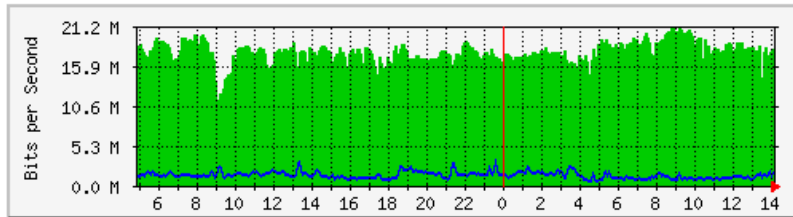

'Weekly' Graph (30 Minute Average)

	Max	Average	Current
In	153.1 Mb/s (3.6%)	28.4 Mb/s (0.7%)	51.1 Mb/s (1.2%)
Out	44.7 Mb/s (1.0%)	20.9 Mb/s (0.5%)	24.5 Mb/s (0.6%)

MRTG – Bumita Blok A

The statistics were last updated **Tuesday, 30 May 2017 at 14:11**,
at which time 'BUMITA-BLOK-A-SWI' had been up for **28 days, 5:09:38**.

'Daily' Graph (5 Minute Average)

	Max	Average	Current
In	19.0 Mb/s (1.9%)	14.9 Mb/s (1.5%)	18.2 Mb/s (1.8%)
Out	4847.4 kb/s (0.5%)	909.1 kb/s (0.1%)	709.4 kb/s (0.1%)

'Weekly' Graph (30 Minute Average)

	Max	Average	Current
In	18.8 Mb/s (1.9%)	15.1 Mb/s (1.5%)	14.1 Mb/s (1.4%)
Out	3710.4 kb/s (0.4%)	1060.3 kb/s (0.1%)	1360.5 kb/s (0.1%)

MRTG – Bumita Blok B

The statistics were last updated **Tuesday, 30 May 2017 at 14:10**,
at which time 'BUMITA-BLOK-B-SWI' had been up for **8 days, 3:52:49**.

'Daily' Graph (5 Minute Average)

	Max	Average	Current
In	21.1 Mb/s (2.1%)	17.6 Mb/s (1.8%)	17.6 Mb/s (1.8%)
Out	3227.2 kb/s (0.3%)	1307.2 kb/s (0.1%)	1514.3 kb/s (0.2%)