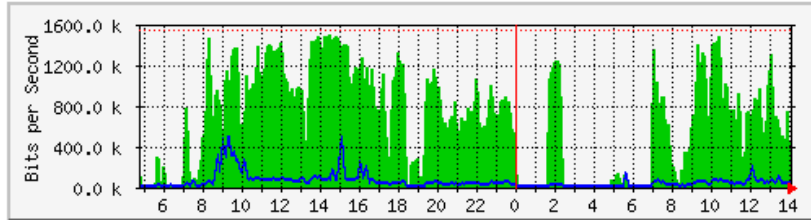

	Max	Average	Current
In	556.4 Mb/s (27.8%)	291.6 Mb/s (14.6%)	341.6 Mb/s (17.1%)
Out	50.0 Mb/s (2.5%)	24.9 Mb/s (1.2%)	27.4 Mb/s (1.4%)

MRTG – Kampus Uniciti

The statistics were last updated **Tuesday, 30 May 2017 at 14:07**,
at which time 'UPME-SgCucuh-CE01' had been up for **11 days, 11:31:11**.

'Daily' Graph (5 Minute Average)

	Max	Average	Current
In	15.6 Mb/s (1.6%)	15.1 Mb/s (1.5%)	14.9 Mb/s (1.5%)
Out	9690.5 kb/s (1.0%)	3524.1 kb/s (0.4%)	4188.6 kb/s (0.4%)

'Weekly' Graph (30 Minute Average)

	Max	Average	Current
In	15.5 Mb/s (1.6%)	14.4 Mb/s (1.4%)	14.9 Mb/s (1.5%)
Out	9364.6 kb/s (0.9%)	3471.4 kb/s (0.3%)	4012.5 kb/s (0.4%)

MRTG – Kampus Agrotek

The statistics were last updated **Tuesday, 30 May 2017 at 14:07**,
at which time 'Router_AgroTek.kukum.edu.my' had been up for **7 days, 6:54:17**.

'Daily' Graph (5 Minute Average)

	Max	Average	Current
In	1488.8 kb/s (96.4%)	643.1 kb/s (41.7%)	244.1 kb/s (15.8%)
Out	495.6 kb/s (32.1%)	53.4 kb/s (3.5%)	52.9 kb/s (3.4%)

'Weekly' Graph (30 Minute Average)