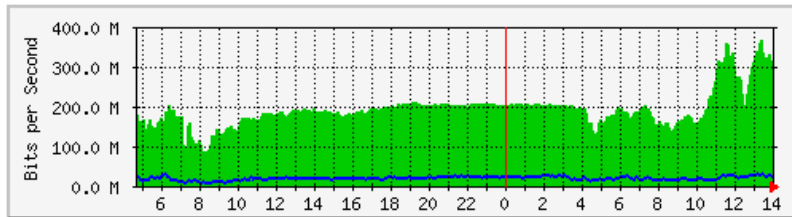

	Max	Average	Current
In	1884.1 kb/s (49.1%)	1024.8 kb/s (26.7%)	835.6 kb/s (21.8%)
Out	1889.4 kb/s (49.2%)	1398.2 kb/s (36.4%)	1479.6 kb/s (38.5%)

MRTG – Kampus Simpang Empat

The statistics were last updated **Tuesday, 30 May 2017 at 14:02**,
at which time 'Simpang4SRX240' had been up for **9 days, 11:32:36**.

'Daily' Graph (5 Minute Average)

	Max	Average	Current
In	3843.3 kb/s (24.0%)	3309.9 kb/s (20.7%)	3624.0 kb/s (22.7%)
Out	3178.9 kb/s (19.9%)	769.5 kb/s (4.8%)	349.3 kb/s (2.2%)

'Weekly' Graph (30 Minute Average)

	Max	Average	Current
In	3838.2 kb/s (24.0%)	3227.4 kb/s (20.2%)	3513.5 kb/s (22.0%)
Out	2925.3 kb/s (18.3%)	744.8 kb/s (4.7%)	254.1 kb/s (1.6%)

MRTG – Kampus Wang Ulu

The statistics were last updated Tuesday, 30 May 2017 at 14:02,
at which time 'WANGULU.BLOCK9-GF-SWI' had been up for 30 days, 2:28:54.

'Daily' Graph (5 Minute Average)

	Max	Average	Current
In	364.3 Mb/s (18.2%)	190.3 Mb/s (9.5%)	311.5 Mb/s (15.6%)
Out	31.9 Mb/s (1.6%)	18.1 Mb/s (0.9%)	23.6 Mb/s (1.2%)

'Weekly' Graph (30 Minute Average)