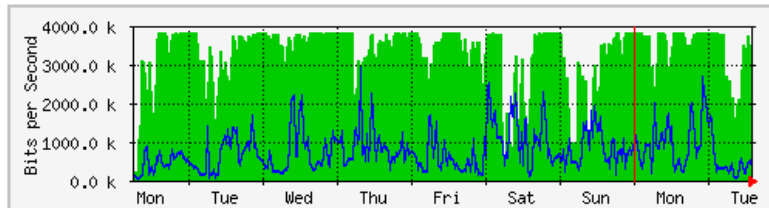

'Daily' Graph (5 Minute Average)

	Max	Average	Current
In	1887.6 kb/s (49.2%)	852.7 kb/s (22.2%)	1342.8 kb/s (35.0%)
Out	1889.2 kb/s (49.2%)	1614.4 kb/s (42.0%)	1442.4 kb/s (37.6%)

'Weekly' Graph (30 Minute Average)

	Max	Average	Current
In	1884.1 kb/s (49.1%)	1024.8 kb/s (26.7%)	835.6 kb/s (21.8%)
Out	1889.4 kb/s (49.2%)	1398.2 kb/s (36.4%)	1479.6 kb/s (38.5%)

MRTG – Kampus Simpang Empat

The statistics were last updated **Tuesday, 30 May 2017 at 14:02**,
at which time 'Simpang4SRX240' had been up for **9 days, 11:32:36**.

'Daily' Graph (5 Minute Average)

	Max	Average	Current
In	3843.3 kb/s (24.0%)	3309.9 kb/s (20.7%)	3624.0 kb/s (22.7%)
Out	3178.9 kb/s (19.9%)	769.5 kb/s (4.8%)	349.3 kb/s (2.2%)

'Weekly' Graph (30 Minute Average)