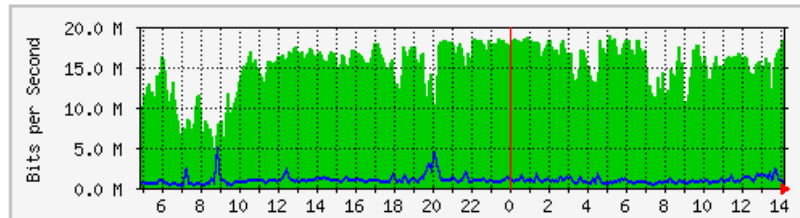

MRTG – Library Pauh Putra

The statistics were last updated **Tuesday, 30 May 2017 at 14:16**,
at which time 'LIB-1F-BICT1-DSW1' had been up for **39 days, 18:43:13**.

'Daily' Graph (5 Minute Average)

	Max	Average	Current
In	87.3 Mb/s (2.0%)	26.1 Mb/s (0.6%)	67.6 Mb/s (1.6%)
Out	31.1 Mb/s (0.7%)	20.0 Mb/s (0.5%)	25.6 Mb/s (0.6%)

'Weekly' Graph (30 Minute Average)

	Max	Average	Current
In	153.1 Mb/s (3.6%)	28.4 Mb/s (0.7%)	51.1 Mb/s (1.2%)
Out	44.7 Mb/s (1.0%)	20.9 Mb/s (0.5%)	24.5 Mb/s (0.6%)

MRTG – Bumita Blok A

The statistics were last updated **Tuesday, 30 May 2017 at 14:11**,
at which time 'BUMITA-BLOK-A-SWI' had been up for **28 days, 5:09:38**.

'Daily' Graph (5 Minute Average)

	Max	Average	Current
In	19.0 Mb/s (1.9%)	14.9 Mb/s (1.5%)	18.2 Mb/s (1.8%)
Out	4847.4 kb/s (0.5%)	909.1 kb/s (0.1%)	709.4 kb/s (0.1%)

'Weekly' Graph (30 Minute Average)

	Max	Average	Current
In	18.8 Mb/s (1.9%)	15.1 Mb/s (1.5%)	14.1 Mb/s (1.4%)
Out	3710.4 kb/s (0.4%)	1060.3 kb/s (0.1%)	1360.5 kb/s (0.1%)