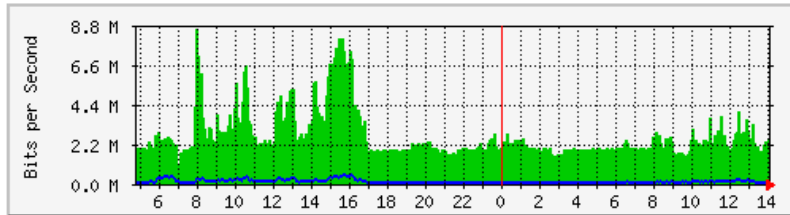

	Max	Average	Current
In	15.5 Mb/s (1.6%)	14.4 Mb/s (1.4%)	14.9 Mb/s (1.5%)
Out	9364.6 kb/s (0.9%)	3471.4 kb/s (0.3%)	4012.5 kb/s (0.4%)

MRTG – Kampus Agrotek

The statistics were last updated **Tuesday, 30 May 2017 at 14:07**,
at which time 'Router_AgroTek.kukum.edu.my' had been up for **7 days, 6:54:17**.

'Daily' Graph (5 Minute Average)

	Max	Average	Current
In	1488.8 kb/s (96.4%)	643.1 kb/s (41.7%)	244.1 kb/s (15.8%)
Out	495.6 kb/s (32.1%)	53.4 kb/s (3.5%)	52.9 kb/s (3.4%)

'Weekly' Graph (30 Minute Average)

	Max	Average	Current
In	1503.3 kb/s (97.4%)	480.1 kb/s (31.1%)	821.5 kb/s (53.2%)
Out	1058.4 kb/s (68.5%)	60.0 kb/s (3.9%)	71.0 kb/s (4.6%)

MRTG – Jabatan Keselamatan

The statistics were last updated **Tuesday, 30 May 2017 at 14:06**,
at which time 'Kslamatan' had been up for **49 days, 19:14:01**.

'Daily' Graph (5 Minute Average)

	Max	Average	Current
In	8545.3 kb/s (89.0%)	2598.6 kb/s (27.1%)	2434.5 kb/s (25.4%)
Out	501.6 kb/s (5.2%)	109.0 kb/s (1.1%)	82.9 kb/s (0.9%)

'Weekly' Graph (30 Minute Average)