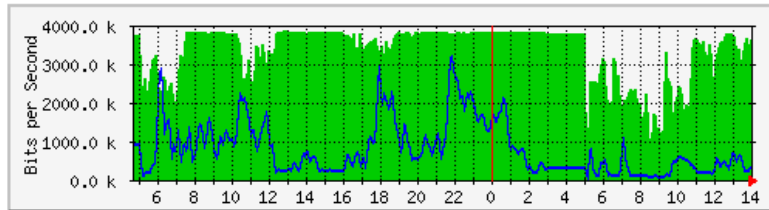

'Daily' Graph (5 Minute Average)

	Max	Average	Current
In	1887.6 kb/s (49.2%)	852.7 kb/s (22.2%)	1342.8 kb/s (35.0%)
Out	1889.2 kb/s (49.2%)	1614.4 kb/s (42.0%)	1442.4 kb/s (37.6%)

'Weekly' Graph (30 Minute Average)

	Max	Average	Current
In	1884.1 kb/s (49.1%)	1024.8 kb/s (26.7%)	835.6 kb/s (21.8%)
Out	1889.4 kb/s (49.2%)	1398.2 kb/s (36.4%)	1479.6 kb/s (38.5%)

MRTG – Kampus Simpang Empat

The statistics were last updated **Tuesday, 30 May 2017 at 14:02**,
at which time 'Simpang4SRX240' had been up for **9 days, 11:32:36**.

'Daily' Graph (5 Minute Average)

	Max	Average	Current
In	3843.3 kb/s (24.0%)	3309.9 kb/s (20.7%)	3624.0 kb/s (22.7%)
Out	3178.9 kb/s (19.9%)	769.5 kb/s (4.8%)	349.3 kb/s (2.2%)

'Weekly' Graph (30 Minute Average)