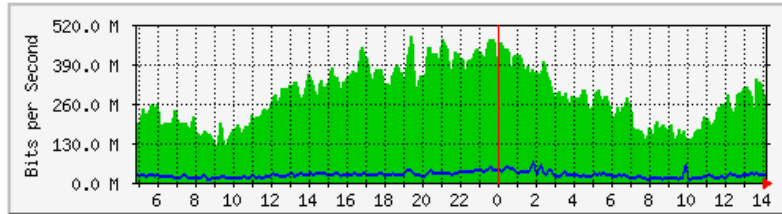

	Max	Average	Current
In	19.5 Mb/s (1.9%)	2981.1 kb/s (0.3%)	6411.6 kb/s (0.6%)
Out	7102.8 kb/s (0.7%)	4673.8 kb/s (0.5%)	5931.3 kb/s (0.6%)

MRTG – Unit Kebudayaan dan Rekreasi

The statistics were last updated **Tuesday, 30 May 2017 at 14:11**,
at which time 'Unit_Kluster' had been up for **54 days, 20:36:00**.

'Daily' Graph (5 Minute Average)

	Max	Average	Current
In	1857.0 kb/s (23.2%)	308.4 kb/s (3.9%)	26.4 kb/s (0.3%)
Out	837.7 kb/s (10.5%)	42.6 kb/s (0.5%)	5480.0 b/s (0.1%)

'Weekly' Graph (30 Minute Average)

'Daily' Graph (5 Minute Average)

	Max	Average	Current
In	480.6 Mb/s (11.2%)	285.5 Mb/s (6.6%)	289.3 Mb/s (6.7%)
Out	63.0 Mb/s (1.5%)	23.0 Mb/s (0.5%)	19.5 Mb/s (0.5%)

'Weekly' Graph (30 Minute Average)

	Max	Average	Current
In	558.5 Mb/s (13.0%)	242.7 Mb/s (5.7%)	288.0 Mb/s (6.7%)
Out	57.2 Mb/s (1.3%)	29.1 Mb/s (0.7%)	24.9 Mb/s (0.6%)