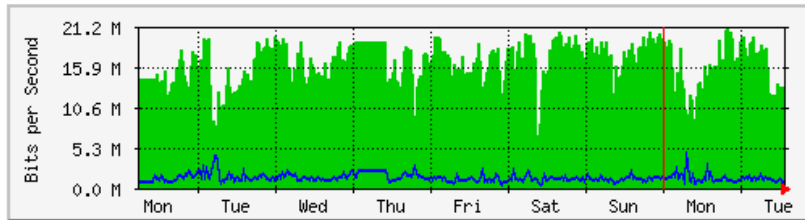

MRTG – Bumita Blok B

The statistics were last updated **Tuesday, 30 May 2017 at 14:10**,
at which time 'BUMITA-BLOK-B-SWI' had been up for **8 days, 3:52:49**.

'Daily' Graph (5 Minute Average)

	Max	Average	Current
In	21.1 Mb/s (2.1%)	17.6 Mb/s (1.8%)	17.6 Mb/s (1.8%)
Out	3227.2 kb/s (0.3%)	1307.2 kb/s (0.1%)	1514.3 kb/s (0.2%)

'Weekly' Graph (30 Minute Average)

	Max	Average	Current
In	20.6 Mb/s (2.1%)	17.3 Mb/s (1.7%)	17.0 Mb/s (1.7%)
Out	2801.9 kb/s (0.3%)	1300.8 kb/s (0.1%)	1362.6 kb/s (0.1%)

MRTG – Bumita Blok C (Student)

The statistics were last updated **Tuesday, 30 May 2017 at 14:16**,
at which time 'BUMITA-BLOK-C-SW1' had been up for **8 days, 4:15:11**.

'Daily' Graph (5 Minute Average)

	Max	Average	Current
In	21.3 Mb/s (2.1%)	15.3 Mb/s (1.5%)	17.3 Mb/s (1.7%)
Out	5139.6 kb/s (0.5%)	1178.0 kb/s (0.1%)	799.8 kb/s (0.1%)

'Weekly' Graph (30 Minute Average)