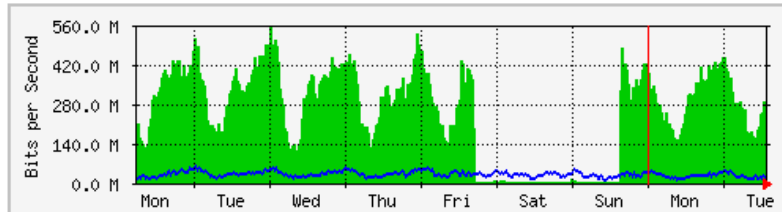

'Daily' Graph (5 Minute Average)

	Max	Average	Current
In	1857.0 kb/s (23.2%)	308.4 kb/s (3.9%)	26.4 kb/s (0.3%)
Out	837.7 kb/s (10.5%)	42.6 kb/s (0.5%)	5480.0 b/s (0.1%)

'Weekly' Graph (30 Minute Average)

	Max	Average	Current
In	1863.5 kb/s (23.3%)	302.7 kb/s (3.8%)	257.0 kb/s (3.2%)
Out	1441.9 kb/s (18.0%)	46.3 kb/s (0.6%)	32.0 kb/s (0.4%)

MRTG – PFI

The statistics were last updated **Tuesday, 30 May 2017 at 14:12**,
at which time 'KKPI-BLOCK-F-GF-DS' had been up for **80 days, 18:17:48**.

'Daily' Graph (5 Minute Average)

	Max	Average	Current
In	480.6 Mb/s (11.2%)	285.5 Mb/s (6.6%)	289.3 Mb/s (6.7%)
Out	63.0 Mb/s (1.5%)	23.0 Mb/s (0.5%)	19.5 Mb/s (0.5%)

'Weekly' Graph (30 Minute Average)

	Max	Average	Current
In	558.5 Mb/s (13.0%)	242.7 Mb/s (5.7%)	288.0 Mb/s (6.7%)
Out	57.2 Mb/s (1.3%)	29.1 Mb/s (0.7%)	24.9 Mb/s (0.6%)

MRTG – Library Pauh Putra

The statistics were last updated **Tuesday, 30 May 2017 at 14:16**,
at which time 'LIB-1F-BICT1-DSW1' had been up for **39 days, 18:43:13**.

'Daily' Graph (5 Minute Average)

	Max	Average	Current
In	87.3 Mb/s (2.0%)	26.1 Mb/s (0.6%)	67.6 Mb/s (1.6%)
Out	31.1 Mb/s (0.7%)	20.0 Mb/s (0.5%)	25.6 Mb/s (0.6%)