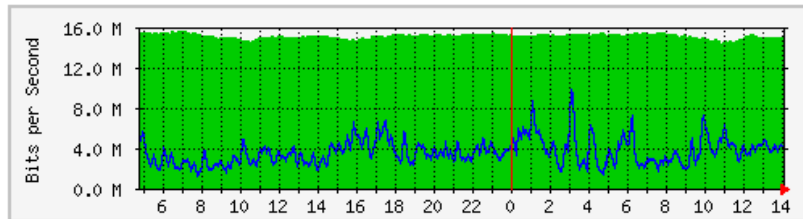

	Max	Average	Current
In	3838.2 kb/s (24.0%)	3227.4 kb/s (20.2%)	3513.5 kb/s (22.0%)
Out	2925.3 kb/s (18.3%)	744.8 kb/s (4.7%)	254.1 kb/s (1.6%)

MRTG – Kampus Wang Ulu

The statistics were last updated Tuesday, 30 May 2017 at 14:02,
at which time 'WANGULU.BLOCK9-GF-SWI' had been up for 30 days, 2:28:54.

'Daily' Graph (5 Minute Average)

	Max	Average	Current
In	364.3 Mb/s (18.2%)	190.3 Mb/s (9.5%)	311.5 Mb/s (15.6%)
Out	31.9 Mb/s (1.6%)	18.1 Mb/s (0.9%)	23.6 Mb/s (1.2%)

'Weekly' Graph (30 Minute Average)

	Max	Average	Current
In	556.4 Mb/s (27.8%)	291.6 Mb/s (14.6%)	341.6 Mb/s (17.1%)
Out	50.0 Mb/s (2.5%)	24.9 Mb/s (1.2%)	27.4 Mb/s (1.4%)

MRTG – Kampus Uniciti

The statistics were last updated **Tuesday, 30 May 2017 at 14:07**,
at which time 'UPME-SgCucuh-CE01' had been up for **11 days, 11:31:11**.

'Daily' Graph (5 Minute Average)

	Max	Average	Current
In	15.6 Mb/s (1.6%)	15.1 Mb/s (1.5%)	14.9 Mb/s (1.5%)
Out	9690.5 kb/s (1.0%)	3524.1 kb/s (0.4%)	4188.6 kb/s (0.4%)

'Weekly' Graph (30 Minute Average)