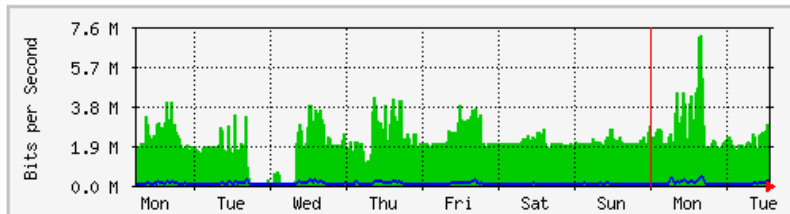

'Daily' Graph (5 Minute Average)

	Max	Average	Current
In	1488.8 kb/s (96.4%)	643.1 kb/s (41.7%)	244.1 kb/s (15.8%)
Out	495.6 kb/s (32.1%)	53.4 kb/s (3.5%)	52.9 kb/s (3.4%)

'Weekly' Graph (30 Minute Average)

	Max	Average	Current
In	1503.3 kb/s (97.4%)	480.1 kb/s (31.1%)	821.5 kb/s (53.2%)
Out	1058.4 kb/s (68.5%)	60.0 kb/s (3.9%)	71.0 kb/s (4.6%)

MRTG – Jabatan Keselamatan

The statistics were last updated **Tuesday, 30 May 2017 at 14:06**,
at which time 'Kslamatan' had been up for **49 days, 19:14:01**.

'Daily' Graph (5 Minute Average)

	Max	Average	Current
In	8545.3 kb/s (89.0%)	2598.6 kb/s (27.1%)	2434.5 kb/s (25.4%)
Out	501.6 kb/s (5.2%)	109.0 kb/s (1.1%)	82.9 kb/s (0.9%)

'Weekly' Graph (30 Minute Average)