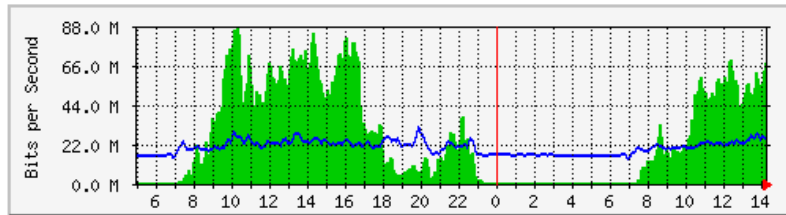

'Daily' Graph (5 Minute Average)

	Max	Average	Current
In	480.6 Mb/s (11.2%)	285.5 Mb/s (6.6%)	289.3 Mb/s (6.7%)
Out	63.0 Mb/s (1.5%)	23.0 Mb/s (0.5%)	19.5 Mb/s (0.5%)

'Weekly' Graph (30 Minute Average)

	Max	Average	Current
In	558.5 Mb/s (13.0%)	242.7 Mb/s (5.7%)	288.0 Mb/s (6.7%)
Out	57.2 Mb/s (1.3%)	29.1 Mb/s (0.7%)	24.9 Mb/s (0.6%)

MRTG – Library Pauh Putra

The statistics were last updated **Tuesday, 30 May 2017 at 14:16**,
at which time 'LIB-1F-BICT1-DSW1' had been up for **39 days, 18:43:13**.

'Daily' Graph (5 Minute Average)

	Max	Average	Current
In	87.3 Mb/s (2.0%)	26.1 Mb/s (0.6%)	67.6 Mb/s (1.6%)
Out	31.1 Mb/s (0.7%)	20.0 Mb/s (0.5%)	25.6 Mb/s (0.6%)

'Weekly' Graph (30 Minute Average)

	Max	Average	Current
In	153.1 Mb/s (3.6%)	28.4 Mb/s (0.7%)	51.1 Mb/s (1.2%)
Out	44.7 Mb/s (1.0%)	20.9 Mb/s (0.5%)	24.5 Mb/s (0.6%)

MRTG – Bumita Blok A

The statistics were last updated **Tuesday, 30 May 2017 at 14:11**,
at which time 'BUMITA-BLOK-A-SWI' had been up for **28 days, 5:09:38**.