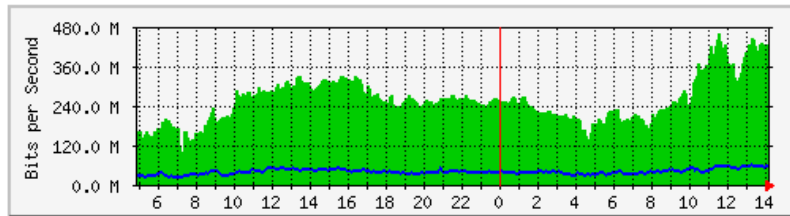

	Max	Average	Current
In	1503.3 kb/s (97.4%)	480.1 kb/s (31.1%)	821.5 kb/s (53.2%)
Out	1058.4 kb/s (68.5%)	60.0 kb/s (3.9%)	71.0 kb/s (4.6%)

MRTG – Jabatan Keselamatan

The statistics were last updated **Tuesday, 30 May 2017 at 14:06**,
at which time 'Kslamatan' had been up for **49 days, 19:14:01**.

'Daily' Graph (5 Minute Average)

	Max	Average	Current
In	8545.3 kb/s (89.0%)	2598.6 kb/s (27.1%)	2434.5 kb/s (25.4%)
Out	501.6 kb/s (5.2%)	109.0 kb/s (1.1%)	82.9 kb/s (0.9%)

'Weekly' Graph (30 Minute Average)

	Max	Average	Current
In	7219.7 kb/s (75.2%)	2150.5 kb/s (22.4%)	2419.6 kb/s (25.2%)
Out	451.7 kb/s (4.7%)	75.7 kb/s (0.8%)	85.8 kb/s (0.9%)

MRTG - KWSP

The statistics were last updated **Tuesday, 30 May 2017 at 14:11**,
at which time 'KWSP-NCCOM-9F-SWI' had been up for **1 day, 7:07:34**.

'Daily' Graph (5 Minute Average)

	Max	Average	Current
In	456.7 Mb/s (22.8%)	254.4 Mb/s (12.7%)	402.8 Mb/s (20.1%)
Out	57.9 Mb/s (2.9%)	38.2 Mb/s (1.9%)	53.0 Mb/s (2.7%)

'Weekly' Graph (30 Minute Average)