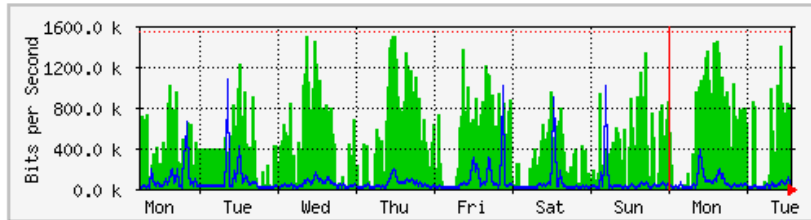

'Daily' Graph (5 Minute Average)

	Max	Average	Current
In	15.6 Mb/s (1.6%)	15.1 Mb/s (1.5%)	14.9 Mb/s (1.5%)
Out	9690.5 kb/s (1.0%)	3524.1 kb/s (0.4%)	4188.6 kb/s (0.4%)

'Weekly' Graph (30 Minute Average)

	Max	Average	Current
In	15.5 Mb/s (1.6%)	14.4 Mb/s (1.4%)	14.9 Mb/s (1.5%)
Out	9364.6 kb/s (0.9%)	3471.4 kb/s (0.3%)	4012.5 kb/s (0.4%)

MRTG – Kampus Agrotek

The statistics were last updated **Tuesday, 30 May 2017 at 14:07**,
at which time 'Router_AgroTek.kukum.edu.my' had been up for **7 days, 6:54:17**.

'Daily' Graph (5 Minute Average)

	Max	Average	Current
In	1488.8 kb/s (96.4%)	643.1 kb/s (41.7%)	244.1 kb/s (15.8%)
Out	495.6 kb/s (32.1%)	53.4 kb/s (3.5%)	52.9 kb/s (3.4%)

'Weekly' Graph (30 Minute Average)