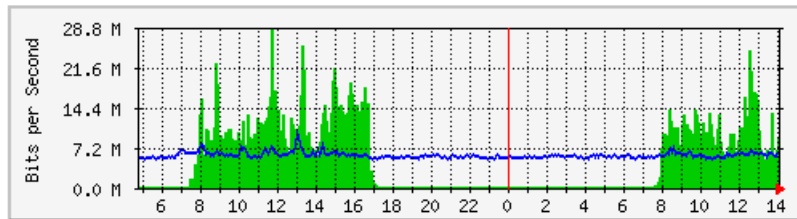

MRTG – Jabatan Bendahari

The statistics were last updated **Tuesday, 30 May 2017 at 14:09**,
at which time 'BENDAHARI-PANTRY-1F-SW1' had been up for **64 days, 4:20:56**.

'Daily' Graph (5 Minute Average)

	Max	Average	Current
In	28.5 Mb/s (2.9%)	5105.0 kb/s (0.5%)	9126.1 kb/s (0.9%)
Out	9963.9 kb/s (1.0%)	5741.5 kb/s (0.6%)	5935.7 kb/s (0.6%)