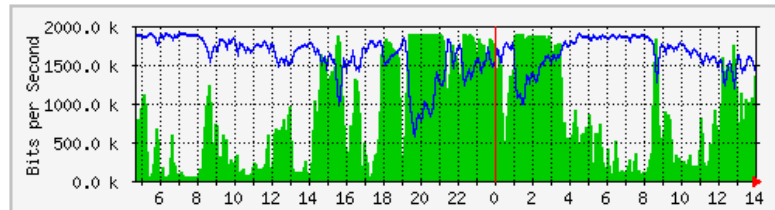

LAPORAN PENGGUNAAN BANDWIDTH DI Kampus UniMAP (Mei 2017)

DISEDIAKAN OLEH: PASUKAN RANGKAIAN

TARIKH: 30/5/2017

MRTG - Kolej Antarabangsa (KA)

The statistics were last updated **Tuesday, 30 May 2017 at 14:03**,
at which time 'KUM-TA-RTR01.kukum.edu.my' had been up for **30 days, 16:49:02**.

'Daily' Graph (5 Minute Average)

	Max	Average	Current
In	1887.6 kb/s (49.2%)	852.7 kb/s (22.2%)	1342.8 kb/s (35.0%)
Out	1889.2 kb/s (49.2%)	1614.4 kb/s (42.0%)	1442.4 kb/s (37.6%)

'Weekly' Graph (30 Minute Average)

	Max	Average	Current
In	1884.1 kb/s (49.1%)	1024.8 kb/s (26.7%)	835.6 kb/s (21.8%)
Out	1889.4 kb/s (49.2%)	1398.2 kb/s (36.4%)	1479.6 kb/s (38.5%)

MRTG – Kampus Simpang Empat

The statistics were last updated **Tuesday, 30 May 2017 at 14:02**,
at which time 'Simpang4SRX240' had been up for **9 days, 11:32:36**.