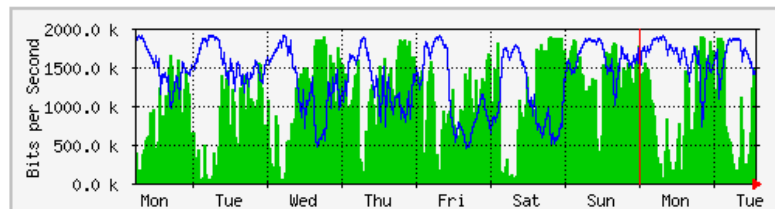

LAPORAN PENGGUNAAN BANDWIDTH DI Kampus UniMAP (Mei 2017)

DISEDIAKAN OLEH: PASUKAN RANGKAIAN

TARIKH: 30/5/2017

MRTG - Kolej Antarabangsa (KA)

The statistics were last updated **Tuesday, 30 May 2017 at 14:03**,
at which time 'KUM-TA-RTR01.kukum.edu.my' had been up for **30 days, 16:49:02**.

'Daily' Graph (5 Minute Average)

	Max	Average	Current
In	1887.6 kb/s (49.2%)	852.7 kb/s (22.2%)	1342.8 kb/s (35.0%)
Out	1889.2 kb/s (49.2%)	1614.4 kb/s (42.0%)	1442.4 kb/s (37.6%)

'Weekly' Graph (30 Minute Average)

	Max	Average	Current
In	1884.1 kb/s (49.1%)	1024.8 kb/s (26.7%)	835.6 kb/s (21.8%)
Out	1889.4 kb/s (49.2%)	1398.2 kb/s (36.4%)	1479.6 kb/s (38.5%)

MRTG – Kampus Simpang Empat

The statistics were last updated **Tuesday, 30 May 2017 at 14:02**,
at which time 'Simpang4SRX240' had been up for **9 days, 11:32:36**.