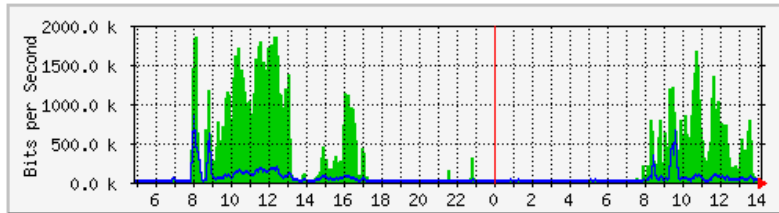

'Daily' Graph (5 Minute Average)

	Max	Average	Current
In	456.7 Mb/s (22.8%)	254.4 Mb/s (12.7%)	402.8 Mb/s (20.1%)
Out	57.9 Mb/s (2.9%)	38.2 Mb/s (1.9%)	53.0 Mb/s (2.7%)

'Weekly' Graph (30 Minute Average)

'Daily' Graph (5 Minute Average)

	Max	Average	Current
In	28.5 Mb/s (2.9%)	5105.0 kb/s (0.5%)	9126.1 kb/s (0.9%)
Out	9963.9 kb/s (1.0%)	5741.5 kb/s (0.6%)	5935.7 kb/s (0.6%)

'Weekly' Graph (30 Minute Average)

	Max	Average	Current
In	19.5 Mb/s (1.9%)	2981.1 kb/s (0.3%)	6411.6 kb/s (0.6%)
Out	7102.8 kb/s (0.7%)	4673.8 kb/s (0.5%)	5931.3 kb/s (0.6%)

MRTG – Unit Kebudayaan dan Rekreasi

The statistics were last updated **Tuesday, 30 May 2017 at 14:11**,
at which time 'Unit_Kluster' had been up for **54 days, 20:36:00**.

'Daily' Graph (5 Minute Average)

	Max	Average	Current
In	1857.0 kb/s (23.2%)	308.4 kb/s (3.9%)	26.4 kb/s (0.3%)
Out	837.7 kb/s (10.5%)	42.6 kb/s (0.5%)	5480.0 b/s (0.1%)

'Weekly' Graph (30 Minute Average)