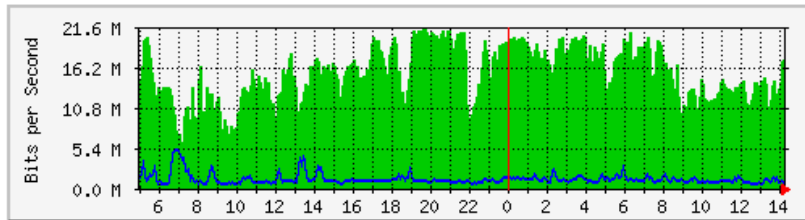

MRTG – Bumita Blok B

The statistics were last updated **Tuesday, 30 May 2017 at 14:10**,
at which time 'BUMITA-BLOK-B-SWI' had been up for **8 days, 3:52:49**.

'Daily' Graph (5 Minute Average)

	Max	Average	Current
In	21.1 Mb/s (2.1%)	17.6 Mb/s (1.8%)	17.6 Mb/s (1.8%)
Out	3227.2 kb/s (0.3%)	1307.2 kb/s (0.1%)	1514.3 kb/s (0.2%)

'Weekly' Graph (30 Minute Average)

	Max	Average	Current
In	20.6 Mb/s (2.1%)	17.3 Mb/s (1.7%)	17.0 Mb/s (1.7%)
Out	2801.9 kb/s (0.3%)	1300.8 kb/s (0.1%)	1362.6 kb/s (0.1%)

MRTG – Bumita Blok C (Student)

The statistics were last updated **Tuesday, 30 May 2017 at 14:16**,
at which time 'BUMITA-BLOK-C-SW1' had been up for **8 days, 4:15:11**.

'Daily' Graph (5 Minute Average)

	Max	Average	Current
In	21.3 Mb/s (2.1%)	15.3 Mb/s (1.5%)	17.3 Mb/s (1.7%)
Out	5139.6 kb/s (0.5%)	1178.0 kb/s (0.1%)	799.8 kb/s (0.1%)

'Weekly' Graph (30 Minute Average)