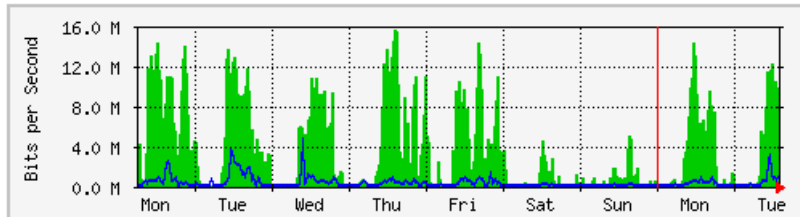

'Daily' Graph (5 Minute Average)

	Max	Average	Current
In	21.3 Mb/s (2.1%)	15.3 Mb/s (1.5%)	17.3 Mb/s (1.7%)
Out	5139.6 kb/s (0.5%)	1178.0 kb/s (0.1%)	799.8 kb/s (0.1%)

'Weekly' Graph (30 Minute Average)

	Max	Average	Current
In	20.8 Mb/s (2.1%)	16.1 Mb/s (1.6%)	12.5 Mb/s (1.2%)
Out	4514.9 kb/s (0.5%)	1289.1 kb/s (0.1%)	912.3 kb/s (0.1%)

MRTG – Bumita Blok C (Staf)

The statistics were last updated **Tuesday, 30 May 2017 at 14:17**,
at which time 'BLOK C-STAF-SW-2-MAIN A2N' had been up for **8 days, 5:53:08**.

'Daily' Graph (5 Minute Average)

	Max	Average	Current
In	15.4 Mb/s (15.4%)	3946.0 kb/s (3.9%)	3278.3 kb/s (3.3%)
Out	4945.4 kb/s (4.9%)	350.2 kb/s (0.4%)	300.6 kb/s (0.3%)

'Weekly' Graph (30 Minute Average)