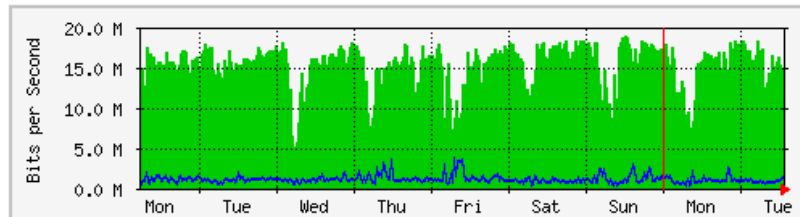

MRTG – Library Pauh Putra

The statistics were last updated **Tuesday, 30 May 2017 at 14:16**,
at which time 'LIB-1F-BICT1-DSW1' had been up for **39 days, 18:43:13**.

'Daily' Graph (5 Minute Average)

	Max	Average	Current
In	87.3 Mb/s (2.0%)	26.1 Mb/s (0.6%)	67.6 Mb/s (1.6%)
Out	31.1 Mb/s (0.7%)	20.0 Mb/s (0.5%)	25.6 Mb/s (0.6%)

'Weekly' Graph (30 Minute Average)

	Max	Average	Current
In	153.1 Mb/s (3.6%)	28.4 Mb/s (0.7%)	51.1 Mb/s (1.2%)
Out	44.7 Mb/s (1.0%)	20.9 Mb/s (0.5%)	24.5 Mb/s (0.6%)

MRTG – Bumita Blok A

The statistics were last updated **Tuesday, 30 May 2017 at 14:11**,
at which time 'BUMITA-BLOK-A-SWI' had been up for **28 days, 5:09:38**.

'Daily' Graph (5 Minute Average)

	Max	Average	Current
In	19.0 Mb/s (1.9%)	14.9 Mb/s (1.5%)	18.2 Mb/s (1.8%)
Out	4847.4 kb/s (0.5%)	909.1 kb/s (0.1%)	709.4 kb/s (0.1%)

'Weekly' Graph (30 Minute Average)

	Max	Average	Current
In	18.8 Mb/s (1.9%)	15.1 Mb/s (1.5%)	14.1 Mb/s (1.4%)
Out	3710.4 kb/s (0.4%)	1060.3 kb/s (0.1%)	1360.5 kb/s (0.1%)