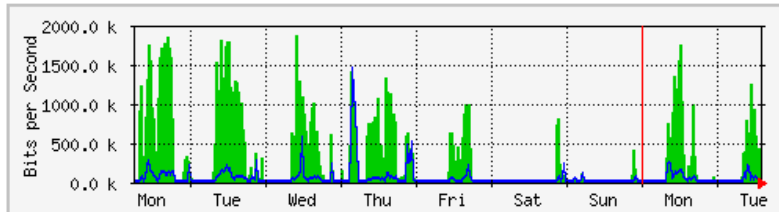

'Daily' Graph (5 Minute Average)

	Max	Average	Current
In	28.5 Mb/s (2.9%)	5105.0 kb/s (0.5%)	9126.1 kb/s (0.9%)
Out	9963.9 kb/s (1.0%)	5741.5 kb/s (0.6%)	5935.7 kb/s (0.6%)

'Weekly' Graph (30 Minute Average)

	Max	Average	Current
In	19.5 Mb/s (1.9%)	2981.1 kb/s (0.3%)	6411.6 kb/s (0.6%)
Out	7102.8 kb/s (0.7%)	4673.8 kb/s (0.5%)	5931.3 kb/s (0.6%)

MRTG – Unit Kebudayaan dan Rekreasi

The statistics were last updated **Tuesday, 30 May 2017 at 14:11**,
at which time 'Unit_Kluster' had been up for **54 days, 20:36:00**.

'Daily' Graph (5 Minute Average)

	Max	Average	Current
In	1857.0 kb/s (23.2%)	308.4 kb/s (3.9%)	26.4 kb/s (0.3%)
Out	837.7 kb/s (10.5%)	42.6 kb/s (0.5%)	5480.0 b/s (0.1%)

'Weekly' Graph (30 Minute Average)