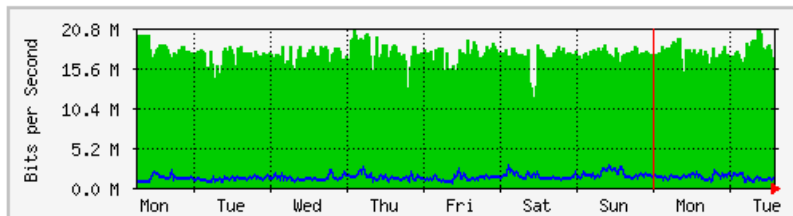

'Daily' Graph (5 Minute Average)

	Max	Average	Current
In	19.0 Mb/s (1.9%)	14.9 Mb/s (1.5%)	18.2 Mb/s (1.8%)
Out	4847.4 kb/s (0.5%)	909.1 kb/s (0.1%)	709.4 kb/s (0.1%)

'Weekly' Graph (30 Minute Average)

	Max	Average	Current
In	18.8 Mb/s (1.9%)	15.1 Mb/s (1.5%)	14.1 Mb/s (1.4%)
Out	3710.4 kb/s (0.4%)	1060.3 kb/s (0.1%)	1360.5 kb/s (0.1%)

MRTG – Bumita Blok B

The statistics were last updated **Tuesday, 30 May 2017 at 14:10**,
at which time 'BUMITA-BLOK-B-SWI' had been up for **8 days, 3:52:49**.

'Daily' Graph (5 Minute Average)

	Max	Average	Current
In	21.1 Mb/s (2.1%)	17.6 Mb/s (1.8%)	17.6 Mb/s (1.8%)
Out	3227.2 kb/s (0.3%)	1307.2 kb/s (0.1%)	1514.3 kb/s (0.2%)

'Weekly' Graph (30 Minute Average)

	Max	Average	Current
In	20.6 Mb/s (2.1%)	17.3 Mb/s (1.7%)	17.0 Mb/s (1.7%)
Out	2801.9 kb/s (0.3%)	1300.8 kb/s (0.1%)	1362.6 kb/s (0.1%)

MRTG – Bumita Blok C (Student)

The statistics were last updated **Tuesday, 30 May 2017 at 14:16**,
at which time 'BUMITA-BLOK-C-SW1' had been up for **8 days, 4:15:11**.