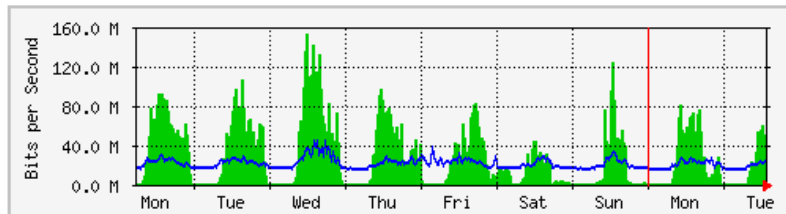

'Daily' Graph (5 Minute Average)

	Max	Average	Current
In	480.6 Mb/s (11.2%)	285.5 Mb/s (6.6%)	289.3 Mb/s (6.7%)
Out	63.0 Mb/s (1.5%)	23.0 Mb/s (0.5%)	19.5 Mb/s (0.5%)

'Weekly' Graph (30 Minute Average)

	Max	Average	Current
In	558.5 Mb/s (13.0%)	242.7 Mb/s (5.7%)	288.0 Mb/s (6.7%)
Out	57.2 Mb/s (1.3%)	29.1 Mb/s (0.7%)	24.9 Mb/s (0.6%)

MRTG – Library Pauh Putra

The statistics were last updated **Tuesday, 30 May 2017 at 14:16**,
at which time 'LIB-1F-BICT1-DSW1' had been up for **39 days, 18:43:13**.

'Daily' Graph (5 Minute Average)

	Max	Average	Current
In	87.3 Mb/s (2.0%)	26.1 Mb/s (0.6%)	67.6 Mb/s (1.6%)
Out	31.1 Mb/s (0.7%)	20.0 Mb/s (0.5%)	25.6 Mb/s (0.6%)

'Weekly' Graph (30 Minute Average)

	Max	Average	Current
In	153.1 Mb/s (3.6%)	28.4 Mb/s (0.7%)	51.1 Mb/s (1.2%)
Out	44.7 Mb/s (1.0%)	20.9 Mb/s (0.5%)	24.5 Mb/s (0.6%)

MRTG – Bumita Blok A

The statistics were last updated **Tuesday, 30 May 2017 at 14:11**,
at which time 'BUMITA-BLOK-A-SWI' had been up for **28 days, 5:09:38**.

'Daily' Graph (5 Minute Average)

	Max	Average	Current
In	19.0 Mb/s (1.9%)	14.9 Mb/s (1.5%)	18.2 Mb/s (1.8%)
Out	4847.4 kb/s (0.5%)	909.1 kb/s (0.1%)	709.4 kb/s (0.1%)

'Weekly' Graph (30 Minute Average)

	Max	Average	Current
In	18.8 Mb/s (1.9%)	15.1 Mb/s (1.5%)	14.1 Mb/s (1.4%)
Out	3710.4 kb/s (0.4%)	1060.3 kb/s (0.1%)	1360.5 kb/s (0.1%)