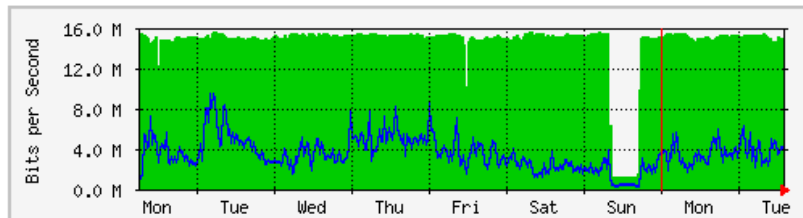

'Daily' Graph (5 Minute Average)

	Max	Average	Current
In	364.3 Mb/s (18.2%)	190.3 Mb/s (9.5%)	311.5 Mb/s (15.6%)
Out	31.9 Mb/s (1.6%)	18.1 Mb/s (0.9%)	23.6 Mb/s (1.2%)

'Weekly' Graph (30 Minute Average)

	Max	Average	Current
In	556.4 Mb/s (27.8%)	291.6 Mb/s (14.6%)	341.6 Mb/s (17.1%)
Out	50.0 Mb/s (2.5%)	24.9 Mb/s (1.2%)	27.4 Mb/s (1.4%)

MRTG – Kampus Uniciti

The statistics were last updated **Tuesday, 30 May 2017 at 14:07**,
at which time 'UPME-SgCucuh-CE01' had been up for **11 days, 11:31:11**.

'Daily' Graph (5 Minute Average)

	Max	Average	Current
In	15.6 Mb/s (1.6%)	15.1 Mb/s (1.5%)	14.9 Mb/s (1.5%)
Out	9690.5 kb/s (1.0%)	3524.1 kb/s (0.4%)	4188.6 kb/s (0.4%)

'Weekly' Graph (30 Minute Average)