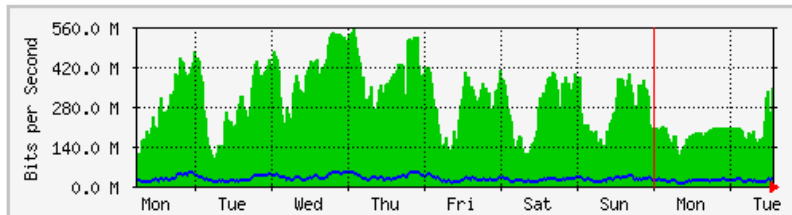

'Daily' Graph (5 Minute Average)

	Max	Average	Current
In	3843.3 kb/s (24.0%)	3309.9 kb/s (20.7%)	3624.0 kb/s (22.7%)
Out	3178.9 kb/s (19.9%)	769.5 kb/s (4.8%)	349.3 kb/s (2.2%)

'Weekly' Graph (30 Minute Average)

	Max	Average	Current
In	3838.2 kb/s (24.0%)	3227.4 kb/s (20.2%)	3513.5 kb/s (22.0%)
Out	2925.3 kb/s (18.3%)	744.8 kb/s (4.7%)	254.1 kb/s (1.6%)

MRTG – Kampus Wang Ulu

The statistics were last updated Tuesday, 30 May 2017 at 14:02,
at which time 'WANGULU.BLOCK9-GF-SWI' had been up for 30 days, 2:28:54.

'Daily' Graph (5 Minute Average)

	Max	Average	Current
In	364.3 Mb/s (18.2%)	190.3 Mb/s (9.5%)	311.5 Mb/s (15.6%)
Out	31.9 Mb/s (1.6%)	18.1 Mb/s (0.9%)	23.6 Mb/s (1.2%)

'Weekly' Graph (30 Minute Average)