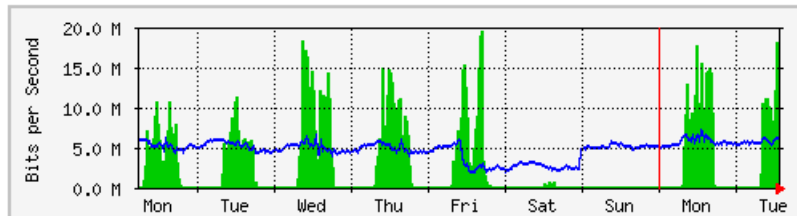

'Daily' Graph (5 Minute Average)

	Max	Average	Current
In	456.7 Mb/s (22.8%)	254.4 Mb/s (12.7%)	402.8 Mb/s (20.1%)
Out	57.9 Mb/s (2.9%)	38.2 Mb/s (1.9%)	53.0 Mb/s (2.7%)

'Weekly' Graph (30 Minute Average)

	Max	Average	Current
In	681.2 Mb/s (34.1%)	348.5 Mb/s (17.4%)	416.5 Mb/s (20.8%)
Out	67.3 Mb/s (3.4%)	39.9 Mb/s (2.0%)	53.7 Mb/s (2.7%)

MRTG – Jabatan Bendahari

The statistics were last updated **Tuesday, 30 May 2017 at 14:09**,
at which time 'BENDAHARI-PANTRY-1F-SW1' had been up for **64 days, 4:20:56**.

'Daily' Graph (5 Minute Average)

	Max	Average	Current
In	28.5 Mb/s (2.9%)	5105.0 kb/s (0.5%)	9126.1 kb/s (0.9%)
Out	9963.9 kb/s (1.0%)	5741.5 kb/s (0.6%)	5935.7 kb/s (0.6%)

'Weekly' Graph (30 Minute Average)