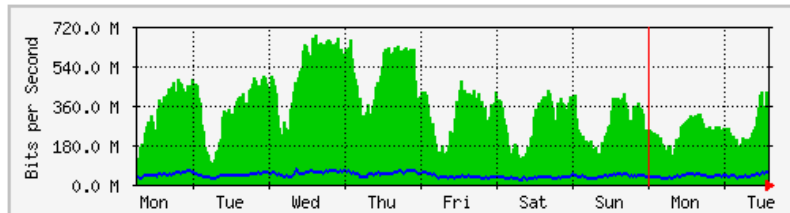

'Daily' Graph (5 Minute Average)

	Max	Average	Current
In	8545.3 kb/s (89.0%)	2598.6 kb/s (27.1%)	2434.5 kb/s (25.4%)
Out	501.6 kb/s (5.2%)	109.0 kb/s (1.1%)	82.9 kb/s (0.9%)

'Weekly' Graph (30 Minute Average)

	Max	Average	Current
In	7219.7 kb/s (75.2%)	2150.5 kb/s (22.4%)	2419.6 kb/s (25.2%)
Out	451.7 kb/s (4.7%)	75.7 kb/s (0.8%)	85.8 kb/s (0.9%)

MRTG - KWSP

The statistics were last updated **Tuesday, 30 May 2017 at 14:11**,
at which time 'KWSP-NCCOM-9F-SWI' had been up for **1 day, 7:07:34**.

'Daily' Graph (5 Minute Average)

	Max	Average	Current
In	456.7 Mb/s (22.8%)	254.4 Mb/s (12.7%)	402.8 Mb/s (20.1%)
Out	57.9 Mb/s (2.9%)	38.2 Mb/s (1.9%)	53.0 Mb/s (2.7%)

'Weekly' Graph (30 Minute Average)