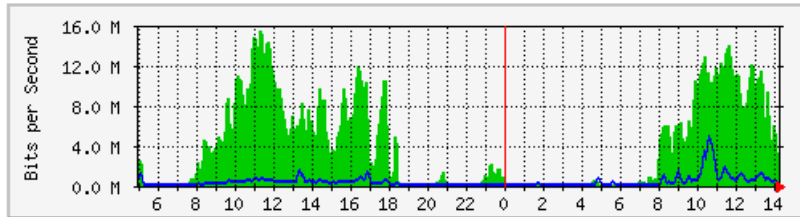

MRTG – Bumita Blok C (Staf)

The statistics were last updated **Tuesday, 30 May 2017 at 14:17**,
at which time 'BLOK C-STAF-SW-2-MAIN A2N' had been up for **8 days, 5:53:08**.

'Daily' Graph (5 Minute Average)

	Max	Average	Current
In	15.4 Mb/s (15.4%)	3946.0 kb/s (3.9%)	3278.3 kb/s (3.3%)
Out	4945.4 kb/s (4.9%)	350.2 kb/s (0.4%)	300.6 kb/s (0.3%)