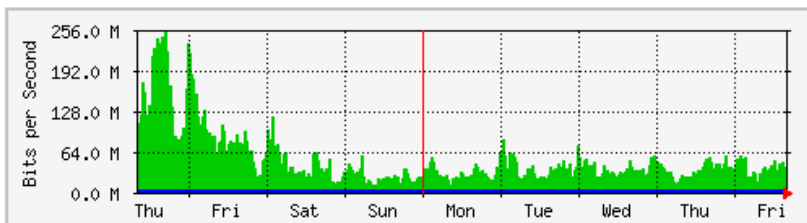

	Max	Average	Current
In	1958.6 kb/s (24.5%)	456.8 kb/s (5.7%)	1934.9 kb/s (24.2%)
Out	1063.5 kb/s (13.3%)	37.2 kb/s (0.5%)	129.1 kb/s (1.6%)

'Weekly' Graph (30 Minute Average)

	Max	Average	Current
In	1930.7 kb/s (24.1%)	156.3 kb/s (2.0%)	1930.7 kb/s (24.1%)
Out	1306.1 kb/s (16.3%)	21.7 kb/s (0.3%)	216.3 kb/s (2.7%)

MRTG – PFI

The statistics were last updated **Friday, 30 June 2017 at 16:51**,
at which time 'KKPI-BLOCK-F-GF-DS' had been up for 111 days, 20:57:04.

'Daily' Graph (5 Minute Average)

	Max	Average	Current
In	100.0 Mb/s (2.3%)	36.8 Mb/s (0.9%)	35.5 Mb/s (0.8%)
Out	250.1 kb/s (0.0%)	225.8 kb/s (0.0%)	227.0 kb/s (0.0%)

'Weekly' Graph (30 Minute Average)

	Max	Average	Current
In	253.9 Mb/s (5.9%)	49.3 Mb/s (1.1%)	39.8 Mb/s (0.9%)
Out	968.0 kb/s (0.0%)	229.4 kb/s (0.0%)	225.0 kb/s (0.0%)

MRTG – Library Pauh Putra

The statistics were last updated **Friday, 30 June 2017 at 16:49**,
at which time 'LIB-1F-BICT1-DSW1' had been up for 70 days, 21:11:36.

'Daily' Graph (5 Minute Average)

	Max	Average	Current
In	31.5 Mb/s (0.7%)	5941.4 kb/s (0.1%)	11.5 Mb/s (0.3%)
Out	31.5 Mb/s (0.7%)	18.4 Mb/s (0.4%)	19.8 Mb/s (0.5%)

'Weekly' Graph (30 Minute Average)

	Max	Average	Current
In	53.2 Mb/s (1.2%)	3701.3 kb/s (0.1%)	11.5 Mb/s (0.3%)
Out	27.3 Mb/s (0.6%)	17.7 Mb/s (0.4%)	18.7 Mb/s (0.4%)