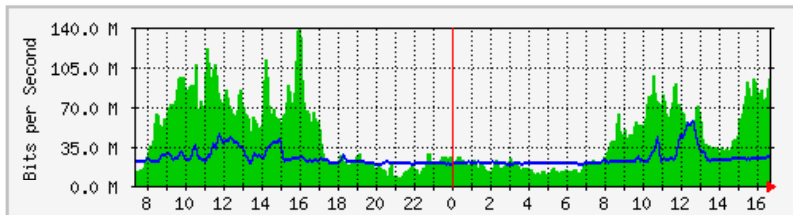

	Max	Average	Current
In	1103.6 kb/s (71.5%)	441.8 kb/s (28.6%)	616.7 kb/s (39.9%)
Out	1008.2 kb/s (65.3%)	42.4 kb/s (2.7%)	45.4 kb/s (2.9%)

MRTG – Jabatan Keselamatan

The statistics were last updated **Friday, 30 June 2017 at 16:44**,
at which time 'Kslamatan' had been up for **80 days, 21:51:52**.

'Daily' Graph (5 Minute Average)

	Max	Average	Current
In	6072.8 kb/s (63.3%)	3483.3 kb/s (36.3%)	4800.8 kb/s (50.0%)
Out	193.7 kb/s (2.0%)	78.4 kb/s (0.8%)	119.4 kb/s (1.2%)

'Weekly' Graph (30 Minute Average)

	Max	Average	Current
In	8112.8 kb/s (84.5%)	2585.3 kb/s (26.9%)	4219.6 kb/s (44.0%)
Out	309.0 kb/s (3.2%)	61.1 kb/s (0.6%)	108.6 kb/s (1.1%)

MRTG - KWSP

The statistics were last updated **Friday, 30 June 2017 at 16:43**,
at which time 'KWSP-NCCOM-9F-SWI' had been up for **32 days, 9:39:49**.

'Daily' Graph (5 Minute Average)

	Max	Average	Current
In	138.8 Mb/s (6.9%)	43.2 Mb/s (2.2%)	94.8 Mb/s (4.7%)
Out	56.2 Mb/s (2.8%)	24.4 Mb/s (1.2%)	24.9 Mb/s (1.2%)

'Weekly' Graph (30 Minute Average)

	Max	Average	Current
In	168.6 Mb/s (8.4%)	32.0 Mb/s (1.6%)	79.1 Mb/s (4.0%)
Out	50.5 Mb/s (2.5%)	17.8 Mb/s (0.9%)	24.6 Mb/s (1.2%)