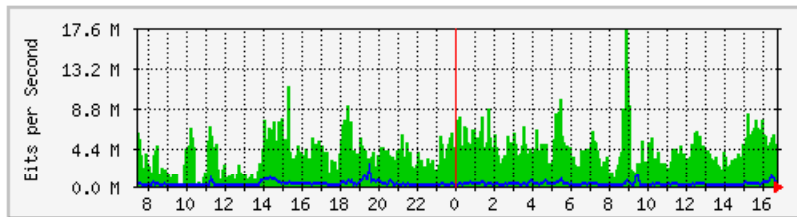

'Weekly' Graph (30 Minute Average)

	Max	Average	Current
In	19.8 Mb/s (2.0%)	1361.7 kb/s (0.1%)	3493.1 kb/s (0.3%)
Out	9799.8 kb/s (1.0%)	99.0 kb/s (0.0%)	136.1 kb/s (0.0%)

MRTG – Bumita Blok B

The statistics were last updated **Friday, 30 June 2017 at 16:52**,
at which time 'BUMITA-BLOK-B-SWI' had been up for **13 days, 17:40:33**.

'Daily' Graph (5 Minute Average)

	Max	Average	Current
In	10.6 Mb/s (1.1%)	235.0 kb/s (0.0%)	745.5 kb/s (0.1%)
Out	332.4 kb/s (0.0%)	14.6 kb/s (0.0%)	29.7 kb/s (0.0%)

'Weekly' Graph (30 Minute Average)

	Max	Average	Current
In	21.3 Mb/s (2.1%)	1720.4 kb/s (0.2%)	55.0 kb/s (0.0%)
Out	1514.2 kb/s (0.2%)	75.9 kb/s (0.0%)	6848.0 b/s (0.0%)

MRTG – Bumita Blok C (Student)

The statistics were last updated **Friday, 30 June 2017 at 16:49**,
at which time 'BUMITA-BLOK-C-SWI' had been up for **10 days, 12:34:17**.

'Daily' Graph (5 Minute Average)