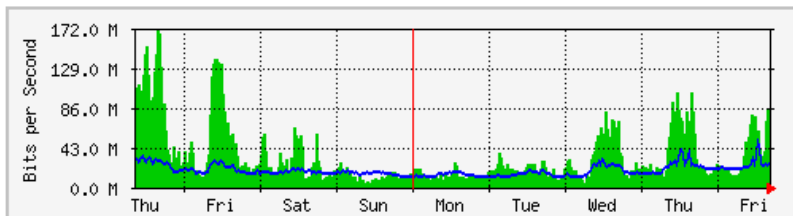

'Daily' Graph (5 Minute Average)

	Max	Average	Current
In	6072.8 kb/s (63.3%)	3483.3 kb/s (36.3%)	4800.8 kb/s (50.0%)
Out	193.7 kb/s (2.0%)	78.4 kb/s (0.8%)	119.4 kb/s (1.2%)

'Weekly' Graph (30 Minute Average)

	Max	Average	Current
In	8112.8 kb/s (84.5%)	2585.3 kb/s (26.9%)	4219.6 kb/s (44.0%)
Out	309.0 kb/s (3.2%)	61.1 kb/s (0.6%)	108.6 kb/s (1.1%)

MRTG - KWSP

The statistics were last updated **Friday, 30 June 2017 at 16:43**,
at which time 'KWSP-NCCOM-9F-SWI' had been up for **32 days, 9:39:49**.

'Daily' Graph (5 Minute Average)

	Max	Average	Current
In	138.8 Mb/s (6.9%)	43.2 Mb/s (2.2%)	94.8 Mb/s (4.7%)
Out	56.2 Mb/s (2.8%)	24.4 Mb/s (1.2%)	24.9 Mb/s (1.2%)

'Weekly' Graph (30 Minute Average)

	Max	Average	Current
In	168.6 Mb/s (8.4%)	32.0 Mb/s (1.6%)	79.1 Mb/s (4.0%)
Out	50.5 Mb/s (2.5%)	17.8 Mb/s (0.9%)	24.6 Mb/s (1.2%)