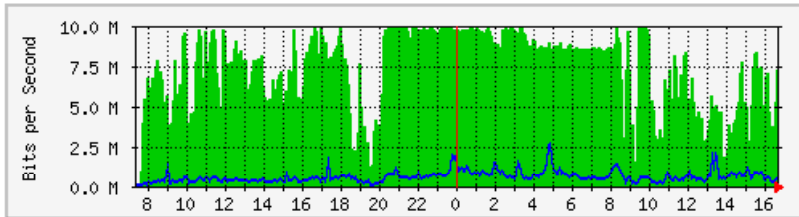

MRTG – Kampus Wang Ulu

The statistics were last updated **Friday, 30 June 2017 at 16:39**,
at which time 'WANGULU.BLOCK9-GF-SWI' had been up for **18 days, 3:28:57**.

'Daily' Graph (5 Minute Average)

	Max	Average	Current
In	31.3 Mb/s (1.6%)	13.9 Mb/s (0.7%)	19.4 Mb/s (1.0%)
Out	6411.9 kb/s (0.3%)	1095.2 kb/s (0.1%)	1088.6 kb/s (0.1%)

'Weekly' Graph (30 Minute Average)

	Max	Average	Current
In	63.7 Mb/s (3.2%)	14.9 Mb/s (0.7%)	19.9 Mb/s (1.0%)
Out	9590.2 kb/s (0.5%)	1472.6 kb/s (0.1%)	1439.7 kb/s (0.1%)

MRTG – Kampus Uniciti

The statistics were last updated **Friday, 30 June 2017 at 16:44**,
at which time 'UPME-SgCuluh-CE01' had been up for **42 days, 14:09:26**.

'Daily' Graph (5 Minute Average)

	Max	Average	Current
In	9948.6 kb/s (1.0%)	7113.1 kb/s (0.7%)	7224.6 kb/s (0.7%)
Out	2603.9 kb/s (0.3%)	568.6 kb/s (0.1%)	471.8 kb/s (0.0%)

'Weekly' Graph (30 Minute Average)