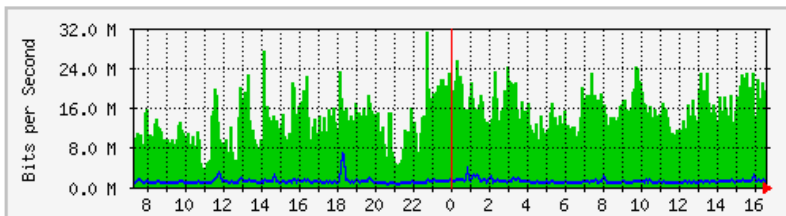

	Max	Average	Current
In	3749.5 kb/s (97.6%)	1402.7 kb/s (36.5%)	426.3 kb/s (11.1%)
Out	2070.6 kb/s (53.9%)	1985.6 kb/s (51.7%)	2002.1 kb/s (52.1%)

MRTG – Kampus Simpang Empat

The statistics were last updated **Friday, 30 June 2017 at 16:38**,
at which time 'Simpang4SRX240' had been up for **18 days, 13:51:47**.

'Daily' Graph (5 Minute Average)

	Max	Average	Current
In	438.9 kb/s (2.7%)	5672.0 b/s (0.0%)	438.9 kb/s (2.7%)
Out	20.4 kb/s (0.1%)	616.0 b/s (0.0%)	20.5 kb/s (0.1%)

'Weekly' Graph (30 Minute Average)

	Max	Average	Current
In	2995.9 kb/s (18.7%)	48.5 kb/s (0.3%)	75.4 kb/s (0.5%)
Out	146.6 kb/s (0.9%)	2632.0 b/s (0.0%)	4040.0 b/s (0.0%)

MRTG – Kampus Wang Ulu

The statistics were last updated **Friday, 30 June 2017 at 16:39**,
at which time 'WANGULU.BLOCK9-GF-SWI' had been up for **18 days, 3:28:57**.

'Daily' Graph (5 Minute Average)

	Max	Average	Current
In	31.3 Mb/s (1.6%)	13.9 Mb/s (0.7%)	19.4 Mb/s (1.0%)
Out	6411.9 kb/s (0.3%)	1095.2 kb/s (0.1%)	1088.6 kb/s (0.1%)