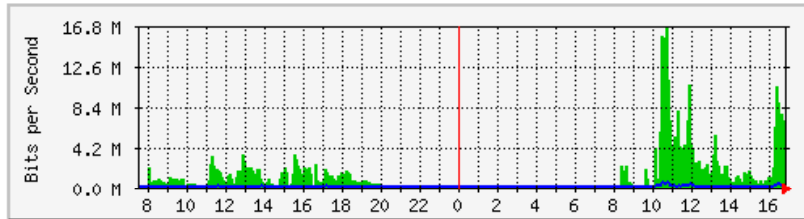

MRTG – Bumita Blok C (Student)

The statistics were last updated **Friday, 30 June 2017 at 16:49**,
at which time 'BUMITA-BLOK-C-SWI' had been up for **10 days, 12:34:17**.

'Daily' Graph (5 Minute Average)

	Max	Average	Current
In	17.5 Mb/s (1.8%)	3782.7 kb/s (0.4%)	4863.1 kb/s (0.5%)
Out	2556.6 kb/s (0.3%)	233.9 kb/s (0.0%)	489.2 kb/s (0.0%)

'Weekly' Graph (30 Minute Average)

	Max	Average	Current
In	17.0 Mb/s (1.7%)	5137.3 kb/s (0.5%)	6739.5 kb/s (0.7%)
Out	5691.8 kb/s (0.6%)	335.5 kb/s (0.0%)	243.8 kb/s (0.0%)

MRTG – Bumita Blok C (Staf)

The statistics were last updated **Friday, 30 June 2017 at 16:50**,
at which time 'BLOK C-STAF-SW-2-MAIN A2N' had been up for **39 days, 8:27:35**.

'Daily' Graph (5 Minute Average)