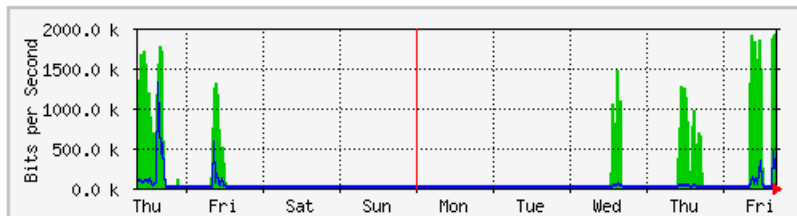

	Max	Average	Current
In	40.7 Mb/s (4.1%)	3844.8 kb/s (0.4%)	8767.1 kb/s (0.9%)
Out	12.8 Mb/s (1.3%)	5822.2 kb/s (0.6%)	6203.6 kb/s (0.6%)

'Weekly' Graph (30 Minute Average)

	Max	Average	Current
In	19.0 Mb/s (1.9%)	1588.3 kb/s (0.2%)	6423.6 kb/s (0.6%)
Out	9588.9 kb/s (1.0%)	4951.1 kb/s (0.5%)	6147.3 kb/s (0.6%)

MRTG – Unit Kebudayaan dan Rekreasi

The statistics were last updated **Friday, 30 June 2017 at 16:45**,
at which time 'Unit_Kluster' had been up for **85 days, 23:08:47**.

'Daily' Graph (5 Minute Average)

	Max	Average	Current
In	1958.6 kb/s (24.5%)	456.8 kb/s (5.7%)	1934.9 kb/s (24.2%)
Out	1063.5 kb/s (13.3%)	37.2 kb/s (0.5%)	129.1 kb/s (1.6%)

'Weekly' Graph (30 Minute Average)

	Max	Average	Current
In	1930.7 kb/s (24.1%)	156.3 kb/s (2.0%)	1930.7 kb/s (24.1%)
Out	1306.1 kb/s (16.3%)	21.7 kb/s (0.3%)	216.3 kb/s (2.7%)