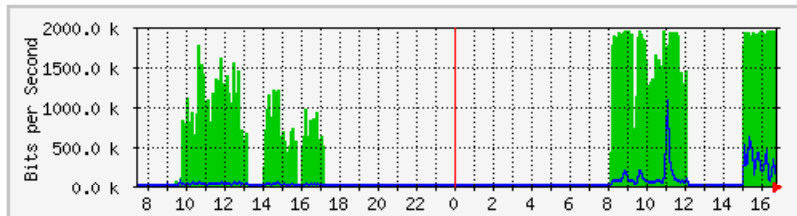

'Daily' Graph (5 Minute Average)

	Max	Average	Current
In	138.8 Mb/s (6.9%)	43.2 Mb/s (2.2%)	94.8 Mb/s (4.7%)
Out	56.2 Mb/s (2.8%)	24.4 Mb/s (1.2%)	24.9 Mb/s (1.2%)

'Weekly' Graph (30 Minute Average)

	Max	Average	Current
In	168.6 Mb/s (8.4%)	32.0 Mb/s (1.6%)	79.1 Mb/s (4.0%)
Out	50.5 Mb/s (2.5%)	17.8 Mb/s (0.9%)	24.6 Mb/s (1.2%)

	Max	Average	Current
In	40.7 Mb/s (4.1%)	3844.8 kb/s (0.4%)	8767.1 kb/s (0.9%)
Out	12.8 Mb/s (1.3%)	5822.2 kb/s (0.6%)	6203.6 kb/s (0.6%)

'Weekly' Graph (30 Minute Average)

	Max	Average	Current
In	19.0 Mb/s (1.9%)	1588.3 kb/s (0.2%)	6423.6 kb/s (0.6%)
Out	9588.9 kb/s (1.0%)	4951.1 kb/s (0.5%)	6147.3 kb/s (0.6%)

	Max	Average	Current
In	1958.6 kb/s (24.5%)	456.8 kb/s (5.7%)	1934.9 kb/s (24.2%)
Out	1063.5 kb/s (13.3%)	37.2 kb/s (0.5%)	129.1 kb/s (1.6%)

'Weekly' Graph (30 Minute Average)

	Max	Average	Current
In	1930.7 kb/s (24.1%)	156.3 kb/s (2.0%)	1930.7 kb/s (24.1%)
Out	1306.1 kb/s (16.3%)	21.7 kb/s (0.3%)	216.3 kb/s (2.7%)