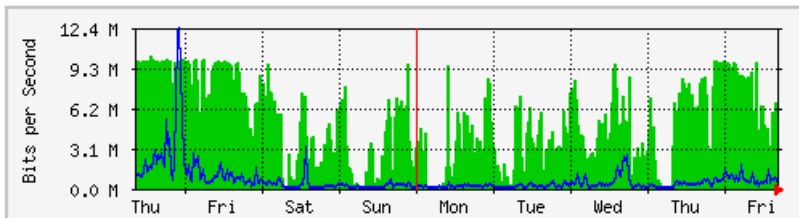

MRTG – Kampus Wang Ulu

The statistics were last updated **Friday, 30 June 2017 at 16:39**,
at which time 'WANGULU.BLOCK9-GF-SWI' had been up for **18 days, 3:28:57**.

'Daily' Graph (5 Minute Average)

	Max	Average	Current
In	31.3 Mb/s (1.6%)	13.9 Mb/s (0.7%)	19.4 Mb/s (1.0%)
Out	6411.9 kb/s (0.3%)	1095.2 kb/s (0.1%)	1088.6 kb/s (0.1%)

'Weekly' Graph (30 Minute Average)

	Max	Average	Current
In	63.7 Mb/s (3.2%)	14.9 Mb/s (0.7%)	19.9 Mb/s (1.0%)
Out	9590.2 kb/s (0.5%)	1472.6 kb/s (0.1%)	1439.7 kb/s (0.1%)

MRTG – Kampus Uniciti

The statistics were last updated **Friday, 30 June 2017 at 16:44**,
at which time 'UPME-SgCuluh-CE01' had been up for **42 days, 14:09:26**.

'Daily' Graph (5 Minute Average)

	Max	Average	Current
In	9948.6 kb/s (1.0%)	7113.1 kb/s (0.7%)	7224.6 kb/s (0.7%)
Out	2603.9 kb/s (0.3%)	568.6 kb/s (0.1%)	471.8 kb/s (0.0%)

'Weekly' Graph (30 Minute Average)