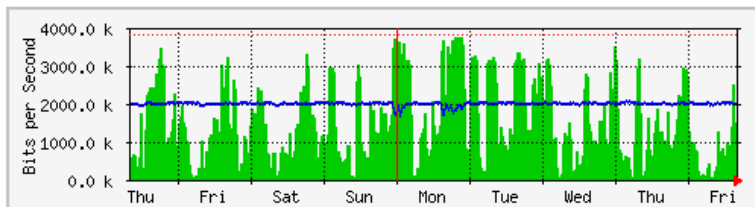

LAPORAN PENGGUNAAN BANDWIDTH DI Kampus UniMAP (Jun 2017)

DISEDIAKAN OLEH: PASUKAN RANGKAIAN

TARIKH: 30/6/2017

MRTG - Kolej Antarabangsa (KA)

The statistics were last updated **Friday, 30 June 2017 at 16:39**,
at which time 'KUM-TA-RTR01.kukum.edu.my' had been up for 15 days, 7:20:49.

'Daily' Graph (5 Minute Average)

	Max	Average	Current
In	3433.3 kb/s (89.4%)	1012.5 kb/s (26.4%)	98.4 kb/s (2.6%)
Out	2009.9 kb/s (52.3%)	1991.9 kb/s (51.9%)	1996.5 kb/s (52.0%)

'Weekly' Graph (30 Minute Average)

	Max	Average	Current
In	3749.5 kb/s (97.6%)	1402.7 kb/s (36.5%)	426.3 kb/s (11.1%)
Out	2070.6 kb/s (53.9%)	1985.6 kb/s (51.7%)	2002.1 kb/s (52.1%)

MRTG – Kampus Simpang Empat

The statistics were last updated **Friday, 30 June 2017 at 16:38**,
at which time 'Simpang4SRX240' had been up for **18 days, 13:51:47**.

'Daily' Graph (5 Minute Average)

	Max	Average	Current
In	438.9 kb/s (2.7%)	5672.0 b/s (0.0%)	438.9 kb/s (2.7%)
Out	20.4 kb/s (0.1%)	616.0 b/s (0.0%)	20.5 kb/s (0.1%)

'Weekly' Graph (30 Minute Average)

	Max	Average	Current
In	2995.9 kb/s (18.7%)	48.5 kb/s (0.3%)	75.4 kb/s (0.5%)
Out	146.6 kb/s (0.9%)	2632.0 b/s (0.0%)	4040.0 b/s (0.0%)