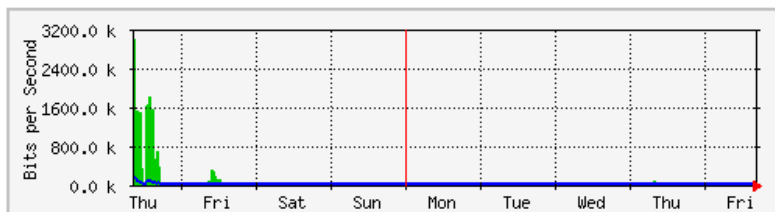

'Daily' Graph (5 Minute Average)

	Max	Average	Current
In	3433.3 kb/s (89.4%)	1012.5 kb/s (26.4%)	98.4 kb/s (2.6%)
Out	2009.9 kb/s (52.3%)	1991.9 kb/s (51.9%)	1996.5 kb/s (52.0%)

'Weekly' Graph (30 Minute Average)

	Max	Average	Current
In	3749.5 kb/s (97.6%)	1402.7 kb/s (36.5%)	426.3 kb/s (11.1%)
Out	2070.6 kb/s (53.9%)	1985.6 kb/s (51.7%)	2002.1 kb/s (52.1%)

MRTG – Kampus Simpang Empat

The statistics were last updated **Friday, 30 June 2017 at 16:38**,
at which time 'Simpang4SRX240' had been up for **18 days, 13:51:47**.

'Daily' Graph (5 Minute Average)

	Max	Average	Current
In	438.9 kb/s (2.7%)	5672.0 b/s (0.0%)	438.9 kb/s (2.7%)
Out	20.4 kb/s (0.1%)	616.0 b/s (0.0%)	20.5 kb/s (0.1%)

'Weekly' Graph (30 Minute Average)

	Max	Average	Current
In	2995.9 kb/s (18.7%)	48.5 kb/s (0.3%)	75.4 kb/s (0.5%)
Out	146.6 kb/s (0.9%)	2632.0 b/s (0.0%)	4040.0 b/s (0.0%)

MRTG – Kampus Wang Ulu

The statistics were last updated **Friday, 30 June 2017 at 16:39**,
at which time 'WANGULU.BLOCK9-GF-SWI' had been up for **18 days, 3:28:57**.

'Daily' Graph (5 Minute Average)

	Max	Average	Current
In	31.3 Mb/s (1.6%)	13.9 Mb/s (0.7%)	19.4 Mb/s (1.0%)
Out	6411.9 kb/s (0.3%)	1095.2 kb/s (0.1%)	1088.6 kb/s (0.1%)