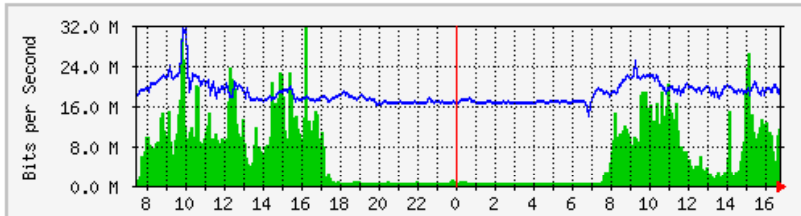

'Weekly' Graph (30 Minute Average)

	Max	Average	Current
In	253.9 Mb/s (5.9%)	49.3 Mb/s (1.1%)	39.8 Mb/s (0.9%)
Out	968.0 kb/s (0.0%)	229.4 kb/s (0.0%)	225.0 kb/s (0.0%)

MRTG – Library Pauh Putra

The statistics were last updated **Friday, 30 June 2017 at 16:49**,
at which time 'LIB-1F-BICT1-DSW1' had been up for 70 days, 21:11:36.

'Daily' Graph (5 Minute Average)

	Max	Average	Current
In	31.5 Mb/s (0.7%)	5941.4 kb/s (0.1%)	11.5 Mb/s (0.3%)
Out	31.5 Mb/s (0.7%)	18.4 Mb/s (0.4%)	19.8 Mb/s (0.5%)

'Weekly' Graph (30 Minute Average)

	Max	Average	Current
In	53.2 Mb/s (1.2%)	3701.3 kb/s (0.1%)	11.5 Mb/s (0.3%)
Out	27.3 Mb/s (0.6%)	17.7 Mb/s (0.4%)	18.7 Mb/s (0.4%)

MRTG – Bumita Blok A

The statistics were last updated **Friday, 30 June 2017 at 16:48**,
at which time 'BUMITA-BLOK-A-SWI' had been up for **21 days, 0:04:50**.

'Daily' Graph (5 Minute Average)

	Max	Average	Current
In	9240.1 kb/s (0.9%)	827.6 kb/s (0.1%)	3335.7 kb/s (0.3%)
Out	936.2 kb/s (0.1%)	42.7 kb/s (0.0%)	119.6 kb/s (0.0%)