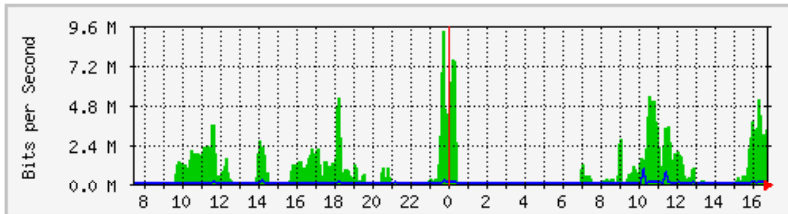

'Weekly' Graph (30 Minute Average)

	Max	Average	Current
In	253.9 Mb/s (5.9%)	49.3 Mb/s (1.1%)	39.8 Mb/s (0.9%)
Out	968.0 kb/s (0.0%)	229.4 kb/s (0.0%)	225.0 kb/s (0.0%)

MRTG – Library Pauh Putra

The statistics were last updated **Friday, 30 June 2017 at 16:49**,
at which time 'LIB-1F-BICT1-DSW1' had been up for 70 days, 21:11:36.

'Daily' Graph (5 Minute Average)

	Max	Average	Current
In	31.5 Mb/s (0.7%)	5941.4 kb/s (0.1%)	11.5 Mb/s (0.3%)
Out	31.5 Mb/s (0.7%)	18.4 Mb/s (0.4%)	19.8 Mb/s (0.5%)

'Weekly' Graph (30 Minute Average)

	Max	Average	Current
In	53.2 Mb/s (1.2%)	3701.3 kb/s (0.1%)	11.5 Mb/s (0.3%)
Out	27.3 Mb/s (0.6%)	17.7 Mb/s (0.4%)	18.7 Mb/s (0.4%)

MRTG – Bumita Blok A

The statistics were last updated **Friday, 30 June 2017 at 16:48**,
at which time 'BUMITA-BLOK-A-SWI' had been up for **21 days, 0:04:50**.

'Daily' Graph (5 Minute Average)

	Max	Average	Current
In	9240.1 kb/s (0.9%)	827.6 kb/s (0.1%)	3335.7 kb/s (0.3%)
Out	936.2 kb/s (0.1%)	42.7 kb/s (0.0%)	119.6 kb/s (0.0%)