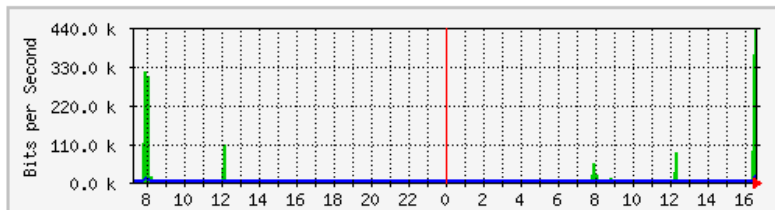

'Daily' Graph (5 Minute Average)

	Max	Average	Current
In	3433.3 kb/s (89.4%)	1012.5 kb/s (26.4%)	98.4 kb/s (2.6%)
Out	2009.9 kb/s (52.3%)	1991.9 kb/s (51.9%)	1996.5 kb/s (52.0%)

'Weekly' Graph (30 Minute Average)

	Max	Average	Current
In	3749.5 kb/s (97.6%)	1402.7 kb/s (36.5%)	426.3 kb/s (11.1%)
Out	2070.6 kb/s (53.9%)	1985.6 kb/s (51.7%)	2002.1 kb/s (52.1%)

MRTG – Kampus Simpang Empat

The statistics were last updated **Friday, 30 June 2017 at 16:38**,
at which time 'Simpang4SRX240' had been up for **18 days, 13:51:47**.

'Daily' Graph (5 Minute Average)

	Max	Average	Current
In	438.9 kb/s (2.7%)	5672.0 b/s (0.0%)	438.9 kb/s (2.7%)
Out	20.4 kb/s (0.1%)	616.0 b/s (0.0%)	20.5 kb/s (0.1%)

'Weekly' Graph (30 Minute Average)

	Max	Average	Current
In	2995.9 kb/s (18.7%)	48.5 kb/s (0.3%)	75.4 kb/s (0.5%)
Out	146.6 kb/s (0.9%)	2632.0 b/s (0.0%)	4040.0 b/s (0.0%)