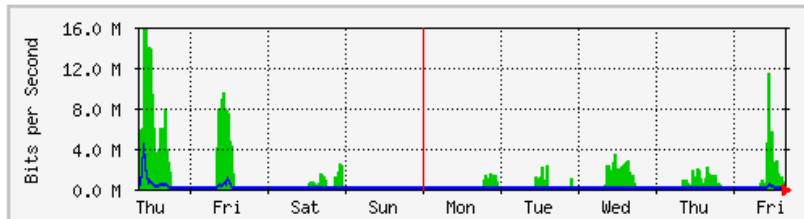

	Max	Average	Current
In	17.5 Mb/s (1.8%)	3782.7 kb/s (0.4%)	4863.1 kb/s (0.5%)
Out	2556.6 kb/s (0.3%)	233.9 kb/s (0.0%)	489.2 kb/s (0.0%)

'Weekly' Graph (30 Minute Average)

	Max	Average	Current
In	17.0 Mb/s (1.7%)	5137.3 kb/s (0.5%)	6739.5 kb/s (0.7%)
Out	5691.8 kb/s (0.6%)	335.5 kb/s (0.0%)	243.8 kb/s (0.0%)

MRTG – Bumita Blok C (Staf)

The statistics were last updated **Friday, 30 June 2017 at 16:50**,
at which time 'BLOK C-STAF-SW-2-MAIN A2N' had been up for **39 days, 8:27:35**.

'Daily' Graph (5 Minute Average)

	Max	Average	Current
In	16.5 Mb/s (16.5%)	1116.7 kb/s (1.1%)	3461.4 kb/s (3.5%)
Out	528.8 kb/s (0.5%)	63.8 kb/s (0.1%)	158.4 kb/s (0.2%)

'Weekly' Graph (30 Minute Average)

	Max	Average	Current
In	15.9 Mb/s (15.9%)	909.1 kb/s (0.9%)	654.3 kb/s (0.7%)
Out	4365.3 kb/s (4.4%)	69.6 kb/s (0.1%)	121.4 kb/s (0.1%)