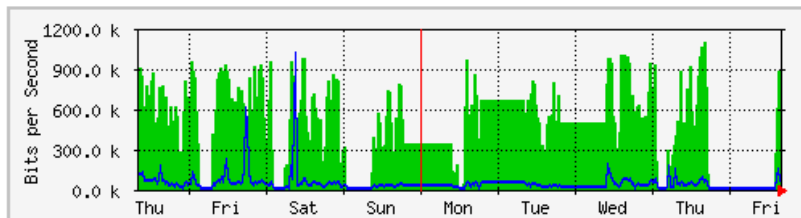

'Daily' Graph (5 Minute Average)

	Max	Average	Current
In	9948.6 kb/s (1.0%)	7113.1 kb/s (0.7%)	7224.6 kb/s (0.7%)
Out	2603.9 kb/s (0.3%)	568.6 kb/s (0.1%)	471.8 kb/s (0.0%)

'Weekly' Graph (30 Minute Average)

	Max	Average	Current
In	10.2 Mb/s (1.0%)	5001.8 kb/s (0.5%)	4827.1 kb/s (0.5%)
Out	12.3 Mb/s (1.2%)	602.3 kb/s (0.1%)	363.4 kb/s (0.0%)

MRTG – Kampus Agrotek

The statistics were last updated **Friday, 30 June 2017 at 16:44**,
at which time 'Router_AgroTek.kukum.edu.my' had been up for **2:38:09**.

'Daily' Graph (5 Minute Average)

	Max	Average	Current
In	1343.1 kb/s (87.0%)	250.5 kb/s (16.2%)	436.2 kb/s (28.3%)
Out	256.3 kb/s (16.6%)	22.1 kb/s (1.4%)	23.9 kb/s (1.5%)

'Weekly' Graph (30 Minute Average)

	Max	Average	Current
In	1103.6 kb/s (71.5%)	441.8 kb/s (28.6%)	616.7 kb/s (39.9%)
Out	1008.2 kb/s (65.3%)	42.4 kb/s (2.7%)	45.4 kb/s (2.9%)

MRTG – Jabatan Keselamatan

The statistics were last updated **Friday, 30 June 2017 at 16:44**,
at which time 'Kslamatan' had been up for **80 days, 21:51:52**.