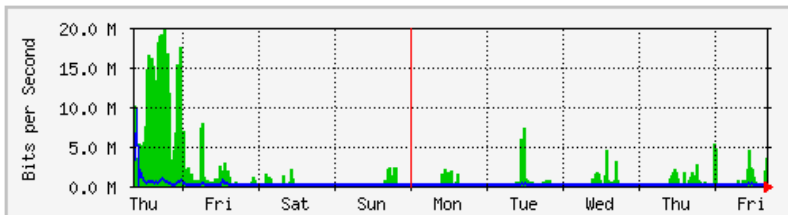

'Daily' Graph (5 Minute Average)

	Max	Average	Current
In	31.5 Mb/s (0.7%)	5941.4 kb/s (0.1%)	11.5 Mb/s (0.3%)
Out	31.5 Mb/s (0.7%)	18.4 Mb/s (0.4%)	19.8 Mb/s (0.5%)

'Weekly' Graph (30 Minute Average)

	Max	Average	Current
In	53.2 Mb/s (1.2%)	3701.3 kb/s (0.1%)	11.5 Mb/s (0.3%)
Out	27.3 Mb/s (0.6%)	17.7 Mb/s (0.4%)	18.7 Mb/s (0.4%)

MRTG – Bumita Blok A

The statistics were last updated **Friday, 30 June 2017 at 16:48**,
at which time 'BUMITA-BLOK-A-SWI' had been up for **21 days, 0:04:50**.

'Daily' Graph (5 Minute Average)

	Max	Average	Current
In	9240.1 kb/s (0.9%)	827.6 kb/s (0.1%)	3335.7 kb/s (0.3%)
Out	936.2 kb/s (0.1%)	42.7 kb/s (0.0%)	119.6 kb/s (0.0%)

'Weekly' Graph (30 Minute Average)

	Max	Average	Current
In	19.8 Mb/s (2.0%)	1361.7 kb/s (0.1%)	3493.1 kb/s (0.3%)
Out	9799.8 kb/s (1.0%)	99.0 kb/s (0.0%)	136.1 kb/s (0.0%)

MRTG – Bumita Blok B

The statistics were last updated **Friday, 30 June 2017 at 16:52**,
at which time 'BUMITA-BLOK-B-SWI' had been up for **13 days, 17:40:33**.

'Daily' Graph (5 Minute Average)

	Max	Average	Current
In	10.6 Mb/s (1.1%)	235.0 kb/s (0.0%)	745.5 kb/s (0.1%)
Out	332.4 kb/s (0.0%)	14.6 kb/s (0.0%)	29.7 kb/s (0.0%)

'Weekly' Graph (30 Minute Average)

	Max	Average	Current
In	21.3 Mb/s (2.1%)	1720.4 kb/s (0.2%)	55.0 kb/s (0.0%)
Out	1514.2 kb/s (0.2%)	75.9 kb/s (0.0%)	6848.0 b/s (0.0%)