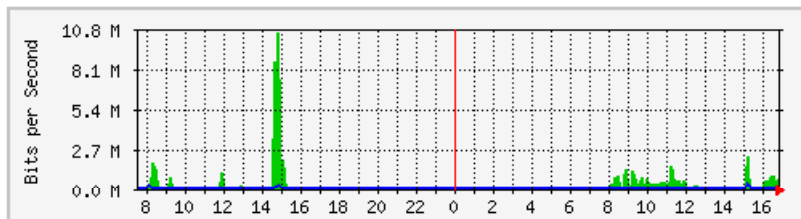

MRTG – Bumita Blok A

The statistics were last updated **Friday, 30 June 2017 at 16:48**,
at which time 'BUMITA-BLOK-A-SWI' had been up for **21 days, 0:04:50**.

'Daily' Graph (5 Minute Average)

	Max	Average	Current
In	9240.1 kb/s (0.9%)	827.6 kb/s (0.1%)	3335.7 kb/s (0.3%)
Out	936.2 kb/s (0.1%)	42.7 kb/s (0.0%)	119.6 kb/s (0.0%)

'Weekly' Graph (30 Minute Average)

	Max	Average	Current
In	19.8 Mb/s (2.0%)	1361.7 kb/s (0.1%)	3493.1 kb/s (0.3%)
Out	9799.8 kb/s (1.0%)	99.0 kb/s (0.0%)	136.1 kb/s (0.0%)

MRTG – Bumita Blok B

The statistics were last updated **Friday, 30 June 2017 at 16:52**,
at which time 'BUMITA-BLOK-B-SWI' had been up for **13 days, 17:40:33**.

'Daily' Graph (5 Minute Average)

	Max	Average	Current
In	10.6 Mb/s (1.1%)	235.0 kb/s (0.0%)	745.5 kb/s (0.1%)
Out	332.4 kb/s (0.0%)	14.6 kb/s (0.0%)	29.7 kb/s (0.0%)

'Weekly' Graph (30 Minute Average)

	Max	Average	Current
In	21.3 Mb/s (2.1%)	1720.4 kb/s (0.2%)	55.0 kb/s (0.0%)
Out	1514.2 kb/s (0.2%)	75.9 kb/s (0.0%)	6848.0 b/s (0.0%)