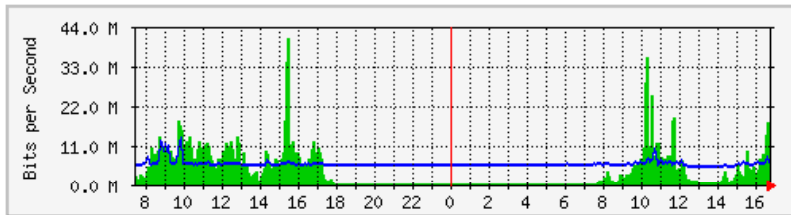

'Daily' Graph (5 Minute Average)

	Max	Average	Current
In	138.8 Mb/s (6.9%)	43.2 Mb/s (2.2%)	94.8 Mb/s (4.7%)
Out	56.2 Mb/s (2.8%)	24.4 Mb/s (1.2%)	24.9 Mb/s (1.2%)

'Weekly' Graph (30 Minute Average)

	Max	Average	Current
In	168.6 Mb/s (8.4%)	32.0 Mb/s (1.6%)	79.1 Mb/s (4.0%)
Out	50.5 Mb/s (2.5%)	17.8 Mb/s (0.9%)	24.6 Mb/s (1.2%)

	Max	Average	Current
In	40.7 Mb/s (4.1%)	3844.8 kb/s (0.4%)	8767.1 kb/s (0.9%)
Out	12.8 Mb/s (1.3%)	5822.2 kb/s (0.6%)	6203.6 kb/s (0.6%)

'Weekly' Graph (30 Minute Average)

	Max	Average	Current
In	19.0 Mb/s (1.9%)	1588.3 kb/s (0.2%)	6423.6 kb/s (0.6%)
Out	9588.9 kb/s (1.0%)	4951.1 kb/s (0.5%)	6147.3 kb/s (0.6%)