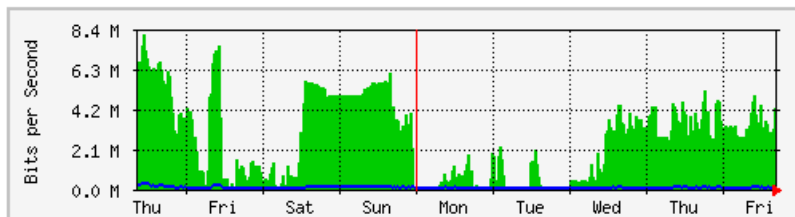

'Daily' Graph (5 Minute Average)

	Max	Average	Current
In	1343.1 kb/s (87.0%)	250.5 kb/s (16.2%)	436.2 kb/s (28.3%)
Out	256.3 kb/s (16.6%)	22.1 kb/s (1.4%)	23.9 kb/s (1.5%)

'Weekly' Graph (30 Minute Average)

	Max	Average	Current
In	1103.6 kb/s (71.5%)	441.8 kb/s (28.6%)	616.7 kb/s (39.9%)
Out	1008.2 kb/s (65.3%)	42.4 kb/s (2.7%)	45.4 kb/s (2.9%)

MRTG – Jabatan Keselamatan

The statistics were last updated **Friday, 30 June 2017 at 16:44**,
at which time 'Kslamatan' had been up for **80 days, 21:51:52**.

'Daily' Graph (5 Minute Average)

	Max	Average	Current
In	6072.8 kb/s (63.3%)	3483.3 kb/s (36.3%)	4800.8 kb/s (50.0%)
Out	193.7 kb/s (2.0%)	78.4 kb/s (0.8%)	119.4 kb/s (1.2%)

'Weekly' Graph (30 Minute Average)