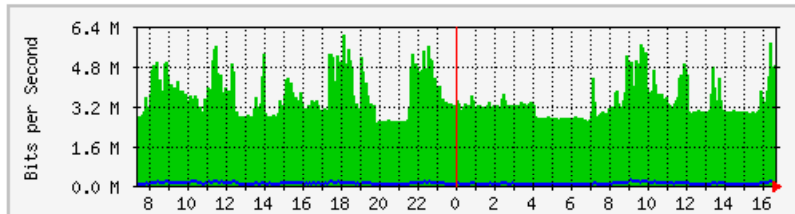

	Max	Average	Current
In	10.2 Mb/s (1.0%)	5001.8 kb/s (0.5%)	4827.1 kb/s (0.5%)
Out	12.3 Mb/s (1.2%)	602.3 kb/s (0.1%)	363.4 kb/s (0.0%)

MRTG – Kampus Agrotek

The statistics were last updated **Friday, 30 June 2017 at 16:44**,
at which time 'Router_AgroTek.kukum.edu.my' had been up for **2:38:09**.

'Daily' Graph (5 Minute Average)

	Max	Average	Current
In	1343.1 kb/s (87.0%)	250.5 kb/s (16.2%)	436.2 kb/s (28.3%)
Out	256.3 kb/s (16.6%)	22.1 kb/s (1.4%)	23.9 kb/s (1.5%)

'Weekly' Graph (30 Minute Average)

	Max	Average	Current
In	1103.6 kb/s (71.5%)	441.8 kb/s (28.6%)	616.7 kb/s (39.9%)
Out	1008.2 kb/s (65.3%)	42.4 kb/s (2.7%)	45.4 kb/s (2.9%)

MRTG – Jabatan Keselamatan

The statistics were last updated **Friday, 30 June 2017 at 16:44**,
at which time 'Kslamatan' had been up for **80 days, 21:51:52**.

'Daily' Graph (5 Minute Average)

	Max	Average	Current
In	6072.8 kb/s (63.3%)	3483.3 kb/s (36.3%)	4800.8 kb/s (50.0%)
Out	193.7 kb/s (2.0%)	78.4 kb/s (0.8%)	119.4 kb/s (1.2%)

'Weekly' Graph (30 Minute Average)