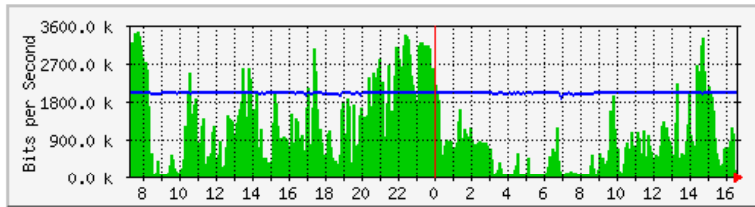

LAPORAN PENGGUNAAN BANDWIDTH DI Kampus UniMAP (Jun 2017)

DISEDIAKAN OLEH: PASUKAN RANGKAIAN

TARIKH: 30/6/2017

MRTG - Kolej Antarabangsa (KA)

The statistics were last updated **Friday, 30 June 2017 at 16:39**,
at which time 'KUM-TA-RTR01.kukum.edu.my' had been up for 15 days, 7:20:49.

'Daily' Graph (5 Minute Average)

	Max	Average	Current
In	3433.3 kb/s (89.4%)	1012.5 kb/s (26.4%)	98.4 kb/s (2.6%)
Out	2009.9 kb/s (52.3%)	1991.9 kb/s (51.9%)	1996.5 kb/s (52.0%)

'Weekly' Graph (30 Minute Average)

	Max	Average	Current
In	3749.5 kb/s (97.6%)	1402.7 kb/s (36.5%)	426.3 kb/s (11.1%)
Out	2070.6 kb/s (53.9%)	1985.6 kb/s (51.7%)	2002.1 kb/s (52.1%)

MRTG – Kampus Simpang Empat

The statistics were last updated **Friday, 30 June 2017 at 16:38**,
at which time 'Simpang4SRX240' had been up for **18 days, 13:51:47**.