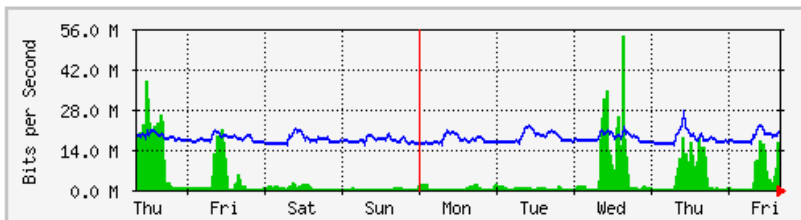

MRTG – PFI

The statistics were last updated **Friday, 30 June 2017 at 16:51**,
at which time 'KKPI-BLOCK-F-GF-DS' had been up for 111 days, 20:57:04.

'Daily' Graph (5 Minute Average)

	Max	Average	Current
In	100.0 Mb/s (2.3%)	36.8 Mb/s (0.9%)	35.5 Mb/s (0.8%)
Out	250.1 kb/s (0.0%)	225.8 kb/s (0.0%)	227.0 kb/s (0.0%)

'Weekly' Graph (30 Minute Average)

	Max	Average	Current
In	253.9 Mb/s (5.9%)	49.3 Mb/s (1.1%)	39.8 Mb/s (0.9%)
Out	968.0 kb/s (0.0%)	229.4 kb/s (0.0%)	225.0 kb/s (0.0%)

MRTG – Library Pauh Putra

The statistics were last updated **Friday, 30 June 2017 at 16:49**,
at which time 'LIB-1F-BICT1-DSW1' had been up for 70 days, 21:11:36.

'Daily' Graph (5 Minute Average)

	Max	Average	Current
In	31.5 Mb/s (0.7%)	5941.4 kb/s (0.1%)	11.5 Mb/s (0.3%)
Out	31.5 Mb/s (0.7%)	18.4 Mb/s (0.4%)	19.8 Mb/s (0.5%)

'Weekly' Graph (30 Minute Average)

	Max	Average	Current
In	53.2 Mb/s (1.2%)	3701.3 kb/s (0.1%)	11.5 Mb/s (0.3%)
Out	27.3 Mb/s (0.6%)	17.7 Mb/s (0.4%)	18.7 Mb/s (0.4%)

MRTG – Bumita Blok A

The statistics were last updated **Friday, 30 June 2017 at 16:48**,
at which time 'BUMITA-BLOK-A-SWI' had been up for **21 days, 0:04:50**.

'Daily' Graph (5 Minute Average)

	Max	Average	Current
In	9240.1 kb/s (0.9%)	827.6 kb/s (0.1%)	3335.7 kb/s (0.3%)
Out	936.2 kb/s (0.1%)	42.7 kb/s (0.0%)	119.6 kb/s (0.0%)