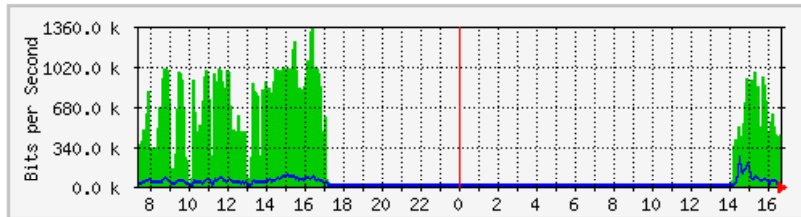

'Weekly' Graph (30 Minute Average)

	Max	Average	Current
In	63.7 Mb/s (3.2%)	14.9 Mb/s (0.7%)	19.9 Mb/s (1.0%)
Out	9590.2 kb/s (0.5%)	1472.6 kb/s (0.1%)	1439.7 kb/s (0.1%)

MRTG – Kampus Uniciti

The statistics were last updated **Friday, 30 June 2017 at 16:44**,
at which time 'UPME-SgCuluh-CE01' had been up for **42 days, 14:09:26**.

'Daily' Graph (5 Minute Average)

	Max	Average	Current
In	9948.6 kb/s (1.0%)	7113.1 kb/s (0.7%)	7224.6 kb/s (0.7%)
Out	2603.9 kb/s (0.3%)	568.6 kb/s (0.1%)	471.8 kb/s (0.0%)

'Weekly' Graph (30 Minute Average)

	Max	Average	Current
In	10.2 Mb/s (1.0%)	5001.8 kb/s (0.5%)	4827.1 kb/s (0.5%)
Out	12.3 Mb/s (1.2%)	602.3 kb/s (0.1%)	363.4 kb/s (0.0%)

MRTG – Kampus Agrotek

The statistics were last updated **Friday, 30 June 2017 at 16:44**,
at which time 'Router_AgroTek.kukum.edu.my' had been up for **2:38:09**.

'Daily' Graph (5 Minute Average)

	Max	Average	Current
In	1343.1 kb/s (87.0%)	250.5 kb/s (16.2%)	436.2 kb/s (28.3%)
Out	256.3 kb/s (16.6%)	22.1 kb/s (1.4%)	23.9 kb/s (1.5%)

'Weekly' Graph (30 Minute Average)