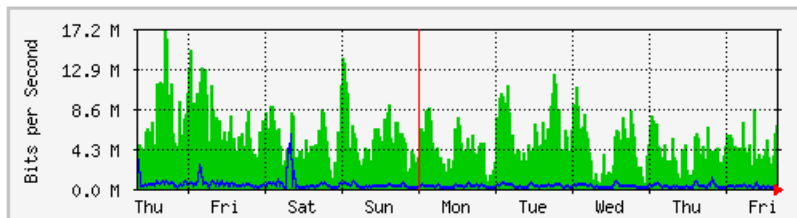

'Daily' Graph (5 Minute Average)

	Max	Average	Current
In	10.6 Mb/s (1.1%)	235.0 kb/s (0.0%)	745.5 kb/s (0.1%)
Out	332.4 kb/s (0.0%)	14.6 kb/s (0.0%)	29.7 kb/s (0.0%)

'Weekly' Graph (30 Minute Average)

	Max	Average	Current
In	21.3 Mb/s (2.1%)	1720.4 kb/s (0.2%)	55.0 kb/s (0.0%)
Out	1514.2 kb/s (0.2%)	75.9 kb/s (0.0%)	6848.0 b/s (0.0%)

MRTG – Bumita Blok C (Student)

The statistics were last updated **Friday, 30 June 2017 at 16:49**,
at which time 'BUMITA-BLOK-C-SWI' had been up for **10 days, 12:34:17**.

'Daily' Graph (5 Minute Average)

	Max	Average	Current
In	17.5 Mb/s (1.8%)	3782.7 kb/s (0.4%)	4863.1 kb/s (0.5%)
Out	2556.6 kb/s (0.3%)	233.9 kb/s (0.0%)	489.2 kb/s (0.0%)

'Weekly' Graph (30 Minute Average)

	Max	Average	Current
In	17.0 Mb/s (1.7%)	5137.3 kb/s (0.5%)	6739.5 kb/s (0.7%)
Out	5691.8 kb/s (0.6%)	335.5 kb/s (0.0%)	243.8 kb/s (0.0%)