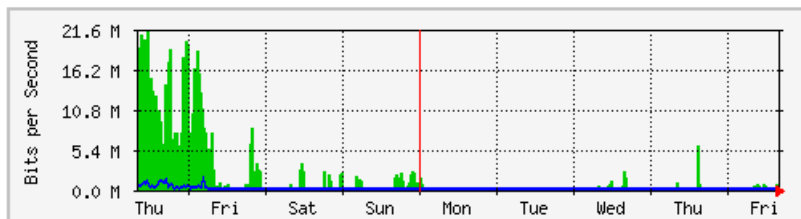

MRTG – Bumita Blok A

The statistics were last updated **Friday, 30 June 2017 at 16:48**,
at which time 'BUMITA-BLOK-A-SWI' had been up for **21 days, 0:04:50**.

'Daily' Graph (5 Minute Average)

	Max	Average	Current
In	9240.1 kb/s (0.9%)	827.6 kb/s (0.1%)	3335.7 kb/s (0.3%)
Out	936.2 kb/s (0.1%)	42.7 kb/s (0.0%)	119.6 kb/s (0.0%)

'Weekly' Graph (30 Minute Average)

	Max	Average	Current
In	19.8 Mb/s (2.0%)	1361.7 kb/s (0.1%)	3493.1 kb/s (0.3%)
Out	9799.8 kb/s (1.0%)	99.0 kb/s (0.0%)	136.1 kb/s (0.0%)

MRTG – Bumita Blok B

The statistics were last updated **Friday, 30 June 2017 at 16:52**,
at which time 'BUMITA-BLOK-B-SWI' had been up for **13 days, 17:40:33**.

'Daily' Graph (5 Minute Average)

	Max	Average	Current
In	10.6 Mb/s (1.1%)	235.0 kb/s (0.0%)	745.5 kb/s (0.1%)
Out	332.4 kb/s (0.0%)	14.6 kb/s (0.0%)	29.7 kb/s (0.0%)

'Weekly' Graph (30 Minute Average)

	Max	Average	Current
In	21.3 Mb/s (2.1%)	1720.4 kb/s (0.2%)	55.0 kb/s (0.0%)
Out	1514.2 kb/s (0.2%)	75.9 kb/s (0.0%)	6848.0 b/s (0.0%)