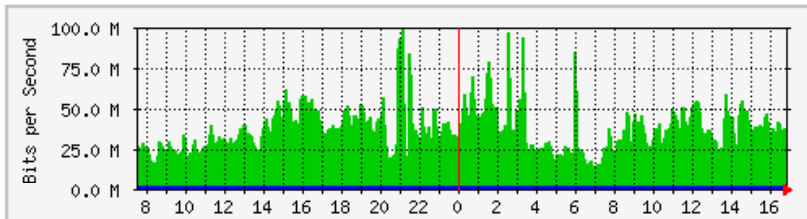

MRTG – PFI

The statistics were last updated **Friday, 30 June 2017 at 16:51**,
at which time 'KKPI-BLOCK-F-GF-DS' had been up for 111 days, 20:57:04.

'Daily' Graph (5 Minute Average)

	Max	Average	Current
In	100.0 Mb/s (2.3%)	36.8 Mb/s (0.9%)	35.5 Mb/s (0.8%)
Out	250.1 kb/s (0.0%)	225.8 kb/s (0.0%)	227.0 kb/s (0.0%)