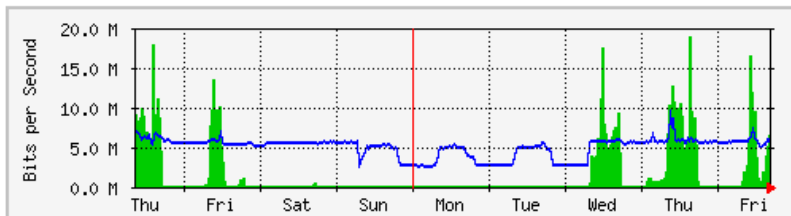

'Daily' Graph (5 Minute Average)

	Max	Average	Current
In	138.8 Mb/s (6.9%)	43.2 Mb/s (2.2%)	94.8 Mb/s (4.7%)
Out	56.2 Mb/s (2.8%)	24.4 Mb/s (1.2%)	24.9 Mb/s (1.2%)

'Weekly' Graph (30 Minute Average)

	Max	Average	Current
In	168.6 Mb/s (8.4%)	32.0 Mb/s (1.6%)	79.1 Mb/s (4.0%)
Out	50.5 Mb/s (2.5%)	17.8 Mb/s (0.9%)	24.6 Mb/s (1.2%)

MRTG – Jabatan Bendahari

The statistics were last updated **Friday, 30 June 2017 at 16:49**,
at which time 'BENDAHARI-PANTRY-1F-SW1' had been up for **95 days, 7:00:38**.

'Daily' Graph (5 Minute Average)

	Max	Average	Current
In	40.7 Mb/s (4.1%)	3844.8 kb/s (0.4%)	8767.1 kb/s (0.9%)
Out	12.8 Mb/s (1.3%)	5822.2 kb/s (0.6%)	6203.6 kb/s (0.6%)

'Weekly' Graph (30 Minute Average)

	Max	Average	Current
In	19.0 Mb/s (1.9%)	1588.3 kb/s (0.2%)	6423.6 kb/s (0.6%)
Out	9588.9 kb/s (1.0%)	4951.1 kb/s (0.5%)	6147.3 kb/s (0.6%)