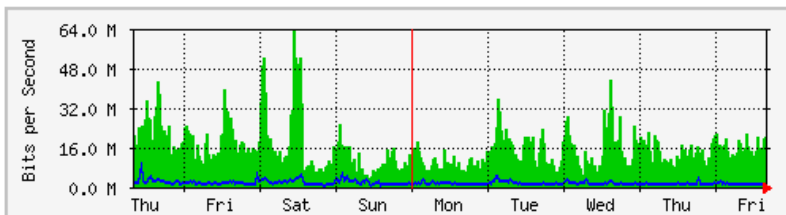

'Daily' Graph (5 Minute Average)

	Max	Average	Current
In	438.9 kb/s (2.7%)	5672.0 b/s (0.0%)	438.9 kb/s (2.7%)
Out	20.4 kb/s (0.1%)	616.0 b/s (0.0%)	20.5 kb/s (0.1%)

'Weekly' Graph (30 Minute Average)

	Max	Average	Current
In	2995.9 kb/s (18.7%)	48.5 kb/s (0.3%)	75.4 kb/s (0.5%)
Out	146.6 kb/s (0.9%)	2632.0 b/s (0.0%)	4040.0 b/s (0.0%)

MRTG – Kampus Wang Ulu

The statistics were last updated **Friday, 30 June 2017 at 16:39**,
at which time 'WANGULU.BLOCK9-GF-SWI' had been up for **18 days, 3:28:57**.

'Daily' Graph (5 Minute Average)

	Max	Average	Current
In	31.3 Mb/s (1.6%)	13.9 Mb/s (0.7%)	19.4 Mb/s (1.0%)
Out	6411.9 kb/s (0.3%)	1095.2 kb/s (0.1%)	1088.6 kb/s (0.1%)

'Weekly' Graph (30 Minute Average)

	Max	Average	Current
In	63.7 Mb/s (3.2%)	14.9 Mb/s (0.7%)	19.9 Mb/s (1.0%)
Out	9590.2 kb/s (0.5%)	1472.6 kb/s (0.1%)	1439.7 kb/s (0.1%)

MRTG – Kampus Uniciti

The statistics were last updated **Friday, 30 June 2017 at 16:44**,
at which time 'UPME-SgCuluh-CE01' had been up for **42 days, 14:09:26**.

'Daily' Graph (5 Minute Average)

	Max	Average	Current
In	9948.6 kb/s (1.0%)	7113.1 kb/s (0.7%)	7224.6 kb/s (0.7%)
Out	2603.9 kb/s (0.3%)	568.6 kb/s (0.1%)	471.8 kb/s (0.0%)

'Weekly' Graph (30 Minute Average)