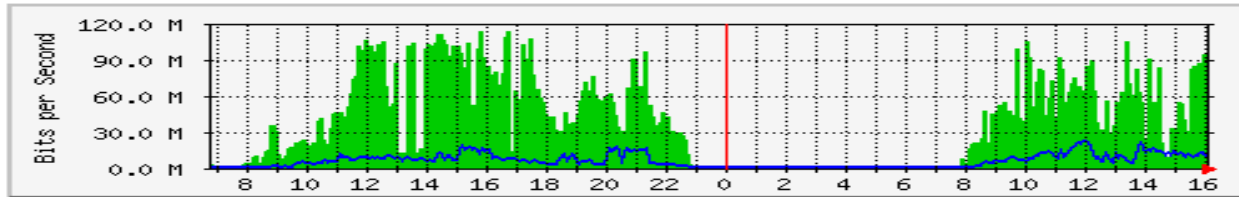

MRTG – Library Pauh Putra

The statistics were last updated **Friday, 31 March 2017 at 16:05**,
at which time 'LIB-1F-BICT1-DSWI' had been up for **36 days, 18:51:25**.

'Daily' Graph (5 Minute Average)

	Max	Average	Current
In	113.6 Mb/s (2.6%)	34.6 Mb/s (0.8%)	14.2 Mb/s (0.3%)
Out	22.8 Mb/s (0.5%)	5550.0 kb/s (0.1%)	8829.5 kb/s (0.2%)