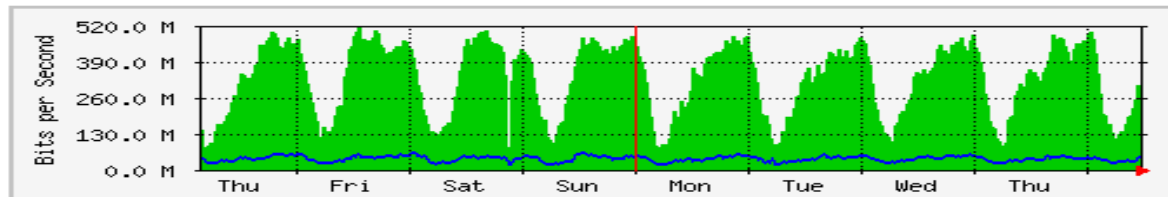

'Weekly' Graph (30 Minute Average)

	Max	Average	Current
In	4180.8 kb/s (43.5%)	2074.6 kb/s (21.6%)	3645.7 kb/s (38.0%)
Out	151.7 kb/s (1.6%)	59.1 kb/s (0.6%)	151.7 kb/s (1.6%)

MRTG - KWSP

The statistics were last updated **Friday, 31 March 2017 at 11:46**,
at which time 'KWSP-NCCOM-9F-SWI' had been up for **52 days, 18:54:49**.

'Daily' Graph (5 Minute Average)

	Max	Average	Current
In	510.5 Mb/s (25.5%)	293.4 Mb/s (14.7%)	353.1 Mb/s (17.7%)
Out	65.3 Mb/s (3.3%)	35.3 Mb/s (1.8%)	38.5 Mb/s (1.9%)

'Weekly' Graph (30 Minute Average)