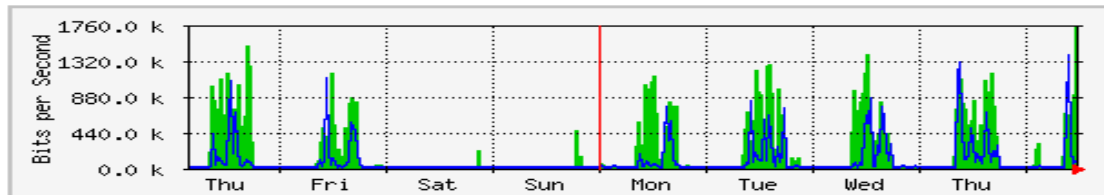

'Daily' Graph (5 Minute Average)

	Max	Average	Current
In	16.2 Mb/s (1.6%)	2405.6 kb/s (0.2%)	4473.5 kb/s (0.4%)
Out	8408.2 kb/s (0.8%)	5137.7 kb/s (0.5%)	4828.2 kb/s (0.5%)

'Weekly' Graph (30 Minute Average)

	Max	Average	Current
In	14.1 Mb/s (1.4%)	1520.1 kb/s (0.2%)	3606.5 kb/s (0.4%)
Out	6761.1 kb/s (0.7%)	5274.6 kb/s (0.5%)	4819.6 kb/s (0.5%)

MRTG – Unit Kebudayaan dan Rekreasi

The statistics were last updated **Friday, 31 March 2017 at 11:44**,
at which time 'Unit_Kluster' had been up for **24 days, 3:34:28**.

'Daily' Graph (5 Minute Average)

	Max	Average	Current
In	1914.8 kb/s (23.9%)	289.5 kb/s (3.6%)	644.8 kb/s (8.1%)
Out	1814.0 kb/s (22.7%)	137.8 kb/s (1.7%)	64.4 kb/s (0.8%)

'Weekly' Graph (30 Minute Average)