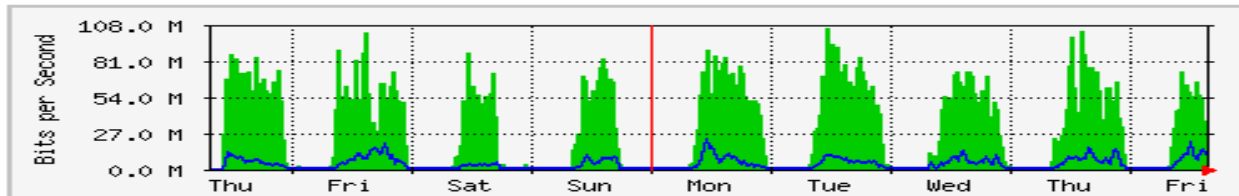

'Daily' Graph (5 Minute Average)

	Max	Average	Current
In	597.2 Mb/s (13.9%)	227.9 Mb/s (5.3%)	334.6 Mb/s (7.8%)
Out	2326.4 kb/s (0.1%)	646.8 kb/s (0.0%)	809.1 kb/s (0.0%)

'Weekly' Graph (30 Minute Average)

	Max	Average	Current
In	526.9 Mb/s (12.3%)	219.1 Mb/s (5.1%)	221.8 Mb/s (5.2%)
Out	6500.6 kb/s (0.2%)	835.1 kb/s (0.0%)	598.3 kb/s (0.0%)

MRTG – Library Pauh Putra

The statistics were last updated **Friday, 31 March 2017 at 16:05**,
at which time 'LIB-1F-BICT1-DSWI' had been up for **36 days, 18:51:25**.

'Daily' Graph (5 Minute Average)

	Max	Average	Current
In	113.6 Mb/s (2.6%)	34.6 Mb/s (0.8%)	14.2 Mb/s (0.3%)
Out	22.8 Mb/s (0.5%)	5550.0 kb/s (0.1%)	8829.5 kb/s (0.2%)

'Weekly' Graph (30 Minute Average)