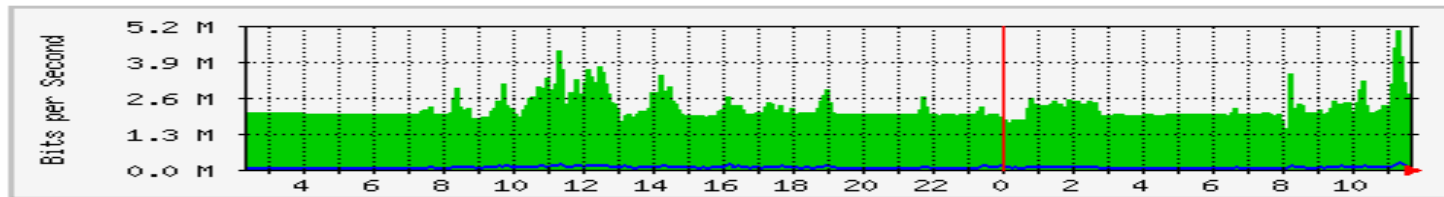

MRTG – Kampus Agrotek

The statistics were last updated **Friday, 31 March 2017 at 11:41**,
at which time 'Router_AgroTek.kukum.edu.my' had been up for **1 day, 20:07:46**.

'Daily' Graph (5 Minute Average)

	Max	Average	Current
In	1469.2 kb/s (95.2%)	245.5 kb/s (15.9%)	162.6 kb/s (10.5%)
Out	796.3 kb/s (51.6%)	30.9 kb/s (2.0%)	21.0 kb/s (1.4%)

'Weekly' Graph (30 Minute Average)

	Max	Average	Current
In	1509.1 kb/s (97.7%)	398.2 kb/s (25.8%)	274.4 kb/s (17.8%)
Out	1011.6 kb/s (65.5%)	65.9 kb/s (4.3%)	22.7 kb/s (1.5%)

MRTG – Jabatan Keselamatan

The statistics were last updated **Friday, 31 March 2017 at 11:43**, at which time 'Kslamatan' had been up for 22 days, 0:57:44.

'Daily' Graph (5 Minute Average)

	Max	Average	Current
In	4993.1 kb/s (52.0%)	2181.0 kb/s (22.7%)	2720.4 kb/s (28.3%)
Out	225.7 kb/s (2.4%)	64.2 kb/s (0.7%)	112.2 kb/s (1.2%)