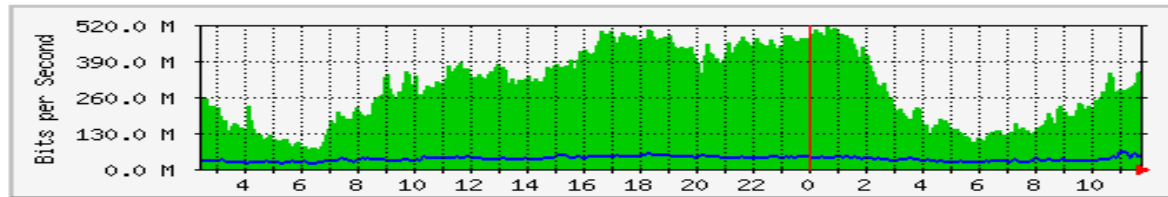

'Weekly' Graph (30 Minute Average)

	Max	Average	Current
In	4180.8 kb/s (43.5%)	2074.6 kb/s (21.6%)	3645.7 kb/s (38.0%)
Out	151.7 kb/s (1.6%)	59.1 kb/s (0.6%)	151.7 kb/s (1.6%)

MRTG - KWSP

The statistics were last updated **Friday, 31 March 2017 at 11:46**,
at which time 'KWSP-NCCOM-9F-SWI' had been up for **52 days, 18:54:49**.

'Daily' Graph (5 Minute Average)

	Max	Average	Current
In	510.5 Mb/s (25.5%)	293.4 Mb/s (14.7%)	353.1 Mb/s (17.7%)
Out	65.3 Mb/s (3.3%)	35.3 Mb/s (1.8%)	38.5 Mb/s (1.9%)

'Weekly' Graph (30 Minute Average)