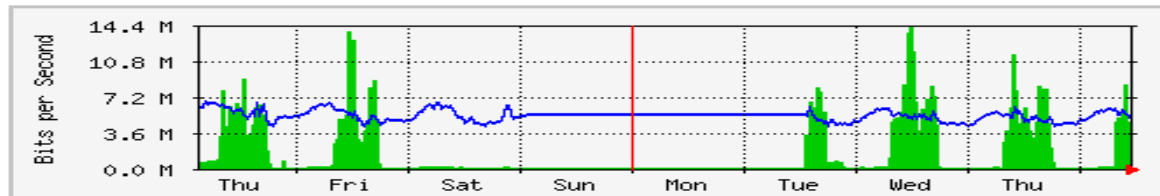

'Daily' Graph (5 Minute Average)

	Max	Average	Current
In	510.5 Mb/s (25.5%)	293.4 Mb/s (14.7%)	353.1 Mb/s (17.7%)
Out	65.3 Mb/s (3.3%)	35.3 Mb/s (1.8%)	38.5 Mb/s (1.9%)

'Weekly' Graph (30 Minute Average)

	Max	Average	Current
In	511.1 Mb/s (25.6%)	322.3 Mb/s (16.1%)	288.8 Mb/s (14.4%)
Out	59.8 Mb/s (3.0%)	38.2 Mb/s (1.9%)	50.4 Mb/s (2.5%)

MRTG – Jabatan Bendahari

The statistics were last updated **Friday, 31 March 2017 at 11:45**,
at which time 'BENDAHARI-PANTRY-1F-SWI' had been up for **4 days, 1:55:58**.

'Daily' Graph (5 Minute Average)

	Max	Average	Current
In	16.2 Mb/s (1.6%)	2405.6 kb/s (0.2%)	4473.5 kb/s (0.4%)
Out	8408.2 kb/s (0.8%)	5137.7 kb/s (0.5%)	4828.2 kb/s (0.5%)

'Weekly' Graph (30 Minute Average)