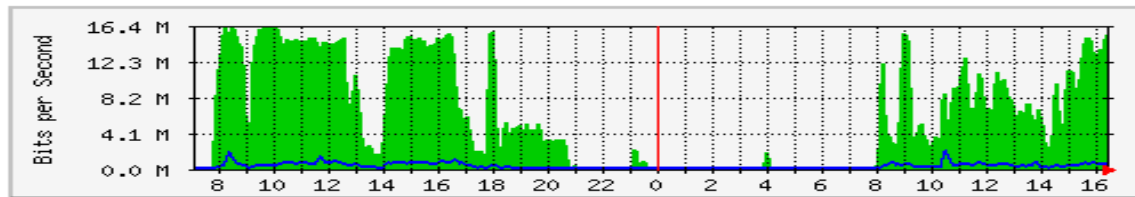

MRTG – Bumita Blok C (Staf)

The statistics were last updated **Friday, 31 March 2017 at 16:27**,
at which time 'BLOK C-STAF-SW-2-MAIN A2N' had been up for 10 days, 8:09:02.

'Daily' Graph (5 Minute Average)

	Max	Average	Current
In	16.4 Mb/s (16.4%)	5951.2 kb/s (6.0%)	15.3 Mb/s (15.3%)
Out	2012.2 kb/s (2.0%)	312.0 kb/s (0.3%)	547.7 kb/s (0.5%)