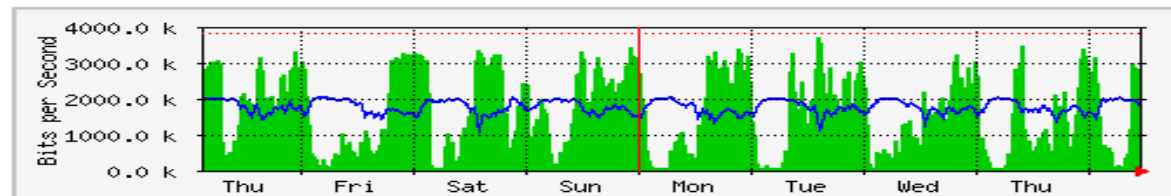

LAPORAN PENGGUNAAN BANDWIDTH DI Kampus UniMAP (Mac 2017)

DISEDIAKAN OLEH: PASUKAN RANGKAIAN

TARIKH: 31/3/2017

MRTG - Kolej Antarabangsa (KA)

The statistics were last updated **Friday, 31 March 2017 at 11:22**,
at which time 'KUM-TA-RTR01.kukum.edu.my' had been up for **33 days, 3:19:31**.

'Daily' Graph (5 Minute Average)

	Max	Average	Current
In	3669.9 kb/s (95.6%)	1250.9 kb/s (32.6%)	1049.2 kb/s (27.3%)
Out	2006.4 kb/s (52.3%)	1777.6 kb/s (46.3%)	1830.4 kb/s (47.7%)

'Weekly' Graph (30 Minute Average)