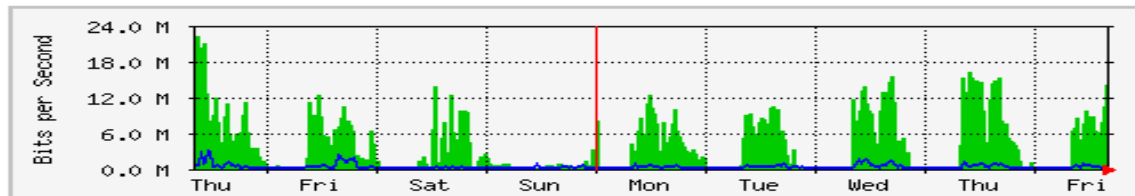

'Daily' Graph (5 Minute Average)

	Max	Average	Current
In	21.0 Mb/s (2.1%)	15.8 Mb/s (1.6%)	11.3 Mb/s (1.1%)
Out	3450.0 kb/s (0.3%)	1131.5 kb/s (0.1%)	445.2 kb/s (0.0%)

'Weekly' Graph (30 Minute Average)

	Max	Average	Current
In	21.5 Mb/s (2.2%)	17.2 Mb/s (1.7%)	12.3 Mb/s (1.2%)
Out	3044.8 kb/s (0.3%)	1216.2 kb/s (0.1%)	685.5 kb/s (0.1%)

MRTG – Bumita Blok C (Staf)

The statistics were last updated **Friday, 31 March 2017 at 16:27**,
at which time 'BLOK C-STAF-SW-2-MAIN A2N' had been up for 10 days, 8:09:02.

'Daily' Graph (5 Minute Average)

	Max	Average	Current
In	16.4 Mb/s (16.4%)	5951.2 kb/s (6.0%)	15.3 Mb/s (15.3%)
Out	2012.2 kb/s (2.0%)	312.0 kb/s (0.3%)	547.7 kb/s (0.5%)

'Weekly' Graph (30 Minute Average)