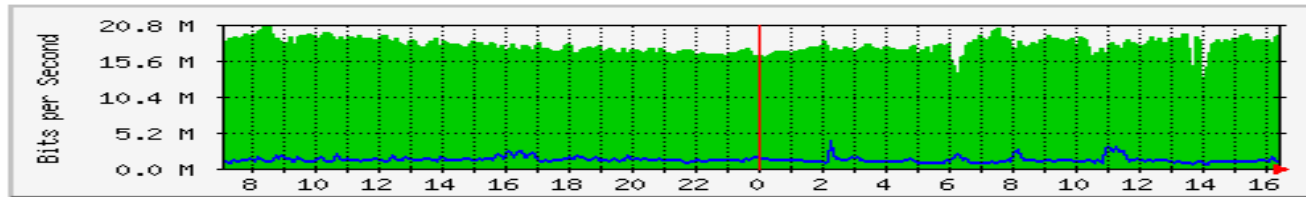

MRTG – Bumita Blok B

The statistics were last updated **Friday, 31 March 2017 at 16:26**,
at which time '**BUMITA-BLOK-B-SW1**' had been up for **9 days, 0:59:05**.

'Daily' Graph (5 Minute Average)

	Max	Average	Current
In	20.8 Mb/s (2.1%)	17.7 Mb/s (1.8%)	19.2 Mb/s (1.9%)
Out	3752.8 kb/s (0.4%)	1182.2 kb/s (0.1%)	1065.3 kb/s (0.1%)