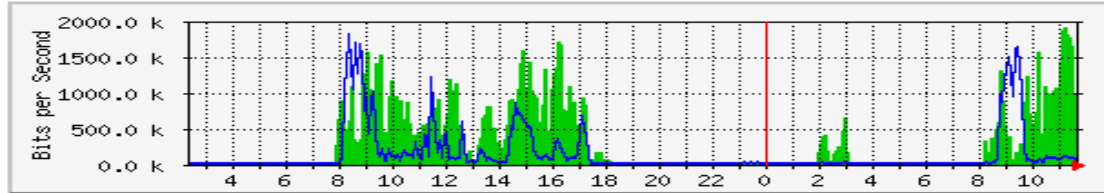

'Daily' Graph (5 Minute Average)

	Max	Average	Current
In	16.2 Mb/s (1.6%)	2405.6 kb/s (0.2%)	4473.5 kb/s (0.4%)
Out	8408.2 kb/s (0.8%)	5137.7 kb/s (0.5%)	4828.2 kb/s (0.5%)

'Weekly' Graph (30 Minute Average)

	Max	Average	Current
In	14.1 Mb/s (1.4%)	1520.1 kb/s (0.2%)	3606.5 kb/s (0.4%)
Out	6761.1 kb/s (0.7%)	5274.6 kb/s (0.5%)	4819.6 kb/s (0.5%)

MRTG – Unit Kebudayaan dan Rekreasi

The statistics were last updated **Friday, 31 March 2017 at 11:44**,
at which time 'Unit_Kluster' had been up for **24 days, 3:34:28**.

'Daily' Graph (5 Minute Average)

	Max	Average	Current
In	1914.8 kb/s (23.9%)	289.5 kb/s (3.6%)	644.8 kb/s (8.1%)
Out	1814.0 kb/s (22.7%)	137.8 kb/s (1.7%)	64.4 kb/s (0.8%)

'Weekly' Graph (30 Minute Average)