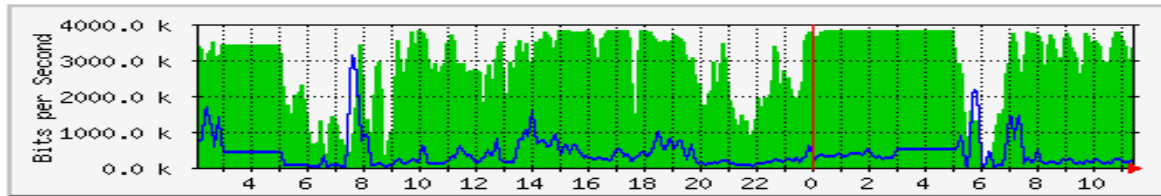

'Daily' Graph (5 Minute Average)

	Max	Average	Current
In	3669.9 kb/s (95.6%)	1250.9 kb/s (32.6%)	1049.2 kb/s (27.3%)
Out	2006.4 kb/s (52.3%)	1777.6 kb/s (46.3%)	1830.4 kb/s (47.7%)

'Weekly' Graph (30 Minute Average)

	Max	Average	Current
In	3694.0 kb/s (96.2%)	1548.5 kb/s (40.3%)	2156.4 kb/s (56.2%)
Out	2012.0 kb/s (52.4%)	1750.1 kb/s (45.6%)	1805.2 kb/s (47.0%)

MRTG – Kampus Simpang Empat

The statistics were last updated **Friday, 31 March 2017 at 11:28**,
at which time 'Simpang4SRX240' had been up for **23 days, 8:12:05**.

'Daily' Graph (5 Minute Average)

	Max	Average	Current
In	3836.3 kb/s (24.0%)	2851.8 kb/s (17.8%)	3353.3 kb/s (21.0%)
Out	3108.3 kb/s (19.4%)	382.1 kb/s (2.4%)	202.2 kb/s (1.3%)

'Weekly' Graph (30 Minute Average)