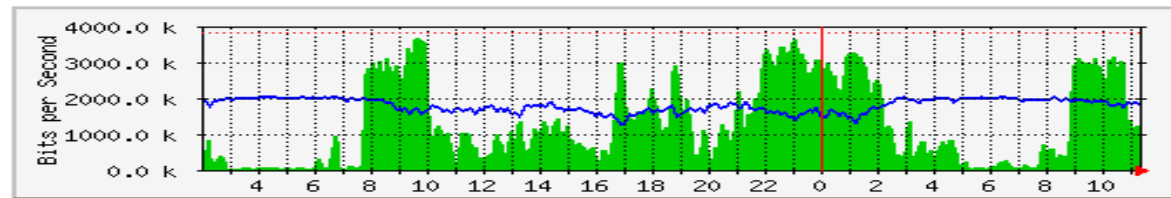

LAPORAN PENGGUNAAN BANDWIDTH DI Kampus UniMAP (Mac 2017)

DISEDIAKAN OLEH: PASUKAN RANGKAIAN

TARIKH: 31/3/2017

MRTG - Kolej Antarabangsa (KA)

The statistics were last updated **Friday, 31 March 2017 at 11:22**,
at which time 'KUM-TA-RTR01.kukum.edu.my' had been up for **33 days, 3:19:31**.

'Daily' Graph (5 Minute Average)

	Max	Average	Current
In	3669.9 kb/s (95.6%)	1250.9 kb/s (32.6%)	1049.2 kb/s (27.3%)
Out	2006.4 kb/s (52.3%)	1777.6 kb/s (46.3%)	1830.4 kb/s (47.7%)

'Weekly' Graph (30 Minute Average)

	Max	Average	Current
In	3694.0 kb/s (96.2%)	1548.5 kb/s (40.3%)	2156.4 kb/s (56.2%)
Out	2012.0 kb/s (52.4%)	1750.1 kb/s (45.6%)	1805.2 kb/s (47.0%)

MRTG – Kampus Simpang Empat

The statistics were last updated **Friday, 31 March 2017 at 11:28**,
at which time 'Simpang4SRX240' had been up for **23 days, 8:12:05**.