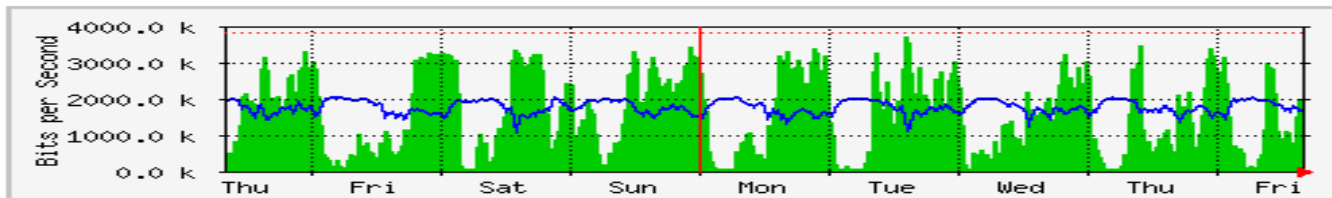

'Daily' Graph (5 Minute Average)

	Max	Average	Current
In	113.6 Mb/s (2.6%)	34.6 Mb/s (0.8%)	14.2 Mb/s (0.3%)
Out	22.8 Mb/s (0.5%)	5550.0 kb/s (0.1%)	8829.5 kb/s (0.2%)

'Weekly' Graph (30 Minute Average)

	Max	Average	Current
In	105.1 Mb/s (2.4%)	30.5 Mb/s (0.7%)	35.7 Mb/s (0.8%)
Out	22.5 Mb/s (0.5%)	3733.4 kb/s (0.1%)	10.8 Mb/s (0.3%)

MRTG – Taman Aman

The statistics were last updated **Friday, 31 March 2017 at 16:07**,
at which time 'KUM-TA-RTR01.kukum.edu.my' had been up for **33 days, 8:04:32**.

'Daily' Graph (5 Minute Average)

	Max	Average	Current
In	3669.9 kb/s (95.6%)	1401.3 kb/s (36.5%)	2236.1 kb/s (58.2%)
Out	2005.0 kb/s (52.2%)	1736.7 kb/s (45.2%)	1338.2 kb/s (34.8%)

'Weekly' Graph (30 Minute Average)