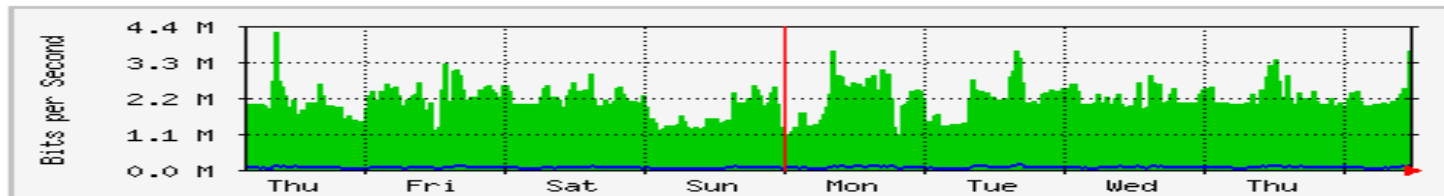

	Max	Average	Current
In	1469.2 kb/s (95.2%)	245.5 kb/s (15.9%)	162.6 kb/s (10.5%)
Out	796.3 kb/s (51.6%)	30.9 kb/s (2.0%)	21.0 kb/s (1.4%)

'Weekly' Graph (30 Minute Average)

	Max	Average	Current
In	1509.1 kb/s (97.7%)	398.2 kb/s (25.8%)	274.4 kb/s (17.8%)
Out	1011.6 kb/s (65.5%)	65.9 kb/s (4.3%)	22.7 kb/s (1.5%)

MRTG – Jabatan Keselamatan

The statistics were last updated **Friday, 31 March 2017 at 11:43**, at which time 'Kslamatan' had been up for 22 days, 0:57:44.

'Daily' Graph (5 Minute Average)

	Max	Average	Current
In	4993.1 kb/s (52.0%)	2181.0 kb/s (22.7%)	2720.4 kb/s (28.3%)
Out	225.7 kb/s (2.4%)	64.2 kb/s (0.7%)	112.2 kb/s (1.2%)

'Weekly' Graph (30 Minute Average)

	Max	Average	Current
In	4180.8 kb/s (43.5%)	2074.6 kb/s (21.6%)	3645.7 kb/s (38.0%)
Out	151.7 kb/s (1.6%)	59.1 kb/s (0.6%)	151.7 kb/s (1.6%)

MRTG - KWSP

The statistics were last updated **Friday, 31 March 2017 at 11:46**,
at which time 'KWSP-NCCOM-9F-SWI' had been up for **52 days, 18:54:49**.