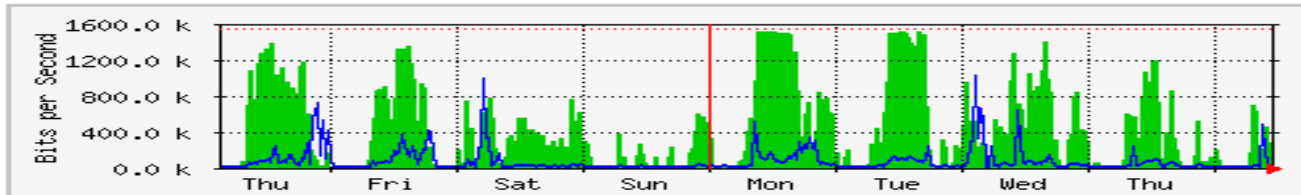

'Daily' Graph (5 Minute Average)

	Max	Average	Current
In	15.5 Mb/s (1.6%)	14.8 Mb/s (1.5%)	14.8 Mb/s (1.5%)
Out	10.1 Mb/s (1.0%)	3682.5 kb/s (0.4%)	3534.8 kb/s (0.4%)

'Weekly' Graph (30 Minute Average)

	Max	Average	Current
In	15.6 Mb/s (1.6%)	14.9 Mb/s (1.5%)	14.8 Mb/s (1.5%)
Out	13.8 Mb/s (1.4%)	3715.6 kb/s (0.4%)	4005.0 kb/s (0.4%)

MRTG – Kampus Agrotek

The statistics were last updated **Friday, 31 March 2017 at 11:41**,
at which time 'Router_AgroTek.kukum.edu.my' had been up for **1 day, 20:07:46**.

'Daily' Graph (5 Minute Average)

	Max	Average	Current
In	1469.2 kb/s (95.2%)	245.5 kb/s (15.9%)	162.6 kb/s (10.5%)
Out	796.3 kb/s (51.6%)	30.9 kb/s (2.0%)	21.0 kb/s (1.4%)

'Weekly' Graph (30 Minute Average)

	Max	Average	Current
In	1509.1 kb/s (97.7%)	398.2 kb/s (25.8%)	274.4 kb/s (17.8%)
Out	1011.6 kb/s (65.5%)	65.9 kb/s (4.3%)	22.7 kb/s (1.5%)