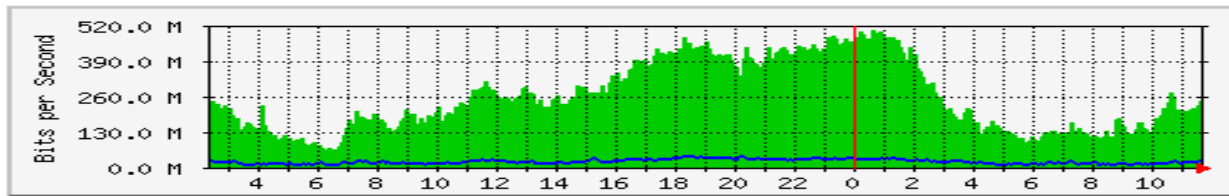

	Max	Average	Current
In	3694.0 kb/s (96.2%)	1548.5 kb/s (40.3%)	2156.4 kb/s (56.2%)
Out	2012.0 kb/s (52.4%)	1750.1 kb/s (45.6%)	1805.2 kb/s (47.0%)

MRTG – Kampus Simpang Empat

The statistics were last updated **Friday, 31 March 2017 at 11:28**,
at which time 'Simpang4SRX240' had been up for **23 days, 8:12:05**.

'Daily' Graph (5 Minute Average)

	Max	Average	Current
In	3836.3 kb/s (24.0%)	2851.8 kb/s (17.8%)	3353.3 kb/s (21.0%)
Out	3108.3 kb/s (19.4%)	382.1 kb/s (2.4%)	202.2 kb/s (1.3%)

'Weekly' Graph (30 Minute Average)

	Max	Average	Current
In	3835.0 kb/s (24.0%)	2998.6 kb/s (18.7%)	3133.9 kb/s (19.6%)
Out	2178.7 kb/s (13.6%)	382.7 kb/s (2.4%)	149.8 kb/s (0.9%)

MRTG – Kampus Wang Ulu

The statistics were last updated **Friday, 31 March 2017 at 11:40**,
at which time 'WANGULU.BLOCK9-GF-SWI' had been up for **52 days, 19:38:27**.

`Daily' Graph (5 Minute Average)

	Max	Average	Current
In	501.4 Mb/s (25.1%)	253.8 Mb/s (12.7%)	242.7 Mb/s (12.1%)
Out	39.0 Mb/s (2.0%)	19.7 Mb/s (1.0%)	23.5 Mb/s (1.2%)

`Weekly' Graph (30 Minute Average)