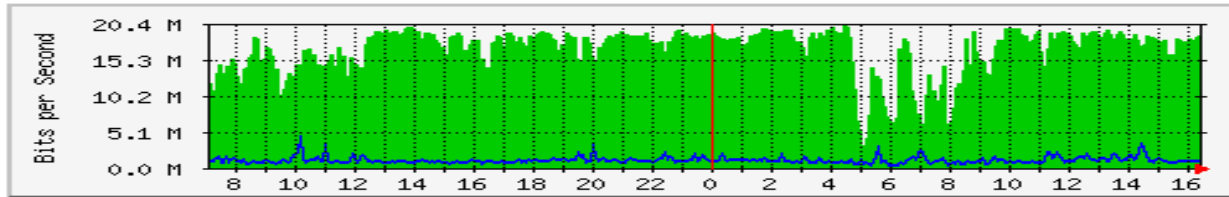

MRTG – Bumita Blok A

The statistics were last updated **Friday, 31 March 2017 at 16:25**,
at which time 'BUMITA-BLOK-A-SWI' had been up for 3 days, 21:13:32.

'Daily' Graph (5 Minute Average)

	Max	Average	Current
In	20.0 Mb/s (2.0%)	16.4 Mb/s (1.6%)	18.7 Mb/s (1.9%)
Out	4314.6 kb/s (0.4%)	1019.1 kb/s (0.1%)	802.4 kb/s (0.1%)