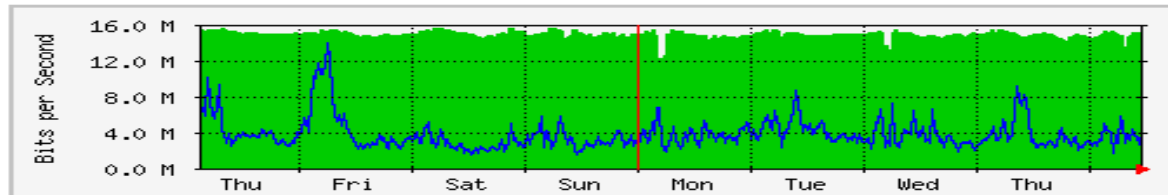

`Daily' Graph (5 Minute Average)

	Max	Average	Current
In	501.4 Mb/s (25.1%)	253.8 Mb/s (12.7%)	242.7 Mb/s (12.1%)
Out	39.0 Mb/s (2.0%)	19.7 Mb/s (1.0%)	23.5 Mb/s (1.2%)

`Weekly' Graph (30 Minute Average)

	Max	Average	Current
In	486.4 Mb/s (24.3%)	285.8 Mb/s (14.3%)	231.4 Mb/s (11.6%)
Out	50.4 Mb/s (2.5%)	25.1 Mb/s (1.3%)	17.4 Mb/s (0.9%)

MRTG – Kampus Uniciti

The statistics were last updated **Friday, 31 March 2017 at 11:41**,
at which time 'UPME-SgCucuh-CE01' had been up for **10 days, 22:24:28**.

'Daily' Graph (5 Minute Average)

	Max	Average	Current
In	15.5 Mb/s (1.6%)	14.8 Mb/s (1.5%)	14.8 Mb/s (1.5%)
Out	10.1 Mb/s (1.0%)	3682.5 kb/s (0.4%)	3534.8 kb/s (0.4%)

'Weekly' Graph (30 Minute Average)

	Max	Average	Current
In	15.6 Mb/s (1.6%)	14.9 Mb/s (1.5%)	14.8 Mb/s (1.5%)
Out	13.8 Mb/s (1.4%)	3715.6 kb/s (0.4%)	4005.0 kb/s (0.4%)