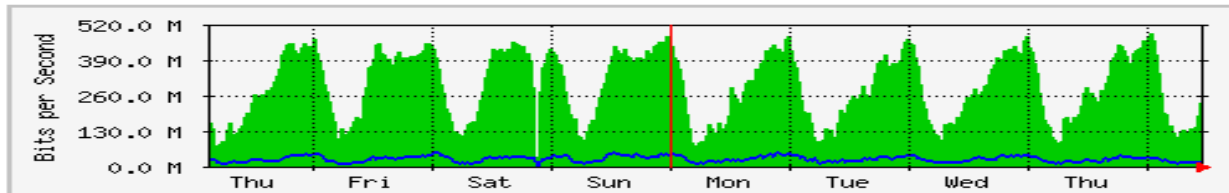

'Daily' Graph (5 Minute Average)

	Max	Average	Current
In	3836.3 kb/s (24.0%)	2851.8 kb/s (17.8%)	3353.3 kb/s (21.0%)
Out	3108.3 kb/s (19.4%)	382.1 kb/s (2.4%)	202.2 kb/s (1.3%)

'Weekly' Graph (30 Minute Average)

	Max	Average	Current
In	3835.0 kb/s (24.0%)	2998.6 kb/s (18.7%)	3133.9 kb/s (19.6%)
Out	2178.7 kb/s (13.6%)	382.7 kb/s (2.4%)	149.8 kb/s (0.9%)

MRTG – Kampus Wang Ulu

The statistics were last updated **Friday, 31 March 2017 at 11:40**,
at which time 'WANGULU.BLOCK9-GF-SWI' had been up for **52 days, 19:38:27**.

`Daily' Graph (5 Minute Average)

	Max	Average	Current
In	501.4 Mb/s (25.1%)	253.8 Mb/s (12.7%)	242.7 Mb/s (12.1%)
Out	39.0 Mb/s (2.0%)	19.7 Mb/s (1.0%)	23.5 Mb/s (1.2%)

`Weekly' Graph (30 Minute Average)