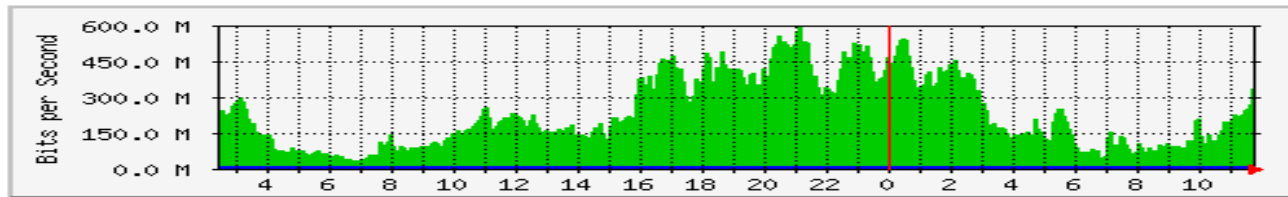

'Daily' Graph (5 Minute Average)

	Max	Average	Current
In	1914.8 kb/s (23.9%)	289.5 kb/s (3.6%)	644.8 kb/s (8.1%)
Out	1814.0 kb/s (22.7%)	137.8 kb/s (1.7%)	64.4 kb/s (0.8%)

'Weekly' Graph (30 Minute Average)

'Daily' Graph (5 Minute Average)

	Max	Average	Current
In	597.2 Mb/s (13.9%)	227.9 Mb/s (5.3%)	334.6 Mb/s (7.8%)
Out	2326.4 kb/s (0.1%)	646.8 kb/s (0.0%)	809.1 kb/s (0.0%)

'Weekly' Graph (30 Minute Average)