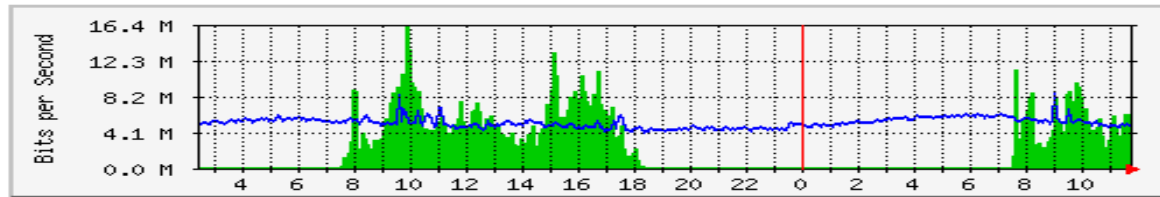

'Weekly' Graph (30 Minute Average)

	Max	Average	Current
In	4180.8 kb/s (43.5%)	2074.6 kb/s (21.6%)	3645.7 kb/s (38.0%)
Out	151.7 kb/s (1.6%)	59.1 kb/s (0.6%)	151.7 kb/s (1.6%)

MRTG - KWSP

The statistics were last updated **Friday, 31 March 2017 at 11:46**,
at which time 'KWSP-NCCOM-9F-SWI' had been up for **52 days, 18:54:49**.

'Daily' Graph (5 Minute Average)

	Max	Average	Current
In	510.5 Mb/s (25.5%)	293.4 Mb/s (14.7%)	353.1 Mb/s (17.7%)
Out	65.3 Mb/s (3.3%)	35.3 Mb/s (1.8%)	38.5 Mb/s (1.9%)

'Weekly' Graph (30 Minute Average)

'Daily' Graph (5 Minute Average)

	Max	Average	Current
In	16.2 Mb/s (1.6%)	2405.6 kb/s (0.2%)	4473.5 kb/s (0.4%)
Out	8408.2 kb/s (0.8%)	5137.7 kb/s (0.5%)	4828.2 kb/s (0.5%)

'Weekly' Graph (30 Minute Average)