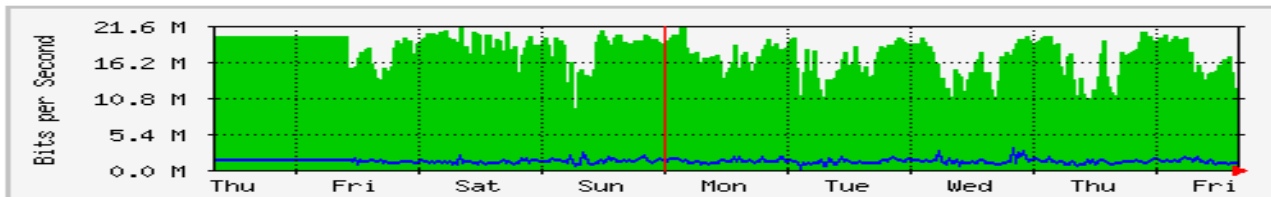

'Daily' Graph (5 Minute Average)

	Max	Average	Current
In	20.8 Mb/s (2.1%)	17.7 Mb/s (1.8%)	19.2 Mb/s (1.9%)
Out	3752.8 kb/s (0.4%)	1182.2 kb/s (0.1%)	1065.3 kb/s (0.1%)

'Weekly' Graph (30 Minute Average)

	Max	Average	Current
In	21.9 Mb/s (2.2%)	17.4 Mb/s (1.7%)	19.1 Mb/s (1.9%)
Out	3390.5 kb/s (0.3%)	1273.7 kb/s (0.1%)	926.2 kb/s (0.1%)

MRTG – Bumita Blok C (Student)

The statistics were last updated **Friday, 31 March 2017 at 16:25**,
at which time 'BUMITA-BLOK-C-SWI' had been up for **9:15:03**.

'Daily' Graph (5 Minute Average)

	Max	Average	Current
In	21.0 Mb/s (2.1%)	15.8 Mb/s (1.6%)	11.3 Mb/s (1.1%)
Out	3450.0 kb/s (0.3%)	1131.5 kb/s (0.1%)	445.2 kb/s (0.0%)

'Weekly' Graph (30 Minute Average)