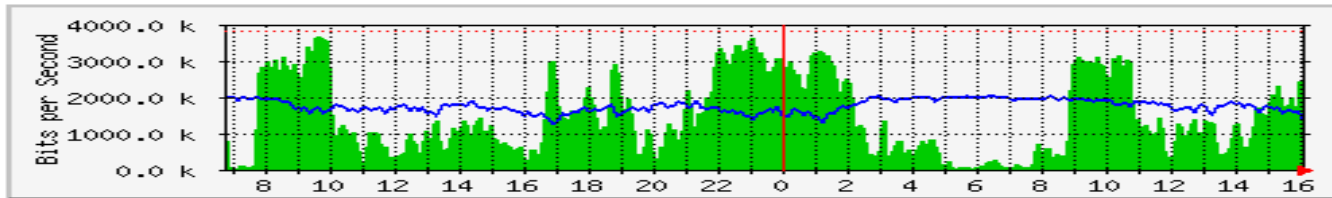

MRTG – Taman Aman

The statistics were last updated **Friday, 31 March 2017 at 16:07**,
at which time 'KUM-TA-RTR01.kukum.edu.my' had been up for **33 days, 8:04:32**.

'Daily' Graph (5 Minute Average)

	Max	Average	Current
In	3669.9 kb/s (95.6%)	1401.3 kb/s (36.5%)	2236.1 kb/s (58.2%)
Out	2005.0 kb/s (52.2%)	1736.7 kb/s (45.2%)	1338.2 kb/s (34.8%)