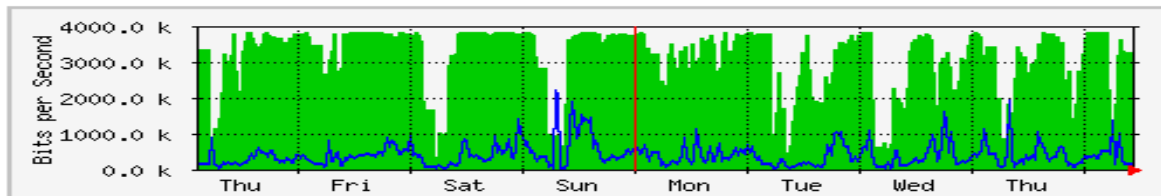

'Daily' Graph (5 Minute Average)

	Max	Average	Current
In	3669.9 kb/s (95.6%)	1250.9 kb/s (32.6%)	1049.2 kb/s (27.3%)
Out	2006.4 kb/s (52.3%)	1777.6 kb/s (46.3%)	1830.4 kb/s (47.7%)

'Weekly' Graph (30 Minute Average)

	Max	Average	Current
In	3694.0 kb/s (96.2%)	1548.5 kb/s (40.3%)	2156.4 kb/s (56.2%)
Out	2012.0 kb/s (52.4%)	1750.1 kb/s (45.6%)	1805.2 kb/s (47.0%)

MRTG – Kampus Simpang Empat

The statistics were last updated **Friday, 31 March 2017 at 11:28**,
at which time 'Simpang4SRX240' had been up for **23 days, 8:12:05**.

'Daily' Graph (5 Minute Average)

	Max	Average	Current
In	3836.3 kb/s (24.0%)	2851.8 kb/s (17.8%)	3353.3 kb/s (21.0%)
Out	3108.3 kb/s (19.4%)	382.1 kb/s (2.4%)	202.2 kb/s (1.3%)

'Weekly' Graph (30 Minute Average)