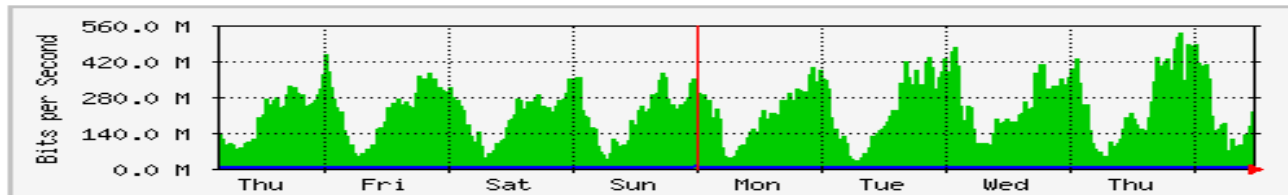

'Daily' Graph (5 Minute Average)

	Max	Average	Current
In	1914.8 kb/s (23.9%)	289.5 kb/s (3.6%)	644.8 kb/s (8.1%)
Out	1814.0 kb/s (22.7%)	137.8 kb/s (1.7%)	64.4 kb/s (0.8%)

'Weekly' Graph (30 Minute Average)

	Max	Average	Current
In	1740.6 kb/s (21.8%)	199.0 kb/s (2.5%)	1740.6 kb/s (21.8%)
Out	1379.8 kb/s (17.2%)	76.3 kb/s (1.0%)	94.9 kb/s (1.2%)

MRTG – PFI

The statistics were last updated **Friday, 31 March 2017 at 11:46**,
at which time 'KKPI-BLOCK-F-GF-DS' had been up for 20 days, 15:52:29.

'Daily' Graph (5 Minute Average)

	Max	Average	Current
In	597.2 Mb/s (13.9%)	227.9 Mb/s (5.3%)	334.6 Mb/s (7.8%)
Out	2326.4 kb/s (0.1%)	646.8 kb/s (0.0%)	809.1 kb/s (0.0%)

'Weekly' Graph (30 Minute Average)