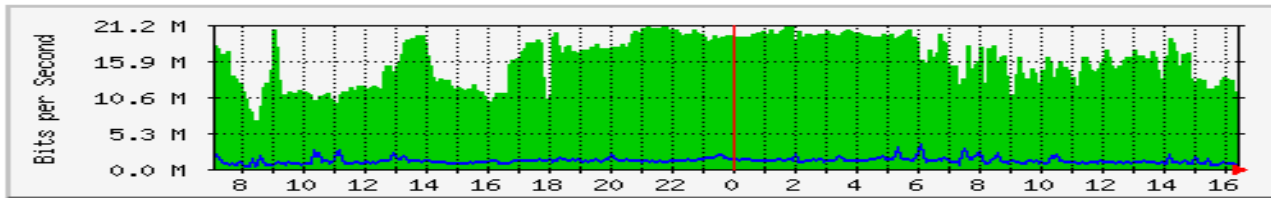

MRTG – Bumita Blok C (Student)

The statistics were last updated **Friday, 31 March 2017 at 16:25**,
at which time 'BUMITA-BLOK-C-SWI' had been up for **9:15:03**.

'Daily' Graph (5 Minute Average)

	Max	Average	Current
In	21.0 Mb/s (2.1%)	15.8 Mb/s (1.6%)	11.3 Mb/s (1.1%)
Out	3450.0 kb/s (0.3%)	1131.5 kb/s (0.1%)	445.2 kb/s (0.0%)