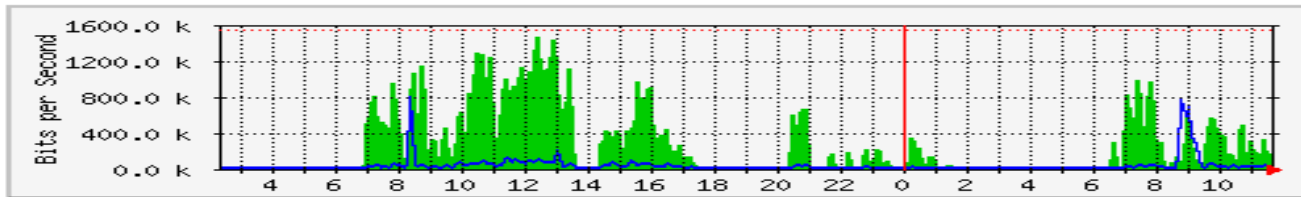

'Daily' Graph (5 Minute Average)

	Max	Average	Current
In	15.5 Mb/s (1.6%)	14.8 Mb/s (1.5%)	14.8 Mb/s (1.5%)
Out	10.1 Mb/s (1.0%)	3682.5 kb/s (0.4%)	3534.8 kb/s (0.4%)

'Weekly' Graph (30 Minute Average)

	Max	Average	Current
In	15.6 Mb/s (1.6%)	14.9 Mb/s (1.5%)	14.8 Mb/s (1.5%)
Out	13.8 Mb/s (1.4%)	3715.6 kb/s (0.4%)	4005.0 kb/s (0.4%)

MRTG – Kampus Agrotek

The statistics were last updated **Friday, 31 March 2017 at 11:41**,
at which time 'Router_AgroTek.kukum.edu.my' had been up for **1 day, 20:07:46**.

'Daily' Graph (5 Minute Average)

	Max	Average	Current
In	1469.2 kb/s (95.2%)	245.5 kb/s (15.9%)	162.6 kb/s (10.5%)
Out	796.3 kb/s (51.6%)	30.9 kb/s (2.0%)	21.0 kb/s (1.4%)

'Weekly' Graph (30 Minute Average)

	Max	Average	Current
In	1509.1 kb/s (97.7%)	398.2 kb/s (25.8%)	274.4 kb/s (17.8%)
Out	1011.6 kb/s (65.5%)	65.9 kb/s (4.3%)	22.7 kb/s (1.5%)