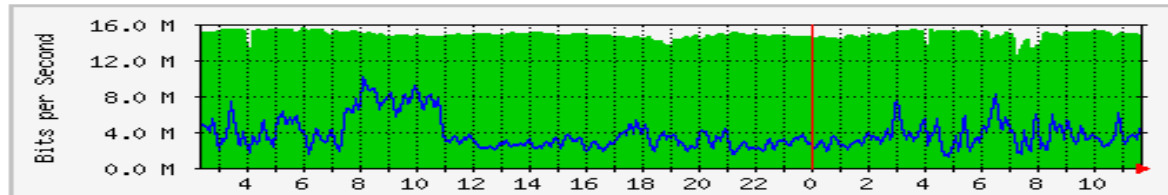

	Max	Average	Current
In	3835.0 kb/s (24.0%)	2998.6 kb/s (18.7%)	3133.9 kb/s (19.6%)
Out	2178.7 kb/s (13.6%)	382.7 kb/s (2.4%)	149.8 kb/s (0.9%)

MRTG – Kampus Wang Ulu

The statistics were last updated **Friday, 31 March 2017 at 11:40**,
at which time 'WANGULU.BLOCK9-GF-SWI' had been up for **52 days, 19:38:27**.

`Daily' Graph (5 Minute Average)

	Max	Average	Current
In	501.4 Mb/s (25.1%)	253.8 Mb/s (12.7%)	242.7 Mb/s (12.1%)
Out	39.0 Mb/s (2.0%)	19.7 Mb/s (1.0%)	23.5 Mb/s (1.2%)

`Weekly' Graph (30 Minute Average)

'Daily' Graph (5 Minute Average)

	Max	Average	Current
In	15.5 Mb/s (1.6%)	14.8 Mb/s (1.5%)	14.8 Mb/s (1.5%)
Out	10.1 Mb/s (1.0%)	3682.5 kb/s (0.4%)	3534.8 kb/s (0.4%)

'Weekly' Graph (30 Minute Average)

	Max	Average	Current
In	15.6 Mb/s (1.6%)	14.9 Mb/s (1.5%)	14.8 Mb/s (1.5%)
Out	13.8 Mb/s (1.4%)	3715.6 kb/s (0.4%)	4005.0 kb/s (0.4%)