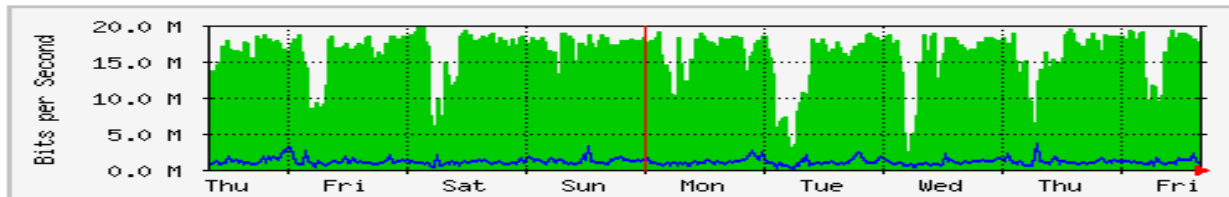

'Daily' Graph (5 Minute Average)

	Max	Average	Current
In	3669.9 kb/s (95.6%)	1401.3 kb/s (36.5%)	2236.1 kb/s (58.2%)
Out	2005.0 kb/s (52.2%)	1736.7 kb/s (45.2%)	1338.2 kb/s (34.8%)

'Weekly' Graph (30 Minute Average)

	Max	Average	Current
In	3694.0 kb/s (96.2%)	1515.9 kb/s (39.5%)	1898.4 kb/s (49.4%)
Out	2012.0 kb/s (52.4%)	1743.0 kb/s (45.4%)	1581.2 kb/s (41.2%)

MRTG – Bumita Blok A

The statistics were last updated **Friday, 31 March 2017 at 16:25**,
at which time 'BUMITA-BLOK-A-SWI' had been up for 3 days, 21:13:32.

'Daily' Graph (5 Minute Average)

	Max	Average	Current
In	20.0 Mb/s (2.0%)	16.4 Mb/s (1.6%)	18.7 Mb/s (1.9%)
Out	4314.6 kb/s (0.4%)	1019.1 kb/s (0.1%)	802.4 kb/s (0.1%)

'Weekly' Graph (30 Minute Average)