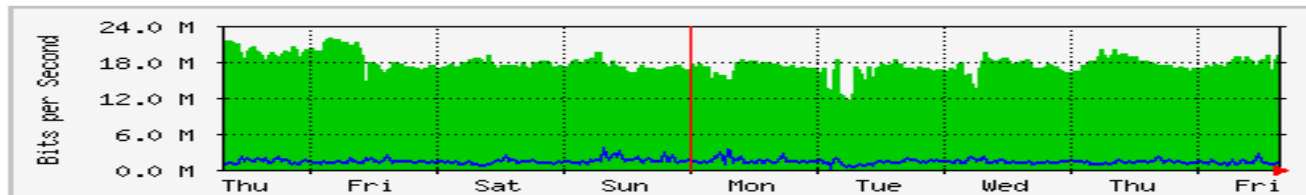

	Max	Average	Current
In	19.9 Mb/s (2.0%)	15.7 Mb/s (1.6%)	17.6 Mb/s (1.8%)
Out	3575.0 kb/s (0.4%)	1026.6 kb/s (0.1%)	910.3 kb/s (0.1%)

MRTG – Bumita Blok B

The statistics were last updated **Friday, 31 March 2017 at 16:26**,
at which time '**BUMITA-BLOK-B-SW1**' had been up for **9 days, 0:59:05**.

'Daily' Graph (5 Minute Average)

	Max	Average	Current
In	20.8 Mb/s (2.1%)	17.7 Mb/s (1.8%)	19.2 Mb/s (1.9%)
Out	3752.8 kb/s (0.4%)	1182.2 kb/s (0.1%)	1065.3 kb/s (0.1%)

'Weekly' Graph (30 Minute Average)