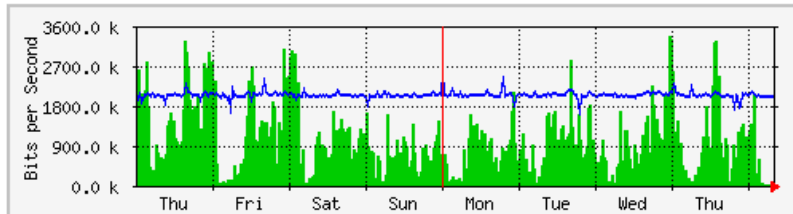

LAPORAN PENGGUNAAN BANDWIDTH DI Kampus UniMAP (April 2018)

DISEDIAKAN OLEH: MOHD ZHAFRI B. NORZALLI

TARIKH: 18/5/2018

MRTG - Kolej Antarabangsa (KA)

The statistics were last updated **Friday, 18 May 2018 at 8:19**,
at which time 'KUM-TA-RTR01.kukum.edu.my' had been up for **10 days, 15:43:02**.

'Daily' Graph (5 Minute Average)

	Max	Average	Current
In	3643.1 kb/s (94.9%)	911.1 kb/s (23.7%)	61.8 kb/s (1.6%)
Out	2937.4 kb/s (76.5%)	2023.8 kb/s (52.7%)	2010.4 kb/s (52.4%)

'Weekly' Graph (30 Minute Average)

	Max	Average	Current
In	3373.5 kb/s (87.9%)	958.4 kb/s (25.0%)	32.6 kb/s (0.9%)
Out	2559.9 kb/s (66.7%)	2029.9 kb/s (52.9%)	1986.7 kb/s (51.7%)

MRTG – Kampus Simpang Empat

The statistics were last updated **Friday, 18 May 2018 at 8:19**,
at which time 'Simpang4SRX240' had been up for **32 days, 10:53:43**.

'Daily' Graph (5 Minute Average)

	Max	Average	Current
In	3073.6 kb/s (19.2%)	2394.7 kb/s (15.0%)	6224.0 b/s (0.0%)
Out	3522.7 kb/s (22.0%)	301.0 kb/s (1.9%)	8144.0 b/s (0.1%)

'Weekly' Graph (30 Minute Average)