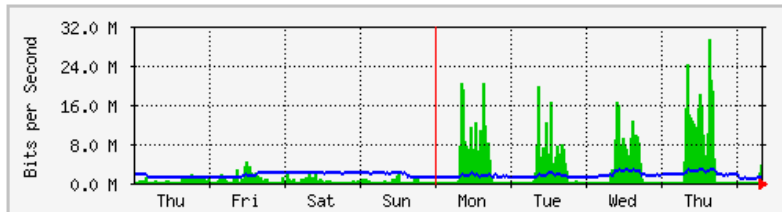

'Daily' Graph (5 Minute Average)

	Max	Average	Current
In	685.5 Mb/s (34.3%)	338.7 Mb/s (16.9%)	125.9 Mb/s (6.3%)
Out	53.6 Mb/s (2.7%)	25.6 Mb/s (1.3%)	9031.7 kb/s (0.5%)

'Weekly' Graph (30 Minute Average)

	Max	Average	Current
In	666.7 Mb/s (33.3%)	323.6 Mb/s (16.2%)	28.9 Mb/s (1.4%)
Out	51.2 Mb/s (2.6%)	25.0 Mb/s (1.3%)	5912.9 kb/s (0.3%)

MRTG – Jabatan Bendahari

The statistics were last updated **Friday, 18 May 2018 at 8:26**,
at which time 'BENDAHARI-PANTRY-1F-SW1' had been up for **416 days, 22:37:47**.

'Daily' Graph (5 Minute Average)

	Max	Average	Current
In	42.2 Mb/s (4.2%)	4277.5 kb/s (0.4%)	14.1 Mb/s (1.4%)
Out	3128.0 kb/s (0.3%)	1790.0 kb/s (0.2%)	1689.8 kb/s (0.2%)

'Weekly' Graph (30 Minute Average)