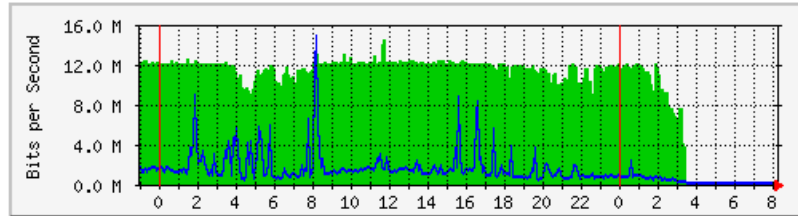

'Daily' Graph (5 Minute Average)

	Max	Average	Current
In	651.3 Mb/s (32.6%)	283.8 Mb/s (14.2%)	372.8 kb/s (0.0%)
Out	47.7 Mb/s (2.4%)	18.7 Mb/s (0.9%)	947.4 kb/s (0.0%)

'Weekly' Graph (30 Minute Average)

	Max	Average	Current
In	632.0 Mb/s (31.6%)	285.4 Mb/s (14.3%)	336.7 kb/s (0.0%)
Out	46.2 Mb/s (2.3%)	19.2 Mb/s (1.0%)	969.4 kb/s (0.0%)

MRTG – Kampus Uniciti

The statistics were last updated **Friday, 18 May 2018 at 8:19**,
at which time 'UPME-SgCucuh-CE01' had been up for **97 days, 15:29:52**.

'Daily' Graph (5 Minute Average)

	Max	Average	Current
In	14.5 Mb/s (1.4%)	9762.4 kb/s (1.0%)	42.0 kb/s (0.0%)
Out	14.8 Mb/s (1.5%)	1317.4 kb/s (0.1%)	72.8 kb/s (0.0%)

'Weekly' Graph (30 Minute Average)

	Max	Average	Current
In	13.3 Mb/s (1.3%)	10.9 Mb/s (1.1%)	10.4 kb/s (0.0%)
Out	7703.4 kb/s (0.8%)	1492.1 kb/s (0.1%)	21.2 kb/s (0.0%)