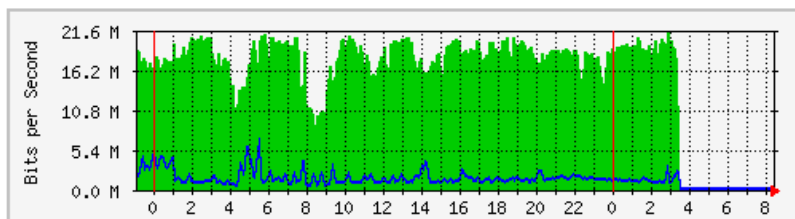

	Max	Average	Current
In	44.2 Mb/s (4.4%)	15.1 Mb/s (1.5%)	379.1 kb/s (0.0%)
Out	560.7 Mb/s (56.1%)	263.9 Mb/s (26.4%)	198.8 kb/s (0.0%)

MRTG – Library Pauh Putra

The statistics were last updated **Friday, 18 May 2018 at 8:26**,
at which time 'LIB-1F-BICT1-DSWI' had been up for 77 days, 9:30:27.

'Daily' Graph (5 Minute Average)

	Max	Average	Current
In	107.5 Mb/s (2.5%)	21.1 Mb/s (0.5%)	18.4 Mb/s (0.4%)
Out	36.8 Mb/s (0.9%)	22.7 Mb/s (0.5%)	23.8 Mb/s (0.6%)

'Weekly' Graph (30 Minute Average)

	Max	Average	Current
In	132.3 Mb/s (3.1%)	18.1 Mb/s (0.4%)	17.0 Mb/s (0.4%)
Out	41.6 Mb/s (1.0%)	21.5 Mb/s (0.5%)	25.5 Mb/s (0.6%)

MRTG – Bumita Blok A

The statistics were last updated **Friday, 18 May 2018 at 8:28**,
at which time 'BUMITA-BLOK-A-SWI' had been up for **12 days, 21:40:34**.

'Daily' Graph (5 Minute Average)

	Max	Average	Current
In	21.3 Mb/s (2.1%)	15.2 Mb/s (1.5%)	21.6 kb/s (0.0%)
Out	6753.2 kb/s (0.7%)	1369.1 kb/s (0.1%)	61.6 kb/s (0.0%)