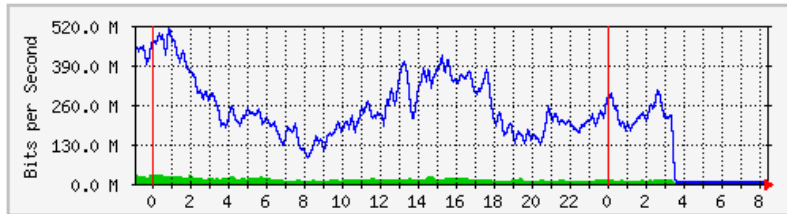

'Daily' Graph (5 Minute Average)

	Max	Average	Current
In	470.2 Mb/s (10.9%)	185.7 Mb/s (4.3%)	126.7 kb/s (0.0%)
Out	47.7 Mb/s (1.1%)	22.1 Mb/s (0.5%)	990.6 kb/s (0.0%)

'Weekly' Graph (30 Minute Average)

	Max	Average	Current
In	610.4 Mb/s (14.2%)	169.4 Mb/s (3.9%)	213.0 kb/s (0.0%)
Out	116.3 Mb/s (2.7%)	24.8 Mb/s (0.6%)	1009.4 kb/s (0.0%)

MRTG – PFI 2

The statistics were last updated **Friday, 18 May 2018 at 8:27**,
at which time 'KKP1-BLOCK-F-GF-DS' had been up for **127 days, 7:58:58**.

'Daily' Graph (5 Minute Average)

	Max	Average	Current
In	29.6 Mb/s (3.0%)	11.5 Mb/s (1.1%)	391.2 kb/s (0.0%)
Out	514.0 Mb/s (51.4%)	214.7 Mb/s (21.5%)	191.8 kb/s (0.0%)

'Weekly' Graph (30 Minute Average)