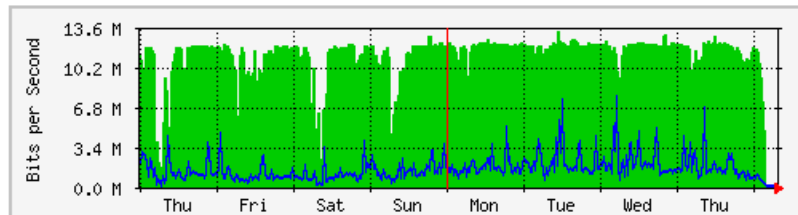

'Daily' Graph (5 Minute Average)

	Max	Average	Current
In	651.3 Mb/s (32.6%)	283.8 Mb/s (14.2%)	372.8 kb/s (0.0%)
Out	47.7 Mb/s (2.4%)	18.7 Mb/s (0.9%)	947.4 kb/s (0.0%)

'Weekly' Graph (30 Minute Average)

	Max	Average	Current
In	632.0 Mb/s (31.6%)	285.4 Mb/s (14.3%)	336.7 kb/s (0.0%)
Out	46.2 Mb/s (2.3%)	19.2 Mb/s (1.0%)	969.4 kb/s (0.0%)

MRTG – Kampus Uniciti

The statistics were last updated **Friday, 18 May 2018 at 8:19**,
at which time 'UPME-SgCucuh-CE01' had been up for **97 days, 15:29:52**.

'Daily' Graph (5 Minute Average)

	Max	Average	Current
In	14.5 Mb/s (1.4%)	9762.4 kb/s (1.0%)	42.0 kb/s (0.0%)
Out	14.8 Mb/s (1.5%)	1317.4 kb/s (0.1%)	72.8 kb/s (0.0%)

'Weekly' Graph (30 Minute Average)

	Max	Average	Current
In	13.3 Mb/s (1.3%)	10.9 Mb/s (1.1%)	10.4 kb/s (0.0%)
Out	7703.4 kb/s (0.8%)	1492.1 kb/s (0.1%)	21.2 kb/s (0.0%)