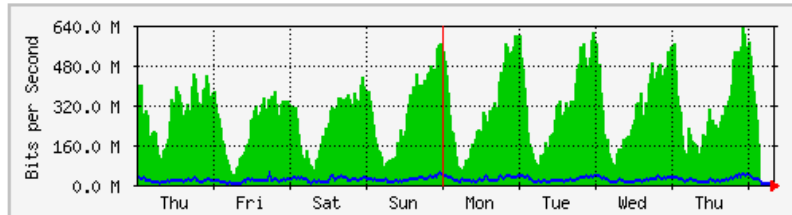

'Daily' Graph (5 Minute Average)

	Max	Average	Current
In	3073.6 kb/s (19.2%)	2394.7 kb/s (15.0%)	6224.0 b/s (0.0%)
Out	3522.7 kb/s (22.0%)	301.0 kb/s (1.9%)	8144.0 b/s (0.1%)

'Weekly' Graph (30 Minute Average)

	Max	Average	Current
In	3039.1 kb/s (19.0%)	2145.0 kb/s (13.4%)	5872.0 b/s (0.0%)
Out	3427.7 kb/s (21.4%)	285.5 kb/s (1.8%)	8224.0 b/s (0.1%)

MRTG – Kampus Wang Ulu

The statistics were last updated **Friday, 18 May 2018 at 8:22**,
at which time 'WANGULU.BLOCK9-GF-SWI' had been up for **283 days, 23:36:37**.

'Daily' Graph (5 Minute Average)

	Max	Average	Current
In	651.3 Mb/s (32.6%)	283.8 Mb/s (14.2%)	372.8 kb/s (0.0%)
Out	47.7 Mb/s (2.4%)	18.7 Mb/s (0.9%)	947.4 kb/s (0.0%)

'Weekly' Graph (30 Minute Average)