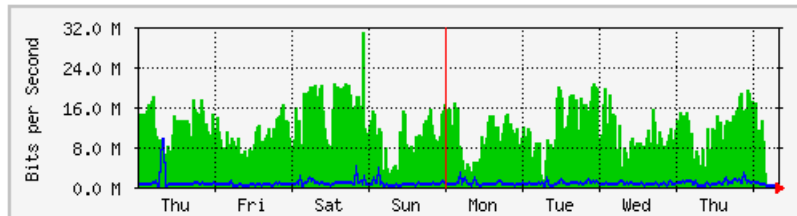

MRTG – Bumita Blok A

The statistics were last updated **Friday, 18 May 2018 at 8:28**,
at which time 'BUMITA-BLOK-A-SWI' had been up for **12 days, 21:40:34**.

'Daily' Graph (5 Minute Average)

	Max	Average	Current
In	21.3 Mb/s (2.1%)	15.2 Mb/s (1.5%)	21.6 kb/s (0.0%)
Out	6753.2 kb/s (0.7%)	1369.1 kb/s (0.1%)	61.6 kb/s (0.0%)

'Weekly' Graph (30 Minute Average)

	Max	Average	Current
In	21.1 Mb/s (2.1%)	16.1 Mb/s (1.6%)	24.8 kb/s (0.0%)
Out	4239.0 kb/s (0.4%)	1288.4 kb/s (0.1%)	51.8 kb/s (0.0%)

MRTG – Bumita Blok B

The statistics were last updated **Friday, 18 May 2018 at 8:28**,
at which time 'BUMITA-BLOK-B-SW1' had been up for 17:01:06.

'Daily' Graph (5 Minute Average)

	Max	Average	Current
In	20.4 Mb/s (2.0%)	10.1 Mb/s (1.0%)	7320.0 b/s (0.0%)
Out	4787.1 kb/s (0.5%)	666.4 kb/s (0.1%)	17.1 kb/s (0.0%)

'Weekly' Graph (30 Minute Average)

	Max	Average	Current
In	31.0 Mb/s (3.1%)	11.0 Mb/s (1.1%)	8824.0 b/s (0.0%)
Out	9586.1 kb/s (1.0%)	669.7 kb/s (0.1%)	25.8 kb/s (0.0%)