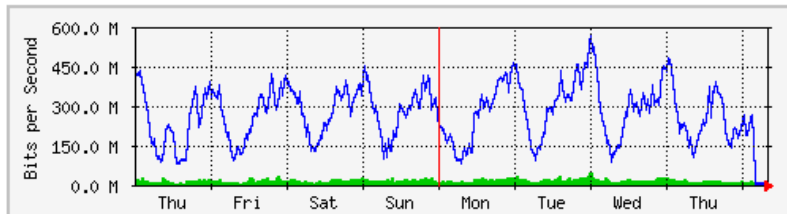

'Daily' Graph (5 Minute Average)

	Max	Average	Current
In	470.2 Mb/s (10.9%)	185.7 Mb/s (4.3%)	126.7 kb/s (0.0%)
Out	47.7 Mb/s (1.1%)	22.1 Mb/s (0.5%)	990.6 kb/s (0.0%)

'Weekly' Graph (30 Minute Average)

	Max	Average	Current
In	610.4 Mb/s (14.2%)	169.4 Mb/s (3.9%)	213.0 kb/s (0.0%)
Out	116.3 Mb/s (2.7%)	24.8 Mb/s (0.6%)	1009.4 kb/s (0.0%)

MRTG – PFI 2

The statistics were last updated **Friday, 18 May 2018 at 8:27**,
at which time 'KKP1-BLOCK-F-GF-DS' had been up for **127 days, 7:58:58**.

'Daily' Graph (5 Minute Average)

	Max	Average	Current
In	29.6 Mb/s (3.0%)	11.5 Mb/s (1.1%)	391.2 kb/s (0.0%)
Out	514.0 Mb/s (51.4%)	214.7 Mb/s (21.5%)	191.8 kb/s (0.0%)

'Weekly' Graph (30 Minute Average)

	Max	Average	Current
In	44.2 Mb/s (4.4%)	15.1 Mb/s (1.5%)	379.1 kb/s (0.0%)
Out	560.7 Mb/s (56.1%)	263.9 Mb/s (26.4%)	198.8 kb/s (0.0%)

MRTG – Library Pauh Putra

The statistics were last updated **Friday, 18 May 2018 at 8:26**,
at which time 'LIB-1F-BICT1-DSWI' had been up for 77 days, 9:30:27.