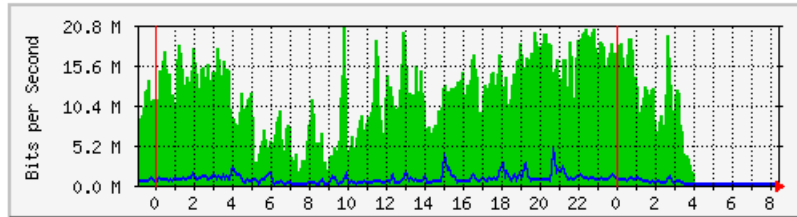

MRTG – Bumita Blok A

The statistics were last updated **Friday, 18 May 2018 at 8:28**,
at which time 'BUMITA-BLOK-A-SWI' had been up for **12 days, 21:40:34**.

'Daily' Graph (5 Minute Average)

	Max	Average	Current
In	21.3 Mb/s (2.1%)	15.2 Mb/s (1.5%)	21.6 kb/s (0.0%)
Out	6753.2 kb/s (0.7%)	1369.1 kb/s (0.1%)	61.6 kb/s (0.0%)

'Weekly' Graph (30 Minute Average)

	Max	Average	Current
In	21.1 Mb/s (2.1%)	16.1 Mb/s (1.6%)	24.8 kb/s (0.0%)
Out	4239.0 kb/s (0.4%)	1288.4 kb/s (0.1%)	51.8 kb/s (0.0%)

MRTG – Bumita Blok B

The statistics were last updated **Friday, 18 May 2018 at 8:28**,
at which time 'BUMITA-BLOK-B-SW1' had been up for 17:01:06.

'Daily' Graph (5 Minute Average)

	Max	Average	Current
In	20.4 Mb/s (2.0%)	10.1 Mb/s (1.0%)	7320.0 b/s (0.0%)
Out	4787.1 kb/s (0.5%)	666.4 kb/s (0.1%)	17.1 kb/s (0.0%)

'Weekly' Graph (30 Minute Average)

	Max	Average	Current
In	31.0 Mb/s (3.1%)	11.0 Mb/s (1.1%)	8824.0 b/s (0.0%)
Out	9586.1 kb/s (1.0%)	669.7 kb/s (0.1%)	25.8 kb/s (0.0%)