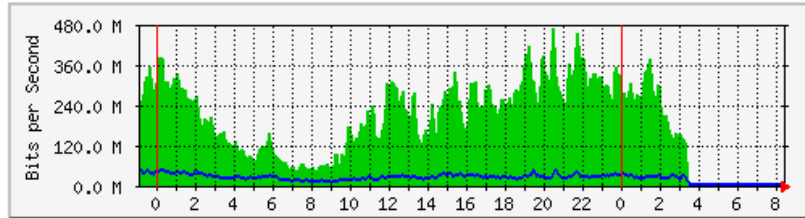

	Max	Average	Current
In	29.4 Mb/s (2.9%)	2189.4 kb/s (0.2%)	3728.8 kb/s (0.4%)
Out	2750.3 kb/s (0.3%)	1595.6 kb/s (0.2%)	1200.2 kb/s (0.1%)

MRTG – Unit Kebudayaan dan Rekreasi

The statistics were last updated **Friday, 18 May 2018 at 8:24**,
at which time 'Unit_Kluster' had been up for 15 days, 23:39:25.

'Daily' Graph (5 Minute Average)

	Max	Average	Current
In	1951.0 kb/s (24.4%)	425.0 kb/s (5.3%)	1172.7 kb/s (14.7%)
Out	1896.3 kb/s (23.7%)	149.4 kb/s (1.9%)	78.5 kb/s (1.0%)

'Weekly' Graph (30 Minute Average)

	Max	Average	Current
In	1943.0 kb/s (24.3%)	332.9 kb/s (4.2%)	186.8 kb/s (2.3%)
Out	1711.1 kb/s (21.4%)	89.2 kb/s (1.1%)	24.5 kb/s (0.3%)

MRTG – PFI

The statistics were last updated **Friday, 18 May 2018 at 8:27**,
at which time 'KKP1-BLOCK-F-GF-DS' had been up for **127 days, 7:58:57**.

'Daily' Graph (5 Minute Average)

	Max	Average	Current
In	470.2 Mb/s (10.9%)	185.7 Mb/s (4.3%)	126.7 kb/s (0.0%)
Out	47.7 Mb/s (1.1%)	22.1 Mb/s (0.5%)	990.6 kb/s (0.0%)

'Weekly' Graph (30 Minute Average)