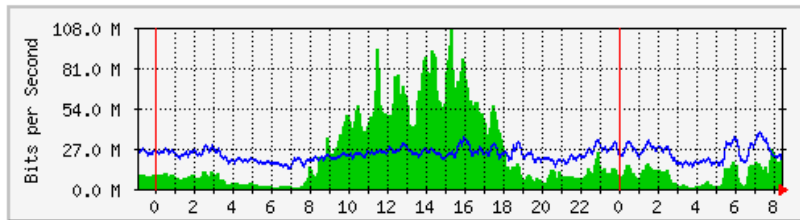

'Daily' Graph (5 Minute Average)

	Max	Average	Current
In	29.6 Mb/s (3.0%)	11.5 Mb/s (1.1%)	391.2 kb/s (0.0%)
Out	514.0 Mb/s (51.4%)	214.7 Mb/s (21.5%)	191.8 kb/s (0.0%)

'Weekly' Graph (30 Minute Average)

	Max	Average	Current
In	44.2 Mb/s (4.4%)	15.1 Mb/s (1.5%)	379.1 kb/s (0.0%)
Out	560.7 Mb/s (56.1%)	263.9 Mb/s (26.4%)	198.8 kb/s (0.0%)

MRTG – Library Pauh Putra

The statistics were last updated **Friday, 18 May 2018 at 8:26**,
at which time 'LIB-1F-BICT1-DSWI' had been up for 77 days, 9:30:27.

'Daily' Graph (5 Minute Average)

	Max	Average	Current
In	107.5 Mb/s (2.5%)	21.1 Mb/s (0.5%)	18.4 Mb/s (0.4%)
Out	36.8 Mb/s (0.9%)	22.7 Mb/s (0.5%)	23.8 Mb/s (0.6%)

'Weekly' Graph (30 Minute Average)

	Max	Average	Current
In	132.3 Mb/s (3.1%)	18.1 Mb/s (0.4%)	17.0 Mb/s (0.4%)
Out	41.6 Mb/s (1.0%)	21.5 Mb/s (0.5%)	25.5 Mb/s (0.6%)