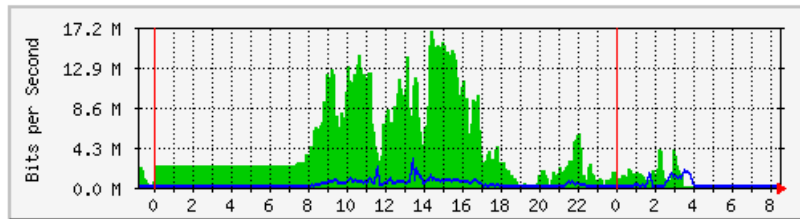

MRTG – Bumita Blok C (Student)

The statistics were last updated **Friday, 18 May 2018 at 8:28**,
at which time 'BUMITA-BLOK-C-SWI' had been up for **0:03:59**.

'Daily' Graph (5 Minute Average)

	Max	Average	Current
In	21.4 Mb/s (2.1%)	10.0 Mb/s (1.0%)	12.5 kb/s (0.0%)
Out	6714.6 kb/s (0.7%)	801.5 kb/s (0.1%)	93.1 kb/s (0.0%)

'Weekly' Graph (30 Minute Average)

	Max	Average	Current
In	21.1 Mb/s (2.1%)	11.4 Mb/s (1.1%)	9968.0 b/s (0.0%)
Out	4424.8 kb/s (0.4%)	737.9 kb/s (0.1%)	75.7 kb/s (0.0%)

MRTG – Bumita Blok C (Staf)

The statistics were last updated **Friday, 18 May 2018 at 8:33**,
at which time 'BLOK C-STAF-SW-2-MAIN A2N' had been up for **21 days, 19:42:36**.

`Daily' Graph (5 Minute Average)

	Max	Average	Current
In	16.8 Mb/s (16.8%)	3666.5 kb/s (3.7%)	10.0 kb/s (0.0%)
Out	3036.6 kb/s (3.0%)	307.7 kb/s (0.3%)	78.1 kb/s (0.1%)

`Weekly' Graph (30 Minute Average)