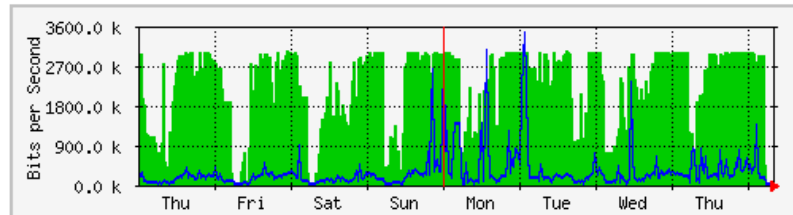

'Daily' Graph (5 Minute Average)

	Max	Average	Current
In	3643.1 kb/s (94.9%)	911.1 kb/s (23.7%)	61.8 kb/s (1.6%)
Out	2937.4 kb/s (76.5%)	2023.8 kb/s (52.7%)	2010.4 kb/s (52.4%)

'Weekly' Graph (30 Minute Average)

	Max	Average	Current
In	3373.5 kb/s (87.9%)	958.4 kb/s (25.0%)	32.6 kb/s (0.9%)
Out	2559.9 kb/s (66.7%)	2029.9 kb/s (52.9%)	1986.7 kb/s (51.7%)

MRTG – Kampus Simpang Empat

The statistics were last updated **Friday, 18 May 2018 at 8:19**,
at which time 'Simpang4SRX240' had been up for **32 days, 10:53:43**.

'Daily' Graph (5 Minute Average)

	Max	Average	Current
In	3073.6 kb/s (19.2%)	2394.7 kb/s (15.0%)	6224.0 b/s (0.0%)
Out	3522.7 kb/s (22.0%)	301.0 kb/s (1.9%)	8144.0 b/s (0.1%)

'Weekly' Graph (30 Minute Average)

'Daily' Graph (5 Minute Average)

	Max	Average	Current
In	651.3 Mb/s (32.6%)	283.8 Mb/s (14.2%)	372.8 kb/s (0.0%)
Out	47.7 Mb/s (2.4%)	18.7 Mb/s (0.9%)	947.4 kb/s (0.0%)

'Weekly' Graph (30 Minute Average)