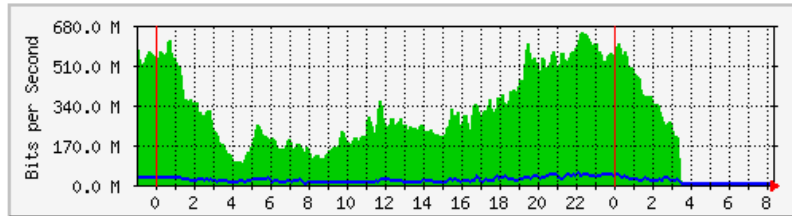

	Max	Average	Current
In	3373.5 kb/s (87.9%)	958.4 kb/s (25.0%)	32.6 kb/s (0.9%)
Out	2559.9 kb/s (66.7%)	2029.9 kb/s (52.9%)	1986.7 kb/s (51.7%)

MRTG – Kampus Simpang Empat

The statistics were last updated **Friday, 18 May 2018 at 8:19**,
at which time 'Simpang4SRX240' had been up for **32 days, 10:53:43**.

'Daily' Graph (5 Minute Average)

	Max	Average	Current
In	3073.6 kb/s (19.2%)	2394.7 kb/s (15.0%)	6224.0 b/s (0.0%)
Out	3522.7 kb/s (22.0%)	301.0 kb/s (1.9%)	8144.0 b/s (0.1%)

'Weekly' Graph (30 Minute Average)

	Max	Average	Current
In	3039.1 kb/s (19.0%)	2145.0 kb/s (13.4%)	5872.0 b/s (0.0%)
Out	3427.7 kb/s (21.4%)	285.5 kb/s (1.8%)	8224.0 b/s (0.1%)

MRTG – Kampus Wang Ulu

The statistics were last updated **Friday, 18 May 2018 at 8:22**,
at which time 'WANGULU.BLOCK9-GF-SWI' had been up for **283 days, 23:36:37**.

'Daily' Graph (5 Minute Average)

	Max	Average	Current
In	651.3 Mb/s (32.6%)	283.8 Mb/s (14.2%)	372.8 kb/s (0.0%)
Out	47.7 Mb/s (2.4%)	18.7 Mb/s (0.9%)	947.4 kb/s (0.0%)

'Weekly' Graph (30 Minute Average)