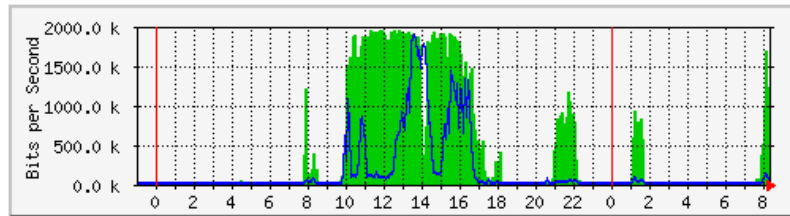

MRTG – Unit Kebudayaan dan Rekreasi

The statistics were last updated **Friday, 18 May 2018 at 8:24**,
at which time 'Unit_Kluster' had been up for 15 days, 23:39:25.

'Daily' Graph (5 Minute Average)

	Max	Average	Current
In	1951.0 kb/s (24.4%)	425.0 kb/s (5.3%)	1172.7 kb/s (14.7%)
Out	1896.3 kb/s (23.7%)	149.4 kb/s (1.9%)	78.5 kb/s (1.0%)