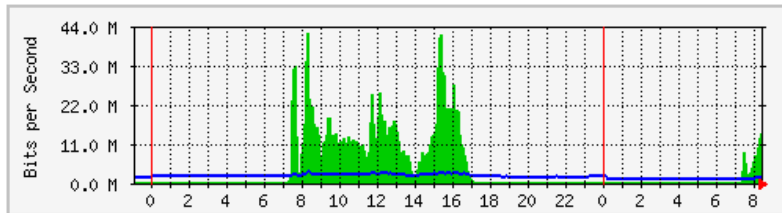

MRTG – Jabatan Bendahari

The statistics were last updated **Friday, 18 May 2018 at 8:26**,
at which time 'BENDAHARI-PANTRY-1F-SW1' had been up for **416 days, 22:37:47**.

'Daily' Graph (5 Minute Average)

	Max	Average	Current
In	42.2 Mb/s (4.2%)	4277.5 kb/s (0.4%)	14.1 Mb/s (1.4%)
Out	3128.0 kb/s (0.3%)	1790.0 kb/s (0.2%)	1689.8 kb/s (0.2%)