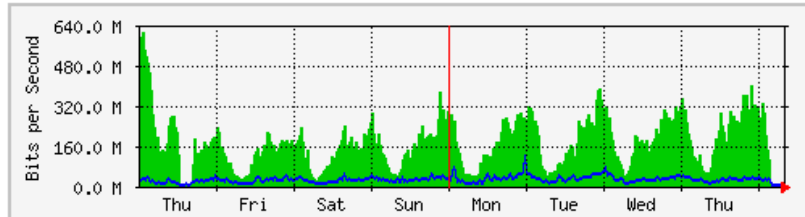

'Daily' Graph (5 Minute Average)

	Max	Average	Current
In	1951.0 kb/s (24.4%)	425.0 kb/s (5.3%)	1172.7 kb/s (14.7%)
Out	1896.3 kb/s (23.7%)	149.4 kb/s (1.9%)	78.5 kb/s (1.0%)

'Weekly' Graph (30 Minute Average)

	Max	Average	Current
In	1943.0 kb/s (24.3%)	332.9 kb/s (4.2%)	186.8 kb/s (2.3%)
Out	1711.1 kb/s (21.4%)	89.2 kb/s (1.1%)	24.5 kb/s (0.3%)

MRTG – PFI

The statistics were last updated **Friday, 18 May 2018 at 8:27**,
at which time 'KKP1-BLOCK-F-GF-DS' had been up for **127 days, 7:58:57**.

'Daily' Graph (5 Minute Average)

	Max	Average	Current
In	470.2 Mb/s (10.9%)	185.7 Mb/s (4.3%)	126.7 kb/s (0.0%)
Out	47.7 Mb/s (1.1%)	22.1 Mb/s (0.5%)	990.6 kb/s (0.0%)

'Weekly' Graph (30 Minute Average)