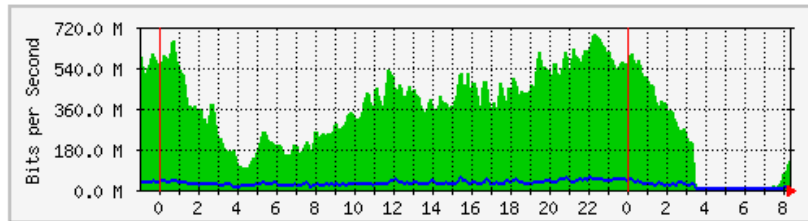

MRTG – Jabatan Keselamatan

The statistics were last updated **Friday, 18 May 2018 at 8:22**,
at which time '**Keselamatan-Rtr**' had been up for 15 days, 23:30:59.

'Daily' Graph (5 Minute Average)

	Max	Average	Current
In	6688.4 kb/s (69.7%)	2303.5 kb/s (24.0%)	3667.3 kb/s (38.2%)
Out	263.6 kb/s (2.7%)	68.3 kb/s (0.7%)	176.6 kb/s (1.8%)

'Weekly' Graph (30 Minute Average)

	Max	Average	Current
In	5683.7 kb/s (59.2%)	1910.0 kb/s (19.9%)	16.6 kb/s (0.2%)
Out	555.3 kb/s (5.8%)	55.1 kb/s (0.6%)	6296.0 b/s (0.1%)

MRTG - KWSP

The statistics were last updated **Friday, 18 May 2018 at 8:22**,
at which time 'KWSP-NCCOM-9F-SWI' had been up for **354 days, 1:18:44**.

'Daily' Graph (5 Minute Average)

	Max	Average	Current
In	685.5 Mb/s (34.3%)	338.7 Mb/s (16.9%)	125.9 Mb/s (6.3%)
Out	53.6 Mb/s (2.7%)	25.6 Mb/s (1.3%)	9031.7 kb/s (0.5%)

'Weekly' Graph (30 Minute Average)