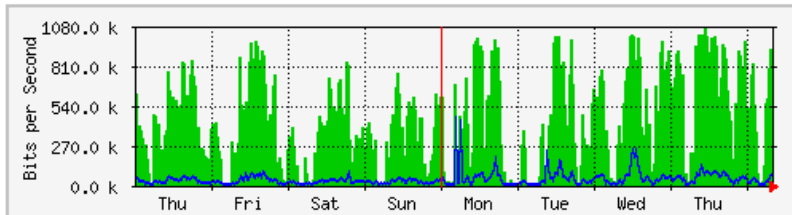

'Daily' Graph (5 Minute Average)

	Max	Average	Current
In	14.5 Mb/s (1.4%)	9762.4 kb/s (1.0%)	42.0 kb/s (0.0%)
Out	14.8 Mb/s (1.5%)	1317.4 kb/s (0.1%)	72.8 kb/s (0.0%)

'Weekly' Graph (30 Minute Average)

	Max	Average	Current
In	13.3 Mb/s (1.3%)	10.9 Mb/s (1.1%)	10.4 kb/s (0.0%)
Out	7703.4 kb/s (0.8%)	1492.1 kb/s (0.1%)	21.2 kb/s (0.0%)

MRTG – Kampus Agrotek

The statistics were last updated **Friday, 18 May 2018 at 8:21**,
at which time 'Router_AgroTek.kukum.edu.my' had been up for **22 days, 16:42:24**.

'Daily' Graph (5 Minute Average)

	Max	Average	Current
In	1382.2 kb/s (89.5%)	624.1 kb/s (40.4%)	841.5 kb/s (54.5%)
Out	269.0 kb/s (17.4%)	47.1 kb/s (3.1%)	66.4 kb/s (4.3%)

'Weekly' Graph (30 Minute Average)

	Max	Average	Current
In	1079.4 kb/s (69.9%)	423.3 kb/s (27.4%)	867.5 kb/s (56.2%)
Out	458.2 kb/s (29.7%)	38.0 kb/s (2.5%)	73.1 kb/s (4.7%)

MRTG – Jabatan Keselamatan

The statistics were last updated **Friday, 18 May 2018 at 8:22**,
at which time '**Keselamatan-Rtr**' had been up for 15 days, 23:30:59.

'Daily' Graph (5 Minute Average)

	Max	Average	Current
In	6688.4 kb/s (69.7%)	2303.5 kb/s (24.0%)	3667.3 kb/s (38.2%)
Out	263.6 kb/s (2.7%)	68.3 kb/s (0.7%)	176.6 kb/s (1.8%)