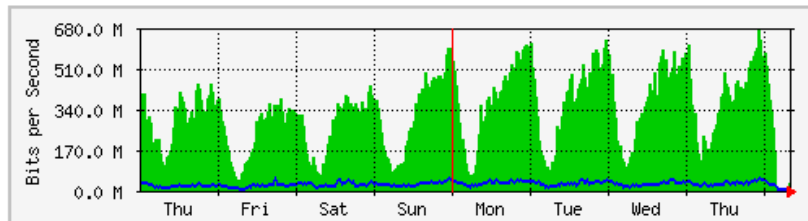

MRTG – Jabatan Keselamatan

The statistics were last updated **Friday, 18 May 2018 at 8:22**,
at which time '**Keselamatan-Rtr**' had been up for 15 days, 23:30:59.

'Daily' Graph (5 Minute Average)

	Max	Average	Current
In	6688.4 kb/s (69.7%)	2303.5 kb/s (24.0%)	3667.3 kb/s (38.2%)
Out	263.6 kb/s (2.7%)	68.3 kb/s (0.7%)	176.6 kb/s (1.8%)

'Weekly' Graph (30 Minute Average)

	Max	Average	Current
In	5683.7 kb/s (59.2%)	1910.0 kb/s (19.9%)	16.6 kb/s (0.2%)
Out	555.3 kb/s (5.8%)	55.1 kb/s (0.6%)	6296.0 b/s (0.1%)

MRTG - KWSP

The statistics were last updated **Friday, 18 May 2018 at 8:22**,
at which time 'KWSP-NCCOM-9F-SWI' had been up for **354 days, 1:18:44**.

'Daily' Graph (5 Minute Average)

	Max	Average	Current
In	685.5 Mb/s (34.3%)	338.7 Mb/s (16.9%)	125.9 Mb/s (6.3%)
Out	53.6 Mb/s (2.7%)	25.6 Mb/s (1.3%)	9031.7 kb/s (0.5%)

'Weekly' Graph (30 Minute Average)