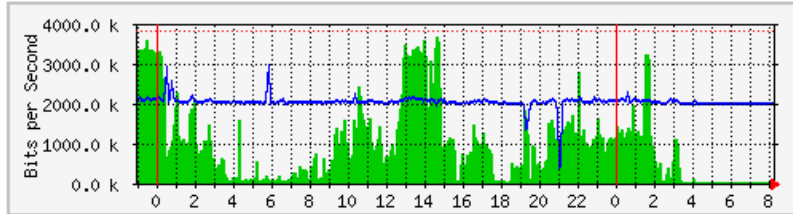

LAPORAN PENGGUNAAN BANDWIDTH DI Kampus UniMAP (April 2018)

DISEDIAKAN OLEH: MOHD ZHAFRI B. NORZALLI

TARIKH: 18/5/2018

MRTG - Kolej Antarabangsa (KA)

The statistics were last updated **Friday, 18 May 2018 at 8:19**,
at which time 'KUM-TA-RTR01.kukum.edu.my' had been up for **10 days, 15:43:02**.

'Daily' Graph (5 Minute Average)

	Max	Average	Current
In	3643.1 kb/s (94.9%)	911.1 kb/s (23.7%)	61.8 kb/s (1.6%)
Out	2937.4 kb/s (76.5%)	2023.8 kb/s (52.7%)	2010.4 kb/s (52.4%)

'Weekly' Graph (30 Minute Average)

	Max	Average	Current
In	3373.5 kb/s (87.9%)	958.4 kb/s (25.0%)	32.6 kb/s (0.9%)
Out	2559.9 kb/s (66.7%)	2029.9 kb/s (52.9%)	1986.7 kb/s (51.7%)

MRTG – Kampus Simpang Empat

The statistics were last updated **Friday, 18 May 2018 at 8:19**,
at which time 'Simpang4SRX240' had been up for **32 days, 10:53:43**.