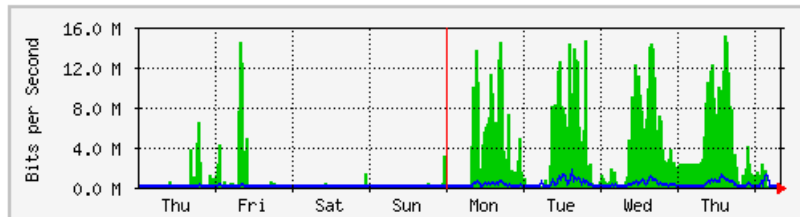

MRTG – Bumita Blok C (Student)

The statistics were last updated **Friday, 18 May 2018 at 8:28**,
at which time 'BUMITA-BLOK-C-SWI' had been up for **0:03:59**.

'Daily' Graph (5 Minute Average)

	Max	Average	Current
In	21.4 Mb/s (2.1%)	10.0 Mb/s (1.0%)	12.5 kb/s (0.0%)
Out	6714.6 kb/s (0.7%)	801.5 kb/s (0.1%)	93.1 kb/s (0.0%)

'Weekly' Graph (30 Minute Average)

	Max	Average	Current
In	21.1 Mb/s (2.1%)	11.4 Mb/s (1.1%)	9968.0 b/s (0.0%)
Out	4424.8 kb/s (0.4%)	737.9 kb/s (0.1%)	75.7 kb/s (0.0%)

MRTG – Bumita Blok C (Staf)

The statistics were last updated **Friday, 18 May 2018 at 8:33**,
at which time 'BLOK C-STAF-SW-2-MAIN A2N' had been up for **21 days, 19:42:36**.

`Daily' Graph (5 Minute Average)

	Max	Average	Current
In	16.8 Mb/s (16.8%)	3666.5 kb/s (3.7%)	10.0 kb/s (0.0%)
Out	3036.6 kb/s (3.0%)	307.7 kb/s (0.3%)	78.1 kb/s (0.1%)

`Weekly' Graph (30 Minute Average)