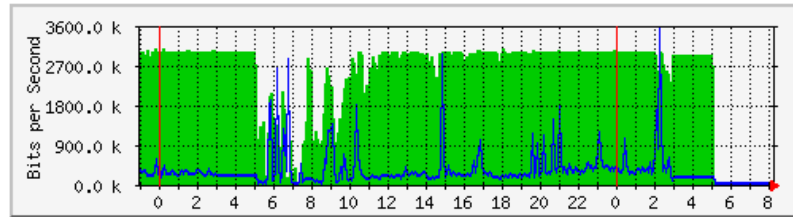

'Daily' Graph (5 Minute Average)

	Max	Average	Current
In	3643.1 kb/s (94.9%)	911.1 kb/s (23.7%)	61.8 kb/s (1.6%)
Out	2937.4 kb/s (76.5%)	2023.8 kb/s (52.7%)	2010.4 kb/s (52.4%)

'Weekly' Graph (30 Minute Average)

	Max	Average	Current
In	3373.5 kb/s (87.9%)	958.4 kb/s (25.0%)	32.6 kb/s (0.9%)
Out	2559.9 kb/s (66.7%)	2029.9 kb/s (52.9%)	1986.7 kb/s (51.7%)

MRTG – Kampus Simpang Empat

The statistics were last updated **Friday, 18 May 2018 at 8:19**,
at which time 'Simpang4SRX240' had been up for **32 days, 10:53:43**.

'Daily' Graph (5 Minute Average)

	Max	Average	Current
In	3073.6 kb/s (19.2%)	2394.7 kb/s (15.0%)	6224.0 b/s (0.0%)
Out	3522.7 kb/s (22.0%)	301.0 kb/s (1.9%)	8144.0 b/s (0.1%)

'Weekly' Graph (30 Minute Average)