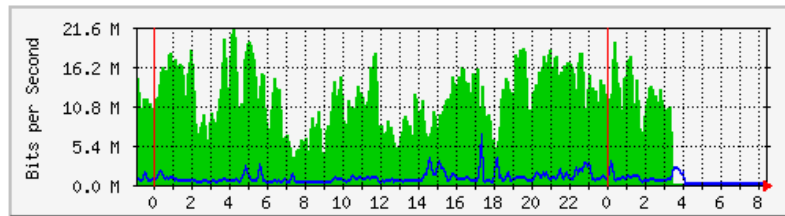

'Weekly' Graph (30 Minute Average)

	Max	Average	Current
In	21.1 Mb/s (2.1%)	16.1 Mb/s (1.6%)	24.8 kb/s (0.0%)
Out	4239.0 kb/s (0.4%)	1288.4 kb/s (0.1%)	51.8 kb/s (0.0%)

MRTG – Bumita Blok B

The statistics were last updated **Friday, 18 May 2018 at 8:28**,
at which time 'BUMITA-BLOK-B-SW1' had been up for 17:01:06.

'Daily' Graph (5 Minute Average)

	Max	Average	Current
In	20.4 Mb/s (2.0%)	10.1 Mb/s (1.0%)	7320.0 b/s (0.0%)
Out	4787.1 kb/s (0.5%)	666.4 kb/s (0.1%)	17.1 kb/s (0.0%)

'Weekly' Graph (30 Minute Average)

	Max	Average	Current
In	31.0 Mb/s (3.1%)	11.0 Mb/s (1.1%)	8824.0 b/s (0.0%)
Out	9586.1 kb/s (1.0%)	669.7 kb/s (0.1%)	25.8 kb/s (0.0%)

MRTG – Bumita Blok C (Student)

The statistics were last updated **Friday, 18 May 2018 at 8:28**,
at which time 'BUMITA-BLOK-C-SWI' had been up for **0:03:59**.

'Daily' Graph (5 Minute Average)

	Max	Average	Current
In	21.4 Mb/s (2.1%)	10.0 Mb/s (1.0%)	12.5 kb/s (0.0%)
Out	6714.6 kb/s (0.7%)	801.5 kb/s (0.1%)	93.1 kb/s (0.0%)