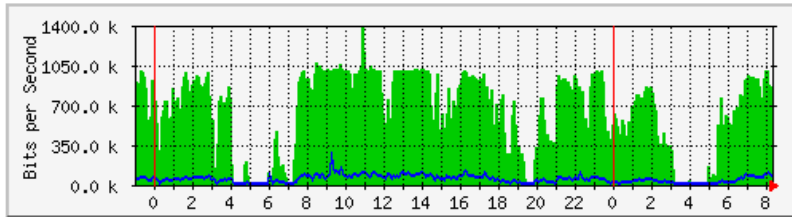

	Max	Average	Current
In	632.0 Mb/s (31.6%)	285.4 Mb/s (14.3%)	336.7 kb/s (0.0%)
Out	46.2 Mb/s (2.3%)	19.2 Mb/s (1.0%)	969.4 kb/s (0.0%)

MRTG – Kampus Uniciti

The statistics were last updated **Friday, 18 May 2018 at 8:19**,
at which time 'UPME-SgCucuh-CE01' had been up for **97 days, 15:29:52**.

'Daily' Graph (5 Minute Average)

	Max	Average	Current
In	14.5 Mb/s (1.4%)	9762.4 kb/s (1.0%)	42.0 kb/s (0.0%)
Out	14.8 Mb/s (1.5%)	1317.4 kb/s (0.1%)	72.8 kb/s (0.0%)

'Weekly' Graph (30 Minute Average)

	Max	Average	Current
In	13.3 Mb/s (1.3%)	10.9 Mb/s (1.1%)	10.4 kb/s (0.0%)
Out	7703.4 kb/s (0.8%)	1492.1 kb/s (0.1%)	21.2 kb/s (0.0%)

MRTG – Kampus Agrotek

The statistics were last updated **Friday, 18 May 2018 at 8:21**,
at which time 'Router_AgroTek.kukum.edu.my' had been up for **22 days, 16:42:24**.

'Daily' Graph (5 Minute Average)

	Max	Average	Current
In	1382.2 kb/s (89.5%)	624.1 kb/s (40.4%)	841.5 kb/s (54.5%)
Out	269.0 kb/s (17.4%)	47.1 kb/s (3.1%)	66.4 kb/s (4.3%)

'Weekly' Graph (30 Minute Average)

	Max	Average	Current
In	1079.4 kb/s (69.9%)	423.3 kb/s (27.4%)	867.5 kb/s (56.2%)
Out	458.2 kb/s (29.7%)	38.0 kb/s (2.5%)	73.1 kb/s (4.7%)