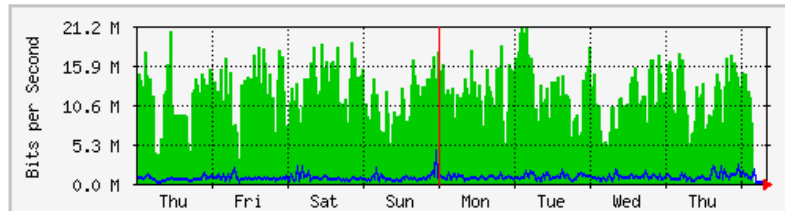

'Daily' Graph (5 Minute Average)

	Max	Average	Current
In	20.4 Mb/s (2.0%)	10.1 Mb/s (1.0%)	7320.0 b/s (0.0%)
Out	4787.1 kb/s (0.5%)	666.4 kb/s (0.1%)	17.1 kb/s (0.0%)

'Weekly' Graph (30 Minute Average)

	Max	Average	Current
In	31.0 Mb/s (3.1%)	11.0 Mb/s (1.1%)	8824.0 b/s (0.0%)
Out	9586.1 kb/s (1.0%)	669.7 kb/s (0.1%)	25.8 kb/s (0.0%)

MRTG – Bumita Blok C (Student)

The statistics were last updated **Friday, 18 May 2018 at 8:28**,
at which time 'BUMITA-BLOK-C-SWI' had been up for **0:03:59**.

'Daily' Graph (5 Minute Average)

	Max	Average	Current
In	21.4 Mb/s (2.1%)	10.0 Mb/s (1.0%)	12.5 kb/s (0.0%)
Out	6714.6 kb/s (0.7%)	801.5 kb/s (0.1%)	93.1 kb/s (0.0%)

'Weekly' Graph (30 Minute Average)

	Max	Average	Current
In	21.1 Mb/s (2.1%)	11.4 Mb/s (1.1%)	9968.0 b/s (0.0%)
Out	4424.8 kb/s (0.4%)	737.9 kb/s (0.1%)	75.7 kb/s (0.0%)

MRTG – Bumita Blok C (Staf)

The statistics were last updated **Friday, 18 May 2018 at 8:33**,
at which time 'BLOK C-STAF-SW-2-MAIN A2N' had been up for **21 days, 19:42:36**.