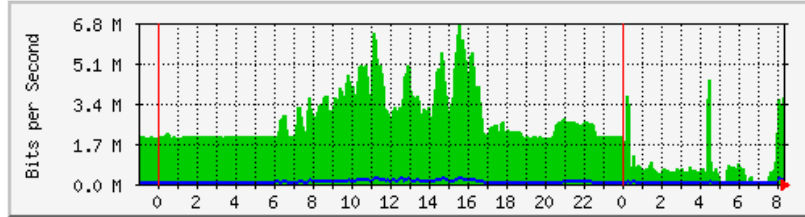

MRTG – Kampus Agrotek

The statistics were last updated **Friday, 18 May 2018 at 8:21**,
at which time 'Router_AgroTek.kukum.edu.my' had been up for **22 days, 16:42:24**.

'Daily' Graph (5 Minute Average)

	Max	Average	Current
In	1382.2 kb/s (89.5%)	624.1 kb/s (40.4%)	841.5 kb/s (54.5%)
Out	269.0 kb/s (17.4%)	47.1 kb/s (3.1%)	66.4 kb/s (4.3%)

'Weekly' Graph (30 Minute Average)

	Max	Average	Current
In	1079.4 kb/s (69.9%)	423.3 kb/s (27.4%)	867.5 kb/s (56.2%)
Out	458.2 kb/s (29.7%)	38.0 kb/s (2.5%)	73.1 kb/s (4.7%)

MRTG – Jabatan Keselamatan

The statistics were last updated **Friday, 18 May 2018 at 8:22**,
at which time '**Keselamatan-Rtr**' had been up for 15 days, 23:30:59.

'Daily' Graph (5 Minute Average)

	Max	Average	Current
In	6688.4 kb/s (69.7%)	2303.5 kb/s (24.0%)	3667.3 kb/s (38.2%)
Out	263.6 kb/s (2.7%)	68.3 kb/s (0.7%)	176.6 kb/s (1.8%)