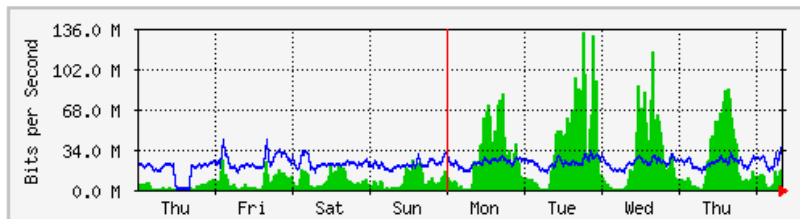

'Daily' Graph (5 Minute Average)

	Max	Average	Current
In	29.6 Mb/s (3.0%)	11.5 Mb/s (1.1%)	391.2 kb/s (0.0%)
Out	514.0 Mb/s (51.4%)	214.7 Mb/s (21.5%)	191.8 kb/s (0.0%)

'Weekly' Graph (30 Minute Average)

	Max	Average	Current
In	44.2 Mb/s (4.4%)	15.1 Mb/s (1.5%)	379.1 kb/s (0.0%)
Out	560.7 Mb/s (56.1%)	263.9 Mb/s (26.4%)	198.8 kb/s (0.0%)

MRTG – Library Pauh Putra

The statistics were last updated **Friday, 18 May 2018 at 8:26**,
at which time 'LIB-1F-BICT1-DSWI' had been up for 77 days, 9:30:27.

'Daily' Graph (5 Minute Average)

	Max	Average	Current
In	107.5 Mb/s (2.5%)	21.1 Mb/s (0.5%)	18.4 Mb/s (0.4%)
Out	36.8 Mb/s (0.9%)	22.7 Mb/s (0.5%)	23.8 Mb/s (0.6%)

'Weekly' Graph (30 Minute Average)

	Max	Average	Current
In	132.3 Mb/s (3.1%)	18.1 Mb/s (0.4%)	17.0 Mb/s (0.4%)
Out	41.6 Mb/s (1.0%)	21.5 Mb/s (0.5%)	25.5 Mb/s (0.6%)

MRTG – Bumita Blok A

The statistics were last updated **Friday, 18 May 2018 at 8:28**,
at which time 'BUMITA-BLOK-A-SWI' had been up for **12 days, 21:40:34**.

'Daily' Graph (5 Minute Average)

	Max	Average	Current
In	21.3 Mb/s (2.1%)	15.2 Mb/s (1.5%)	21.6 kb/s (0.0%)
Out	6753.2 kb/s (0.7%)	1369.1 kb/s (0.1%)	61.6 kb/s (0.0%)