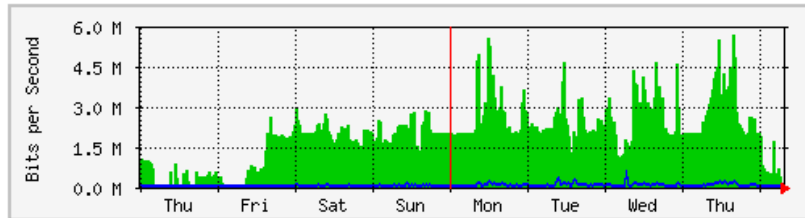

	Max	Average	Current
In	1382.2 kb/s (89.5%)	624.1 kb/s (40.4%)	841.5 kb/s (54.5%)
Out	269.0 kb/s (17.4%)	47.1 kb/s (3.1%)	66.4 kb/s (4.3%)

'Weekly' Graph (30 Minute Average)

	Max	Average	Current
In	1079.4 kb/s (69.9%)	423.3 kb/s (27.4%)	867.5 kb/s (56.2%)
Out	458.2 kb/s (29.7%)	38.0 kb/s (2.5%)	73.1 kb/s (4.7%)

MRTG – Jabatan Keselamatan

The statistics were last updated **Friday, 18 May 2018 at 8:22**,
at which time '**Keselamatan-Rtr**' had been up for 15 days, 23:30:59.

'Daily' Graph (5 Minute Average)

	Max	Average	Current
In	6688.4 kb/s (69.7%)	2303.5 kb/s (24.0%)	3667.3 kb/s (38.2%)
Out	263.6 kb/s (2.7%)	68.3 kb/s (0.7%)	176.6 kb/s (1.8%)

'Weekly' Graph (30 Minute Average)

	Max	Average	Current
In	5683.7 kb/s (59.2%)	1910.0 kb/s (19.9%)	16.6 kb/s (0.2%)
Out	555.3 kb/s (5.8%)	55.1 kb/s (0.6%)	6296.0 b/s (0.1%)

MRTG - KWSP

The statistics were last updated **Friday, 18 May 2018 at 8:22**,
at which time 'KWSP-NCCOM-9F-SWI' had been up for **354 days, 1:18:44**.

'Daily' Graph (5 Minute Average)

	Max	Average	Current
In	685.5 Mb/s (34.3%)	338.7 Mb/s (16.9%)	125.9 Mb/s (6.3%)
Out	53.6 Mb/s (2.7%)	25.6 Mb/s (1.3%)	9031.7 kb/s (0.5%)

'Weekly' Graph (30 Minute Average)