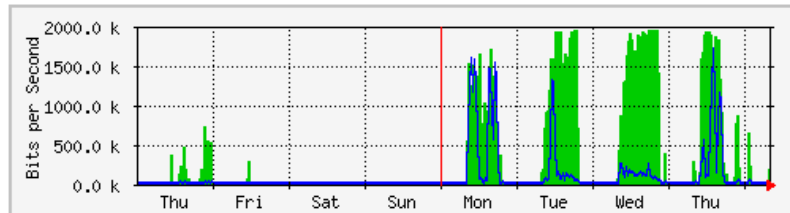

'Daily' Graph (5 Minute Average)

	Max	Average	Current
In	42.2 Mb/s (4.2%)	4277.5 kb/s (0.4%)	14.1 Mb/s (1.4%)
Out	3128.0 kb/s (0.3%)	1790.0 kb/s (0.2%)	1689.8 kb/s (0.2%)

'Weekly' Graph (30 Minute Average)

	Max	Average	Current
In	29.4 Mb/s (2.9%)	2189.4 kb/s (0.2%)	3728.8 kb/s (0.4%)
Out	2750.3 kb/s (0.3%)	1595.6 kb/s (0.2%)	1200.2 kb/s (0.1%)

MRTG – Unit Kebudayaan dan Rekreasi

The statistics were last updated **Friday, 18 May 2018 at 8:24**,
at which time 'Unit_Kluster' had been up for 15 days, 23:39:25.

'Daily' Graph (5 Minute Average)

	Max	Average	Current
In	1951.0 kb/s (24.4%)	425.0 kb/s (5.3%)	1172.7 kb/s (14.7%)
Out	1896.3 kb/s (23.7%)	149.4 kb/s (1.9%)	78.5 kb/s (1.0%)

'Weekly' Graph (30 Minute Average)