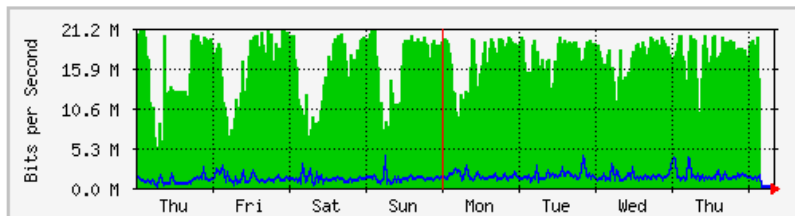

'Daily' Graph (5 Minute Average)

	Max	Average	Current
In	107.5 Mb/s (2.5%)	21.1 Mb/s (0.5%)	18.4 Mb/s (0.4%)
Out	36.8 Mb/s (0.9%)	22.7 Mb/s (0.5%)	23.8 Mb/s (0.6%)

'Weekly' Graph (30 Minute Average)

	Max	Average	Current
In	132.3 Mb/s (3.1%)	18.1 Mb/s (0.4%)	17.0 Mb/s (0.4%)
Out	41.6 Mb/s (1.0%)	21.5 Mb/s (0.5%)	25.5 Mb/s (0.6%)

MRTG – Bumita Blok A

The statistics were last updated **Friday, 18 May 2018 at 8:28**,
at which time 'BUMITA-BLOK-A-SWI' had been up for **12 days, 21:40:34**.

'Daily' Graph (5 Minute Average)

	Max	Average	Current
In	21.3 Mb/s (2.1%)	15.2 Mb/s (1.5%)	21.6 kb/s (0.0%)
Out	6753.2 kb/s (0.7%)	1369.1 kb/s (0.1%)	61.6 kb/s (0.0%)

'Weekly' Graph (30 Minute Average)

	Max	Average	Current
In	21.1 Mb/s (2.1%)	16.1 Mb/s (1.6%)	24.8 kb/s (0.0%)
Out	4239.0 kb/s (0.4%)	1288.4 kb/s (0.1%)	51.8 kb/s (0.0%)

MRTG – Bumita Blok B

The statistics were last updated **Friday, 18 May 2018 at 8:28**,
at which time 'BUMITA-BLOK-B-SW1' had been up for 17:01:06.