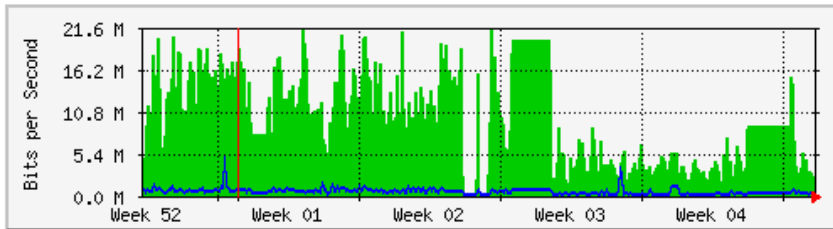

'Yearly' Graph (1 Day Average)

	Max	Average	Current
In	18.2 Mb/s (1.8%)	11.5 Mb/s (1.2%)	3715.8 kb/s (0.4%)
Out	2224.8 kb/s (0.2%)	978.3 kb/s (0.1%)	179.4 kb/s (0.0%)

MRTG – Bumita Blok B

'Monthly' Graph (2 Hour Average)

	Max	Average	Current
In	18.8 Mb/s (1.9%)	6510.0 kb/s (0.7%)	1645.3 kb/s (0.2%)
Out	1963.6 kb/s (0.2%)	367.1 kb/s (0.0%)	54.3 kb/s (0.0%)

'Yearly' Graph (1 Day Average)

	Max	Average	Current
In	22.7 Mb/s (2.3%)	9928.2 kb/s (1.0%)	1863.5 kb/s (0.2%)
Out	5132.5 kb/s (0.5%)	613.2 kb/s (0.1%)	90.1 kb/s (0.0%)

MRTG – Bumita Blok C (Student)

'Monthly' Graph (2 Hour Average)

	Max	Average	Current
In	21.5 Mb/s (2.1%)	9456.9 kb/s (0.9%)	1507.3 kb/s (0.2%)
Out	4824.2 kb/s (0.5%)	489.9 kb/s (0.0%)	84.5 kb/s (0.0%)

'Yearly' Graph (1 Day Average)