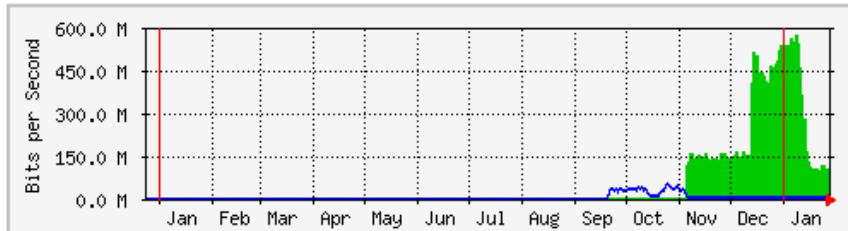

'Monthly' Graph (2 Hour Average)

	Max	Average	Current
In	1939.5 kb/s (24.2%)	362.9 kb/s (4.5%)	1113.2 kb/s (13.9%)
Out	1101.8 kb/s (13.8%)	81.4 kb/s (1.0%)	70.6 kb/s (0.9%)

'Yearly' Graph (1 Day Average)

	Max	Average	Current
In	1939.1 kb/s (24.2%)	314.1 kb/s (3.9%)	394.3 kb/s (4.9%)
Out	730.6 kb/s (9.1%)	54.5 kb/s (0.7%)	99.2 kb/s (1.2%)

MRTG – PFI

'Monthly' Graph (2 Hour Average)

	Max	Average	Current
In	835.0 Mb/s (19.4%)	311.8 Mb/s (7.3%)	63.1 Mb/s (1.5%)
Out	2694.9 kb/s (0.1%)	478.5 kb/s (0.0%)	266.9 kb/s (0.0%)

'Yearly' Graph (1 Day Average)

	Max	Average	Current
In	570.1 Mb/s (13.3%)	167.9 Mb/s (3.9%)	107.5 Mb/s (2.5%)
Out	53.7 Mb/s (1.3%)	10.5 Mb/s (0.2%)	283.7 kb/s (0.0%)

MRTG – PFI 2

'Monthly' Graph (2 Hour Average)

	Max	Average	Current
In	128.7 Mb/s (12.9%)	18.0 Mb/s (1.8%)	4348.5 kb/s (0.4%)
Out	574.3 Mb/s (57.4%)	228.7 Mb/s (22.9%)	37.7 Mb/s (3.8%)

'Yearly' Graph (1 Day Average)

	Max	Average	Current
In	59.2 Mb/s (5.9%)	22.4 Mb/s (2.2%)	3787.3 kb/s (0.4%)
Out	431.9 Mb/s (43.2%)	312.9 Mb/s (31.3%)	83.5 Mb/s (8.4%)