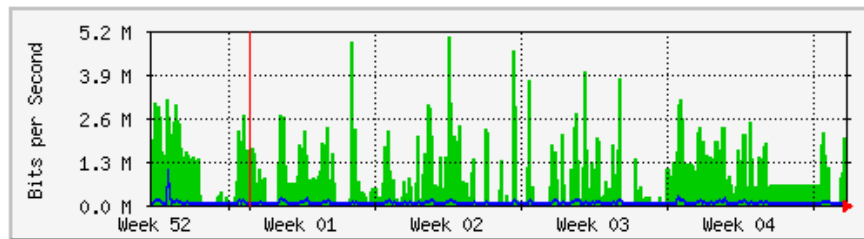

	Max	Average	Current
In	240.1 Mb/s (24.0%)	125.8 Mb/s (12.6%)	57.6 Mb/s (5.8%)
Out	14.9 Mb/s (1.5%)	5995.0 kb/s (0.6%)	2255.9 kb/s (0.2%)

MRTG – Kampus Agrotek

'Monthly' Graph (2 Hour Average)

	Max	Average	Current
In	1014.3 kb/s (65.7%)	376.2 kb/s (24.4%)	616.1 kb/s (39.9%)
Out	1206.3 kb/s (78.1%)	66.9 kb/s (4.3%)	88.5 kb/s (5.7%)

'Yearly' Graph (1 Day Average)

	Max	Average	Current
In	933.5 kb/s (60.5%)	429.8 kb/s (27.8%)	310.0 kb/s (20.1%)
Out	471.4 kb/s (30.5%)	84.5 kb/s (5.5%)	29.7 kb/s (1.9%)

MRTG – Jabatan Keselamatan

'Monthly' Graph (2 Hour Average)