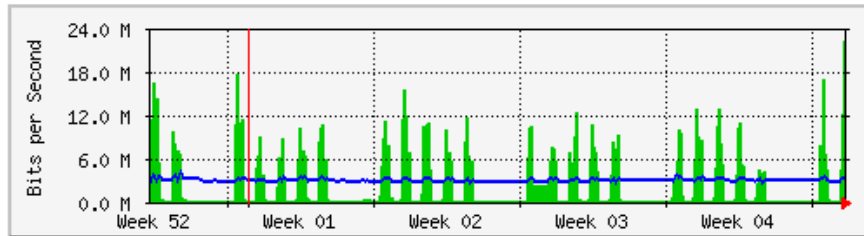

MRTG - KWSP

'Monthly' Graph (2 Hour Average)

	Max	Average	Current
In	559.7 Mb/s (28.0%)	228.1 Mb/s (11.4%)	154.1 Mb/s (7.7%)
Out	66.7 Mb/s (3.3%)	35.7 Mb/s (1.8%)	29.0 Mb/s (1.4%)

'Yearly' Graph (1 Day Average)

	Max	Average	Current
In	538.4 Mb/s (26.9%)	238.4 Mb/s (11.9%)	107.5 Mb/s (5.4%)
Out	70.2 Mb/s (3.5%)	28.1 Mb/s (1.4%)	29.9 Mb/s (1.5%)

MRTG – Jabatan Bendahari

'Monthly' Graph (2 Hour Average)

	Max	Average	Current
In	22.1 Mb/s (2.2%)	2352.0 kb/s (0.2%)	22.1 Mb/s (2.2%)
Out	4307.6 kb/s (0.4%)	2997.4 kb/s (0.3%)	3526.9 kb/s (0.4%)