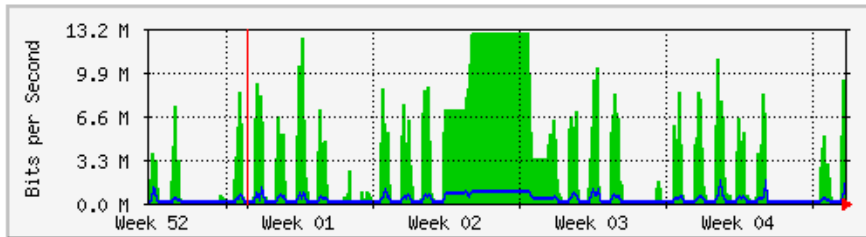

MRTG – Bumita Blok C (Student)

'Monthly' Graph (2 Hour Average)

	Max	Average	Current
In	21.5 Mb/s (2.1%)	9456.9 kb/s (0.9%)	1507.3 kb/s (0.2%)
Out	4824.2 kb/s (0.5%)	489.9 kb/s (0.0%)	84.5 kb/s (0.0%)

'Yearly' Graph (1 Day Average)

	Max	Average	Current
In	19.9 Mb/s (2.0%)	9737.2 kb/s (1.0%)	5663.6 kb/s (0.6%)
Out	4441.6 kb/s (0.4%)	634.0 kb/s (0.1%)	321.3 kb/s (0.0%)

MRTG – Bumita Blok C (Staf)

'Monthly' Graph (2 Hour Average)

	Max	Average	Current
In	12.8 Mb/s (12.8%)	3044.4 kb/s (3.0%)	6564.0 kb/s (6.6%)
Out	1918.5 kb/s (1.9%)	238.0 kb/s (0.2%)	1918.5 kb/s (1.9%)