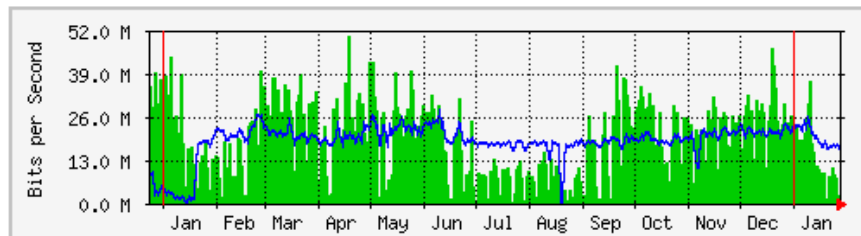

'Yearly' Graph (1 Day Average)

	Max	Average	Current
In	570.1 Mb/s (13.3%)	167.9 Mb/s (3.9%)	107.5 Mb/s (2.5%)
Out	53.7 Mb/s (1.3%)	10.5 Mb/s (0.2%)	283.7 kb/s (0.0%)

MRTG – PFI 2

'Monthly' Graph (2 Hour Average)

	Max	Average	Current
In	128.7 Mb/s (12.9%)	18.0 Mb/s (1.8%)	4348.5 kb/s (0.4%)
Out	574.3 Mb/s (57.4%)	228.7 Mb/s (22.9%)	37.7 Mb/s (3.8%)

'Yearly' Graph (1 Day Average)

	Max	Average	Current
In	59.2 Mb/s (5.9%)	22.4 Mb/s (2.2%)	3787.3 kb/s (0.4%)
Out	431.9 Mb/s (43.2%)	312.9 Mb/s (31.3%)	83.5 Mb/s (8.4%)

MRTG – Library Pauh Putra

'Monthly' Graph (2 Hour Average)

	Max	Average	Current
In	122.2 Mb/s (2.8%)	14.7 Mb/s (0.3%)	591.2 kb/s (0.0%)
Out	38.1 Mb/s (0.9%)	19.9 Mb/s (0.5%)	15.6 Mb/s (0.4%)

'Yearly' Graph (1 Day Average)

	Max	Average	Current
In	50.1 Mb/s (1.2%)	17.8 Mb/s (0.4%)	2263.7 kb/s (0.1%)
Out	27.9 Mb/s (0.6%)	18.6 Mb/s (0.4%)	16.1 Mb/s (0.4%)

MRTG – Bumita Blok A

'Monthly' Graph (2 Hour Average)

	Max	Average	Current
In	20.9 Mb/s (2.1%)	9289.4 kb/s (0.9%)	5124.4 kb/s (0.5%)
Out	2394.7 kb/s (0.2%)	559.9 kb/s (0.1%)	202.2 kb/s (0.0%)