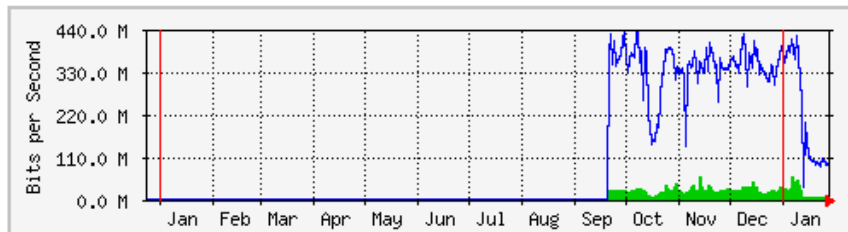

	Max	Average	Current
In	1939.1 kb/s (24.2%)	314.1 kb/s (3.9%)	394.3 kb/s (4.9%)
Out	730.6 kb/s (9.1%)	54.5 kb/s (0.7%)	99.2 kb/s (1.2%)

MRTG – PFI

'Monthly' Graph (2 Hour Average)

	Max	Average	Current
In	835.0 Mb/s (19.4%)	311.8 Mb/s (7.3%)	63.1 Mb/s (1.5%)
Out	2694.9 kb/s (0.1%)	478.5 kb/s (0.0%)	266.9 kb/s (0.0%)

'Yearly' Graph (1 Day Average)

	Max	Average	Current
In	570.1 Mb/s (13.3%)	167.9 Mb/s (3.9%)	107.5 Mb/s (2.5%)
Out	53.7 Mb/s (1.3%)	10.5 Mb/s (0.2%)	283.7 kb/s (0.0%)

MRTG – PFI 2

'Monthly' Graph (2 Hour Average)

	Max	Average	Current
In	128.7 Mb/s (12.9%)	18.0 Mb/s (1.8%)	4348.5 kb/s (0.4%)
Out	574.3 Mb/s (57.4%)	228.7 Mb/s (22.9%)	37.7 Mb/s (3.8%)

'Yearly' Graph (1 Day Average)

	Max	Average	Current
In	59.2 Mb/s (5.9%)	22.4 Mb/s (2.2%)	3787.3 kb/s (0.4%)
Out	431.9 Mb/s (43.2%)	312.9 Mb/s (31.3%)	83.5 Mb/s (8.4%)

MRTG – Library Pauh Putra

'Monthly' Graph (2 Hour Average)

	Max	Average	Current
In	122.2 Mb/s (2.8%)	14.7 Mb/s (0.3%)	591.2 kb/s (0.0%)
Out	38.1 Mb/s (0.9%)	19.9 Mb/s (0.5%)	15.6 Mb/s (0.4%)

'Yearly' Graph (1 Day Average)