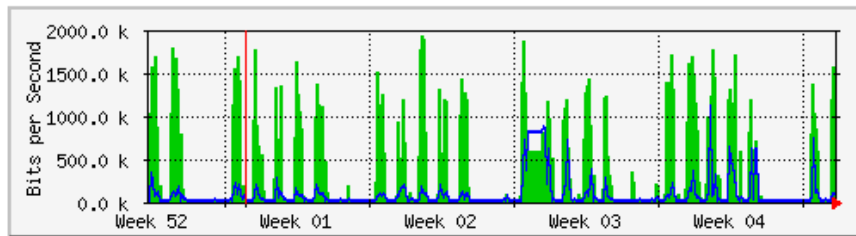

MRTG - KWSP

'Monthly' Graph (2 Hour Average)

	Max	Average	Current
In	559.7 Mb/s (28.0%)	228.1 Mb/s (11.4%)	154.1 Mb/s (7.7%)
Out	66.7 Mb/s (3.3%)	35.7 Mb/s (1.8%)	29.0 Mb/s (1.4%)

'Yearly' Graph (1 Day Average)

	Max	Average	Current
In	538.4 Mb/s (26.9%)	238.4 Mb/s (11.9%)	107.5 Mb/s (5.4%)
Out	70.2 Mb/s (3.5%)	28.1 Mb/s (1.4%)	29.9 Mb/s (1.5%)

MRTG – Jabatan Bendahari

'Monthly' Graph (2 Hour Average)

	Max	Average	Current
In	22.1 Mb/s (2.2%)	2352.0 kb/s (0.2%)	22.1 Mb/s (2.2%)
Out	4307.6 kb/s (0.4%)	2997.4 kb/s (0.3%)	3526.9 kb/s (0.4%)

'Yearly' Graph (1 Day Average)

	Max	Average	Current
In	20.8 Mb/s (2.1%)	2465.3 kb/s (0.2%)	3644.0 kb/s (0.4%)
Out	4286.6 kb/s (0.4%)	2258.9 kb/s (0.2%)	2976.1 kb/s (0.3%)

MRTG – Unit Kebudayaan dan Rekreasi

'Monthly' Graph (2 Hour Average)

	Max	Average	Current
In	1939.5 kb/s (24.2%)	362.9 kb/s (4.5%)	1113.2 kb/s (13.9%)
Out	1101.8 kb/s (13.8%)	81.4 kb/s (1.0%)	70.6 kb/s (0.9%)

'Yearly' Graph (1 Day Average)