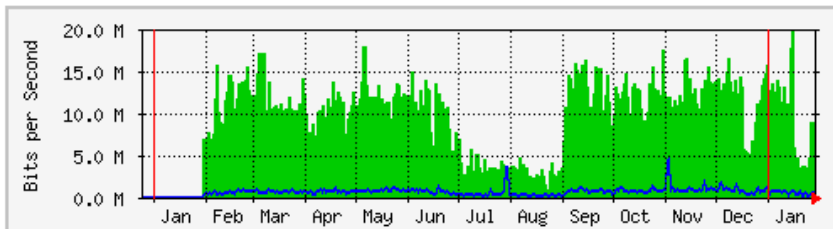

'Yearly' Graph (1 Day Average)

	Max	Average	Current
In	18.2 Mb/s (1.8%)	11.5 Mb/s (1.2%)	3715.8 kb/s (0.4%)
Out	2224.8 kb/s (0.2%)	978.3 kb/s (0.1%)	179.4 kb/s (0.0%)

MRTG – Bumita Blok B

'Monthly' Graph (2 Hour Average)

	Max	Average	Current
In	18.8 Mb/s (1.9%)	6510.0 kb/s (0.7%)	1645.3 kb/s (0.2%)
Out	1963.6 kb/s (0.2%)	367.1 kb/s (0.0%)	54.3 kb/s (0.0%)

'Yearly' Graph (1 Day Average)

	Max	Average	Current
In	22.7 Mb/s (2.3%)	9928.2 kb/s (1.0%)	1863.5 kb/s (0.2%)
Out	5132.5 kb/s (0.5%)	613.2 kb/s (0.1%)	90.1 kb/s (0.0%)

MRTG – Bumita Blok C (Student)

'Monthly' Graph (2 Hour Average)

	Max	Average	Current
In	21.5 Mb/s (2.1%)	9456.9 kb/s (0.9%)	1507.3 kb/s (0.2%)
Out	4824.2 kb/s (0.5%)	489.9 kb/s (0.0%)	84.5 kb/s (0.0%)

'Yearly' Graph (1 Day Average)