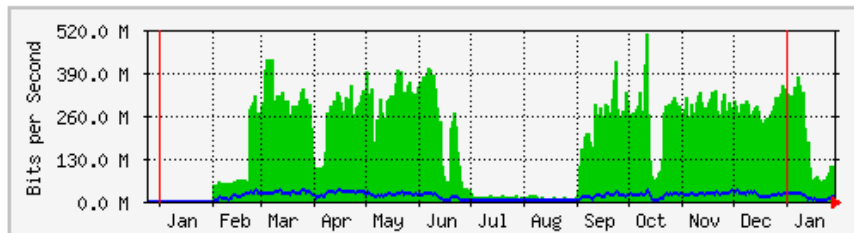

'Yearly' Graph (1 Day Average)

	Max	Average	Current
In	3004.9 kb/s (18.8%)	1409.3 kb/s (8.8%)	160.8 kb/s (1.0%)
Out	1138.8 kb/s (7.1%)	191.1 kb/s (1.2%)	18.2 kb/s (0.1%)

MRTG – Kampus Wang Ulu

'Monthly' Graph (2 Hour Average)

	Max	Average	Current
In	437.2 Mb/s (21.9%)	196.7 Mb/s (9.8%)	39.2 Mb/s (2.0%)
Out	40.7 Mb/s (2.0%)	13.0 Mb/s (0.6%)	1811.8 kb/s (0.1%)

'Yearly' Graph (1 Day Average)

	Max	Average	Current
In	505.9 Mb/s (25.3%)	203.2 Mb/s (10.2%)	63.3 Mb/s (3.2%)
Out	36.2 Mb/s (1.8%)	15.5 Mb/s (0.8%)	4792.3 kb/s (0.2%)

MRTG – Kampus Uniciti

'Monthly' Graph (2 Hour Average)

	Max	Average	Current
In	303.6 Mb/s (30.4%)	112.0 Mb/s (11.2%)	102.7 Mb/s (10.3%)
Out	22.4 Mb/s (2.2%)	5251.8 kb/s (0.5%)	3542.9 kb/s (0.4%)

'Yearly' Graph (1 Day Average)