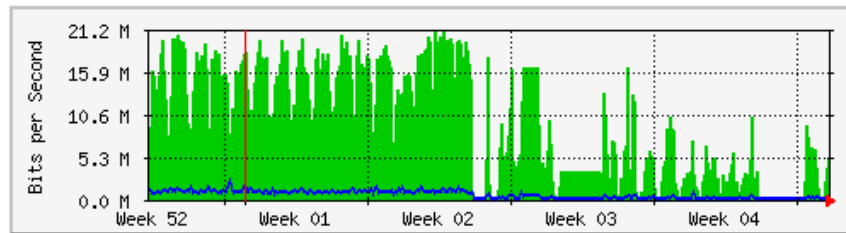

	Max	Average	Current
In	128.7 Mb/s (12.9%)	18.0 Mb/s (1.8%)	4348.5 kb/s (0.4%)
Out	574.3 Mb/s (57.4%)	228.7 Mb/s (22.9%)	37.7 Mb/s (3.8%)

'Yearly' Graph (1 Day Average)

	Max	Average	Current
In	59.2 Mb/s (5.9%)	22.4 Mb/s (2.2%)	3787.3 kb/s (0.4%)
Out	431.9 Mb/s (43.2%)	312.9 Mb/s (31.3%)	83.5 Mb/s (8.4%)

MRTG – Library Pauh Putra

'Monthly' Graph (2 Hour Average)

	Max	Average	Current
In	122.2 Mb/s (2.8%)	14.7 Mb/s (0.3%)	591.2 kb/s (0.0%)
Out	38.1 Mb/s (0.9%)	19.9 Mb/s (0.5%)	15.6 Mb/s (0.4%)

'Yearly' Graph (1 Day Average)

	Max	Average	Current
In	50.1 Mb/s (1.2%)	17.8 Mb/s (0.4%)	2263.7 kb/s (0.1%)
Out	27.9 Mb/s (0.6%)	18.6 Mb/s (0.4%)	16.1 Mb/s (0.4%)

MRTG – Bumita Blok A

'Monthly' Graph (2 Hour Average)

	Max	Average	Current
In	20.9 Mb/s (2.1%)	9289.4 kb/s (0.9%)	5124.4 kb/s (0.5%)
Out	2394.7 kb/s (0.2%)	559.9 kb/s (0.1%)	202.2 kb/s (0.0%)