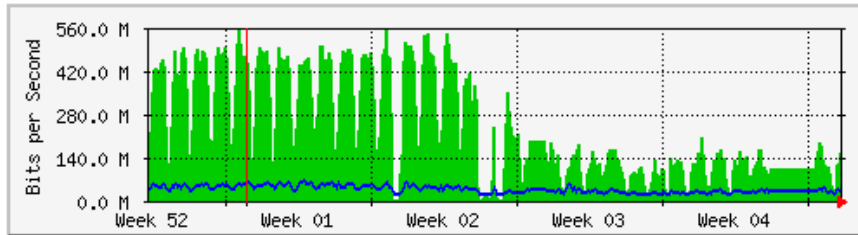

'Yearly' Graph (1 Day Average)

	Max	Average	Current
In	933.5 kb/s (60.5%)	429.8 kb/s (27.8%)	310.0 kb/s (20.1%)
Out	471.4 kb/s (30.5%)	84.5 kb/s (5.5%)	29.7 kb/s (1.9%)

MRTG – Jabatan Keselamatan

'Monthly' Graph (2 Hour Average)

	Max	Average	Current
In	5024.6 kb/s (52.3%)	905.8 kb/s (9.4%)	1863.4 kb/s (19.4%)
Out	1025.4 kb/s (10.7%)	45.6 kb/s (0.5%)	96.2 kb/s (1.0%)

'Yearly' Graph (1 Day Average)

	Max	Average	Current
In	5771.1 kb/s (60.1%)	1861.3 kb/s (19.4%)	721.3 kb/s (7.5%)
Out	417.0 kb/s (4.3%)	63.2 kb/s (0.7%)	40.6 kb/s (0.4%)

MRTG - KWSP

'Monthly' Graph (2 Hour Average)

	Max	Average	Current
In	559.7 Mb/s (28.0%)	228.1 Mb/s (11.4%)	154.1 Mb/s (7.7%)
Out	66.7 Mb/s (3.3%)	35.7 Mb/s (1.8%)	29.0 Mb/s (1.4%)

'Yearly' Graph (1 Day Average)