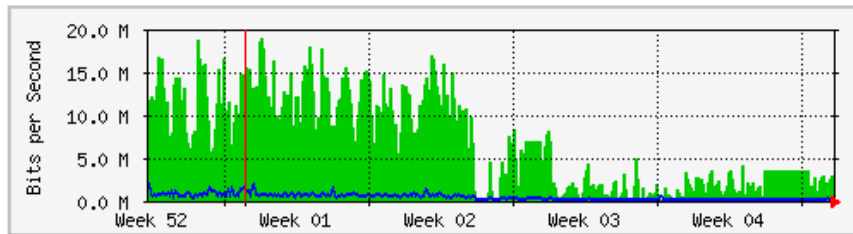

MRTG – Library Pauh Putra

'Monthly' Graph (2 Hour Average)

	Max	Average	Current
In	122.2 Mb/s (2.8%)	14.7 Mb/s (0.3%)	591.2 kb/s (0.0%)
Out	38.1 Mb/s (0.9%)	19.9 Mb/s (0.5%)	15.6 Mb/s (0.4%)

'Yearly' Graph (1 Day Average)

	Max	Average	Current
In	50.1 Mb/s (1.2%)	17.8 Mb/s (0.4%)	2263.7 kb/s (0.1%)
Out	27.9 Mb/s (0.6%)	18.6 Mb/s (0.4%)	16.1 Mb/s (0.4%)

MRTG – Bumita Blok A

'Monthly' Graph (2 Hour Average)

	Max	Average	Current
In	20.9 Mb/s (2.1%)	9289.4 kb/s (0.9%)	5124.4 kb/s (0.5%)
Out	2394.7 kb/s (0.2%)	559.9 kb/s (0.1%)	202.2 kb/s (0.0%)

'Yearly' Graph (1 Day Average)

	Max	Average	Current
In	18.2 Mb/s (1.8%)	11.5 Mb/s (1.2%)	3715.8 kb/s (0.4%)
Out	2224.8 kb/s (0.2%)	978.3 kb/s (0.1%)	179.4 kb/s (0.0%)

MRTG – Bumita Blok B

'Monthly' Graph (2 Hour Average)