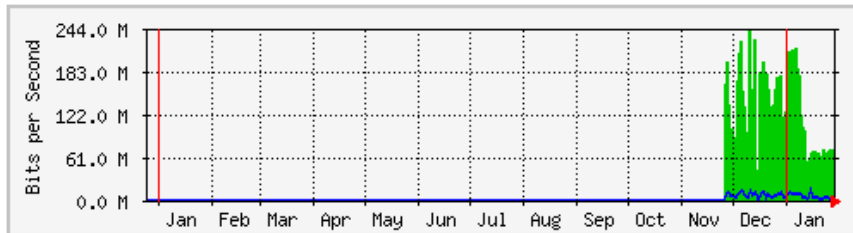

'Yearly' Graph (1 Day Average)

	Max	Average	Current
In	3004.9 kb/s (18.8%)	1409.3 kb/s (8.8%)	160.8 kb/s (1.0%)
Out	1138.8 kb/s (7.1%)	191.1 kb/s (1.2%)	18.2 kb/s (0.1%)

MRTG – Kampus Wang Ulu

'Monthly' Graph (2 Hour Average)

	Max	Average	Current
In	437.2 Mb/s (21.9%)	196.7 Mb/s (9.8%)	39.2 Mb/s (2.0%)
Out	40.7 Mb/s (2.0%)	13.0 Mb/s (0.6%)	1811.8 kb/s (0.1%)

'Yearly' Graph (1 Day Average)

	Max	Average	Current
In	505.9 Mb/s (25.3%)	203.2 Mb/s (10.2%)	63.3 Mb/s (3.2%)
Out	36.2 Mb/s (1.8%)	15.5 Mb/s (0.8%)	4792.3 kb/s (0.2%)

MRTG – Kampus Uniciti

'Monthly' Graph (2 Hour Average)

	Max	Average	Current
In	303.6 Mb/s (30.4%)	112.0 Mb/s (11.2%)	102.7 Mb/s (10.3%)
Out	22.4 Mb/s (2.2%)	5251.8 kb/s (0.5%)	3542.9 kb/s (0.4%)

'Yearly' Graph (1 Day Average)

	Max	Average	Current
In	240.1 Mb/s (24.0%)	125.8 Mb/s (12.6%)	57.6 Mb/s (5.8%)
Out	14.9 Mb/s (1.5%)	5995.0 kb/s (0.6%)	2255.9 kb/s (0.2%)

MRTG – Kampus Agrotek

'Monthly' Graph (2 Hour Average)

	Max	Average	Current
In	1014.3 kb/s (65.7%)	376.2 kb/s (24.4%)	616.1 kb/s (39.9%)
Out	1206.3 kb/s (78.1%)	66.9 kb/s (4.3%)	88.5 kb/s (5.7%)