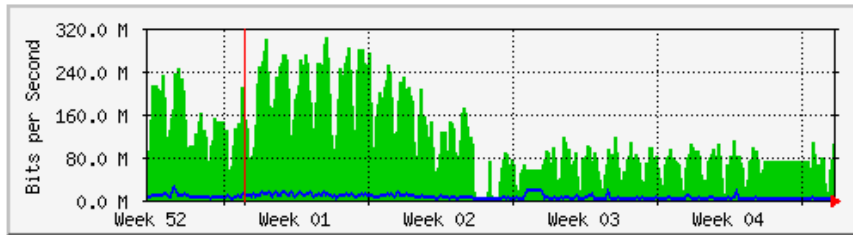

'Yearly' Graph (1 Day Average)

	Max	Average	Current
In	3004.9 kb/s (18.8%)	1409.3 kb/s (8.8%)	160.8 kb/s (1.0%)
Out	1138.8 kb/s (7.1%)	191.1 kb/s (1.2%)	18.2 kb/s (0.1%)

MRTG – Kampus Wang Ulu

'Monthly' Graph (2 Hour Average)

	Max	Average	Current
In	437.2 Mb/s (21.9%)	196.7 Mb/s (9.8%)	39.2 Mb/s (2.0%)
Out	40.7 Mb/s (2.0%)	13.0 Mb/s (0.6%)	1811.8 kb/s (0.1%)

'Yearly' Graph (1 Day Average)

	Max	Average	Current
In	505.9 Mb/s (25.3%)	203.2 Mb/s (10.2%)	63.3 Mb/s (3.2%)
Out	36.2 Mb/s (1.8%)	15.5 Mb/s (0.8%)	4792.3 kb/s (0.2%)

MRTG – Kampus Uniciti

'Monthly' Graph (2 Hour Average)

	Max	Average	Current
In	303.6 Mb/s (30.4%)	112.0 Mb/s (11.2%)	102.7 Mb/s (10.3%)
Out	22.4 Mb/s (2.2%)	5251.8 kb/s (0.5%)	3542.9 kb/s (0.4%)

'Yearly' Graph (1 Day Average)

	Max	Average	Current
In	240.1 Mb/s (24.0%)	125.8 Mb/s (12.6%)	57.6 Mb/s (5.8%)
Out	14.9 Mb/s (1.5%)	5995.0 kb/s (0.6%)	2255.9 kb/s (0.2%)

MRTG – Kampus Agrotek

'Monthly' Graph (2 Hour Average)

	Max	Average	Current
In	1014.3 kb/s (65.7%)	376.2 kb/s (24.4%)	616.1 kb/s (39.9%)
Out	1206.3 kb/s (78.1%)	66.9 kb/s (4.3%)	88.5 kb/s (5.7%)