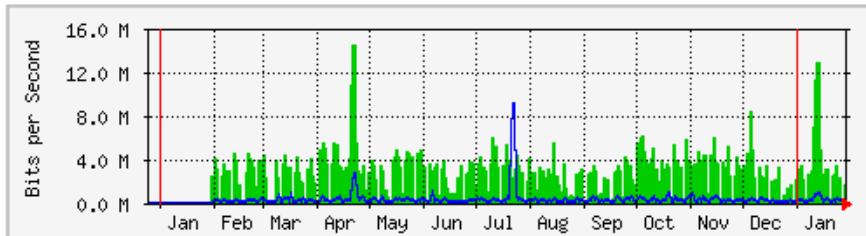

MRTG – Bumita Blok C (Student)

'Monthly' Graph (2 Hour Average)

	Max	Average	Current
In	21.5 Mb/s (2.1%)	9456.9 kb/s (0.9%)	1507.3 kb/s (0.2%)
Out	4824.2 kb/s (0.5%)	489.9 kb/s (0.0%)	84.5 kb/s (0.0%)

'Yearly' Graph (1 Day Average)

	Max	Average	Current
In	19.9 Mb/s (2.0%)	9737.2 kb/s (1.0%)	5663.6 kb/s (0.6%)
Out	4441.6 kb/s (0.4%)	634.0 kb/s (0.1%)	321.3 kb/s (0.0%)

MRTG – Bumita Blok C (Staf)

'Monthly' Graph (2 Hour Average)

	Max	Average	Current
In	12.8 Mb/s (12.8%)	3044.4 kb/s (3.0%)	6564.0 kb/s (6.6%)
Out	1918.5 kb/s (1.9%)	238.0 kb/s (0.2%)	1918.5 kb/s (1.9%)

'Yearly' Graph (1 Day Average)

	Max	Average	Current
In	14.6 Mb/s (14.6%)	2535.8 kb/s (2.5%)	1660.9 kb/s (1.7%)
Out	9041.0 kb/s (9.0%)	291.9 kb/s (0.3%)	135.3 kb/s (0.1%)