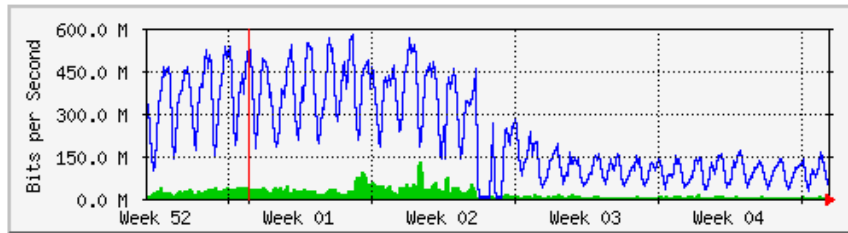

'Monthly' Graph (2 Hour Average)

	Max	Average	Current
In	1939.5 kb/s (24.2%)	362.9 kb/s (4.5%)	1113.2 kb/s (13.9%)
Out	1101.8 kb/s (13.8%)	81.4 kb/s (1.0%)	70.6 kb/s (0.9%)

'Yearly' Graph (1 Day Average)

	Max	Average	Current
In	1939.1 kb/s (24.2%)	314.1 kb/s (3.9%)	394.3 kb/s (4.9%)
Out	730.6 kb/s (9.1%)	54.5 kb/s (0.7%)	99.2 kb/s (1.2%)

MRTG – PFI

'Monthly' Graph (2 Hour Average)

	Max	Average	Current
In	835.0 Mb/s (19.4%)	311.8 Mb/s (7.3%)	63.1 Mb/s (1.5%)
Out	2694.9 kb/s (0.1%)	478.5 kb/s (0.0%)	266.9 kb/s (0.0%)

'Yearly' Graph (1 Day Average)

	Max	Average	Current
In	570.1 Mb/s (13.3%)	167.9 Mb/s (3.9%)	107.5 Mb/s (2.5%)
Out	53.7 Mb/s (1.3%)	10.5 Mb/s (0.2%)	283.7 kb/s (0.0%)

MRTG – PFI 2

'Monthly' Graph (2 Hour Average)