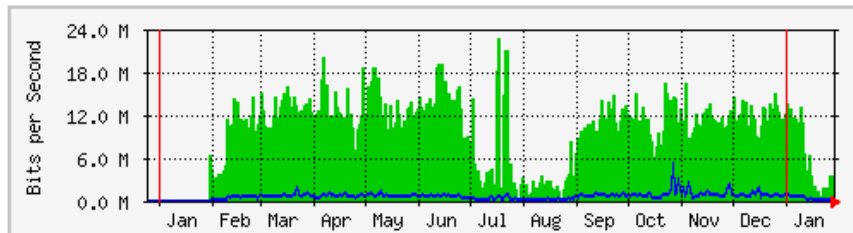

	Max	Average	Current
In	50.1 Mb/s (1.2%)	17.8 Mb/s (0.4%)	2263.7 kb/s (0.1%)
Out	27.9 Mb/s (0.6%)	18.6 Mb/s (0.4%)	16.1 Mb/s (0.4%)

MRTG – Bumita Blok A

'Monthly' Graph (2 Hour Average)

	Max	Average	Current
In	20.9 Mb/s (2.1%)	9289.4 kb/s (0.9%)	5124.4 kb/s (0.5%)
Out	2394.7 kb/s (0.2%)	559.9 kb/s (0.1%)	202.2 kb/s (0.0%)

'Yearly' Graph (1 Day Average)

	Max	Average	Current
In	18.2 Mb/s (1.8%)	11.5 Mb/s (1.2%)	3715.8 kb/s (0.4%)
Out	2224.8 kb/s (0.2%)	978.3 kb/s (0.1%)	179.4 kb/s (0.0%)

MRTG – Bumita Blok B

'Monthly' Graph (2 Hour Average)

	Max	Average	Current
In	18.8 Mb/s (1.9%)	6510.0 kb/s (0.7%)	1645.3 kb/s (0.2%)
Out	1963.6 kb/s (0.2%)	367.1 kb/s (0.0%)	54.3 kb/s (0.0%)

'Yearly' Graph (1 Day Average)

	Max	Average	Current
In	22.7 Mb/s (2.3%)	9928.2 kb/s (1.0%)	1863.5 kb/s (0.2%)
Out	5132.5 kb/s (0.5%)	613.2 kb/s (0.1%)	90.1 kb/s (0.0%)