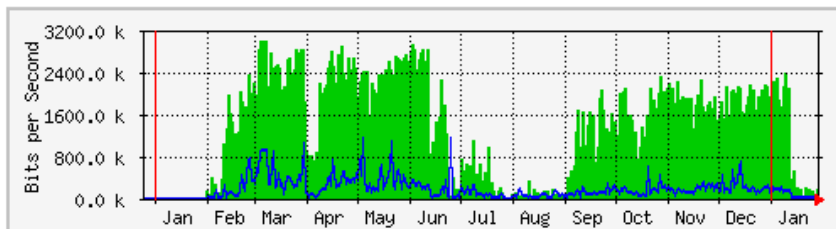

LAPORAN PENGGUNAAN BANDWIDTH DI Kampus UniMAP (DISEMBER 2018)

DISEDIAKAN OLEH: MOHD ZHAFRI B. NORZALLI

TARIKH: 3/12/2018

MRTG – Kampus Simpang Empat

'Monthly' Graph (2 Hour Average)

	Max	Average	Current
In	3029.5 kb/s (18.9%)	1056.0 kb/s (6.6%)	70.1 kb/s (0.4%)
Out	1152.9 kb/s (7.2%)	91.4 kb/s (0.6%)	36.7 kb/s (0.2%)

'Yearly' Graph (1 Day Average)

	Max	Average	Current
In	3004.9 kb/s (18.8%)	1409.3 kb/s (8.8%)	160.8 kb/s (1.0%)
Out	1138.8 kb/s (7.1%)	191.1 kb/s (1.2%)	18.2 kb/s (0.1%)

MRTG – Kampus Wang Ulu

'Monthly' Graph (2 Hour Average)

	Max	Average	Current
In	437.2 Mb/s (21.9%)	196.7 Mb/s (9.8%)	39.2 Mb/s (2.0%)
Out	40.7 Mb/s (2.0%)	13.0 Mb/s (0.6%)	1811.8 kb/s (0.1%)

'Yearly' Graph (1 Day Average)

	Max	Average	Current
In	505.9 Mb/s (25.3%)	203.2 Mb/s (10.2%)	63.3 Mb/s (3.2%)
Out	36.2 Mb/s (1.8%)	15.5 Mb/s (0.8%)	4792.3 kb/s (0.2%)