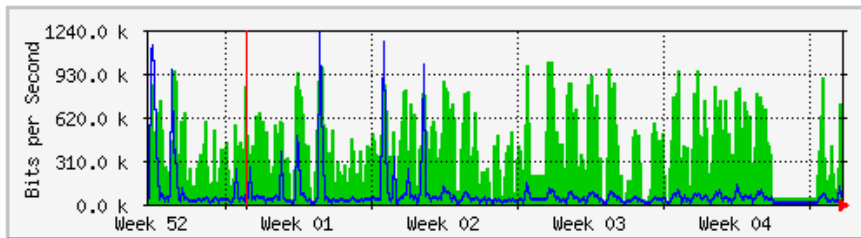

	Max	Average	Current
In	437.2 Mb/s (21.9%)	196.7 Mb/s (9.8%)	39.2 Mb/s (2.0%)
Out	40.7 Mb/s (2.0%)	13.0 Mb/s (0.6%)	1811.8 kb/s (0.1%)

'Yearly' Graph (1 Day Average)

	Max	Average	Current
In	505.9 Mb/s (25.3%)	203.2 Mb/s (10.2%)	63.3 Mb/s (3.2%)
Out	36.2 Mb/s (1.8%)	15.5 Mb/s (0.8%)	4792.3 kb/s (0.2%)

MRTG – Kampus Uniciti

'Monthly' Graph (2 Hour Average)

	Max	Average	Current
In	303.6 Mb/s (30.4%)	112.0 Mb/s (11.2%)	102.7 Mb/s (10.3%)
Out	22.4 Mb/s (2.2%)	5251.8 kb/s (0.5%)	3542.9 kb/s (0.4%)

'Yearly' Graph (1 Day Average)

	Max	Average	Current
In	240.1 Mb/s (24.0%)	125.8 Mb/s (12.6%)	57.6 Mb/s (5.8%)
Out	14.9 Mb/s (1.5%)	5995.0 kb/s (0.6%)	2255.9 kb/s (0.2%)

MRTG – Kampus Agrotek

'Monthly' Graph (2 Hour Average)

	Max	Average	Current
In	1014.3 kb/s (65.7%)	376.2 kb/s (24.4%)	616.1 kb/s (39.9%)
Out	1206.3 kb/s (78.1%)	66.9 kb/s (4.3%)	88.5 kb/s (5.7%)

'Yearly' Graph (1 Day Average)

	Max	Average	Current
In	933.5 kb/s (60.5%)	429.8 kb/s (27.8%)	310.0 kb/s (20.1%)
Out	471.4 kb/s (30.5%)	84.5 kb/s (5.5%)	29.7 kb/s (1.9%)

MRTG – Jabatan Keselamatan

'Monthly' Graph (2 Hour Average)