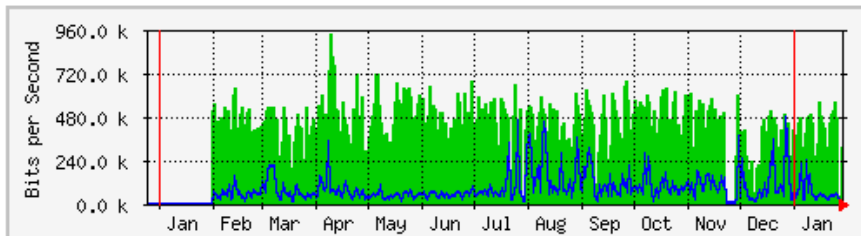

MRTG – Kampus Uniciti

'Monthly' Graph (2 Hour Average)

	Max	Average	Current
In	303.6 Mb/s (30.4%)	112.0 Mb/s (11.2%)	102.7 Mb/s (10.3%)
Out	22.4 Mb/s (2.2%)	5251.8 kb/s (0.5%)	3542.9 kb/s (0.4%)

'Yearly' Graph (1 Day Average)

	Max	Average	Current
In	240.1 Mb/s (24.0%)	125.8 Mb/s (12.6%)	57.6 Mb/s (5.8%)
Out	14.9 Mb/s (1.5%)	5995.0 kb/s (0.6%)	2255.9 kb/s (0.2%)

MRTG – Kampus Agrotek

'Monthly' Graph (2 Hour Average)

	Max	Average	Current
In	1014.3 kb/s (65.7%)	376.2 kb/s (24.4%)	616.1 kb/s (39.9%)
Out	1206.3 kb/s (78.1%)	66.9 kb/s (4.3%)	88.5 kb/s (5.7%)

'Yearly' Graph (1 Day Average)

	Max	Average	Current
In	933.5 kb/s (60.5%)	429.8 kb/s (27.8%)	310.0 kb/s (20.1%)
Out	471.4 kb/s (30.5%)	84.5 kb/s (5.5%)	29.7 kb/s (1.9%)

MRTG – Jabatan Keselamatan

'Monthly' Graph (2 Hour Average)

	Max	Average	Current
In	5024.6 kb/s (52.3%)	905.8 kb/s (9.4%)	1863.4 kb/s (19.4%)
Out	1025.4 kb/s (10.7%)	45.6 kb/s (0.5%)	96.2 kb/s (1.0%)

'Yearly' Graph (1 Day Average)

	Max	Average	Current
In	5771.1 kb/s (60.1%)	1861.3 kb/s (19.4%)	721.3 kb/s (7.5%)
Out	417.0 kb/s (4.3%)	63.2 kb/s (0.7%)	40.6 kb/s (0.4%)