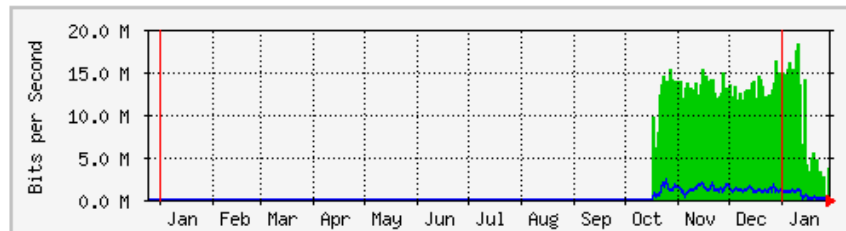

MRTG – Library Pauh Putra

'Monthly' Graph (2 Hour Average)

	Max	Average	Current
In	122.2 Mb/s (2.8%)	14.7 Mb/s (0.3%)	591.2 kb/s (0.0%)
Out	38.1 Mb/s (0.9%)	19.9 Mb/s (0.5%)	15.6 Mb/s (0.4%)

'Yearly' Graph (1 Day Average)

	Max	Average	Current
In	50.1 Mb/s (1.2%)	17.8 Mb/s (0.4%)	2263.7 kb/s (0.1%)
Out	27.9 Mb/s (0.6%)	18.6 Mb/s (0.4%)	16.1 Mb/s (0.4%)

MRTG – Bumita Blok A

'Monthly' Graph (2 Hour Average)

	Max	Average	Current
In	20.9 Mb/s (2.1%)	9289.4 kb/s (0.9%)	5124.4 kb/s (0.5%)
Out	2394.7 kb/s (0.2%)	559.9 kb/s (0.1%)	202.2 kb/s (0.0%)

'Yearly' Graph (1 Day Average)

	Max	Average	Current
In	18.2 Mb/s (1.8%)	11.5 Mb/s (1.2%)	3715.8 kb/s (0.4%)
Out	2224.8 kb/s (0.2%)	978.3 kb/s (0.1%)	179.4 kb/s (0.0%)

MRTG – Bumita Blok B

'Monthly' Graph (2 Hour Average)