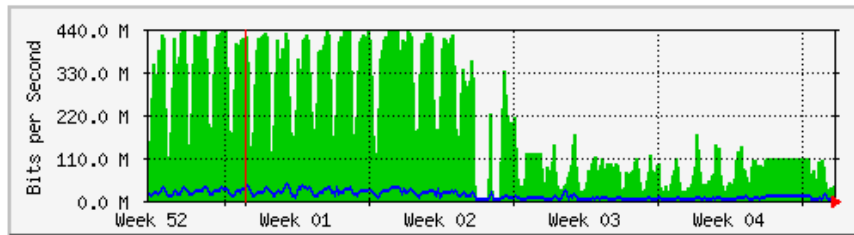

LAPORAN PENGGUNAAN BANDWIDTH DI Kampus UniMAP (DISEMBER 2018)

DISEDIAKAN OLEH: MOHD ZHAFRI B. NORZALLI

TARIKH: 3/12/2018

MRTG – Kampus Simpang Empat

'Monthly' Graph (2 Hour Average)

	Max	Average	Current
In	3029.5 kb/s (18.9%)	1056.0 kb/s (6.6%)	70.1 kb/s (0.4%)
Out	1152.9 kb/s (7.2%)	91.4 kb/s (0.6%)	36.7 kb/s (0.2%)

'Yearly' Graph (1 Day Average)

	Max	Average	Current
In	3004.9 kb/s (18.8%)	1409.3 kb/s (8.8%)	160.8 kb/s (1.0%)
Out	1138.8 kb/s (7.1%)	191.1 kb/s (1.2%)	18.2 kb/s (0.1%)

MRTG – Kampus Wang Ulu

'Monthly' Graph (2 Hour Average)