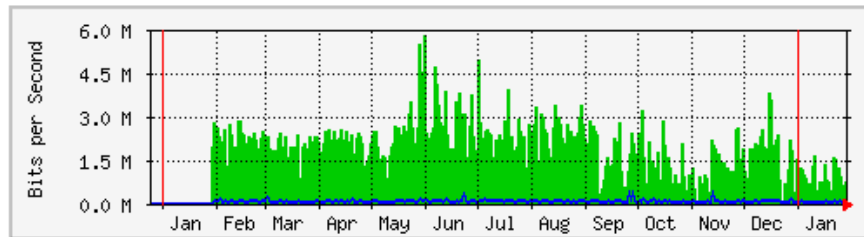

	Max	Average	Current
In	240.1 Mb/s (24.0%)	125.8 Mb/s (12.6%)	57.6 Mb/s (5.8%)
Out	14.9 Mb/s (1.5%)	5995.0 kb/s (0.6%)	2255.9 kb/s (0.2%)

MRTG – Kampus Agrotek

'Monthly' Graph (2 Hour Average)

	Max	Average	Current
In	1014.3 kb/s (65.7%)	376.2 kb/s (24.4%)	616.1 kb/s (39.9%)
Out	1206.3 kb/s (78.1%)	66.9 kb/s (4.3%)	88.5 kb/s (5.7%)

'Yearly' Graph (1 Day Average)

	Max	Average	Current
In	933.5 kb/s (60.5%)	429.8 kb/s (27.8%)	310.0 kb/s (20.1%)
Out	471.4 kb/s (30.5%)	84.5 kb/s (5.5%)	29.7 kb/s (1.9%)

MRTG – Jabatan Keselamatan

'Monthly' Graph (2 Hour Average)

	Max	Average	Current
In	5024.6 kb/s (52.3%)	905.8 kb/s (9.4%)	1863.4 kb/s (19.4%)
Out	1025.4 kb/s (10.7%)	45.6 kb/s (0.5%)	96.2 kb/s (1.0%)

'Yearly' Graph (1 Day Average)

	Max	Average	Current
In	5771.1 kb/s (60.1%)	1861.3 kb/s (19.4%)	721.3 kb/s (7.5%)
Out	417.0 kb/s (4.3%)	63.2 kb/s (0.7%)	40.6 kb/s (0.4%)

MRTG - KWSP

'Monthly' Graph (2 Hour Average)

	Max	Average	Current
In	559.7 Mb/s (28.0%)	228.1 Mb/s (11.4%)	154.1 Mb/s (7.7%)
Out	66.7 Mb/s (3.3%)	35.7 Mb/s (1.8%)	29.0 Mb/s (1.4%)

'Yearly' Graph (1 Day Average)