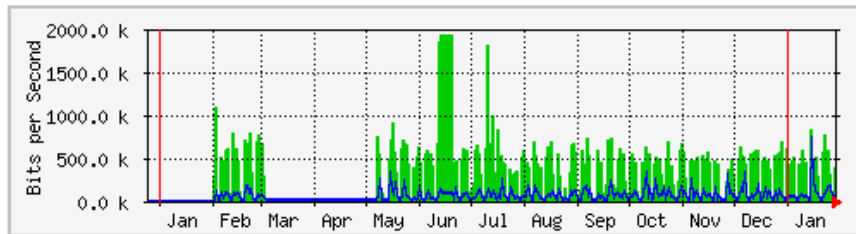

	Max	Average	Current
In	538.4 Mb/s (26.9%)	238.4 Mb/s (11.9%)	107.5 Mb/s (5.4%)
Out	70.2 Mb/s (3.5%)	28.1 Mb/s (1.4%)	29.9 Mb/s (1.5%)

MRTG – Jabatan Bendahari

'Monthly' Graph (2 Hour Average)

	Max	Average	Current
In	22.1 Mb/s (2.2%)	2352.0 kb/s (0.2%)	22.1 Mb/s (2.2%)
Out	4307.6 kb/s (0.4%)	2997.4 kb/s (0.3%)	3526.9 kb/s (0.4%)

'Yearly' Graph (1 Day Average)

	Max	Average	Current
In	20.8 Mb/s (2.1%)	2465.3 kb/s (0.2%)	3644.0 kb/s (0.4%)
Out	4286.6 kb/s (0.4%)	2258.9 kb/s (0.2%)	2976.1 kb/s (0.3%)

MRTG – Unit Kebudayaan dan Rekreasi

'Monthly' Graph (2 Hour Average)

	Max	Average	Current
In	1939.5 kb/s (24.2%)	362.9 kb/s (4.5%)	1113.2 kb/s (13.9%)
Out	1101.8 kb/s (13.8%)	81.4 kb/s (1.0%)	70.6 kb/s (0.9%)

'Yearly' Graph (1 Day Average)