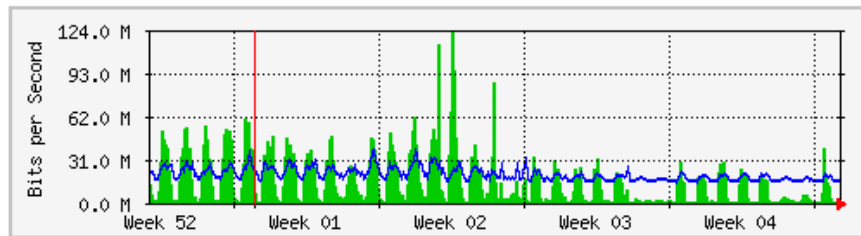

'Yearly' Graph (1 Day Average)

	Max	Average	Current
In	570.1 Mb/s (13.3%)	167.9 Mb/s (3.9%)	107.5 Mb/s (2.5%)
Out	53.7 Mb/s (1.3%)	10.5 Mb/s (0.2%)	283.7 kb/s (0.0%)

MRTG – PFI 2

'Monthly' Graph (2 Hour Average)

	Max	Average	Current
In	128.7 Mb/s (12.9%)	18.0 Mb/s (1.8%)	4348.5 kb/s (0.4%)
Out	574.3 Mb/s (57.4%)	228.7 Mb/s (22.9%)	37.7 Mb/s (3.8%)

'Yearly' Graph (1 Day Average)

	Max	Average	Current
In	59.2 Mb/s (5.9%)	22.4 Mb/s (2.2%)	3787.3 kb/s (0.4%)
Out	431.9 Mb/s (43.2%)	312.9 Mb/s (31.3%)	83.5 Mb/s (8.4%)

MRTG – Library Pauh Putra

'Monthly' Graph (2 Hour Average)

	Max	Average	Current
In	122.2 Mb/s (2.8%)	14.7 Mb/s (0.3%)	591.2 kb/s (0.0%)
Out	38.1 Mb/s (0.9%)	19.9 Mb/s (0.5%)	15.6 Mb/s (0.4%)

'Yearly' Graph (1 Day Average)

	Max	Average	Current
In	50.1 Mb/s (1.2%)	17.8 Mb/s (0.4%)	2263.7 kb/s (0.1%)
Out	27.9 Mb/s (0.6%)	18.6 Mb/s (0.4%)	16.1 Mb/s (0.4%)

MRTG – Bumita Blok A

'Monthly' Graph (2 Hour Average)

	Max	Average	Current
In	20.9 Mb/s (2.1%)	9289.4 kb/s (0.9%)	5124.4 kb/s (0.5%)
Out	2394.7 kb/s (0.2%)	559.9 kb/s (0.1%)	202.2 kb/s (0.0%)