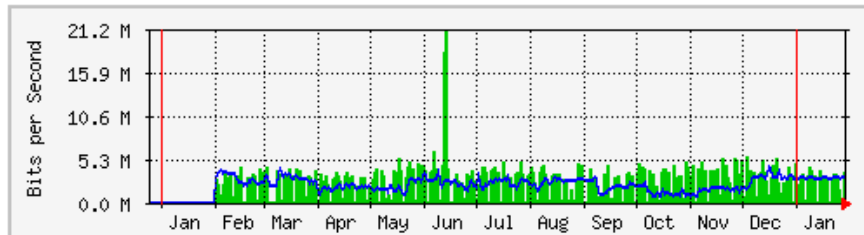

MRTG - KWSP

'Monthly' Graph (2 Hour Average)

	Max	Average	Current
In	559.7 Mb/s (28.0%)	228.1 Mb/s (11.4%)	154.1 Mb/s (7.7%)
Out	66.7 Mb/s (3.3%)	35.7 Mb/s (1.8%)	29.0 Mb/s (1.4%)

'Yearly' Graph (1 Day Average)

	Max	Average	Current
In	538.4 Mb/s (26.9%)	238.4 Mb/s (11.9%)	107.5 Mb/s (5.4%)
Out	70.2 Mb/s (3.5%)	28.1 Mb/s (1.4%)	29.9 Mb/s (1.5%)

MRTG – Jabatan Bendahari

'Monthly' Graph (2 Hour Average)

	Max	Average	Current
In	22.1 Mb/s (2.2%)	2352.0 kb/s (0.2%)	22.1 Mb/s (2.2%)
Out	4307.6 kb/s (0.4%)	2997.4 kb/s (0.3%)	3526.9 kb/s (0.4%)

'Yearly' Graph (1 Day Average)

	Max	Average	Current
In	20.8 Mb/s (2.1%)	2465.3 kb/s (0.2%)	3644.0 kb/s (0.4%)
Out	4286.6 kb/s (0.4%)	2258.9 kb/s (0.2%)	2976.1 kb/s (0.3%)

MRTG – Unit Kebudayaan dan Rekreasi

'Monthly' Graph (2 Hour Average)

	Max	Average	Current
In	1939.5 kb/s (24.2%)	362.9 kb/s (4.5%)	1113.2 kb/s (13.9%)
Out	1101.8 kb/s (13.8%)	81.4 kb/s (1.0%)	70.6 kb/s (0.9%)

'Yearly' Graph (1 Day Average)