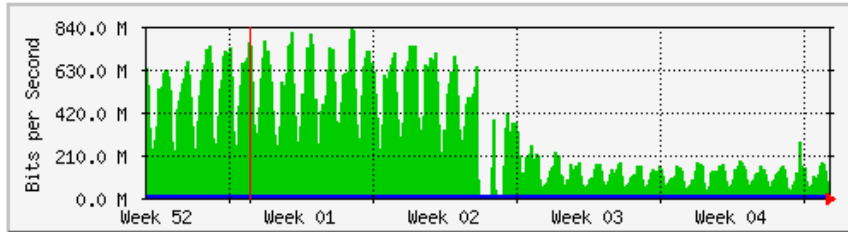

'Yearly' Graph (1 Day Average)

	Max	Average	Current
In	20.8 Mb/s (2.1%)	2465.3 kb/s (0.2%)	3644.0 kb/s (0.4%)
Out	4286.6 kb/s (0.4%)	2258.9 kb/s (0.2%)	2976.1 kb/s (0.3%)

MRTG – Unit Kebudayaan dan Rekreasi

'Monthly' Graph (2 Hour Average)

	Max	Average	Current
In	1939.5 kb/s (24.2%)	362.9 kb/s (4.5%)	1113.2 kb/s (13.9%)
Out	1101.8 kb/s (13.8%)	81.4 kb/s (1.0%)	70.6 kb/s (0.9%)

'Yearly' Graph (1 Day Average)

	Max	Average	Current
In	1939.1 kb/s (24.2%)	314.1 kb/s (3.9%)	394.3 kb/s (4.9%)
Out	730.6 kb/s (9.1%)	54.5 kb/s (0.7%)	99.2 kb/s (1.2%)

MRTG – PFI

'Monthly' Graph (2 Hour Average)

	Max	Average	Current
In	835.0 Mb/s (19.4%)	311.8 Mb/s (7.3%)	63.1 Mb/s (1.5%)
Out	2694.9 kb/s (0.1%)	478.5 kb/s (0.0%)	266.9 kb/s (0.0%)