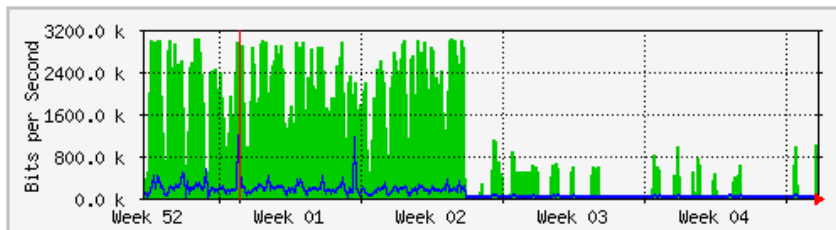

LAPORAN PENGGUNAAN BANDWIDTH DI Kampus UniMAP (DISEMBER 2018)

DISEDIAKAN OLEH: MOHD ZHAFRI B. NORZALLI

TARIKH: 3/12/2018

MRTG – Kampus Simpang Empat

'Monthly' Graph (2 Hour Average)

	Max	Average	Current
In	3029.5 kb/s (18.9%)	1056.0 kb/s (6.6%)	70.1 kb/s (0.4%)
Out	1152.9 kb/s (7.2%)	91.4 kb/s (0.6%)	36.7 kb/s (0.2%)

'Yearly' Graph (1 Day Average)

	Max	Average	Current
In	3004.9 kb/s (18.8%)	1409.3 kb/s (8.8%)	160.8 kb/s (1.0%)
Out	1138.8 kb/s (7.1%)	191.1 kb/s (1.2%)	18.2 kb/s (0.1%)

MRTG – Kampus Wang Ulu

'Monthly' Graph (2 Hour Average)

	Max	Average	Current
In	437.2 Mb/s (21.9%)	196.7 Mb/s (9.8%)	39.2 Mb/s (2.0%)
Out	40.7 Mb/s (2.0%)	13.0 Mb/s (0.6%)	1811.8 kb/s (0.1%)

'Yearly' Graph (1 Day Average)

	Max	Average	Current
In	505.9 Mb/s (25.3%)	203.2 Mb/s (10.2%)	63.3 Mb/s (3.2%)
Out	36.2 Mb/s (1.8%)	15.5 Mb/s (0.8%)	4792.3 kb/s (0.2%)