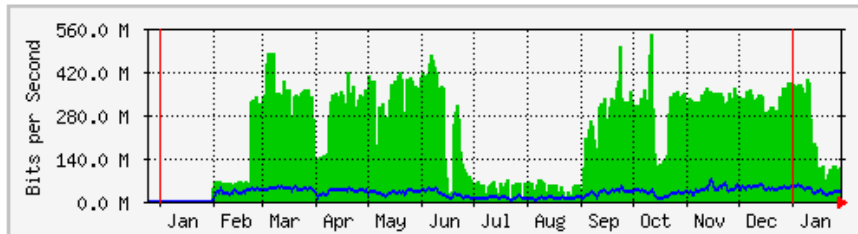

'Yearly' Graph (1 Day Average)

	Max	Average	Current
In	933.5 kb/s (60.5%)	429.8 kb/s (27.8%)	310.0 kb/s (20.1%)
Out	471.4 kb/s (30.5%)	84.5 kb/s (5.5%)	29.7 kb/s (1.9%)

MRTG – Jabatan Keselamatan

'Monthly' Graph (2 Hour Average)

	Max	Average	Current
In	5024.6 kb/s (52.3%)	905.8 kb/s (9.4%)	1863.4 kb/s (19.4%)
Out	1025.4 kb/s (10.7%)	45.6 kb/s (0.5%)	96.2 kb/s (1.0%)

'Yearly' Graph (1 Day Average)

	Max	Average	Current
In	5771.1 kb/s (60.1%)	1861.3 kb/s (19.4%)	721.3 kb/s (7.5%)
Out	417.0 kb/s (4.3%)	63.2 kb/s (0.7%)	40.6 kb/s (0.4%)

MRTG - KWSP

'Monthly' Graph (2 Hour Average)

	Max	Average	Current
In	559.7 Mb/s (28.0%)	228.1 Mb/s (11.4%)	154.1 Mb/s (7.7%)
Out	66.7 Mb/s (3.3%)	35.7 Mb/s (1.8%)	29.0 Mb/s (1.4%)

'Yearly' Graph (1 Day Average)