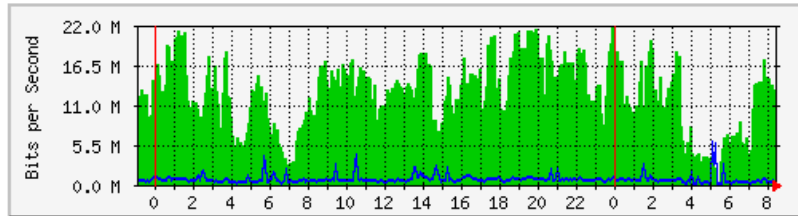

MRTG – Bumita Blok C (Student)

The statistics were last updated **Tuesday, 27 February 2018 at 8:25**,
at which time 'BUMITA-BLOK-C-SW1' had been up for **1 day, 11:36:48**.

'Daily' Graph (5 Minute Average)

	Max	Average	Current
In	21.6 Mb/s (2.2%)	12.2 Mb/s (1.2%)	9335.0 kb/s (0.9%)
Out	5792.3 kb/s (0.6%)	701.7 kb/s (0.1%)	394.2 kb/s (0.0%)