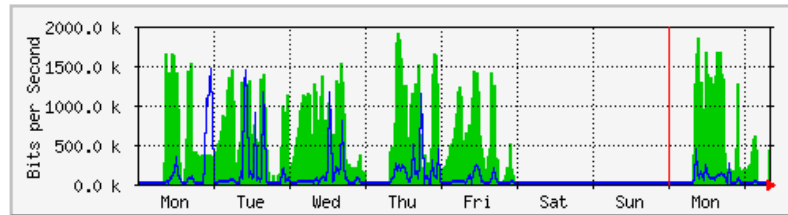

## 'Weekly' Graph (30 Minute Average)

	Max	Average	Current
<b>In</b>	30.5 Mb/s (3.1%)	2442.0 kb/s (0.2%)	1679.2 kb/s (0.2%)
<b>Out</b>	6199.3 kb/s (0.6%)	2440.8 kb/s (0.2%)	2588.5 kb/s (0.3%)

# MRTG – Unit Kebudayaan dan Rekreasi

The statistics were last updated **Tuesday, 27 February 2018 at 8:16**,  
at which time 'Unit\_Kluster' had been up for **2 days, 12:11:47**.

## 'Daily' Graph (5 Minute Average)

	Max	Average	Current
In	1923.8 kb/s (24.0%)	505.3 kb/s (6.3%)	809.3 kb/s (10.1%)
Out	756.0 kb/s (9.4%)	45.7 kb/s (0.6%)	42.0 kb/s (0.5%)

## 'Weekly' Graph (30 Minute Average)

	Max	Average	Current
In	1906.5 kb/s (23.8%)	437.1 kb/s (5.5%)	433.0 kb/s (5.4%)
Out	1444.3 kb/s (18.1%)	80.9 kb/s (1.0%)	39.0 kb/s (0.5%)