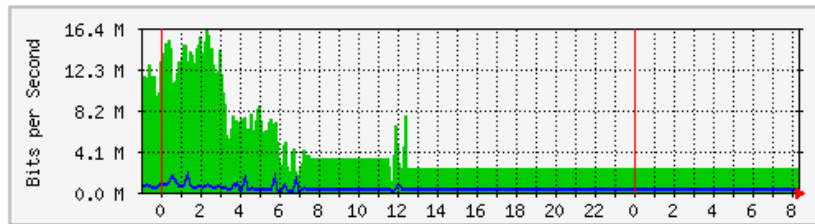

MRTG – Bumita Blok B

The statistics were last updated **Tuesday, 27 February 2018 at 8:23**

'Daily' Graph (5 Minute Average)

	Max	Average	Current
In	16.3 Mb/s (1.6%)	4265.1 kb/s (0.4%)	2444.4 kb/s (0.2%)
Out	1872.1 kb/s (0.2%)	278.7 kb/s (0.0%)	179.2 kb/s (0.0%)