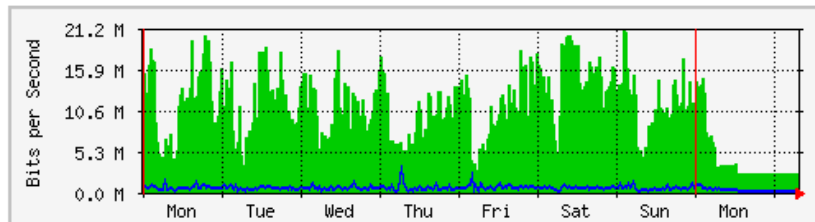

'Weekly' Graph (30 Minute Average)

	Max	Average	Current
In	20.9 Mb/s (2.1%)	10.1 Mb/s (1.0%)	2444.4 kb/s (0.2%)
Out	3330.0 kb/s (0.3%)	516.1 kb/s (0.1%)	179.2 kb/s (0.0%)