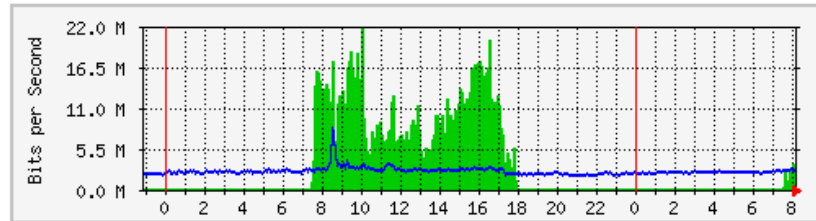

MRTG – Jabatan Bendahari

The statistics were last updated **Tuesday, 27 February 2018 at 8:14**,
at which time 'BENDAHARI-PANTRY-1F-SWI' had been up for **336 days, 22:25:54**.

'Daily' Graph (5 Minute Average)

	Max	Average	Current
In	21.6 Mb/s (2.2%)	3243.8 kb/s (0.3%)	3292.5 kb/s (0.3%)
Out	8299.2 kb/s (0.8%)	2417.4 kb/s (0.2%)	2592.0 kb/s (0.3%)