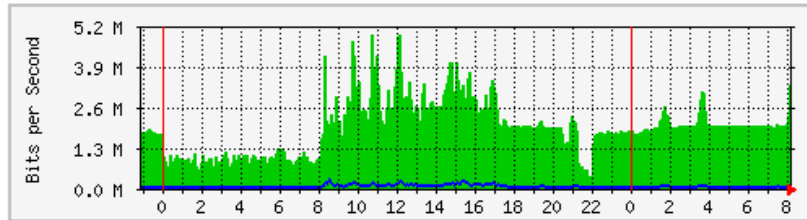

MRTG – Jabatan Keselamatan

The statistics were last updated **Tuesday, 27 February 2018 at 8:11**,
at which time '**Keselamatan-Rtr**' had been up for **81 days, 15:24:54**.

'Daily' Graph (5 Minute Average)

	Max	Average	Current
In	4903.1 kb/s (51.1%)	1911.6 kb/s (19.9%)	3303.8 kb/s (34.4%)
Out	263.0 kb/s (2.7%)	57.1 kb/s (0.6%)	110.5 kb/s (1.2%)