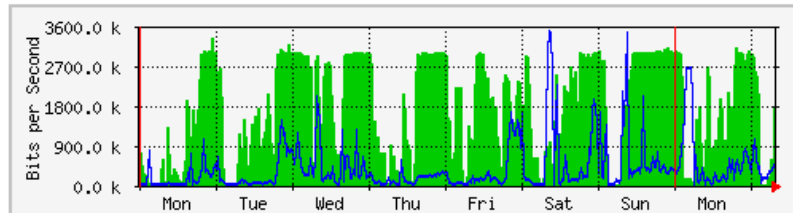

## 'Weekly' Graph (30 Minute Average)

	Max	Average	Current
In	3458.3 kb/s (90.1%)	1286.6 kb/s (33.5%)	186.3 kb/s (4.9%)
Out	2962.7 kb/s (77.2%)	1820.2 kb/s (47.4%)	1962.4 kb/s (51.1%)

# MRTG – Kampus Simpang Empat

The statistics were last updated **Tuesday, 27 February 2018 at 8:04**,  
at which time 'Simpang4SRX240' had been up for **20:52:38**.

## 'Daily' Graph (5 Minute Average)

	Max	Average	Current
<b>In</b>	3344.3 kb/s (20.9%)	1541.7 kb/s (9.6%)	241.5 kb/s (1.5%)
<b>Out</b>	3562.6 kb/s (22.3%)	520.1 kb/s (3.3%)	335.1 kb/s (2.1%)

## 'Weekly' Graph (30 Minute Average)

	Max	Average	Current
<b>In</b>	3331.6 kb/s (20.8%)	1701.5 kb/s (10.6%)	1738.7 kb/s (10.9%)
<b>Out</b>	3483.9 kb/s (21.8%)	382.9 kb/s (2.4%)	450.8 kb/s (2.8%)