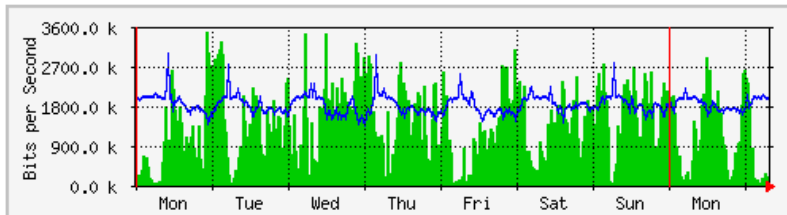

## 'Daily' Graph (5 Minute Average)

	Max	Average	Current
In	3380.6 kb/s (88.0%)	1044.1 kb/s (27.2%)	371.2 kb/s (9.7%)
Out	2557.8 kb/s (66.6%)	1844.0 kb/s (48.0%)	1971.3 kb/s (51.3%)

## 'Weekly' Graph (30 Minute Average)

	Max	Average	Current
In	3458.3 kb/s (90.1%)	1286.6 kb/s (33.5%)	186.3 kb/s (4.9%)
Out	2962.7 kb/s (77.2%)	1820.2 kb/s (47.4%)	1962.4 kb/s (51.1%)