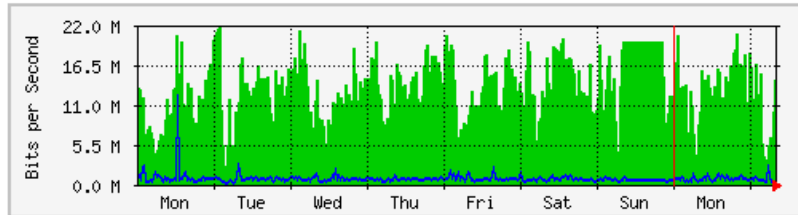

'Weekly' Graph (30 Minute Average)

	Max	Average	Current
In	21.8 Mb/s (2.2%)	12.9 Mb/s (1.3%)	14.5 Mb/s (1.4%)
Out	12.1 Mb/s (1.2%)	731.6 kb/s (0.1%)	498.0 kb/s (0.0%)