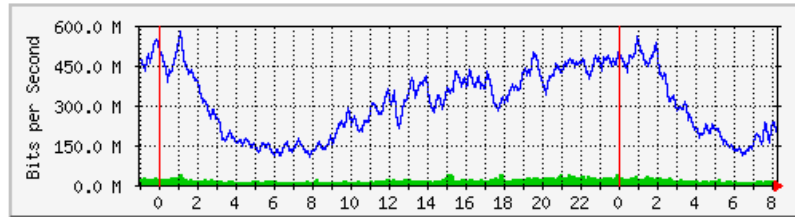

MRTG – PFI 2

The statistics were last updated **Tuesday, 27 February 2018 at 8:18**,
at which time 'KKPI-BLOCK-F-GF-DS' had been up for **47 days, 7:50:57**.

`Daily' Graph (5 Minute Average)

	Max	Average	Current
In	40.3 Mb/s (4.0%)	17.3 Mb/s (1.7%)	10.8 Mb/s (1.1%)
Out	573.1 Mb/s (57.3%)	309.4 Mb/s (30.9%)	191.4 Mb/s (19.1%)