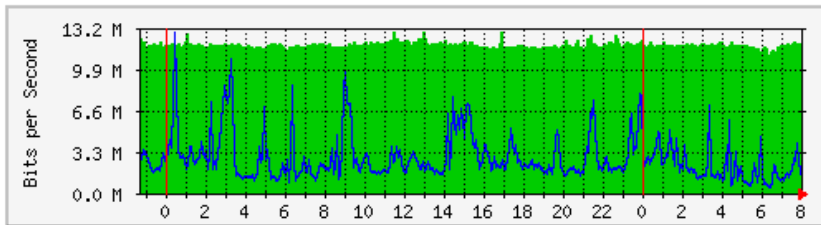

MRTG – Kampus Uniciti

The statistics were last updated **Tuesday, 27 February 2018 at 8:04**,
at which time 'UPME-SgCucuh-CE01' had been up for 17 days, 15:14:34.

'Daily' Graph (5 Minute Average)

	Max	Average	Current
In	12.9 Mb/s (1.3%)	11.8 Mb/s (1.2%)	11.9 Mb/s (1.2%)
Out	12.7 Mb/s (1.3%)	2698.3 kb/s (0.3%)	1026.1 kb/s (0.1%)