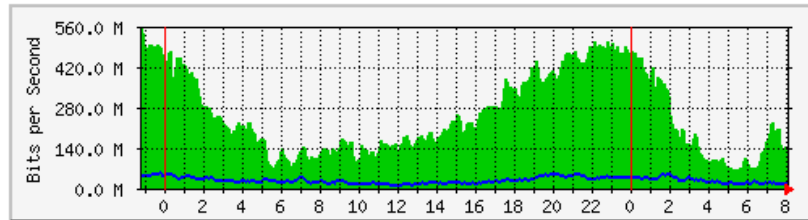

## 'Daily' Graph (5 Minute Average)

	Max	Average	Current
<b>In</b>	3344.3 kb/s (20.9%)	1541.7 kb/s (9.6%)	241.5 kb/s (1.5%)
<b>Out</b>	3562.6 kb/s (22.3%)	520.1 kb/s (3.3%)	335.1 kb/s (2.1%)

## 'Weekly' Graph (30 Minute Average)

	Max	Average	Current
<b>In</b>	3331.6 kb/s (20.8%)	1701.5 kb/s (10.6%)	1738.7 kb/s (10.9%)
<b>Out</b>	3483.9 kb/s (21.8%)	382.9 kb/s (2.4%)	450.8 kb/s (2.8%)

## 'Daily' Graph (5 Minute Average)

	Max	Average	Current
In	557.0 Mb/s (27.8%)	253.0 Mb/s (12.6%)	145.5 Mb/s (7.3%)
Out	51.6 Mb/s (2.6%)	26.1 Mb/s (1.3%)	14.3 Mb/s (0.7%)