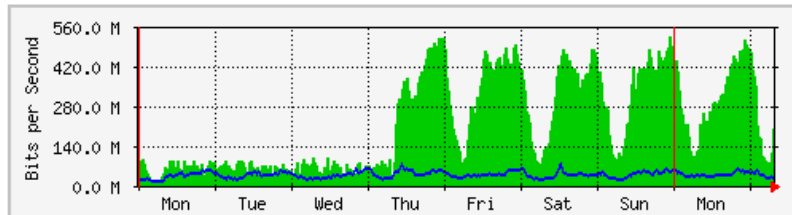

## 'Weekly' Graph (30 Minute Average)

	Max	Average	Current
<b>In</b>	4964.5 kb/s (51.7%)	2117.3 kb/s (22.1%)	2005.6 kb/s (20.9%)
<b>Out</b>	361.3 kb/s (3.8%)	59.0 kb/s (0.6%)	46.3 kb/s (0.5%)

# MRTG - KWSP

The statistics were last updated **Tuesday, 27 February 2018 at 8:13**,  
at which time 'KWSP-NCCOM-9F-SW1' had been up for **274 days, 1:09:50**.

## 'Daily' Graph (5 Minute Average)

	Max	Average	Current
In	540.9 Mb/s (27.0%)	290.0 Mb/s (14.5%)	209.9 Mb/s (10.5%)
Out	60.0 Mb/s (3.0%)	38.4 Mb/s (1.9%)	27.8 Mb/s (1.4%)

## 'Weekly' Graph (30 Minute Average)

	Max	Average	Current
In	525.0 Mb/s (26.3%)	216.4 Mb/s (10.8%)	199.1 Mb/s (10.0%)
Out	77.6 Mb/s (3.9%)	37.0 Mb/s (1.9%)	27.7 Mb/s (1.4%)