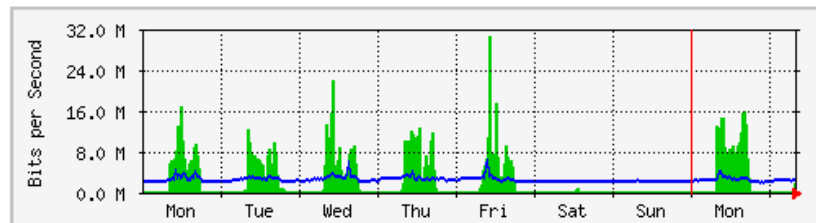

'Weekly' Graph (30 Minute Average)

	Max	Average	Current
In	30.5 Mb/s (3.1%)	2442.0 kb/s (0.2%)	1679.2 kb/s (0.2%)
Out	6199.3 kb/s (0.6%)	2440.8 kb/s (0.2%)	2588.5 kb/s (0.3%)