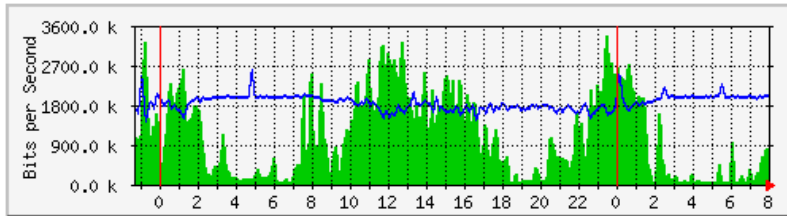

## 'Daily' Graph (5 Minute Average)

	Max	Average	Current
In	3380.6 kb/s (88.0%)	1044.1 kb/s (27.2%)	371.2 kb/s (9.7%)
Out	2557.8 kb/s (66.6%)	1844.0 kb/s (48.0%)	1971.3 kb/s (51.3%)