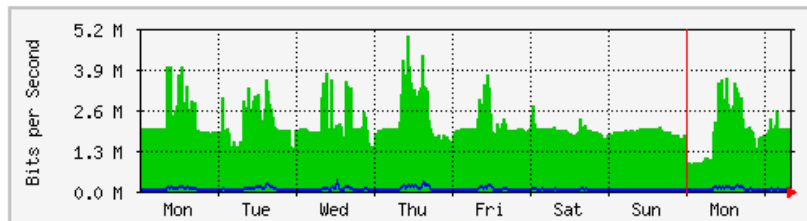

'Weekly' Graph (30 Minute Average)

	Max	Average	Current
In	4964.5 kb/s (51.7%)	2117.3 kb/s (22.1%)	2005.6 kb/s (20.9%)
Out	361.3 kb/s (3.8%)	59.0 kb/s (0.6%)	46.3 kb/s (0.5%)