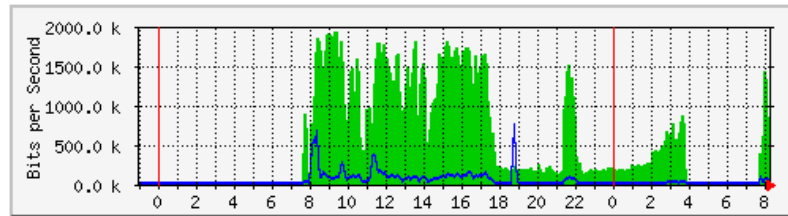

MRTG – Unit Kebudayaan dan Rekreasi

The statistics were last updated **Tuesday, 27 February 2018 at 8:16**,
at which time 'Unit_Kluster' had been up for **2 days, 12:11:47**.

'Daily' Graph (5 Minute Average)

	Max	Average	Current
In	1923.8 kb/s (24.0%)	505.3 kb/s (6.3%)	809.3 kb/s (10.1%)
Out	756.0 kb/s (9.4%)	45.7 kb/s (0.6%)	42.0 kb/s (0.5%)