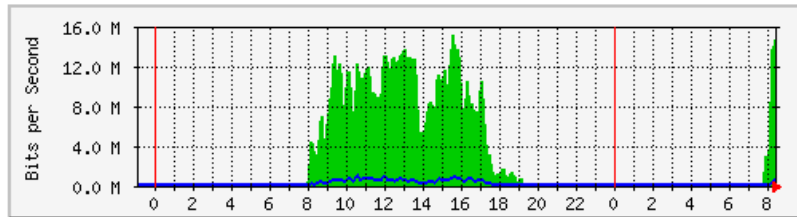

MRTG – Bumita Blok C (Staf)

The statistics were last updated **Tuesday, 27 February 2018 at 8:27**,
at which time 'BLOK C-STAF-SW-2-MAIN A2N' had been up for 7 days, 17:24:12.

'Daily' Graph (5 Minute Average)

	Max	Average	Current
In	15.1 Mb/s (15.1%)	2920.2 kb/s (2.9%)	14.6 Mb/s (14.6%)
Out	1018.6 kb/s (1.0%)	157.8 kb/s (0.2%)	526.4 kb/s (0.5%)