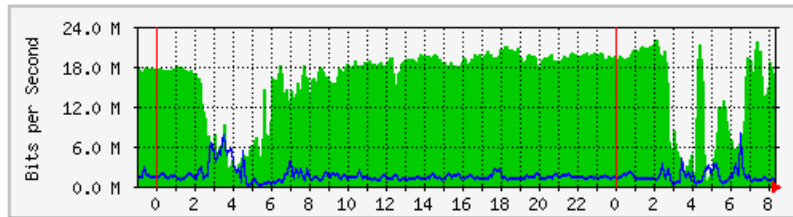

MRTG – Bumita Blok A

The statistics were last updated **Tuesday, 27 February 2018 at 8:21**,
at which time the device had been up for **15 days, 12:38:09**.

'Daily' Graph (5 Minute Average)

	Max	Average	Current
In	22.0 Mb/s (2.2%)	15.5 Mb/s (1.6%)	16.4 Mb/s (1.6%)
Out	7705.5 kb/s (0.8%)	1505.8 kb/s (0.2%)	1116.9 kb/s (0.1%)