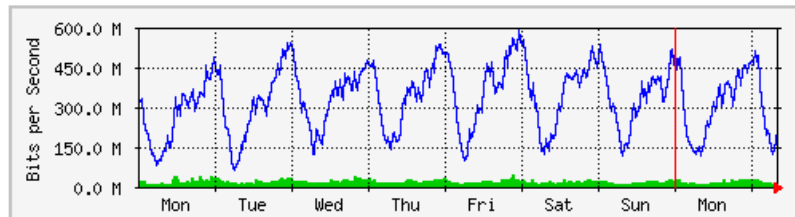

## 'Weekly' Graph (30 Minute Average)

	Max	Average	Current
<b>In</b>	920.0 Mb/s (21.4%)	509.3 Mb/s (11.9%)	213.6 Mb/s (5.0%)
<b>Out</b>	74.2 Mb/s (1.7%)	28.3 Mb/s (0.7%)	16.6 Mb/s (0.4%)

# MRTG – PFI 2

The statistics were last updated **Tuesday, 27 February 2018 at 8:18**,  
at which time 'KKPI-BLOCK-F-GF-DS' had been up for **47 days, 7:50:57**.

## `Daily' Graph (5 Minute Average)

	Max	Average	Current
In	40.3 Mb/s (4.0%)	17.3 Mb/s (1.7%)	10.8 Mb/s (1.1%)
Out	573.1 Mb/s (57.3%)	309.4 Mb/s (30.9%)	191.4 Mb/s (19.1%)

## `Weekly' Graph (30 Minute Average)

	Max	Average	Current
In	42.7 Mb/s (4.3%)	17.9 Mb/s (1.8%)	13.5 Mb/s (1.3%)
Out	591.3 Mb/s (59.1%)	325.1 Mb/s (32.5%)	205.0 Mb/s (20.5%)