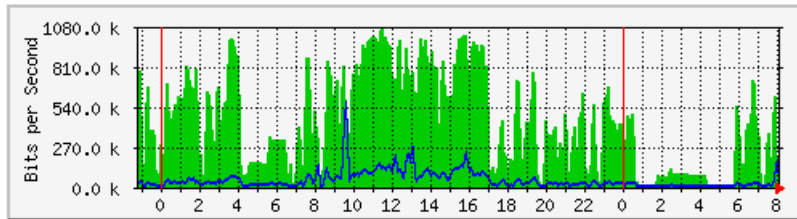

## 'Daily' Graph (5 Minute Average)

	Max	Average	Current
<b>In</b>	12.9 Mb/s (1.3%)	11.8 Mb/s (1.2%)	11.9 Mb/s (1.2%)
<b>Out</b>	12.7 Mb/s (1.3%)	2698.3 kb/s (0.3%)	1026.1 kb/s (0.1%)

## 'Weekly' Graph (30 Minute Average)

	Max	Average	Current
<b>In</b>	12.6 Mb/s (1.3%)	11.6 Mb/s (1.2%)	11.9 Mb/s (1.2%)
<b>Out</b>	13.2 Mb/s (1.3%)	2815.1 kb/s (0.3%)	2414.1 kb/s (0.2%)

# MRTG – Kampus Agrotek

The statistics were last updated **Tuesday, 27 February 2018 at 8:07**,  
at which time 'Router\_AgroTek.kukum.edu.my' had been up for **17 days, 15:20:44**.

## 'Daily' Graph (5 Minute Average)

	Max	Average	Current
In	1075.4 kb/s (69.7%)	416.4 kb/s (27.0%)	71.5 kb/s (4.6%)
Out	564.0 kb/s (36.5%)	45.7 kb/s (3.0%)	11.2 kb/s (0.7%)