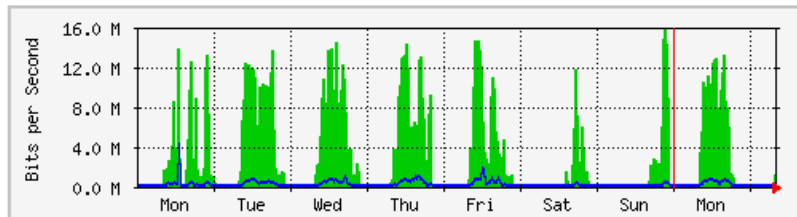

'Weekly' Graph (30 Minute Average)

	Max	Average	Current
In	16.0 Mb/s (16.0%)	3008.5 kb/s (3.0%)	1180.4 kb/s (1.2%)
Out	4209.5 kb/s (4.2%)	173.9 kb/s (0.2%)	41.4 kb/s (0.0%)