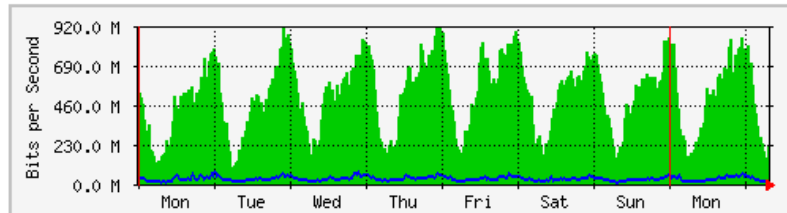

## 'Weekly' Graph (30 Minute Average)

	Max	Average	Current
In	1906.5 kb/s (23.8%)	437.1 kb/s (5.5%)	433.0 kb/s (5.4%)
Out	1444.3 kb/s (18.1%)	80.9 kb/s (1.0%)	39.0 kb/s (0.5%)

# MRTG – PFI

The statistics were last updated **Tuesday, 27 February 2018 at 8:18**,  
at which time 'KKPI-BLOCK-F-GF-DS' had been up for **47 days, 7:50:33**.

## 'Daily' Graph (5 Minute Average)

	Max	Average	Current
<b>In</b>	939.9 Mb/s (21.9%)	494.2 Mb/s (11.5%)	279.6 Mb/s (6.5%)
<b>Out</b>	100.7 Mb/s (2.3%)	28.7 Mb/s (0.7%)	16.1 Mb/s (0.4%)

## 'Weekly' Graph (30 Minute Average)

	Max	Average	Current
<b>In</b>	920.0 Mb/s (21.4%)	509.3 Mb/s (11.9%)	213.6 Mb/s (5.0%)
<b>Out</b>	74.2 Mb/s (1.7%)	28.3 Mb/s (0.7%)	16.6 Mb/s (0.4%)