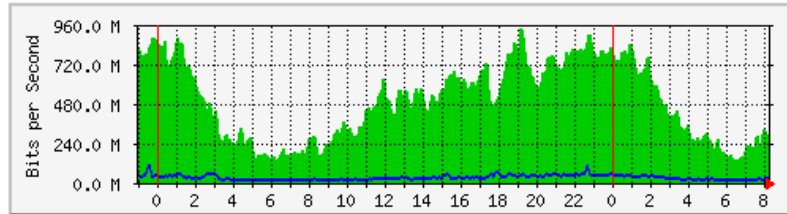

MRTG – PFI

The statistics were last updated **Tuesday, 27 February 2018 at 8:18**,
at which time 'KKPI-BLOCK-F-GF-DS' had been up for **47 days, 7:50:33**.

'Daily' Graph (5 Minute Average)

	Max	Average	Current
In	939.9 Mb/s (21.9%)	494.2 Mb/s (11.5%)	279.6 Mb/s (6.5%)
Out	100.7 Mb/s (2.3%)	28.7 Mb/s (0.7%)	16.1 Mb/s (0.4%)