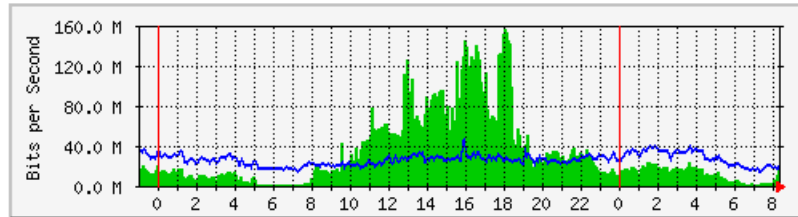

MRTG – Library Pauh Putra

The statistics were last updated **Tuesday, 27 February 2018 at 8:20**,
at which time 'LIB-1F-BICT1-DSW1' had been up for **62 days, 17:33:24**.

'Daily' Graph (5 Minute Average)

	Max	Average	Current
In	155.5 Mb/s (3.6%)	30.6 Mb/s (0.7%)	18.4 Mb/s (0.4%)
Out	44.9 Mb/s (1.0%)	25.4 Mb/s (0.6%)	19.8 Mb/s (0.5%)