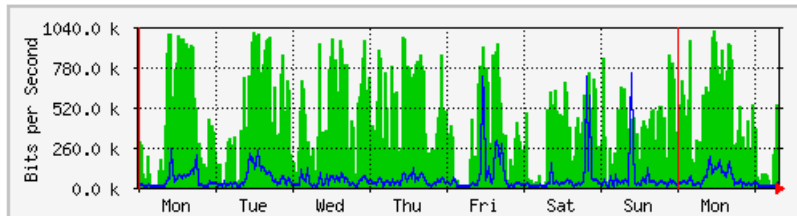

## 'Weekly' Graph (30 Minute Average)

	Max	Average	Current
<b>In</b>	12.6 Mb/s (1.3%)	11.6 Mb/s (1.2%)	11.9 Mb/s (1.2%)
<b>Out</b>	13.2 Mb/s (1.3%)	2815.1 kb/s (0.3%)	2414.1 kb/s (0.2%)

# MRTG – Kampus Agrotek

The statistics were last updated **Tuesday, 27 February 2018 at 8:07**,  
at which time 'Router\_AgroTek.kukum.edu.my' had been up for **17 days, 15:20:44**.

## 'Daily' Graph (5 Minute Average)

	Max	Average	Current
In	1075.4 kb/s (69.7%)	416.4 kb/s (27.0%)	71.5 kb/s (4.6%)
Out	564.0 kb/s (36.5%)	45.7 kb/s (3.0%)	11.2 kb/s (0.7%)

## 'Weekly' Graph (30 Minute Average)

	Max	Average	Current
In	1017.4 kb/s (65.9%)	415.9 kb/s (26.9%)	135.0 kb/s (8.7%)
Out	732.8 kb/s (47.5%)	52.3 kb/s (3.4%)	7336.0 b/s (0.5%)