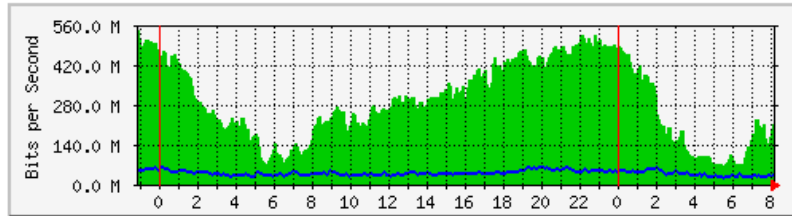

MRTG - KWSP

The statistics were last updated **Tuesday, 27 February 2018 at 8:13**,
at which time 'KWSP-NCCOM-9F-SW1' had been up for **274 days, 1:09:50**.

'Daily' Graph (5 Minute Average)

	Max	Average	Current
In	540.9 Mb/s (27.0%)	290.0 Mb/s (14.5%)	209.9 Mb/s (10.5%)
Out	60.0 Mb/s (3.0%)	38.4 Mb/s (1.9%)	27.8 Mb/s (1.4%)