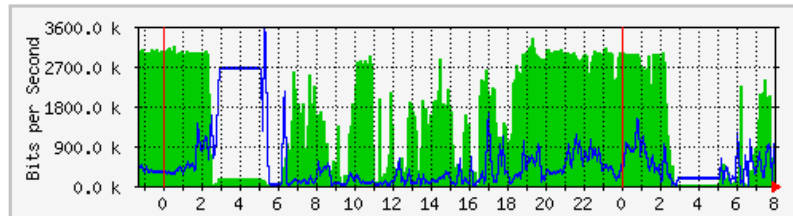

MRTG – Kampus Simpang Empat

The statistics were last updated **Tuesday, 27 February 2018 at 8:04**,
at which time 'Simpang4SRX240' had been up for **20:52:38**.

'Daily' Graph (5 Minute Average)

	Max	Average	Current
In	3344.3 kb/s (20.9%)	1541.7 kb/s (9.6%)	241.5 kb/s (1.5%)
Out	3562.6 kb/s (22.3%)	520.1 kb/s (3.3%)	335.1 kb/s (2.1%)