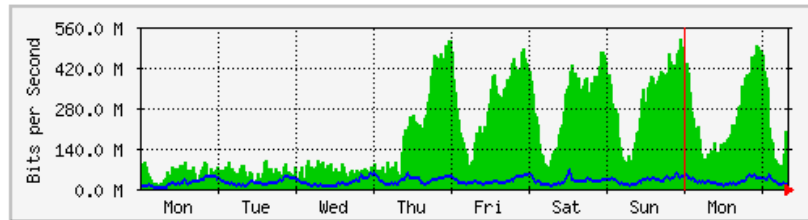

## 'Weekly' Graph (30 Minute Average)

	Max	Average	Current
<b>In</b>	3331.6 kb/s (20.8%)	1701.5 kb/s (10.6%)	1738.7 kb/s (10.9%)
<b>Out</b>	3483.9 kb/s (21.8%)	382.9 kb/s (2.4%)	450.8 kb/s (2.8%)

# MRTG – Kampus Wang Ulu

The statistics were last updated **Tuesday, 27 February 2018 at 8:06**,  
at which time 'WANGULU.BLOCK9-GF-SW1' had been up for **203 days, 23:21:01**.

## 'Daily' Graph (5 Minute Average)

	Max	Average	Current
In	557.0 Mb/s (27.8%)	253.0 Mb/s (12.6%)	145.5 Mb/s (7.3%)
Out	51.6 Mb/s (2.6%)	26.1 Mb/s (1.3%)	14.3 Mb/s (0.7%)

## 'Weekly' Graph (30 Minute Average)

	Max	Average	Current
In	520.2 Mb/s (26.0%)	195.9 Mb/s (9.8%)	158.4 Mb/s (7.9%)
Out	63.8 Mb/s (3.2%)	24.7 Mb/s (1.2%)	13.5 Mb/s (0.7%)