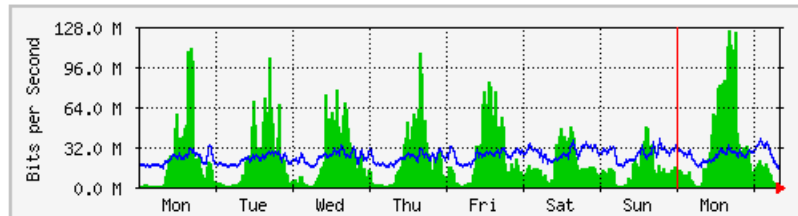

'Weekly' Graph (30 Minute Average)

	Max	Average	Current
In	125.4 Mb/s (2.9%)	23.5 Mb/s (0.5%)	2274.9 kb/s (0.1%)
Out	37.8 Mb/s (0.9%)	24.0 Mb/s (0.6%)	19.0 Mb/s (0.4%)