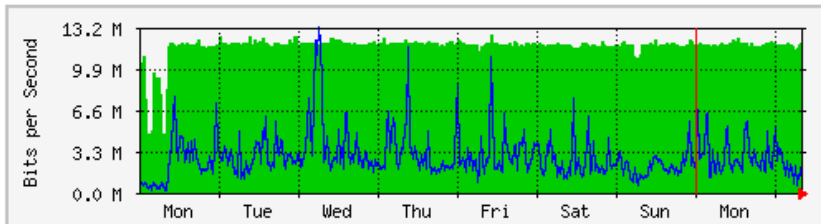

'Weekly' Graph (30 Minute Average)

	Max	Average	Current
In	12.6 Mb/s (1.3%)	11.6 Mb/s (1.2%)	11.9 Mb/s (1.2%)
Out	13.2 Mb/s (1.3%)	2815.1 kb/s (0.3%)	2414.1 kb/s (0.2%)