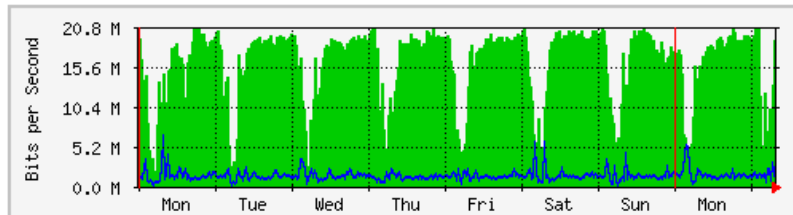

'Weekly' Graph (30 Minute Average)

	Max	Average	Current
In	20.8 Mb/s (2.1%)	16.0 Mb/s (1.6%)	19.0 Mb/s (1.9%)
Out	6622.0 kb/s (0.7%)	1331.7 kb/s (0.1%)	806.9 kb/s (0.1%)