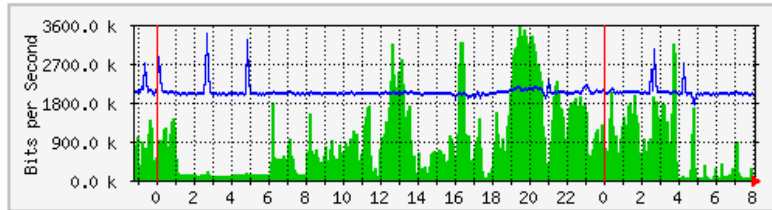

LAPORAN PENGGUNAAN BANDWIDTH DI Kampus UniMAP (Januari 2018)

DISEDIAKAN OLEH: MOHD ZHAFRI B. NORZALLI

TARIKH: 8/2/2018

MRTG - Kolej Antarabangsa (KA)

The statistics were last updated **Thursday, 8 February 2018 at 8:05**,
at which time 'KUM-TA-RTR01.kukum.edu.my' had been up for 7 days, 10:14:40.

'Daily' Graph (5 Minute Average)

	Max	Average	Current
In	3548.4 kb/s (92.4%)	842.8 kb/s (21.9%)	46.6 kb/s (1.2%)
Out	3370.3 kb/s (87.8%)	2027.2 kb/s (52.8%)	1980.2 kb/s (51.6%)

'Weekly' Graph (30 Minute Average)

	Max	Average	Current
In	3438.0 kb/s (89.5%)	1186.6 kb/s (30.9%)	359.2 kb/s (9.4%)
Out	2919.9 kb/s (76.0%)	2052.4 kb/s (53.4%)	1996.1 kb/s (52.0%)

MRTG – Kampus Simpang Empat

The statistics were last updated **Thursday, 8 February 2018 at 8:07**,
at which time 'Simpang4SRX240' had been up for **6 days, 6:03:15**.