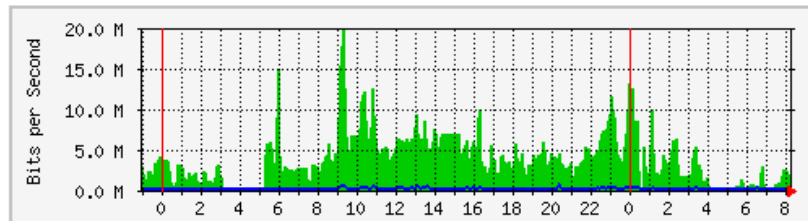

MRTG – Bumita Blok A

The statistics were last updated **Thursday, 8 February 2018 at 8:14**,
at which time the device had been up for **16:31:38**.

'Daily' Graph (5 Minute Average)

	Max	Average	Current
In	16.5 Mb/s (1.7%)	3502.2 kb/s (0.4%)	1956.6 kb/s (0.2%)
Out	3360.0 kb/s (0.3%)	174.9 kb/s (0.0%)	358.8 kb/s (0.0%)

'Weekly' Graph (30 Minute Average)

	Max	Average	Current
In	14.8 Mb/s (1.5%)	2283.2 kb/s (0.2%)	188.2 kb/s (0.0%)
Out	3799.5 kb/s (0.4%)	174.8 kb/s (0.0%)	17.7 kb/s (0.0%)

MRTG – Bumita Blok B

The statistics were last updated **Thursday, 8 February 2018 at 8:16**,
at which time 'BUMITA-BLOK-B-SWI' had been up for 17:03:52.

'Daily' Graph (5 Minute Average)

	Max	Average	Current
In	19.9 Mb/s (2.0%)	3599.0 kb/s (0.4%)	1309.0 kb/s (0.1%)
Out	752.7 kb/s (0.1%)	125.2 kb/s (0.0%)	76.6 kb/s (0.0%)

'Weekly' Graph (30 Minute Average)