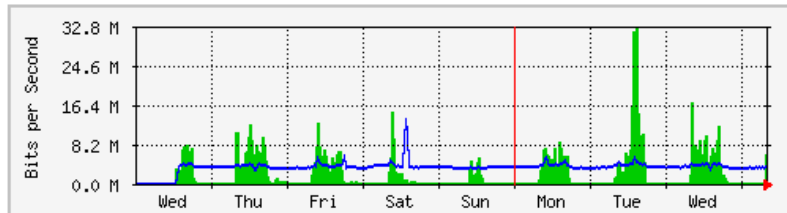

'Daily' Graph (5 Minute Average)

	Max	Average	Current
In	113.8 Mb/s (5.7%)	55.5 Mb/s (2.8%)	91.6 Mb/s (4.6%)
Out	40.8 Mb/s (2.0%)	23.9 Mb/s (1.2%)	27.5 Mb/s (1.4%)

'Weekly' Graph (30 Minute Average)

	Max	Average	Current
In	110.0 Mb/s (5.5%)	58.9 Mb/s (2.9%)	25.4 Mb/s (1.3%)
Out	56.6 Mb/s (2.8%)	26.9 Mb/s (1.3%)	20.8 Mb/s (1.0%)

MRTG – Jabatan Bendahari

The statistics were last updated **Thursday, 8 February 2018 at 8:12**,
at which time 'BENDAHARI-PANTRY-1F-SWI' had been up for **317 days, 22:23:54**.

'Daily' Graph (5 Minute Average)

	Max	Average	Current
In	18.7 Mb/s (1.9%)	2420.6 kb/s (0.2%)	16.5 Mb/s (1.6%)
Out	4730.0 kb/s (0.5%)	3497.6 kb/s (0.3%)	3829.1 kb/s (0.4%)

'Weekly' Graph (30 Minute Average)

	Max	Average	Current
In	32.5 Mb/s (3.2%)	2239.6 kb/s (0.2%)	6117.0 kb/s (0.6%)
Out	13.1 Mb/s (1.3%)	3592.7 kb/s (0.4%)	3616.5 kb/s (0.4%)