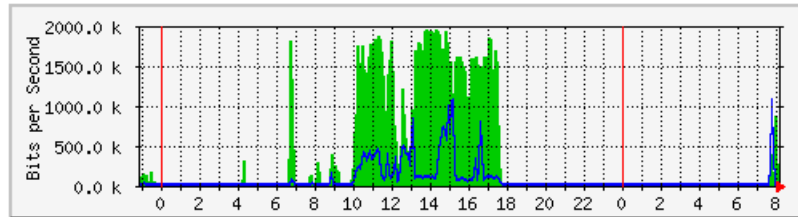

MRTG – Unit Kebudayaan dan Rekreasi

The statistics were last updated **Thursday, 8 February 2018 at 8:14**,
at which time 'Unit_Kluster' had been up for 13 days, 15:24:05.

'Daily' Graph (5 Minute Average)

	Max	Average	Current
In	1949.5 kb/s (24.4%)	349.7 kb/s (4.4%)	191.9 kb/s (2.4%)
Out	1068.2 kb/s (13.4%)	68.2 kb/s (0.9%)	35.3 kb/s (0.4%)