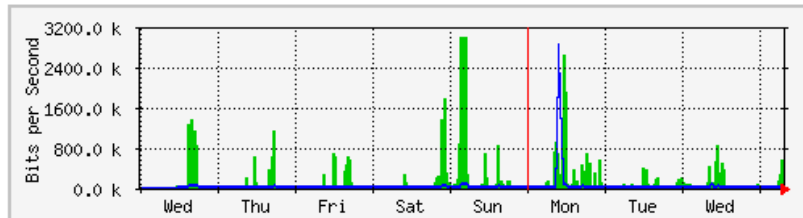

'Daily' Graph (5 Minute Average)

	Max	Average	Current
In	3548.4 kb/s (92.4%)	842.8 kb/s (21.9%)	46.6 kb/s (1.2%)
Out	3370.3 kb/s (87.8%)	2027.2 kb/s (52.8%)	1980.2 kb/s (51.6%)

'Weekly' Graph (30 Minute Average)

	Max	Average	Current
In	3438.0 kb/s (89.5%)	1186.6 kb/s (30.9%)	359.2 kb/s (9.4%)
Out	2919.9 kb/s (76.0%)	2052.4 kb/s (53.4%)	1996.1 kb/s (52.0%)

MRTG – Kampus Simpang Empat

The statistics were last updated **Thursday, 8 February 2018 at 8:07**,
at which time 'Simpang4SRX240' had been up for **6 days, 6:03:15**.

'Daily' Graph (5 Minute Average)

	Max	Average	Current
In	1553.6 kb/s (9.7%)	80.6 kb/s (0.5%)	5136.0 b/s (0.0%)
Out	198.5 kb/s (1.2%)	9688.0 b/s (0.1%)	5512.0 b/s (0.0%)

'Weekly' Graph (30 Minute Average)