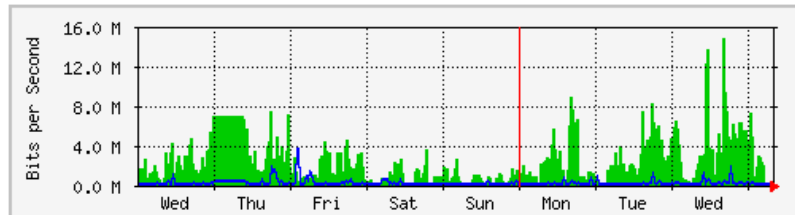

`Daily' Graph (5 Minute Average)

	Max	Average	Current
In	63.1 Mb/s (1.5%)	8147.3 kb/s (0.2%)	6712.3 kb/s (0.2%)
Out	28.8 Mb/s (0.7%)	18.6 Mb/s (0.4%)	23.6 Mb/s (0.5%)

`Weekly' Graph (30 Minute Average)

	Max	Average	Current
In	98.7 Mb/s (2.3%)	9208.0 kb/s (0.2%)	563.5 kb/s (0.0%)
Out	42.6 Mb/s (1.0%)	20.6 Mb/s (0.5%)	15.4 Mb/s (0.4%)

MRTG – Bumita Blok A

The statistics were last updated **Thursday, 8 February 2018 at 8:14**,
at which time the device had been up for **16:31:38**.

'Daily' Graph (5 Minute Average)

	Max	Average	Current
In	16.5 Mb/s (1.7%)	3502.2 kb/s (0.4%)	1956.6 kb/s (0.2%)
Out	3360.0 kb/s (0.3%)	174.9 kb/s (0.0%)	358.8 kb/s (0.0%)

'Weekly' Graph (30 Minute Average)

	Max	Average	Current
In	14.8 Mb/s (1.5%)	2283.2 kb/s (0.2%)	188.2 kb/s (0.0%)
Out	3799.5 kb/s (0.4%)	174.8 kb/s (0.0%)	17.7 kb/s (0.0%)

MRTG – Bumita Blok B

The statistics were last updated **Thursday, 8 February 2018 at 8:16**,
at which time 'BUMITA-BLOK-B-SWI' had been up for 17:03:52.