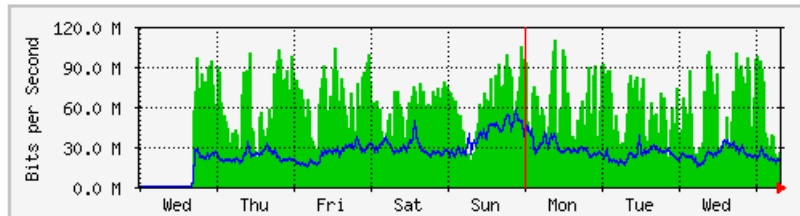

'Daily' Graph (5 Minute Average)

	Max	Average	Current
In	6172.1 kb/s (64.3%)	1117.4 kb/s (11.6%)	2074.2 kb/s (21.6%)
Out	860.7 kb/s (9.0%)	42.1 kb/s (0.4%)	57.6 kb/s (0.6%)

'Weekly' Graph (30 Minute Average)

	Max	Average	Current
In	6178.3 kb/s (64.4%)	2075.4 kb/s (21.6%)	644.4 kb/s (6.7%)
Out	2894.5 kb/s (30.2%)	72.0 kb/s (0.7%)	15.1 kb/s (0.2%)

MRTG - KWSP

The statistics were last updated **Thursday, 8 February 2018 at 8:10**, at which time 'KWSP-NCCOM-9F-SW1' had been up for **255 days, 1:07:25**.

'Daily' Graph (5 Minute Average)

	Max	Average	Current
In	113.8 Mb/s (5.7%)	55.5 Mb/s (2.8%)	91.6 Mb/s (4.6%)
Out	40.8 Mb/s (2.0%)	23.9 Mb/s (1.2%)	27.5 Mb/s (1.4%)

'Weekly' Graph (30 Minute Average)

	Max	Average	Current
In	110.0 Mb/s (5.5%)	58.9 Mb/s (2.9%)	25.4 Mb/s (1.3%)
Out	56.6 Mb/s (2.8%)	26.9 Mb/s (1.3%)	20.8 Mb/s (1.0%)