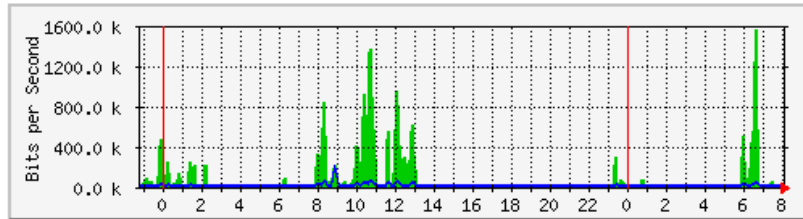

MRTG – Kampus Simpang Empat

The statistics were last updated **Thursday, 8 February 2018 at 8:07**,
at which time 'Simpang4SRX240' had been up for **6 days, 6:03:15**.

'Daily' Graph (5 Minute Average)

	Max	Average	Current
In	1553.6 kb/s (9.7%)	80.6 kb/s (0.5%)	5136.0 b/s (0.0%)
Out	198.5 kb/s (1.2%)	9688.0 b/s (0.1%)	5512.0 b/s (0.0%)