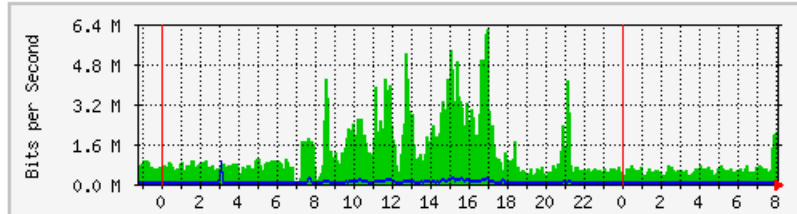

MRTG – Jabatan Keselamatan

The statistics were last updated **Thursday, 8 February 2018 at 8:09**,
at which time 'Keselamatan-Rtr' had been up for **62 days, 15:23:59**.

'Daily' Graph (5 Minute Average)

	Max	Average	Current
In	6172.1 kb/s (64.3%)	1117.4 kb/s (11.6%)	2074.2 kb/s (21.6%)
Out	860.7 kb/s (9.0%)	42.1 kb/s (0.4%)	57.6 kb/s (0.6%)