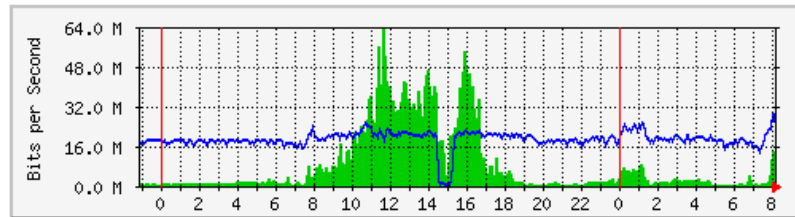

'Weekly' Graph (30 Minute Average)

	Max	Average	Current
In	241.5 Mb/s (5.6%)	113.0 Mb/s (2.6%)	37.3 Mb/s (0.9%)
Out	29.5 Mb/s (0.7%)	6338.1 kb/s (0.1%)	2251.5 kb/s (0.1%)

MRTG – Library Pauh Putra

The statistics were last updated **Thursday, 8 February 2018 at 8:14**,
at which time 'LIB-1F-BICT1-DSWI' had been up for **43 days, 17:30:09**.

`Daily' Graph (5 Minute Average)

	Max	Average	Current
In	63.1 Mb/s (1.5%)	8147.3 kb/s (0.2%)	6712.3 kb/s (0.2%)
Out	28.8 Mb/s (0.7%)	18.6 Mb/s (0.4%)	23.6 Mb/s (0.5%)

`Weekly' Graph (30 Minute Average)

	Max	Average	Current
In	98.7 Mb/s (2.3%)	9208.0 kb/s (0.2%)	563.5 kb/s (0.0%)
Out	42.6 Mb/s (1.0%)	20.6 Mb/s (0.5%)	15.4 Mb/s (0.4%)