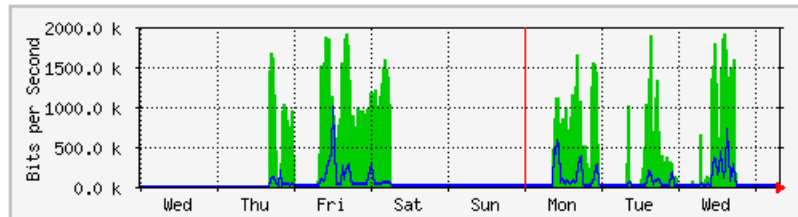

	Max	Average	Current
In	18.7 Mb/s (1.9%)	2420.6 kb/s (0.2%)	16.5 Mb/s (1.6%)
Out	4730.0 kb/s (0.5%)	3497.6 kb/s (0.3%)	3829.1 kb/s (0.4%)

'Weekly' Graph (30 Minute Average)

	Max	Average	Current
In	32.5 Mb/s (3.2%)	2239.6 kb/s (0.2%)	6117.0 kb/s (0.6%)
Out	13.1 Mb/s (1.3%)	3592.7 kb/s (0.4%)	3616.5 kb/s (0.4%)

MRTG – Unit Kebudayaan dan Rekreasi

The statistics were last updated **Thursday, 8 February 2018 at 8:14**,
at which time 'Unit_Kluster' had been up for 13 days, 15:24:05.

'Daily' Graph (5 Minute Average)

	Max	Average	Current
In	1949.5 kb/s (24.4%)	349.7 kb/s (4.4%)	191.9 kb/s (2.4%)
Out	1068.2 kb/s (13.4%)	68.2 kb/s (0.9%)	35.3 kb/s (0.4%)

'Weekly' Graph (30 Minute Average)

	Max	Average	Current
In	1911.9 kb/s (23.9%)	398.0 kb/s (5.0%)	3064.0 b/s (0.0%)
Out	989.6 kb/s (12.4%)	53.2 kb/s (0.7%)	3104.0 b/s (0.0%)