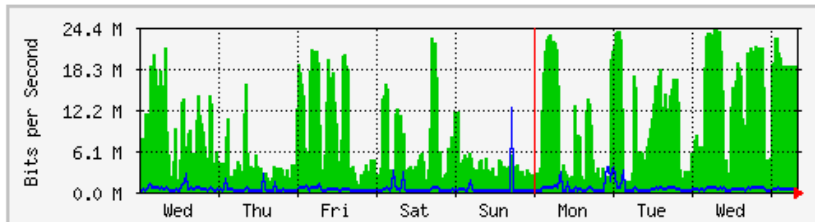

'Daily' Graph (5 Minute Average)

	Max	Average	Current
In	19.9 Mb/s (2.0%)	3599.0 kb/s (0.4%)	1309.0 kb/s (0.1%)
Out	752.7 kb/s (0.1%)	125.2 kb/s (0.0%)	76.6 kb/s (0.0%)

'Weekly' Graph (30 Minute Average)

	Max	Average	Current
In	19.2 Mb/s (1.9%)	3435.3 kb/s (0.3%)	118.2 kb/s (0.0%)
Out	1490.5 kb/s (0.1%)	140.1 kb/s (0.0%)	12.6 kb/s (0.0%)

MRTG – Bumita Blok C (Student)

The statistics were last updated **Thursday, 8 February 2018 at 8:13**

'Daily' Graph (5 Minute Average)

	Max	Average	Current
In	24.5 Mb/s (2.5%)	15.3 Mb/s (1.5%)	18.7 Mb/s (1.9%)
Out	944.5 kb/s (0.1%)	395.5 kb/s (0.0%)	383.6 kb/s (0.0%)

'Weekly' Graph (30 Minute Average)

	Max	Average	Current
In	24.3 Mb/s (2.4%)	8827.1 kb/s (0.9%)	18.7 Mb/s (1.9%)
Out	12.3 Mb/s (1.2%)	442.1 kb/s (0.0%)	383.6 kb/s (0.0%)