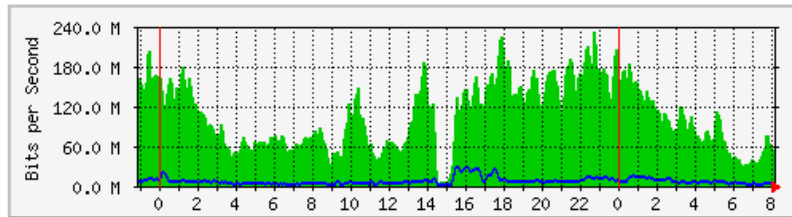

	Max	Average	Current
In	1949.5 kb/s (24.4%)	349.7 kb/s (4.4%)	191.9 kb/s (2.4%)
Out	1068.2 kb/s (13.4%)	68.2 kb/s (0.9%)	35.3 kb/s (0.4%)

'Weekly' Graph (30 Minute Average)

	Max	Average	Current
In	1911.9 kb/s (23.9%)	398.0 kb/s (5.0%)	3064.0 b/s (0.0%)
Out	989.6 kb/s (12.4%)	53.2 kb/s (0.7%)	3104.0 b/s (0.0%)

MRTG – PFI

The statistics were last updated **Thursday, 8 February 2018 at 8:12**,
at which time 'KKPI-BLOCK-F-GF-DS' had been up for **28 days, 7:44:42**.

'Daily' Graph (5 Minute Average)

	Max	Average	Current
In	232.6 Mb/s (5.4%)	104.8 Mb/s (2.4%)	52.9 Mb/s (1.2%)
Out	28.1 Mb/s (0.7%)	6654.5 kb/s (0.2%)	3050.1 kb/s (0.1%)

'Weekly' Graph (30 Minute Average)

	Max	Average	Current
In	241.5 Mb/s (5.6%)	113.0 Mb/s (2.6%)	37.3 Mb/s (0.9%)
Out	29.5 Mb/s (0.7%)	6338.1 kb/s (0.1%)	2251.5 kb/s (0.1%)

MRTG – Library Pauh Putra

The statistics were last updated **Thursday, 8 February 2018 at 8:14**,
at which time 'LIB-1F-BICT1-DSWI' had been up for **43 days, 17:30:09**.