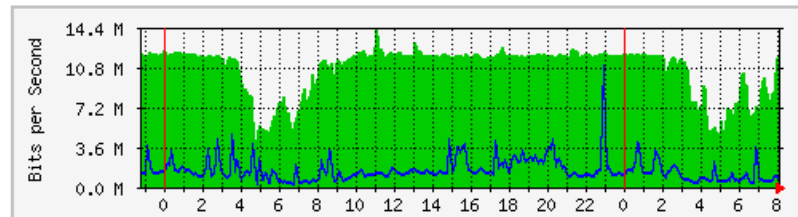

	Max	Average	Current
In	2995.4 kb/s (18.7%)	150.5 kb/s (0.9%)	18.9 kb/s (0.1%)
Out	2838.5 kb/s (17.7%)	27.5 kb/s (0.2%)	5968.0 b/s (0.0%)

MRTG – Kampus Wang Ulu

The statistics were last updated **Thursday, 8 February 2018 at 8:04**,
at which time 'WANGULU.BLOCK9-GF-SWI' had been up for **184 days, 23:18:44**.

'Daily' Graph (5 Minute Average)

	Max	Average	Current
In	113.7 Mb/s (5.7%)	51.5 Mb/s (2.6%)	43.1 Mb/s (2.2%)
Out	24.1 Mb/s (1.2%)	7034.2 kb/s (0.4%)	12.9 Mb/s (0.6%)

'Weekly' Graph (30 Minute Average)

	Max	Average	Current
In	104.3 Mb/s (5.2%)	52.5 Mb/s (2.6%)	39.5 Mb/s (2.0%)
Out	22.8 Mb/s (1.1%)	6536.6 kb/s (0.3%)	12.8 Mb/s (0.6%)

MRTG – Kampus Uniciti

The statistics were last updated **Thursday, 8 February 2018 at 8:06**,
at which time 'UPME-SgCucuh-CE01' had been up for 15 days, 18:35:11.

'Daily' Graph (5 Minute Average)

	Max	Average	Current
In	14.2 Mb/s (1.4%)	10.6 Mb/s (1.1%)	11.7 Mb/s (1.2%)
Out	10.9 Mb/s (1.1%)	1464.5 kb/s (0.1%)	919.1 kb/s (0.1%)

'Weekly' Graph (30 Minute Average)

	Max	Average	Current
In	12.7 Mb/s (1.3%)	10.7 Mb/s (1.1%)	8804.8 kb/s (0.9%)
Out	8235.0 kb/s (0.8%)	1407.7 kb/s (0.1%)	589.4 kb/s (0.1%)

MRTG – Kampus Agrotek

The statistics were last updated **Thursday, 8 February 2018 at 8:05**,
at which time 'Router_AgroTek.kukum.edu.my' had been up for **15 days, 18:36:11**.