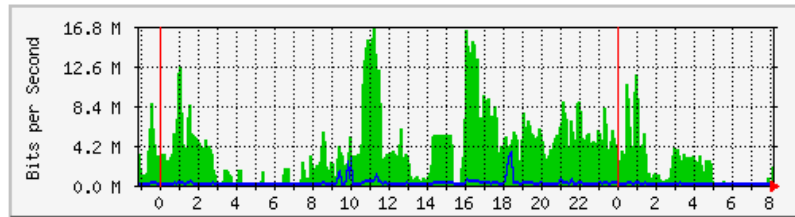

'Weekly' Graph (30 Minute Average)

	Max	Average	Current
In	241.5 Mb/s (5.6%)	113.0 Mb/s (2.6%)	37.3 Mb/s (0.9%)
Out	29.5 Mb/s (0.7%)	6338.1 kb/s (0.1%)	2251.5 kb/s (0.1%)

MRTG – Library Pauh Putra

The statistics were last updated **Thursday, 8 February 2018 at 8:14**,
at which time 'LIB-1F-BICT1-DSWI' had been up for **43 days, 17:30:09**.

`Daily' Graph (5 Minute Average)

	Max	Average	Current
In	63.1 Mb/s (1.5%)	8147.3 kb/s (0.2%)	6712.3 kb/s (0.2%)
Out	28.8 Mb/s (0.7%)	18.6 Mb/s (0.4%)	23.6 Mb/s (0.5%)

`Weekly' Graph (30 Minute Average)

	Max	Average	Current
In	98.7 Mb/s (2.3%)	9208.0 kb/s (0.2%)	563.5 kb/s (0.0%)
Out	42.6 Mb/s (1.0%)	20.6 Mb/s (0.5%)	15.4 Mb/s (0.4%)

MRTG – Bumita Blok A

The statistics were last updated **Thursday, 8 February 2018 at 8:14**,
at which time the device had been up for **16:31:38**.

'Daily' Graph (5 Minute Average)

	Max	Average	Current
In	16.5 Mb/s (1.7%)	3502.2 kb/s (0.4%)	1956.6 kb/s (0.2%)
Out	3360.0 kb/s (0.3%)	174.9 kb/s (0.0%)	358.8 kb/s (0.0%)