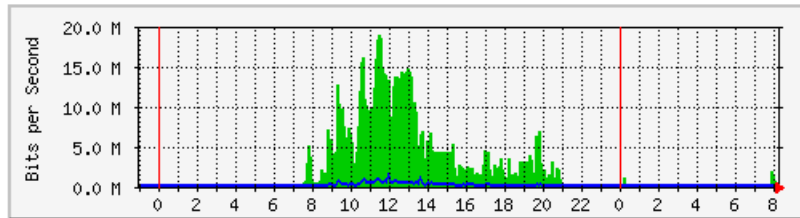

'Daily' Graph (5 Minute Average)

	Max	Average	Current
In	24.5 Mb/s (2.5%)	15.3 Mb/s (1.5%)	18.7 Mb/s (1.9%)
Out	944.5 kb/s (0.1%)	395.5 kb/s (0.0%)	383.6 kb/s (0.0%)

'Weekly' Graph (30 Minute Average)

	Max	Average	Current
In	24.3 Mb/s (2.4%)	8827.1 kb/s (0.9%)	18.7 Mb/s (1.9%)
Out	12.3 Mb/s (1.2%)	442.1 kb/s (0.0%)	383.6 kb/s (0.0%)

MRTG – Bumita Blok C (Staf)

The statistics were last updated **Thursday, 8 February 2018 at 8:15**,
at which time 'BLOK C-STAF-SW-2-MAIN A2N' had been up for 17:04:07.

'Daily' Graph (5 Minute Average)

	Max	Average	Current
In	18.9 Mb/s (18.9%)	2200.9 kb/s (2.2%)	310.8 kb/s (0.3%)
Out	1411.6 kb/s (1.4%)	115.9 kb/s (0.1%)	47.4 kb/s (0.0%)