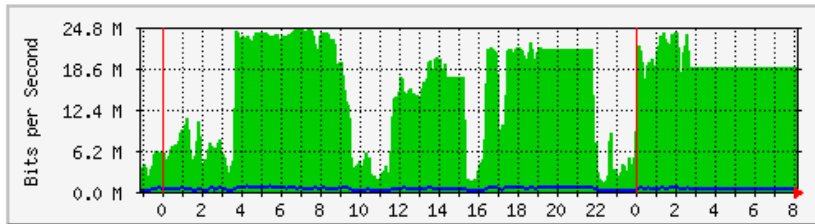

MRTG – Bumita Blok C (Student)

The statistics were last updated **Thursday, 8 February 2018 at 8:13**

'Daily' Graph (5 Minute Average)

	Max	Average	Current
In	24.5 Mb/s (2.5%)	15.3 Mb/s (1.5%)	18.7 Mb/s (1.9%)
Out	944.5 kb/s (0.1%)	395.5 kb/s (0.0%)	383.6 kb/s (0.0%)