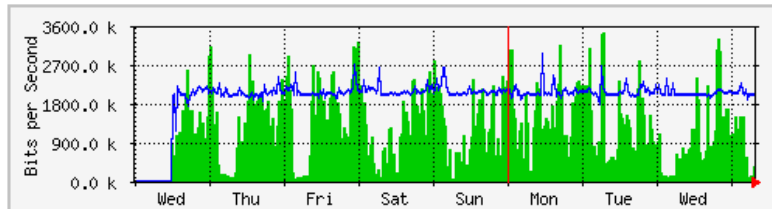

LAPORAN PENGGUNAAN BANDWIDTH DI Kampus UniMAP (Januari 2018)

DISEDIAKAN OLEH: MOHD ZHAFRI B. NORZALLI

TARIKH: 8/2/2018

MRTG - Kolej Antarabangsa (KA)

The statistics were last updated **Thursday, 8 February 2018 at 8:05**,
at which time 'KUM-TA-RTR01.kukum.edu.my' had been up for 7 days, 10:14:40.

'Daily' Graph (5 Minute Average)

	Max	Average	Current
In	3548.4 kb/s (92.4%)	842.8 kb/s (21.9%)	46.6 kb/s (1.2%)
Out	3370.3 kb/s (87.8%)	2027.2 kb/s (52.8%)	1980.2 kb/s (51.6%)

'Weekly' Graph (30 Minute Average)

	Max	Average	Current
In	3438.0 kb/s (89.5%)	1186.6 kb/s (30.9%)	359.2 kb/s (9.4%)
Out	2919.9 kb/s (76.0%)	2052.4 kb/s (53.4%)	1996.1 kb/s (52.0%)

MRTG – Kampus Simpang Empat

The statistics were last updated **Thursday, 8 February 2018 at 8:07**,
at which time 'Simpang4SRX240' had been up for **6 days, 6:03:15**.