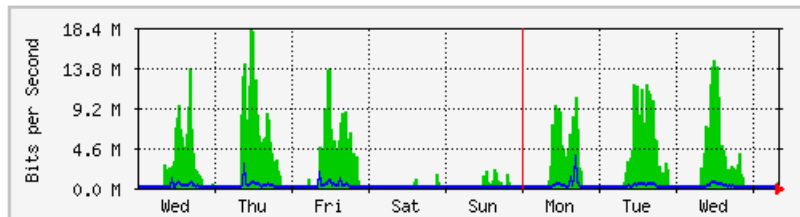

'Daily' Graph (5 Minute Average)

	Max	Average	Current
In	24.5 Mb/s (2.5%)	15.3 Mb/s (1.5%)	18.7 Mb/s (1.9%)
Out	944.5 kb/s (0.1%)	395.5 kb/s (0.0%)	383.6 kb/s (0.0%)

'Weekly' Graph (30 Minute Average)

	Max	Average	Current
In	24.3 Mb/s (2.4%)	8827.1 kb/s (0.9%)	18.7 Mb/s (1.9%)
Out	12.3 Mb/s (1.2%)	442.1 kb/s (0.0%)	383.6 kb/s (0.0%)

MRTG – Bumita Blok C (Staf)

The statistics were last updated **Thursday, 8 February 2018 at 8:15**,
at which time 'BLOK C-STAF-SW-2-MAIN A2N' had been up for 17:04:07.

'Daily' Graph (5 Minute Average)

	Max	Average	Current
In	18.9 Mb/s (18.9%)	2200.9 kb/s (2.2%)	310.8 kb/s (0.3%)
Out	1411.6 kb/s (1.4%)	115.9 kb/s (0.1%)	47.4 kb/s (0.0%)

'Weekly' Graph (30 Minute Average)

	Max	Average	Current
In	18.1 Mb/s (18.1%)	2259.5 kb/s (2.3%)	653.1 kb/s (0.7%)
Out	3588.2 kb/s (3.6%)	140.4 kb/s (0.1%)	45.1 kb/s (0.0%)