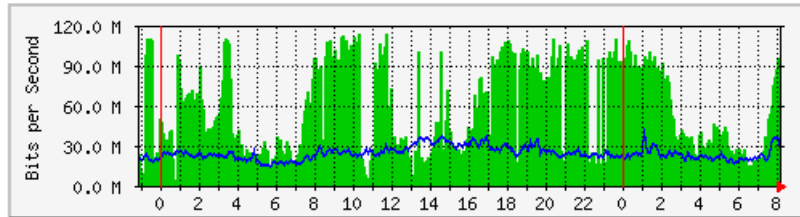

	Max	Average	Current
In	1093.2 kb/s (70.8%)	475.8 kb/s (30.8%)	329.0 kb/s (21.3%)
Out	440.4 kb/s (28.5%)	47.0 kb/s (3.0%)	15.6 kb/s (1.0%)

MRTG – Jabatan Keselamatan

The statistics were last updated **Thursday, 8 February 2018 at 8:09**,
at which time 'Keselamatan-Rtr' had been up for **62 days, 15:23:59**.

'Daily' Graph (5 Minute Average)

	Max	Average	Current
In	6172.1 kb/s (64.3%)	1117.4 kb/s (11.6%)	2074.2 kb/s (21.6%)
Out	860.7 kb/s (9.0%)	42.1 kb/s (0.4%)	57.6 kb/s (0.6%)

'Weekly' Graph (30 Minute Average)

	Max	Average	Current
In	6178.3 kb/s (64.4%)	2075.4 kb/s (21.6%)	644.4 kb/s (6.7%)
Out	2894.5 kb/s (30.2%)	72.0 kb/s (0.7%)	15.1 kb/s (0.2%)

MRTG - KWSP

The statistics were last updated **Thursday, 8 February 2018 at 8:10**, at which time 'KWSP-NCCOM-9F-SW1' had been up for **255 days, 1:07:25**.

'Daily' Graph (5 Minute Average)

	Max	Average	Current
In	113.8 Mb/s (5.7%)	55.5 Mb/s (2.8%)	91.6 Mb/s (4.6%)
Out	40.8 Mb/s (2.0%)	23.9 Mb/s (1.2%)	27.5 Mb/s (1.4%)

'Weekly' Graph (30 Minute Average)

	Max	Average	Current
In	110.0 Mb/s (5.5%)	58.9 Mb/s (2.9%)	25.4 Mb/s (1.3%)
Out	56.6 Mb/s (2.8%)	26.9 Mb/s (1.3%)	20.8 Mb/s (1.0%)