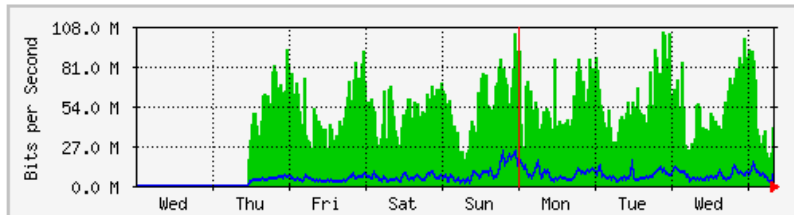

'Daily' Graph (5 Minute Average)

	Max	Average	Current
In	1553.6 kb/s (9.7%)	80.6 kb/s (0.5%)	5136.0 b/s (0.0%)
Out	198.5 kb/s (1.2%)	9688.0 b/s (0.1%)	5512.0 b/s (0.0%)

'Weekly' Graph (30 Minute Average)

	Max	Average	Current
In	2995.4 kb/s (18.7%)	150.5 kb/s (0.9%)	18.9 kb/s (0.1%)
Out	2838.5 kb/s (17.7%)	27.5 kb/s (0.2%)	5968.0 b/s (0.0%)

MRTG – Kampus Wang Ulu

The statistics were last updated **Thursday, 8 February 2018 at 8:04**,
at which time 'WANGULU.BLOCK9-GF-SWI' had been up for **184 days, 23:18:44**.

'Daily' Graph (5 Minute Average)

	Max	Average	Current
In	113.7 Mb/s (5.7%)	51.5 Mb/s (2.6%)	43.1 Mb/s (2.2%)
Out	24.1 Mb/s (1.2%)	7034.2 kb/s (0.4%)	12.9 Mb/s (0.6%)

'Weekly' Graph (30 Minute Average)

	Max	Average	Current
In	104.3 Mb/s (5.2%)	52.5 Mb/s (2.6%)	39.5 Mb/s (2.0%)
Out	22.8 Mb/s (1.1%)	6536.6 kb/s (0.3%)	12.8 Mb/s (0.6%)