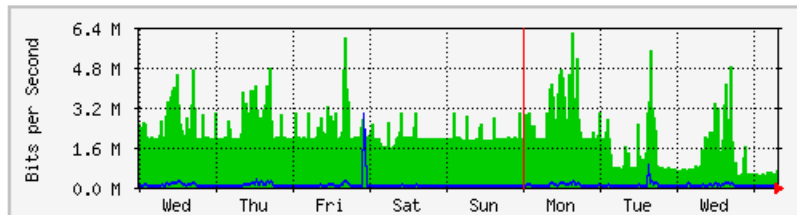

'Daily' Graph (5 Minute Average)

	Max	Average	Current
In	1111.2 kb/s (72.0%)	463.9 kb/s (30.0%)	445.1 kb/s (28.8%)
Out	415.2 kb/s (26.9%)	47.3 kb/s (3.1%)	33.2 kb/s (2.2%)

'Weekly' Graph (30 Minute Average)

	Max	Average	Current
In	1093.2 kb/s (70.8%)	475.8 kb/s (30.8%)	329.0 kb/s (21.3%)
Out	440.4 kb/s (28.5%)	47.0 kb/s (3.0%)	15.6 kb/s (1.0%)

MRTG – Jabatan Keselamatan

The statistics were last updated **Thursday, 8 February 2018 at 8:09**,
at which time 'Keselamatan-Rtr' had been up for **62 days, 15:23:59**.

'Daily' Graph (5 Minute Average)

	Max	Average	Current
In	6172.1 kb/s (64.3%)	1117.4 kb/s (11.6%)	2074.2 kb/s (21.6%)
Out	860.7 kb/s (9.0%)	42.1 kb/s (0.4%)	57.6 kb/s (0.6%)

'Weekly' Graph (30 Minute Average)