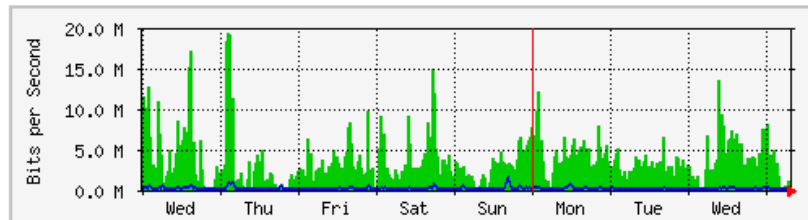

MRTG – Bumita Blok A

The statistics were last updated **Thursday, 8 February 2018 at 8:14**,
at which time the device had been up for **16:31:38**.

'Daily' Graph (5 Minute Average)

	Max	Average	Current
In	16.5 Mb/s (1.7%)	3502.2 kb/s (0.4%)	1956.6 kb/s (0.2%)
Out	3360.0 kb/s (0.3%)	174.9 kb/s (0.0%)	358.8 kb/s (0.0%)

'Weekly' Graph (30 Minute Average)

	Max	Average	Current
In	14.8 Mb/s (1.5%)	2283.2 kb/s (0.2%)	188.2 kb/s (0.0%)
Out	3799.5 kb/s (0.4%)	174.8 kb/s (0.0%)	17.7 kb/s (0.0%)

MRTG – Bumita Blok B

The statistics were last updated **Thursday, 8 February 2018 at 8:16**,
at which time 'BUMITA-BLOK-B-SWI' had been up for 17:03:52.

'Daily' Graph (5 Minute Average)

	Max	Average	Current
In	19.9 Mb/s (2.0%)	3599.0 kb/s (0.4%)	1309.0 kb/s (0.1%)
Out	752.7 kb/s (0.1%)	125.2 kb/s (0.0%)	76.6 kb/s (0.0%)

'Weekly' Graph (30 Minute Average)