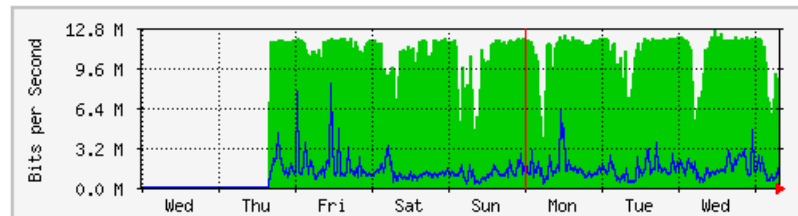

'Daily' Graph (5 Minute Average)

	Max	Average	Current
In	113.7 Mb/s (5.7%)	51.5 Mb/s (2.6%)	43.1 Mb/s (2.2%)
Out	24.1 Mb/s (1.2%)	7034.2 kb/s (0.4%)	12.9 Mb/s (0.6%)

'Weekly' Graph (30 Minute Average)

	Max	Average	Current
In	104.3 Mb/s (5.2%)	52.5 Mb/s (2.6%)	39.5 Mb/s (2.0%)
Out	22.8 Mb/s (1.1%)	6536.6 kb/s (0.3%)	12.8 Mb/s (0.6%)

MRTG – Kampus Uniciti

The statistics were last updated **Thursday, 8 February 2018 at 8:06**,
at which time 'UPME-SgCucuh-CE01' had been up for 15 days, 18:35:11.

'Daily' Graph (5 Minute Average)

	Max	Average	Current
In	14.2 Mb/s (1.4%)	10.6 Mb/s (1.1%)	11.7 Mb/s (1.2%)
Out	10.9 Mb/s (1.1%)	1464.5 kb/s (0.1%)	919.1 kb/s (0.1%)

'Weekly' Graph (30 Minute Average)

	Max	Average	Current
In	12.7 Mb/s (1.3%)	10.7 Mb/s (1.1%)	8804.8 kb/s (0.9%)
Out	8235.0 kb/s (0.8%)	1407.7 kb/s (0.1%)	589.4 kb/s (0.1%)

MRTG – Kampus Agrotek

The statistics were last updated **Thursday, 8 February 2018 at 8:05**,
at which time 'Router_AgroTek.kukum.edu.my' had been up for **15 days, 18:36:11**.

'Daily' Graph (5 Minute Average)

	Max	Average	Current
In	1111.2 kb/s (72.0%)	463.9 kb/s (30.0%)	445.1 kb/s (28.8%)
Out	415.2 kb/s (26.9%)	47.3 kb/s (3.1%)	33.2 kb/s (2.2%)

'Weekly' Graph (30 Minute Average)