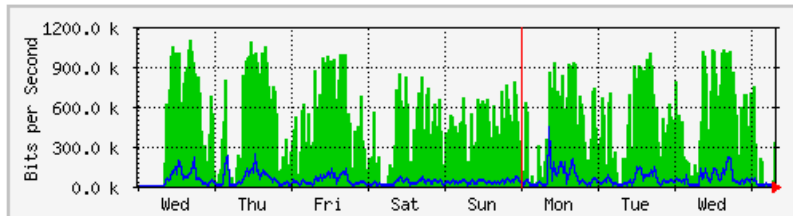

MRTG – Kampus Uniciti

The statistics were last updated **Thursday, 8 February 2018 at 8:06**,
at which time 'UPME-SgCucuh-CE01' had been up for 15 days, 18:35:11.

'Daily' Graph (5 Minute Average)

	Max	Average	Current
In	14.2 Mb/s (1.4%)	10.6 Mb/s (1.1%)	11.7 Mb/s (1.2%)
Out	10.9 Mb/s (1.1%)	1464.5 kb/s (0.1%)	919.1 kb/s (0.1%)

'Weekly' Graph (30 Minute Average)

	Max	Average	Current
In	12.7 Mb/s (1.3%)	10.7 Mb/s (1.1%)	8804.8 kb/s (0.9%)
Out	8235.0 kb/s (0.8%)	1407.7 kb/s (0.1%)	589.4 kb/s (0.1%)

MRTG – Kampus Agrotek

The statistics were last updated **Thursday, 8 February 2018 at 8:05**,
at which time 'Router_AgroTek.kukum.edu.my' had been up for **15 days, 18:36:11**.

'Daily' Graph (5 Minute Average)

	Max	Average	Current
In	1111.2 kb/s (72.0%)	463.9 kb/s (30.0%)	445.1 kb/s (28.8%)
Out	415.2 kb/s (26.9%)	47.3 kb/s (3.1%)	33.2 kb/s (2.2%)

'Weekly' Graph (30 Minute Average)