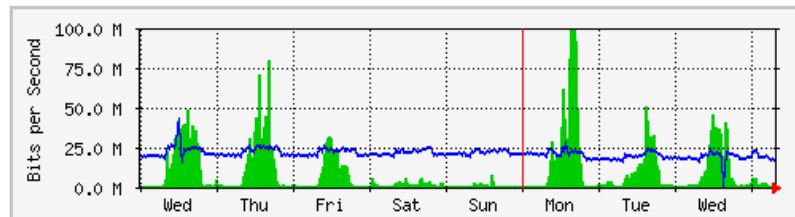

'Weekly' Graph (30 Minute Average)

	Max	Average	Current
In	241.5 Mb/s (5.6%)	113.0 Mb/s (2.6%)	37.3 Mb/s (0.9%)
Out	29.5 Mb/s (0.7%)	6338.1 kb/s (0.1%)	2251.5 kb/s (0.1%)

MRTG – Library Pauh Putra

The statistics were last updated **Thursday, 8 February 2018 at 8:14**,
at which time 'LIB-1F-BICT1-DSWI' had been up for **43 days, 17:30:09**.

`Daily' Graph (5 Minute Average)

	Max	Average	Current
In	63.1 Mb/s (1.5%)	8147.3 kb/s (0.2%)	6712.3 kb/s (0.2%)
Out	28.8 Mb/s (0.7%)	18.6 Mb/s (0.4%)	23.6 Mb/s (0.5%)

`Weekly' Graph (30 Minute Average)

	Max	Average	Current
In	98.7 Mb/s (2.3%)	9208.0 kb/s (0.2%)	563.5 kb/s (0.0%)
Out	42.6 Mb/s (1.0%)	20.6 Mb/s (0.5%)	15.4 Mb/s (0.4%)

MRTG – Bumita Blok A

The statistics were last updated **Thursday, 8 February 2018 at 8:14**,
at which time the device had been up for **16:31:38**.

'Daily' Graph (5 Minute Average)

	Max	Average	Current
In	16.5 Mb/s (1.7%)	3502.2 kb/s (0.4%)	1956.6 kb/s (0.2%)
Out	3360.0 kb/s (0.3%)	174.9 kb/s (0.0%)	358.8 kb/s (0.0%)