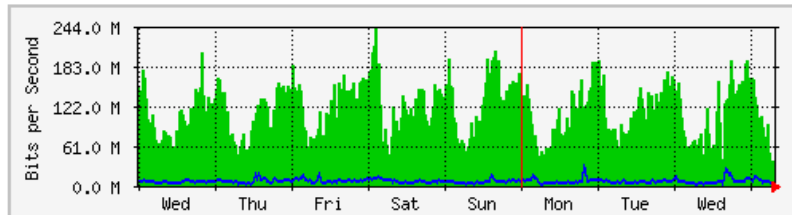

	Max	Average	Current
In	1949.5 kb/s (24.4%)	349.7 kb/s (4.4%)	191.9 kb/s (2.4%)
Out	1068.2 kb/s (13.4%)	68.2 kb/s (0.9%)	35.3 kb/s (0.4%)

'Weekly' Graph (30 Minute Average)

	Max	Average	Current
In	1911.9 kb/s (23.9%)	398.0 kb/s (5.0%)	3064.0 b/s (0.0%)
Out	989.6 kb/s (12.4%)	53.2 kb/s (0.7%)	3104.0 b/s (0.0%)

MRTG – PFI

The statistics were last updated **Thursday, 8 February 2018 at 8:12**,
at which time 'KKPI-BLOCK-F-GF-DS' had been up for **28 days, 7:44:42**.

'Daily' Graph (5 Minute Average)

	Max	Average	Current
In	232.6 Mb/s (5.4%)	104.8 Mb/s (2.4%)	52.9 Mb/s (1.2%)
Out	28.1 Mb/s (0.7%)	6654.5 kb/s (0.2%)	3050.1 kb/s (0.1%)

'Weekly' Graph (30 Minute Average)

	Max	Average	Current
In	241.5 Mb/s (5.6%)	113.0 Mb/s (2.6%)	37.3 Mb/s (0.9%)
Out	29.5 Mb/s (0.7%)	6338.1 kb/s (0.1%)	2251.5 kb/s (0.1%)

MRTG – Library Pauh Putra

The statistics were last updated **Thursday, 8 February 2018 at 8:14**,
at which time 'LIB-1F-BICT1-DSWI' had been up for **43 days, 17:30:09**.

`Daily' Graph (5 Minute Average)

	Max	Average	Current
In	63.1 Mb/s (1.5%)	8147.3 kb/s (0.2%)	6712.3 kb/s (0.2%)
Out	28.8 Mb/s (0.7%)	18.6 Mb/s (0.4%)	23.6 Mb/s (0.5%)

`Weekly' Graph (30 Minute Average)

	Max	Average	Current
In	98.7 Mb/s (2.3%)	9208.0 kb/s (0.2%)	563.5 kb/s (0.0%)
Out	42.6 Mb/s (1.0%)	20.6 Mb/s (0.5%)	15.4 Mb/s (0.4%)