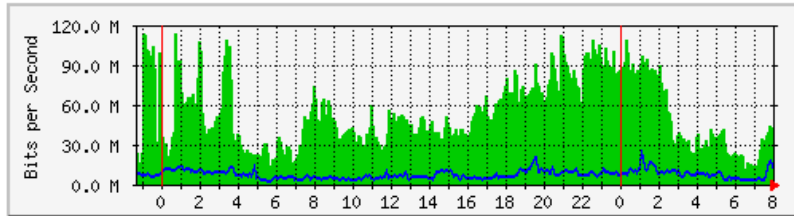

	Max	Average	Current
In	3438.0 kb/s (89.5%)	1186.6 kb/s (30.9%)	359.2 kb/s (9.4%)
Out	2919.9 kb/s (76.0%)	2052.4 kb/s (53.4%)	1996.1 kb/s (52.0%)

MRTG – Kampus Simpang Empat

The statistics were last updated **Thursday, 8 February 2018 at 8:07**,
at which time 'Simpang4SRX240' had been up for **6 days, 6:03:15**.

'Daily' Graph (5 Minute Average)

	Max	Average	Current
In	1553.6 kb/s (9.7%)	80.6 kb/s (0.5%)	5136.0 b/s (0.0%)
Out	198.5 kb/s (1.2%)	9688.0 b/s (0.1%)	5512.0 b/s (0.0%)

'Weekly' Graph (30 Minute Average)

	Max	Average	Current
In	2995.4 kb/s (18.7%)	150.5 kb/s (0.9%)	18.9 kb/s (0.1%)
Out	2838.5 kb/s (17.7%)	27.5 kb/s (0.2%)	5968.0 b/s (0.0%)

MRTG – Kampus Wang Ulu

The statistics were last updated **Thursday, 8 February 2018 at 8:04**,
at which time 'WANGULU.BLOCK9-GF-SWI' had been up for **184 days, 23:18:44**.

'Daily' Graph (5 Minute Average)

	Max	Average	Current
In	113.7 Mb/s (5.7%)	51.5 Mb/s (2.6%)	43.1 Mb/s (2.2%)
Out	24.1 Mb/s (1.2%)	7034.2 kb/s (0.4%)	12.9 Mb/s (0.6%)

'Weekly' Graph (30 Minute Average)

	Max	Average	Current
In	104.3 Mb/s (5.2%)	52.5 Mb/s (2.6%)	39.5 Mb/s (2.0%)
Out	22.8 Mb/s (1.1%)	6536.6 kb/s (0.3%)	12.8 Mb/s (0.6%)