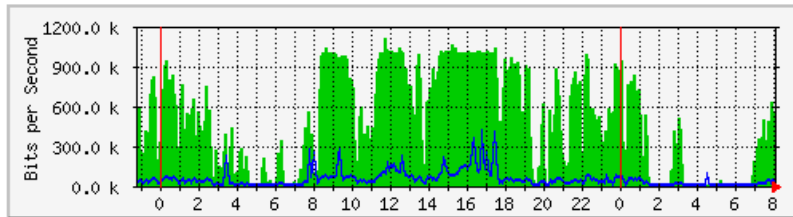

MRTG – Kampus Uniciti

The statistics were last updated **Thursday, 8 February 2018 at 8:06**,
at which time 'UPME-SgCucuh-CE01' had been up for 15 days, 18:35:11.

'Daily' Graph (5 Minute Average)

	Max	Average	Current
In	14.2 Mb/s (1.4%)	10.6 Mb/s (1.1%)	11.7 Mb/s (1.2%)
Out	10.9 Mb/s (1.1%)	1464.5 kb/s (0.1%)	919.1 kb/s (0.1%)

'Weekly' Graph (30 Minute Average)

	Max	Average	Current
In	12.7 Mb/s (1.3%)	10.7 Mb/s (1.1%)	8804.8 kb/s (0.9%)
Out	8235.0 kb/s (0.8%)	1407.7 kb/s (0.1%)	589.4 kb/s (0.1%)

MRTG – Kampus Agrotek

The statistics were last updated **Thursday, 8 February 2018 at 8:05**,
at which time 'Router_AgroTek.kukum.edu.my' had been up for **15 days, 18:36:11**.

'Daily' Graph (5 Minute Average)

	Max	Average	Current
In	1111.2 kb/s (72.0%)	463.9 kb/s (30.0%)	445.1 kb/s (28.8%)
Out	415.2 kb/s (26.9%)	47.3 kb/s (3.1%)	33.2 kb/s (2.2%)

'Weekly' Graph (30 Minute Average)