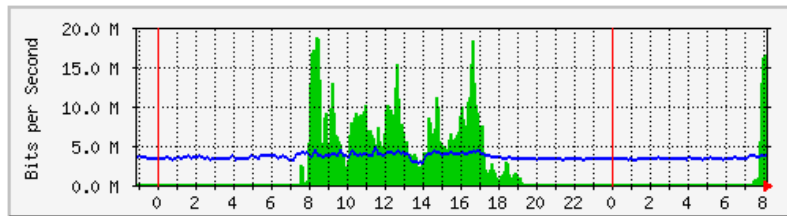

MRTG – Jabatan Bendahari

The statistics were last updated **Thursday, 8 February 2018 at 8:12**,
at which time 'BENDAHARI-PANTRY-1F-SWI' had been up for **317 days, 22:23:54**.

'Daily' Graph (5 Minute Average)

	Max	Average	Current
In	18.7 Mb/s (1.9%)	2420.6 kb/s (0.2%)	16.5 Mb/s (1.6%)
Out	4730.0 kb/s (0.5%)	3497.6 kb/s (0.3%)	3829.1 kb/s (0.4%)