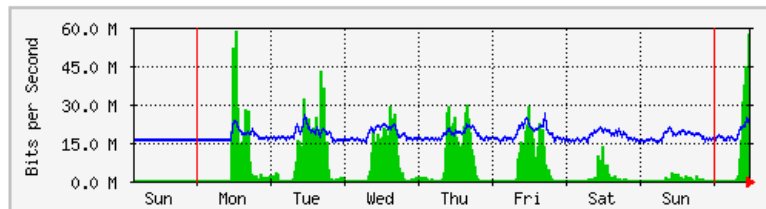

'Weekly' Graph (30 Minute Average)

	Max	Average	Current
In	58.7 Mb/s (1.4%)	5814.0 kb/s (0.1%)	57.1 Mb/s (1.3%)
Out	25.8 Mb/s (0.6%)	17.6 Mb/s (0.4%)	21.8 Mb/s (0.5%)