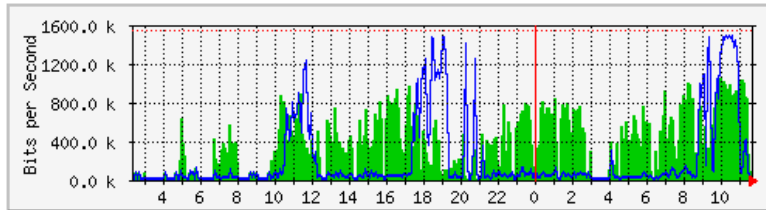

## 'Daily' Graph (5 Minute Average)

	Max	Average	Current
<b>In</b>	12.7 Mb/s (1.3%)	11.7 Mb/s (1.2%)	12.1 Mb/s (1.2%)
<b>Out</b>	6519.5 kb/s (0.7%)	1417.0 kb/s (0.1%)	1094.7 kb/s (0.1%)

## 'Weekly' Graph (30 Minute Average)

	Max	Average	Current
<b>In</b>	13.5 Mb/s (1.4%)	10.7 Mb/s (1.1%)	12.1 Mb/s (1.2%)
<b>Out</b>	15.0 Mb/s (1.5%)	1917.4 kb/s (0.2%)	1265.0 kb/s (0.1%)

# MRTG – Kampus Agrotek

The statistics were last updated **Monday, 6 August 2018 at 11:44**,  
at which time 'Router\_AgroTek.kukum.edu.my' had been up for **5 days, 20:35:16**.

## 'Daily' Graph (5 Minute Average)

	Max	Average	Current
<b>In</b>	1051.4 kb/s (68.1%)	341.7 kb/s (22.1%)	84.9 kb/s (5.5%)
<b>Out</b>	1480.5 kb/s (95.9%)	204.9 kb/s (13.3%)	33.3 kb/s (2.2%)