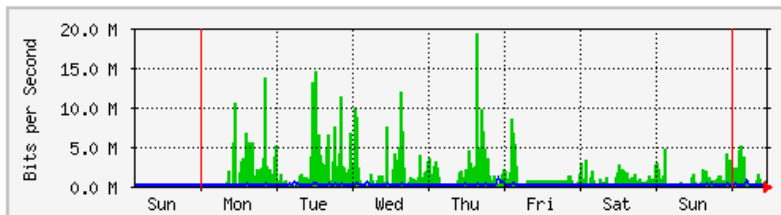

'Weekly' Graph (30 Minute Average)

	Max	Average	Current
In	19.3 Mb/s (1.9%)	1501.2 kb/s (0.2%)	790.8 kb/s (0.1%)
Out	1119.0 kb/s (0.1%)	77.2 kb/s (0.0%)	54.1 kb/s (0.0%)