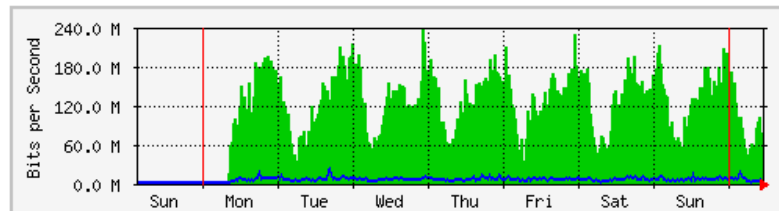

'Weekly' Graph (30 Minute Average)

	Max	Average	Current
In	235.5 Mb/s (5.5%)	107.3 Mb/s (2.5%)	72.6 Mb/s (1.7%)
Out	22.1 Mb/s (0.5%)	5663.7 kb/s (0.1%)	3131.3 kb/s (0.1%)