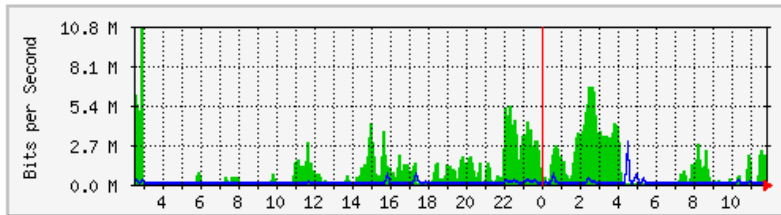

MRTG – Bumita Blok B

The statistics were last updated **Monday, 6 August 2018 at 11:53**,
at which time 'BUMITA-BLOK-B-SW1' had been up for 2 days, 15:43:55.

'Daily' Graph (5 Minute Average)

	Max	Average	Current
In	10.8 Mb/s (1.1%)	1002.8 kb/s (0.1%)	2017.6 kb/s (0.2%)
Out	2886.6 kb/s (0.3%)	68.6 kb/s (0.0%)	58.2 kb/s (0.0%)