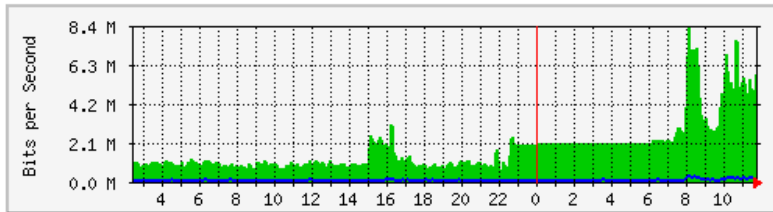

MRTG – Jabatan Keselamatan

The statistics were last updated **Monday, 6 August 2018 at 11:47**,
at which time 'Keselamatan-Rtr' had been up for **14 days, 17:00:15**.

'Daily' Graph (5 Minute Average)

	Max	Average	Current
In	8303.5 kb/s (86.5%)	1772.0 kb/s (18.5%)	5717.6 kb/s (59.6%)
Out	315.0 kb/s (3.3%)	57.1 kb/s (0.6%)	162.5 kb/s (1.7%)