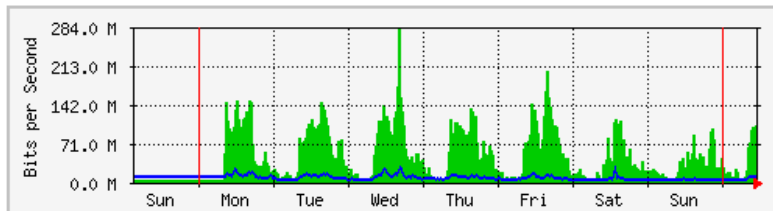

'Weekly' Graph (30 Minute Average)

	Max	Average	Current
In	282.9 Mb/s (14.1%)	45.0 Mb/s (2.3%)	103.4 Mb/s (5.2%)
Out	25.9 Mb/s (1.3%)	7942.0 kb/s (0.4%)	9394.9 kb/s (0.5%)