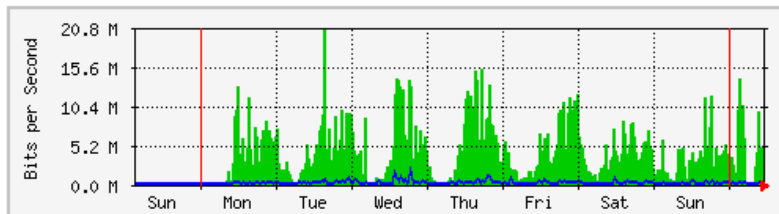

`Weekly' Graph (30 Minute Average)

	Max	Average	Current
In	20.5 Mb/s (2.0%)	3689.0 kb/s (0.4%)	2660.3 kb/s (0.3%)
Out	2139.3 kb/s (0.2%)	206.5 kb/s (0.0%)	111.3 kb/s (0.0%)