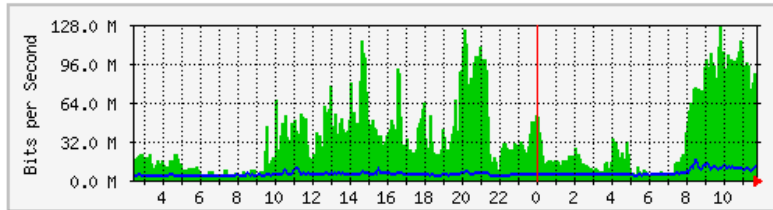

MRTG - KWSP

The statistics were last updated **Monday, 6 August 2018 at 11:46**,
at which time 'KWSP-NCCOM-9F-SWI' had been up for **434 days, 4:42:35**.

'Daily' Graph (5 Minute Average)

	Max	Average	Current
In	127.0 Mb/s (6.4%)	34.1 Mb/s (1.7%)	85.1 Mb/s (4.3%)
Out	16.1 Mb/s (0.8%)	4967.1 kb/s (0.2%)	9295.8 kb/s (0.5%)