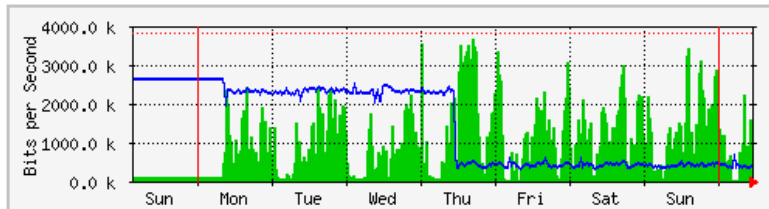

## 'Daily' Graph (5 Minute Average)

	Max	Average	Current
In	3789.0 kb/s (98.7%)	1071.6 kb/s (27.9%)	1194.0 kb/s (31.1%)
Out	1947.4 kb/s (50.7%)	390.2 kb/s (10.2%)	426.0 kb/s (11.1%)

## 'Weekly' Graph (30 Minute Average)

	Max	Average	Current
In	3641.9 kb/s (94.8%)	933.5 kb/s (24.3%)	478.5 kb/s (12.5%)
Out	2613.5 kb/s (68.1%)	1428.6 kb/s (37.2%)	335.6 kb/s (8.7%)