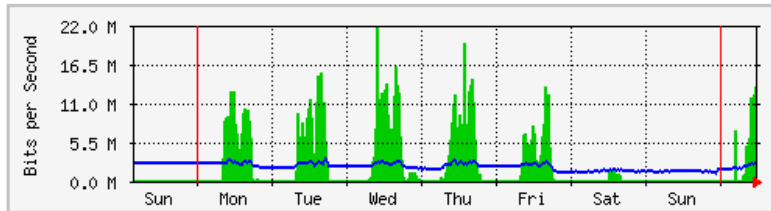

'Weekly' Graph (30 Minute Average)

	Max	Average	Current
In	21.8 Mb/s (2.2%)	2286.0 kb/s (0.2%)	13.2 Mb/s (1.3%)
Out	3259.2 kb/s (0.3%)	2019.6 kb/s (0.2%)	2533.6 kb/s (0.3%)