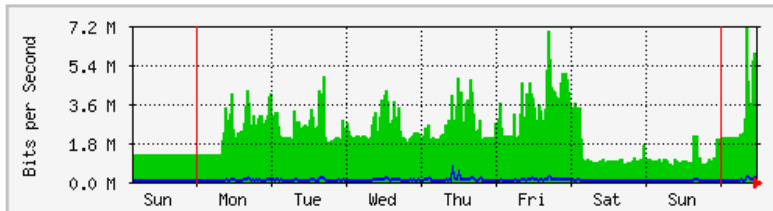

'Weekly' Graph (30 Minute Average)

	Max	Average	Current
In	7155.0 kb/s (74.5%)	2199.5 kb/s (22.9%)	5036.3 kb/s (52.5%)
Out	707.7 kb/s (7.4%)	64.9 kb/s (0.7%)	176.8 kb/s (1.8%)