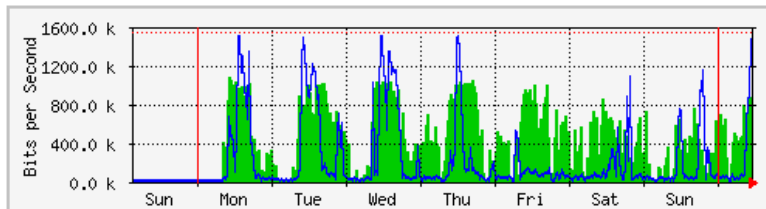

## 'Weekly' Graph (30 Minute Average)

	Max	Average	Current
<b>In</b>	13.5 Mb/s (1.4%)	10.7 Mb/s (1.1%)	12.1 Mb/s (1.2%)
<b>Out</b>	15.0 Mb/s (1.5%)	1917.4 kb/s (0.2%)	1265.0 kb/s (0.1%)

# MRTG – Kampus Agrotek

The statistics were last updated **Monday, 6 August 2018 at 11:44**,  
at which time 'Router\_AgroTek.kukum.edu.my' had been up for **5 days, 20:35:16**.

## 'Daily' Graph (5 Minute Average)

	Max	Average	Current
<b>In</b>	1051.4 kb/s (68.1%)	341.7 kb/s (22.1%)	84.9 kb/s (5.5%)
<b>Out</b>	1480.5 kb/s (95.9%)	204.9 kb/s (13.3%)	33.3 kb/s (2.2%)

## 'Weekly' Graph (30 Minute Average)

	Max	Average	Current
<b>In</b>	1087.2 kb/s (70.4%)	394.3 kb/s (25.5%)	865.7 kb/s (56.1%)
<b>Out</b>	1499.7 kb/s (97.1%)	206.1 kb/s (13.4%)	1126.5 kb/s (73.0%)