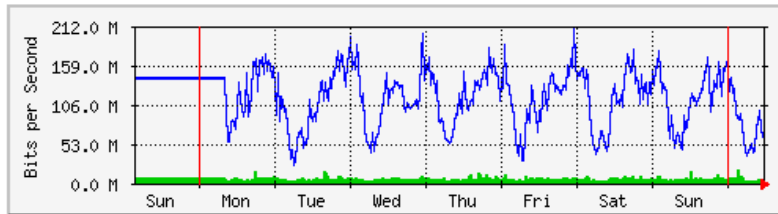

'Weekly' Graph (30 Minute Average)

	Max	Average	Current
In	18.1 Mb/s (1.8%)	5914.5 kb/s (0.6%)	2892.4 kb/s (0.3%)
Out	209.7 Mb/s (21.0%)	115.7 Mb/s (11.6%)	61.8 Mb/s (6.2%)