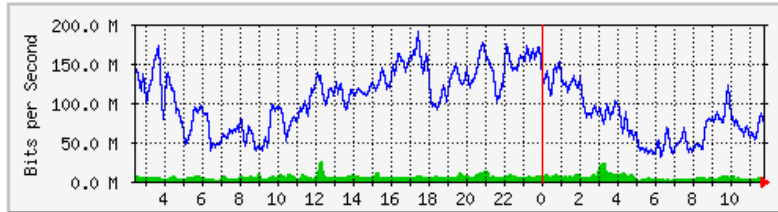

MRTG – PFI 2

The statistics were last updated **Monday, 6 August 2018 at 11:48**,
at which time 'KKPI-BLOCK-F-GF-DS' had been up for **7 days, 20:39:04**.

'Daily' Graph (5 Minute Average)

	Max	Average	Current
In	25.7 Mb/s (2.6%)	5493.6 kb/s (0.5%)	5005.2 kb/s (0.5%)
Out	189.0 Mb/s (18.9%)	98.6 Mb/s (9.9%)	78.8 Mb/s (7.9%)