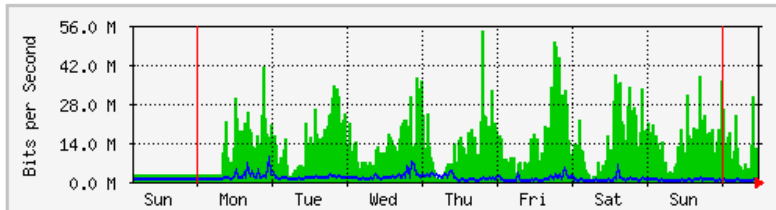

'Weekly' Graph (30 Minute Average)

	Max	Average	Current
In	54.3 Mb/s (2.7%)	12.6 Mb/s (0.6%)	10.2 Mb/s (0.5%)
Out	8620.6 kb/s (0.4%)	1163.2 kb/s (0.1%)	316.6 kb/s (0.0%)