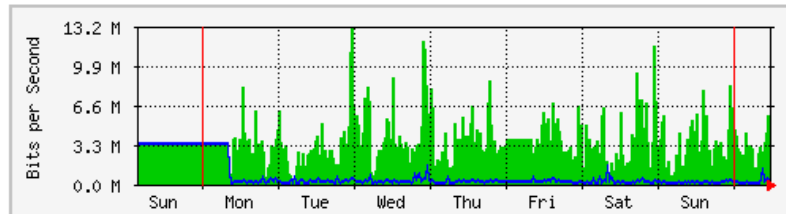

'Weekly' Graph (30 Minute Average)

	Max	Average	Current
In	13.0 Mb/s (1.3%)	3383.8 kb/s (0.3%)	4433.4 kb/s (0.4%)
Out	3431.7 kb/s (0.3%)	674.6 kb/s (0.1%)	459.8 kb/s (0.0%)