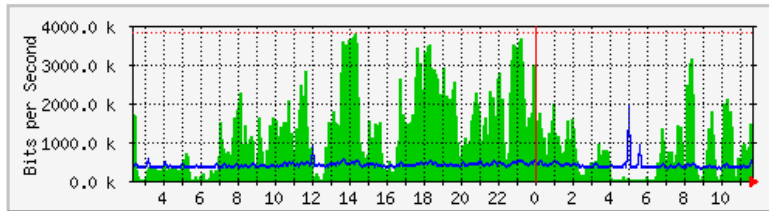

## 'Daily' Graph (5 Minute Average)

	Max	Average	Current
In	3789.0 kb/s (98.7%)	1071.6 kb/s (27.9%)	1194.0 kb/s (31.1%)
Out	1947.4 kb/s (50.7%)	390.2 kb/s (10.2%)	426.0 kb/s (11.1%)