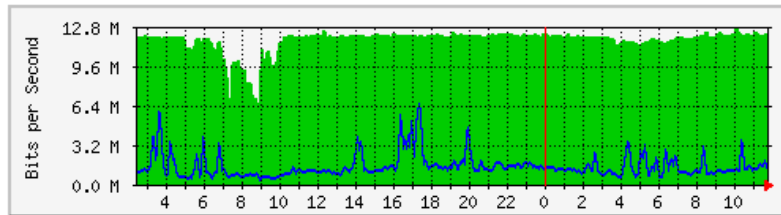

MRTG – Kampus Uniciti

The statistics were last updated **Monday, 6 August 2018 at 11:47**,
at which time 'UPME-SgCucuh-CE01' had been up for **5 days, 20:36:23**.

'Daily' Graph (5 Minute Average)

	Max	Average	Current
In	12.7 Mb/s (1.3%)	11.7 Mb/s (1.2%)	12.1 Mb/s (1.2%)
Out	6519.5 kb/s (0.7%)	1417.0 kb/s (0.1%)	1094.7 kb/s (0.1%)