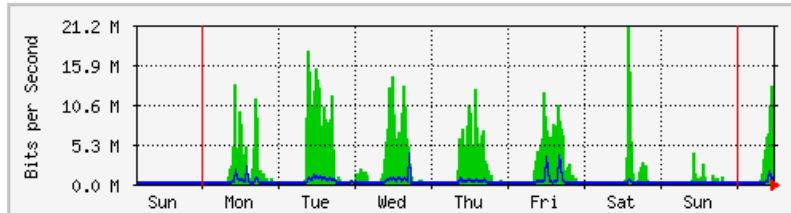

'Weekly' Graph (30 Minute Average)

	Max	Average	Current
In	20.8 Mb/s (20.8%)	2063.2 kb/s (2.1%)	9617.3 kb/s (9.6%)
Out	3859.2 kb/s (3.9%)	197.0 kb/s (0.2%)	653.5 kb/s (0.7%)