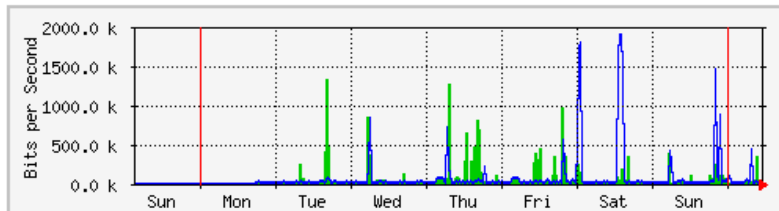

'Weekly' Graph (30 Minute Average)

	Max	Average	Current
In	1334.2 kb/s (8.3%)	63.3 kb/s (0.4%)	5648.0 b/s (0.0%)
Out	1897.6 kb/s (11.9%)	70.3 kb/s (0.4%)	6280.0 b/s (0.0%)