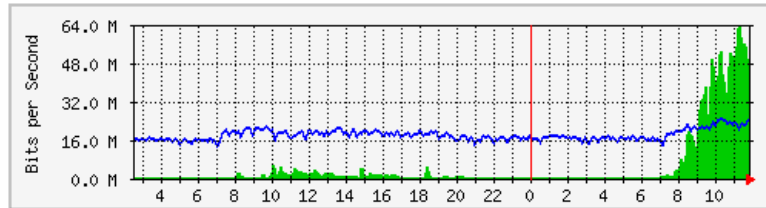

MRTG – Library Pauh Putra

The statistics were last updated **Monday, 6 August 2018 at 11:52**,
at which time 'LIB-1F-BICT1-DSW1' had been up for **7 days, 0:47:55**.

'Daily' Graph (5 Minute Average)

	Max	Average	Current
In	63.4 Mb/s (1.5%)	4907.2 kb/s (0.1%)	46.9 Mb/s (1.1%)
Out	24.6 Mb/s (0.6%)	17.8 Mb/s (0.4%)	24.1 Mb/s (0.6%)