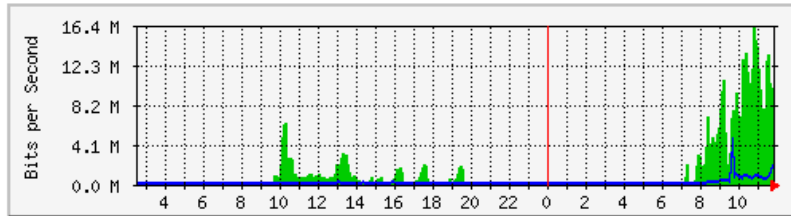

MRTG – Bumita Blok C (Staf)

The statistics were last updated **Monday, 6 August 2018 at 11:53**,
at which time 'BLOK C-STAF-SW-2-MAIN A2N' had been up for **8 days, 22:28:20**.

'Daily' Graph (5 Minute Average)

	Max	Average	Current
In	16.4 Mb/s (16.4%)	1225.4 kb/s (1.2%)	9690.0 kb/s (9.7%)
Out	4614.0 kb/s (4.6%)	109.6 kb/s (0.1%)	1310.1 kb/s (1.3%)