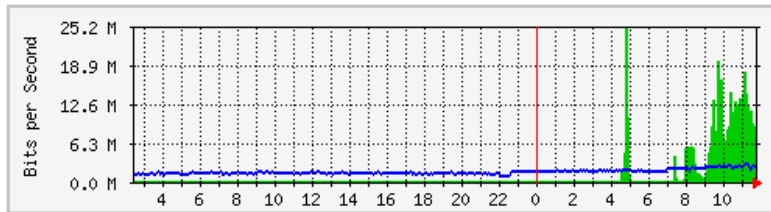

MRTG – Jabatan Bendahari

The statistics were last updated **Monday, 6 August 2018 at 11:45**,
at which time 'BENDAHARI-PANTRY-1F-SWI' had been up for **497 days, 1:56:48**.

'Daily' Graph (5 Minute Average)

	Max	Average	Current
In	24.8 Mb/s (2.5%)	1110.0 kb/s (0.1%)	9067.8 kb/s (0.9%)
Out	3004.7 kb/s (0.3%)	1586.0 kb/s (0.2%)	2428.9 kb/s (0.2%)