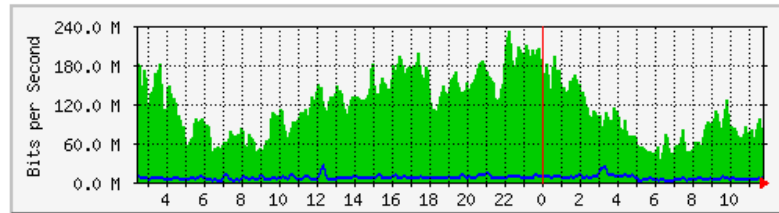

MRTG – PFI

The statistics were last updated **Monday, 6 August 2018 at 11:48**,
at which time 'KKPI-BLOCK-F-GF-DS' had been up for 7 days, 20:39:02.

'Daily' Graph (5 Minute Average)

	Max	Average	Current
In	231.4 Mb/s (5.4%)	114.5 Mb/s (2.7%)	83.5 Mb/s (1.9%)
Out	26.0 Mb/s (0.6%)	6234.5 kb/s (0.1%)	5284.1 kb/s (0.1%)