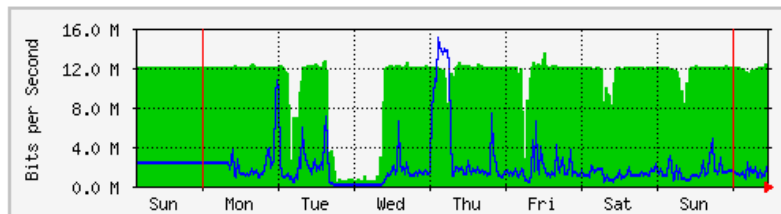

'Weekly' Graph (30 Minute Average)

	Max	Average	Current
In	13.5 Mb/s (1.4%)	10.7 Mb/s (1.1%)	12.1 Mb/s (1.2%)
Out	15.0 Mb/s (1.5%)	1917.4 kb/s (0.2%)	1265.0 kb/s (0.1%)