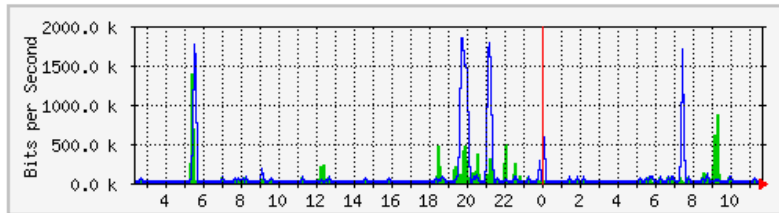

MRTG – Kampus Simpang Empat

The statistics were last updated **Monday, 6 August 2018 at 11:44**,
at which time 'Simpang4SRX240' had been up for 6 days, 18:25:58.

'Daily' Graph (5 Minute Average)

	Max	Average	Current
In	1382.9 kb/s (8.6%)	38.7 kb/s (0.2%)	5760.0 b/s (0.0%)
Out	1836.9 kb/s (11.5%)	69.3 kb/s (0.4%)	6600.0 b/s (0.0%)