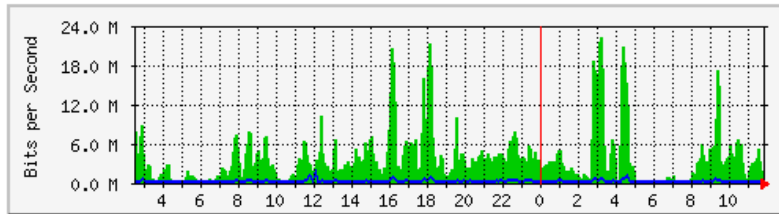

MRTG – Bumita Blok A

The statistics were last updated **Monday, 6 August 2018 at 11:53**,
at which time 'BUMITA-BLOK-A-SWI' had been up for **15 days, 20:43:04**.

`Daily' Graph (5 Minute Average)

	Max	Average	Current
In	22.1 Mb/s (2.2%)	3555.6 kb/s (0.4%)	1781.0 kb/s (0.2%)
Out	1808.4 kb/s (0.2%)	175.9 kb/s (0.0%)	76.7 kb/s (0.0%)