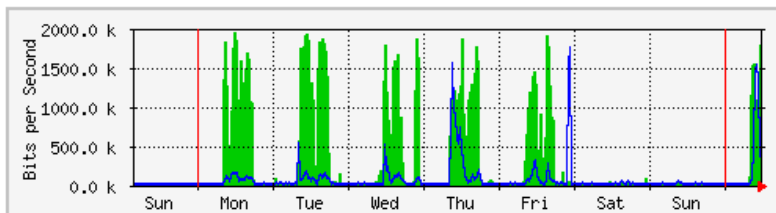

'Weekly' Graph (30 Minute Average)

	Max	Average	Current
In	1941.0 kb/s (24.3%)	307.0 kb/s (3.8%)	1780.3 kb/s (22.3%)
Out	1743.5 kb/s (21.8%)	69.0 kb/s (0.9%)	582.1 kb/s (7.3%)