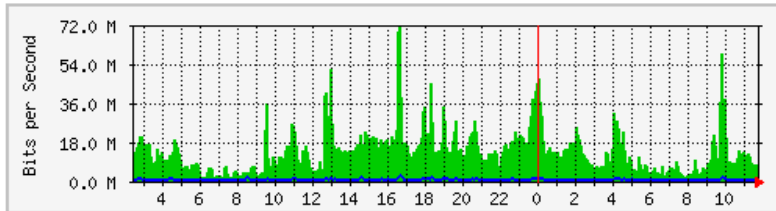

MRTG – Kampus Wang Ulu

The statistics were last updated **Monday, 6 August 2018 at 11:46**,
at which time 'WANGULU.BLOCK9-GF-SW1' had been up for **48 days, 0:39:14**.

'Daily' Graph (5 Minute Average)

	Max	Average	Current
In	70.8 Mb/s (3.5%)	13.2 Mb/s (0.7%)	6026.5 kb/s (0.3%)
Out	2207.0 kb/s (0.1%)	480.3 kb/s (0.0%)	233.4 kb/s (0.0%)