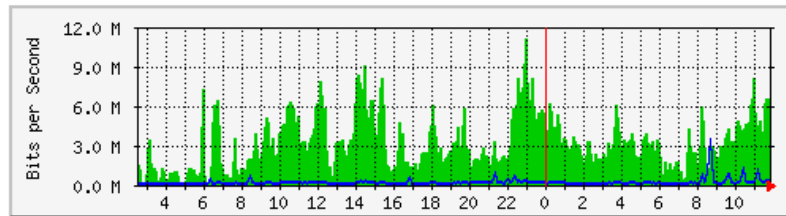

MRTG – Bumita Blok C (Student)

The statistics were last updated **Monday, 6 August 2018 at 11:53**,
at which time 'BUMITA-BLOK-C-SWI' had been up for **2 days, 16:05:00**.

'Daily' Graph (5 Minute Average)

	Max	Average	Current
In	11.1 Mb/s (1.1%)	3060.4 kb/s (0.3%)	6505.5 kb/s (0.7%)
Out	3402.6 kb/s (0.3%)	163.8 kb/s (0.0%)	246.5 kb/s (0.0%)