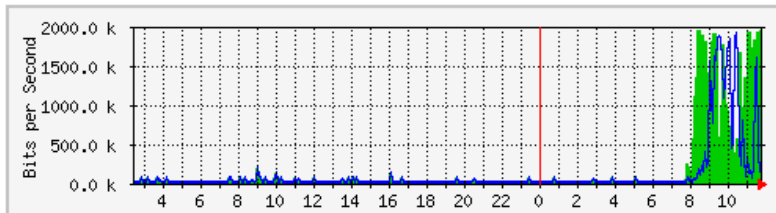

MRTG – Unit Kebudayaan dan Rekreasi

The statistics were last updated **Monday, 6 August 2018 at 11:49**,
at which time 'Unit_Kluster' had been up for **24 days, 1:43:19**.

'Daily' Graph (5 Minute Average)

	Max	Average	Current
In	1944.7 kb/s (24.3%)	152.6 kb/s (1.9%)	1940.9 kb/s (24.3%)
Out	1913.8 kb/s (23.9%)	99.0 kb/s (1.2%)	165.0 kb/s (2.1%)