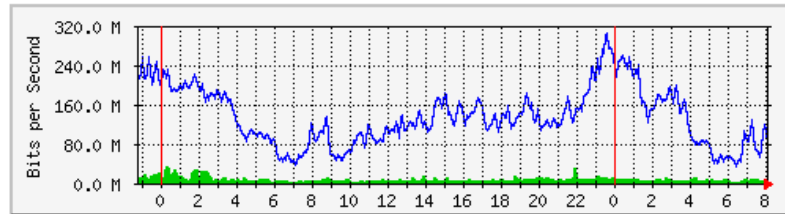

MRTG – PFI 2

The statistics were last updated **Friday, 29 June 2018 at 8:06**,
at which time 'KKPI-BLOCK-F-GF-DS' had been up for **169 days, 7:38:24**.

'Daily' Graph (5 Minute Average)

	Max	Average	Current
In	34.8 Mb/s (3.5%)	7227.0 kb/s (0.7%)	2900.4 kb/s (0.3%)
Out	303.8 Mb/s (30.4%)	133.6 Mb/s (13.4%)	71.4 Mb/s (7.1%)