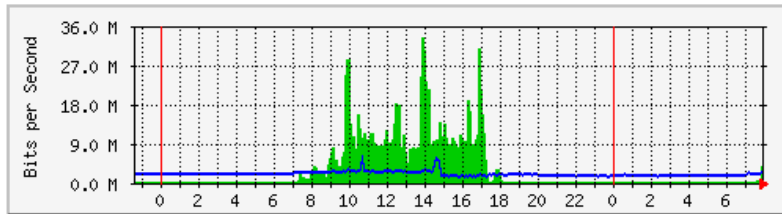

MRTG – Jabatan Bendahari

The statistics were last updated **Friday, 29 June 2018 at 7:59**,
at which time 'BENDAHARI-PANTRY-1F-SWI' had been up for **458 days, 22:10:42**.

'Daily' Graph (5 Minute Average)

	Max	Average	Current
In	33.3 Mb/s (3.3%)	2913.0 kb/s (0.3%)	3851.7 kb/s (0.4%)
Out	6005.1 kb/s (0.6%)	2025.6 kb/s (0.2%)	2265.3 kb/s (0.2%)