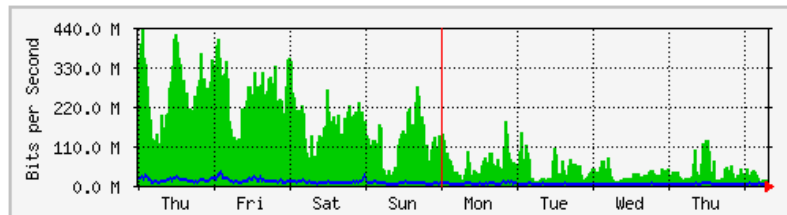

'Weekly' Graph (30 Minute Average)

	Max	Average	Current
In	438.2 Mb/s (21.9%)	120.0 Mb/s (6.0%)	16.5 Mb/s (0.8%)
Out	35.7 Mb/s (1.8%)	6777.4 kb/s (0.3%)	2559.8 kb/s (0.1%)