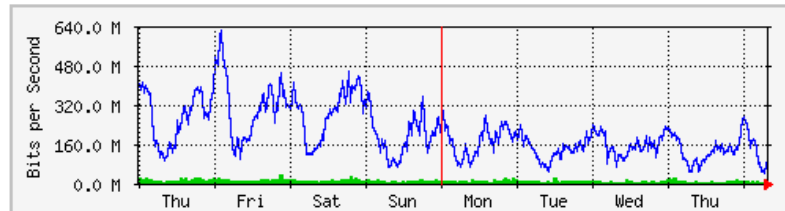

## 'Weekly' Graph (30 Minute Average)

	Max	Average	Current
In	617.5 Mb/s (14.4%)	204.1 Mb/s (4.8%)	90.1 Mb/s (2.1%)
Out	2109.1 kb/s (0.0%)	95.4 kb/s (0.0%)	6592.0 b/s (0.0%)

# MRTG – PFI 2

The statistics were last updated **Friday, 29 June 2018 at 8:06**,  
at which time 'KKPI-BLOCK-F-GF-DS' had been up for **169 days, 7:38:24**.

## 'Daily' Graph (5 Minute Average)

	Max	Average	Current
In	34.8 Mb/s (3.5%)	7227.0 kb/s (0.7%)	2900.4 kb/s (0.3%)
Out	303.8 Mb/s (30.4%)	133.6 Mb/s (13.4%)	71.4 Mb/s (7.1%)

## 'Weekly' Graph (30 Minute Average)

	Max	Average	Current
In	34.9 Mb/s (3.5%)	9604.6 kb/s (1.0%)	7029.4 kb/s (0.7%)
Out	616.8 Mb/s (61.7%)	203.1 Mb/s (20.3%)	90.3 Mb/s (9.0%)