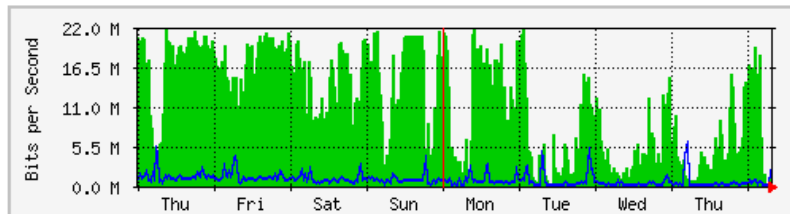

'Weekly' Graph (30 Minute Average)

	Max	Average	Current
In	21.7 Mb/s (2.2%)	11.2 Mb/s (1.1%)	1665.0 kb/s (0.2%)
Out	5947.7 kb/s (0.6%)	817.5 kb/s (0.1%)	847.7 kb/s (0.1%)