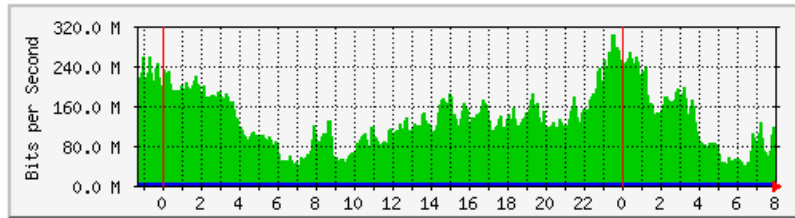

MRTG – PFI

The statistics were last updated **Friday, 29 June 2018 at 8:01**,
at which time 'KKP1-BLOCK-F-GF-DS' had been up for **169 days, 7:33:22**.

'Daily' Graph (5 Minute Average)

	Max	Average	Current
In	303.0 Mb/s (7.1%)	134.3 Mb/s (3.1%)	108.4 Mb/s (2.5%)
Out	592.3 kb/s (0.0%)	60.1 kb/s (0.0%)	7032.0 b/s (0.0%)