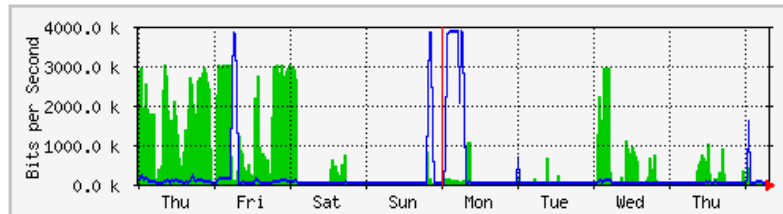

## 'Weekly' Graph (30 Minute Average)

	Max	Average	Current
<b>In</b>	3743.1 kb/s (97.5%)	1796.1 kb/s (46.8%)	406.7 kb/s (10.6%)
<b>Out</b>	2894.1 kb/s (75.4%)	1964.7 kb/s (51.2%)	2259.1 kb/s (58.8%)

# MRTG – Kampus Simpang Empat

The statistics were last updated **Friday, 29 June 2018 at 7:53**,  
at which time 'Simpang4SRX240' had been up for **37 days, 15:12:14**.

## `Daily' Graph (5 Minute Average)

	Max	Average	Current
In	1966.0 kb/s (12.3%)	134.1 kb/s (0.8%)	41.1 kb/s (0.3%)
Out	3217.1 kb/s (20.1%)	44.9 kb/s (0.3%)	41.4 kb/s (0.3%)

## `Weekly' Graph (30 Minute Average)

	Max	Average	Current
In	3012.0 kb/s (18.8%)	542.1 kb/s (3.4%)	16.3 kb/s (0.1%)
Out	3851.2 kb/s (24.1%)	199.0 kb/s (1.2%)	17.0 kb/s (0.1%)