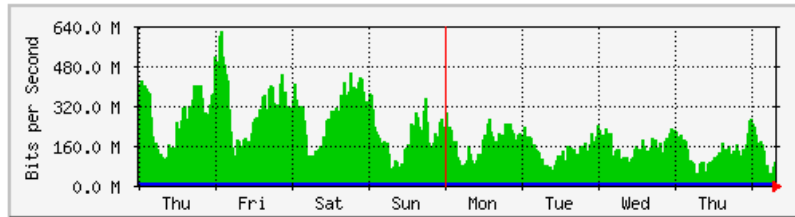

'Weekly' Graph (30 Minute Average)

	Max	Average	Current
In	617.5 Mb/s (14.4%)	204.1 Mb/s (4.8%)	90.1 Mb/s (2.1%)
Out	2109.1 kb/s (0.0%)	95.4 kb/s (0.0%)	6592.0 b/s (0.0%)