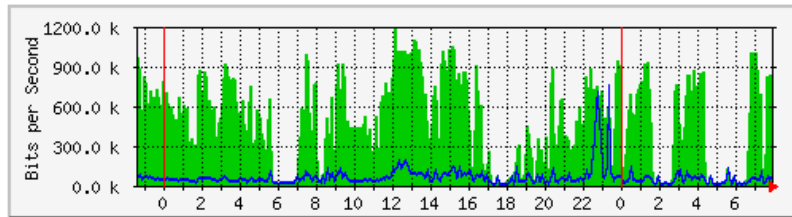

## 'Daily' Graph (5 Minute Average)

	Max	Average	Current
<b>In</b>	13.9 Mb/s (1.4%)	10.8 Mb/s (1.1%)	11.6 Mb/s (1.2%)
<b>Out</b>	6651.0 kb/s (0.7%)	1355.0 kb/s (0.1%)	684.7 kb/s (0.1%)

## 'Weekly' Graph (30 Minute Average)

	Max	Average	Current
<b>In</b>	14.4 Mb/s (1.4%)	10.7 Mb/s (1.1%)	10.4 Mb/s (1.0%)
<b>Out</b>	11.7 Mb/s (1.2%)	1406.7 kb/s (0.1%)	753.2 kb/s (0.1%)

# MRTG – Kampus Agrotek

The statistics were last updated **Friday, 29 June 2018 at 7:59**,  
at which time 'Router\_AgroTek.kukum.edu.my' had been up for **21:34:31**.

## 'Daily' Graph (5 Minute Average)

	Max	Average	Current
<b>In</b>	1184.9 kb/s (76.7%)	461.3 kb/s (29.9%)	823.1 kb/s (53.3%)
<b>Out</b>	750.3 kb/s (48.6%)	57.8 kb/s (3.7%)	66.2 kb/s (4.3%)