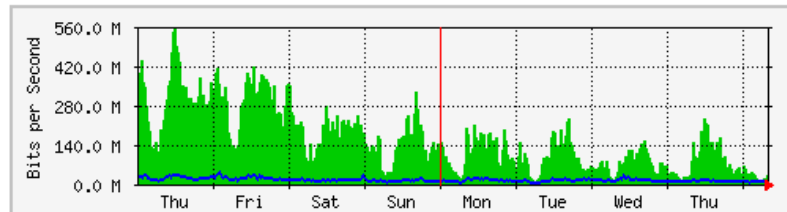

'Weekly' Graph (30 Minute Average)

	Max	Average	Current
In	557.3 Mb/s (27.9%)	153.9 Mb/s (7.7%)	29.5 Mb/s (1.5%)
Out	40.1 Mb/s (2.0%)	13.5 Mb/s (0.7%)	9196.2 kb/s (0.5%)