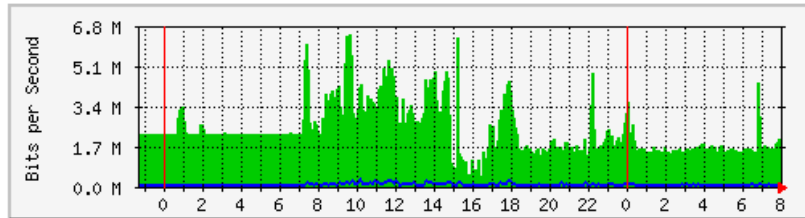

MRTG – Jabatan Keselamatan

The statistics were last updated **Friday, 29 June 2018 at 8:00**,
at which time 'Keselamatan-Rtr' had been up for **57 days, 23:07:09**.

'Daily' Graph (5 Minute Average)

	Max	Average	Current
In	6446.5 kb/s (67.2%)	2316.3 kb/s (24.1%)	1939.5 kb/s (20.2%)
Out	322.4 kb/s (3.4%)	66.6 kb/s (0.7%)	106.8 kb/s (1.1%)