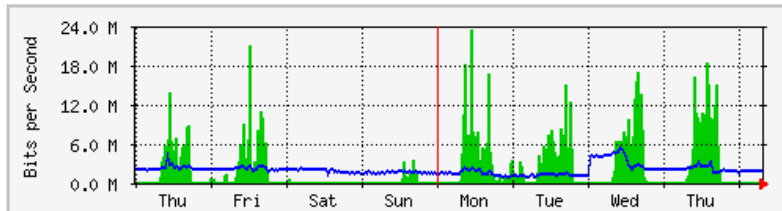

'Weekly' Graph (30 Minute Average)

	Max	Average	Current
In	23.3 Mb/s (2.3%)	2270.0 kb/s (0.2%)	56.2 kb/s (0.0%)
Out	5393.2 kb/s (0.5%)	1950.7 kb/s (0.2%)	2027.8 kb/s (0.2%)