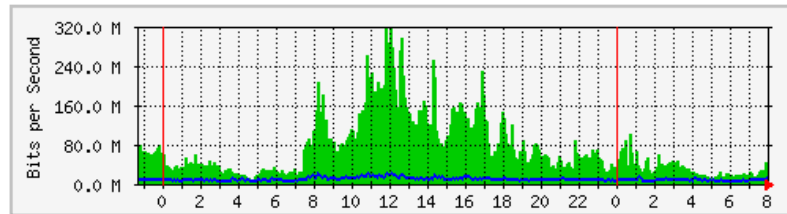

MRTG - KWSP

The statistics were last updated **Friday, 29 June 2018 at 8:00**,
at which time 'KWSP-NCCOM-9F-SW1' had been up for **396 days, 0:56:35**.

'Daily' Graph (5 Minute Average)

	Max	Average	Current
In	319.1 Mb/s (16.0%)	68.6 Mb/s (3.4%)	33.0 Mb/s (1.6%)
Out	20.1 Mb/s (1.0%)	8609.8 kb/s (0.4%)	12.4 Mb/s (0.6%)