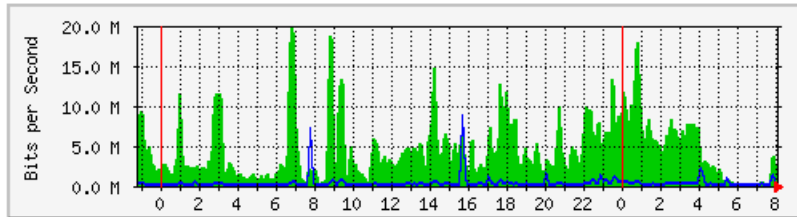

MRTG – Bumita Blok C (Student)

The statistics were last updated **Friday, 29 June 2018 at 8:07**,
at which time 'BUMITA-BLOK-C-SW1' had been up for **1 day, 18:55:17**.

'Daily' Graph (5 Minute Average)

	Max	Average	Current
In	19.7 Mb/s (2.0%)	4445.2 kb/s (0.4%)	1551.6 kb/s (0.2%)
Out	8709.9 kb/s (0.9%)	297.4 kb/s (0.0%)	96.3 kb/s (0.0%)