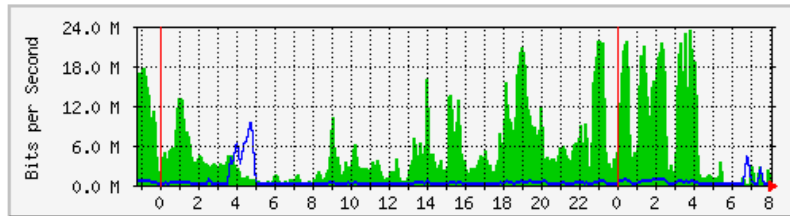

MRTG – Bumita Blok A

The statistics were last updated **Friday, 29 June 2018 at 8:07**,
at which time 'BUMITA-BLOK-A-SWI' had been up for **3 days, 8:10:49**.

'Daily' Graph (5 Minute Average)

	Max	Average	Current
In	23.4 Mb/s (2.3%)	5639.3 kb/s (0.6%)	441.4 kb/s (0.0%)
Out	9334.3 kb/s (0.9%)	492.4 kb/s (0.0%)	94.3 kb/s (0.0%)