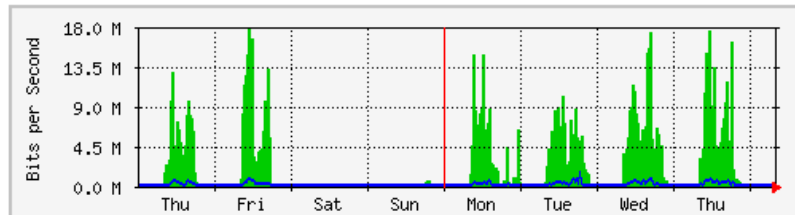

'Weekly' Graph (30 Minute Average)

	Max	Average	Current
In	17.9 Mb/s (17.9%)	2243.5 kb/s (2.2%)	196.4 kb/s (0.2%)
Out	1522.4 kb/s (1.5%)	126.8 kb/s (0.1%)	13.8 kb/s (0.0%)