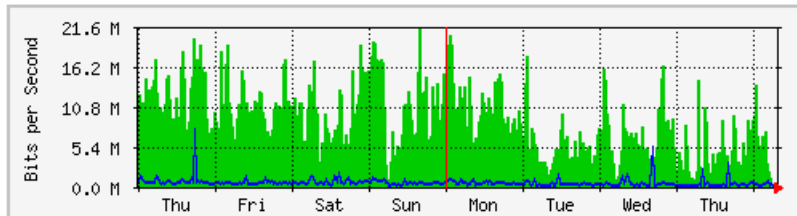

'Weekly' Graph (30 Minute Average)

	Max	Average	Current
In	21.5 Mb/s (2.2%)	8402.7 kb/s (0.8%)	307.6 kb/s (0.0%)
Out	7643.5 kb/s (0.8%)	485.7 kb/s (0.0%)	82.3 kb/s (0.0%)