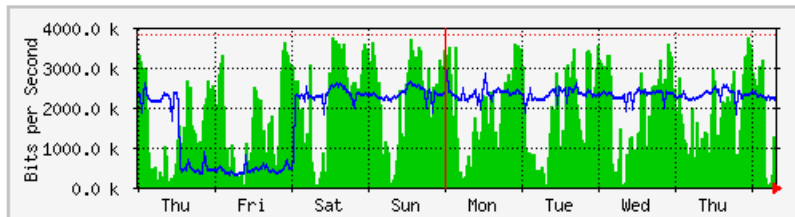

# MRTG - Kolej Antarabangsa (KA)

The statistics were last updated **Friday, 29 June 2018 at 7:53**,  
at which time 'KUM-TA-RTR01.kukum.edu.my' had been up for **52 days, 15:19:45**.

## 'Daily' Graph (5 Minute Average)

	Max	Average	Current
<b>In</b>	3770.0 kb/s (98.2%)	1713.1 kb/s (44.6%)	45.0 kb/s (1.2%)
<b>Out</b>	2731.9 kb/s (71.1%)	2295.1 kb/s (59.8%)	2238.4 kb/s (58.3%)

## 'Weekly' Graph (30 Minute Average)

	Max	Average	Current
<b>In</b>	3743.1 kb/s (97.5%)	1796.1 kb/s (46.8%)	406.7 kb/s (10.6%)
<b>Out</b>	2894.1 kb/s (75.4%)	1964.7 kb/s (51.2%)	2259.1 kb/s (58.8%)