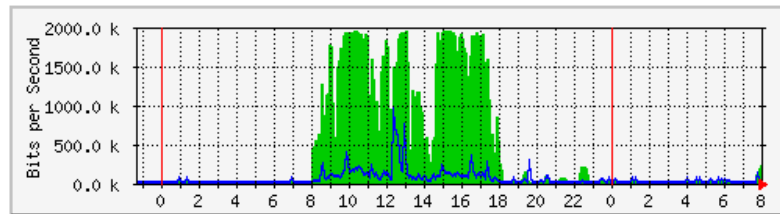

MRTG – Unit Kebudayaan dan Rekreasi

The statistics were last updated **Friday, 29 June 2018 at 8:00**,
at which time 'Unit_Kluster' had been up for **29 days, 21:07:08**.

'Daily' Graph (5 Minute Average)

	Max	Average	Current
In	1952.3 kb/s (24.4%)	422.9 kb/s (5.3%)	225.6 kb/s (2.8%)
Out	966.2 kb/s (12.1%)	50.1 kb/s (0.6%)	17.6 kb/s (0.2%)