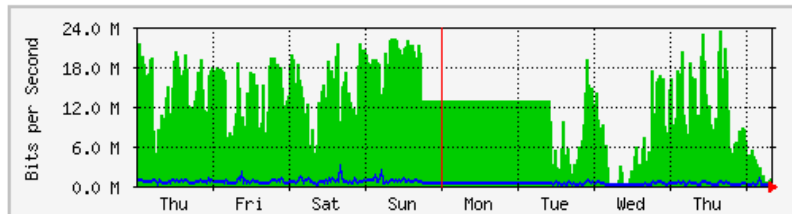

'Weekly' Graph (30 Minute Average)

	Max	Average	Current
In	23.4 Mb/s (2.3%)	12.0 Mb/s (1.2%)	989.2 kb/s (0.1%)
Out	2898.0 kb/s (0.3%)	483.5 kb/s (0.0%)	51.6 kb/s (0.0%)