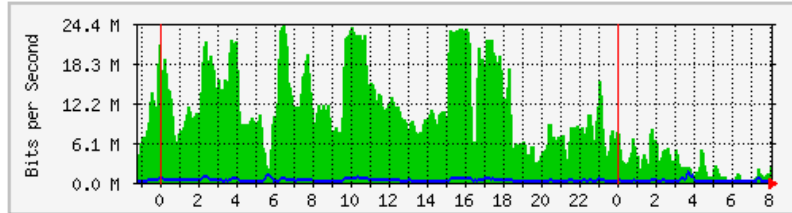

MRTG – Bumita Blok B

The statistics were last updated **Friday, 29 June 2018 at 8:07**,
at which time 'BUMITA-BLOK-B-SW1' had been up for **2 days, 21:18:52**.

'Daily' Graph (5 Minute Average)

	Max	Average	Current
In	24.1 Mb/s (2.4%)	9657.8 kb/s (1.0%)	2612.2 kb/s (0.3%)
Out	1570.2 kb/s (0.2%)	289.9 kb/s (0.0%)	224.5 kb/s (0.0%)