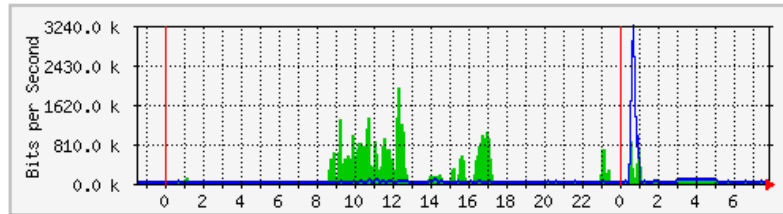

MRTG – Kampus Simpang Empat

The statistics were last updated **Friday, 29 June 2018 at 7:53**,
at which time 'Simpang4SRX240' had been up for **37 days, 15:12:14**.

`Daily' Graph (5 Minute Average)

	Max	Average	Current
In	1966.0 kb/s (12.3%)	134.1 kb/s (0.8%)	41.1 kb/s (0.3%)
Out	3217.1 kb/s (20.1%)	44.9 kb/s (0.3%)	41.4 kb/s (0.3%)