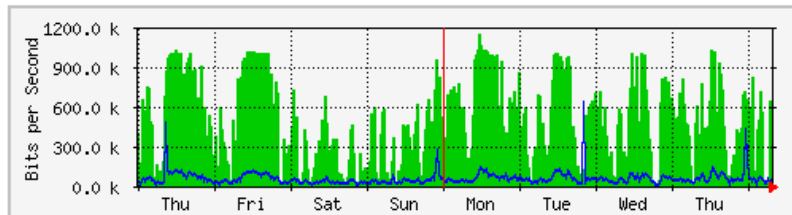

## 'Weekly' Graph (30 Minute Average)

	Max	Average	Current
<b>In</b>	14.4 Mb/s (1.4%)	10.7 Mb/s (1.1%)	10.4 Mb/s (1.0%)
<b>Out</b>	11.7 Mb/s (1.2%)	1406.7 kb/s (0.1%)	753.2 kb/s (0.1%)

# MRTG – Kampus Agrotek

The statistics were last updated **Friday, 29 June 2018 at 7:59**,  
at which time 'Router\_AgroTek.kukum.edu.my' had been up for **21:34:31**.

## 'Daily' Graph (5 Minute Average)

	Max	Average	Current
<b>In</b>	1184.9 kb/s (76.7%)	461.3 kb/s (29.9%)	823.1 kb/s (53.3%)
<b>Out</b>	750.3 kb/s (48.6%)	57.8 kb/s (3.7%)	66.2 kb/s (4.3%)

## 'Weekly' Graph (30 Minute Average)

	Max	Average	Current
<b>In</b>	1150.5 kb/s (74.5%)	478.1 kb/s (31.0%)	508.2 kb/s (32.9%)
<b>Out</b>	633.5 kb/s (41.0%)	52.6 kb/s (3.4%)	45.7 kb/s (3.0%)