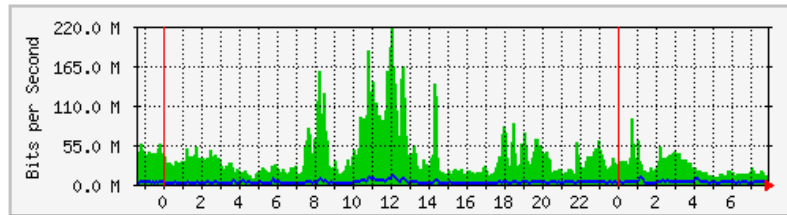

MRTG – Kampus Wang Ulu

The statistics were last updated **Friday, 29 June 2018 at 7:55**,
at which time 'WANGULU.BLOCK9-GF-SWI' had been up for **9 days, 20:48:32**.

'Daily' Graph (5 Minute Average)

	Max	Average	Current
In	218.0 Mb/s (10.9%)	36.5 Mb/s (1.8%)	11.9 Mb/s (0.6%)
Out	11.2 Mb/s (0.6%)	2694.0 kb/s (0.1%)	2281.7 kb/s (0.1%)