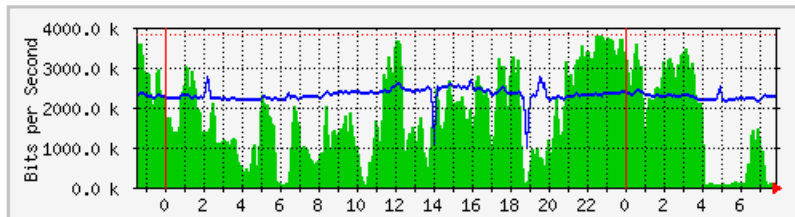

## 'Daily' Graph (5 Minute Average)

	Max	Average	Current
<b>In</b>	3770.0 kb/s (98.2%)	1713.1 kb/s (44.6%)	45.0 kb/s (1.2%)
<b>Out</b>	2731.9 kb/s (71.1%)	2295.1 kb/s (59.8%)	2238.4 kb/s (58.3%)