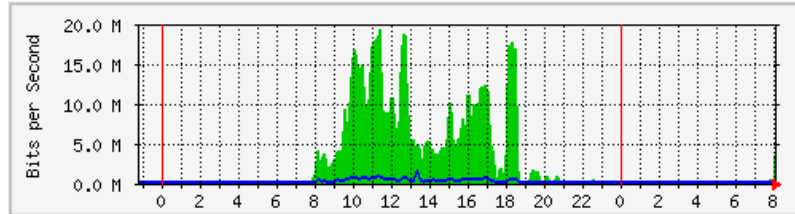

MRTG – Bumita Blok C (Staf)

The statistics were last updated **Friday, 29 June 2018 at 8:07**,
at which time 'BLOK C-STAF-SW-2-MAIN A2N' had been up for **9 days, 23:52:44**.

'Daily' Graph (5 Minute Average)

	Max	Average	Current
In	19.3 Mb/s (19.3%)	2683.0 kb/s (2.7%)	3496.2 kb/s (3.5%)
Out	1497.3 kb/s (1.5%)	148.6 kb/s (0.1%)	98.7 kb/s (0.1%)