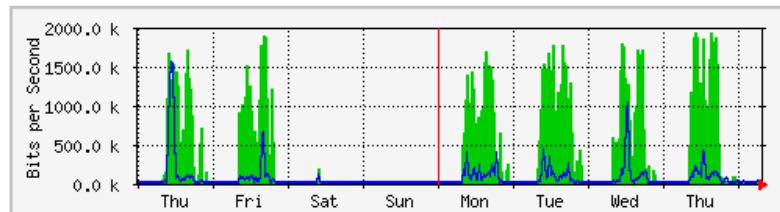

'Weekly' Graph (30 Minute Average)

	Max	Average	Current
In	1937.1 kb/s (24.2%)	370.3 kb/s (4.6%)	3520.0 b/s (0.0%)
Out	1546.5 kb/s (19.3%)	58.7 kb/s (0.7%)	3808.0 b/s (0.0%)