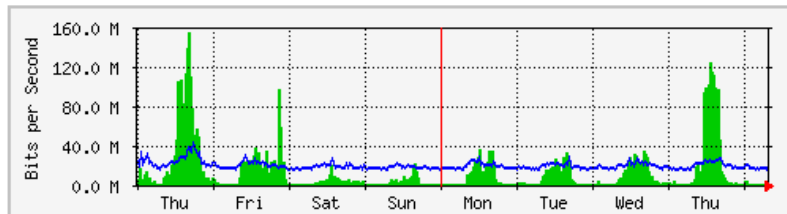

'Weekly' Graph (30 Minute Average)

	Max	Average	Current
In	155.1 Mb/s (3.6%)	12.7 Mb/s (0.3%)	720.0 kb/s (0.0%)
Out	42.5 Mb/s (1.0%)	19.2 Mb/s (0.4%)	18.5 Mb/s (0.4%)