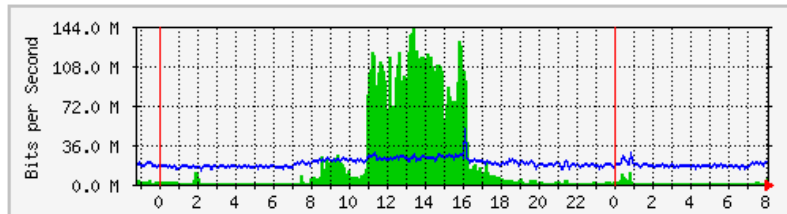

MRTG – Library Pauh Putra

The statistics were last updated **Friday, 29 June 2018 at 8:05**,
at which time 'LIB-1F-BICT1-DSW1' had been up for **119 days, 9:03:24**.

'Daily' Graph (5 Minute Average)

	Max	Average	Current
In	142.6 Mb/s (3.3%)	18.1 Mb/s (0.4%)	4745.7 kb/s (0.1%)
Out	49.6 Mb/s (1.2%)	18.7 Mb/s (0.4%)	20.6 Mb/s (0.5%)