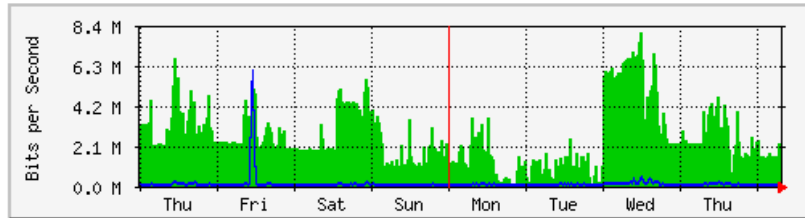

'Weekly' Graph (30 Minute Average)

	Max	Average	Current
In	8046.7 kb/s (83.8%)	2510.8 kb/s (26.2%)	1601.0 kb/s (16.7%)
Out	5988.0 kb/s (62.4%)	100.1 kb/s (1.0%)	45.8 kb/s (0.5%)