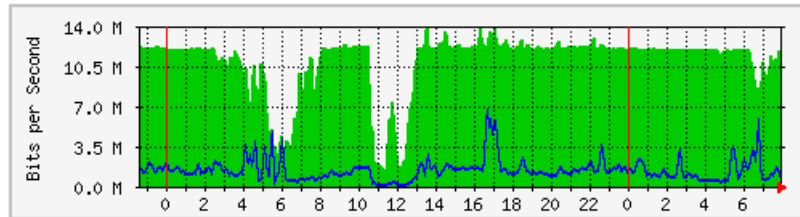

MRTG – Kampus Uniciti

The statistics were last updated **Friday, 29 June 2018 at 7:57**,
at which time 'UPME-SgCucuh-CE01' had been up for **21:32:28**.

'Daily' Graph (5 Minute Average)

	Max	Average	Current
In	13.9 Mb/s (1.4%)	10.8 Mb/s (1.1%)	11.6 Mb/s (1.2%)
Out	6651.0 kb/s (0.7%)	1355.0 kb/s (0.1%)	684.7 kb/s (0.1%)