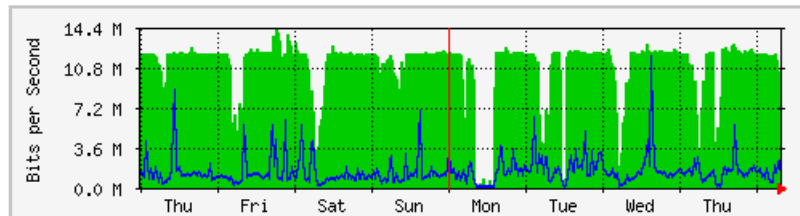

## 'Weekly' Graph (30 Minute Average)

	Max	Average	Current
<b>In</b>	438.2 Mb/s (21.9%)	120.0 Mb/s (6.0%)	16.5 Mb/s (0.8%)
<b>Out</b>	35.7 Mb/s (1.8%)	6777.4 kb/s (0.3%)	2559.8 kb/s (0.1%)

# MRTG – Kampus Uniciti

The statistics were last updated **Friday, 29 June 2018 at 7:57**,  
at which time 'UPME-SgCucuh-CE01' had been up for **21:32:28**.

## 'Daily' Graph (5 Minute Average)

	Max	Average	Current
<b>In</b>	13.9 Mb/s (1.4%)	10.8 Mb/s (1.1%)	11.6 Mb/s (1.2%)
<b>Out</b>	6651.0 kb/s (0.7%)	1355.0 kb/s (0.1%)	684.7 kb/s (0.1%)

## 'Weekly' Graph (30 Minute Average)

	Max	Average	Current
<b>In</b>	14.4 Mb/s (1.4%)	10.7 Mb/s (1.1%)	10.4 Mb/s (1.0%)
<b>Out</b>	11.7 Mb/s (1.2%)	1406.7 kb/s (0.1%)	753.2 kb/s (0.1%)