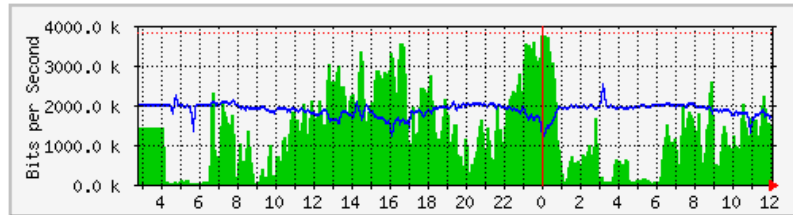

'Daily' Graph (5 Minute Average)

	Max	Average	Current
In	3739.5 kb/s (97.4%)	1286.9 kb/s (33.5%)	962.8 kb/s (25.1%)
Out	2495.5 kb/s (65.0%)	1863.0 kb/s (48.5%)	1743.9 kb/s (45.4%)

'Weekly' Graph (30 Minute Average)

	Max	Average	Current
In	3513.8 kb/s (91.5%)	1396.3 kb/s (36.4%)	1376.6 kb/s (35.8%)
Out	2967.9 kb/s (77.3%)	1789.4 kb/s (46.6%)	1737.0 kb/s (45.2%)

MRTG – Kampus Simpang Empat

The statistics were last updated **Tuesday, 3 April 2018 at 12:08**,
at which time 'KUM-TA-RTR01.kukum.edu.my' had been up for **1 day, 22:35:28**.