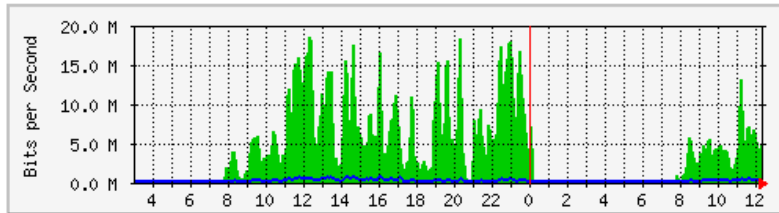

MRTG – Bumita Blok C (Student)

The statistics were last updated **Tuesday, 3 April 2018 at 12:22**,
at which time 'BUMITA-BLOK-C-SWI' had been up for 22 days, 23:24:43.

'Daily' Graph (5 Minute Average)

	Max	Average	Current
In	19.7 Mb/s (2.0%)	7162.7 kb/s (0.7%)	11.1 Mb/s (1.1%)
Out	4114.2 kb/s (0.4%)	501.2 kb/s (0.1%)	447.3 kb/s (0.0%)

'Weekly' Graph (30 Minute Average)

	Max	Average	Current
In	20.3 Mb/s (2.0%)	10.4 Mb/s (1.0%)	5217.0 kb/s (0.5%)
Out	2849.0 kb/s (0.3%)	586.2 kb/s (0.1%)	772.4 kb/s (0.1%)

MRTG – Bumita Blok C (Staf)

The statistics were last updated **Tuesday, 3 April 2018 at 12:22**,
at which time 'BLOK C-STAF-SW-2-MAIN A2N' had been up for **7 days, 2:48:25**.

'Daily' Graph (5 Minute Average)

	Max	Average	Current
In	18.5 Mb/s (18.5%)	4072.0 kb/s (4.1%)	4938.0 kb/s (4.9%)
Out	781.1 kb/s (0.8%)	172.5 kb/s (0.2%)	272.9 kb/s (0.3%)

'Weekly' Graph (30 Minute Average)