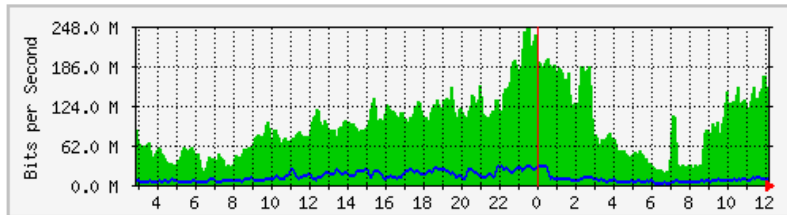

	Max	Average	Current
In	3513.8 kb/s (91.5%)	1396.3 kb/s (36.4%)	1376.6 kb/s (35.8%)
Out	2967.9 kb/s (77.3%)	1789.4 kb/s (46.6%)	1737.0 kb/s (45.2%)

MRTG – Kampus Simpang Empat

The statistics were last updated **Tuesday, 3 April 2018 at 12:08**,
at which time 'KUM-TA-RTR01.kukum.edu.my' had been up for **1 day, 22:35:28**.

'Daily' Graph (5 Minute Average)

	Max	Average	Current
In	3739.5 kb/s (97.4%)	1286.9 kb/s (33.5%)	962.8 kb/s (25.1%)
Out	2495.5 kb/s (65.0%)	1863.0 kb/s (48.5%)	1743.9 kb/s (45.4%)

'Weekly' Graph (30 Minute Average)

	Max	Average	Current
In	3513.8 kb/s (91.5%)	1396.3 kb/s (36.4%)	1376.6 kb/s (35.8%)
Out	2967.9 kb/s (77.3%)	1789.4 kb/s (46.6%)	1737.0 kb/s (45.2%)

MRTG – Kampus Wang Ulu

The statistics were last updated **Tuesday, 3 April 2018 at 12:12**,
at which time 'WANGULU.BLOCK9-GF-SW1' had been up for **239 days, 3:26:10**.

'Daily' Graph (5 Minute Average)

	Max	Average	Current
In	246.9 Mb/s (12.3%)	94.4 Mb/s (4.7%)	152.8 Mb/s (7.6%)
Out	29.6 Mb/s (1.5%)	11.1 Mb/s (0.6%)	8889.7 kb/s (0.4%)

'Weekly' Graph (30 Minute Average)