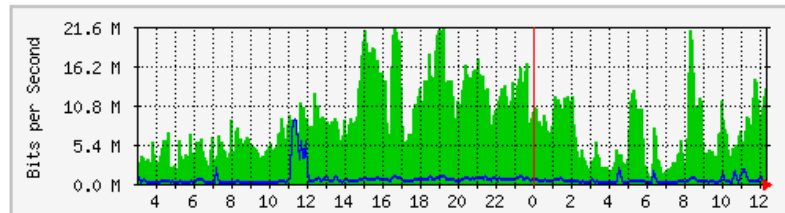

	Max	Average	Current
In	40.4 Mb/s (4.0%)	14.8 Mb/s (1.5%)	7069.8 kb/s (0.7%)
Out	532.7 Mb/s (53.3%)	273.5 Mb/s (27.3%)	201.3 Mb/s (20.1%)

MRTG – Library Pauh Putra

The statistics were last updated **Tuesday, 3 April 2018 at 12:19**,
at which time 'LIB-1F-BICT1-DSW1' had been up for **32 days, 13:30:08**.

'Daily' Graph (5 Minute Average)

	Max	Average	Current
In	132.8 Mb/s (3.1%)	16.2 Mb/s (0.4%)	22.5 Mb/s (0.5%)
Out	26.9 Mb/s (0.6%)	18.5 Mb/s (0.4%)	21.4 Mb/s (0.5%)

'Weekly' Graph (30 Minute Average)

	Max	Average	Current
In	140.2 Mb/s (3.3%)	21.8 Mb/s (0.5%)	27.6 Mb/s (0.6%)
Out	35.6 Mb/s (0.8%)	19.0 Mb/s (0.4%)	20.9 Mb/s (0.5%)

MRTG – Bumita Blok A

The statistics were last updated **Tuesday, 3 April 2018 at 12:21**,
at which time '**BUMITA-BLOK-A-SWI**' had been up for **16:45:49**.

'Daily' Graph (5 Minute Average)

	Max	Average	Current
In	21.4 Mb/s (2.1%)	8184.6 kb/s (0.8%)	13.1 Mb/s (1.3%)
Out	8726.2 kb/s (0.9%)	554.1 kb/s (0.1%)	434.2 kb/s (0.0%)