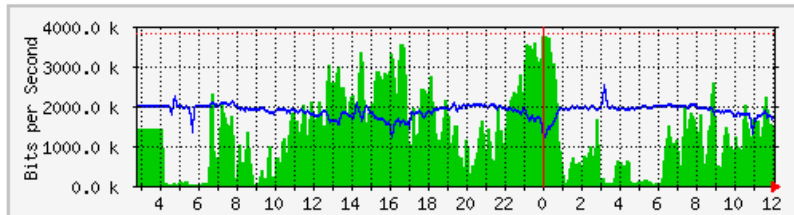

LAPORAN PENGGUNAAN BANDWIDTH DI Kampus UniMAP (Mac 2018)

DISEDIAKAN OLEH: MOHD ZHAFRI B. NORZALLI

TARIKH: 3/4/2018

MRTG - Kolej Antarabangsa (KA)

The statistics were last updated **Tuesday, 3 April 2018 at 12:08**,
at which time 'KUM-TA-RTR01.kukum.edu.my' had been up for 1 day, 22:35:28.

'Daily' Graph (5 Minute Average)

	Max	Average	Current
In	3739.5 kb/s (97.4%)	1286.9 kb/s (33.5%)	962.8 kb/s (25.1%)
Out	2495.5 kb/s (65.0%)	1863.0 kb/s (48.5%)	1743.9 kb/s (45.4%)

'Weekly' Graph (30 Minute Average)

	Max	Average	Current
In	3513.8 kb/s (91.5%)	1396.3 kb/s (36.4%)	1376.6 kb/s (35.8%)
Out	2967.9 kb/s (77.3%)	1789.4 kb/s (46.6%)	1737.0 kb/s (45.2%)

MRTG – Kampus Simpang Empat

The statistics were last updated **Tuesday, 3 April 2018 at 12:08**,
at which time 'KUM-TA-RTR01.kukum.edu.my' had been up for **1 day, 22:35:28**.