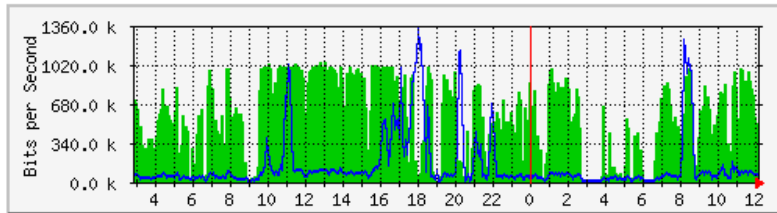

	Max	Average	Current
In	520.8 Mb/s (26.0%)	206.7 Mb/s (10.3%)	148.5 Mb/s (7.4%)
Out	69.2 Mb/s (3.5%)	20.1 Mb/s (1.0%)	9573.7 kb/s (0.5%)

MRTG – Kampus Uniciti

The statistics were last updated **Tuesday, 3 April 2018 at 12:11**,
at which time 'UPME-SgCucuh-CE01' had been up for **52 days, 19:21:08**.

'Daily' Graph (5 Minute Average)

	Max	Average	Current
In	12.6 Mb/s (1.3%)	10.4 Mb/s (1.0%)	12.3 Mb/s (1.2%)
Out	9031.4 kb/s (0.9%)	1076.9 kb/s (0.1%)	1966.5 kb/s (0.2%)

'Weekly' Graph (30 Minute Average)

	Max	Average	Current
In	13.2 Mb/s (1.3%)	10.9 Mb/s (1.1%)	11.3 Mb/s (1.1%)
Out	6172.5 kb/s (0.6%)	1767.2 kb/s (0.2%)	795.6 kb/s (0.1%)

MRTG – Kampus Agrotek

The statistics were last updated **Tuesday, 3 April 2018 at 12:14**,
at which time 'Router_AgroTek.kukum.edu.my' had been up for **52 days, 19:29:55**.

'Daily' Graph (5 Minute Average)

	Max	Average	Current
In	1038.9 kb/s (67.3%)	539.8 kb/s (35.0%)	423.8 kb/s (27.5%)
Out	1342.7 kb/s (87.0%)	137.8 kb/s (8.9%)	52.2 kb/s (3.4%)

'Weekly' Graph (30 Minute Average)