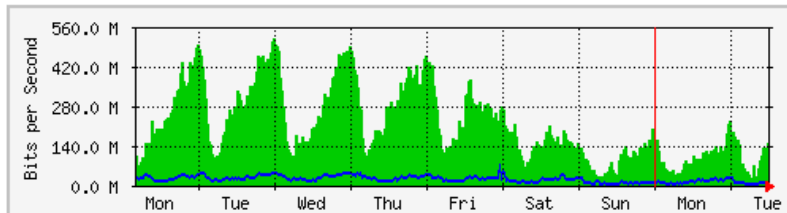

'Daily' Graph (5 Minute Average)

	Max	Average	Current
In	3739.5 kb/s (97.4%)	1286.9 kb/s (33.5%)	962.8 kb/s (25.1%)
Out	2495.5 kb/s (65.0%)	1863.0 kb/s (48.5%)	1743.9 kb/s (45.4%)

'Weekly' Graph (30 Minute Average)

	Max	Average	Current
In	3513.8 kb/s (91.5%)	1396.3 kb/s (36.4%)	1376.6 kb/s (35.8%)
Out	2967.9 kb/s (77.3%)	1789.4 kb/s (46.6%)	1737.0 kb/s (45.2%)

MRTG – Kampus Wang Ulu

The statistics were last updated **Tuesday, 3 April 2018 at 12:12**,
at which time 'WANGULU.BLOCK9-GF-SW1' had been up for **239 days, 3:26:10**.

'Daily' Graph (5 Minute Average)

	Max	Average	Current
In	246.9 Mb/s (12.3%)	94.4 Mb/s (4.7%)	152.8 Mb/s (7.6%)
Out	29.6 Mb/s (1.5%)	11.1 Mb/s (0.6%)	8889.7 kb/s (0.4%)

'Weekly' Graph (30 Minute Average)