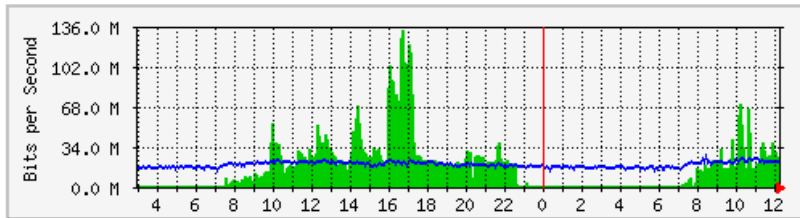

'Daily' Graph (5 Minute Average)

	Max	Average	Current
In	33.9 Mb/s (3.4%)	8304.4 kb/s (0.8%)	9911.5 kb/s (1.0%)
Out	289.8 Mb/s (29.0%)	157.5 Mb/s (15.7%)	219.0 Mb/s (21.9%)

'Weekly' Graph (30 Minute Average)

	Max	Average	Current
In	40.4 Mb/s (4.0%)	14.8 Mb/s (1.5%)	7069.8 kb/s (0.7%)
Out	532.7 Mb/s (53.3%)	273.5 Mb/s (27.3%)	201.3 Mb/s (20.1%)

MRTG – Library Pauh Putra

The statistics were last updated **Tuesday, 3 April 2018 at 12:19**,
at which time 'LIB-1F-BICT1-DSW1' had been up for **32 days, 13:30:08**.

'Daily' Graph (5 Minute Average)

	Max	Average	Current
In	132.8 Mb/s (3.1%)	16.2 Mb/s (0.4%)	22.5 Mb/s (0.5%)
Out	26.9 Mb/s (0.6%)	18.5 Mb/s (0.4%)	21.4 Mb/s (0.5%)

'Weekly' Graph (30 Minute Average)

	Max	Average	Current
In	140.2 Mb/s (3.3%)	21.8 Mb/s (0.5%)	27.6 Mb/s (0.6%)
Out	35.6 Mb/s (0.8%)	19.0 Mb/s (0.4%)	20.9 Mb/s (0.5%)