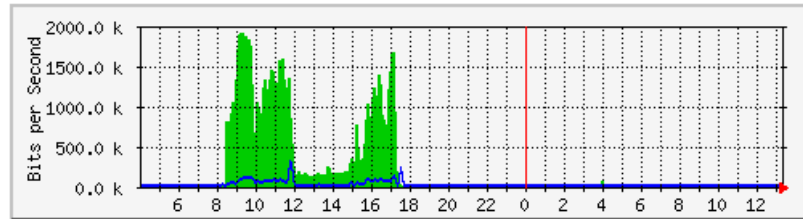

'Daily' Graph (5 Minute Average)

	Max	Average	Current
In	36.2 Mb/s (3.6%)	2806.4 kb/s (0.3%)	4024.0 b/s (0.0%)
Out	4701.8 kb/s (0.5%)	1503.5 kb/s (0.2%)	4144.0 b/s (0.0%)

'Weekly' Graph (30 Minute Average)

	Max	Average	Current
In	21.0 Mb/s (2.1%)	2315.1 kb/s (0.2%)	4056.0 b/s (0.0%)
Out	6420.1 kb/s (0.6%)	1981.4 kb/s (0.2%)	4176.0 b/s (0.0%)

MRTG – Unit Kebudayaan dan Rekreasi

The statistics were last updated **Saturday, 3 March 2018 at 13:21**, at which time 'Unit_Kluster' had been up for **6 days, 17:16:55**.

'Daily' Graph (5 Minute Average)

	Max	Average	Current
In	1917.8 kb/s (24.0%)	211.2 kb/s (2.6%)	1544.0 b/s (0.0%)
Out	307.0 kb/s (3.8%)	17.2 kb/s (0.2%)	1456.0 b/s (0.0%)

'Weekly' Graph (30 Minute Average)