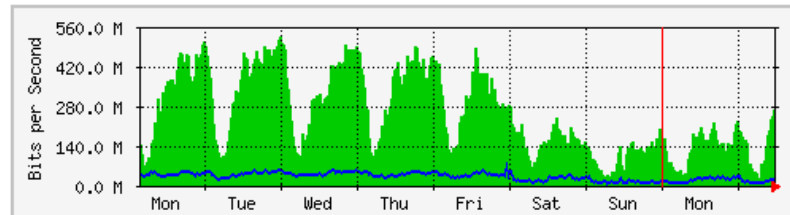

'Daily' Graph (5 Minute Average)

	Max	Average	Current
In	4569.5 kb/s (47.6%)	1914.8 kb/s (19.9%)	1839.6 kb/s (19.2%)
Out	276.8 kb/s (2.9%)	50.8 kb/s (0.5%)	59.5 kb/s (0.6%)

'Weekly' Graph (30 Minute Average)

	Max	Average	Current
In	5038.3 kb/s (52.5%)	2075.5 kb/s (21.6%)	1790.0 kb/s (18.6%)
Out	243.6 kb/s (2.5%)	54.8 kb/s (0.6%)	63.9 kb/s (0.7%)

MRTG - KWSP

The statistics were last updated **Tuesday, 3 April 2018 at 12:16**,
at which time 'KWSP-NCCOM-9F-SW1' had been up for **309 days, 5:12:10**.

'Daily' Graph (5 Minute Average)

	Max	Average	Current
In	302.2 Mb/s (15.1%)	132.7 Mb/s (6.6%)	225.5 Mb/s (11.3%)
Out	36.5 Mb/s (1.8%)	17.7 Mb/s (0.9%)	20.2 Mb/s (1.0%)

'Weekly' Graph (30 Minute Average)