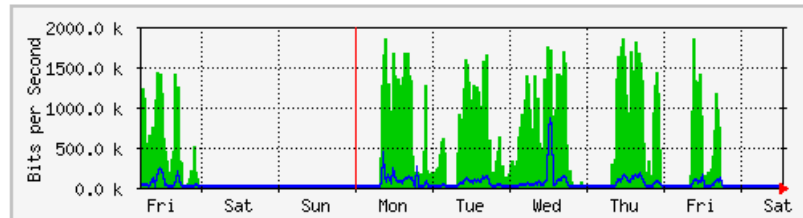

'Daily' Graph (5 Minute Average)

	Max	Average	Current
In	36.2 Mb/s (3.6%)	2806.4 kb/s (0.3%)	4024.0 b/s (0.0%)
Out	4701.8 kb/s (0.5%)	1503.5 kb/s (0.2%)	4144.0 b/s (0.0%)

'Weekly' Graph (30 Minute Average)

	Max	Average	Current
In	21.0 Mb/s (2.1%)	2315.1 kb/s (0.2%)	4056.0 b/s (0.0%)
Out	6420.1 kb/s (0.6%)	1981.4 kb/s (0.2%)	4176.0 b/s (0.0%)

MRTG – Unit Kebudayaan dan Rekreasi

The statistics were last updated **Saturday, 3 March 2018 at 13:21**, at which time 'Unit_Kluster' had been up for **6 days, 17:16:55**.

'Daily' Graph (5 Minute Average)

	Max	Average	Current
In	1917.8 kb/s (24.0%)	211.2 kb/s (2.6%)	1544.0 b/s (0.0%)
Out	307.0 kb/s (3.8%)	17.2 kb/s (0.2%)	1456.0 b/s (0.0%)

'Weekly' Graph (30 Minute Average)