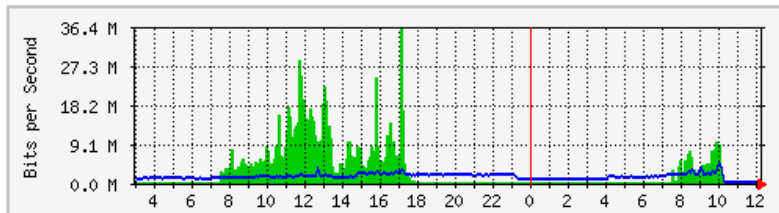

'Daily' Graph (5 Minute Average)

	Max	Average	Current
In	302.2 Mb/s (15.1%)	132.7 Mb/s (6.6%)	225.5 Mb/s (11.3%)
Out	36.5 Mb/s (1.8%)	17.7 Mb/s (0.9%)	20.2 Mb/s (1.0%)

'Weekly' Graph (30 Minute Average)

	Max	Average	Current
In	526.2 Mb/s (26.3%)	244.7 Mb/s (12.2%)	268.1 Mb/s (13.4%)
Out	73.2 Mb/s (3.7%)	29.8 Mb/s (1.5%)	19.4 Mb/s (1.0%)

MRTG – Jabatan Bendahari

The statistics were last updated **Tuesday, 3 April 2018 at 12:15**,
at which time 'BENDAHARI-PANTRY-1F-SWI' had been up for **372 days, 2:26:31**.

'Daily' Graph (5 Minute Average)

	Max	Average	Current
In	36.2 Mb/s (3.6%)	2806.4 kb/s (0.3%)	4024.0 b/s (0.0%)
Out	4701.8 kb/s (0.5%)	1503.5 kb/s (0.2%)	4144.0 b/s (0.0%)

'Weekly' Graph (30 Minute Average)