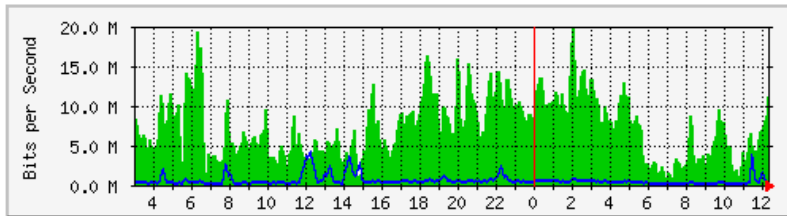

'Weekly' Graph (30 Minute Average)

	Max	Average	Current
In	22.2 Mb/s (2.2%)	14.6 Mb/s (1.5%)	7366.0 kb/s (0.7%)
Out	7040.2 kb/s (0.7%)	1095.5 kb/s (0.1%)	972.5 kb/s (0.1%)

MRTG – Bumita Blok B

The statistics were last updated **Tuesday, 3 April 2018 at 12:22**,
at which time 'BUMITA-BLOK-B-SWI' had been up for **11 days, 19:45:51**.

'Daily' Graph (5 Minute Average)

	Max	Average	Current
In	22.5 Mb/s (2.3%)	10.7 Mb/s (1.1%)	12.1 Mb/s (1.2%)
Out	1798.8 kb/s (0.2%)	342.1 kb/s (0.0%)	304.1 kb/s (0.0%)

'Weekly' Graph (30 Minute Average)

	Max	Average	Current
In	21.3 Mb/s (2.1%)	12.5 Mb/s (1.3%)	14.8 Mb/s (1.5%)
Out	3519.1 kb/s (0.4%)	645.9 kb/s (0.1%)	414.1 kb/s (0.0%)

MRTG – Bumita Blok C (Student)

The statistics were last updated **Tuesday, 3 April 2018 at 12:22**,
at which time 'BUMITA-BLOK-C-SWI' had been up for 22 days, 23:24:43.

'Daily' Graph (5 Minute Average)

	Max	Average	Current
In	19.7 Mb/s (2.0%)	7162.7 kb/s (0.7%)	11.1 Mb/s (1.1%)
Out	4114.2 kb/s (0.4%)	501.2 kb/s (0.1%)	447.3 kb/s (0.0%)