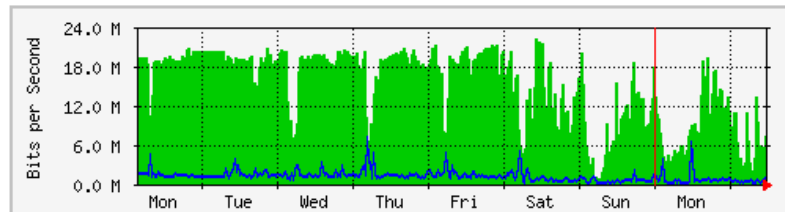

'Daily' Graph (5 Minute Average)

	Max	Average	Current
In	132.8 Mb/s (3.1%)	16.2 Mb/s (0.4%)	22.5 Mb/s (0.5%)
Out	26.9 Mb/s (0.6%)	18.5 Mb/s (0.4%)	21.4 Mb/s (0.5%)

'Weekly' Graph (30 Minute Average)

	Max	Average	Current
In	140.2 Mb/s (3.3%)	21.8 Mb/s (0.5%)	27.6 Mb/s (0.6%)
Out	35.6 Mb/s (0.8%)	19.0 Mb/s (0.4%)	20.9 Mb/s (0.5%)

MRTG – Bumita Blok A

The statistics were last updated **Tuesday, 3 April 2018 at 12:21**,
at which time '**BUMITA-BLOK-A-SWI**' had been up for **16:45:49**.

'Daily' Graph (5 Minute Average)

	Max	Average	Current
In	21.4 Mb/s (2.1%)	8184.6 kb/s (0.8%)	13.1 Mb/s (1.3%)
Out	8726.2 kb/s (0.9%)	554.1 kb/s (0.1%)	434.2 kb/s (0.0%)

'Weekly' Graph (30 Minute Average)

	Max	Average	Current
In	22.2 Mb/s (2.2%)	14.6 Mb/s (1.5%)	7366.0 kb/s (0.7%)
Out	7040.2 kb/s (0.7%)	1095.5 kb/s (0.1%)	972.5 kb/s (0.1%)

MRTG – Bumita Blok B

The statistics were last updated **Tuesday, 3 April 2018 at 12:22**,
at which time 'BUMITA-BLOK-B-SWI' had been up for **11 days, 19:45:51**.