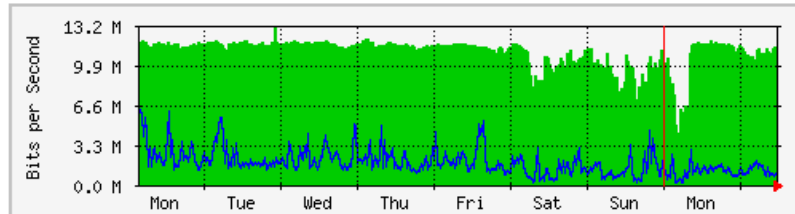

'Daily' Graph (5 Minute Average)

	Max	Average	Current
In	246.9 Mb/s (12.3%)	94.4 Mb/s (4.7%)	152.8 Mb/s (7.6%)
Out	29.6 Mb/s (1.5%)	11.1 Mb/s (0.6%)	8889.7 kb/s (0.4%)

'Weekly' Graph (30 Minute Average)

	Max	Average	Current
In	520.8 Mb/s (26.0%)	206.7 Mb/s (10.3%)	148.5 Mb/s (7.4%)
Out	69.2 Mb/s (3.5%)	20.1 Mb/s (1.0%)	9573.7 kb/s (0.5%)

MRTG – Kampus Uniciti

The statistics were last updated **Tuesday, 3 April 2018 at 12:11**,
at which time 'UPME-SgCucuh-CE01' had been up for **52 days, 19:21:08**.

'Daily' Graph (5 Minute Average)

	Max	Average	Current
In	12.6 Mb/s (1.3%)	10.4 Mb/s (1.0%)	12.3 Mb/s (1.2%)
Out	9031.4 kb/s (0.9%)	1076.9 kb/s (0.1%)	1966.5 kb/s (0.2%)

'Weekly' Graph (30 Minute Average)