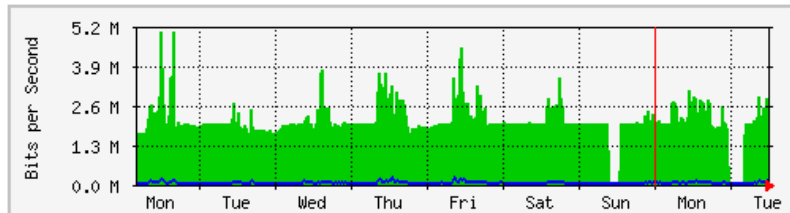

'Daily' Graph (5 Minute Average)

	Max	Average	Current
In	1038.9 kb/s (67.3%)	539.8 kb/s (35.0%)	423.8 kb/s (27.5%)
Out	1342.7 kb/s (87.0%)	137.8 kb/s (8.9%)	52.2 kb/s (3.4%)

'Weekly' Graph (30 Minute Average)

	Max	Average	Current
In	1013.0 kb/s (65.6%)	415.1 kb/s (26.9%)	767.0 kb/s (49.7%)
Out	942.3 kb/s (61.0%)	59.3 kb/s (3.8%)	74.2 kb/s (4.8%)

MRTG – Jabatan Keselamatan

The statistics were last updated **Tuesday, 3 April 2018 at 12:15**,
at which time 'Keselamatan-Rtr' had been up for **6 days, 15:42:07**.

'Daily' Graph (5 Minute Average)

	Max	Average	Current
In	4569.5 kb/s (47.6%)	1914.8 kb/s (19.9%)	1839.6 kb/s (19.2%)
Out	276.8 kb/s (2.9%)	50.8 kb/s (0.5%)	59.5 kb/s (0.6%)

'Weekly' Graph (30 Minute Average)