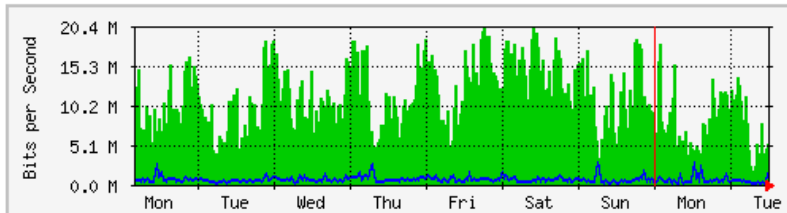

'Daily' Graph (5 Minute Average)

	Max	Average	Current
In	22.5 Mb/s (2.3%)	10.7 Mb/s (1.1%)	12.1 Mb/s (1.2%)
Out	1798.8 kb/s (0.2%)	342.1 kb/s (0.0%)	304.1 kb/s (0.0%)

'Weekly' Graph (30 Minute Average)

	Max	Average	Current
In	21.3 Mb/s (2.1%)	12.5 Mb/s (1.3%)	14.8 Mb/s (1.5%)
Out	3519.1 kb/s (0.4%)	645.9 kb/s (0.1%)	414.1 kb/s (0.0%)

MRTG – Bumita Blok C (Student)

The statistics were last updated **Tuesday, 3 April 2018 at 12:22**,
at which time 'BUMITA-BLOK-C-SWI' had been up for 22 days, 23:24:43.

'Daily' Graph (5 Minute Average)

	Max	Average	Current
In	19.7 Mb/s (2.0%)	7162.7 kb/s (0.7%)	11.1 Mb/s (1.1%)
Out	4114.2 kb/s (0.4%)	501.2 kb/s (0.1%)	447.3 kb/s (0.0%)

'Weekly' Graph (30 Minute Average)

	Max	Average	Current
In	20.3 Mb/s (2.0%)	10.4 Mb/s (1.0%)	5217.0 kb/s (0.5%)
Out	2849.0 kb/s (0.3%)	586.2 kb/s (0.1%)	772.4 kb/s (0.1%)

MRTG – Bumita Blok C (Staf)

The statistics were last updated **Tuesday, 3 April 2018 at 12:22**,
at which time 'BLOK C-STAF-SW-2-MAIN A2N' had been up for **7 days, 2:48:25**.