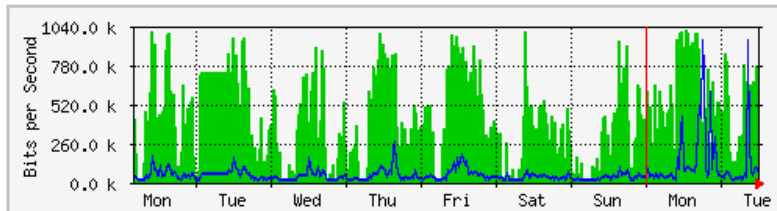

'Daily' Graph (5 Minute Average)

	Max	Average	Current
In	12.6 Mb/s (1.3%)	10.4 Mb/s (1.0%)	12.3 Mb/s (1.2%)
Out	9031.4 kb/s (0.9%)	1076.9 kb/s (0.1%)	1966.5 kb/s (0.2%)

'Weekly' Graph (30 Minute Average)

	Max	Average	Current
In	13.2 Mb/s (1.3%)	10.9 Mb/s (1.1%)	11.3 Mb/s (1.1%)
Out	6172.5 kb/s (0.6%)	1767.2 kb/s (0.2%)	795.6 kb/s (0.1%)

MRTG – Kampus Agrotek

The statistics were last updated **Tuesday, 3 April 2018 at 12:14**,
at which time 'Router_AgroTek.kukum.edu.my' had been up for **52 days, 19:29:55**.

'Daily' Graph (5 Minute Average)

	Max	Average	Current
In	1038.9 kb/s (67.3%)	539.8 kb/s (35.0%)	423.8 kb/s (27.5%)
Out	1342.7 kb/s (87.0%)	137.8 kb/s (8.9%)	52.2 kb/s (3.4%)

'Weekly' Graph (30 Minute Average)

	Max	Average	Current
In	1013.0 kb/s (65.6%)	415.1 kb/s (26.9%)	767.0 kb/s (49.7%)
Out	942.3 kb/s (61.0%)	59.3 kb/s (3.8%)	74.2 kb/s (4.8%)

MRTG – Jabatan Keselamatan

The statistics were last updated **Tuesday, 3 April 2018 at 12:15**,
at which time 'Keselamatan-Rtr' had been up for **6 days, 15:42:07**.