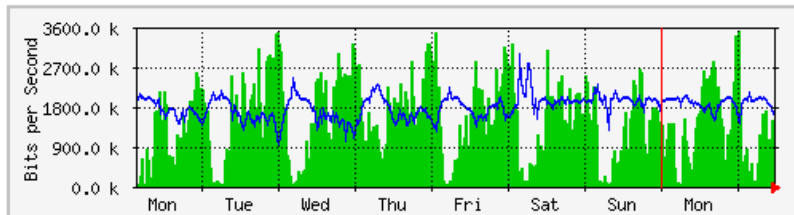

LAPORAN PENGGUNAAN BANDWIDTH DI Kampus UniMAP (Mac 2018)

DISEDIAKAN OLEH: MOHD ZHAFRI B. NORZALLI

TARIKH: 3/4/2018

MRTG - Kolej Antarabangsa (KA)

The statistics were last updated **Tuesday, 3 April 2018 at 12:08**,
at which time 'KUM-TA-RTR01.kukum.edu.my' had been up for 1 day, 22:35:28.

'Daily' Graph (5 Minute Average)

	Max	Average	Current
In	3739.5 kb/s (97.4%)	1286.9 kb/s (33.5%)	962.8 kb/s (25.1%)
Out	2495.5 kb/s (65.0%)	1863.0 kb/s (48.5%)	1743.9 kb/s (45.4%)

'Weekly' Graph (30 Minute Average)

	Max	Average	Current
In	3513.8 kb/s (91.5%)	1396.3 kb/s (36.4%)	1376.6 kb/s (35.8%)
Out	2967.9 kb/s (77.3%)	1789.4 kb/s (46.6%)	1737.0 kb/s (45.2%)

MRTG – Kampus Simpang Empat

The statistics were last updated **Tuesday, 3 April 2018 at 12:08**,
at which time 'KUM-TA-RTR01.kukum.edu.my' had been up for **1 day, 22:35:28**.