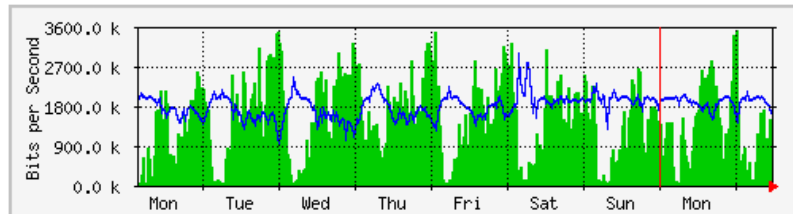

'Daily' Graph (5 Minute Average)

	Max	Average	Current
In	3739.5 kb/s (97.4%)	1286.9 kb/s (33.5%)	962.8 kb/s (25.1%)
Out	2495.5 kb/s (65.0%)	1863.0 kb/s (48.5%)	1743.9 kb/s (45.4%)

'Weekly' Graph (30 Minute Average)

	Max	Average	Current
In	3513.8 kb/s (91.5%)	1396.3 kb/s (36.4%)	1376.6 kb/s (35.8%)
Out	2967.9 kb/s (77.3%)	1789.4 kb/s (46.6%)	1737.0 kb/s (45.2%)

MRTG – Kampus Simpang Empat

The statistics were last updated **Tuesday, 3 April 2018 at 12:08**,
at which time 'KUM-TA-RTR01.kukum.edu.my' had been up for **1 day, 22:35:28**.

'Daily' Graph (5 Minute Average)

	Max	Average	Current
In	246.9 Mb/s (12.3%)	94.4 Mb/s (4.7%)	152.8 Mb/s (7.6%)
Out	29.6 Mb/s (1.5%)	11.1 Mb/s (0.6%)	8889.7 kb/s (0.4%)

'Weekly' Graph (30 Minute Average)