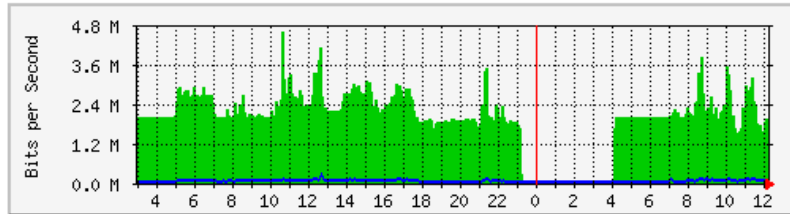

MRTG – Jabatan Keselamatan

The statistics were last updated **Tuesday, 3 April 2018 at 12:15**,
at which time 'Keselamatan-Rtr' had been up for **6 days, 15:42:07**.

'Daily' Graph (5 Minute Average)

	Max	Average	Current
In	4569.5 kb/s (47.6%)	1914.8 kb/s (19.9%)	1839.6 kb/s (19.2%)
Out	276.8 kb/s (2.9%)	50.8 kb/s (0.5%)	59.5 kb/s (0.6%)