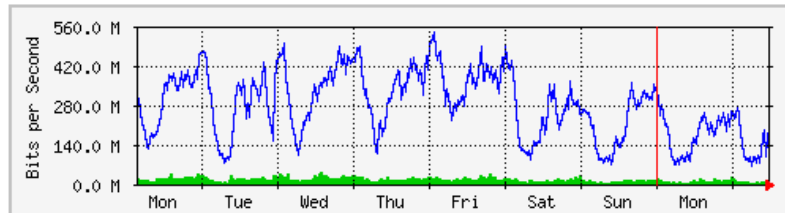

'Daily' Graph (5 Minute Average)

	Max	Average	Current
In	306.8 Mb/s (7.1%)	159.9 Mb/s (3.7%)	219.0 Mb/s (5.1%)
Out	40.6 kb/s (0.0%)	1088.0 b/s (0.0%)	1336.0 b/s (0.0%)

'Weekly' Graph (30 Minute Average)

	Max	Average	Current
In	535.9 Mb/s (12.5%)	214.4 Mb/s (5.0%)	201.7 Mb/s (4.7%)
Out	30.0 kb/s (0.0%)	504.0 b/s (0.0%)	30.0 kb/s (0.0%)

MRTG – PFI 2

The statistics were last updated **Tuesday, 3 April 2018 at 12:18**,
at which time 'KKP1-BLOCK-F-GF-DS' had been up for **82 days, 11:50:19**.

'Daily' Graph (5 Minute Average)

	Max	Average	Current
In	33.9 Mb/s (3.4%)	8304.4 kb/s (0.8%)	9911.5 kb/s (1.0%)
Out	289.8 Mb/s (29.0%)	157.5 Mb/s (15.7%)	219.0 Mb/s (21.9%)

'Weekly' Graph (30 Minute Average)

	Max	Average	Current
In	40.4 Mb/s (4.0%)	14.8 Mb/s (1.5%)	7069.8 kb/s (0.7%)
Out	532.7 Mb/s (53.3%)	273.5 Mb/s (27.3%)	201.3 Mb/s (20.1%)

MRTG – Library Pauh Putra

The statistics were last updated **Tuesday, 3 April 2018 at 12:19**,
at which time 'LIB-1F-BICT1-DSW1' had been up for **32 days, 13:30:08**.