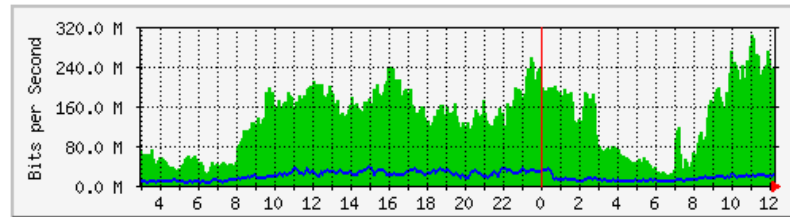

	Max	Average	Current
In	1013.0 kb/s (65.6%)	415.1 kb/s (26.9%)	767.0 kb/s (49.7%)
Out	942.3 kb/s (61.0%)	59.3 kb/s (3.8%)	74.2 kb/s (4.8%)

MRTG – Jabatan Keselamatan

The statistics were last updated **Tuesday, 3 April 2018 at 12:15**,
at which time 'Keselamatan-Rtr' had been up for **6 days, 15:42:07**.

'Daily' Graph (5 Minute Average)

	Max	Average	Current
In	4569.5 kb/s (47.6%)	1914.8 kb/s (19.9%)	1839.6 kb/s (19.2%)
Out	276.8 kb/s (2.9%)	50.8 kb/s (0.5%)	59.5 kb/s (0.6%)

'Weekly' Graph (30 Minute Average)

	Max	Average	Current
In	5038.3 kb/s (52.5%)	2075.5 kb/s (21.6%)	1790.0 kb/s (18.6%)
Out	243.6 kb/s (2.5%)	54.8 kb/s (0.6%)	63.9 kb/s (0.7%)

MRTG - KWSP

The statistics were last updated **Tuesday, 3 April 2018 at 12:16**,
at which time 'KWSP-NCCOM-9F-SW1' had been up for **309 days, 5:12:10**.

'Daily' Graph (5 Minute Average)

	Max	Average	Current
In	302.2 Mb/s (15.1%)	132.7 Mb/s (6.6%)	225.5 Mb/s (11.3%)
Out	36.5 Mb/s (1.8%)	17.7 Mb/s (0.9%)	20.2 Mb/s (1.0%)

'Weekly' Graph (30 Minute Average)