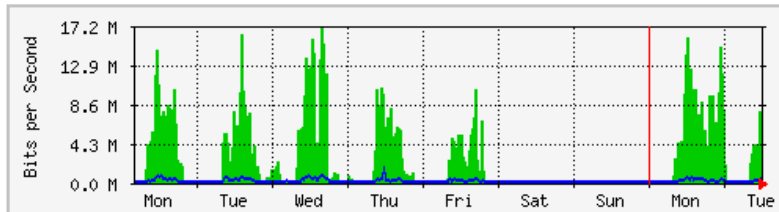

MRTG – Bumita Blok C (Student)

The statistics were last updated **Tuesday, 3 April 2018 at 12:22**,
at which time 'BUMITA-BLOK-C-SWI' had been up for 22 days, 23:24:43.

'Daily' Graph (5 Minute Average)

	Max	Average	Current
In	19.7 Mb/s (2.0%)	7162.7 kb/s (0.7%)	11.1 Mb/s (1.1%)
Out	4114.2 kb/s (0.4%)	501.2 kb/s (0.1%)	447.3 kb/s (0.0%)

'Weekly' Graph (30 Minute Average)

	Max	Average	Current
In	20.3 Mb/s (2.0%)	10.4 Mb/s (1.0%)	5217.0 kb/s (0.5%)
Out	2849.0 kb/s (0.3%)	586.2 kb/s (0.1%)	772.4 kb/s (0.1%)

MRTG – Bumita Blok C (Staf)

The statistics were last updated **Tuesday, 3 April 2018 at 12:22**,
at which time 'BLOK C-STAF-SW-2-MAIN A2N' had been up for **7 days, 2:48:25**.

'Daily' Graph (5 Minute Average)

	Max	Average	Current
In	18.5 Mb/s (18.5%)	4072.0 kb/s (4.1%)	4938.0 kb/s (4.9%)
Out	781.1 kb/s (0.8%)	172.5 kb/s (0.2%)	272.9 kb/s (0.3%)

'Weekly' Graph (30 Minute Average)