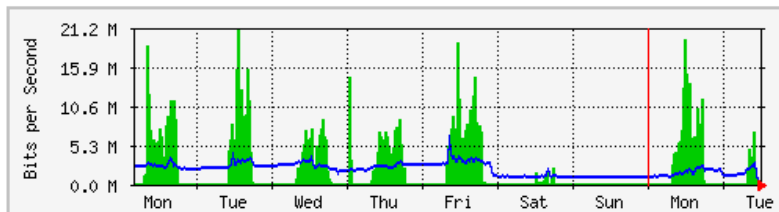

'Daily' Graph (5 Minute Average)

	Max	Average	Current
In	302.2 Mb/s (15.1%)	132.7 Mb/s (6.6%)	225.5 Mb/s (11.3%)
Out	36.5 Mb/s (1.8%)	17.7 Mb/s (0.9%)	20.2 Mb/s (1.0%)

'Weekly' Graph (30 Minute Average)

	Max	Average	Current
In	526.2 Mb/s (26.3%)	244.7 Mb/s (12.2%)	268.1 Mb/s (13.4%)
Out	73.2 Mb/s (3.7%)	29.8 Mb/s (1.5%)	19.4 Mb/s (1.0%)

MRTG – Jabatan Bendahari

The statistics were last updated **Tuesday, 3 April 2018 at 12:15**,
at which time 'BENDAHARI-PANTRY-1F-SWI' had been up for **372 days, 2:26:31**.

'Daily' Graph (5 Minute Average)

	Max	Average	Current
In	36.2 Mb/s (3.6%)	2806.4 kb/s (0.3%)	4024.0 b/s (0.0%)
Out	4701.8 kb/s (0.5%)	1503.5 kb/s (0.2%)	4144.0 b/s (0.0%)

'Weekly' Graph (30 Minute Average)