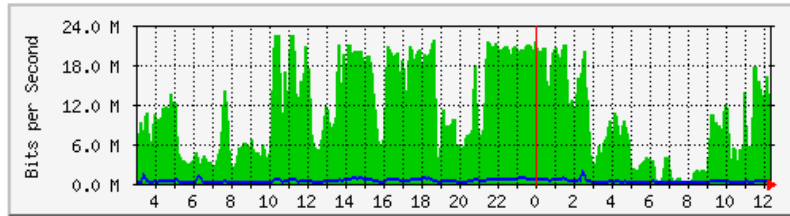

MRTG – Bumita Blok A

The statistics were last updated **Tuesday, 3 April 2018 at 12:21**,
at which time '**BUMITA-BLOK-A-SWI**' had been up for **16:45:49**.

'Daily' Graph (5 Minute Average)

	Max	Average	Current
In	21.4 Mb/s (2.1%)	8184.6 kb/s (0.8%)	13.1 Mb/s (1.3%)
Out	8726.2 kb/s (0.9%)	554.1 kb/s (0.1%)	434.2 kb/s (0.0%)

'Weekly' Graph (30 Minute Average)

	Max	Average	Current
In	22.2 Mb/s (2.2%)	14.6 Mb/s (1.5%)	7366.0 kb/s (0.7%)
Out	7040.2 kb/s (0.7%)	1095.5 kb/s (0.1%)	972.5 kb/s (0.1%)

MRTG – Bumita Blok B

The statistics were last updated **Tuesday, 3 April 2018 at 12:22**,
at which time 'BUMITA-BLOK-B-SWI' had been up for **11 days, 19:45:51**.

'Daily' Graph (5 Minute Average)

	Max	Average	Current
In	22.5 Mb/s (2.3%)	10.7 Mb/s (1.1%)	12.1 Mb/s (1.2%)
Out	1798.8 kb/s (0.2%)	342.1 kb/s (0.0%)	304.1 kb/s (0.0%)

'Weekly' Graph (30 Minute Average)

	Max	Average	Current
In	21.3 Mb/s (2.1%)	12.5 Mb/s (1.3%)	14.8 Mb/s (1.5%)
Out	3519.1 kb/s (0.4%)	645.9 kb/s (0.1%)	414.1 kb/s (0.0%)