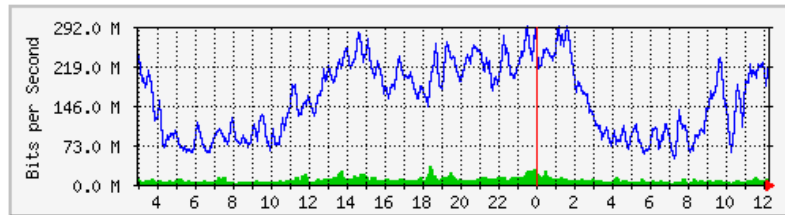

'Daily' Graph (5 Minute Average)

	Max	Average	Current
In	306.8 Mb/s (7.1%)	159.9 Mb/s (3.7%)	219.0 Mb/s (5.1%)
Out	40.6 kb/s (0.0%)	1088.0 b/s (0.0%)	1336.0 b/s (0.0%)

'Weekly' Graph (30 Minute Average)

'Daily' Graph (5 Minute Average)

	Max	Average	Current
In	33.9 Mb/s (3.4%)	8304.4 kb/s (0.8%)	9911.5 kb/s (1.0%)
Out	289.8 Mb/s (29.0%)	157.5 Mb/s (15.7%)	219.0 Mb/s (21.9%)

'Weekly' Graph (30 Minute Average)