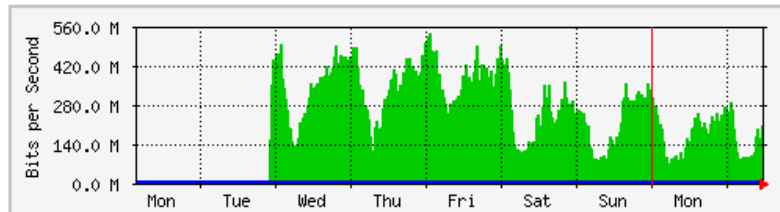

'Daily' Graph (5 Minute Average)

	Max	Average	Current
In	1917.8 kb/s (24.0%)	211.2 kb/s (2.6%)	1544.0 b/s (0.0%)
Out	307.0 kb/s (3.8%)	17.2 kb/s (0.2%)	1456.0 b/s (0.0%)

'Weekly' Graph (30 Minute Average)

	Max	Average	Current
In	1850.6 kb/s (23.1%)	403.9 kb/s (5.0%)	1672.0 b/s (0.0%)
Out	849.2 kb/s (10.6%)	35.9 kb/s (0.4%)	1592.0 b/s (0.0%)

MRTG – PFI

The statistics were last updated **Tuesday, 3 April 2018 at 12:18**,
at which time 'KKP1-BLOCK-F-GF-DS' had been up for **82 days, 11:49:52**.

'Daily' Graph (5 Minute Average)

	Max	Average	Current
In	306.8 Mb/s (7.1%)	159.9 Mb/s (3.7%)	219.0 Mb/s (5.1%)
Out	40.6 kb/s (0.0%)	1088.0 b/s (0.0%)	1336.0 b/s (0.0%)

'Weekly' Graph (30 Minute Average)