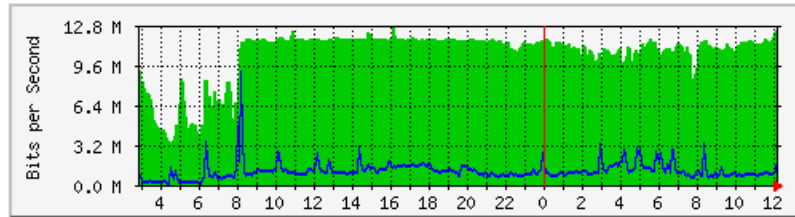

'Daily' Graph (5 Minute Average)

	Max	Average	Current
In	246.9 Mb/s (12.3%)	94.4 Mb/s (4.7%)	152.8 Mb/s (7.6%)
Out	29.6 Mb/s (1.5%)	11.1 Mb/s (0.6%)	8889.7 kb/s (0.4%)

'Weekly' Graph (30 Minute Average)

	Max	Average	Current
In	520.8 Mb/s (26.0%)	206.7 Mb/s (10.3%)	148.5 Mb/s (7.4%)
Out	69.2 Mb/s (3.5%)	20.1 Mb/s (1.0%)	9573.7 kb/s (0.5%)

MRTG – Kampus Uniciti

The statistics were last updated **Tuesday, 3 April 2018 at 12:11**,
at which time 'UPME-SgCucuh-CE01' had been up for **52 days, 19:21:08**.

'Daily' Graph (5 Minute Average)

	Max	Average	Current
In	12.6 Mb/s (1.3%)	10.4 Mb/s (1.0%)	12.3 Mb/s (1.2%)
Out	9031.4 kb/s (0.9%)	1076.9 kb/s (0.1%)	1966.5 kb/s (0.2%)

'Weekly' Graph (30 Minute Average)