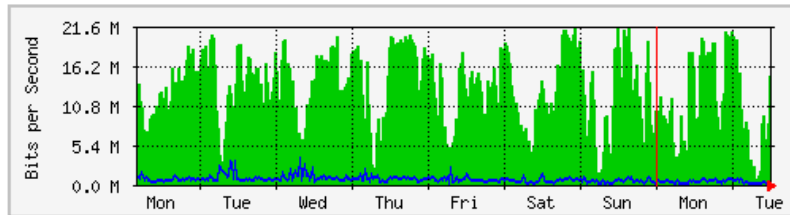

MRTG – Bumita Blok A

The statistics were last updated **Tuesday, 3 April 2018 at 12:21**,
at which time '**BUMITA-BLOK-A-SWI**' had been up for **16:45:49**.

'Daily' Graph (5 Minute Average)

	Max	Average	Current
In	21.4 Mb/s (2.1%)	8184.6 kb/s (0.8%)	13.1 Mb/s (1.3%)
Out	8726.2 kb/s (0.9%)	554.1 kb/s (0.1%)	434.2 kb/s (0.0%)

'Weekly' Graph (30 Minute Average)

	Max	Average	Current
In	22.2 Mb/s (2.2%)	14.6 Mb/s (1.5%)	7366.0 kb/s (0.7%)
Out	7040.2 kb/s (0.7%)	1095.5 kb/s (0.1%)	972.5 kb/s (0.1%)

MRTG – Bumita Blok B

The statistics were last updated **Tuesday, 3 April 2018 at 12:22**,
at which time 'BUMITA-BLOK-B-SWI' had been up for **11 days, 19:45:51**.

'Daily' Graph (5 Minute Average)

	Max	Average	Current
In	22.5 Mb/s (2.3%)	10.7 Mb/s (1.1%)	12.1 Mb/s (1.2%)
Out	1798.8 kb/s (0.2%)	342.1 kb/s (0.0%)	304.1 kb/s (0.0%)

'Weekly' Graph (30 Minute Average)

	Max	Average	Current
In	21.3 Mb/s (2.1%)	12.5 Mb/s (1.3%)	14.8 Mb/s (1.5%)
Out	3519.1 kb/s (0.4%)	645.9 kb/s (0.1%)	414.1 kb/s (0.0%)