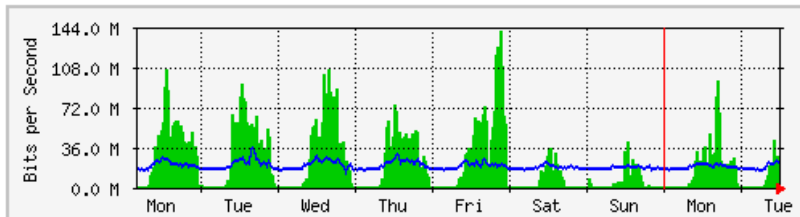

'Daily' Graph (5 Minute Average)

	Max	Average	Current
In	33.9 Mb/s (3.4%)	8304.4 kb/s (0.8%)	9911.5 kb/s (1.0%)
Out	289.8 Mb/s (29.0%)	157.5 Mb/s (15.7%)	219.0 Mb/s (21.9%)

'Weekly' Graph (30 Minute Average)

	Max	Average	Current
In	40.4 Mb/s (4.0%)	14.8 Mb/s (1.5%)	7069.8 kb/s (0.7%)
Out	532.7 Mb/s (53.3%)	273.5 Mb/s (27.3%)	201.3 Mb/s (20.1%)

MRTG – Library Pauh Putra

The statistics were last updated **Tuesday, 3 April 2018 at 12:19**,
at which time 'LIB-1F-BICT1-DSW1' had been up for **32 days, 13:30:08**.

'Daily' Graph (5 Minute Average)

	Max	Average	Current
In	132.8 Mb/s (3.1%)	16.2 Mb/s (0.4%)	22.5 Mb/s (0.5%)
Out	26.9 Mb/s (0.6%)	18.5 Mb/s (0.4%)	21.4 Mb/s (0.5%)

'Weekly' Graph (30 Minute Average)

	Max	Average	Current
In	140.2 Mb/s (3.3%)	21.8 Mb/s (0.5%)	27.6 Mb/s (0.6%)
Out	35.6 Mb/s (0.8%)	19.0 Mb/s (0.4%)	20.9 Mb/s (0.5%)

MRTG – Bumita Blok A

The statistics were last updated **Tuesday, 3 April 2018 at 12:21**,
at which time '**BUMITA-BLOK-A-SWI**' had been up for **16:45:49**.

'Daily' Graph (5 Minute Average)

	Max	Average	Current
In	21.4 Mb/s (2.1%)	8184.6 kb/s (0.8%)	13.1 Mb/s (1.3%)
Out	8726.2 kb/s (0.9%)	554.1 kb/s (0.1%)	434.2 kb/s (0.0%)