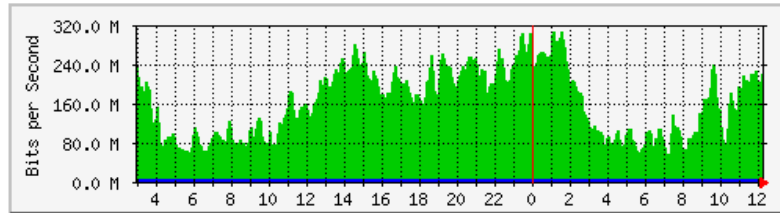

	Max	Average	Current
In	21.0 Mb/s (2.1%)	2315.1 kb/s (0.2%)	4056.0 b/s (0.0%)
Out	6420.1 kb/s (0.6%)	1981.4 kb/s (0.2%)	4176.0 b/s (0.0%)

MRTG – Unit Kebudayaan dan Rekreasi

The statistics were last updated **Saturday, 3 March 2018 at 13:21**, at which time 'Unit_Kluster' had been up for **6 days, 17:16:55**.

'Daily' Graph (5 Minute Average)

	Max	Average	Current
In	1917.8 kb/s (24.0%)	211.2 kb/s (2.6%)	1544.0 b/s (0.0%)
Out	307.0 kb/s (3.8%)	17.2 kb/s (0.2%)	1456.0 b/s (0.0%)

'Weekly' Graph (30 Minute Average)

	Max	Average	Current
In	1850.6 kb/s (23.1%)	403.9 kb/s (5.0%)	1672.0 b/s (0.0%)
Out	849.2 kb/s (10.6%)	35.9 kb/s (0.4%)	1592.0 b/s (0.0%)

MRTG – PFI

The statistics were last updated **Tuesday, 3 April 2018 at 12:18**,
at which time 'KKP1-BLOCK-F-GF-DS' had been up for **82 days, 11:49:52**.

'Daily' Graph (5 Minute Average)

	Max	Average	Current
In	306.8 Mb/s (7.1%)	159.9 Mb/s (3.7%)	219.0 Mb/s (5.1%)
Out	40.6 kb/s (0.0%)	1088.0 b/s (0.0%)	1336.0 b/s (0.0%)

'Weekly' Graph (30 Minute Average)