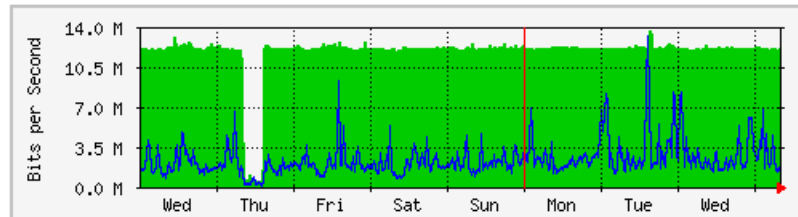

'Weekly' Graph (30 Minute Average)

| | Max | Average | Current |
|------------|--------------------|--------------------|-------------------|
| In | 676.2 Mb/s (33.8%) | 358.7 Mb/s (17.9%) | 162.7 Mb/s (8.1%) |
| Out | 44.0 Mb/s (2.2%) | 21.4 Mb/s (1.1%) | 11.1 Mb/s (0.6%) |

MRTG – Kampus Uniciti

The statistics were last updated **Thursday, 7 June 2018 at 8:21**,
at which time 'UPME-SgCucuh-CE01' had been up for **16 days, 23:51:34**.

'Daily' Graph (5 Minute Average)

| | Max | Average | Current |
|------------|------------------|--------------------|--------------------|
| In | 12.7 Mb/s (1.3%) | 12.1 Mb/s (1.2%) | 12.1 Mb/s (1.2%) |
| Out | 12.8 Mb/s (1.3%) | 2715.8 kb/s (0.3%) | 1216.3 kb/s (0.1%) |

'Weekly' Graph (30 Minute Average)

| | Max | Average | Current |
|------------|------------------|--------------------|--------------------|
| In | 13.6 Mb/s (1.4%) | 11.8 Mb/s (1.2%) | 12.1 Mb/s (1.2%) |
| Out | 13.1 Mb/s (1.3%) | 2309.7 kb/s (0.2%) | 1207.8 kb/s (0.1%) |