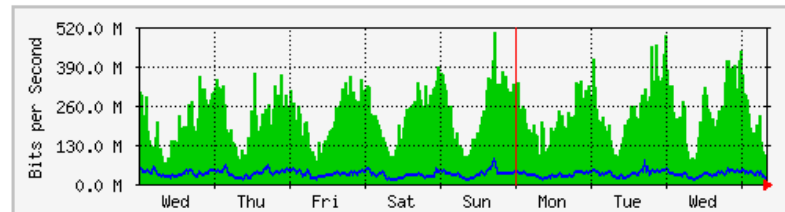

'Weekly' Graph (30 Minute Average)

| | Max | Average | Current |
|-----|---------------------|-------------------|-------------------|
| In | 1944.3 kb/s (24.3%) | 372.7 kb/s (4.7%) | 48.9 kb/s (0.6%) |
| Out | 1462.1 kb/s (18.3%) | 50.2 kb/s (0.6%) | 6968.0 b/s (0.1%) |

MRTG – PFI

The statistics were last updated **Thursday, 7 June 2018 at 8:25**,
at which time 'KKP1-BLOCK-F-GF-DS' had been up for **147 days, 7:57:33**.

'Daily' Graph (5 Minute Average)

| | Max | Average | Current |
|------------|--------------------|-------------------|-------------------|
| In | 587.0 Mb/s (13.7%) | 241.0 Mb/s (5.6%) | 114.5 Mb/s (2.7%) |
| Out | 67.4 Mb/s (1.6%) | 31.4 Mb/s (0.7%) | 18.3 Mb/s (0.4%) |

'Weekly' Graph (30 Minute Average)

| | Max | Average | Current |
|------------|--------------------|-------------------|------------------|
| In | 502.9 Mb/s (11.7%) | 224.5 Mb/s (5.2%) | 91.0 Mb/s (2.1%) |
| Out | 81.9 Mb/s (1.9%) | 31.8 Mb/s (0.7%) | 16.3 Mb/s (0.4%) |