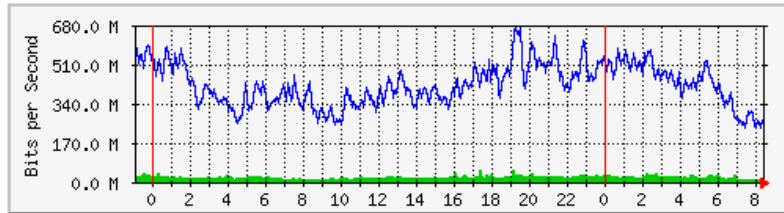

MRTG – PFI

The statistics were last updated **Thursday, 7 June 2018 at 8:25**,
at which time 'KKP1-BLOCK-F-GF-DS' had been up for **147 days, 7:57:33**.

'Daily' Graph (5 Minute Average)

| | Max | Average | Current |
|------------|--------------------|-------------------|-------------------|
| In | 587.0 Mb/s (13.7%) | 241.0 Mb/s (5.6%) | 114.5 Mb/s (2.7%) |
| Out | 67.4 Mb/s (1.6%) | 31.4 Mb/s (0.7%) | 18.3 Mb/s (0.4%) |

'Weekly' Graph (30 Minute Average)

| | Max | Average | Current |
|------------|--------------------|-------------------|------------------|
| In | 502.9 Mb/s (11.7%) | 224.5 Mb/s (5.2%) | 91.0 Mb/s (2.1%) |
| Out | 81.9 Mb/s (1.9%) | 31.8 Mb/s (0.7%) | 16.3 Mb/s (0.4%) |

MRTG – PFI 2

The statistics were last updated **Thursday, 7 June 2018 at 8:25**,
at which time 'KKPI-BLOCK-F-GF-DS' had been up for **147 days, 7:57:38**.

'Daily' Graph (5 Minute Average)

| | Max | Average | Current |
|-----|--------------------|--------------------|--------------------|
| In | 54.1 Mb/s (5.4%) | 19.7 Mb/s (2.0%) | 9533.4 kb/s (1.0%) |
| Out | 668.8 Mb/s (66.9%) | 418.1 Mb/s (41.8%) | 258.2 Mb/s (25.8%) |