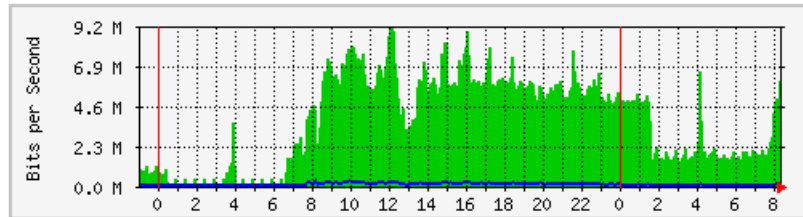

'Weekly' Graph (30 Minute Average)

| | Max | Average | Current |
|-----|---------------------|--------------------|-------------------|
| In | 1072.2 kb/s (69.4%) | 522.3 kb/s (33.8%) | 4440.0 b/s (0.3%) |
| Out | 377.5 kb/s (24.4%) | 49.3 kb/s (3.2%) | 10.7 kb/s (0.7%) |

MRTG – Jabatan Keselamatan

The statistics were last updated **Thursday, 7 June 2018 at 8:24**,
at which time 'Keselamatan-Rtr' had been up for **35 days, 23:32:00**.

'Daily' Graph (5 Minute Average)

| | Max | Average | Current |
|------------|---------------------|---------------------|---------------------|
| In | 9120.9 kb/s (95.0%) | 3637.4 kb/s (37.9%) | 6038.4 kb/s (62.9%) |
| Out | 341.2 kb/s (3.6%) | 92.9 kb/s (1.0%) | 140.1 kb/s (1.5%) |