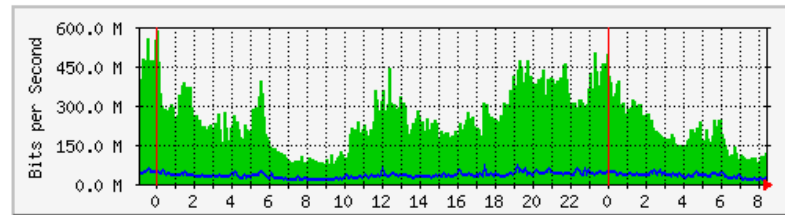

MRTG – Unit Kebudayaan dan Rekreasi

The statistics were last updated **Thursday, 7 June 2018 at 8:25**,
at which time 'Unit_Kluster' had been up for 7 days, 21:34:05.

'Daily' Graph (5 Minute Average)

| | Max | Average | Current |
|-----|---------------------|-------------------|---------------------|
| In | 1956.4 kb/s (24.5%) | 265.5 kb/s (3.3%) | 1036.7 kb/s (13.0%) |
| Out | 1752.4 kb/s (21.9%) | 31.3 kb/s (0.4%) | 51.9 kb/s (0.6%) |

'Weekly' Graph (30 Minute Average)

| | Max | Average | Current |
|-----|---------------------|-------------------|-------------------|
| In | 1944.3 kb/s (24.3%) | 372.7 kb/s (4.7%) | 48.9 kb/s (0.6%) |
| Out | 1462.1 kb/s (18.3%) | 50.2 kb/s (0.6%) | 6968.0 b/s (0.1%) |

MRTG – PFI

The statistics were last updated **Thursday, 7 June 2018 at 8:25**,
at which time 'KKP1-BLOCK-F-GF-DS' had been up for **147 days, 7:57:33**.

'Daily' Graph (5 Minute Average)

| | Max | Average | Current |
|------------|--------------------|-------------------|-------------------|
| In | 587.0 Mb/s (13.7%) | 241.0 Mb/s (5.6%) | 114.5 Mb/s (2.7%) |
| Out | 67.4 Mb/s (1.6%) | 31.4 Mb/s (0.7%) | 18.3 Mb/s (0.4%) |

'Weekly' Graph (30 Minute Average)

| | Max | Average | Current |
|------------|--------------------|-------------------|------------------|
| In | 502.9 Mb/s (11.7%) | 224.5 Mb/s (5.2%) | 91.0 Mb/s (2.1%) |
| Out | 81.9 Mb/s (1.9%) | 31.8 Mb/s (0.7%) | 16.3 Mb/s (0.4%) |