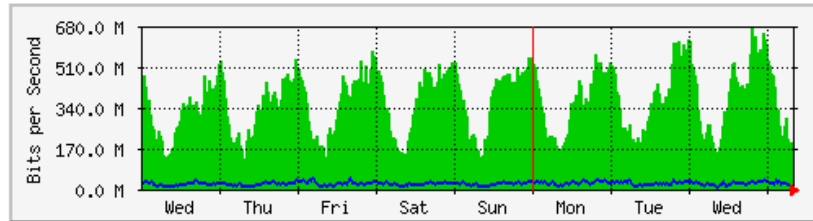

'Weekly' Graph (30 Minute Average)

| | Max | Average | Current |
|------------|---------------------|---------------------|---------------------|
| In | 3335.6 kb/s (20.8%) | 2610.9 kb/s (16.3%) | 2781.0 kb/s (17.4%) |
| Out | 2400.1 kb/s (15.0%) | 274.6 kb/s (1.7%) | 129.7 kb/s (0.8%) |

MRTG – Kampus Wang Ulu

The statistics were last updated **Thursday, 7 June 2018 at 8:19**,
at which time 'WANGULU.BLOCK9-GF-SW1' had been up for **15 days, 22:30:15**.

'Daily' Graph (5 Minute Average)

| | Max | Average | Current |
|------------|--------------------|--------------------|-------------------|
| In | 715.1 Mb/s (35.8%) | 387.8 Mb/s (19.4%) | 186.2 Mb/s (9.3%) |
| Out | 75.2 Mb/s (3.8%) | 21.9 Mb/s (1.1%) | 14.2 Mb/s (0.7%) |

'Weekly' Graph (30 Minute Average)

| | Max | Average | Current |
|------------|--------------------|--------------------|-------------------|
| In | 676.2 Mb/s (33.8%) | 358.7 Mb/s (17.9%) | 162.7 Mb/s (8.1%) |
| Out | 44.0 Mb/s (2.2%) | 21.4 Mb/s (1.1%) | 11.1 Mb/s (0.6%) |