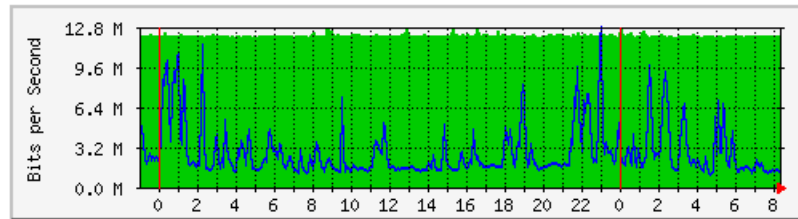

MRTG – Kampus Wang Ulu

The statistics were last updated **Thursday, 7 June 2018 at 8:19**,
at which time 'WANGULU.BLOCK9-GF-SW1' had been up for **15 days, 22:30:15**.

'Daily' Graph (5 Minute Average)

| | Max | Average | Current |
|------------|--------------------|--------------------|-------------------|
| In | 715.1 Mb/s (35.8%) | 387.8 Mb/s (19.4%) | 186.2 Mb/s (9.3%) |
| Out | 75.2 Mb/s (3.8%) | 21.9 Mb/s (1.1%) | 14.2 Mb/s (0.7%) |

'Weekly' Graph (30 Minute Average)

| | Max | Average | Current |
|------------|--------------------|--------------------|-------------------|
| In | 676.2 Mb/s (33.8%) | 358.7 Mb/s (17.9%) | 162.7 Mb/s (8.1%) |
| Out | 44.0 Mb/s (2.2%) | 21.4 Mb/s (1.1%) | 11.1 Mb/s (0.6%) |

MRTG – Kampus Uniciti

The statistics were last updated **Thursday, 7 June 2018 at 8:21**,
at which time 'UPME-SgCucuh-CE01' had been up for **16 days, 23:51:34**.

'Daily' Graph (5 Minute Average)

| | Max | Average | Current |
|------------|------------------|--------------------|--------------------|
| In | 12.7 Mb/s (1.3%) | 12.1 Mb/s (1.2%) | 12.1 Mb/s (1.2%) |
| Out | 12.8 Mb/s (1.3%) | 2715.8 kb/s (0.3%) | 1216.3 kb/s (0.1%) |