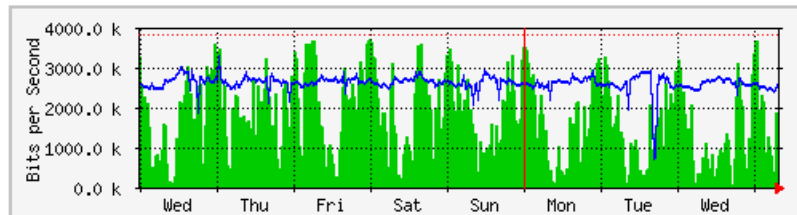

LAPORAN PENGGUNAAN BANDWIDTH DI Kampus UniMAP (Mei 2018)

DISEDIAKAN OLEH: MOHD ZHAFRI B. NORZALLI

TARIKH: 7/6/2018

MRTG - Kolej Antarabangsa (KA)

The statistics were last updated **Thursday, 7 June 2018 at 8:16**,
at which time 'KUM-TA-RTR01.kukum.edu.my' had been up for **30 days, 15:41:28**.

'Daily' Graph (5 Minute Average)

| | Max | Average | Current |
|------------|---------------------|---------------------|---------------------|
| In | 3754.2 kb/s (97.8%) | 1256.7 kb/s (32.7%) | 2766.4 kb/s (72.0%) |
| Out | 2804.3 kb/s (73.0%) | 2554.5 kb/s (66.5%) | 2626.6 kb/s (68.4%) |

'Weekly' Graph (30 Minute Average)

| | Max | Average | Current |
|------------|---------------------|---------------------|---------------------|
| In | 3688.3 kb/s (96.1%) | 1619.9 kb/s (42.2%) | 466.8 kb/s (12.2%) |
| Out | 3274.6 kb/s (85.3%) | 2597.0 kb/s (67.6%) | 2611.4 kb/s (68.0%) |