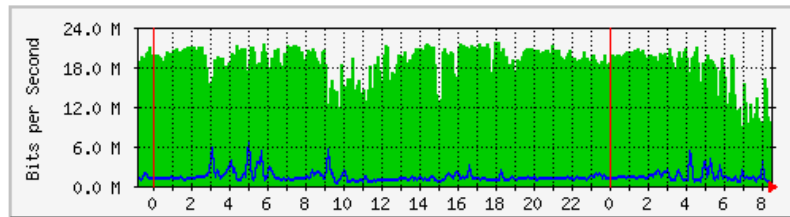

MRTG – Library Pauh Putra

The statistics were last updated **Thursday, 7 June 2018 at 8:29**,
at which time 'LIB-1F-BICT1-DSW1' had been up for **97 days, 9:30:36**.

'Daily' Graph (5 Minute Average)

| | Max | Average | Current |
|------------|------------------|------------------|------------------|
| In | 94.7 Mb/s (2.2%) | 21.9 Mb/s (0.5%) | 14.3 Mb/s (0.3%) |
| Out | 78.0 Mb/s (1.8%) | 23.4 Mb/s (0.5%) | 23.4 Mb/s (0.5%) |

'Weekly' Graph (30 Minute Average)

| | Max | Average | Current |
|------------|-------------------|------------------|------------------|
| In | 125.6 Mb/s (2.9%) | 26.9 Mb/s (0.6%) | 12.2 Mb/s (0.3%) |
| Out | 37.5 Mb/s (0.9%) | 23.4 Mb/s (0.5%) | 27.6 Mb/s (0.6%) |

MRTG – Bumita Blok A

The statistics were last updated **Thursday, 7 June 2018 at 8:30**,
at which time 'BUMITA-BLOK-A-SWI' had been up for **10 days, 12:17:52**.

'Daily' Graph (5 Minute Average)

| | Max | Average | Current |
|------------|--------------------|--------------------|--------------------|
| In | 21.8 Mb/s (2.2%) | 18.4 Mb/s (1.8%) | 7409.6 kb/s (0.7%) |
| Out | 6668.9 kb/s (0.7%) | 1323.3 kb/s (0.1%) | 462.7 kb/s (0.0%) |