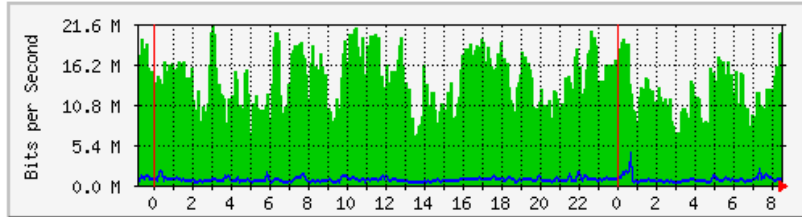

MRTG – Bumita Blok A

The statistics were last updated **Thursday, 7 June 2018 at 8:30**,
at which time 'BUMITA-BLOK-A-SWI' had been up for **10 days, 12:17:52**.

'Daily' Graph (5 Minute Average)

| | Max | Average | Current |
|------------|--------------------|--------------------|--------------------|
| In | 21.8 Mb/s (2.2%) | 18.4 Mb/s (1.8%) | 7409.6 kb/s (0.7%) |
| Out | 6668.9 kb/s (0.7%) | 1323.3 kb/s (0.1%) | 462.7 kb/s (0.0%) |

'Weekly' Graph (30 Minute Average)

| | Max | Average | Current |
|------------|--------------------|--------------------|--------------------|
| In | 21.1 Mb/s (2.1%) | 18.2 Mb/s (1.8%) | 9967.6 kb/s (1.0%) |
| Out | 5961.2 kb/s (0.6%) | 1390.1 kb/s (0.1%) | 1385.5 kb/s (0.1%) |

MRTG – Bumita Blok B

The statistics were last updated **Thursday, 7 June 2018 at 8:30**,
at which time 'BUMITA-BLOK-B-SWI' had been up for **7 days, 22:56:37**.

'Daily' Graph (5 Minute Average)

| | Max | Average | Current |
|------------|--------------------|-------------------|-------------------|
| In | 21.4 Mb/s (2.1%) | 13.4 Mb/s (1.3%) | 20.4 Mb/s (2.0%) |
| Out | 4158.4 kb/s (0.4%) | 674.7 kb/s (0.1%) | 786.0 kb/s (0.1%) |