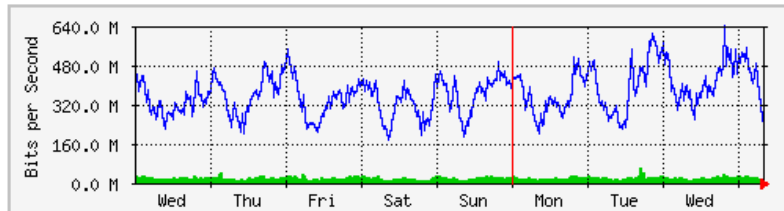

'Weekly' Graph (30 Minute Average)

| | Max | Average | Current |
|------------|--------------------|-------------------|------------------|
| In | 502.9 Mb/s (11.7%) | 224.5 Mb/s (5.2%) | 91.0 Mb/s (2.1%) |
| Out | 81.9 Mb/s (1.9%) | 31.8 Mb/s (0.7%) | 16.3 Mb/s (0.4%) |

MRTG – PFI 2

The statistics were last updated **Thursday, 7 June 2018 at 8:25**,
at which time 'KKPI-BLOCK-F-GF-DS' had been up for **147 days, 7:57:38**.

'Daily' Graph (5 Minute Average)

| | Max | Average | Current |
|-----|--------------------|--------------------|--------------------|
| In | 54.1 Mb/s (5.4%) | 19.7 Mb/s (2.0%) | 9533.4 kb/s (1.0%) |
| Out | 668.8 Mb/s (66.9%) | 418.1 Mb/s (41.8%) | 258.2 Mb/s (25.8%) |

'Weekly' Graph (30 Minute Average)

| | Max | Average | Current |
|-----|--------------------|--------------------|--------------------|
| In | 63.8 Mb/s (6.4%) | 18.8 Mb/s (1.9%) | 10.5 Mb/s (1.0%) |
| Out | 636.8 Mb/s (63.7%) | 361.5 Mb/s (36.1%) | 276.6 Mb/s (27.7%) |

MRTG – Library Pauh Putra

The statistics were last updated **Thursday, 7 June 2018 at 8:29**,
at which time 'LIB-1F-BICT1-DSW1' had been up for **97 days, 9:30:36**.

'Daily' Graph (5 Minute Average)

| | Max | Average | Current |
|------------|------------------|------------------|------------------|
| In | 94.7 Mb/s (2.2%) | 21.9 Mb/s (0.5%) | 14.3 Mb/s (0.3%) |
| Out | 78.0 Mb/s (1.8%) | 23.4 Mb/s (0.5%) | 23.4 Mb/s (0.5%) |