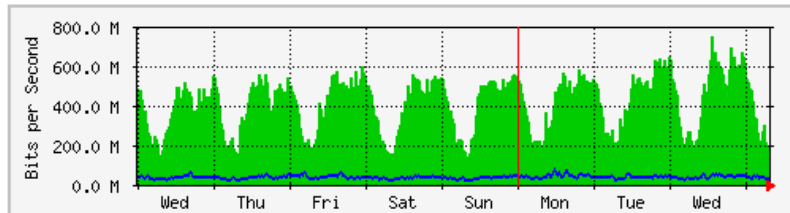

'Weekly' Graph (30 Minute Average)

| | Max | Average | Current |
|------------|---------------------|---------------------|---------------------|
| In | 8409.1 kb/s (87.6%) | 3311.9 kb/s (34.5%) | 2551.3 kb/s (26.6%) |
| Out | 360.7 kb/s (3.8%) | 90.4 kb/s (0.9%) | 57.8 kb/s (0.6%) |

MRTG - KWSP

The statistics were last updated **Thursday, 7 June 2018 at 8:24**,
at which time 'KWSP-NCCOM-9F-SW1' had been up for **374 days, 1:20:57**.

'Daily' Graph (5 Minute Average)

| | Max | Average | Current |
|-----|--------------------|--------------------|--------------------|
| In | 765.0 Mb/s (38.2%) | 439.1 Mb/s (22.0%) | 277.0 Mb/s (13.9%) |
| Out | 85.1 Mb/s (4.3%) | 36.0 Mb/s (1.8%) | 32.8 Mb/s (1.6%) |

'Weekly' Graph (30 Minute Average)

| | Max | Average | Current |
|-----|--------------------|--------------------|-------------------|
| In | 747.9 Mb/s (37.4%) | 407.9 Mb/s (20.4%) | 197.1 Mb/s (9.9%) |
| Out | 72.8 Mb/s (3.6%) | 35.4 Mb/s (1.8%) | 22.7 Mb/s (1.1%) |