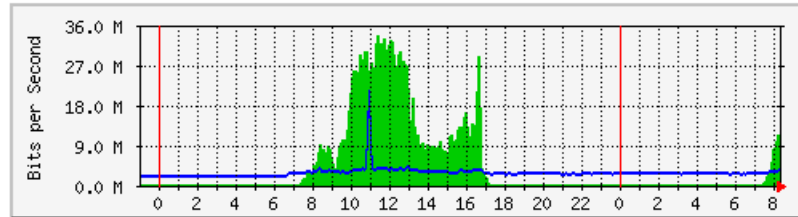

MRTG – Jabatan Bendahari

The statistics were last updated **Thursday, 7 June 2018 at 8:23**,
at which time 'BENDAHARI-PANTRY-1F-SW1' had been up for **436 days, 22:34:36**.

`Daily' Graph (5 Minute Average)

	Max	Average	Current
In	33.6 Mb/s (3.4%)	4614.2 kb/s (0.5%)	9524.0 kb/s (1.0%)
Out	21.2 Mb/s (2.1%)	2713.5 kb/s (0.3%)	3370.3 kb/s (0.3%)