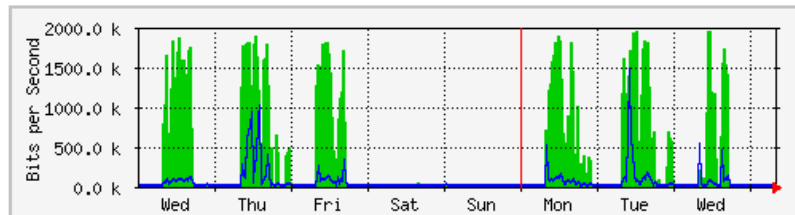

`Weekly' Graph (30 Minute Average)

| | Max | Average | Current |
|------------|--------------------|--------------------|--------------------|
| In | 31.0 Mb/s (3.1%) | 3240.6 kb/s (0.3%) | 3704.4 kb/s (0.4%) |
| Out | 8818.2 kb/s (0.9%) | 2821.6 kb/s (0.3%) | 2943.6 kb/s (0.3%) |

MRTG – Unit Kebudayaan dan Rekreasi

The statistics were last updated **Thursday, 7 June 2018 at 8:25**,
at which time 'Unit_Kluster' had been up for 7 days, 21:34:05.

'Daily' Graph (5 Minute Average)

| | Max | Average | Current |
|-----|---------------------|-------------------|---------------------|
| In | 1956.4 kb/s (24.5%) | 265.5 kb/s (3.3%) | 1036.7 kb/s (13.0%) |
| Out | 1752.4 kb/s (21.9%) | 31.3 kb/s (0.4%) | 51.9 kb/s (0.6%) |

'Weekly' Graph (30 Minute Average)

| | Max | Average | Current |
|-----|---------------------|-------------------|-------------------|
| In | 1944.3 kb/s (24.3%) | 372.7 kb/s (4.7%) | 48.9 kb/s (0.6%) |
| Out | 1462.1 kb/s (18.3%) | 50.2 kb/s (0.6%) | 6968.0 b/s (0.1%) |