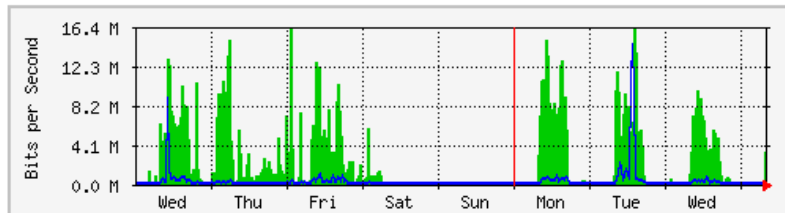

'Weekly' Graph (30 Minute Average)

	Max	Average	Current
In	16.4 Mb/s (16.4%)	2283.0 kb/s (2.3%)	3376.9 kb/s (3.4%)
Out	14.5 Mb/s (14.5%)	266.5 kb/s (0.3%)	132.5 kb/s (0.1%)