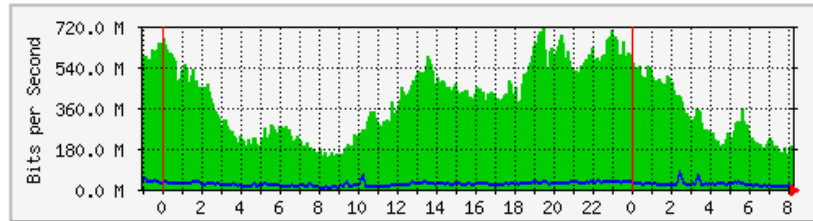

MRTG – Kampus Simpang Empat

The statistics were last updated **Thursday, 7 June 2018 at 8:15**,
at which time 'Simpang4SRX240' had been up for 15 days, 15:35:10.

'Daily' Graph (5 Minute Average)

| | Max | Average | Current |
|------------|---------------------|---------------------|---------------------|
| In | 3110.3 kb/s (19.4%) | 2674.8 kb/s (16.7%) | 2907.3 kb/s (18.2%) |
| Out | 3330.7 kb/s (20.8%) | 261.3 kb/s (1.6%) | 117.0 kb/s (0.7%) |

'Weekly' Graph (30 Minute Average)

| | Max | Average | Current |
|------------|---------------------|---------------------|---------------------|
| In | 3335.6 kb/s (20.8%) | 2610.9 kb/s (16.3%) | 2781.0 kb/s (17.4%) |
| Out | 2400.1 kb/s (15.0%) | 274.6 kb/s (1.7%) | 129.7 kb/s (0.8%) |

MRTG – Kampus Wang Ulu

The statistics were last updated **Thursday, 7 June 2018 at 8:19**,
at which time 'WANGULU.BLOCK9-GF-SW1' had been up for **15 days, 22:30:15**.

'Daily' Graph (5 Minute Average)

| | Max | Average | Current |
|------------|--------------------|--------------------|-------------------|
| In | 715.1 Mb/s (35.8%) | 387.8 Mb/s (19.4%) | 186.2 Mb/s (9.3%) |
| Out | 75.2 Mb/s (3.8%) | 21.9 Mb/s (1.1%) | 14.2 Mb/s (0.7%) |