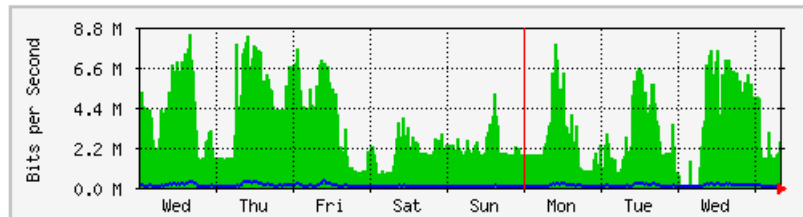

'Weekly' Graph (30 Minute Average)

| | Max | Average | Current |
|-----|---------------------|--------------------|-------------------|
| In | 1072.2 kb/s (69.4%) | 522.3 kb/s (33.8%) | 4440.0 b/s (0.3%) |
| Out | 377.5 kb/s (24.4%) | 49.3 kb/s (3.2%) | 10.7 kb/s (0.7%) |

MRTG – Jabatan Keselamatan

The statistics were last updated **Thursday, 7 June 2018 at 8:24**,
at which time 'Keselamatan-Rtr' had been up for **35 days, 23:32:00**.

'Daily' Graph (5 Minute Average)

| | Max | Average | Current |
|------------|---------------------|---------------------|---------------------|
| In | 9120.9 kb/s (95.0%) | 3637.4 kb/s (37.9%) | 6038.4 kb/s (62.9%) |
| Out | 341.2 kb/s (3.6%) | 92.9 kb/s (1.0%) | 140.1 kb/s (1.5%) |

'Weekly' Graph (30 Minute Average)

| | Max | Average | Current |
|------------|---------------------|---------------------|---------------------|
| In | 8409.1 kb/s (87.6%) | 3311.9 kb/s (34.5%) | 2551.3 kb/s (26.6%) |
| Out | 360.7 kb/s (3.8%) | 90.4 kb/s (0.9%) | 57.8 kb/s (0.6%) |