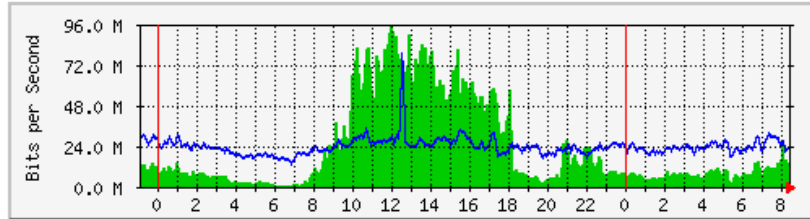

'Weekly' Graph (30 Minute Average)

| | Max | Average | Current |
|-----|--------------------|--------------------|--------------------|
| In | 63.8 Mb/s (6.4%) | 18.8 Mb/s (1.9%) | 10.5 Mb/s (1.0%) |
| Out | 636.8 Mb/s (63.7%) | 361.5 Mb/s (36.1%) | 276.6 Mb/s (27.7%) |

MRTG – Library Pauh Putra

The statistics were last updated **Thursday, 7 June 2018 at 8:29**,
at which time 'LIB-1F-BICT1-DSW1' had been up for **97 days, 9:30:36**.

'Daily' Graph (5 Minute Average)

| | Max | Average | Current |
|------------|------------------|------------------|------------------|
| In | 94.7 Mb/s (2.2%) | 21.9 Mb/s (0.5%) | 14.3 Mb/s (0.3%) |
| Out | 78.0 Mb/s (1.8%) | 23.4 Mb/s (0.5%) | 23.4 Mb/s (0.5%) |