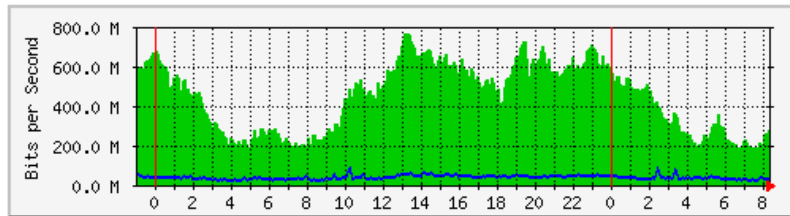

MRTG – Jabatan Keselamatan

The statistics were last updated **Thursday, 7 June 2018 at 8:24**,
at which time 'Keselamatan-Rtr' had been up for **35 days, 23:32:00**.

'Daily' Graph (5 Minute Average)

| | Max | Average | Current |
|------------|---------------------|---------------------|---------------------|
| In | 9120.9 kb/s (95.0%) | 3637.4 kb/s (37.9%) | 6038.4 kb/s (62.9%) |
| Out | 341.2 kb/s (3.6%) | 92.9 kb/s (1.0%) | 140.1 kb/s (1.5%) |

'Weekly' Graph (30 Minute Average)

| | Max | Average | Current |
|------------|---------------------|---------------------|---------------------|
| In | 8409.1 kb/s (87.6%) | 3311.9 kb/s (34.5%) | 2551.3 kb/s (26.6%) |
| Out | 360.7 kb/s (3.8%) | 90.4 kb/s (0.9%) | 57.8 kb/s (0.6%) |

MRTG - KWSP

The statistics were last updated **Thursday, 7 June 2018 at 8:24**,
at which time 'KWSP-NCCOM-9F-SW1' had been up for **374 days, 1:20:57**.

'Daily' Graph (5 Minute Average)

| | Max | Average | Current |
|-----|--------------------|--------------------|--------------------|
| In | 765.0 Mb/s (38.2%) | 439.1 Mb/s (22.0%) | 277.0 Mb/s (13.9%) |
| Out | 85.1 Mb/s (4.3%) | 36.0 Mb/s (1.8%) | 32.8 Mb/s (1.6%) |

'Weekly' Graph (30 Minute Average)

| | Max | Average | Current |
|-----|--------------------|--------------------|-------------------|
| In | 747.9 Mb/s (37.4%) | 407.9 Mb/s (20.4%) | 197.1 Mb/s (9.9%) |
| Out | 72.8 Mb/s (3.6%) | 35.4 Mb/s (1.8%) | 22.7 Mb/s (1.1%) |