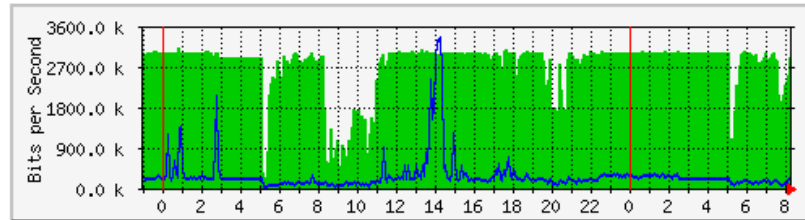

'Daily' Graph (5 Minute Average)

| | Max | Average | Current |
|------------|---------------------|---------------------|---------------------|
| In | 3754.2 kb/s (97.8%) | 1256.7 kb/s (32.7%) | 2766.4 kb/s (72.0%) |
| Out | 2804.3 kb/s (73.0%) | 2554.5 kb/s (66.5%) | 2626.6 kb/s (68.4%) |

'Weekly' Graph (30 Minute Average)

| | Max | Average | Current |
|------------|---------------------|---------------------|---------------------|
| In | 3688.3 kb/s (96.1%) | 1619.9 kb/s (42.2%) | 466.8 kb/s (12.2%) |
| Out | 3274.6 kb/s (85.3%) | 2597.0 kb/s (67.6%) | 2611.4 kb/s (68.0%) |

MRTG – Kampus Simpang Empat

The statistics were last updated **Thursday, 7 June 2018 at 8:15**,
at which time 'Simpang4SRX240' had been up for 15 days, 15:35:10.

'Daily' Graph (5 Minute Average)

| | Max | Average | Current |
|------------|---------------------|---------------------|---------------------|
| In | 3110.3 kb/s (19.4%) | 2674.8 kb/s (16.7%) | 2907.3 kb/s (18.2%) |
| Out | 3330.7 kb/s (20.8%) | 261.3 kb/s (1.6%) | 117.0 kb/s (0.7%) |