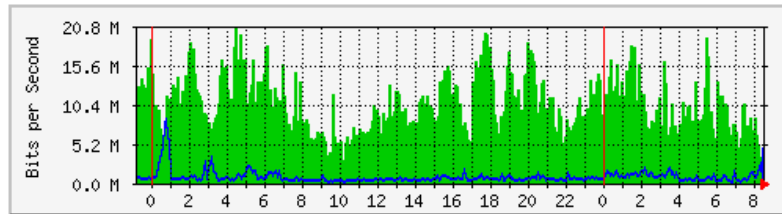

MRTG – Bumita Blok B

The statistics were last updated **Thursday, 7 June 2018 at 8:30**,
at which time 'BUMITA-BLOK-B-SWI' had been up for **7 days, 22:56:37**.

'Daily' Graph (5 Minute Average)

| | Max | Average | Current |
|------------|--------------------|-------------------|-------------------|
| In | 21.4 Mb/s (2.1%) | 13.4 Mb/s (1.3%) | 20.4 Mb/s (2.0%) |
| Out | 4158.4 kb/s (0.4%) | 674.7 kb/s (0.1%) | 786.0 kb/s (0.1%) |

'Weekly' Graph (30 Minute Average)

| | Max | Average | Current |
|------------|--------------------|-------------------|-------------------|
| In | 21.5 Mb/s (2.1%) | 13.0 Mb/s (1.3%) | 11.5 Mb/s (1.1%) |
| Out | 3501.0 kb/s (0.4%) | 672.4 kb/s (0.1%) | 991.3 kb/s (0.1%) |

MRTG – Bumita Blok C (Student)

The statistics were last updated **Thursday, 7 June 2018 at 8:30**,
at which time 'BUMITA-BLOK-C-SWI' had been up for **4 days, 19:38:03**.

'Daily' Graph (5 Minute Average)