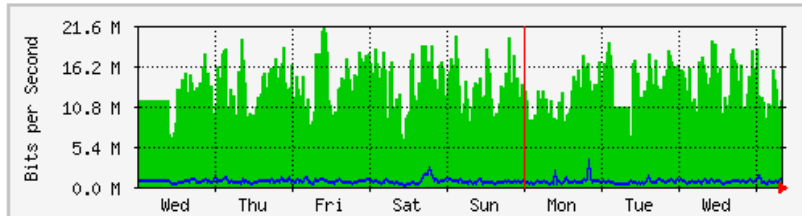

'Weekly' Graph (30 Minute Average)

	Max	Average	Current
In	21.5 Mb/s (2.1%)	13.0 Mb/s (1.3%)	11.5 Mb/s (1.1%)
Out	3501.0 kb/s (0.4%)	672.4 kb/s (0.1%)	991.3 kb/s (0.1%)