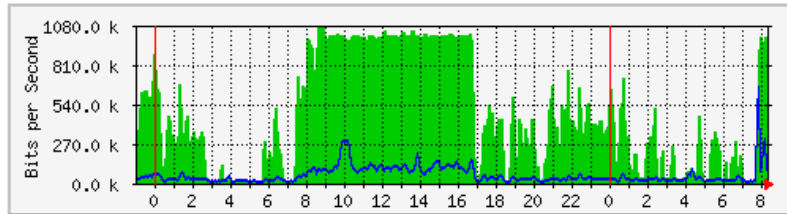

MRTG – Kampus Uniciti

The statistics were last updated **Thursday, 7 June 2018 at 8:21**,
at which time 'UPME-SgCucuh-CE01' had been up for **16 days, 23:51:34**.

'Daily' Graph (5 Minute Average)

| | Max | Average | Current |
|------------|------------------|--------------------|--------------------|
| In | 12.7 Mb/s (1.3%) | 12.1 Mb/s (1.2%) | 12.1 Mb/s (1.2%) |
| Out | 12.8 Mb/s (1.3%) | 2715.8 kb/s (0.3%) | 1216.3 kb/s (0.1%) |

'Weekly' Graph (30 Minute Average)

| | Max | Average | Current |
|------------|------------------|--------------------|--------------------|
| In | 13.6 Mb/s (1.4%) | 11.8 Mb/s (1.2%) | 12.1 Mb/s (1.2%) |
| Out | 13.1 Mb/s (1.3%) | 2309.7 kb/s (0.2%) | 1207.8 kb/s (0.1%) |

MRTG – Kampus Agrotek

The statistics were last updated **Thursday, 7 June 2018 at 8:22**,
at which time 'Router_AgroTek.kukum.edu.my' had been up for **6 days, 14:32:58**.

'Daily' Graph (5 Minute Average)