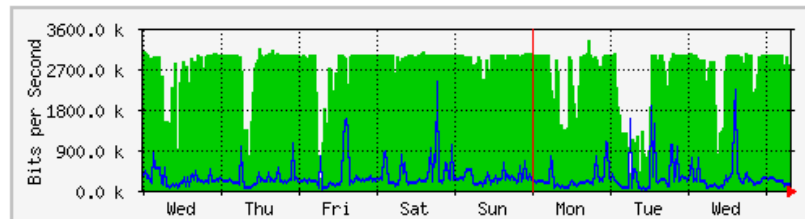

'Weekly' Graph (30 Minute Average)

| | Max | Average | Current |
|------------|---------------------|---------------------|---------------------|
| In | 3688.3 kb/s (96.1%) | 1619.9 kb/s (42.2%) | 466.8 kb/s (12.2%) |
| Out | 3274.6 kb/s (85.3%) | 2597.0 kb/s (67.6%) | 2611.4 kb/s (68.0%) |

MRTG – Kampus Simpang Empat

The statistics were last updated **Thursday, 7 June 2018 at 8:15**,
at which time 'Simpang4SRX240' had been up for 15 days, 15:35:10.

'Daily' Graph (5 Minute Average)

| | Max | Average | Current |
|------------|---------------------|---------------------|---------------------|
| In | 3110.3 kb/s (19.4%) | 2674.8 kb/s (16.7%) | 2907.3 kb/s (18.2%) |
| Out | 3330.7 kb/s (20.8%) | 261.3 kb/s (1.6%) | 117.0 kb/s (0.7%) |

'Weekly' Graph (30 Minute Average)

| | Max | Average | Current |
|------------|---------------------|---------------------|---------------------|
| In | 3335.6 kb/s (20.8%) | 2610.9 kb/s (16.3%) | 2781.0 kb/s (17.4%) |
| Out | 2400.1 kb/s (15.0%) | 274.6 kb/s (1.7%) | 129.7 kb/s (0.8%) |