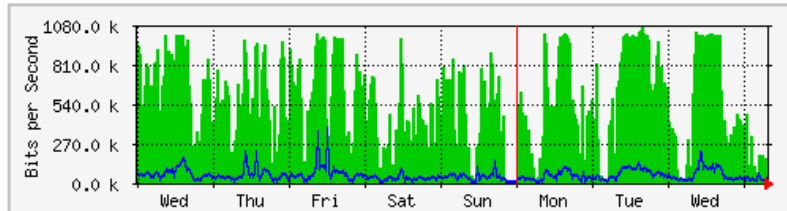

'Weekly' Graph (30 Minute Average)

| | Max | Average | Current |
|------------|------------------|--------------------|--------------------|
| In | 13.6 Mb/s (1.4%) | 11.8 Mb/s (1.2%) | 12.1 Mb/s (1.2%) |
| Out | 13.1 Mb/s (1.3%) | 2309.7 kb/s (0.2%) | 1207.8 kb/s (0.1%) |

MRTG – Kampus Agrotek

The statistics were last updated **Thursday, 7 June 2018 at 8:22**,
at which time 'Router_AgroTek.kukum.edu.my' had been up for **6 days, 14:32:58**.

'Daily' Graph (5 Minute Average)

| | Max | Average | Current |
|-----|---------------------|--------------------|--------------------|
| In | 1075.2 kb/s (69.6%) | 452.3 kb/s (29.3%) | 948.9 kb/s (61.5%) |
| Out | 657.8 kb/s (42.6%) | 52.5 kb/s (3.4%) | 78.6 kb/s (5.1%) |

'Weekly' Graph (30 Minute Average)

| | Max | Average | Current |
|-----|---------------------|--------------------|-------------------|
| In | 1072.2 kb/s (69.4%) | 522.3 kb/s (33.8%) | 4440.0 b/s (0.3%) |
| Out | 377.5 kb/s (24.4%) | 49.3 kb/s (3.2%) | 10.7 kb/s (0.7%) |