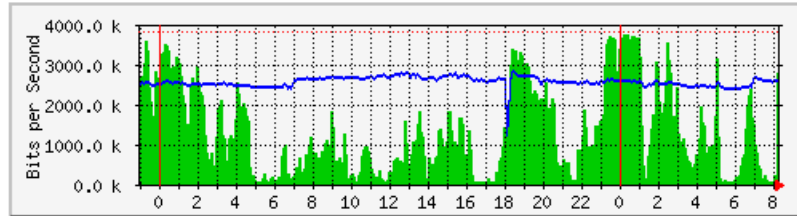

LAPORAN PENGGUNAAN BANDWIDTH DI Kampus UniMAP (Mei 2018)

DISEDIAKAN OLEH: MOHD ZHAFRI B. NORZALLI

TARIKH: 7/6/2018

MRTG - Kolej Antarabangsa (KA)

The statistics were last updated **Thursday, 7 June 2018 at 8:16**,
at which time 'KUM-TA-RTR01.kukum.edu.my' had been up for **30 days, 15:41:28**.

'Daily' Graph (5 Minute Average)

| | Max | Average | Current |
|------------|---------------------|---------------------|---------------------|
| In | 3754.2 kb/s (97.8%) | 1256.7 kb/s (32.7%) | 2766.4 kb/s (72.0%) |
| Out | 2804.3 kb/s (73.0%) | 2554.5 kb/s (66.5%) | 2626.6 kb/s (68.4%) |