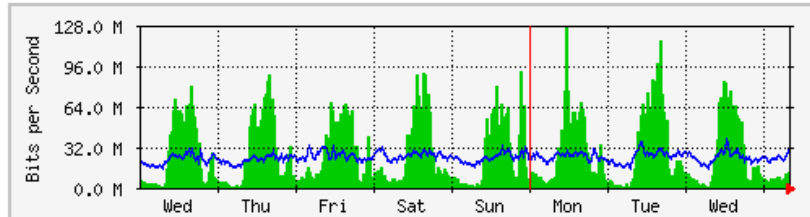

'Weekly' Graph (30 Minute Average)

| | Max | Average | Current |
|-----|--------------------|--------------------|--------------------|
| In | 63.8 Mb/s (6.4%) | 18.8 Mb/s (1.9%) | 10.5 Mb/s (1.0%) |
| Out | 636.8 Mb/s (63.7%) | 361.5 Mb/s (36.1%) | 276.6 Mb/s (27.7%) |

MRTG – Library Pauh Putra

The statistics were last updated **Thursday, 7 June 2018 at 8:29**,
at which time 'LIB-1F-BICT1-DSW1' had been up for **97 days, 9:30:36**.

'Daily' Graph (5 Minute Average)

| | Max | Average | Current |
|------------|------------------|------------------|------------------|
| In | 94.7 Mb/s (2.2%) | 21.9 Mb/s (0.5%) | 14.3 Mb/s (0.3%) |
| Out | 78.0 Mb/s (1.8%) | 23.4 Mb/s (0.5%) | 23.4 Mb/s (0.5%) |

'Weekly' Graph (30 Minute Average)

| | Max | Average | Current |
|------------|-------------------|------------------|------------------|
| In | 125.6 Mb/s (2.9%) | 26.9 Mb/s (0.6%) | 12.2 Mb/s (0.3%) |
| Out | 37.5 Mb/s (0.9%) | 23.4 Mb/s (0.5%) | 27.6 Mb/s (0.6%) |

MRTG – Bumita Blok A

The statistics were last updated **Thursday, 7 June 2018 at 8:30**,
at which time 'BUMITA-BLOK-A-SWI' had been up for **10 days, 12:17:52**.

'Daily' Graph (5 Minute Average)

| | Max | Average | Current |
|------------|--------------------|--------------------|--------------------|
| In | 21.8 Mb/s (2.2%) | 18.4 Mb/s (1.8%) | 7409.6 kb/s (0.7%) |
| Out | 6668.9 kb/s (0.7%) | 1323.3 kb/s (0.1%) | 462.7 kb/s (0.0%) |