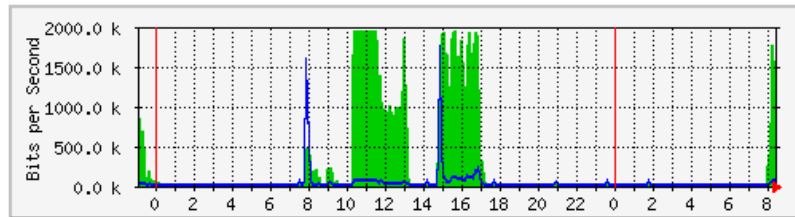

`Weekly' Graph (30 Minute Average)

| | Max | Average | Current |
|------------|--------------------|--------------------|--------------------|
| In | 31.0 Mb/s (3.1%) | 3240.6 kb/s (0.3%) | 3704.4 kb/s (0.4%) |
| Out | 8818.2 kb/s (0.9%) | 2821.6 kb/s (0.3%) | 2943.6 kb/s (0.3%) |

MRTG – Unit Kebudayaan dan Rekreasi

The statistics were last updated **Thursday, 7 June 2018 at 8:25**,
at which time 'Unit_Kluster' had been up for 7 days, 21:34:05.

'Daily' Graph (5 Minute Average)

| | Max | Average | Current |
|-----|---------------------|-------------------|---------------------|
| In | 1956.4 kb/s (24.5%) | 265.5 kb/s (3.3%) | 1036.7 kb/s (13.0%) |
| Out | 1752.4 kb/s (21.9%) | 31.3 kb/s (0.4%) | 51.9 kb/s (0.6%) |