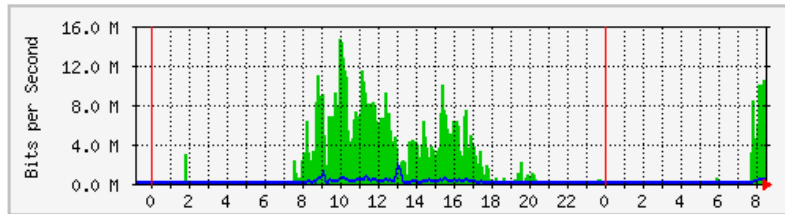

'Weekly' Graph (30 Minute Average)

| | Max | Average | Current |
|------------|--------------------|-------------------|--------------------|
| In | 20.2 Mb/s (2.0%) | 11.5 Mb/s (1.2%) | 7235.1 kb/s (0.7%) |
| Out | 9517.9 kb/s (1.0%) | 745.9 kb/s (0.1%) | 873.6 kb/s (0.1%) |

MRTG – Bumita Blok C (Staf)

The statistics were last updated **Thursday, 7 June 2018 at 8:30**,
at which time 'BLOK C-STAF-SW-2-MAIN A2N' had been up for **4 days, 19:39:26**.

'Daily' Graph (5 Minute Average)