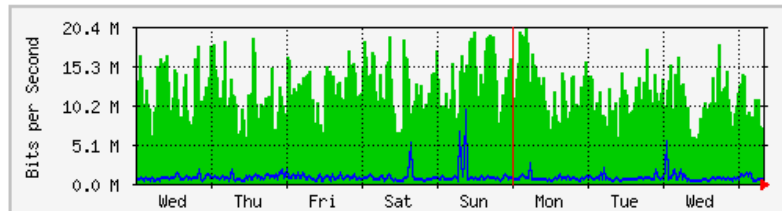

'Weekly' Graph (30 Minute Average)

	Max	Average	Current
In	20.2 Mb/s (2.0%)	11.5 Mb/s (1.2%)	7235.1 kb/s (0.7%)
Out	9517.9 kb/s (1.0%)	745.9 kb/s (0.1%)	873.6 kb/s (0.1%)