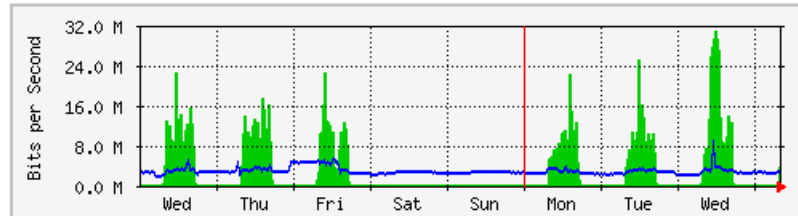

`Weekly' Graph (30 Minute Average)

	Max	Average	Current
In	31.0 Mb/s (3.1%)	3240.6 kb/s (0.3%)	3704.4 kb/s (0.4%)
Out	8818.2 kb/s (0.9%)	2821.6 kb/s (0.3%)	2943.6 kb/s (0.3%)