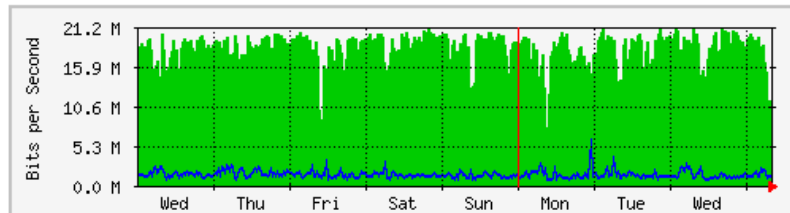

'Weekly' Graph (30 Minute Average)

	Max	Average	Current
In	21.1 Mb/s (2.1%)	18.2 Mb/s (1.8%)	9967.6 kb/s (1.0%)
Out	5961.2 kb/s (0.6%)	1390.1 kb/s (0.1%)	1385.5 kb/s (0.1%)