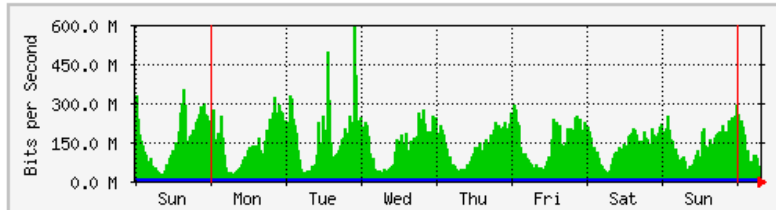

'Daily' Graph (5 Minute Average)

	Max	Average	Current
In	1568.0 kb/s (19.6%)	35.7 kb/s (0.4%)	183.8 kb/s (2.3%)
Out	108.0 kb/s (1.4%)	10.9 kb/s (0.1%)	10.1 kb/s (0.1%)

'Weekly' Graph (30 Minute Average)

	Max	Average	Current
In	1916.8 kb/s (24.0%)	208.8 kb/s (2.6%)	22.7 kb/s (0.3%)
Out	1911.1 kb/s (23.9%)	80.3 kb/s (1.0%)	24.6 kb/s (0.3%)

MRTG – PFI

The statistics were last updated **Monday, 3 December 2018 at 7:54**,
at which time 'KKP1-BLOCK-F-GF-DS' had been up for **75 days, 17:15:25**.

'Daily' Graph (5 Minute Average)

	Max	Average	Current
In	396.1 Mb/s (9.2%)	146.5 Mb/s (3.4%)	86.1 Mb/s (2.0%)
Out	1806.0 kb/s (0.0%)	560.6 kb/s (0.0%)	461.6 kb/s (0.0%)

'Weekly' Graph (30 Minute Average)