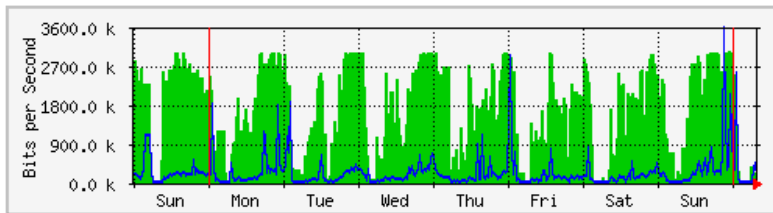

LAPORAN PENGGUNAAN BANDWIDTH DI Kampus UniMAP (NOVEMBER 2018)

DISEDIAKAN OLEH: MOHD ZHAFRI B. NORZALLI

TARIKH: 3/12/2018

MRTG – Kampus Simpang Empat

The statistics were last updated **Monday, 3 December 2018 at 7:59**,
at which time 'Simpang4SRX240' had been up for **17 days, 21:01:57**.

'Daily' Graph (5 Minute Average)

	Max	Average	Current
In	3103.0 kb/s (19.4%)	1653.9 kb/s (10.3%)	683.2 kb/s (4.3%)
Out	3725.2 kb/s (23.3%)	342.0 kb/s (2.1%)	46.8 kb/s (0.3%)

'Weekly' Graph (30 Minute Average)