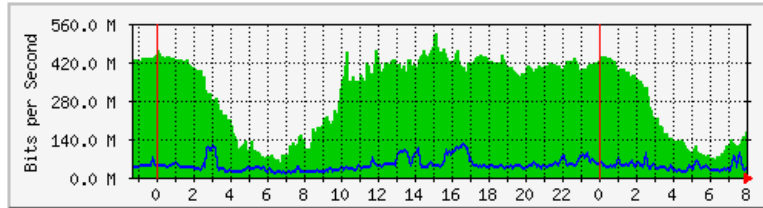

	Max	Average	Current
In	1044.0 kb/s (67.6%)	227.9 kb/s (14.8%)	290.1 kb/s (18.8%)
Out	1339.7 kb/s (86.8%)	93.1 kb/s (6.0%)	43.3 kb/s (2.8%)

MRTG – Jabatan Keselamatan

The statistics were last updated **Monday, 3 December 2018 at 8:01**,
at which time 'Keselamatan-Rtr' had been up for **7 days, 4:15:03**.

'Daily' Graph (5 Minute Average)

	Max	Average	Current
In	7297.7 kb/s (76.0%)	597.2 kb/s (6.2%)	4456.0 b/s (0.0%)
Out	148.5 kb/s (1.5%)	27.3 kb/s (0.3%)	4296.0 b/s (0.0%)

'Weekly' Graph (30 Minute Average)

	Max	Average	Current
In	5560.9 kb/s (57.9%)	1453.6 kb/s (15.1%)	8536.0 b/s (0.1%)
Out	429.7 kb/s (4.5%)	56.2 kb/s (0.6%)	8848.0 b/s (0.1%)

MRTG - KWSP

The statistics were last updated **Monday, 3 December 2018 at 8:01**,
at which time 'KWSP-NCCOM-9F-SW1' had been up for **53 days, 20:00:46**.

'Daily' Graph (5 Minute Average)

	Max	Average	Current
In	523.2 Mb/s (26.2%)	306.1 Mb/s (15.3%)	162.8 Mb/s (8.1%)
Out	119.1 Mb/s (6.0%)	42.6 Mb/s (2.1%)	25.1 Mb/s (1.3%)

'Weekly' Graph (30 Minute Average)