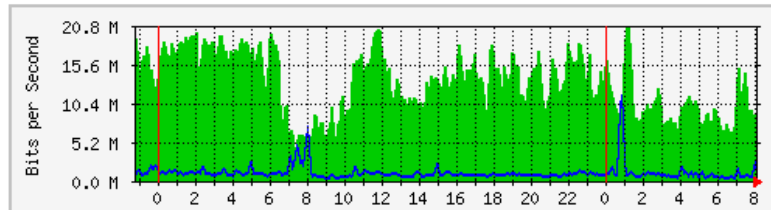

	Max	Average	Current
In	66.9 Mb/s (6.7%)	24.2 Mb/s (2.4%)	13.9 Mb/s (1.4%)
Out	629.0 Mb/s (62.9%)	347.5 Mb/s (34.7%)	161.2 Mb/s (16.1%)

MRTG – Library Pauh Putra

The statistics were last updated **Monday, 3 December 2018 at 7:57**,
at which time 'LIB-1F-BICT1-DSWI' had been up for **27 days, 23:26:31**.

'Daily' Graph (5 Minute Average)

	Max	Average	Current
In	93.2 Mb/s (2.2%)	9899.7 kb/s (0.2%)	4406.7 kb/s (0.1%)
Out	37.0 Mb/s (0.9%)	20.2 Mb/s (0.5%)	20.7 Mb/s (0.5%)

'Weekly' Graph (30 Minute Average)

	Max	Average	Current
In	96.9 Mb/s (2.3%)	20.4 Mb/s (0.5%)	1378.8 kb/s (0.0%)
Out	44.0 Mb/s (1.0%)	21.4 Mb/s (0.5%)	17.7 Mb/s (0.4%)

MRTG – Bumita Blok A

The statistics were last updated **Monday, 3 December 2018 at 8:08**,
at which time 'BUMITA-BLOK-A-SW1' had been up for **14 days, 13:58:04**.

'Daily' Graph (5 Minute Average)

	Max	Average	Current
In	20.7 Mb/s (2.1%)	12.9 Mb/s (1.3%)	8792.0 kb/s (0.9%)
Out	11.4 Mb/s (1.1%)	1024.4 kb/s (0.1%)	784.9 kb/s (0.1%)