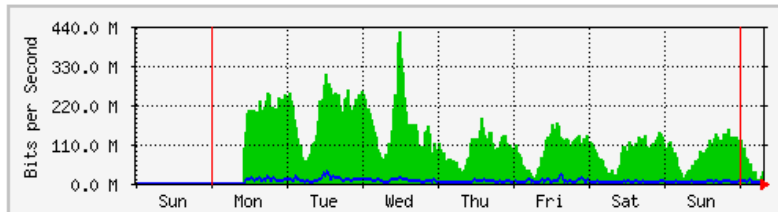

'Daily' Graph (5 Minute Average)

	Max	Average	Current
In	398.9 Mb/s (19.9%)	276.0 Mb/s (13.8%)	125.2 Mb/s (6.3%)
Out	106.6 Mb/s (5.3%)	33.6 Mb/s (1.7%)	13.8 Mb/s (0.7%)

'Weekly' Graph (30 Minute Average)

	Max	Average	Current
In	524.4 Mb/s (26.2%)	288.2 Mb/s (14.4%)	119.9 Mb/s (6.0%)
Out	116.5 Mb/s (5.8%)	27.3 Mb/s (1.4%)	40.8 Mb/s (2.0%)

MRTG – Kampus Uniciti

The statistics were last updated **Monday, 3 December 2018 at 7:58**,
at which time 'UPME-SgCucuh-CE01' had been up for **10 days, 14:24:22**.

'Daily' Graph (5 Minute Average)

	Max	Average	Current
In	177.6 Mb/s (17.8%)	81.9 Mb/s (8.2%)	38.5 Mb/s (3.8%)
Out	18.6 Mb/s (1.9%)	3843.8 kb/s (0.4%)	1242.8 kb/s (0.1%)

'Weekly' Graph (30 Minute Average)