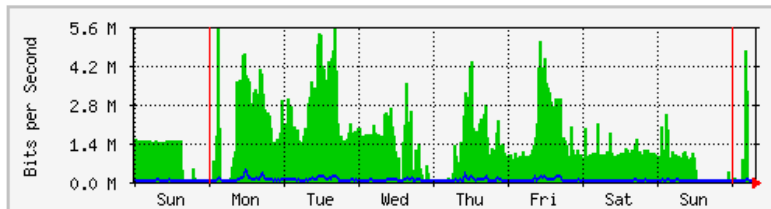

'Daily' Graph (5 Minute Average)

	Max	Average	Current
In	1001.6 kb/s (64.9%)	252.1 kb/s (16.3%)	38.5 kb/s (2.5%)
Out	1395.2 kb/s (90.4%)	156.7 kb/s (10.2%)	10.1 kb/s (0.7%)

'Weekly' Graph (30 Minute Average)

	Max	Average	Current
In	1044.0 kb/s (67.6%)	227.9 kb/s (14.8%)	290.1 kb/s (18.8%)
Out	1339.7 kb/s (86.8%)	93.1 kb/s (6.0%)	43.3 kb/s (2.8%)

MRTG – Jabatan Keselamatan

The statistics were last updated **Monday, 3 December 2018 at 8:01**,
at which time 'Keselamatan-Rtr' had been up for **7 days, 4:15:03**.

'Daily' Graph (5 Minute Average)

	Max	Average	Current
In	7297.7 kb/s (76.0%)	597.2 kb/s (6.2%)	4456.0 b/s (0.0%)
Out	148.5 kb/s (1.5%)	27.3 kb/s (0.3%)	4296.0 b/s (0.0%)

'Weekly' Graph (30 Minute Average)