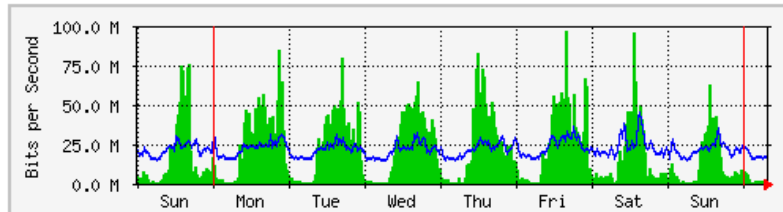

'Daily' Graph (5 Minute Average)

	Max	Average	Current
In	69.4 Mb/s (6.9%)	24.7 Mb/s (2.5%)	12.2 Mb/s (1.2%)
Out	618.1 Mb/s (61.8%)	361.1 Mb/s (36.1%)	174.0 Mb/s (17.4%)

'Weekly' Graph (30 Minute Average)

	Max	Average	Current
In	66.9 Mb/s (6.7%)	24.2 Mb/s (2.4%)	13.9 Mb/s (1.4%)
Out	629.0 Mb/s (62.9%)	347.5 Mb/s (34.7%)	161.2 Mb/s (16.1%)

MRTG – Library Pauh Putra

The statistics were last updated **Monday, 3 December 2018 at 7:57**,
at which time 'LIB-1F-BICT1-DSWI' had been up for **27 days, 23:26:31**.

'Daily' Graph (5 Minute Average)

	Max	Average	Current
In	93.2 Mb/s (2.2%)	9899.7 kb/s (0.2%)	4406.7 kb/s (0.1%)
Out	37.0 Mb/s (0.9%)	20.2 Mb/s (0.5%)	20.7 Mb/s (0.5%)

'Weekly' Graph (30 Minute Average)

	Max	Average	Current
In	96.9 Mb/s (2.3%)	20.4 Mb/s (0.5%)	1378.8 kb/s (0.0%)
Out	44.0 Mb/s (1.0%)	21.4 Mb/s (0.5%)	17.7 Mb/s (0.4%)

MRTG – Bumita Blok A

The statistics were last updated **Monday, 3 December 2018 at 8:08**,
at which time 'BUMITA-BLOK-A-SW1' had been up for **14 days, 13:58:04**.

'Daily' Graph (5 Minute Average)

	Max	Average	Current
In	20.7 Mb/s (2.1%)	12.9 Mb/s (1.3%)	8792.0 kb/s (0.9%)
Out	11.4 Mb/s (1.1%)	1024.4 kb/s (0.1%)	784.9 kb/s (0.1%)