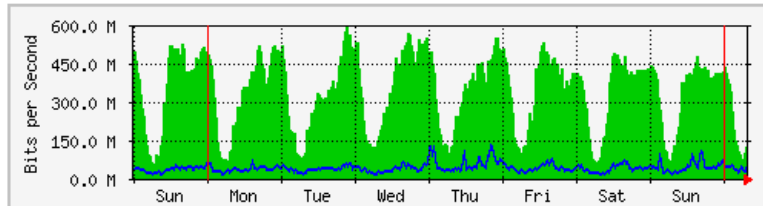

'Daily' Graph (5 Minute Average)

	Max	Average	Current
In	7297.7 kb/s (76.0%)	597.2 kb/s (6.2%)	4456.0 b/s (0.0%)
Out	148.5 kb/s (1.5%)	27.3 kb/s (0.3%)	4296.0 b/s (0.0%)

'Weekly' Graph (30 Minute Average)

	Max	Average	Current
In	5560.9 kb/s (57.9%)	1453.6 kb/s (15.1%)	8536.0 b/s (0.1%)
Out	429.7 kb/s (4.5%)	56.2 kb/s (0.6%)	8848.0 b/s (0.1%)

MRTG - KWSP

The statistics were last updated **Monday, 3 December 2018 at 8:01**,
at which time 'KWSP-NCCOM-9F-SW1' had been up for **53 days, 20:00:46**.

'Daily' Graph (5 Minute Average)

	Max	Average	Current
In	523.2 Mb/s (26.2%)	306.1 Mb/s (15.3%)	162.8 Mb/s (8.1%)
Out	119.1 Mb/s (6.0%)	42.6 Mb/s (2.1%)	25.1 Mb/s (1.3%)

'Weekly' Graph (30 Minute Average)