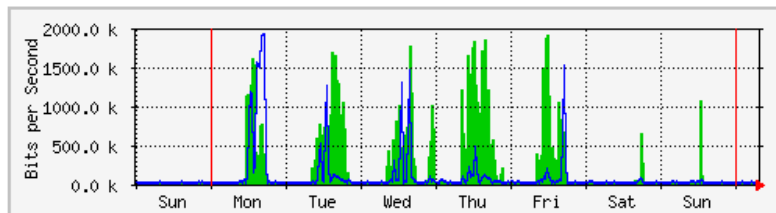

'Daily' Graph (5 Minute Average)

	Max	Average	Current
In	32.0 Mb/s (3.2%)	453.7 kb/s (0.0%)	1473.7 kb/s (0.1%)
Out	2145.6 kb/s (0.2%)	1554.5 kb/s (0.2%)	1536.6 kb/s (0.2%)

'Weekly' Graph (30 Minute Average)

	Max	Average	Current
In	31.1 Mb/s (3.1%)	2865.3 kb/s (0.3%)	441.8 kb/s (0.0%)
Out	3087.8 kb/s (0.3%)	1659.9 kb/s (0.2%)	1475.1 kb/s (0.1%)

MRTG – Unit Kebudayaan dan Rekreasi

The statistics were last updated **Monday, 3 December 2018 at 8:04**,
at which time 'Unit_Kluster' had been up for **22 days, 18:53:28**.

'Daily' Graph (5 Minute Average)

	Max	Average	Current
In	1568.0 kb/s (19.6%)	35.7 kb/s (0.4%)	183.8 kb/s (2.3%)
Out	108.0 kb/s (1.4%)	10.9 kb/s (0.1%)	10.1 kb/s (0.1%)

'Weekly' Graph (30 Minute Average)