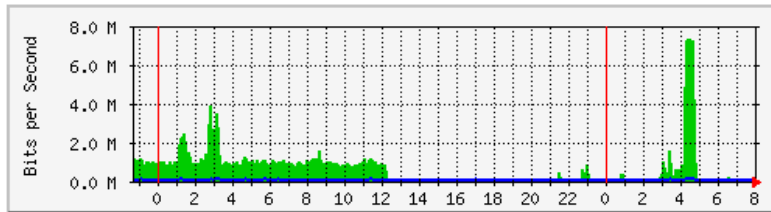

'Daily' Graph (5 Minute Average)

	Max	Average	Current
In	1001.6 kb/s (64.9%)	252.1 kb/s (16.3%)	38.5 kb/s (2.5%)
Out	1395.2 kb/s (90.4%)	156.7 kb/s (10.2%)	10.1 kb/s (0.7%)

'Weekly' Graph (30 Minute Average)

	Max	Average	Current
In	1044.0 kb/s (67.6%)	227.9 kb/s (14.8%)	290.1 kb/s (18.8%)
Out	1339.7 kb/s (86.8%)	93.1 kb/s (6.0%)	43.3 kb/s (2.8%)

MRTG – Jabatan Keselamatan

The statistics were last updated **Monday, 3 December 2018 at 8:01**,
at which time 'Keselamatan-Rtr' had been up for **7 days, 4:15:03**.

'Daily' Graph (5 Minute Average)

	Max	Average	Current
In	7297.7 kb/s (76.0%)	597.2 kb/s (6.2%)	4456.0 b/s (0.0%)
Out	148.5 kb/s (1.5%)	27.3 kb/s (0.3%)	4296.0 b/s (0.0%)

'Weekly' Graph (30 Minute Average)