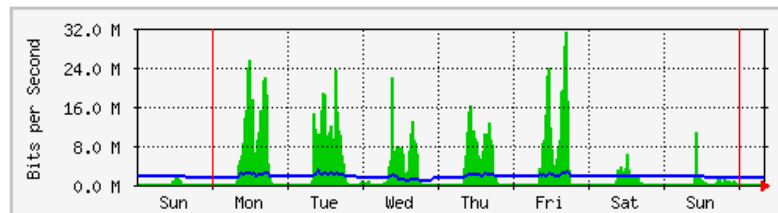

'Daily' Graph (5 Minute Average)

	Max	Average	Current
In	523.2 Mb/s (26.2%)	306.1 Mb/s (15.3%)	162.8 Mb/s (8.1%)
Out	119.1 Mb/s (6.0%)	42.6 Mb/s (2.1%)	25.1 Mb/s (1.3%)

'Weekly' Graph (30 Minute Average)

	Max	Average	Current
In	596.8 Mb/s (29.8%)	335.6 Mb/s (16.8%)	123.3 Mb/s (6.2%)
Out	127.1 Mb/s (6.4%)	39.7 Mb/s (2.0%)	53.6 Mb/s (2.7%)

MRTG – Jabatan Bendahari

The statistics were last updated **Monday, 3 December 2018 at 8:05**,
at which time 'BENDAHARI-PANTRY-1F-SW1' had been up for **118 days, 19:48:28**.

'Daily' Graph (5 Minute Average)

	Max	Average	Current
In	32.0 Mb/s (3.2%)	453.7 kb/s (0.0%)	1473.7 kb/s (0.1%)
Out	2145.6 kb/s (0.2%)	1554.5 kb/s (0.2%)	1536.6 kb/s (0.2%)

'Weekly' Graph (30 Minute Average)