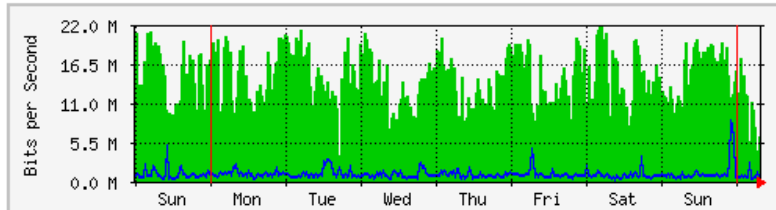

'Daily' Graph (5 Minute Average)

	Max	Average	Current
In	22.6 Mb/s (2.3%)	12.6 Mb/s (1.3%)	13.8 Mb/s (1.4%)
Out	2755.6 kb/s (0.3%)	623.2 kb/s (0.1%)	2755.6 kb/s (0.3%)

'Weekly' Graph (30 Minute Average)

	Max	Average	Current
In	22.0 Mb/s (2.2%)	11.6 Mb/s (1.2%)	12.7 Mb/s (1.3%)
Out	6353.4 kb/s (0.6%)	1075.3 kb/s (0.1%)	418.2 kb/s (0.0%)

MRTG – Bumita Blok C (Student)

The statistics were last updated **Monday, 3 December 2018 at 8:07**,
at which time 'BUMITA-BLOK-C-SWI' had been up for **18 days, 14:05:44**.

'Daily' Graph (5 Minute Average)

	Max	Average	Current
In	20.8 Mb/s (2.1%)	13.6 Mb/s (1.4%)	4494.7 kb/s (0.4%)
Out	12.0 Mb/s (1.2%)	1060.2 kb/s (0.1%)	253.0 kb/s (0.0%)

'Weekly' Graph (30 Minute Average)