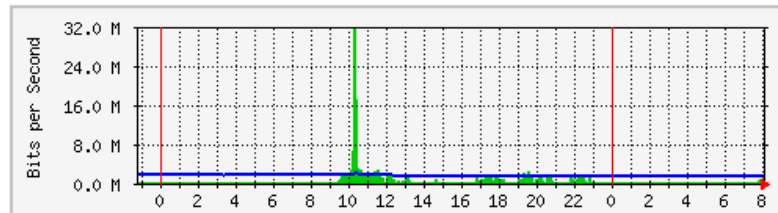

MRTG – Jabatan Bendahari

The statistics were last updated **Monday, 3 December 2018 at 8:05**,
at which time 'BENDAHARI-PANTRY-1F-SW1' had been up for **118 days, 19:48:28**.

'Daily' Graph (5 Minute Average)

	Max	Average	Current
In	32.0 Mb/s (3.2%)	453.7 kb/s (0.0%)	1473.7 kb/s (0.1%)
Out	2145.6 kb/s (0.2%)	1554.5 kb/s (0.2%)	1536.6 kb/s (0.2%)