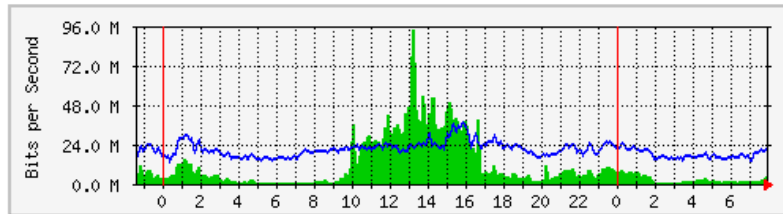

MRTG – Library Pauh Putra

The statistics were last updated **Monday, 3 December 2018 at 7:57**,
at which time 'LIB-1F-BICT1-DSWI' had been up for **27 days, 23:26:31**.

'Daily' Graph (5 Minute Average)

	Max	Average	Current
In	93.2 Mb/s (2.2%)	9899.7 kb/s (0.2%)	4406.7 kb/s (0.1%)
Out	37.0 Mb/s (0.9%)	20.2 Mb/s (0.5%)	20.7 Mb/s (0.5%)