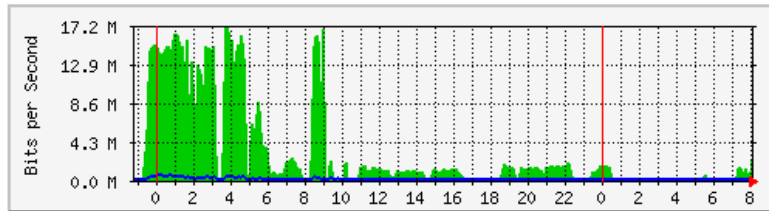

MRTG – Bumita Blok C (Staf)

The statistics were last updated **Monday, 3 December 2018 at 8:08**,
at which time 'BLOK C-STAF-SW-2-MAIN A2N' had been up for **19 days, 20:35:41**.

'Daily' Graph (5 Minute Average)

	Max	Average	Current
In	17.1 Mb/s (17.1%)	3026.8 kb/s (3.0%)	2304.0 kb/s (2.3%)
Out	631.9 kb/s (0.6%)	89.8 kb/s (0.1%)	93.0 kb/s (0.1%)