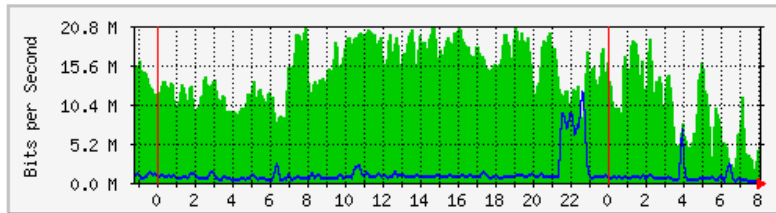

MRTG – Bumita Blok C (Student)

The statistics were last updated **Monday, 3 December 2018 at 8:07**,
at which time 'BUMITA-BLOK-C-SWI' had been up for **18 days, 14:05:44**.

'Daily' Graph (5 Minute Average)

	Max	Average	Current
In	20.8 Mb/s (2.1%)	13.6 Mb/s (1.4%)	4494.7 kb/s (0.4%)
Out	12.0 Mb/s (1.2%)	1060.2 kb/s (0.1%)	253.0 kb/s (0.0%)