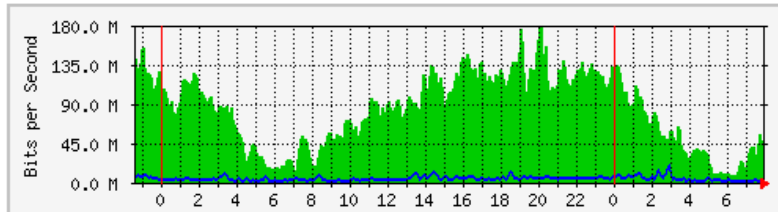

	Max	Average	Current
In	3031.8 kb/s (18.9%)	1660.1 kb/s (10.4%)	242.3 kb/s (1.5%)
Out	3599.8 kb/s (22.5%)	227.2 kb/s (1.4%)	89.5 kb/s (0.6%)

MRTG – Kampus Wang Ulu

The statistics were last updated **Monday, 3 December 2018 at 7:56**,
at which time 'WANGULU.BLOCK9-GF-SW1' had been up for **90 days, 21:51:59**.

'Daily' Graph (5 Minute Average)

	Max	Average	Current
In	398.9 Mb/s (19.9%)	276.0 Mb/s (13.8%)	125.2 Mb/s (6.3%)
Out	106.6 Mb/s (5.3%)	33.6 Mb/s (1.7%)	13.8 Mb/s (0.7%)

'Weekly' Graph (30 Minute Average)

	Max	Average	Current
In	524.4 Mb/s (26.2%)	288.2 Mb/s (14.4%)	119.9 Mb/s (6.0%)
Out	116.5 Mb/s (5.8%)	27.3 Mb/s (1.4%)	40.8 Mb/s (2.0%)

MRTG – Kampus Uniciti

The statistics were last updated **Monday, 3 December 2018 at 7:58**,
at which time 'UPME-SgCucuh-CE01' had been up for **10 days, 14:24:22**.

'Daily' Graph (5 Minute Average)

	Max	Average	Current
In	177.6 Mb/s (17.8%)	81.9 Mb/s (8.2%)	38.5 Mb/s (3.8%)
Out	18.6 Mb/s (1.9%)	3843.8 kb/s (0.4%)	1242.8 kb/s (0.1%)

'Weekly' Graph (30 Minute Average)