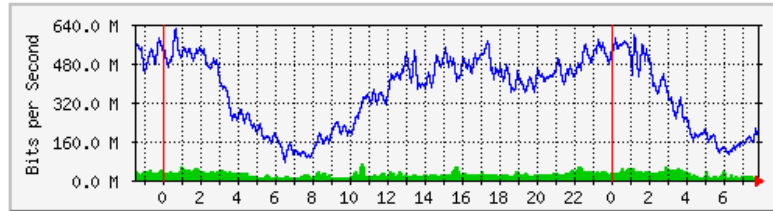

'Daily' Graph (5 Minute Average)

	Max	Average	Current
In	396.1 Mb/s (9.2%)	146.5 Mb/s (3.4%)	86.1 Mb/s (2.0%)
Out	1806.0 kb/s (0.0%)	560.6 kb/s (0.0%)	461.6 kb/s (0.0%)

'Weekly' Graph (30 Minute Average)

'Daily' Graph (5 Minute Average)

	Max	Average	Current
In	69.4 Mb/s (6.9%)	24.7 Mb/s (2.5%)	12.2 Mb/s (1.2%)
Out	618.1 Mb/s (61.8%)	361.1 Mb/s (36.1%)	174.0 Mb/s (17.4%)

'Weekly' Graph (30 Minute Average)