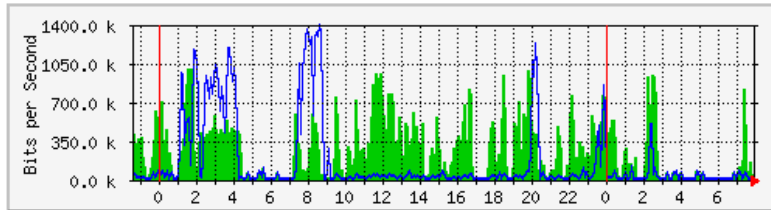

	Max	Average	Current
In	524.4 Mb/s (26.2%)	288.2 Mb/s (14.4%)	119.9 Mb/s (6.0%)
Out	116.5 Mb/s (5.8%)	27.3 Mb/s (1.4%)	40.8 Mb/s (2.0%)

MRTG – Kampus Uniciti

The statistics were last updated **Monday, 3 December 2018 at 7:58**,
at which time 'UPME-SgCucuh-CE01' had been up for **10 days, 14:24:22**.

'Daily' Graph (5 Minute Average)

	Max	Average	Current
In	177.6 Mb/s (17.8%)	81.9 Mb/s (8.2%)	38.5 Mb/s (3.8%)
Out	18.6 Mb/s (1.9%)	3843.8 kb/s (0.4%)	1242.8 kb/s (0.1%)

'Weekly' Graph (30 Minute Average)

	Max	Average	Current
In	424.9 Mb/s (42.5%)	125.3 Mb/s (12.5%)	34.1 Mb/s (3.4%)
Out	33.3 Mb/s (3.3%)	6397.4 kb/s (0.6%)	1585.1 kb/s (0.2%)

MRTG – Kampus Agrotek

The statistics were last updated **Monday, 3 December 2018 at 7:59**,
at which time 'Router_AgroTek.kukum.edu.my' had been up for **5 days, 19:46:51**.

'Daily' Graph (5 Minute Average)

	Max	Average	Current
In	1001.6 kb/s (64.9%)	252.1 kb/s (16.3%)	38.5 kb/s (2.5%)
Out	1395.2 kb/s (90.4%)	156.7 kb/s (10.2%)	10.1 kb/s (0.7%)

'Weekly' Graph (30 Minute Average)