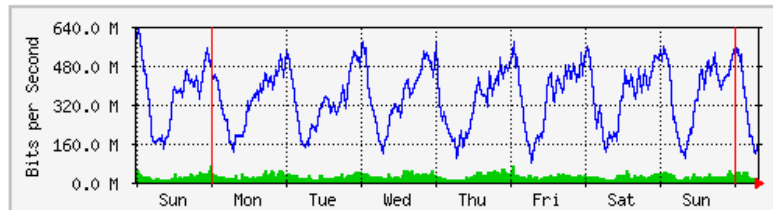

'Daily' Graph (5 Minute Average)

	Max	Average	Current
In	396.1 Mb/s (9.2%)	146.5 Mb/s (3.4%)	86.1 Mb/s (2.0%)
Out	1806.0 kb/s (0.0%)	560.6 kb/s (0.0%)	461.6 kb/s (0.0%)

'Weekly' Graph (30 Minute Average)

	Max	Average	Current
In	594.7 Mb/s (13.8%)	147.2 Mb/s (3.4%)	57.3 Mb/s (1.3%)
Out	5991.0 kb/s (0.1%)	523.9 kb/s (0.0%)	373.4 kb/s (0.0%)

MRTG – PFI 2

The statistics were last updated **Monday, 3 December 2018 at 7:54**,
at which time 'KKPI-BLOCK-F-GF-DS' had been up for **75 days, 17:15:28**.

'Daily' Graph (5 Minute Average)

	Max	Average	Current
In	69.4 Mb/s (6.9%)	24.7 Mb/s (2.5%)	12.2 Mb/s (1.2%)
Out	618.1 Mb/s (61.8%)	361.1 Mb/s (36.1%)	174.0 Mb/s (17.4%)

'Weekly' Graph (30 Minute Average)

	Max	Average	Current
In	66.9 Mb/s (6.7%)	24.2 Mb/s (2.4%)	13.9 Mb/s (1.4%)
Out	629.0 Mb/s (62.9%)	347.5 Mb/s (34.7%)	161.2 Mb/s (16.1%)

MRTG – Library Pauh Putra

The statistics were last updated **Monday, 3 December 2018 at 7:57**,
at which time 'LIB-1F-BICT1-DSWI' had been up for **27 days, 23:26:31**.