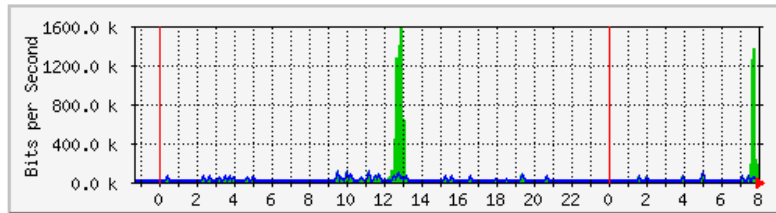

'Daily' Graph (5 Minute Average)

	Max	Average	Current
In	32.0 Mb/s (3.2%)	453.7 kb/s (0.0%)	1473.7 kb/s (0.1%)
Out	2145.6 kb/s (0.2%)	1554.5 kb/s (0.2%)	1536.6 kb/s (0.2%)

'Weekly' Graph (30 Minute Average)

	Max	Average	Current
In	31.1 Mb/s (3.1%)	2865.3 kb/s (0.3%)	441.8 kb/s (0.0%)
Out	3087.8 kb/s (0.3%)	1659.9 kb/s (0.2%)	1475.1 kb/s (0.1%)

MRTG – Unit Kebudayaan dan Rekreasi

The statistics were last updated **Monday, 3 December 2018 at 8:04**,
at which time 'Unit_Kluster' had been up for **22 days, 18:53:28**.

'Daily' Graph (5 Minute Average)

	Max	Average	Current
In	1568.0 kb/s (19.6%)	35.7 kb/s (0.4%)	183.8 kb/s (2.3%)
Out	108.0 kb/s (1.4%)	10.9 kb/s (0.1%)	10.1 kb/s (0.1%)

'Weekly' Graph (30 Minute Average)