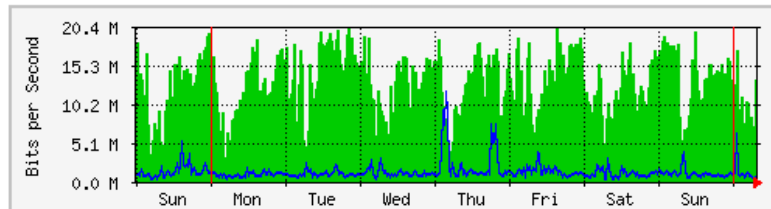

'Daily' Graph (5 Minute Average)

	Max	Average	Current
In	93.2 Mb/s (2.2%)	9899.7 kb/s (0.2%)	4406.7 kb/s (0.1%)
Out	37.0 Mb/s (0.9%)	20.2 Mb/s (0.5%)	20.7 Mb/s (0.5%)

'Weekly' Graph (30 Minute Average)

	Max	Average	Current
In	96.9 Mb/s (2.3%)	20.4 Mb/s (0.5%)	1378.8 kb/s (0.0%)
Out	44.0 Mb/s (1.0%)	21.4 Mb/s (0.5%)	17.7 Mb/s (0.4%)

MRTG – Bumita Blok A

The statistics were last updated **Monday, 3 December 2018 at 8:08**,
at which time 'BUMITA-BLOK-A-SW1' had been up for **14 days, 13:58:04**.

'Daily' Graph (5 Minute Average)

	Max	Average	Current
In	20.7 Mb/s (2.1%)	12.9 Mb/s (1.3%)	8792.0 kb/s (0.9%)
Out	11.4 Mb/s (1.1%)	1024.4 kb/s (0.1%)	784.9 kb/s (0.1%)

'Weekly' Graph (30 Minute Average)

	Max	Average	Current
In	20.1 Mb/s (2.0%)	12.7 Mb/s (1.3%)	13.3 Mb/s (1.3%)
Out	11.6 Mb/s (1.2%)	1208.2 kb/s (0.1%)	746.8 kb/s (0.1%)

MRTG – Bumita Blok B

The statistics were last updated **Monday, 3 December 2018 at 8:07**,
at which time 'BUMITA-BLOK-B-SWI' had been up for **25 days, 19:36:18**.