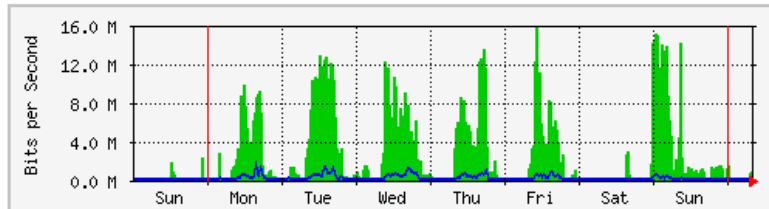

'Daily' Graph (5 Minute Average)

	Max	Average	Current
In	20.8 Mb/s (2.1%)	13.6 Mb/s (1.4%)	4494.7 kb/s (0.4%)
Out	12.0 Mb/s (1.2%)	1060.2 kb/s (0.1%)	253.0 kb/s (0.0%)

'Weekly' Graph (30 Minute Average)

	Max	Average	Current
In	21.6 Mb/s (2.2%)	13.9 Mb/s (1.4%)	6279.9 kb/s (0.6%)
Out	8378.2 kb/s (0.8%)	939.1 kb/s (0.1%)	282.1 kb/s (0.0%)

MRTG – Bumita Blok C (Staf)

The statistics were last updated **Monday, 3 December 2018 at 8:08**,
at which time 'BLOK C-STAF-SW-2-MAIN A2N' had been up for **19 days, 20:35:41**.

'Daily' Graph (5 Minute Average)

	Max	Average	Current
In	17.1 Mb/s (17.1%)	3026.8 kb/s (3.0%)	2304.0 kb/s (2.3%)
Out	631.9 kb/s (0.6%)	89.8 kb/s (0.1%)	93.0 kb/s (0.1%)

'Weekly' Graph (30 Minute Average)