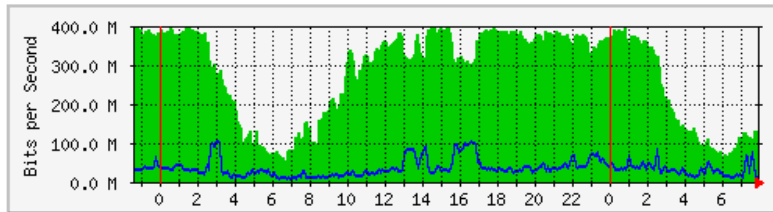

'Daily' Graph (5 Minute Average)

	Max	Average	Current
In	3103.0 kb/s (19.4%)	1653.9 kb/s (10.3%)	683.2 kb/s (4.3%)
Out	3725.2 kb/s (23.3%)	342.0 kb/s (2.1%)	46.8 kb/s (0.3%)

'Weekly' Graph (30 Minute Average)

	Max	Average	Current
In	3031.8 kb/s (18.9%)	1660.1 kb/s (10.4%)	242.3 kb/s (1.5%)
Out	3599.8 kb/s (22.5%)	227.2 kb/s (1.4%)	89.5 kb/s (0.6%)

MRTG – Kampus Wang Ulu

The statistics were last updated **Monday, 3 December 2018 at 7:56**,
at which time 'WANGULU.BLOCK9-GF-SW1' had been up for **90 days, 21:51:59**.

'Daily' Graph (5 Minute Average)

	Max	Average	Current
In	398.9 Mb/s (19.9%)	276.0 Mb/s (13.8%)	125.2 Mb/s (6.3%)
Out	106.6 Mb/s (5.3%)	33.6 Mb/s (1.7%)	13.8 Mb/s (0.7%)

'Weekly' Graph (30 Minute Average)