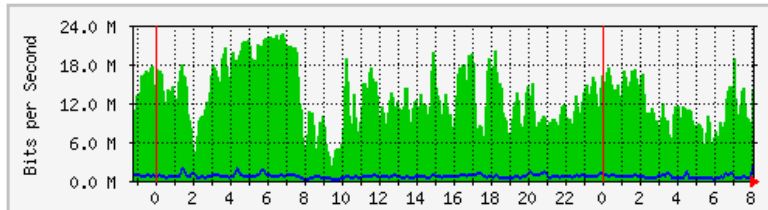

MRTG – Bumita Blok A

The statistics were last updated **Monday, 3 December 2018 at 8:08**,
at which time 'BUMITA-BLOK-A-SW1' had been up for **14 days, 13:58:04**.

'Daily' Graph (5 Minute Average)

	Max	Average	Current
In	20.7 Mb/s (2.1%)	12.9 Mb/s (1.3%)	8792.0 kb/s (0.9%)
Out	11.4 Mb/s (1.1%)	1024.4 kb/s (0.1%)	784.9 kb/s (0.1%)

'Weekly' Graph (30 Minute Average)

	Max	Average	Current
In	20.1 Mb/s (2.0%)	12.7 Mb/s (1.3%)	13.3 Mb/s (1.3%)
Out	11.6 Mb/s (1.2%)	1208.2 kb/s (0.1%)	746.8 kb/s (0.1%)

MRTG – Bumita Blok B

The statistics were last updated **Monday, 3 December 2018 at 8:07**,
at which time 'BUMITA-BLOK-B-SWI' had been up for **25 days, 19:36:18**.

'Daily' Graph (5 Minute Average)

	Max	Average	Current
In	22.6 Mb/s (2.3%)	12.6 Mb/s (1.3%)	13.8 Mb/s (1.4%)
Out	2755.6 kb/s (0.3%)	623.2 kb/s (0.1%)	2755.6 kb/s (0.3%)

'Weekly' Graph (30 Minute Average)