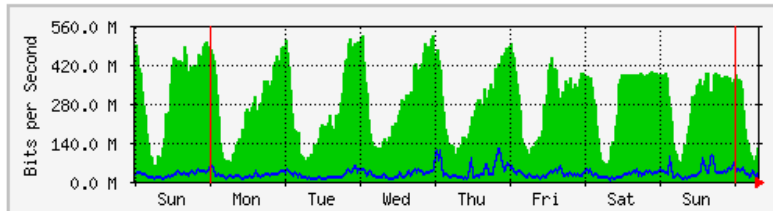

'Daily' Graph (5 Minute Average)

	Max	Average	Current
In	3103.0 kb/s (19.4%)	1653.9 kb/s (10.3%)	683.2 kb/s (4.3%)
Out	3725.2 kb/s (23.3%)	342.0 kb/s (2.1%)	46.8 kb/s (0.3%)

'Weekly' Graph (30 Minute Average)

	Max	Average	Current
In	3031.8 kb/s (18.9%)	1660.1 kb/s (10.4%)	242.3 kb/s (1.5%)
Out	3599.8 kb/s (22.5%)	227.2 kb/s (1.4%)	89.5 kb/s (0.6%)

MRTG – Kampus Wang Ulu

The statistics were last updated **Monday, 3 December 2018 at 7:56**,
at which time 'WANGULU.BLOCK9-GF-SW1' had been up for **90 days, 21:51:59**.

'Daily' Graph (5 Minute Average)

	Max	Average	Current
In	398.9 Mb/s (19.9%)	276.0 Mb/s (13.8%)	125.2 Mb/s (6.3%)
Out	106.6 Mb/s (5.3%)	33.6 Mb/s (1.7%)	13.8 Mb/s (0.7%)

'Weekly' Graph (30 Minute Average)