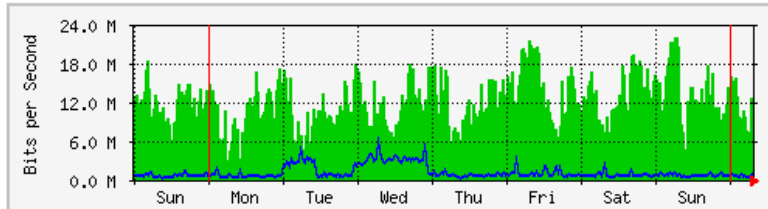

MRTG – Bumita Blok A

The statistics were last updated **Monday, 3 December 2018 at 8:08**,
at which time 'BUMITA-BLOK-A-SW1' had been up for **14 days, 13:58:04**.

'Daily' Graph (5 Minute Average)

	Max	Average	Current
In	20.7 Mb/s (2.1%)	12.9 Mb/s (1.3%)	8792.0 kb/s (0.9%)
Out	11.4 Mb/s (1.1%)	1024.4 kb/s (0.1%)	784.9 kb/s (0.1%)

'Weekly' Graph (30 Minute Average)

	Max	Average	Current
In	20.1 Mb/s (2.0%)	12.7 Mb/s (1.3%)	13.3 Mb/s (1.3%)
Out	11.6 Mb/s (1.2%)	1208.2 kb/s (0.1%)	746.8 kb/s (0.1%)

MRTG – Bumita Blok B

The statistics were last updated **Monday, 3 December 2018 at 8:07**,
at which time 'BUMITA-BLOK-B-SWI' had been up for **25 days, 19:36:18**.

'Daily' Graph (5 Minute Average)

	Max	Average	Current
In	22.6 Mb/s (2.3%)	12.6 Mb/s (1.3%)	13.8 Mb/s (1.4%)
Out	2755.6 kb/s (0.3%)	623.2 kb/s (0.1%)	2755.6 kb/s (0.3%)

'Weekly' Graph (30 Minute Average)