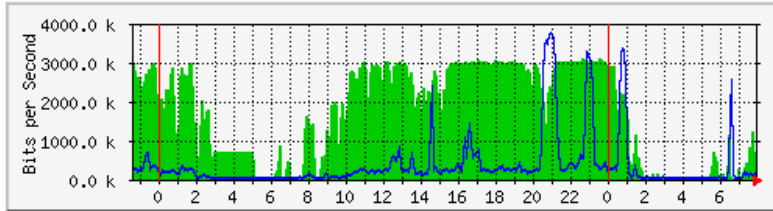

LAPORAN PENGGUNAAN BANDWIDTH DI Kampus UniMAP (NOVEMBER 2018)

DISEDIAKAN OLEH: MOHD ZHAFRI B. NORZALLI

TARIKH: 3/12/2018

MRTG – Kampus Simpang Empat

The statistics were last updated **Monday, 3 December 2018 at 7:59**,
at which time 'Simpang4SRX240' had been up for **17 days, 21:01:57**.

'Daily' Graph (5 Minute Average)

	Max	Average	Current
In	3103.0 kb/s (19.4%)	1653.9 kb/s (10.3%)	683.2 kb/s (4.3%)
Out	3725.2 kb/s (23.3%)	342.0 kb/s (2.1%)	46.8 kb/s (0.3%)

'Weekly' Graph (30 Minute Average)