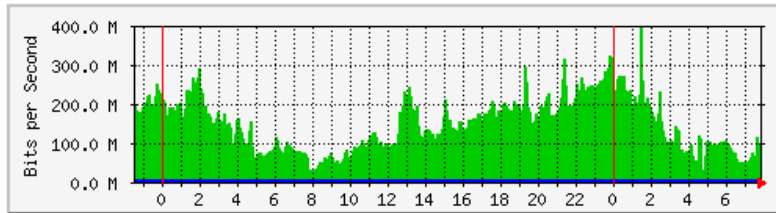

	Max	Average	Current
In	31.1 Mb/s (3.1%)	2865.3 kb/s (0.3%)	441.8 kb/s (0.0%)
Out	3087.8 kb/s (0.3%)	1659.9 kb/s (0.2%)	1475.1 kb/s (0.1%)

MRTG – Unit Kebudayaan dan Rekreasi

The statistics were last updated **Monday, 3 December 2018 at 8:04**,
at which time 'Unit_Kluster' had been up for **22 days, 18:53:28**.

'Daily' Graph (5 Minute Average)

	Max	Average	Current
In	1568.0 kb/s (19.6%)	35.7 kb/s (0.4%)	183.8 kb/s (2.3%)
Out	108.0 kb/s (1.4%)	10.9 kb/s (0.1%)	10.1 kb/s (0.1%)

'Weekly' Graph (30 Minute Average)

	Max	Average	Current
In	1916.8 kb/s (24.0%)	208.8 kb/s (2.6%)	22.7 kb/s (0.3%)
Out	1911.1 kb/s (23.9%)	80.3 kb/s (1.0%)	24.6 kb/s (0.3%)

MRTG – PFI

The statistics were last updated **Monday, 3 December 2018 at 7:54**,
at which time 'KKP1-BLOCK-F-GF-DS' had been up for **75 days, 17:15:25**.

'Daily' Graph (5 Minute Average)

	Max	Average	Current
In	396.1 Mb/s (9.2%)	146.5 Mb/s (3.4%)	86.1 Mb/s (2.0%)
Out	1806.0 kb/s (0.0%)	560.6 kb/s (0.0%)	461.6 kb/s (0.0%)

'Weekly' Graph (30 Minute Average)