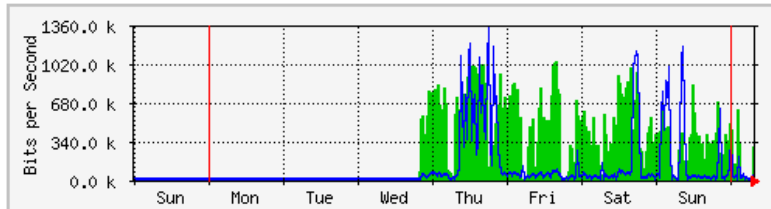

'Daily' Graph (5 Minute Average)

	Max	Average	Current
In	177.6 Mb/s (17.8%)	81.9 Mb/s (8.2%)	38.5 Mb/s (3.8%)
Out	18.6 Mb/s (1.9%)	3843.8 kb/s (0.4%)	1242.8 kb/s (0.1%)

'Weekly' Graph (30 Minute Average)

	Max	Average	Current
In	424.9 Mb/s (42.5%)	125.3 Mb/s (12.5%)	34.1 Mb/s (3.4%)
Out	33.3 Mb/s (3.3%)	6397.4 kb/s (0.6%)	1585.1 kb/s (0.2%)

MRTG – Kampus Agrotek

The statistics were last updated **Monday, 3 December 2018 at 7:59**,
at which time 'Router_AgroTek.kukum.edu.my' had been up for **5 days, 19:46:51**.

'Daily' Graph (5 Minute Average)

	Max	Average	Current
In	1001.6 kb/s (64.9%)	252.1 kb/s (16.3%)	38.5 kb/s (2.5%)
Out	1395.2 kb/s (90.4%)	156.7 kb/s (10.2%)	10.1 kb/s (0.7%)

'Weekly' Graph (30 Minute Average)