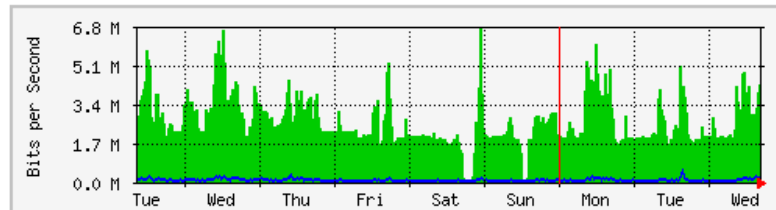

	Max	Average	Current
In	1186.6 kb/s (76.8%)	635.3 kb/s (41.1%)	994.5 kb/s (64.4%)
Out	1491.8 kb/s (96.6%)	337.8 kb/s (21.9%)	86.8 kb/s (5.6%)

'Weekly' Graph (30 Minute Average)

	Max	Average	Current
In	1080.3 kb/s (70.0%)	522.8 kb/s (33.9%)	905.8 kb/s (58.7%)
Out	1461.7 kb/s (94.7%)	216.5 kb/s (14.0%)	80.4 kb/s (5.2%)

MRTG – Jabatan Keselamatan

The statistics were last updated **Wednesday, 5 September 2018 at 16:35**,
at which time 'Keselamatan-Rtr' had been up for **8 days, 2:15:08**.

'Daily' Graph (5 Minute Average)

	Max	Average	Current
In	6985.0 kb/s (72.8%)	2639.6 kb/s (27.5%)	3432.5 kb/s (35.8%)
Out	1149.4 kb/s (12.0%)	92.2 kb/s (1.0%)	155.6 kb/s (1.6%)

'Weekly' Graph (30 Minute Average)

	Max	Average	Current
In	6770.2 kb/s (70.5%)	2601.6 kb/s (27.1%)	4216.9 kb/s (43.9%)
Out	500.5 kb/s (5.2%)	77.4 kb/s (0.8%)	182.2 kb/s (1.9%)