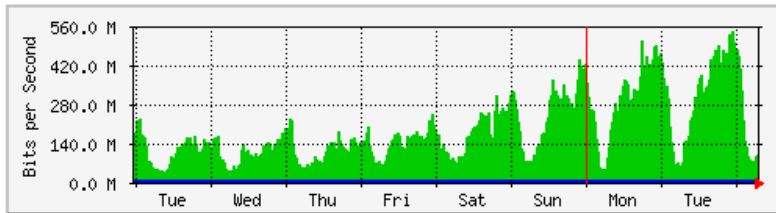

'Daily' Graph (5 Minute Average)

	Max	Average	Current
In	1946.1 kb/s (24.3%)	505.6 kb/s (6.3%)	1923.6 kb/s (24.0%)
Out	1852.0 kb/s (23.2%)	210.1 kb/s (2.6%)	132.8 kb/s (1.7%)

'Weekly' Graph (30 Minute Average)

	Max	Average	Current
In	1942.2 kb/s (24.3%)	404.5 kb/s (5.1%)	1600.1 kb/s (20.0%)
Out	1655.5 kb/s (20.7%)	91.8 kb/s (1.1%)	1231.4 kb/s (15.4%)

MRTG – PFI

The statistics were last updated **Wednesday, 5 September 2018 at 7:52**,
at which time 'KKPI-BLOCK-F-GF-DS' had been up for **37 days, 16:43:06**.

'Daily' Graph (5 Minute Average)

	Max	Average	Current
In	570.2 Mb/s (13.3%)	290.7 Mb/s (6.8%)	128.7 Mb/s (3.0%)
Out	369.7 kb/s (0.0%)	90.5 kb/s (0.0%)	48.6 kb/s (0.0%)

'Weekly' Graph (30 Minute Average)