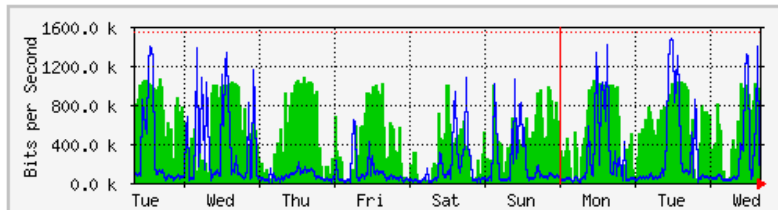

'Daily' Graph (5 Minute Average)

	Max	Average	Current
In	15.7 Mb/s (1.6%)	12.1 Mb/s (1.2%)	12.4 Mb/s (1.2%)
Out	13.6 Mb/s (1.4%)	4781.7 kb/s (0.5%)	12.4 Mb/s (1.2%)

'Weekly' Graph (30 Minute Average)

	Max	Average	Current
In	13.0 Mb/s (1.3%)	11.4 Mb/s (1.1%)	12.4 Mb/s (1.2%)
Out	12.4 Mb/s (1.2%)	2355.4 kb/s (0.2%)	12.4 Mb/s (1.2%)

MRTG – Kampus Agrotek

The statistics were last updated **Wednesday, 5 September 2018 at 16:32**,
at which time '**Router_AgroTek.kukum.edu.my**' had been up for **2 days, 23:09:15**.

'Daily' Graph (5 Minute Average)

	Max	Average	Current
In	1186.6 kb/s (76.8%)	635.3 kb/s (41.1%)	994.5 kb/s (64.4%)
Out	1491.8 kb/s (96.6%)	337.8 kb/s (21.9%)	86.8 kb/s (5.6%)

'Weekly' Graph (30 Minute Average)

	Max	Average	Current
In	1080.3 kb/s (70.0%)	522.8 kb/s (33.9%)	905.8 kb/s (58.7%)
Out	1461.7 kb/s (94.7%)	216.5 kb/s (14.0%)	80.4 kb/s (5.2%)

MRTG – Jabatan Keselamatan

The statistics were last updated **Wednesday, 5 September 2018 at 16:35**,
at which time 'Keselamatan-Rtr' had been up for **8 days, 2:15:08**.

'Daily' Graph (5 Minute Average)