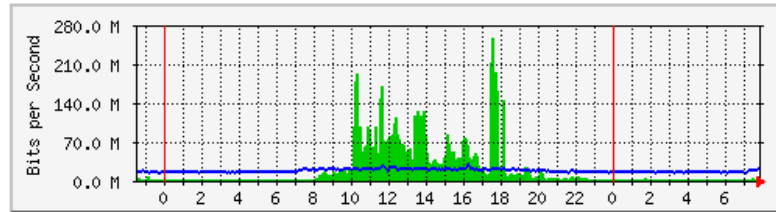

MRTG – Library Pauh Putra

The statistics were last updated **Wednesday, 5 September 2018 at 7:50**,
at which time 'LIB-1F-BICT1-DSW1' had been up for **22 days, 23:27:18**.

'Daily' Graph (5 Minute Average)

	Max	Average	Current
In	257.6 Mb/s (6.0%)	19.0 Mb/s (0.4%)	2393.5 kb/s (0.1%)
Out	30.6 Mb/s (0.7%)	17.4 Mb/s (0.4%)	19.8 Mb/s (0.5%)