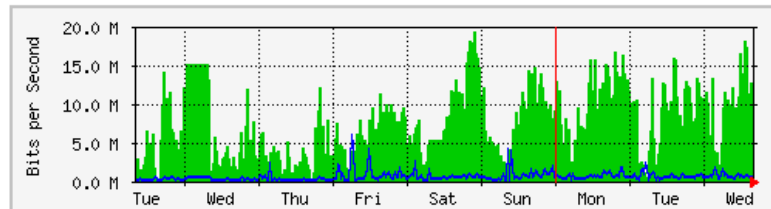

MRTG – Bumita Blok A

The statistics were last updated Wednesday, 5 September 2018 at 16:42, at which time 'BUMITA-BLOK-A-SWI' had been up for 19 days, 23:53:55.

'Daily' Graph (5 Minute Average)

	Max	Average	Current
In	22.3 Mb/s (2.2%)	11.7 Mb/s (1.2%)	20.3 Mb/s (2.0%)
Out	9920.0 kb/s (1.0%)	1272.3 kb/s (0.1%)	996.6 kb/s (0.1%)

'Weekly' Graph (30 Minute Average)

	Max	Average	Current
In	20.9 Mb/s (2.1%)	6331.4 kb/s (0.6%)	17.9 Mb/s (1.8%)
Out	8464.0 kb/s (0.8%)	726.9 kb/s (0.1%)	1020.8 kb/s (0.1%)

MRTG – Bumita Blok B

The statistics were last updated **Wednesday, 5 September 2018 at 16:41**,
at which time 'BUMITA-BLOK-B-SW1' had been up for **4 days, 6:05:31**.

'Daily' Graph (5 Minute Average)

	Max	Average	Current
In	21.0 Mb/s (2.1%)	9442.0 kb/s (0.9%)	8753.3 kb/s (0.9%)
Out	5151.9 kb/s (0.5%)	580.2 kb/s (0.1%)	316.0 kb/s (0.0%)

'Weekly' Graph (30 Minute Average)