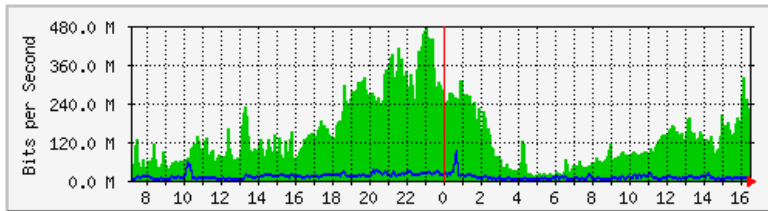

	Max	Average	Current
In	3742.1 kb/s (97.5%)	863.2 kb/s (22.5%)	971.5 kb/s (25.3%)
Out	2577.4 kb/s (67.1%)	705.0 kb/s (18.4%)	780.8 kb/s (20.3%)

MRTG – Kampus Simpang Empat

The statistics were last updated Wednesday, 5 September 2018 at 16:32, at which time 'Simpang4SRX240' had been up for 2 days, 23:22:39.

'Daily' Graph (5 Minute Average)

	Max	Average	Current
In	1962.5 kb/s (12.3%)	486.9 kb/s (3.0%)	309.7 kb/s (1.9%)
Out	1258.5 kb/s (7.9%)	57.8 kb/s (0.4%)	44.7 kb/s (0.3%)

'Weekly' Graph (30 Minute Average)

	Max	Average	Current
In	1942.8 kb/s (12.1%)	212.4 kb/s (1.3%)	417.2 kb/s (2.6%)
Out	1870.8 kb/s (11.7%)	52.0 kb/s (0.3%)	34.5 kb/s (0.2%)

MRTG – Kampus Wang Ulu

The statistics were last updated Wednesday, 5 September 2018 at 16:34,
at which time 'WANGULU.BLOCK9-GF-SW1' had been up for 2 days, 6:30:09.

'Daily' Graph (5 Minute Average)

	Max	Average	Current
In	470.5 Mb/s (23.5%)	139.2 Mb/s (7.0%)	221.1 Mb/s (11.1%)
Out	88.9 Mb/s (4.4%)	10.6 Mb/s (0.5%)	8160.0 kb/s (0.4%)

'Weekly' Graph (30 Minute Average)