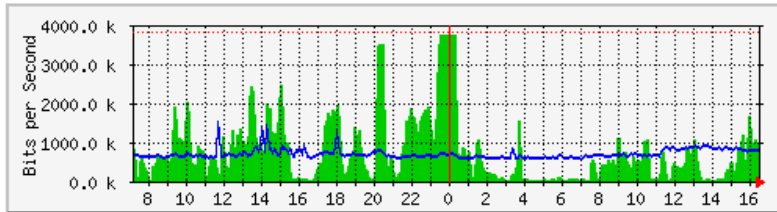

LAPORAN PENGGUNAAN BANDWIDTH DI Kampus UniMAP (OGOS 2018)

DISEDIAKAN OLEH: MOHD ZHAFRI B. NORZALLI

TARIKH: 5/9/2018

MRTG - Kolej Antarabangsa (KA)

The statistics were last updated Wednesday, 5 September 2018 at 16:32,
at which time 'KUM-TA-RTR01.kukum.edu.my' had been up for 46 days, 16:37:37.

'Daily' Graph (5 Minute Average)

	Max	Average	Current
In	3751.4 kb/s (97.7%)	719.6 kb/s (18.7%)	759.4 kb/s (19.8%)
Out	1492.7 kb/s (38.9%)	689.1 kb/s (17.9%)	732.7 kb/s (19.1%)

'Weekly' Graph (30 Minute Average)

	Max	Average	Current
In	3742.1 kb/s (97.5%)	863.2 kb/s (22.5%)	971.5 kb/s (25.3%)
Out	2577.4 kb/s (67.1%)	705.0 kb/s (18.4%)	780.8 kb/s (20.3%)

MRTG – Kampus Simpang Empat

The statistics were last updated Wednesday, 5 September 2018 at 16:32, at which time 'Simpang4SRX240' had been up for 2 days, 23:22:39.