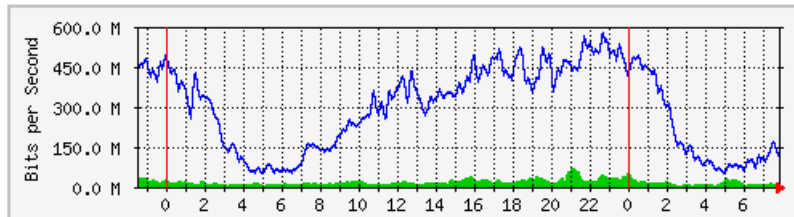

'Daily' Graph (5 Minute Average)

	Max	Average	Current
In	570.2 Mb/s (13.3%)	290.7 Mb/s (6.8%)	128.7 Mb/s (3.0%)
Out	369.7 kb/s (0.0%)	90.5 kb/s (0.0%)	48.6 kb/s (0.0%)

'Weekly' Graph (30 Minute Average)

'Daily' Graph (5 Minute Average)

	Max	Average	Current
In	68.9 Mb/s (6.9%)	16.9 Mb/s (1.7%)	13.9 Mb/s (1.4%)
Out	571.2 Mb/s (57.1%)	291.4 Mb/s (29.1%)	129.2 Mb/s (12.9%)

'Weekly' Graph (30 Minute Average)