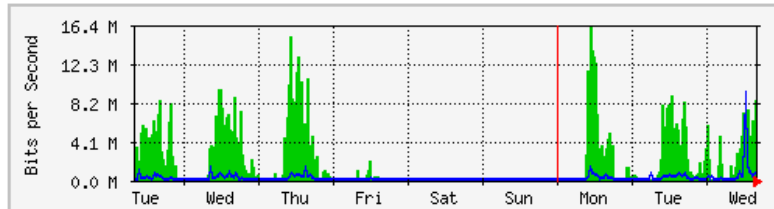

'Daily' Graph (5 Minute Average)

	Max	Average	Current
In	22.1 Mb/s (2.2%)	14.4 Mb/s (1.4%)	11.5 Mb/s (1.2%)
Out	3548.7 kb/s (0.4%)	770.2 kb/s (0.1%)	819.4 kb/s (0.1%)

'Weekly' Graph (30 Minute Average)

	Max	Average	Current
In	21.6 Mb/s (2.2%)	6907.0 kb/s (0.7%)	12.3 Mb/s (1.2%)
Out	2984.4 kb/s (0.3%)	423.9 kb/s (0.0%)	1533.8 kb/s (0.2%)

MRTG – Bumita Blok C (Staf)

The statistics were last updated **Wednesday, 5 September 2018 at 16:41**,
at which time 'BLOK C-STAF-SW-2-MAIN A2N' had been up for **2 days, 8:48:27**.

'Daily' Graph (5 Minute Average)

	Max	Average	Current
In	14.1 Mb/s (14.1%)	3348.9 kb/s (3.3%)	11.6 Mb/s (11.6%)
Out	10.1 Mb/s (10.1%)	525.1 kb/s (0.5%)	614.2 kb/s (0.6%)

'Weekly' Graph (30 Minute Average)

	Max	Average	Current
In	16.4 Mb/s (16.4%)	1904.6 kb/s (1.9%)	8394.1 kb/s (8.4%)
Out	9252.6 kb/s (9.3%)	225.6 kb/s (0.2%)	658.6 kb/s (0.7%)