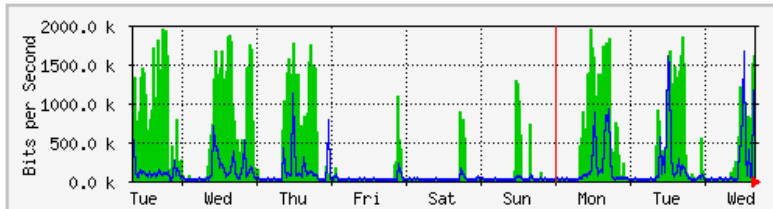

'Daily' Graph (5 Minute Average)

	Max	Average	Current
In	41.5 Mb/s (4.2%)	4923.1 kb/s (0.5%)	8112.4 kb/s (0.8%)
Out	3663.4 kb/s (0.4%)	2758.7 kb/s (0.3%)	3106.7 kb/s (0.3%)

'Weekly' Graph (30 Minute Average)

	Max	Average	Current
In	34.4 Mb/s (3.4%)	2734.5 kb/s (0.3%)	8520.8 kb/s (0.9%)
Out	3678.0 kb/s (0.4%)	2732.7 kb/s (0.3%)	3041.5 kb/s (0.3%)

MRTG – Unit Kebudayaan dan Rekreasi

The statistics were last updated Wednesday, 5 September 2018 at 16:37, at which time 'Unit_Kluster' had been up for 19 days, 20:20:11.

'Daily' Graph (5 Minute Average)

	Max	Average	Current
In	1946.1 kb/s (24.3%)	505.6 kb/s (6.3%)	1923.6 kb/s (24.0%)
Out	1852.0 kb/s (23.2%)	210.1 kb/s (2.6%)	132.8 kb/s (1.7%)

'Weekly' Graph (30 Minute Average)