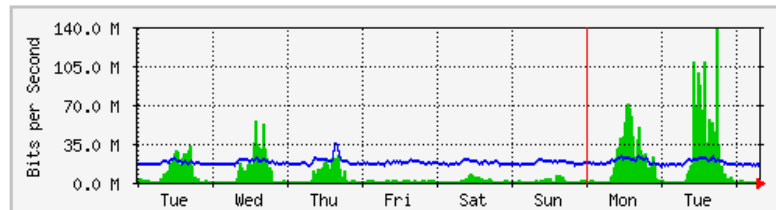

'Daily' Graph (5 Minute Average)

	Max	Average	Current
In	68.9 Mb/s (6.9%)	16.9 Mb/s (1.7%)	13.9 Mb/s (1.4%)
Out	571.2 Mb/s (57.1%)	291.4 Mb/s (29.1%)	129.2 Mb/s (12.9%)

'Weekly' Graph (30 Minute Average)

	Max	Average	Current
In	58.3 Mb/s (5.8%)	10.9 Mb/s (1.1%)	9233.4 kb/s (0.9%)
Out	538.5 Mb/s (53.8%)	187.3 Mb/s (18.7%)	127.7 Mb/s (12.8%)

MRTG – Library Pauh Putra

The statistics were last updated **Wednesday, 5 September 2018 at 7:50**,
at which time 'LIB-1F-BICT1-DSW1' had been up for **22 days, 23:27:18**.

'Daily' Graph (5 Minute Average)

	Max	Average	Current
In	257.6 Mb/s (6.0%)	19.0 Mb/s (0.4%)	2393.5 kb/s (0.1%)
Out	30.6 Mb/s (0.7%)	17.4 Mb/s (0.4%)	19.8 Mb/s (0.5%)

'Weekly' Graph (30 Minute Average)

	Max	Average	Current
In	139.2 Mb/s (3.2%)	9146.1 kb/s (0.2%)	1456.7 kb/s (0.0%)
Out	34.9 Mb/s (0.8%)	17.8 Mb/s (0.4%)	17.3 Mb/s (0.4%)

MRTG – Bumita Blok A

The statistics were last updated Wednesday, 5 September 2018 at 16:42, at which time 'BUMITA-BLOK-A-SWI' had been up for 19 days, 23:53:55.

'Daily' Graph (5 Minute Average)

	Max	Average	Current
In	22.3 Mb/s (2.2%)	11.7 Mb/s (1.2%)	20.3 Mb/s (2.0%)
Out	9920.0 kb/s (1.0%)	1272.3 kb/s (0.1%)	996.6 kb/s (0.1%)