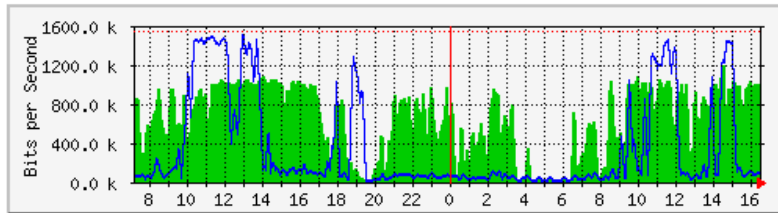

	Max	Average	Current
In	426.8 Mb/s (21.3%)	63.3 Mb/s (3.2%)	166.9 Mb/s (8.3%)
Out	38.6 Mb/s (1.9%)	4515.6 kb/s (0.2%)	5887.4 kb/s (0.3%)

MRTG – Kampus Uniciti

The statistics were last updated Wednesday, 5 September 2018 at 16:35

'Daily' Graph (5 Minute Average)

	Max	Average	Current
In	15.7 Mb/s (1.6%)	12.1 Mb/s (1.2%)	12.4 Mb/s (1.2%)
Out	13.6 Mb/s (1.4%)	4781.7 kb/s (0.5%)	12.4 Mb/s (1.2%)

'Weekly' Graph (30 Minute Average)

	Max	Average	Current
In	13.0 Mb/s (1.3%)	11.4 Mb/s (1.1%)	12.4 Mb/s (1.2%)
Out	12.4 Mb/s (1.2%)	2355.4 kb/s (0.2%)	12.4 Mb/s (1.2%)

MRTG – Kampus Agrotek

The statistics were last updated **Wednesday, 5 September 2018 at 16:32**,
at which time '**Router_AgroTek.kukum.edu.my**' had been up for **2 days, 23:09:15**.

'Daily' Graph (5 Minute Average)

	Max	Average	Current
In	1186.6 kb/s (76.8%)	635.3 kb/s (41.1%)	994.5 kb/s (64.4%)
Out	1491.8 kb/s (96.6%)	337.8 kb/s (21.9%)	86.8 kb/s (5.6%)

'Weekly' Graph (30 Minute Average)

	Max	Average	Current
In	1080.3 kb/s (70.0%)	522.8 kb/s (33.9%)	905.8 kb/s (58.7%)
Out	1461.7 kb/s (94.7%)	216.5 kb/s (14.0%)	80.4 kb/s (5.2%)