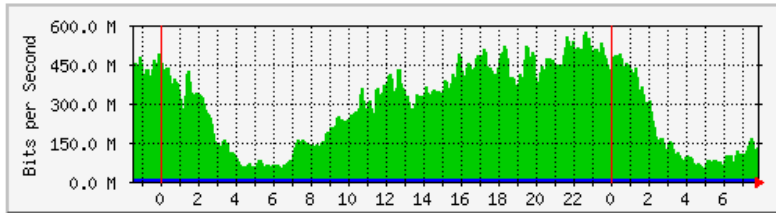

	Max	Average	Current
In	34.4 Mb/s (3.4%)	2734.5 kb/s (0.3%)	8520.8 kb/s (0.9%)
Out	3678.0 kb/s (0.4%)	2732.7 kb/s (0.3%)	3041.5 kb/s (0.3%)

MRTG – Unit Kebudayaan dan Rekreasi

The statistics were last updated Wednesday, 5 September 2018 at 16:37, at which time 'Unit_Kluster' had been up for 19 days, 20:20:11.

'Daily' Graph (5 Minute Average)

	Max	Average	Current
In	1946.1 kb/s (24.3%)	505.6 kb/s (6.3%)	1923.6 kb/s (24.0%)
Out	1852.0 kb/s (23.2%)	210.1 kb/s (2.6%)	132.8 kb/s (1.7%)

'Weekly' Graph (30 Minute Average)

'Daily' Graph (5 Minute Average)

	Max	Average	Current
In	570.2 Mb/s (13.3%)	290.7 Mb/s (6.8%)	128.7 Mb/s (3.0%)
Out	369.7 kb/s (0.0%)	90.5 kb/s (0.0%)	48.6 kb/s (0.0%)

'Weekly' Graph (30 Minute Average)