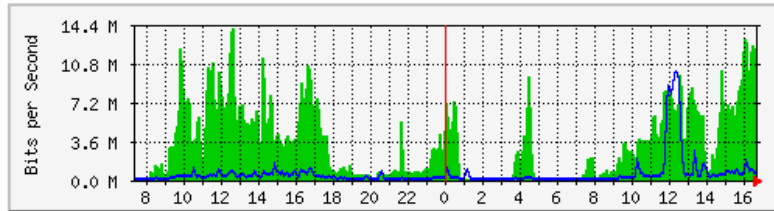

'Daily' Graph (5 Minute Average)

	Max	Average	Current
In	22.1 Mb/s (2.2%)	14.4 Mb/s (1.4%)	11.5 Mb/s (1.2%)
Out	3548.7 kb/s (0.4%)	770.2 kb/s (0.1%)	819.4 kb/s (0.1%)

'Weekly' Graph (30 Minute Average)

	Max	Average	Current
In	21.6 Mb/s (2.2%)	6907.0 kb/s (0.7%)	12.3 Mb/s (1.2%)
Out	2984.4 kb/s (0.3%)	423.9 kb/s (0.0%)	1533.8 kb/s (0.2%)

MRTG – Bumita Blok C (Staf)

The statistics were last updated **Wednesday, 5 September 2018 at 16:41**,
at which time 'BLOK C-STAF-SW-2-MAIN A2N' had been up for **2 days, 8:48:27**.

'Daily' Graph (5 Minute Average)