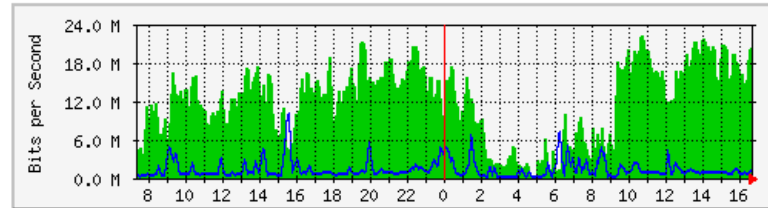

	Max	Average	Current
In	58.3 Mb/s (5.8%)	10.9 Mb/s (1.1%)	9233.4 kb/s (0.9%)
Out	538.5 Mb/s (53.8%)	187.3 Mb/s (18.7%)	127.7 Mb/s (12.8%)

MRTG – Library Pauh Putra

The statistics were last updated **Wednesday, 5 September 2018 at 7:50**,
at which time 'LIB-1F-BICT1-DSW1' had been up for **22 days, 23:27:18**.

'Daily' Graph (5 Minute Average)

	Max	Average	Current
In	257.6 Mb/s (6.0%)	19.0 Mb/s (0.4%)	2393.5 kb/s (0.1%)
Out	30.6 Mb/s (0.7%)	17.4 Mb/s (0.4%)	19.8 Mb/s (0.5%)

'Weekly' Graph (30 Minute Average)

	Max	Average	Current
In	139.2 Mb/s (3.2%)	9146.1 kb/s (0.2%)	1456.7 kb/s (0.0%)
Out	34.9 Mb/s (0.8%)	17.8 Mb/s (0.4%)	17.3 Mb/s (0.4%)

MRTG – Bumita Blok A

The statistics were last updated Wednesday, 5 September 2018 at 16:42, at which time 'BUMITA-BLOK-A-SWI' had been up for 19 days, 23:53:55.

'Daily' Graph (5 Minute Average)

	Max	Average	Current
In	22.3 Mb/s (2.2%)	11.7 Mb/s (1.2%)	20.3 Mb/s (2.0%)
Out	9920.0 kb/s (1.0%)	1272.3 kb/s (0.1%)	996.6 kb/s (0.1%)