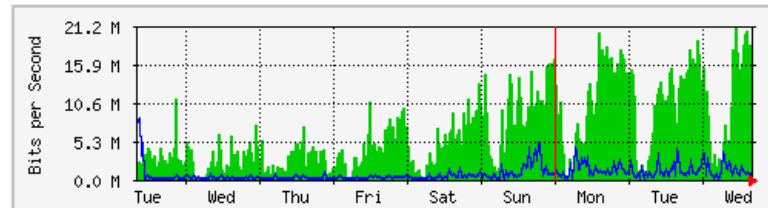

'Daily' Graph (5 Minute Average)

	Max	Average	Current
In	257.6 Mb/s (6.0%)	19.0 Mb/s (0.4%)	2393.5 kb/s (0.1%)
Out	30.6 Mb/s (0.7%)	17.4 Mb/s (0.4%)	19.8 Mb/s (0.5%)

'Weekly' Graph (30 Minute Average)

	Max	Average	Current
In	139.2 Mb/s (3.2%)	9146.1 kb/s (0.2%)	1456.7 kb/s (0.0%)
Out	34.9 Mb/s (0.8%)	17.8 Mb/s (0.4%)	17.3 Mb/s (0.4%)

MRTG – Bumita Blok A

The statistics were last updated Wednesday, 5 September 2018 at 16:42, at which time 'BUMITA-BLOK-A-SWI' had been up for 19 days, 23:53:55.

'Daily' Graph (5 Minute Average)

	Max	Average	Current
In	22.3 Mb/s (2.2%)	11.7 Mb/s (1.2%)	20.3 Mb/s (2.0%)
Out	9920.0 kb/s (1.0%)	1272.3 kb/s (0.1%)	996.6 kb/s (0.1%)

'Weekly' Graph (30 Minute Average)

	Max	Average	Current
In	20.9 Mb/s (2.1%)	6331.4 kb/s (0.6%)	17.9 Mb/s (1.8%)
Out	8464.0 kb/s (0.8%)	726.9 kb/s (0.1%)	1020.8 kb/s (0.1%)

MRTG – Bumita Blok B

The statistics were last updated **Wednesday, 5 September 2018 at 16:41**,
at which time 'BUMITA-BLOK-B-SW1' had been up for **4 days, 6:05:31**.