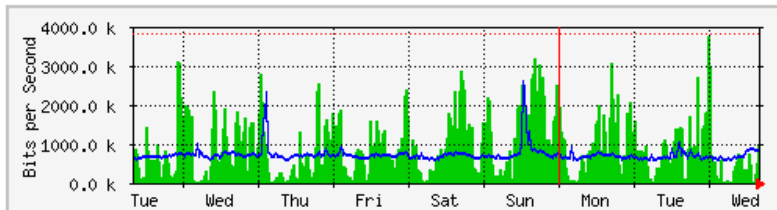

LAPORAN PENGGUNAAN BANDWIDTH DI Kampus UniMAP (OGOS 2018)

DISEDIAKAN OLEH: MOHD ZHAFRI B. NORZALLI

TARIKH: 5/9/2018

MRTG - Kolej Antarabangsa (KA)

The statistics were last updated Wednesday, 5 September 2018 at 16:32,
at which time 'KUM-TA-RTR01.kukum.edu.my' had been up for 46 days, 16:37:37.

'Daily' Graph (5 Minute Average)

	Max	Average	Current
In	3751.4 kb/s (97.7%)	719.6 kb/s (18.7%)	759.4 kb/s (19.8%)
Out	1492.7 kb/s (38.9%)	689.1 kb/s (17.9%)	732.7 kb/s (19.1%)

'Weekly' Graph (30 Minute Average)

	Max	Average	Current
In	3742.1 kb/s (97.5%)	863.2 kb/s (22.5%)	971.5 kb/s (25.3%)
Out	2577.4 kb/s (67.1%)	705.0 kb/s (18.4%)	780.8 kb/s (20.3%)

MRTG – Kampus Simpang Empat

The statistics were last updated Wednesday, 5 September 2018 at 16:32, at which time 'Simpang4SRX240' had been up for 2 days, 23:22:39.

'Daily' Graph (5 Minute Average)

	Max	Average	Current
In	1962.5 kb/s (12.3%)	486.9 kb/s (3.0%)	309.7 kb/s (1.9%)
Out	1258.5 kb/s (7.9%)	57.8 kb/s (0.4%)	44.7 kb/s (0.3%)

'Weekly' Graph (30 Minute Average)