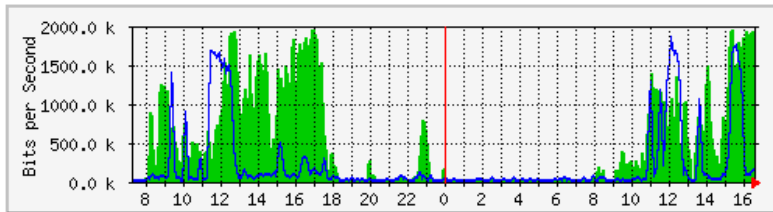

'Weekly' Graph (30 Minute Average)

	Max	Average	Current
In	435.7 Mb/s (21.8%)	93.1 Mb/s (4.7%)	262.9 Mb/s (13.1%)
Out	46.4 Mb/s (2.3%)	14.4 Mb/s (0.7%)	19.6 Mb/s (1.0%)

MRTG – Jabatan Bendahari

The statistics were last updated **Wednesday, 5 September 2018 at 16:38**,
at which time 'BENDAHARI-PANTRY-1F-SWI' had been up for **30 days, 4:21:52**.

'Daily' Graph (5 Minute Average)

	Max	Average	Current
In	41.5 Mb/s (4.2%)	4923.1 kb/s (0.5%)	8112.4 kb/s (0.8%)
Out	3663.4 kb/s (0.4%)	2758.7 kb/s (0.3%)	3106.7 kb/s (0.3%)

'Weekly' Graph (30 Minute Average)

	Max	Average	Current
In	34.4 Mb/s (3.4%)	2734.5 kb/s (0.3%)	8520.8 kb/s (0.9%)
Out	3678.0 kb/s (0.4%)	2732.7 kb/s (0.3%)	3041.5 kb/s (0.3%)

MRTG – Unit Kebudayaan dan Rekreasi

The statistics were last updated Wednesday, 5 September 2018 at 16:37, at which time 'Unit_Kluster' had been up for 19 days, 20:20:11.

'Daily' Graph (5 Minute Average)

	Max	Average	Current
In	1946.1 kb/s (24.3%)	505.6 kb/s (6.3%)	1923.6 kb/s (24.0%)
Out	1852.0 kb/s (23.2%)	210.1 kb/s (2.6%)	132.8 kb/s (1.7%)

'Weekly' Graph (30 Minute Average)