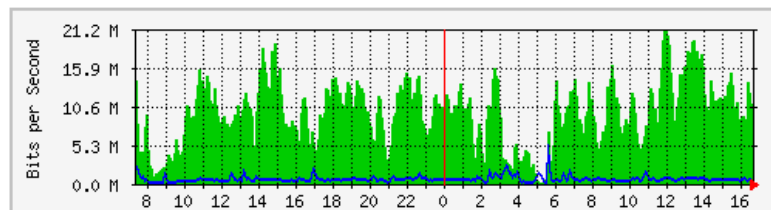

MRTG – Bumita Blok A

The statistics were last updated Wednesday, 5 September 2018 at 16:42, at which time 'BUMITA-BLOK-A-SWI' had been up for 19 days, 23:53:55.

'Daily' Graph (5 Minute Average)

	Max	Average	Current
In	22.3 Mb/s (2.2%)	11.7 Mb/s (1.2%)	20.3 Mb/s (2.0%)
Out	9920.0 kb/s (1.0%)	1272.3 kb/s (0.1%)	996.6 kb/s (0.1%)

'Weekly' Graph (30 Minute Average)

	Max	Average	Current
In	20.9 Mb/s (2.1%)	6331.4 kb/s (0.6%)	17.9 Mb/s (1.8%)
Out	8464.0 kb/s (0.8%)	726.9 kb/s (0.1%)	1020.8 kb/s (0.1%)

MRTG – Bumita Blok B

The statistics were last updated **Wednesday, 5 September 2018 at 16:41**,
at which time 'BUMITA-BLOK-B-SW1' had been up for **4 days, 6:05:31**.

'Daily' Graph (5 Minute Average)

	Max	Average	Current
In	21.0 Mb/s (2.1%)	9442.0 kb/s (0.9%)	8753.3 kb/s (0.9%)
Out	5151.9 kb/s (0.5%)	580.2 kb/s (0.1%)	316.0 kb/s (0.0%)

'Weekly' Graph (30 Minute Average)