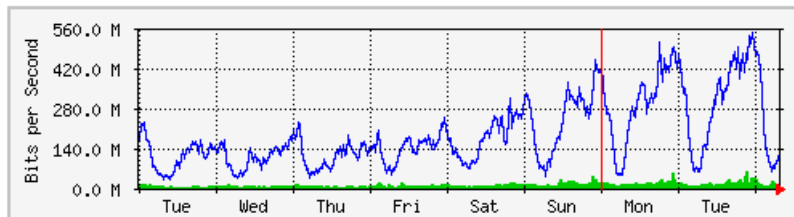

'Daily' Graph (5 Minute Average)

	Max	Average	Current
In	570.2 Mb/s (13.3%)	290.7 Mb/s (6.8%)	128.7 Mb/s (3.0%)
Out	369.7 kb/s (0.0%)	90.5 kb/s (0.0%)	48.6 kb/s (0.0%)

'Weekly' Graph (30 Minute Average)

	Max	Average	Current
In	538.1 Mb/s (12.5%)	187.3 Mb/s (4.4%)	98.5 Mb/s (2.3%)
Out	395.7 kb/s (0.1%)	95.2 kb/s (0.0%)	44.1 kb/s (0.0%)

MRTG – PFI 2

The statistics were last updated **Wednesday, 5 September 2018 at 7:52**,
at which time 'KKP1-BLOCK-F-GF-DS' had been up for **37 days, 16:43:05**.

'Daily' Graph (5 Minute Average)

	Max	Average	Current
In	68.9 Mb/s (6.9%)	16.9 Mb/s (1.7%)	13.9 Mb/s (1.4%)
Out	571.2 Mb/s (57.1%)	291.4 Mb/s (29.1%)	129.2 Mb/s (12.9%)

'Weekly' Graph (30 Minute Average)

	Max	Average	Current
In	58.3 Mb/s (5.8%)	10.9 Mb/s (1.1%)	9233.4 kb/s (0.9%)
Out	538.5 Mb/s (53.8%)	187.3 Mb/s (18.7%)	127.7 Mb/s (12.8%)

MRTG – Library Pauh Putra

The statistics were last updated **Wednesday, 5 September 2018 at 7:50**,
at which time 'LIB-1F-BICT1-DSW1' had been up for **22 days, 23:27:18**.