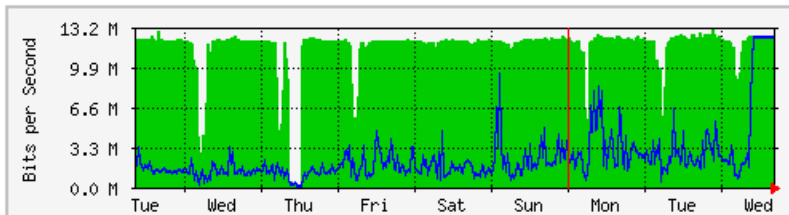

'Daily' Graph (5 Minute Average)

	Max	Average	Current
In	470.5 Mb/s (23.5%)	139.2 Mb/s (7.0%)	221.1 Mb/s (11.1%)
Out	88.9 Mb/s (4.4%)	10.6 Mb/s (0.5%)	8160.0 kb/s (0.4%)

'Weekly' Graph (30 Minute Average)

	Max	Average	Current
In	426.8 Mb/s (21.3%)	63.3 Mb/s (3.2%)	166.9 Mb/s (8.3%)
Out	38.6 Mb/s (1.9%)	4515.6 kb/s (0.2%)	5887.4 kb/s (0.3%)

MRTG – Kampus Uniciti

The statistics were last updated Wednesday, 5 September 2018 at 16:35

'Daily' Graph (5 Minute Average)

	Max	Average	Current
In	15.7 Mb/s (1.6%)	12.1 Mb/s (1.2%)	12.4 Mb/s (1.2%)
Out	13.6 Mb/s (1.4%)	4781.7 kb/s (0.5%)	12.4 Mb/s (1.2%)

'Weekly' Graph (30 Minute Average)

	Max	Average	Current
In	13.0 Mb/s (1.3%)	11.4 Mb/s (1.1%)	12.4 Mb/s (1.2%)
Out	12.4 Mb/s (1.2%)	2355.4 kb/s (0.2%)	12.4 Mb/s (1.2%)