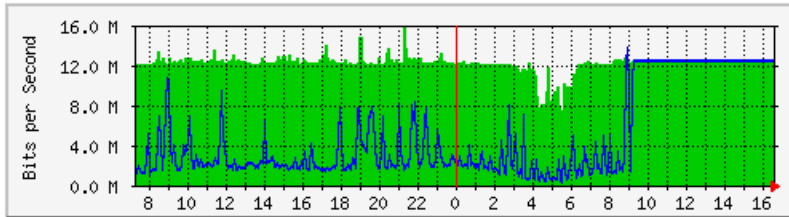

	Max	Average	Current
In	1942.8 kb/s (12.1%)	212.4 kb/s (1.3%)	417.2 kb/s (2.6%)
Out	1870.8 kb/s (11.7%)	52.0 kb/s (0.3%)	34.5 kb/s (0.2%)

MRTG – Kampus Wang Ulu

The statistics were last updated Wednesday, 5 September 2018 at 16:34,
at which time 'WANGULU.BLOCK9-GF-SW1' had been up for 2 days, 6:30:09.

'Daily' Graph (5 Minute Average)

	Max	Average	Current
In	470.5 Mb/s (23.5%)	139.2 Mb/s (7.0%)	221.1 Mb/s (11.1%)
Out	88.9 Mb/s (4.4%)	10.6 Mb/s (0.5%)	8160.0 kb/s (0.4%)

'Weekly' Graph (30 Minute Average)

	Max	Average	Current
In	426.8 Mb/s (21.3%)	63.3 Mb/s (3.2%)	166.9 Mb/s (8.3%)
Out	38.6 Mb/s (1.9%)	4515.6 kb/s (0.2%)	5887.4 kb/s (0.3%)

MRTG – Kampus Uniciti

The statistics were last updated Wednesday, 5 September 2018 at 16:35

'Daily' Graph (5 Minute Average)

	Max	Average	Current
In	15.7 Mb/s (1.6%)	12.1 Mb/s (1.2%)	12.4 Mb/s (1.2%)
Out	13.6 Mb/s (1.4%)	4781.7 kb/s (0.5%)	12.4 Mb/s (1.2%)

'Weekly' Graph (30 Minute Average)

	Max	Average	Current
In	13.0 Mb/s (1.3%)	11.4 Mb/s (1.1%)	12.4 Mb/s (1.2%)
Out	12.4 Mb/s (1.2%)	2355.4 kb/s (0.2%)	12.4 Mb/s (1.2%)