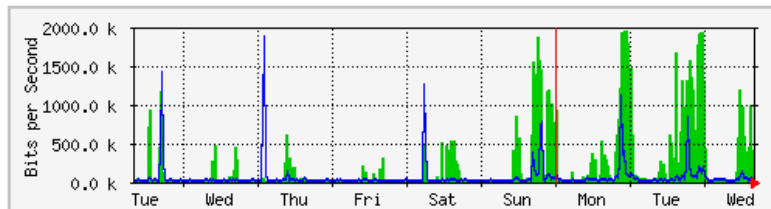

'Daily' Graph (5 Minute Average)

	Max	Average	Current
In	3751.4 kb/s (97.7%)	719.6 kb/s (18.7%)	759.4 kb/s (19.8%)
Out	1492.7 kb/s (38.9%)	689.1 kb/s (17.9%)	732.7 kb/s (19.1%)

'Weekly' Graph (30 Minute Average)

	Max	Average	Current
In	3742.1 kb/s (97.5%)	863.2 kb/s (22.5%)	971.5 kb/s (25.3%)
Out	2577.4 kb/s (67.1%)	705.0 kb/s (18.4%)	780.8 kb/s (20.3%)

MRTG – Kampus Simpang Empat

The statistics were last updated Wednesday, 5 September 2018 at 16:32, at which time 'Simpang4SRX240' had been up for 2 days, 23:22:39.

'Daily' Graph (5 Minute Average)

	Max	Average	Current
In	1962.5 kb/s (12.3%)	486.9 kb/s (3.0%)	309.7 kb/s (1.9%)
Out	1258.5 kb/s (7.9%)	57.8 kb/s (0.4%)	44.7 kb/s (0.3%)

'Weekly' Graph (30 Minute Average)

'Daily' Graph (5 Minute Average)

	Max	Average	Current
In	470.5 Mb/s (23.5%)	139.2 Mb/s (7.0%)	221.1 Mb/s (11.1%)
Out	88.9 Mb/s (4.4%)	10.6 Mb/s (0.5%)	8160.0 kb/s (0.4%)

'Weekly' Graph (30 Minute Average)