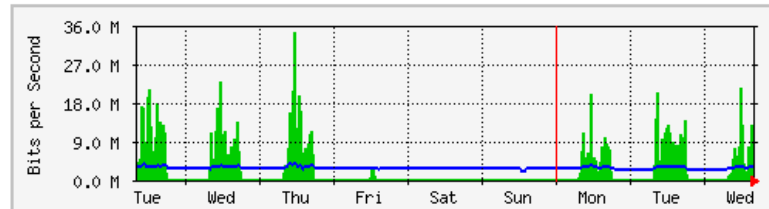

MRTG - KWSP

The statistics were last updated **Wednesday, 5 September 2018 at 16:34**,
at which time 'KWSP-NCCOM-9F-SW1' had been up for **464 days, 9:31:01**.

'Daily' Graph (5 Minute Average)

	Max	Average	Current
In	496.8 Mb/s (24.8%)	191.7 Mb/s (9.6%)	370.1 Mb/s (18.5%)
Out	96.5 Mb/s (4.8%)	21.7 Mb/s (1.1%)	27.2 Mb/s (1.4%)

'Weekly' Graph (30 Minute Average)

	Max	Average	Current
In	435.7 Mb/s (21.8%)	93.1 Mb/s (4.7%)	262.9 Mb/s (13.1%)
Out	46.4 Mb/s (2.3%)	14.4 Mb/s (0.7%)	19.6 Mb/s (1.0%)

MRTG – Jabatan Bendahari

The statistics were last updated **Wednesday, 5 September 2018 at 16:38**,
at which time 'BENDAHARI-PANTRY-1F-SWI' had been up for **30 days, 4:21:52**.

'Daily' Graph (5 Minute Average)

	Max	Average	Current
In	41.5 Mb/s (4.2%)	4923.1 kb/s (0.5%)	8112.4 kb/s (0.8%)
Out	3663.4 kb/s (0.4%)	2758.7 kb/s (0.3%)	3106.7 kb/s (0.3%)

'Weekly' Graph (30 Minute Average)