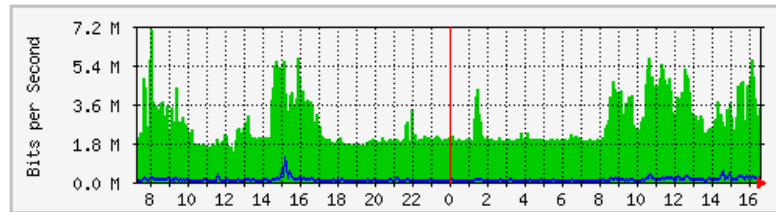

MRTG – Kampus Agrotek

The statistics were last updated **Wednesday, 5 September 2018 at 16:32**,
at which time '**Router_AgroTek.kukum.edu.my**' had been up for **2 days, 23:09:15**.

'Daily' Graph (5 Minute Average)

	Max	Average	Current
In	1186.6 kb/s (76.8%)	635.3 kb/s (41.1%)	994.5 kb/s (64.4%)
Out	1491.8 kb/s (96.6%)	337.8 kb/s (21.9%)	86.8 kb/s (5.6%)

'Weekly' Graph (30 Minute Average)

	Max	Average	Current
In	1080.3 kb/s (70.0%)	522.8 kb/s (33.9%)	905.8 kb/s (58.7%)
Out	1461.7 kb/s (94.7%)	216.5 kb/s (14.0%)	80.4 kb/s (5.2%)

MRTG – Jabatan Keselamatan

The statistics were last updated **Wednesday, 5 September 2018 at 16:35**,
at which time 'Keselamatan-Rtr' had been up for **8 days, 2:15:08**.

'Daily' Graph (5 Minute Average)

	Max	Average	Current
In	6985.0 kb/s (72.8%)	2639.6 kb/s (27.5%)	3432.5 kb/s (35.8%)
Out	1149.4 kb/s (12.0%)	92.2 kb/s (1.0%)	155.6 kb/s (1.6%)

'Weekly' Graph (30 Minute Average)

	Max	Average	Current
In	6770.2 kb/s (70.5%)	2601.6 kb/s (27.1%)	4216.9 kb/s (43.9%)
Out	500.5 kb/s (5.2%)	77.4 kb/s (0.8%)	182.2 kb/s (1.9%)