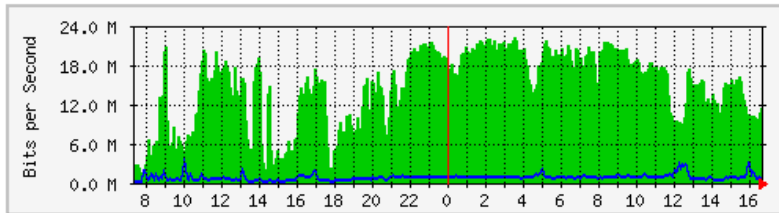

MRTG – Bumita Blok C (Student)

The statistics were last updated **Wednesday, 5 September 2018 at 16:41**,
at which time 'BUMITA-BLOK-C-SWI' had been up for **15 days, 2:26:01**.

'Daily' Graph (5 Minute Average)

	Max	Average	Current
In	22.1 Mb/s (2.2%)	14.4 Mb/s (1.4%)	11.5 Mb/s (1.2%)
Out	3548.7 kb/s (0.4%)	770.2 kb/s (0.1%)	819.4 kb/s (0.1%)