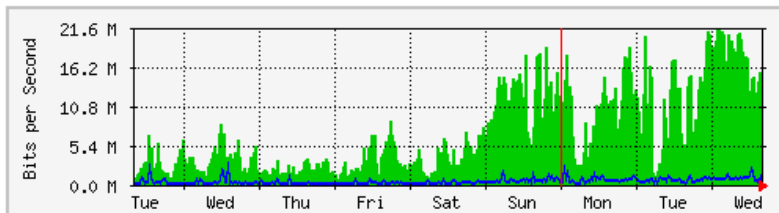

'Daily' Graph (5 Minute Average)

	Max	Average	Current
In	21.0 Mb/s (2.1%)	9442.0 kb/s (0.9%)	8753.3 kb/s (0.9%)
Out	5151.9 kb/s (0.5%)	580.2 kb/s (0.1%)	316.0 kb/s (0.0%)

'Weekly' Graph (30 Minute Average)

	Max	Average	Current
In	19.2 Mb/s (1.9%)	7297.9 kb/s (0.7%)	10.3 Mb/s (1.0%)
Out	5940.6 kb/s (0.6%)	538.0 kb/s (0.1%)	459.6 kb/s (0.0%)

MRTG – Bumita Blok C (Student)

The statistics were last updated **Wednesday, 5 September 2018 at 16:41**,
at which time 'BUMITA-BLOK-C-SWI' had been up for **15 days, 2:26:01**.

'Daily' Graph (5 Minute Average)

	Max	Average	Current
In	22.1 Mb/s (2.2%)	14.4 Mb/s (1.4%)	11.5 Mb/s (1.2%)
Out	3548.7 kb/s (0.4%)	770.2 kb/s (0.1%)	819.4 kb/s (0.1%)

'Weekly' Graph (30 Minute Average)

	Max	Average	Current
In	21.6 Mb/s (2.2%)	6907.0 kb/s (0.7%)	12.3 Mb/s (1.2%)
Out	2984.4 kb/s (0.3%)	423.9 kb/s (0.0%)	1533.8 kb/s (0.2%)