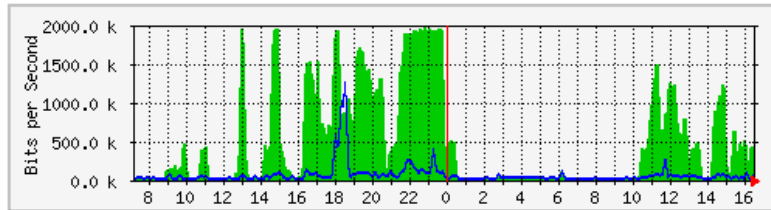

'Daily' Graph (5 Minute Average)

	Max	Average	Current
In	3751.4 kb/s (97.7%)	719.6 kb/s (18.7%)	759.4 kb/s (19.8%)
Out	1492.7 kb/s (38.9%)	689.1 kb/s (17.9%)	732.7 kb/s (19.1%)

'Weekly' Graph (30 Minute Average)

	Max	Average	Current
In	3742.1 kb/s (97.5%)	863.2 kb/s (22.5%)	971.5 kb/s (25.3%)
Out	2577.4 kb/s (67.1%)	705.0 kb/s (18.4%)	780.8 kb/s (20.3%)

MRTG – Kampus Simpang Empat

The statistics were last updated Wednesday, 5 September 2018 at 16:32, at which time 'Simpang4SRX240' had been up for 2 days, 23:22:39.

'Daily' Graph (5 Minute Average)

	Max	Average	Current
In	1962.5 kb/s (12.3%)	486.9 kb/s (3.0%)	309.7 kb/s (1.9%)
Out	1258.5 kb/s (7.9%)	57.8 kb/s (0.4%)	44.7 kb/s (0.3%)

'Weekly' Graph (30 Minute Average)