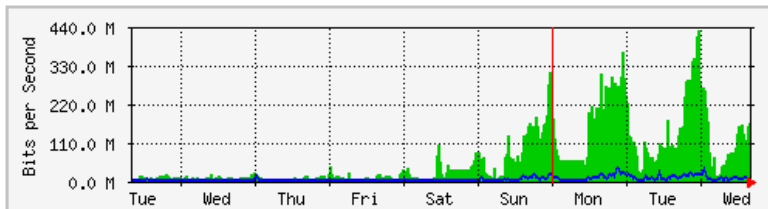

'Daily' Graph (5 Minute Average)

	Max	Average	Current
In	1962.5 kb/s (12.3%)	486.9 kb/s (3.0%)	309.7 kb/s (1.9%)
Out	1258.5 kb/s (7.9%)	57.8 kb/s (0.4%)	44.7 kb/s (0.3%)

'Weekly' Graph (30 Minute Average)

	Max	Average	Current
In	1942.8 kb/s (12.1%)	212.4 kb/s (1.3%)	417.2 kb/s (2.6%)
Out	1870.8 kb/s (11.7%)	52.0 kb/s (0.3%)	34.5 kb/s (0.2%)

MRTG – Kampus Wang Ulu

The statistics were last updated Wednesday, 5 September 2018 at 16:34,
at which time 'WANGULU.BLOCK9-GF-SW1' had been up for 2 days, 6:30:09.

'Daily' Graph (5 Minute Average)

	Max	Average	Current
In	470.5 Mb/s (23.5%)	139.2 Mb/s (7.0%)	221.1 Mb/s (11.1%)
Out	88.9 Mb/s (4.4%)	10.6 Mb/s (0.5%)	8160.0 kb/s (0.4%)

'Weekly' Graph (30 Minute Average)