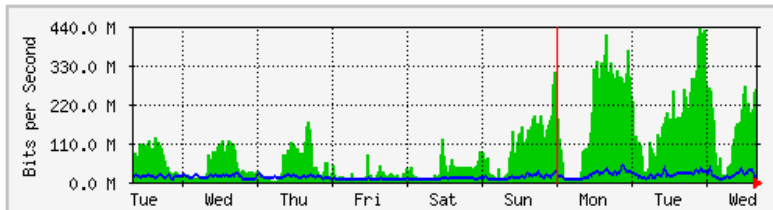

	Max	Average	Current
In	6985.0 kb/s (72.8%)	2639.6 kb/s (27.5%)	3432.5 kb/s (35.8%)
Out	1149.4 kb/s (12.0%)	92.2 kb/s (1.0%)	155.6 kb/s (1.6%)

'Weekly' Graph (30 Minute Average)

	Max	Average	Current
In	6770.2 kb/s (70.5%)	2601.6 kb/s (27.1%)	4216.9 kb/s (43.9%)
Out	500.5 kb/s (5.2%)	77.4 kb/s (0.8%)	182.2 kb/s (1.9%)

MRTG - KWSP

The statistics were last updated **Wednesday, 5 September 2018 at 16:34**,
at which time 'KWSP-NCCOM-9F-SW1' had been up for **464 days, 9:31:01**.

'Daily' Graph (5 Minute Average)

	Max	Average	Current
In	496.8 Mb/s (24.8%)	191.7 Mb/s (9.6%)	370.1 Mb/s (18.5%)
Out	96.5 Mb/s (4.8%)	21.7 Mb/s (1.1%)	27.2 Mb/s (1.4%)

'Weekly' Graph (30 Minute Average)

	Max	Average	Current
In	435.7 Mb/s (21.8%)	93.1 Mb/s (4.7%)	262.9 Mb/s (13.1%)
Out	46.4 Mb/s (2.3%)	14.4 Mb/s (0.7%)	19.6 Mb/s (1.0%)

MRTG – Jabatan Bendahari

The statistics were last updated **Wednesday, 5 September 2018 at 16:38**,
at which time 'BENDAHARI-PANTRY-1F-SWI' had been up for **30 days, 4:21:52**.

'Daily' Graph (5 Minute Average)

	Max	Average	Current
In	41.5 Mb/s (4.2%)	4923.1 kb/s (0.5%)	8112.4 kb/s (0.8%)
Out	3663.4 kb/s (0.4%)	2758.7 kb/s (0.3%)	3106.7 kb/s (0.3%)

'Weekly' Graph (30 Minute Average)