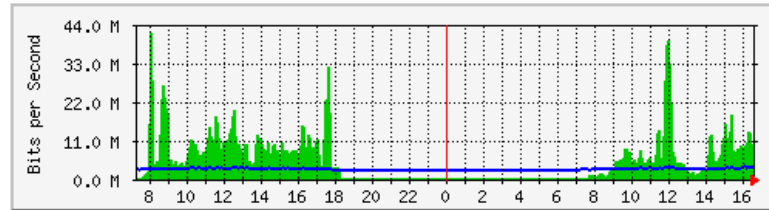

MRTG - KWSP

The statistics were last updated **Wednesday, 5 September 2018 at 16:34**,
at which time 'KWSP-NCCOM-9F-SW1' had been up for **464 days, 9:31:01**.

'Daily' Graph (5 Minute Average)

	Max	Average	Current
In	496.8 Mb/s (24.8%)	191.7 Mb/s (9.6%)	370.1 Mb/s (18.5%)
Out	96.5 Mb/s (4.8%)	21.7 Mb/s (1.1%)	27.2 Mb/s (1.4%)

'Weekly' Graph (30 Minute Average)

	Max	Average	Current
In	435.7 Mb/s (21.8%)	93.1 Mb/s (4.7%)	262.9 Mb/s (13.1%)
Out	46.4 Mb/s (2.3%)	14.4 Mb/s (0.7%)	19.6 Mb/s (1.0%)

MRTG – Jabatan Bendahari

The statistics were last updated **Wednesday, 5 September 2018 at 16:38**,
at which time 'BENDAHARI-PANTRY-1F-SWI' had been up for **30 days, 4:21:52**.

'Daily' Graph (5 Minute Average)

	Max	Average	Current
In	41.5 Mb/s (4.2%)	4923.1 kb/s (0.5%)	8112.4 kb/s (0.8%)
Out	3663.4 kb/s (0.4%)	2758.7 kb/s (0.3%)	3106.7 kb/s (0.3%)

'Weekly' Graph (30 Minute Average)