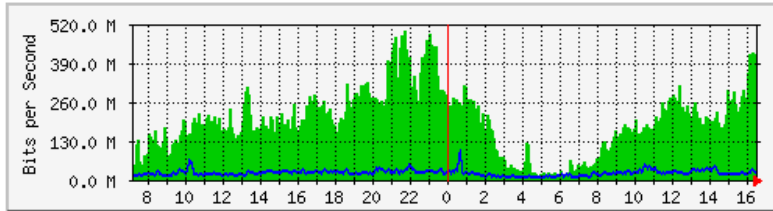

MRTG – Jabatan Keselamatan

The statistics were last updated **Wednesday, 5 September 2018 at 16:35**,
at which time 'Keselamatan-Rtr' had been up for **8 days, 2:15:08**.

'Daily' Graph (5 Minute Average)

	Max	Average	Current
In	6985.0 kb/s (72.8%)	2639.6 kb/s (27.5%)	3432.5 kb/s (35.8%)
Out	1149.4 kb/s (12.0%)	92.2 kb/s (1.0%)	155.6 kb/s (1.6%)

'Weekly' Graph (30 Minute Average)

	Max	Average	Current
In	6770.2 kb/s (70.5%)	2601.6 kb/s (27.1%)	4216.9 kb/s (43.9%)
Out	500.5 kb/s (5.2%)	77.4 kb/s (0.8%)	182.2 kb/s (1.9%)

MRTG - KWSP

The statistics were last updated **Wednesday, 5 September 2018 at 16:34**,
at which time 'KWSP-NCCOM-9F-SW1' had been up for **464 days, 9:31:01**.

'Daily' Graph (5 Minute Average)

	Max	Average	Current
In	496.8 Mb/s (24.8%)	191.7 Mb/s (9.6%)	370.1 Mb/s (18.5%)
Out	96.5 Mb/s (4.8%)	21.7 Mb/s (1.1%)	27.2 Mb/s (1.4%)