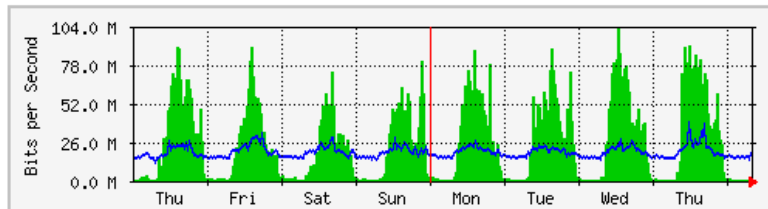

'Weekly' Graph (30 Minute Average)

	Max	Average	Current
In	58.5 Mb/s (5.9%)	23.1 Mb/s (2.3%)	14.4 Mb/s (1.4%)
Out	765.0 Mb/s (76.5%)	374.2 Mb/s (37.4%)	170.5 Mb/s (17.1%)

MRTG – Library Pauh Putra

The statistics were last updated **Friday, 5 October 2018 at 8:15**,
at which time 'LIB-1F-BICT1-DSW1' had been up for **16 days, 22:15:11**.

'Daily' Graph (5 Minute Average)

	Max	Average	Current
In	124.9 Mb/s (2.9%)	25.4 Mb/s (0.6%)	2227.9 kb/s (0.1%)
Out	85.9 Mb/s (2.0%)	19.1 Mb/s (0.4%)	17.7 Mb/s (0.4%)

'Weekly' Graph (30 Minute Average)

	Max	Average	Current
In	102.7 Mb/s (2.4%)	25.9 Mb/s (0.6%)	672.1 kb/s (0.0%)
Out	38.8 Mb/s (0.9%)	19.1 Mb/s (0.4%)	17.2 Mb/s (0.4%)

MRTG – Bumita Blok A

The statistics were last updated Friday, 5 October 2018 at 8:14,
at which time 'BUMITA-BLOK-A-SW1' had been up for 7 days, 8:08:46.

'Daily' Graph (5 Minute Average)

	Max	Average	Current
In	23.6 Mb/s (2.4%)	15.5 Mb/s (1.6%)	19.5 Mb/s (1.9%)
Out	11.9 Mb/s (1.2%)	1597.0 kb/s (0.2%)	1737.3 kb/s (0.2%)