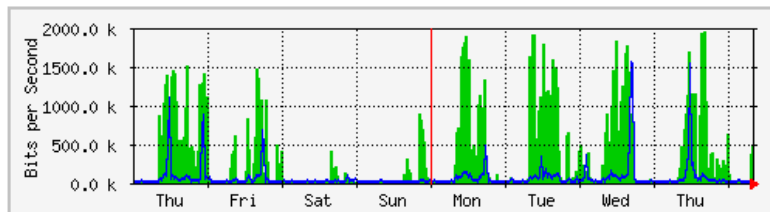

'Daily' Graph (5 Minute Average)

	Max	Average	Current
In	36.2 Mb/s (3.6%)	3117.6 kb/s (0.3%)	2998.6 kb/s (0.3%)
Out	5140.6 kb/s (0.5%)	1939.5 kb/s (0.2%)	1821.7 kb/s (0.2%)

'Weekly' Graph (30 Minute Average)

	Max	Average	Current
In	26.6 Mb/s (2.7%)	2685.0 kb/s (0.3%)	45.4 kb/s (0.0%)
Out	6817.9 kb/s (0.7%)	2062.9 kb/s (0.2%)	1708.6 kb/s (0.2%)

MRTG – Unit Kebudayaan dan Rekreasi

The statistics were last updated **Friday, 5 October 2018 at 8:14**,
at which time 'Unit_Kluster' had been up for **49 days, 11:54:47**.

'Daily' Graph (5 Minute Average)

	Max	Average	Current
In	1957.8 kb/s (24.5%)	326.8 kb/s (4.1%)	520.5 kb/s (6.5%)
Out	1738.1 kb/s (21.7%)	59.7 kb/s (0.7%)	26.7 kb/s (0.3%)

'Weekly' Graph (30 Minute Average)