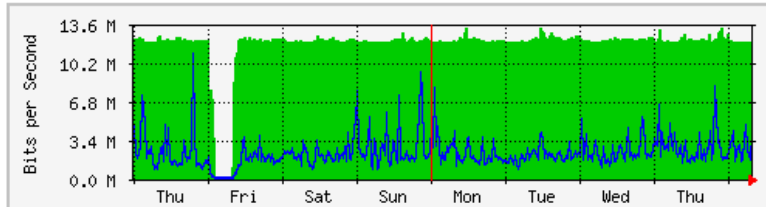

'Daily' Graph (5 Minute Average)

	Max	Average	Current
In	540.0 Mb/s (27.0%)	246.3 Mb/s (12.3%)	90.6 Mb/s (4.5%)
Out	57.8 Mb/s (2.9%)	17.3 Mb/s (0.9%)	5290.2 kb/s (0.3%)

'Weekly' Graph (30 Minute Average)

	Max	Average	Current
In	595.0 Mb/s (29.8%)	270.7 Mb/s (13.5%)	119.0 Mb/s (6.0%)
Out	53.5 Mb/s (2.7%)	17.7 Mb/s (0.9%)	7419.6 kb/s (0.4%)

MRTG – Kampus Uniciti

The statistics were last updated **Friday, 5 October 2018 at 8:09**,
at which time 'UPME-SgCucuh-CE01' had been up for 7 days, 8:07:02.

'Daily' Graph (5 Minute Average)

	Max	Average	Current
In	14.3 Mb/s (1.4%)	12.2 Mb/s (1.2%)	12.0 Mb/s (1.2%)
Out	9536.3 kb/s (1.0%)	2729.6 kb/s (0.3%)	1203.3 kb/s (0.1%)

'Weekly' Graph (30 Minute Average)