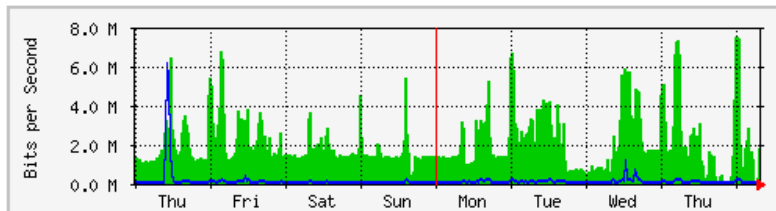

'Daily' Graph (5 Minute Average)

	Max	Average	Current
In	1183.0 kb/s (76.6%)	480.4 kb/s (31.1%)	833.1 kb/s (54.0%)
Out	1174.9 kb/s (76.1%)	59.4 kb/s (3.9%)	122.7 kb/s (7.9%)

'Weekly' Graph (30 Minute Average)

	Max	Average	Current
In	1034.8 kb/s (67.0%)	491.3 kb/s (31.8%)	879.3 kb/s (57.0%)
Out	1130.0 kb/s (73.2%)	90.7 kb/s (5.9%)	63.6 kb/s (4.1%)

MRTG – Jabatan Keselamatan

The statistics were last updated **Friday, 5 October 2018 at 8:14**,
at which time 'Keselamatan-Rtr' had been up for 3 days, 5:55:02.

'Daily' Graph (5 Minute Average)

	Max	Average	Current
In	7468.3 kb/s (77.8%)	2161.5 kb/s (22.5%)	3172.9 kb/s (33.1%)
Out	844.8 kb/s (8.8%)	72.7 kb/s (0.8%)	321.8 kb/s (3.4%)

'Weekly' Graph (30 Minute Average)