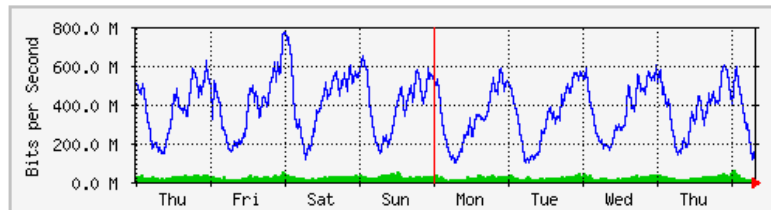

'Daily' Graph (5 Minute Average)

	Max	Average	Current
In	18.3 Mb/s (0.4%)	1042.1 kb/s (0.0%)	293.8 kb/s (0.0%)
Out	104.9 Mb/s (2.4%)	33.5 Mb/s (0.8%)	27.1 Mb/s (0.6%)

'Weekly' Graph (30 Minute Average)

	Max	Average	Current
In	25.9 Mb/s (0.6%)	1566.8 kb/s (0.0%)	275.8 kb/s (0.0%)
Out	95.7 Mb/s (2.2%)	31.0 Mb/s (0.7%)	17.3 Mb/s (0.4%)

MRTG – PFI 2

The statistics were last updated **Friday, 5 October 2018 at 8:06**,
at which time 'KKPI-BLOCK-F-GF-DS' had been up for **16 days, 17:28:41**.

'Daily' Graph (5 Minute Average)

	Max	Average	Current
In	69.6 Mb/s (7.0%)	24.3 Mb/s (2.4%)	15.1 Mb/s (1.5%)
Out	671.9 Mb/s (67.2%)	366.1 Mb/s (36.6%)	169.0 Mb/s (16.9%)

'Weekly' Graph (30 Minute Average)

	Max	Average	Current
In	58.5 Mb/s (5.9%)	23.1 Mb/s (2.3%)	14.4 Mb/s (1.4%)
Out	765.0 Mb/s (76.5%)	374.2 Mb/s (37.4%)	170.5 Mb/s (17.1%)

MRTG – Library Pauh Putra

The statistics were last updated **Friday, 5 October 2018 at 8:15**,
at which time 'LIB-1F-BICT1-DSW1' had been up for **16 days, 22:15:11**.

'Daily' Graph (5 Minute Average)

	Max	Average	Current
In	124.9 Mb/s (2.9%)	25.4 Mb/s (0.6%)	2227.9 kb/s (0.1%)
Out	85.9 Mb/s (2.0%)	19.1 Mb/s (0.4%)	17.7 Mb/s (0.4%)

'Weekly' Graph (30 Minute Average)

	Max	Average	Current
In	102.7 Mb/s (2.4%)	25.9 Mb/s (0.6%)	672.1 kb/s (0.0%)
Out	38.8 Mb/s (0.9%)	19.1 Mb/s (0.4%)	17.2 Mb/s (0.4%)