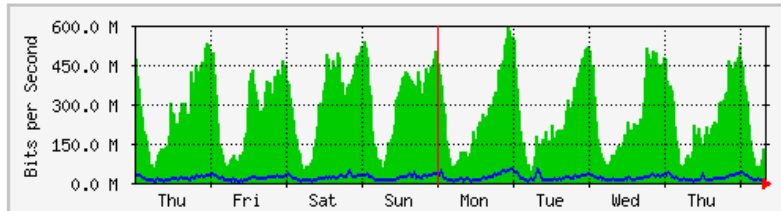

'Daily' Graph (5 Minute Average)

	Max	Average	Current
In	3166.8 kb/s (19.8%)	1748.7 kb/s (10.9%)	2751.5 kb/s (17.2%)
Out	2209.7 kb/s (13.8%)	126.2 kb/s (0.8%)	265.2 kb/s (1.7%)

'Weekly' Graph (30 Minute Average)

	Max	Average	Current
In	3135.9 kb/s (19.6%)	1461.5 kb/s (9.1%)	730.0 kb/s (4.6%)
Out	2583.0 kb/s (16.1%)	153.4 kb/s (1.0%)	36.1 kb/s (0.2%)

MRTG – Kampus Wang Ulu

The statistics were last updated Friday, 5 October 2018 at 8:09,
at which time 'WANGULU.BLOCK9-GF-SW1' had been up for 31 days, 22:05:34.

'Daily' Graph (5 Minute Average)

	Max	Average	Current
In	540.0 Mb/s (27.0%)	246.3 Mb/s (12.3%)	90.6 Mb/s (4.5%)
Out	57.8 Mb/s (2.9%)	17.3 Mb/s (0.9%)	5290.2 kb/s (0.3%)

'Weekly' Graph (30 Minute Average)