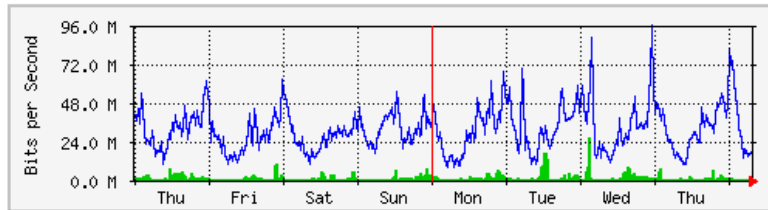

'Daily' Graph (5 Minute Average)

	Max	Average	Current
In	1957.8 kb/s (24.5%)	326.8 kb/s (4.1%)	520.5 kb/s (6.5%)
Out	1738.1 kb/s (21.7%)	59.7 kb/s (0.7%)	26.7 kb/s (0.3%)

'Weekly' Graph (30 Minute Average)

	Max	Average	Current
In	1941.5 kb/s (24.3%)	331.5 kb/s (4.1%)	499.4 kb/s (6.2%)
Out	1545.9 kb/s (19.3%)	55.9 kb/s (0.7%)	37.6 kb/s (0.5%)

MRTG – PFI

The statistics were last updated **Friday, 5 October 2018 at 8:01**,
at which time 'KKP1-BLOCK-F-GF-DS' had been up for **16 days, 17:23:45**.

'Daily' Graph (5 Minute Average)

	Max	Average	Current
In	18.3 Mb/s (0.4%)	1042.1 kb/s (0.0%)	293.8 kb/s (0.0%)
Out	104.9 Mb/s (2.4%)	33.5 Mb/s (0.8%)	27.1 Mb/s (0.6%)

'Weekly' Graph (30 Minute Average)

	Max	Average	Current
In	25.9 Mb/s (0.6%)	1566.8 kb/s (0.0%)	275.8 kb/s (0.0%)
Out	95.7 Mb/s (2.2%)	31.0 Mb/s (0.7%)	17.3 Mb/s (0.4%)