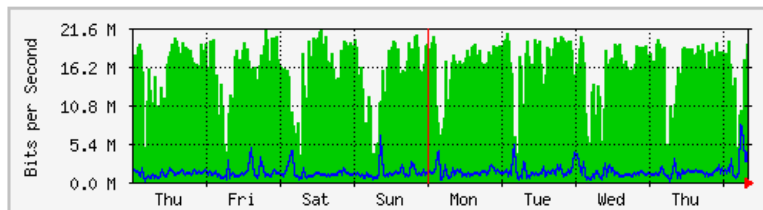

'Daily' Graph (5 Minute Average)

	Max	Average	Current
In	124.9 Mb/s (2.9%)	25.4 Mb/s (0.6%)	2227.9 kb/s (0.1%)
Out	85.9 Mb/s (2.0%)	19.1 Mb/s (0.4%)	17.7 Mb/s (0.4%)

'Weekly' Graph (30 Minute Average)

	Max	Average	Current
In	102.7 Mb/s (2.4%)	25.9 Mb/s (0.6%)	672.1 kb/s (0.0%)
Out	38.8 Mb/s (0.9%)	19.1 Mb/s (0.4%)	17.2 Mb/s (0.4%)

MRTG – Bumita Blok A

The statistics were last updated Friday, 5 October 2018 at 8:14,
at which time 'BUMITA-BLOK-A-SW1' had been up for 7 days, 8:08:46.

'Daily' Graph (5 Minute Average)

	Max	Average	Current
In	23.6 Mb/s (2.4%)	15.5 Mb/s (1.6%)	19.5 Mb/s (1.9%)
Out	11.9 Mb/s (1.2%)	1597.0 kb/s (0.2%)	1737.3 kb/s (0.2%)

'Weekly' Graph (30 Minute Average)

	Max	Average	Current
In	21.5 Mb/s (2.2%)	15.5 Mb/s (1.5%)	19.4 Mb/s (1.9%)
Out	7883.7 kb/s (0.8%)	1316.0 kb/s (0.1%)	1342.9 kb/s (0.1%)

MRTG – Bumita Blok B

The statistics were last updated **Friday, 5 October 2018 at 8:19**,
at which time 'BUMITA-BLOK-B-SW1' had been up for **5 days, 4:33:12**.