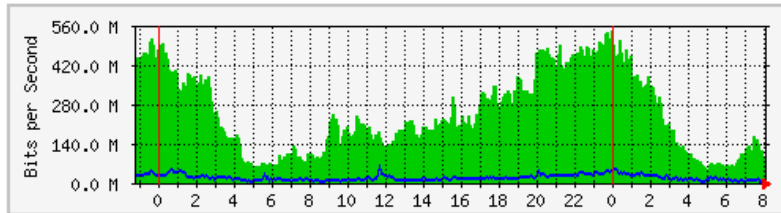

	Max	Average	Current
In	3780.8 kb/s (98.5%)	1519.5 kb/s (39.6%)	486.7 kb/s (12.7%)
Out	3644.3 kb/s (94.9%)	2861.8 kb/s (74.5%)	2894.7 kb/s (75.4%)

MRTG – Kampus Simpang Empat

The statistics were last updated **Friday, 5 October 2018 at 8:09**,
at which time '**Simpang4SRX240**' had been up for **7 days, 1:58:49**.

'Daily' Graph (5 Minute Average)

	Max	Average	Current
In	3166.8 kb/s (19.8%)	1748.7 kb/s (10.9%)	2751.5 kb/s (17.2%)
Out	2209.7 kb/s (13.8%)	126.2 kb/s (0.8%)	265.2 kb/s (1.7%)

'Weekly' Graph (30 Minute Average)

	Max	Average	Current
In	3135.9 kb/s (19.6%)	1461.5 kb/s (9.1%)	730.0 kb/s (4.6%)
Out	2583.0 kb/s (16.1%)	153.4 kb/s (1.0%)	36.1 kb/s (0.2%)

MRTG – Kampus Wang Ulu

The statistics were last updated Friday, 5 October 2018 at 8:09,
at which time 'WANGULU.BLOCK9-GF-SW1' had been up for 31 days, 22:05:34.

'Daily' Graph (5 Minute Average)

	Max	Average	Current
In	540.0 Mb/s (27.0%)	246.3 Mb/s (12.3%)	90.6 Mb/s (4.5%)
Out	57.8 Mb/s (2.9%)	17.3 Mb/s (0.9%)	5290.2 kb/s (0.3%)

'Weekly' Graph (30 Minute Average)