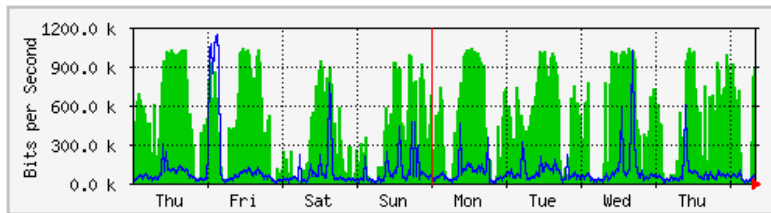

'Daily' Graph (5 Minute Average)

	Max	Average	Current
In	14.3 Mb/s (1.4%)	12.2 Mb/s (1.2%)	12.0 Mb/s (1.2%)
Out	9536.3 kb/s (1.0%)	2729.6 kb/s (0.3%)	1203.3 kb/s (0.1%)

'Weekly' Graph (30 Minute Average)

	Max	Average	Current
In	13.3 Mb/s (1.3%)	11.8 Mb/s (1.2%)	12.0 Mb/s (1.2%)
Out	11.0 Mb/s (1.1%)	2273.7 kb/s (0.2%)	3859.2 kb/s (0.4%)

MRTG – Kampus Agrotek

The statistics were last updated **Friday, 5 October 2018 at 8:09**,
at which time **'Router_AgroTek.kukum.edu.my'** had been up for **7 days, 8:08:18**.

'Daily' Graph (5 Minute Average)

	Max	Average	Current
In	1183.0 kb/s (76.6%)	480.4 kb/s (31.1%)	833.1 kb/s (54.0%)
Out	1174.9 kb/s (76.1%)	59.4 kb/s (3.9%)	122.7 kb/s (7.9%)

'Weekly' Graph (30 Minute Average)