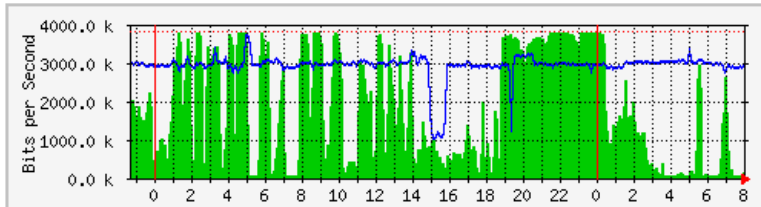

LAPORAN PENGGUNAAN BANDWIDTH DI Kampus UniMAP (SEPTEMBER 2018)

DISEDIAKAN OLEH: MOHD ZAFRI B. NORZALLI

TARIKH: 5/10/2018

MRTG - Kolej Antarabangsa (KA)

The statistics were last updated Friday, 5 October 2018 at 8:04,
at which time 'KUM-TA-RTR01.kukum.edu.my' had been up for 76 days, 8:12:30.

'Daily' Graph (5 Minute Average)

	Max	Average	Current
In	3792.1 kb/s (98.8%)	1732.2 kb/s (45.1%)	143.5 kb/s (3.7%)
Out	3718.2 kb/s (96.8%)	2914.6 kb/s (75.9%)	2905.0 kb/s (75.7%)

'Weekly' Graph (30 Minute Average)

	Max	Average	Current
In	3780.8 kb/s (98.5%)	1519.5 kb/s (39.6%)	486.7 kb/s (12.7%)
Out	3644.3 kb/s (94.9%)	2861.8 kb/s (74.5%)	2894.7 kb/s (75.4%)

MRTG – Kampus Simpang Empat

The statistics were last updated **Friday, 5 October 2018 at 8:09**,
at which time '**Simpang4SRX240**' had been up for **7 days, 1:58:49**.