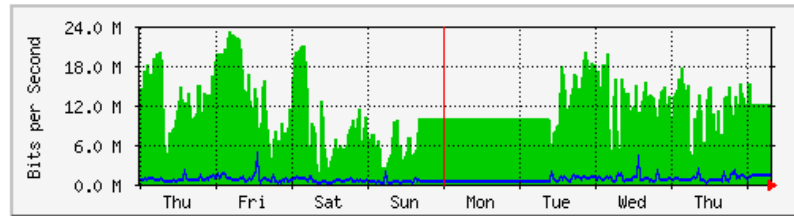

'Daily' Graph (5 Minute Average)

	Max	Average	Current
In	21.1 Mb/s (2.1%)	11.1 Mb/s (1.1%)	3572.1 kb/s (0.4%)
Out	6242.4 kb/s (0.6%)	754.3 kb/s (0.1%)	165.4 kb/s (0.0%)

'Weekly' Graph (30 Minute Average)

	Max	Average	Current
In	25.2 Mb/s (2.5%)	11.9 Mb/s (1.2%)	5580.4 kb/s (0.6%)
Out	5513.2 kb/s (0.6%)	745.7 kb/s (0.1%)	223.5 kb/s (0.0%)

MRTG – Bumita Blok C (Student)

The statistics were last updated **Friday, 5 October 2018 at 8:19**

'Daily' Graph (5 Minute Average)

	Max	Average	Current
In	19.9 Mb/s (2.0%)	11.6 Mb/s (1.2%)	12.1 Mb/s (1.2%)
Out	5462.6 kb/s (0.5%)	952.8 kb/s (0.1%)	1371.7 kb/s (0.1%)

'Weekly' Graph (30 Minute Average)