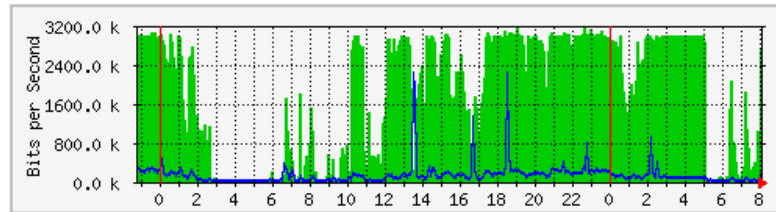

'Daily' Graph (5 Minute Average)

	Max	Average	Current
In	3792.1 kb/s (98.8%)	1732.2 kb/s (45.1%)	143.5 kb/s (3.7%)
Out	3718.2 kb/s (96.8%)	2914.6 kb/s (75.9%)	2905.0 kb/s (75.7%)

'Weekly' Graph (30 Minute Average)

	Max	Average	Current
In	3780.8 kb/s (98.5%)	1519.5 kb/s (39.6%)	486.7 kb/s (12.7%)
Out	3644.3 kb/s (94.9%)	2861.8 kb/s (74.5%)	2894.7 kb/s (75.4%)

MRTG – Kampus Simpang Empat

The statistics were last updated **Friday, 5 October 2018 at 8:09**,
at which time '**Simpang4SRX240**' had been up for **7 days, 1:58:49**.

'Daily' Graph (5 Minute Average)

	Max	Average	Current
In	3166.8 kb/s (19.8%)	1748.7 kb/s (10.9%)	2751.5 kb/s (17.2%)
Out	2209.7 kb/s (13.8%)	126.2 kb/s (0.8%)	265.2 kb/s (1.7%)

'Weekly' Graph (30 Minute Average)