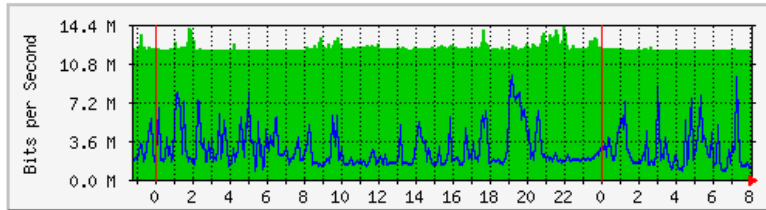

	Max	Average	Current
In	3135.9 kb/s (19.6%)	1461.5 kb/s (9.1%)	730.0 kb/s (4.6%)
Out	2583.0 kb/s (16.1%)	153.4 kb/s (1.0%)	36.1 kb/s (0.2%)

MRTG – Kampus Wang Ulu

The statistics were last updated Friday, 5 October 2018 at 8:09,
at which time 'WANGULU.BLOCK9-GF-SW1' had been up for 31 days, 22:05:34.

'Daily' Graph (5 Minute Average)

	Max	Average	Current
In	540.0 Mb/s (27.0%)	246.3 Mb/s (12.3%)	90.6 Mb/s (4.5%)
Out	57.8 Mb/s (2.9%)	17.3 Mb/s (0.9%)	5290.2 kb/s (0.3%)

'Weekly' Graph (30 Minute Average)

	Max	Average	Current
In	595.0 Mb/s (29.8%)	270.7 Mb/s (13.5%)	119.0 Mb/s (6.0%)
Out	53.5 Mb/s (2.7%)	17.7 Mb/s (0.9%)	7419.6 kb/s (0.4%)

MRTG – Kampus Uniciti

The statistics were last updated **Friday, 5 October 2018 at 8:09**,
at which time 'UPME-SgCucuh-CE01' had been up for 7 days, 8:07:02.

'Daily' Graph (5 Minute Average)

	Max	Average	Current
In	14.3 Mb/s (1.4%)	12.2 Mb/s (1.2%)	12.0 Mb/s (1.2%)
Out	9536.3 kb/s (1.0%)	2729.6 kb/s (0.3%)	1203.3 kb/s (0.1%)

'Weekly' Graph (30 Minute Average)