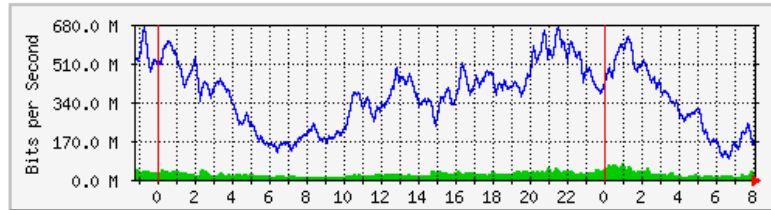

'Daily' Graph (5 Minute Average)

	Max	Average	Current
In	18.3 Mb/s (0.4%)	1042.1 kb/s (0.0%)	293.8 kb/s (0.0%)
Out	104.9 Mb/s (2.4%)	33.5 Mb/s (0.8%)	27.1 Mb/s (0.6%)

'Weekly' Graph (30 Minute Average)

	Max	Average	Current
In	25.9 Mb/s (0.6%)	1566.8 kb/s (0.0%)	275.8 kb/s (0.0%)
Out	95.7 Mb/s (2.2%)	31.0 Mb/s (0.7%)	17.3 Mb/s (0.4%)

MRTG – PFI 2

The statistics were last updated **Friday, 5 October 2018 at 8:06**,
at which time 'KKPI-BLOCK-F-GF-DS' had been up for **16 days, 17:28:41**.

'Daily' Graph (5 Minute Average)

	Max	Average	Current
In	69.6 Mb/s (7.0%)	24.3 Mb/s (2.4%)	15.1 Mb/s (1.5%)
Out	671.9 Mb/s (67.2%)	366.1 Mb/s (36.6%)	169.0 Mb/s (16.9%)

'Weekly' Graph (30 Minute Average)

	Max	Average	Current
In	58.5 Mb/s (5.9%)	23.1 Mb/s (2.3%)	14.4 Mb/s (1.4%)
Out	765.0 Mb/s (76.5%)	374.2 Mb/s (37.4%)	170.5 Mb/s (17.1%)

MRTG – Library Pauh Putra

The statistics were last updated **Friday, 5 October 2018 at 8:15**,
at which time 'LIB-1F-BICT1-DSW1' had been up for **16 days, 22:15:11**.