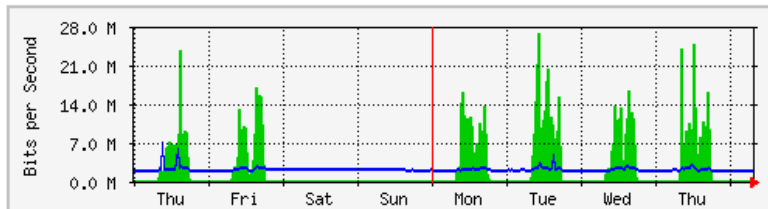

'Daily' Graph (5 Minute Average)

	Max	Average	Current
In	548.5 Mb/s (27.4%)	278.7 Mb/s (13.9%)	131.5 Mb/s (6.6%)
Out	77.9 Mb/s (3.9%)	32.7 Mb/s (1.6%)	23.9 Mb/s (1.2%)

'Weekly' Graph (30 Minute Average)

	Max	Average	Current
In	637.7 Mb/s (31.9%)	312.4 Mb/s (15.6%)	137.6 Mb/s (6.9%)
Out	67.0 Mb/s (3.3%)	32.7 Mb/s (1.6%)	26.1 Mb/s (1.3%)

MRTG – Jabatan Bendahari

The statistics were last updated **Friday, 5 October 2018 at 8:14**,
at which time '**BENDAHARI-PANTRY-1F-SWI**' had been up for **59 days, 19:57:52**.

'Daily' Graph (5 Minute Average)

	Max	Average	Current
In	36.2 Mb/s (3.6%)	3117.6 kb/s (0.3%)	2998.6 kb/s (0.3%)
Out	5140.6 kb/s (0.5%)	1939.5 kb/s (0.2%)	1821.7 kb/s (0.2%)

'Weekly' Graph (30 Minute Average)