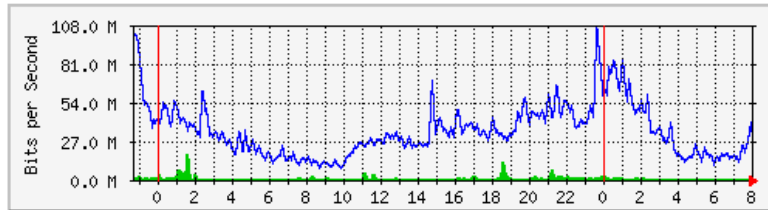

	Max	Average	Current
In	26.6 Mb/s (2.7%)	2685.0 kb/s (0.3%)	45.4 kb/s (0.0%)
Out	6817.9 kb/s (0.7%)	2062.9 kb/s (0.2%)	1708.6 kb/s (0.2%)

MRTG – Unit Kebudayaan dan Rekreasi

The statistics were last updated **Friday, 5 October 2018 at 8:14**,
at which time 'Unit_Kluster' had been up for **49 days, 11:54:47**.

'Daily' Graph (5 Minute Average)

	Max	Average	Current
In	1957.8 kb/s (24.5%)	326.8 kb/s (4.1%)	520.5 kb/s (6.5%)
Out	1738.1 kb/s (21.7%)	59.7 kb/s (0.7%)	26.7 kb/s (0.3%)

'Weekly' Graph (30 Minute Average)

	Max	Average	Current
In	1941.5 kb/s (24.3%)	331.5 kb/s (4.1%)	499.4 kb/s (6.2%)
Out	1545.9 kb/s (19.3%)	55.9 kb/s (0.7%)	37.6 kb/s (0.5%)

MRTG – PFI

The statistics were last updated **Friday, 5 October 2018 at 8:01**,
at which time 'KKP1-BLOCK-F-GF-DS' had been up for **16 days, 17:23:45**.

'Daily' Graph (5 Minute Average)

	Max	Average	Current
In	18.3 Mb/s (0.4%)	1042.1 kb/s (0.0%)	293.8 kb/s (0.0%)
Out	104.9 Mb/s (2.4%)	33.5 Mb/s (0.8%)	27.1 Mb/s (0.6%)

'Weekly' Graph (30 Minute Average)

	Max	Average	Current
In	25.9 Mb/s (0.6%)	1566.8 kb/s (0.0%)	275.8 kb/s (0.0%)
Out	95.7 Mb/s (2.2%)	31.0 Mb/s (0.7%)	17.3 Mb/s (0.4%)