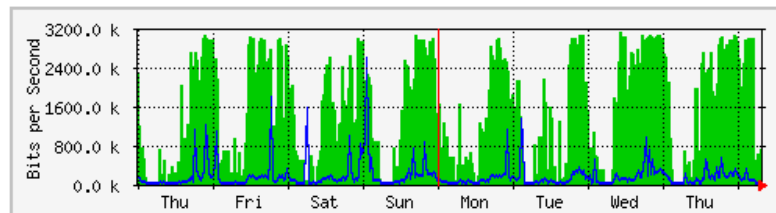

'Daily' Graph (5 Minute Average)

	Max	Average	Current
In	3792.1 kb/s (98.8%)	1732.2 kb/s (45.1%)	143.5 kb/s (3.7%)
Out	3718.2 kb/s (96.8%)	2914.6 kb/s (75.9%)	2905.0 kb/s (75.7%)

'Weekly' Graph (30 Minute Average)

	Max	Average	Current
In	3780.8 kb/s (98.5%)	1519.5 kb/s (39.6%)	486.7 kb/s (12.7%)
Out	3644.3 kb/s (94.9%)	2861.8 kb/s (74.5%)	2894.7 kb/s (75.4%)

MRTG – Kampus Simpang Empat

The statistics were last updated **Friday, 5 October 2018 at 8:09**,
at which time '**Simpang4SRX240**' had been up for **7 days, 1:58:49**.

'Daily' Graph (5 Minute Average)

	Max	Average	Current
In	3166.8 kb/s (19.8%)	1748.7 kb/s (10.9%)	2751.5 kb/s (17.2%)
Out	2209.7 kb/s (13.8%)	126.2 kb/s (0.8%)	265.2 kb/s (1.7%)

'Weekly' Graph (30 Minute Average)