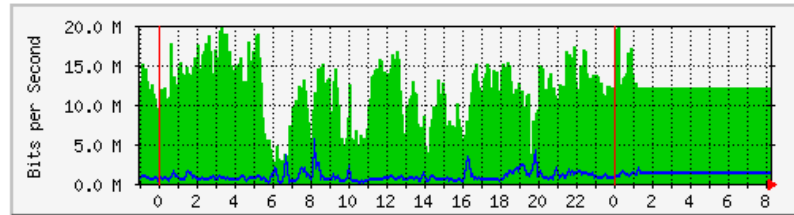

MRTG – Bumita Blok C (Student)

The statistics were last updated **Friday, 5 October 2018 at 8:19**

'Daily' Graph (5 Minute Average)

	Max	Average	Current
In	19.9 Mb/s (2.0%)	11.6 Mb/s (1.2%)	12.1 Mb/s (1.2%)
Out	5462.6 kb/s (0.5%)	952.8 kb/s (0.1%)	1371.7 kb/s (0.1%)