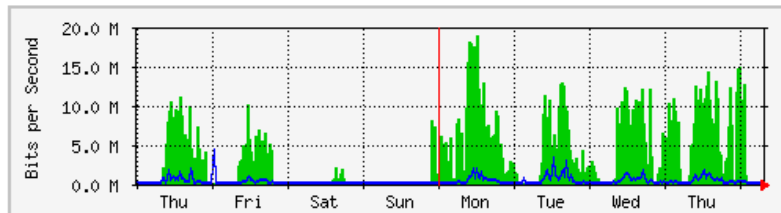

'Daily' Graph (5 Minute Average)

	Max	Average	Current
In	19.9 Mb/s (2.0%)	11.6 Mb/s (1.2%)	12.1 Mb/s (1.2%)
Out	5462.6 kb/s (0.5%)	952.8 kb/s (0.1%)	1371.7 kb/s (0.1%)

'Weekly' Graph (30 Minute Average)

	Max	Average	Current
In	23.1 Mb/s (2.3%)	11.1 Mb/s (1.1%)	12.1 Mb/s (1.2%)
Out	4630.1 kb/s (0.5%)	666.0 kb/s (0.1%)	1371.7 kb/s (0.1%)

MRTG – Bumita Blok C (Staf)

The statistics were last updated **Friday, 5 October 2018 at 8:19**,
at which time 'BLOK C-STAF-SW-2-MAIN A2N' had been up for **7 days, 8:18:50**.

'Daily' Graph (5 Minute Average)

	Max	Average	Current
In	16.4 Mb/s (16.4%)	5803.6 kb/s (5.8%)	5450.3 kb/s (5.5%)
Out	3942.7 kb/s (3.9%)	325.2 kb/s (0.3%)	171.1 kb/s (0.2%)

'Weekly' Graph (30 Minute Average)