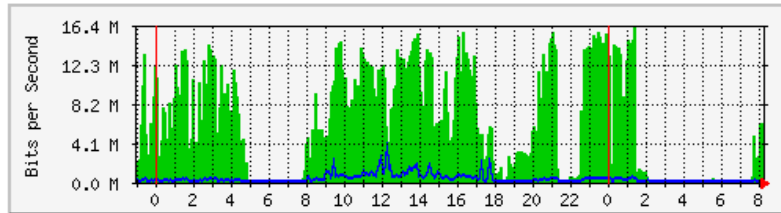

MRTG – Bumita Blok C (Staf)

The statistics were last updated **Friday, 5 October 2018 at 8:19**,
at which time 'BLOK C-STAF-SW-2-MAIN A2N' had been up for **7 days, 8:18:50**.

'Daily' Graph (5 Minute Average)

	Max	Average	Current
In	16.4 Mb/s (16.4%)	5803.6 kb/s (5.8%)	5450.3 kb/s (5.5%)
Out	3942.7 kb/s (3.9%)	325.2 kb/s (0.3%)	171.1 kb/s (0.2%)