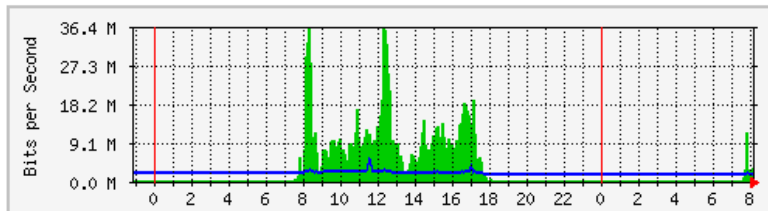

MRTG – Jabatan Bendahari

The statistics were last updated **Friday, 5 October 2018 at 8:14**,
at which time '**BENDAHARI-PANTRY-1F-SWI**' had been up for **59 days, 19:57:52**.

'Daily' Graph (5 Minute Average)

	Max	Average	Current
In	36.2 Mb/s (3.6%)	3117.6 kb/s (0.3%)	2998.6 kb/s (0.3%)
Out	5140.6 kb/s (0.5%)	1939.5 kb/s (0.2%)	1821.7 kb/s (0.2%)