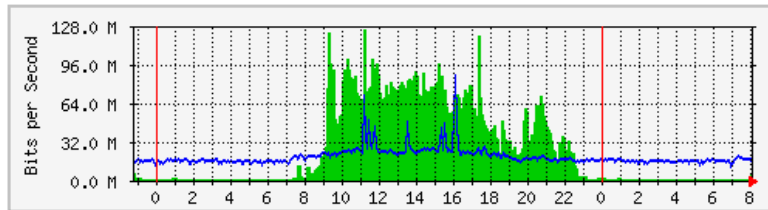

'Weekly' Graph (30 Minute Average)

	Max	Average	Current
In	58.5 Mb/s (5.9%)	23.1 Mb/s (2.3%)	14.4 Mb/s (1.4%)
Out	765.0 Mb/s (76.5%)	374.2 Mb/s (37.4%)	170.5 Mb/s (17.1%)

MRTG – Library Pauh Putra

The statistics were last updated **Friday, 5 October 2018 at 8:15**,
at which time 'LIB-1F-BICT1-DSW1' had been up for **16 days, 22:15:11**.

'Daily' Graph (5 Minute Average)

	Max	Average	Current
In	124.9 Mb/s (2.9%)	25.4 Mb/s (0.6%)	2227.9 kb/s (0.1%)
Out	85.9 Mb/s (2.0%)	19.1 Mb/s (0.4%)	17.7 Mb/s (0.4%)

'Weekly' Graph (30 Minute Average)

	Max	Average	Current
In	102.7 Mb/s (2.4%)	25.9 Mb/s (0.6%)	672.1 kb/s (0.0%)
Out	38.8 Mb/s (0.9%)	19.1 Mb/s (0.4%)	17.2 Mb/s (0.4%)

MRTG – Bumita Blok A

The statistics were last updated Friday, 5 October 2018 at 8:14,
at which time 'BUMITA-BLOK-A-SW1' had been up for 7 days, 8:08:46.

'Daily' Graph (5 Minute Average)

	Max	Average	Current
In	23.6 Mb/s (2.4%)	15.5 Mb/s (1.6%)	19.5 Mb/s (1.9%)
Out	11.9 Mb/s (1.2%)	1597.0 kb/s (0.2%)	1737.3 kb/s (0.2%)