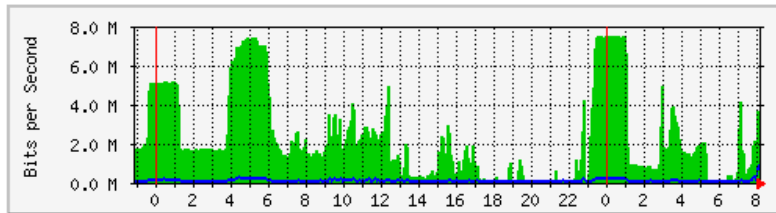

	Max	Average	Current
In	13.3 Mb/s (1.3%)	11.8 Mb/s (1.2%)	12.0 Mb/s (1.2%)
Out	11.0 Mb/s (1.1%)	2273.7 kb/s (0.2%)	3859.2 kb/s (0.4%)

MRTG – Kampus Agrotek

The statistics were last updated **Friday, 5 October 2018 at 8:09**,
at which time **'Router_AgroTek.kukum.edu.my'** had been up for **7 days, 8:08:18**.

'Daily' Graph (5 Minute Average)

	Max	Average	Current
In	1183.0 kb/s (76.6%)	480.4 kb/s (31.1%)	833.1 kb/s (54.0%)
Out	1174.9 kb/s (76.1%)	59.4 kb/s (3.9%)	122.7 kb/s (7.9%)

'Weekly' Graph (30 Minute Average)

	Max	Average	Current
In	1034.8 kb/s (67.0%)	491.3 kb/s (31.8%)	879.3 kb/s (57.0%)
Out	1130.0 kb/s (73.2%)	90.7 kb/s (5.9%)	63.6 kb/s (4.1%)

MRTG – Jabatan Keselamatan

The statistics were last updated **Friday, 5 October 2018 at 8:14**,
at which time 'Keselamatan-Rtr' had been up for 3 days, 5:55:02.

'Daily' Graph (5 Minute Average)

	Max	Average	Current
In	7468.3 kb/s (77.8%)	2161.5 kb/s (22.5%)	3172.9 kb/s (33.1%)
Out	844.8 kb/s (8.8%)	72.7 kb/s (0.8%)	321.8 kb/s (3.4%)

'Weekly' Graph (30 Minute Average)