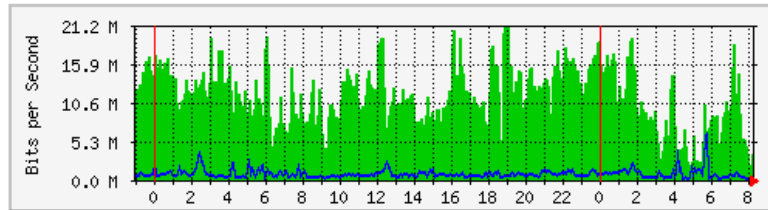

MRTG – Bumita Blok A

The statistics were last updated Friday, 5 October 2018 at 8:14,
at which time 'BUMITA-BLOK-A-SW1' had been up for 7 days, 8:08:46.

'Daily' Graph (5 Minute Average)

	Max	Average	Current
In	23.6 Mb/s (2.4%)	15.5 Mb/s (1.6%)	19.5 Mb/s (1.9%)
Out	11.9 Mb/s (1.2%)	1597.0 kb/s (0.2%)	1737.3 kb/s (0.2%)

'Weekly' Graph (30 Minute Average)

	Max	Average	Current
In	21.5 Mb/s (2.2%)	15.5 Mb/s (1.5%)	19.4 Mb/s (1.9%)
Out	7883.7 kb/s (0.8%)	1316.0 kb/s (0.1%)	1342.9 kb/s (0.1%)

MRTG – Bumita Blok B

The statistics were last updated **Friday, 5 October 2018 at 8:19**,
at which time 'BUMITA-BLOK-B-SW1' had been up for **5 days, 4:33:12**.

'Daily' Graph (5 Minute Average)

	Max	Average	Current
In	21.1 Mb/s (2.1%)	11.1 Mb/s (1.1%)	3572.1 kb/s (0.4%)
Out	6242.4 kb/s (0.6%)	754.3 kb/s (0.1%)	165.4 kb/s (0.0%)

'Weekly' Graph (30 Minute Average)