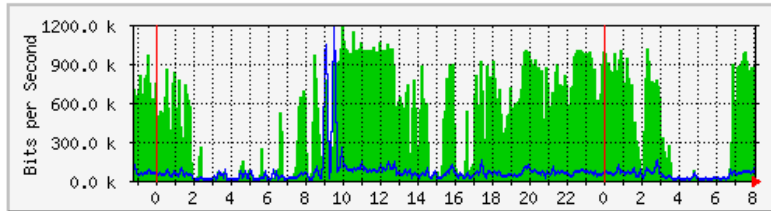

	Max	Average	Current
In	595.0 Mb/s (29.8%)	270.7 Mb/s (13.5%)	119.0 Mb/s (6.0%)
Out	53.5 Mb/s (2.7%)	17.7 Mb/s (0.9%)	7419.6 kb/s (0.4%)

MRTG – Kampus Uniciti

The statistics were last updated **Friday, 5 October 2018 at 8:09**,
at which time 'UPME-SgCucuh-CE01' had been up for 7 days, 8:07:02.

'Daily' Graph (5 Minute Average)

	Max	Average	Current
In	14.3 Mb/s (1.4%)	12.2 Mb/s (1.2%)	12.0 Mb/s (1.2%)
Out	9536.3 kb/s (1.0%)	2729.6 kb/s (0.3%)	1203.3 kb/s (0.1%)

'Weekly' Graph (30 Minute Average)

	Max	Average	Current
In	13.3 Mb/s (1.3%)	11.8 Mb/s (1.2%)	12.0 Mb/s (1.2%)
Out	11.0 Mb/s (1.1%)	2273.7 kb/s (0.2%)	3859.2 kb/s (0.4%)

MRTG – Kampus Agrotek

The statistics were last updated **Friday, 5 October 2018 at 8:09**,
at which time **'Router_AgroTek.kukum.edu.my'** had been up for **7 days, 8:08:18**.

'Daily' Graph (5 Minute Average)

	Max	Average	Current
In	1183.0 kb/s (76.6%)	480.4 kb/s (31.1%)	833.1 kb/s (54.0%)
Out	1174.9 kb/s (76.1%)	59.4 kb/s (3.9%)	122.7 kb/s (7.9%)

'Weekly' Graph (30 Minute Average)