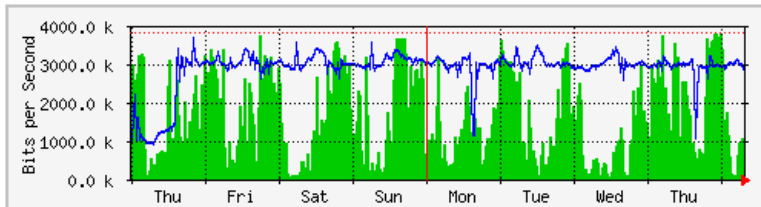

LAPORAN PENGGUNAAN BANDWIDTH DI Kampus UniMAP (SEPTEMBER 2018)

DISEDIAKAN OLEH: MOHD ZAFRI B. NORZALLI

TARIKH: 5/10/2018

MRTG - Kolej Antarabangsa (KA)

The statistics were last updated Friday, 5 October 2018 at 8:04,
at which time 'KUM-TA-RTR01.kukum.edu.my' had been up for 76 days, 8:12:30.

'Daily' Graph (5 Minute Average)

	Max	Average	Current
In	3792.1 kb/s (98.8%)	1732.2 kb/s (45.1%)	143.5 kb/s (3.7%)
Out	3718.2 kb/s (96.8%)	2914.6 kb/s (75.9%)	2905.0 kb/s (75.7%)

'Weekly' Graph (30 Minute Average)

	Max	Average	Current
In	3780.8 kb/s (98.5%)	1519.5 kb/s (39.6%)	486.7 kb/s (12.7%)
Out	3644.3 kb/s (94.9%)	2861.8 kb/s (74.5%)	2894.7 kb/s (75.4%)

MRTG – Kampus Simpang Empat

The statistics were last updated **Friday, 5 October 2018 at 8:09**,
at which time '**Simpang4SRX240**' had been up for **7 days, 1:58:49**.

'Daily' Graph (5 Minute Average)

	Max	Average	Current
In	3166.8 kb/s (19.8%)	1748.7 kb/s (10.9%)	2751.5 kb/s (17.2%)
Out	2209.7 kb/s (13.8%)	126.2 kb/s (0.8%)	265.2 kb/s (1.7%)

'Weekly' Graph (30 Minute Average)