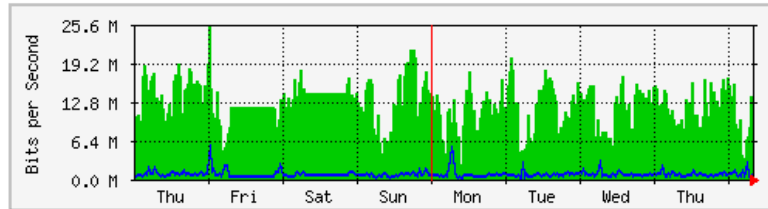

MRTG – Bumita Blok A

The statistics were last updated Friday, 5 October 2018 at 8:14,
at which time 'BUMITA-BLOK-A-SW1' had been up for 7 days, 8:08:46.

'Daily' Graph (5 Minute Average)

	Max	Average	Current
In	23.6 Mb/s (2.4%)	15.5 Mb/s (1.6%)	19.5 Mb/s (1.9%)
Out	11.9 Mb/s (1.2%)	1597.0 kb/s (0.2%)	1737.3 kb/s (0.2%)

'Weekly' Graph (30 Minute Average)

	Max	Average	Current
In	21.5 Mb/s (2.2%)	15.5 Mb/s (1.5%)	19.4 Mb/s (1.9%)
Out	7883.7 kb/s (0.8%)	1316.0 kb/s (0.1%)	1342.9 kb/s (0.1%)

MRTG – Bumita Blok B

The statistics were last updated **Friday, 5 October 2018 at 8:19**,
at which time 'BUMITA-BLOK-B-SW1' had been up for **5 days, 4:33:12**.

'Daily' Graph (5 Minute Average)

	Max	Average	Current
In	21.1 Mb/s (2.1%)	11.1 Mb/s (1.1%)	3572.1 kb/s (0.4%)
Out	6242.4 kb/s (0.6%)	754.3 kb/s (0.1%)	165.4 kb/s (0.0%)

'Weekly' Graph (30 Minute Average)