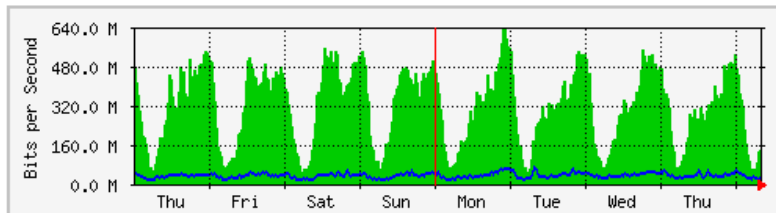

'Daily' Graph (5 Minute Average)

	Max	Average	Current
In	7468.3 kb/s (77.8%)	2161.5 kb/s (22.5%)	3172.9 kb/s (33.1%)
Out	844.8 kb/s (8.8%)	72.7 kb/s (0.8%)	321.8 kb/s (3.4%)

'Weekly' Graph (30 Minute Average)

	Max	Average	Current
In	7448.5 kb/s (77.6%)	2032.4 kb/s (21.2%)	1796.3 kb/s (18.7%)
Out	6109.0 kb/s (63.6%)	109.5 kb/s (1.1%)	54.9 kb/s (0.6%)

MRTG - KWSP

The statistics were last updated **Friday, 5 October 2018 at 8:14**,
at which time 'KWSP-NCCOM-9F-SWI' had been up for **494 days, 1:11:37**.

'Daily' Graph (5 Minute Average)

	Max	Average	Current
In	548.5 Mb/s (27.4%)	278.7 Mb/s (13.9%)	131.5 Mb/s (6.6%)
Out	77.9 Mb/s (3.9%)	32.7 Mb/s (1.6%)	23.9 Mb/s (1.2%)

'Weekly' Graph (30 Minute Average)