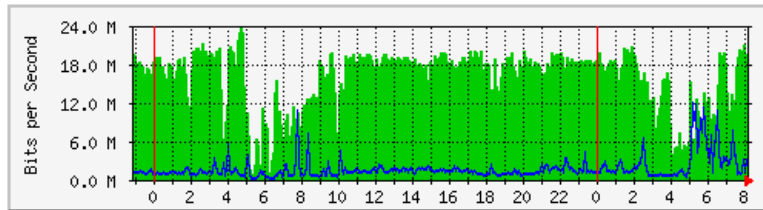

'Weekly' Graph (30 Minute Average)

	Max	Average	Current
In	58.5 Mb/s (5.9%)	23.1 Mb/s (2.3%)	14.4 Mb/s (1.4%)
Out	765.0 Mb/s (76.5%)	374.2 Mb/s (37.4%)	170.5 Mb/s (17.1%)

MRTG – Library Pauh Putra

The statistics were last updated **Friday, 5 October 2018 at 8:15**,
at which time 'LIB-1F-BICT1-DSW1' had been up for **16 days, 22:15:11**.

'Daily' Graph (5 Minute Average)

	Max	Average	Current
In	124.9 Mb/s (2.9%)	25.4 Mb/s (0.6%)	2227.9 kb/s (0.1%)
Out	85.9 Mb/s (2.0%)	19.1 Mb/s (0.4%)	17.7 Mb/s (0.4%)

'Weekly' Graph (30 Minute Average)

	Max	Average	Current
In	102.7 Mb/s (2.4%)	25.9 Mb/s (0.6%)	672.1 kb/s (0.0%)
Out	38.8 Mb/s (0.9%)	19.1 Mb/s (0.4%)	17.2 Mb/s (0.4%)

MRTG – Bumita Blok A

The statistics were last updated Friday, 5 October 2018 at 8:14,
at which time 'BUMITA-BLOK-A-SW1' had been up for 7 days, 8:08:46.

'Daily' Graph (5 Minute Average)

	Max	Average	Current
In	23.6 Mb/s (2.4%)	15.5 Mb/s (1.6%)	19.5 Mb/s (1.9%)
Out	11.9 Mb/s (1.2%)	1597.0 kb/s (0.2%)	1737.3 kb/s (0.2%)