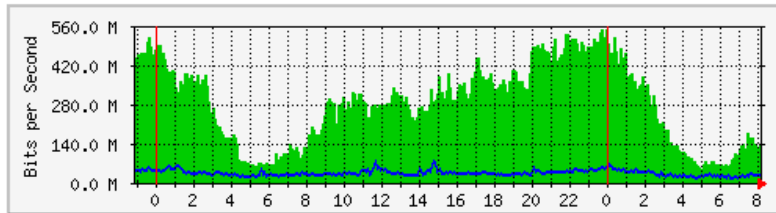

	Max	Average	Current
In	1034.8 kb/s (67.0%)	491.3 kb/s (31.8%)	879.3 kb/s (57.0%)
Out	1130.0 kb/s (73.2%)	90.7 kb/s (5.9%)	63.6 kb/s (4.1%)

MRTG – Jabatan Keselamatan

The statistics were last updated **Friday, 5 October 2018 at 8:14**,
at which time 'Keselamatan-Rtr' had been up for 3 days, 5:55:02.

'Daily' Graph (5 Minute Average)

	Max	Average	Current
In	7468.3 kb/s (77.8%)	2161.5 kb/s (22.5%)	3172.9 kb/s (33.1%)
Out	844.8 kb/s (8.8%)	72.7 kb/s (0.8%)	321.8 kb/s (3.4%)

'Weekly' Graph (30 Minute Average)

	Max	Average	Current
In	7448.5 kb/s (77.6%)	2032.4 kb/s (21.2%)	1796.3 kb/s (18.7%)
Out	6109.0 kb/s (63.6%)	109.5 kb/s (1.1%)	54.9 kb/s (0.6%)

MRTG - KWSP

The statistics were last updated **Friday, 5 October 2018 at 8:14**,
at which time 'KWSP-NCCOM-9F-SWI' had been up for **494 days, 1:11:37**.

'Daily' Graph (5 Minute Average)

	Max	Average	Current
In	548.5 Mb/s (27.4%)	278.7 Mb/s (13.9%)	131.5 Mb/s (6.6%)
Out	77.9 Mb/s (3.9%)	32.7 Mb/s (1.6%)	23.9 Mb/s (1.2%)

'Weekly' Graph (30 Minute Average)