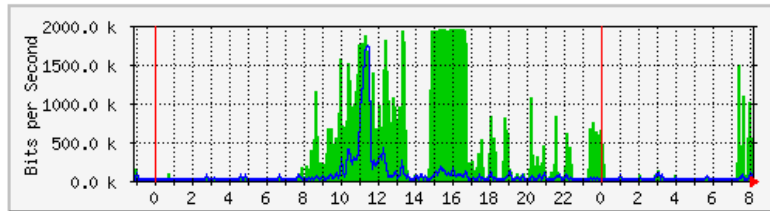

MRTG – Unit Kebudayaan dan Rekreasi

The statistics were last updated **Friday, 5 October 2018 at 8:14**,
at which time 'Unit_Kluster' had been up for **49 days, 11:54:47**.

'Daily' Graph (5 Minute Average)

	Max	Average	Current
In	1957.8 kb/s (24.5%)	326.8 kb/s (4.1%)	520.5 kb/s (6.5%)
Out	1738.1 kb/s (21.7%)	59.7 kb/s (0.7%)	26.7 kb/s (0.3%)