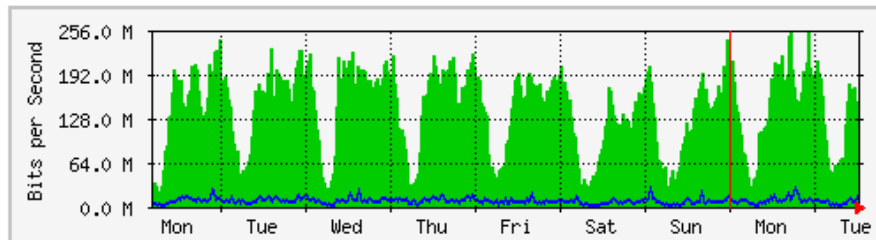

'Monthly' Graph (2 Hour Average)

	Max	Average	Current
In	3074.0 kb/s (19.2%)	1946.1 kb/s (12.2%)	1381.0 kb/s (8.6%)
Out	3294.3 kb/s (20.6%)	276.4 kb/s (1.7%)	104.5 kb/s (0.7%)

MRTG – Kampus Wang Ulu

'Weekly' Graph (30 Minute Average)

	Max	Average	Current
In	562.9 Mb/s (28.1%)	296.8 Mb/s (14.8%)	302.6 Mb/s (15.1%)
Out	143.2 Mb/s (7.2%)	25.5 Mb/s (1.3%)	16.6 Mb/s (0.8%)

'Monthly' Graph (2 Hour Average)

	Max	Average	Current
In	554.9 Mb/s (27.7%)	285.9 Mb/s (14.3%)	226.0 Mb/s (11.3%)
Out	101.9 Mb/s (5.1%)	21.5 Mb/s (1.1%)	19.6 Mb/s (1.0%)

MRTG – Kampus Uniciti

'Weekly' Graph (30 Minute Average)

	Max	Average	Current
In	254.0 Mb/s (25.4%)	140.4 Mb/s (14.0%)	131.0 Mb/s (13.1%)
Out	27.6 Mb/s (2.8%)	7621.8 kb/s (0.8%)	17.2 Mb/s (1.7%)

'Monthly' Graph (2 Hour Average)

	Max	Average	Current
In	272.2 Mb/s (27.2%)	135.5 Mb/s (13.5%)	129.6 Mb/s (13.0%)
Out	16.3 Mb/s (1.6%)	6763.4 kb/s (0.7%)	6742.4 kb/s (0.7%)

MRTG – Kampus Agrotek

`Weekly' Graph (30 Minute Average)

	Max	Average	Current
In	1017.0 kb/s (65.9%)	410.6 kb/s (26.6%)	1000.9 kb/s (64.8%)
Out	1010.6 kb/s (65.5%)	51.1 kb/s (3.3%)	448.6 kb/s (29.1%)