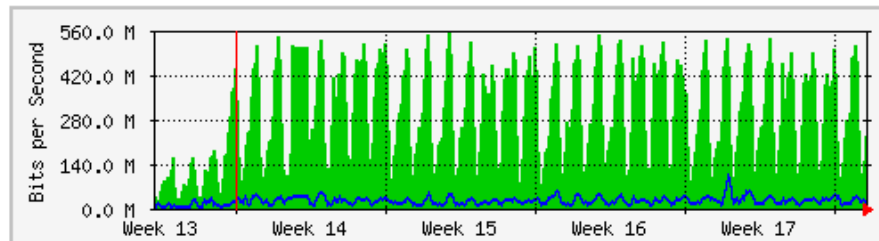

'Monthly' Graph (2 Hour Average)

	Max	Average	Current
In	3074.0 kb/s (19.2%)	1946.1 kb/s (12.2%)	1381.0 kb/s (8.6%)
Out	3294.3 kb/s (20.6%)	276.4 kb/s (1.7%)	104.5 kb/s (0.7%)

MRTG – Kampus Wang Ulu

'Weekly' Graph (30 Minute Average)

	Max	Average	Current
In	562.9 Mb/s (28.1%)	296.8 Mb/s (14.8%)	302.6 Mb/s (15.1%)
Out	143.2 Mb/s (7.2%)	25.5 Mb/s (1.3%)	16.6 Mb/s (0.8%)

'Monthly' Graph (2 Hour Average)

	Max	Average	Current
In	554.9 Mb/s (27.7%)	285.9 Mb/s (14.3%)	226.0 Mb/s (11.3%)
Out	101.9 Mb/s (5.1%)	21.5 Mb/s (1.1%)	19.6 Mb/s (1.0%)