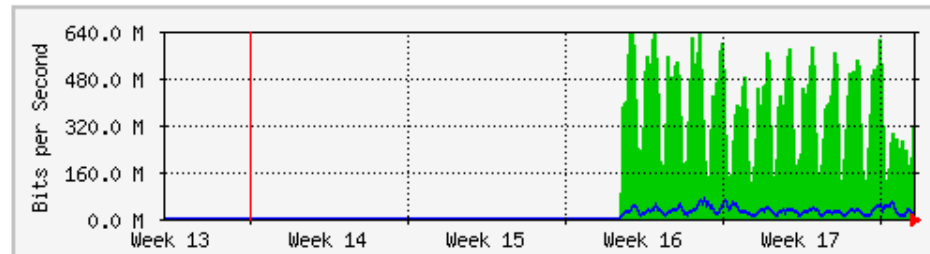

	Max	Average	Current
In	1927.7 kb/s (24.1%)	451.3 kb/s (5.6%)	5528.0 b/s (0.1%)
Out	1052.6 kb/s (13.2%)	134.7 kb/s (1.7%)	6216.0 b/s (0.1%)

MRTG – PFI

'Weekly' Graph (30 Minute Average)

	Max	Average	Current
In	351.5 Mb/s (8.2%)	2140.3 kb/s (0.0%)	176.0 b/s (0.0%)
Out	105.7 Mb/s (2.5%)	23.2 Mb/s (0.5%)	200.0 b/s (0.0%)

'Monthly' Graph (2 Hour Average)

	Max	Average	Current
In	553.6 Mb/s (12.9%)	46.8 Mb/s (1.1%)	176.0 b/s (0.0%)
Out	108.6 Mb/s (2.5%)	26.0 Mb/s (0.6%)	200.0 b/s (0.0%)

MRTG – PFI 2

'Weekly' Graph (30 Minute Average)

	Max	Average	Current
In	645.7 Mb/s (64.6%)	332.7 Mb/s (33.3%)	369.0 Mb/s (36.9%)
Out	68.1 Mb/s (6.8%)	24.2 Mb/s (2.4%)	19.8 Mb/s (2.0%)

'Monthly' Graph (2 Hour Average)

	Max	Average	Current
In	639.8 Mb/s (64.0%)	359.0 Mb/s (35.9%)	315.9 Mb/s (31.6%)
Out	64.7 Mb/s (6.5%)	26.3 Mb/s (2.6%)	23.2 Mb/s (2.3%)

MRTG – Library Pauh Putra

`Weekly' Graph (30 Minute Average)

	Max	Average	Current
In	68.2 Mb/s (1.6%)	14.6 Mb/s (0.3%)	373.4 kb/s (0.0%)
Out	8080.3 kb/s (0.2%)	709.2 kb/s (0.0%)	55.2 kb/s (0.0%)

`Monthly' Graph (2 Hour Average)