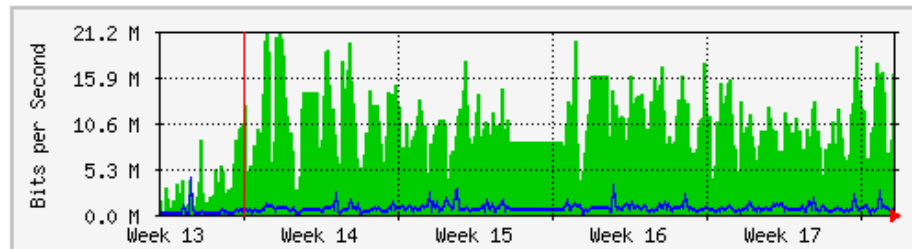

	Max	Average	Current
In	124.3 Mb/s (2.9%)	13.0 Mb/s (0.3%)	292.0 kb/s (0.0%)
Out	23.5 Mb/s (0.5%)	3571.9 kb/s (0.1%)	53.9 kb/s (0.0%)

MRTG – Bumita Blok A

'Weekly' Graph (30 Minute Average)

	Max	Average	Current
In	20.1 Mb/s (2.0%)	11.2 Mb/s (1.1%)	9868.5 kb/s (1.0%)
Out	9611.3 kb/s (1.0%)	1067.6 kb/s (0.1%)	382.3 kb/s (0.0%)

'Monthly' Graph (2 Hour Average)

	Max	Average	Current
In	21.9 Mb/s (2.2%)	8489.7 kb/s (0.8%)	9974.7 kb/s (1.0%)
Out	5691.9 kb/s (0.6%)	746.7 kb/s (0.1%)	940.5 kb/s (0.1%)

MRTG – Bumita Blok B

'Weekly' Graph (30 Minute Average)

	Max	Average	Current
In	21.4 Mb/s (2.1%)	9399.7 kb/s (0.9%)	10.6 Mb/s (1.1%)
Out	4689.6 kb/s (0.5%)	639.6 kb/s (0.1%)	737.6 kb/s (0.1%)

'Monthly' Graph (2 Hour Average)

	Max	Average	Current
In	21.1 Mb/s (2.1%)	9382.4 kb/s (0.9%)	16.2 Mb/s (1.6%)
Out	4212.1 kb/s (0.4%)	622.8 kb/s (0.1%)	999.6 kb/s (0.1%)