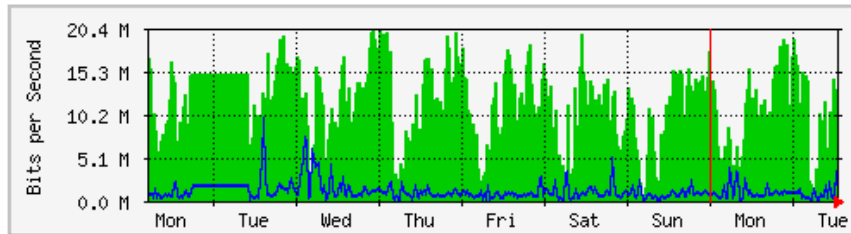

	Max	Average	Current
In	645.7 Mb/s (64.6%)	332.7 Mb/s (33.3%)	369.0 Mb/s (36.9%)
Out	68.1 Mb/s (6.8%)	24.2 Mb/s (2.4%)	19.8 Mb/s (2.0%)

'Monthly' Graph (2 Hour Average)

	Max	Average	Current
In	639.8 Mb/s (64.0%)	359.0 Mb/s (35.9%)	315.9 Mb/s (31.6%)
Out	64.7 Mb/s (6.5%)	26.3 Mb/s (2.6%)	23.2 Mb/s (2.3%)

MRTG – Library Pauh Putra

`Weekly' Graph (30 Minute Average)

	Max	Average	Current
In	68.2 Mb/s (1.6%)	14.6 Mb/s (0.3%)	373.4 kb/s (0.0%)
Out	8080.3 kb/s (0.2%)	709.2 kb/s (0.0%)	55.2 kb/s (0.0%)

`Monthly' Graph (2 Hour Average)

	Max	Average	Current
In	124.3 Mb/s (2.9%)	13.0 Mb/s (0.3%)	292.0 kb/s (0.0%)
Out	23.5 Mb/s (0.5%)	3571.9 kb/s (0.1%)	53.9 kb/s (0.0%)

MRTG – Bumita Blok A

'Weekly' Graph (30 Minute Average)

	Max	Average	Current
In	20.1 Mb/s (2.0%)	11.2 Mb/s (1.1%)	9868.5 kb/s (1.0%)
Out	9611.3 kb/s (1.0%)	1067.6 kb/s (0.1%)	382.3 kb/s (0.0%)

'Monthly' Graph (2 Hour Average)

	Max	Average	Current
In	21.9 Mb/s (2.2%)	8489.7 kb/s (0.8%)	9974.7 kb/s (1.0%)
Out	5691.9 kb/s (0.6%)	746.7 kb/s (0.1%)	940.5 kb/s (0.1%)

MRTG – Bumita Blok B

'Weekly' Graph (30 Minute Average)