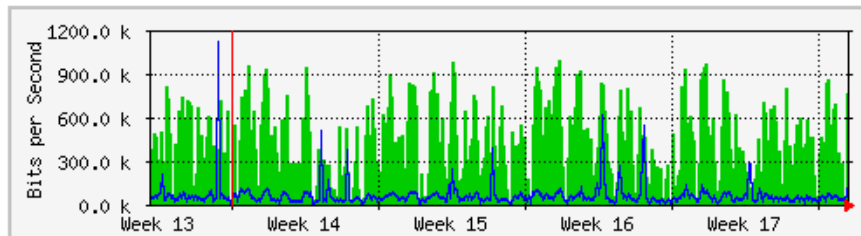

MRTG – Kampus Uniciti

'Weekly' Graph (30 Minute Average)

	Max	Average	Current
In	254.0 Mb/s (25.4%)	140.4 Mb/s (14.0%)	131.0 Mb/s (13.1%)
Out	27.6 Mb/s (2.8%)	7621.8 kb/s (0.8%)	17.2 Mb/s (1.7%)

'Monthly' Graph (2 Hour Average)

	Max	Average	Current
In	272.2 Mb/s (27.2%)	135.5 Mb/s (13.5%)	129.6 Mb/s (13.0%)
Out	16.3 Mb/s (1.6%)	6763.4 kb/s (0.7%)	6742.4 kb/s (0.7%)

MRTG – Kampus Agrotek

`Weekly' Graph (30 Minute Average)

	Max	Average	Current
In	1017.0 kb/s (65.9%)	410.6 kb/s (26.6%)	1000.9 kb/s (64.8%)
Out	1010.6 kb/s (65.5%)	51.1 kb/s (3.3%)	448.6 kb/s (29.1%)

`Monthly' Graph (2 Hour Average)

	Max	Average	Current
In	987.3 kb/s (63.9%)	397.8 kb/s (25.8%)	758.4 kb/s (49.1%)
Out	1106.0 kb/s (71.6%)	55.5 kb/s (3.6%)	132.5 kb/s (8.6%)

MRTG – Jabatan Keselamatan

'Weekly' Graph (30 Minute Average)

	Max	Average	Current
In	2304.1 kb/s (24.0%)	51.9 kb/s (0.5%)	46.2 kb/s (0.5%)
Out	89.8 kb/s (0.9%)	13.5 kb/s (0.1%)	51.3 kb/s (0.5%)

'Monthly' Graph (2 Hour Average)

	Max	Average	Current
In	2265.7 kb/s (23.6%)	92.9 kb/s (1.0%)	19.0 kb/s (0.2%)
Out	103.2 kb/s (1.1%)	17.7 kb/s (0.2%)	21.4 kb/s (0.2%)