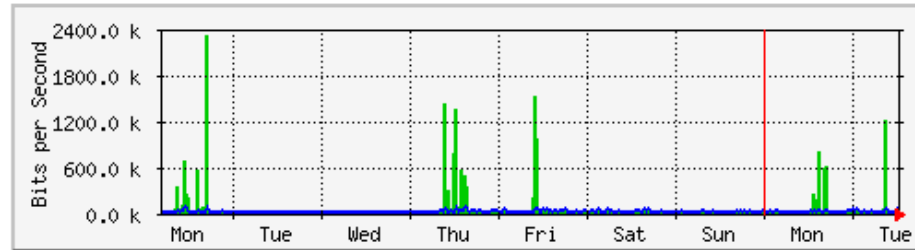

MRTG – Kampus Uniciti

'Weekly' Graph (30 Minute Average)

	Max	Average	Current
In	254.0 Mb/s (25.4%)	140.4 Mb/s (14.0%)	131.0 Mb/s (13.1%)
Out	27.6 Mb/s (2.8%)	7621.8 kb/s (0.8%)	17.2 Mb/s (1.7%)

'Monthly' Graph (2 Hour Average)

	Max	Average	Current
In	272.2 Mb/s (27.2%)	135.5 Mb/s (13.5%)	129.6 Mb/s (13.0%)
Out	16.3 Mb/s (1.6%)	6763.4 kb/s (0.7%)	6742.4 kb/s (0.7%)

MRTG – Kampus Agrotek

`Weekly' Graph (30 Minute Average)

	Max	Average	Current
In	1017.0 kb/s (65.9%)	410.6 kb/s (26.6%)	1000.9 kb/s (64.8%)
Out	1010.6 kb/s (65.5%)	51.1 kb/s (3.3%)	448.6 kb/s (29.1%)

`Monthly' Graph (2 Hour Average)

	Max	Average	Current
In	987.3 kb/s (63.9%)	397.8 kb/s (25.8%)	758.4 kb/s (49.1%)
Out	1106.0 kb/s (71.6%)	55.5 kb/s (3.6%)	132.5 kb/s (8.6%)

MRTG – Jabatan Keselamatan

'Weekly' Graph (30 Minute Average)

	Max	Average	Current
In	2304.1 kb/s (24.0%)	51.9 kb/s (0.5%)	46.2 kb/s (0.5%)
Out	89.8 kb/s (0.9%)	13.5 kb/s (0.1%)	51.3 kb/s (0.5%)

'Monthly' Graph (2 Hour Average)

	Max	Average	Current
In	2265.7 kb/s (23.6%)	92.9 kb/s (1.0%)	19.0 kb/s (0.2%)
Out	103.2 kb/s (1.1%)	17.7 kb/s (0.2%)	21.4 kb/s (0.2%)