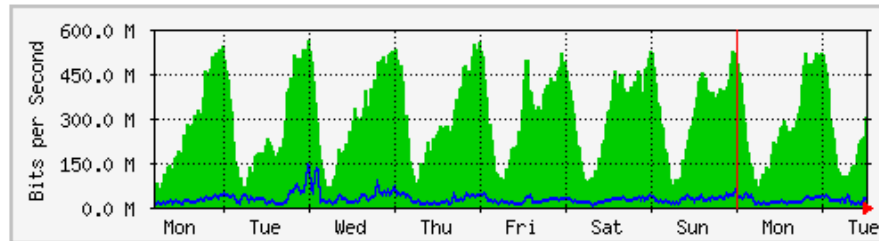

LAPORAN PENGGUNAAN BANDWIDTH DI Kampus UniMAP (APRIL 2019)

Disediakan oleh: Mohd Zhafri B. Norzalli

Tarikh: 30/4/2019

MRTG – Kampus Simbang Empat

'Weekly' Graph (30 Minute Average)

	Max	Average	Current
In	3222.4 kb/s (20.1%)	2309.9 kb/s (14.4%)	1152.2 kb/s (7.2%)
Out	3188.5 kb/s (19.9%)	329.2 kb/s (2.1%)	92.0 kb/s (0.6%)

'Monthly' Graph (2 Hour Average)

	Max	Average	Current
In	3074.0 kb/s (19.2%)	1946.1 kb/s (12.2%)	1381.0 kb/s (8.6%)
Out	3294.3 kb/s (20.6%)	276.4 kb/s (1.7%)	104.5 kb/s (0.7%)

MRTG – Kampus Wang Ulu

'Weekly' Graph (30 Minute Average)

	Max	Average	Current
In	562.9 Mb/s (28.1%)	296.8 Mb/s (14.8%)	302.6 Mb/s (15.1%)
Out	143.2 Mb/s (7.2%)	25.5 Mb/s (1.3%)	16.6 Mb/s (0.8%)

'Monthly' Graph (2 Hour Average)

	Max	Average	Current
In	554.9 Mb/s (27.7%)	285.9 Mb/s (14.3%)	226.0 Mb/s (11.3%)
Out	101.9 Mb/s (5.1%)	21.5 Mb/s (1.1%)	19.6 Mb/s (1.0%)