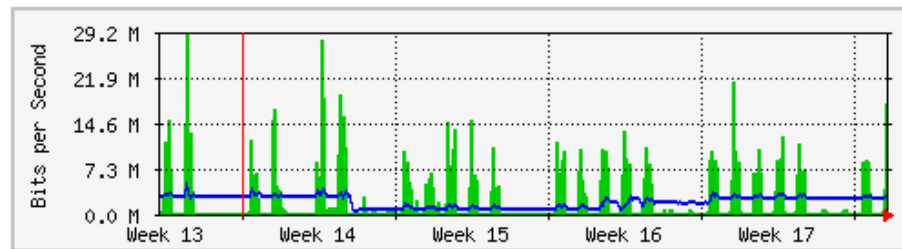

MRTG - KWSP

'Weekly' Graph (30 Minute Average)

	Max	Average	Current
In	616.0 Mb/s (30.8%)	345.8 Mb/s (17.3%)	408.2 Mb/s (20.4%)
Out	154.3 Mb/s (7.7%)	37.3 Mb/s (1.9%)	31.2 Mb/s (1.6%)

'Monthly' Graph (2 Hour Average)

	Max	Average	Current
In	610.3 Mb/s (30.5%)	334.1 Mb/s (16.7%)	345.5 Mb/s (17.3%)
Out	113.3 Mb/s (5.7%)	32.9 Mb/s (1.6%)	39.5 Mb/s (2.0%)

MRTG – Jabatan Bendahari

'Weekly' Graph (30 Minute Average)

	Max	Average	Current
In	49.8 Mb/s (5.0%)	2722.2 kb/s (0.3%)	7354.6 kb/s (0.7%)
Out	4350.8 kb/s (0.4%)	2591.7 kb/s (0.3%)	3242.6 kb/s (0.3%)

'Monthly' Graph (2 Hour Average)

	Max	Average	Current
In	28.8 Mb/s (2.9%)	2433.6 kb/s (0.2%)	17.6 Mb/s (1.8%)
Out	4745.2 kb/s (0.5%)	1952.6 kb/s (0.2%)	3092.7 kb/s (0.3%)

MRTG – Unit Kebudayaan dan Rekreasi