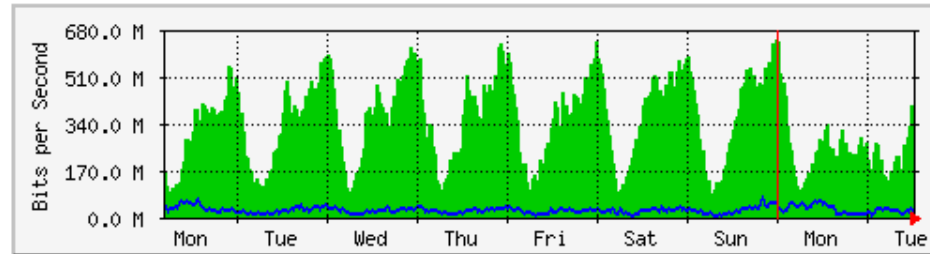

'Weekly' Graph (30 Minute Average)

	Max	Average	Current
In	1923.4 kb/s (24.0%)	259.0 kb/s (3.2%)	20.6 kb/s (0.3%)
Out	1341.6 kb/s (16.8%)	48.0 kb/s (0.6%)	22.4 kb/s (0.3%)

'Monthly' Graph (2 Hour Average)

	Max	Average	Current
In	1927.7 kb/s (24.1%)	451.3 kb/s (5.6%)	5528.0 b/s (0.1%)
Out	1052.6 kb/s (13.2%)	134.7 kb/s (1.7%)	6216.0 b/s (0.1%)

MRTG – PFI

'Weekly' Graph (30 Minute Average)

	Max	Average	Current
In	351.5 Mb/s (8.2%)	2140.3 kb/s (0.0%)	176.0 b/s (0.0%)
Out	105.7 Mb/s (2.5%)	23.2 Mb/s (0.5%)	200.0 b/s (0.0%)

'Monthly' Graph (2 Hour Average)

	Max	Average	Current
In	553.6 Mb/s (12.9%)	46.8 Mb/s (1.1%)	176.0 b/s (0.0%)
Out	108.6 Mb/s (2.5%)	26.0 Mb/s (0.6%)	200.0 b/s (0.0%)

MRTG – PFI 2

'Weekly' Graph (30 Minute Average)

	Max	Average	Current
In	645.7 Mb/s (64.6%)	332.7 Mb/s (33.3%)	369.0 Mb/s (36.9%)
Out	68.1 Mb/s (6.8%)	24.2 Mb/s (2.4%)	19.8 Mb/s (2.0%)

'Monthly' Graph (2 Hour Average)

	Max	Average	Current
In	639.8 Mb/s (64.0%)	359.0 Mb/s (35.9%)	315.9 Mb/s (31.6%)
Out	64.7 Mb/s (6.5%)	26.3 Mb/s (2.6%)	23.2 Mb/s (2.3%)