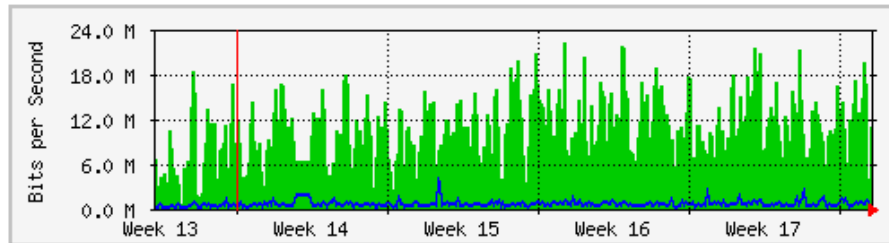

'Monthly' Graph (2 Hour Average)

	Max	Average	Current
In	21.9 Mb/s (2.2%)	8489.7 kb/s (0.8%)	9974.7 kb/s (1.0%)
Out	5691.9 kb/s (0.6%)	746.7 kb/s (0.1%)	940.5 kb/s (0.1%)

MRTG – Bumita Blok B

'Weekly' Graph (30 Minute Average)

	Max	Average	Current
In	21.4 Mb/s (2.1%)	9399.7 kb/s (0.9%)	10.6 Mb/s (1.1%)
Out	4689.6 kb/s (0.5%)	639.6 kb/s (0.1%)	737.6 kb/s (0.1%)

'Monthly' Graph (2 Hour Average)

	Max	Average	Current
In	21.1 Mb/s (2.1%)	9382.4 kb/s (0.9%)	16.2 Mb/s (1.6%)
Out	4212.1 kb/s (0.4%)	622.8 kb/s (0.1%)	999.6 kb/s (0.1%)

MRTG – Bumita Blok C (Student)

'Weekly' Graph (30 Minute Average)

	Max	Average	Current
In	22.9 Mb/s (2.3%)	11.1 Mb/s (1.1%)	8652.2 kb/s (0.9%)
Out	5409.7 kb/s (0.5%)	662.1 kb/s (0.1%)	948.7 kb/s (0.1%)

'Monthly' Graph (2 Hour Average)