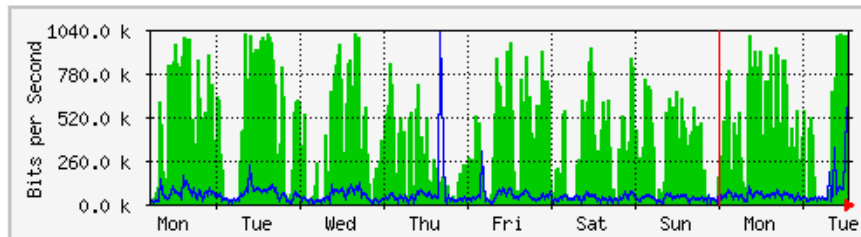

	Max	Average	Current
In	562.9 Mb/s (28.1%)	296.8 Mb/s (14.8%)	302.6 Mb/s (15.1%)
Out	143.2 Mb/s (7.2%)	25.5 Mb/s (1.3%)	16.6 Mb/s (0.8%)

'Monthly' Graph (2 Hour Average)

	Max	Average	Current
In	554.9 Mb/s (27.7%)	285.9 Mb/s (14.3%)	226.0 Mb/s (11.3%)
Out	101.9 Mb/s (5.1%)	21.5 Mb/s (1.1%)	19.6 Mb/s (1.0%)

MRTG – Kampus Uniciti

'Weekly' Graph (30 Minute Average)

	Max	Average	Current
In	254.0 Mb/s (25.4%)	140.4 Mb/s (14.0%)	131.0 Mb/s (13.1%)
Out	27.6 Mb/s (2.8%)	7621.8 kb/s (0.8%)	17.2 Mb/s (1.7%)

'Monthly' Graph (2 Hour Average)

	Max	Average	Current
In	272.2 Mb/s (27.2%)	135.5 Mb/s (13.5%)	129.6 Mb/s (13.0%)
Out	16.3 Mb/s (1.6%)	6763.4 kb/s (0.7%)	6742.4 kb/s (0.7%)

MRTG – Kampus Agrotek

`Weekly' Graph (30 Minute Average)

	Max	Average	Current
In	1017.0 kb/s (65.9%)	410.6 kb/s (26.6%)	1000.9 kb/s (64.8%)
Out	1010.6 kb/s (65.5%)	51.1 kb/s (3.3%)	448.6 kb/s (29.1%)

`Monthly' Graph (2 Hour Average)

	Max	Average	Current
In	987.3 kb/s (63.9%)	397.8 kb/s (25.8%)	758.4 kb/s (49.1%)
Out	1106.0 kb/s (71.6%)	55.5 kb/s (3.6%)	132.5 kb/s (8.6%)

MRTG – Jabatan Keselamatan

'Weekly' Graph (30 Minute Average)