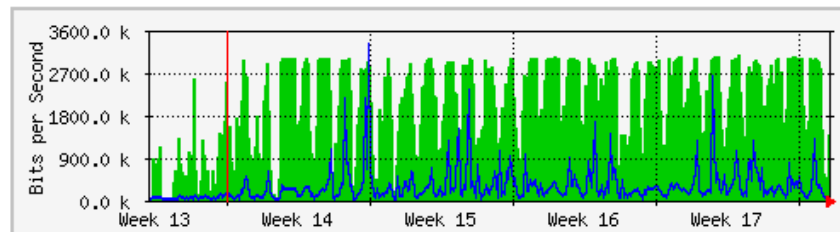

LAPORAN PENGGUNAAN BANDWIDTH DI Kampus UniMAP (APRIL 2019)

Disediakan oleh: Mohd Zhafri B. Norzalli

Tarikh: 30/4/2019

MRTG – Kampus Simbang Empat

'Weekly' Graph (30 Minute Average)

	Max	Average	Current
In	3222.4 kb/s (20.1%)	2309.9 kb/s (14.4%)	1152.2 kb/s (7.2%)
Out	3188.5 kb/s (19.9%)	329.2 kb/s (2.1%)	92.0 kb/s (0.6%)

'Monthly' Graph (2 Hour Average)

	Max	Average	Current
In	3074.0 kb/s (19.2%)	1946.1 kb/s (12.2%)	1381.0 kb/s (8.6%)
Out	3294.3 kb/s (20.6%)	276.4 kb/s (1.7%)	104.5 kb/s (0.7%)

MRTG – Kampus Wang Ulu

'Weekly' Graph (30 Minute Average)

	Max	Average	Current
In	562.9 Mb/s (28.1%)	296.8 Mb/s (14.8%)	302.6 Mb/s (15.1%)
Out	143.2 Mb/s (7.2%)	25.5 Mb/s (1.3%)	16.6 Mb/s (0.8%)

'Monthly' Graph (2 Hour Average)

	Max	Average	Current
In	554.9 Mb/s (27.7%)	285.9 Mb/s (14.3%)	226.0 Mb/s (11.3%)
Out	101.9 Mb/s (5.1%)	21.5 Mb/s (1.1%)	19.6 Mb/s (1.0%)