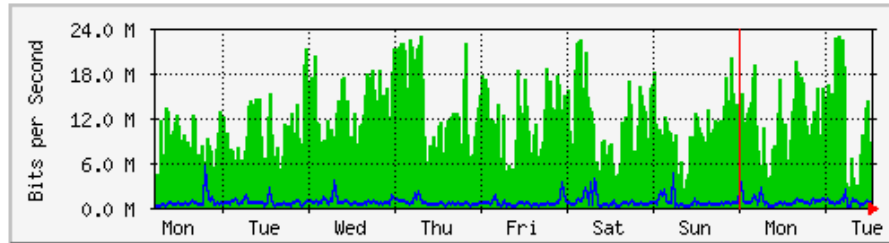

'Monthly' Graph (2 Hour Average)

	Max	Average	Current
In	21.9 Mb/s (2.2%)	8489.7 kb/s (0.8%)	9974.7 kb/s (1.0%)
Out	5691.9 kb/s (0.6%)	746.7 kb/s (0.1%)	940.5 kb/s (0.1%)

MRTG – Bumita Blok B

'Weekly' Graph (30 Minute Average)

	Max	Average	Current
In	21.4 Mb/s (2.1%)	9399.7 kb/s (0.9%)	10.6 Mb/s (1.1%)
Out	4689.6 kb/s (0.5%)	639.6 kb/s (0.1%)	737.6 kb/s (0.1%)

'Monthly' Graph (2 Hour Average)

	Max	Average	Current
In	21.1 Mb/s (2.1%)	9382.4 kb/s (0.9%)	16.2 Mb/s (1.6%)
Out	4212.1 kb/s (0.4%)	622.8 kb/s (0.1%)	999.6 kb/s (0.1%)

MRTG – Bumita Blok C (Student)

'Weekly' Graph (30 Minute Average)

	Max	Average	Current
In	22.9 Mb/s (2.3%)	11.1 Mb/s (1.1%)	8652.2 kb/s (0.9%)
Out	5409.7 kb/s (0.5%)	662.1 kb/s (0.1%)	948.7 kb/s (0.1%)

'Monthly' Graph (2 Hour Average)