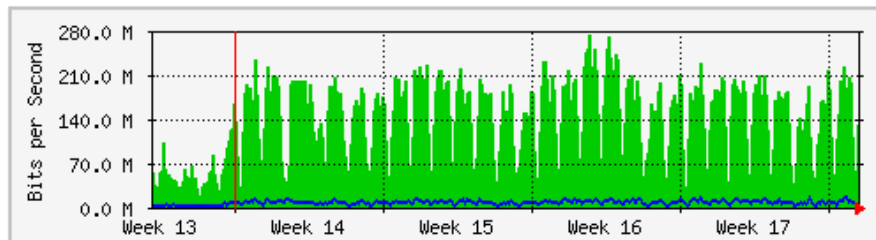

'Monthly' Graph (2 Hour Average)

	Max	Average	Current
In	3074.0 kb/s (19.2%)	1946.1 kb/s (12.2%)	1381.0 kb/s (8.6%)
Out	3294.3 kb/s (20.6%)	276.4 kb/s (1.7%)	104.5 kb/s (0.7%)

MRTG – Kampus Wang Ulu

'Weekly' Graph (30 Minute Average)

	Max	Average	Current
In	562.9 Mb/s (28.1%)	296.8 Mb/s (14.8%)	302.6 Mb/s (15.1%)
Out	143.2 Mb/s (7.2%)	25.5 Mb/s (1.3%)	16.6 Mb/s (0.8%)

'Monthly' Graph (2 Hour Average)

	Max	Average	Current
In	554.9 Mb/s (27.7%)	285.9 Mb/s (14.3%)	226.0 Mb/s (11.3%)
Out	101.9 Mb/s (5.1%)	21.5 Mb/s (1.1%)	19.6 Mb/s (1.0%)

MRTG – Kampus Uniciti

'Weekly' Graph (30 Minute Average)

	Max	Average	Current
In	254.0 Mb/s (25.4%)	140.4 Mb/s (14.0%)	131.0 Mb/s (13.1%)
Out	27.6 Mb/s (2.8%)	7621.8 kb/s (0.8%)	17.2 Mb/s (1.7%)

'Monthly' Graph (2 Hour Average)

	Max	Average	Current
In	272.2 Mb/s (27.2%)	135.5 Mb/s (13.5%)	129.6 Mb/s (13.0%)
Out	16.3 Mb/s (1.6%)	6763.4 kb/s (0.7%)	6742.4 kb/s (0.7%)

MRTG – Kampus Agrotek

`Weekly' Graph (30 Minute Average)

	Max	Average	Current
In	1017.0 kb/s (65.9%)	410.6 kb/s (26.6%)	1000.9 kb/s (64.8%)
Out	1010.6 kb/s (65.5%)	51.1 kb/s (3.3%)	448.6 kb/s (29.1%)