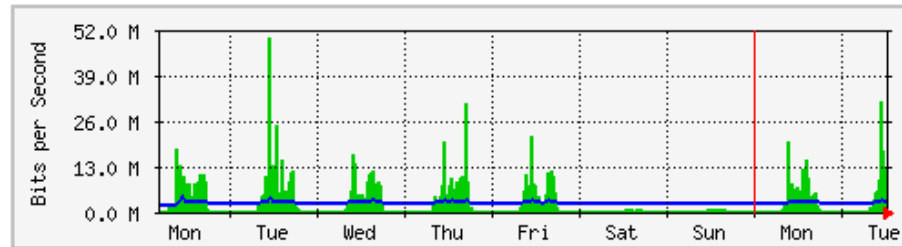

	Max	Average	Current
In	2304.1 kb/s (24.0%)	51.9 kb/s (0.5%)	46.2 kb/s (0.5%)
Out	89.8 kb/s (0.9%)	13.5 kb/s (0.1%)	51.3 kb/s (0.5%)

'Monthly' Graph (2 Hour Average)

	Max	Average	Current
In	2265.7 kb/s (23.6%)	92.9 kb/s (1.0%)	19.0 kb/s (0.2%)
Out	103.2 kb/s (1.1%)	17.7 kb/s (0.2%)	21.4 kb/s (0.2%)

MRTG - KWSP

'Weekly' Graph (30 Minute Average)

	Max	Average	Current
In	616.0 Mb/s (30.8%)	345.8 Mb/s (17.3%)	408.2 Mb/s (20.4%)
Out	154.3 Mb/s (7.7%)	37.3 Mb/s (1.9%)	31.2 Mb/s (1.6%)

'Monthly' Graph (2 Hour Average)

	Max	Average	Current
In	610.3 Mb/s (30.5%)	334.1 Mb/s (16.7%)	345.5 Mb/s (17.3%)
Out	113.3 Mb/s (5.7%)	32.9 Mb/s (1.6%)	39.5 Mb/s (2.0%)

MRTG – Jabatan Bendahari

'Weekly' Graph (30 Minute Average)

	Max	Average	Current
In	49.8 Mb/s (5.0%)	2722.2 kb/s (0.3%)	7354.6 kb/s (0.7%)
Out	4350.8 kb/s (0.4%)	2591.7 kb/s (0.3%)	3242.6 kb/s (0.3%)

'Monthly' Graph (2 Hour Average)

	Max	Average	Current
In	28.8 Mb/s (2.9%)	2433.6 kb/s (0.2%)	17.6 Mb/s (1.8%)
Out	4745.2 kb/s (0.5%)	1952.6 kb/s (0.2%)	3092.7 kb/s (0.3%)

MRTG – Unit Kebudayaan dan Rekreasi