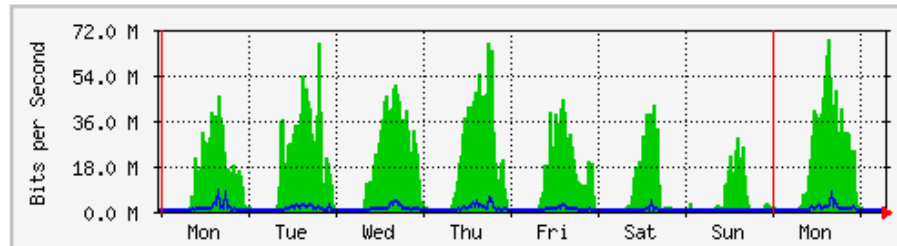

'Monthly' Graph (2 Hour Average)

	Max	Average	Current
In	553.6 Mb/s (12.9%)	46.8 Mb/s (1.1%)	176.0 b/s (0.0%)
Out	108.6 Mb/s (2.5%)	26.0 Mb/s (0.6%)	200.0 b/s (0.0%)

MRTG – PFI 2

'Weekly' Graph (30 Minute Average)

	Max	Average	Current
In	645.7 Mb/s (64.6%)	332.7 Mb/s (33.3%)	369.0 Mb/s (36.9%)
Out	68.1 Mb/s (6.8%)	24.2 Mb/s (2.4%)	19.8 Mb/s (2.0%)

'Monthly' Graph (2 Hour Average)

	Max	Average	Current
In	639.8 Mb/s (64.0%)	359.0 Mb/s (35.9%)	315.9 Mb/s (31.6%)
Out	64.7 Mb/s (6.5%)	26.3 Mb/s (2.6%)	23.2 Mb/s (2.3%)

MRTG – Library Pauh Putra

`Weekly' Graph (30 Minute Average)

	Max	Average	Current
In	68.2 Mb/s (1.6%)	14.6 Mb/s (0.3%)	373.4 kb/s (0.0%)
Out	8080.3 kb/s (0.2%)	709.2 kb/s (0.0%)	55.2 kb/s (0.0%)

`Monthly' Graph (2 Hour Average)

	Max	Average	Current
In	124.3 Mb/s (2.9%)	13.0 Mb/s (0.3%)	292.0 kb/s (0.0%)
Out	23.5 Mb/s (0.5%)	3571.9 kb/s (0.1%)	53.9 kb/s (0.0%)

MRTG – Bumita Blok A

'Weekly' Graph (30 Minute Average)

	Max	Average	Current
In	20.1 Mb/s (2.0%)	11.2 Mb/s (1.1%)	9868.5 kb/s (1.0%)
Out	9611.3 kb/s (1.0%)	1067.6 kb/s (0.1%)	382.3 kb/s (0.0%)