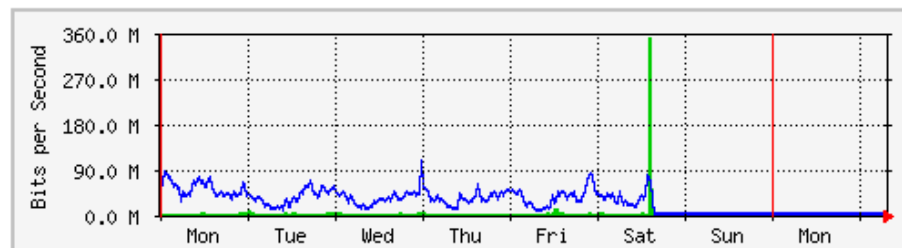

'Monthly' Graph (2 Hour Average)

	Max	Average	Current
In	28.8 Mb/s (2.9%)	2433.6 kb/s (0.2%)	17.6 Mb/s (1.8%)
Out	4745.2 kb/s (0.5%)	1952.6 kb/s (0.2%)	3092.7 kb/s (0.3%)

MRTG – Unit Kebudayaan dan Rekreasi

'Weekly' Graph (30 Minute Average)

	Max	Average	Current
In	1923.4 kb/s (24.0%)	259.0 kb/s (3.2%)	20.6 kb/s (0.3%)
Out	1341.6 kb/s (16.8%)	48.0 kb/s (0.6%)	22.4 kb/s (0.3%)

'Monthly' Graph (2 Hour Average)

	Max	Average	Current
In	1927.7 kb/s (24.1%)	451.3 kb/s (5.6%)	5528.0 b/s (0.1%)
Out	1052.6 kb/s (13.2%)	134.7 kb/s (1.7%)	6216.0 b/s (0.1%)

MRTG – PFI

'Weekly' Graph (30 Minute Average)

	Max	Average	Current
In	351.5 Mb/s (8.2%)	2140.3 kb/s (0.0%)	176.0 b/s (0.0%)
Out	105.7 Mb/s (2.5%)	23.2 Mb/s (0.5%)	200.0 b/s (0.0%)