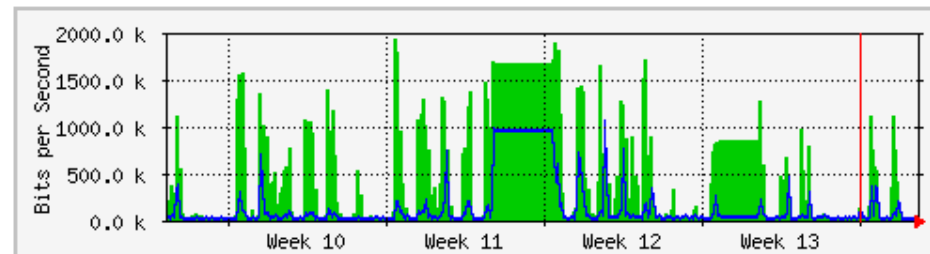

	Max	Average	Current
In	610.3 Mb/s (30.5%)	334.1 Mb/s (16.7%)	345.5 Mb/s (17.3%)
Out	113.3 Mb/s (5.7%)	32.9 Mb/s (1.6%)	39.5 Mb/s (2.0%)

MRTG – Jabatan Bendahari

'Weekly' Graph (30 Minute Average)

	Max	Average	Current
In	49.8 Mb/s (5.0%)	2722.2 kb/s (0.3%)	7354.6 kb/s (0.7%)
Out	4350.8 kb/s (0.4%)	2591.7 kb/s (0.3%)	3242.6 kb/s (0.3%)

'Monthly' Graph (2 Hour Average)

	Max	Average	Current
In	28.8 Mb/s (2.9%)	2433.6 kb/s (0.2%)	17.6 Mb/s (1.8%)
Out	4745.2 kb/s (0.5%)	1952.6 kb/s (0.2%)	3092.7 kb/s (0.3%)

MRTG – Unit Kebudayaan dan Rekreasi

'Weekly' Graph (30 Minute Average)

	Max	Average	Current
In	1923.4 kb/s (24.0%)	259.0 kb/s (3.2%)	20.6 kb/s (0.3%)
Out	1341.6 kb/s (16.8%)	48.0 kb/s (0.6%)	22.4 kb/s (0.3%)

'Monthly' Graph (2 Hour Average)