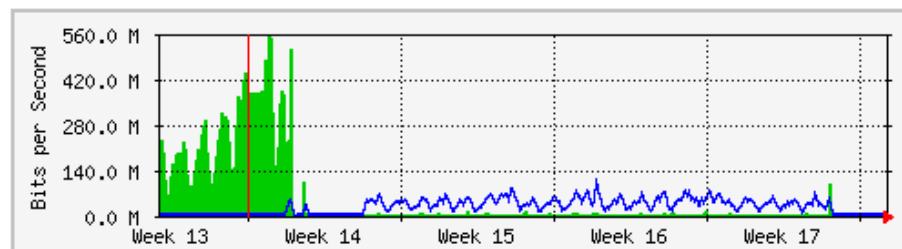

'Weekly' Graph (30 Minute Average)

	Max	Average	Current
In	1923.4 kb/s (24.0%)	259.0 kb/s (3.2%)	20.6 kb/s (0.3%)
Out	1341.6 kb/s (16.8%)	48.0 kb/s (0.6%)	22.4 kb/s (0.3%)

'Monthly' Graph (2 Hour Average)

	Max	Average	Current
In	1927.7 kb/s (24.1%)	451.3 kb/s (5.6%)	5528.0 b/s (0.1%)
Out	1052.6 kb/s (13.2%)	134.7 kb/s (1.7%)	6216.0 b/s (0.1%)

MRTG – PFI

'Weekly' Graph (30 Minute Average)

	Max	Average	Current
In	351.5 Mb/s (8.2%)	2140.3 kb/s (0.0%)	176.0 b/s (0.0%)
Out	105.7 Mb/s (2.5%)	23.2 Mb/s (0.5%)	200.0 b/s (0.0%)

'Monthly' Graph (2 Hour Average)

	Max	Average	Current
In	553.6 Mb/s (12.9%)	46.8 Mb/s (1.1%)	176.0 b/s (0.0%)
Out	108.6 Mb/s (2.5%)	26.0 Mb/s (0.6%)	200.0 b/s (0.0%)

MRTG – PFI 2

'Weekly' Graph (30 Minute Average)