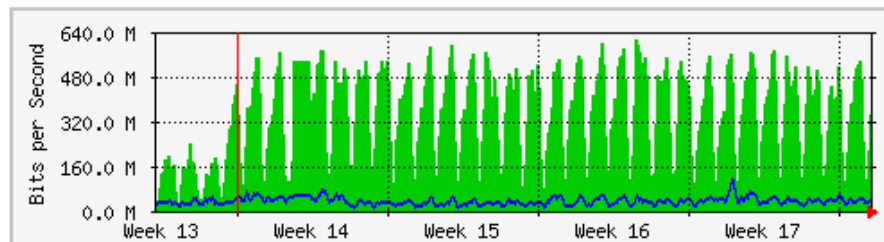

`Monthly' Graph (2 Hour Average)

	Max	Average	Current
In	987.3 kb/s (63.9%)	397.8 kb/s (25.8%)	758.4 kb/s (49.1%)
Out	1106.0 kb/s (71.6%)	55.5 kb/s (3.6%)	132.5 kb/s (8.6%)

MRTG – Jabatan Keselamatan

'Weekly' Graph (30 Minute Average)

	Max	Average	Current
In	2304.1 kb/s (24.0%)	51.9 kb/s (0.5%)	46.2 kb/s (0.5%)
Out	89.8 kb/s (0.9%)	13.5 kb/s (0.1%)	51.3 kb/s (0.5%)

'Monthly' Graph (2 Hour Average)

	Max	Average	Current
In	2265.7 kb/s (23.6%)	92.9 kb/s (1.0%)	19.0 kb/s (0.2%)
Out	103.2 kb/s (1.1%)	17.7 kb/s (0.2%)	21.4 kb/s (0.2%)

MRTG - KWSP

'Weekly' Graph (30 Minute Average)

	Max	Average	Current
In	616.0 Mb/s (30.8%)	345.8 Mb/s (17.3%)	408.2 Mb/s (20.4%)
Out	154.3 Mb/s (7.7%)	37.3 Mb/s (1.9%)	31.2 Mb/s (1.6%)

'Monthly' Graph (2 Hour Average)