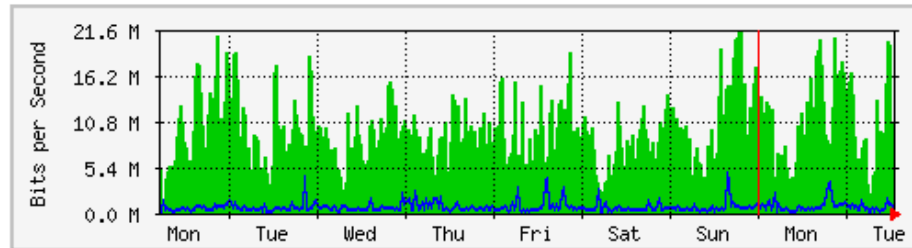

MRTG – Library Pauh Putra

`Weekly' Graph (30 Minute Average)

	Max	Average	Current
In	68.2 Mb/s (1.6%)	14.6 Mb/s (0.3%)	373.4 kb/s (0.0%)
Out	8080.3 kb/s (0.2%)	709.2 kb/s (0.0%)	55.2 kb/s (0.0%)

`Monthly' Graph (2 Hour Average)

	Max	Average	Current
In	124.3 Mb/s (2.9%)	13.0 Mb/s (0.3%)	292.0 kb/s (0.0%)
Out	23.5 Mb/s (0.5%)	3571.9 kb/s (0.1%)	53.9 kb/s (0.0%)

MRTG – Bumita Blok A

'Weekly' Graph (30 Minute Average)

	Max	Average	Current
In	20.1 Mb/s (2.0%)	11.2 Mb/s (1.1%)	9868.5 kb/s (1.0%)
Out	9611.3 kb/s (1.0%)	1067.6 kb/s (0.1%)	382.3 kb/s (0.0%)

'Monthly' Graph (2 Hour Average)

	Max	Average	Current
In	21.9 Mb/s (2.2%)	8489.7 kb/s (0.8%)	9974.7 kb/s (1.0%)
Out	5691.9 kb/s (0.6%)	746.7 kb/s (0.1%)	940.5 kb/s (0.1%)

MRTG – Bumita Blok B

'Weekly' Graph (30 Minute Average)