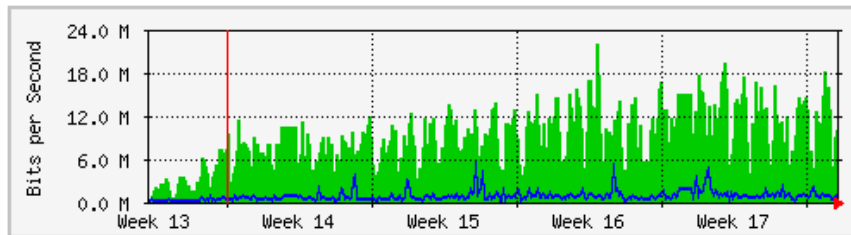

MRTG – Library Pauh Putra

`Weekly' Graph (30 Minute Average)

	Max	Average	Current
In	68.2 Mb/s (1.6%)	14.6 Mb/s (0.3%)	373.4 kb/s (0.0%)
Out	8080.3 kb/s (0.2%)	709.2 kb/s (0.0%)	55.2 kb/s (0.0%)

`Monthly' Graph (2 Hour Average)

	Max	Average	Current
In	124.3 Mb/s (2.9%)	13.0 Mb/s (0.3%)	292.0 kb/s (0.0%)
Out	23.5 Mb/s (0.5%)	3571.9 kb/s (0.1%)	53.9 kb/s (0.0%)

MRTG – Bumita Blok A

'Weekly' Graph (30 Minute Average)

	Max	Average	Current
In	20.1 Mb/s (2.0%)	11.2 Mb/s (1.1%)	9868.5 kb/s (1.0%)
Out	9611.3 kb/s (1.0%)	1067.6 kb/s (0.1%)	382.3 kb/s (0.0%)

'Monthly' Graph (2 Hour Average)

	Max	Average	Current
In	21.9 Mb/s (2.2%)	8489.7 kb/s (0.8%)	9974.7 kb/s (1.0%)
Out	5691.9 kb/s (0.6%)	746.7 kb/s (0.1%)	940.5 kb/s (0.1%)

MRTG – Bumita Blok B

'Weekly' Graph (30 Minute Average)