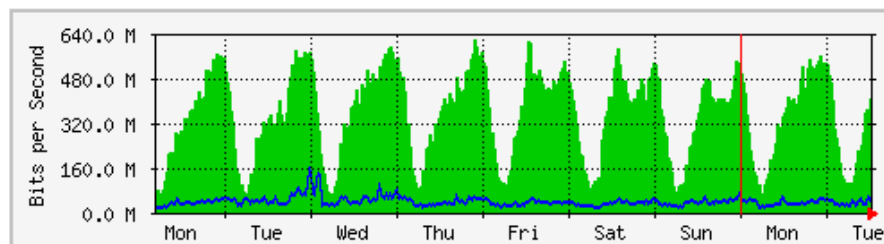

`Monthly' Graph (2 Hour Average)

	Max	Average	Current
In	987.3 kb/s (63.9%)	397.8 kb/s (25.8%)	758.4 kb/s (49.1%)
Out	1106.0 kb/s (71.6%)	55.5 kb/s (3.6%)	132.5 kb/s (8.6%)

MRTG – Jabatan Keselamatan

'Weekly' Graph (30 Minute Average)

	Max	Average	Current
In	2304.1 kb/s (24.0%)	51.9 kb/s (0.5%)	46.2 kb/s (0.5%)
Out	89.8 kb/s (0.9%)	13.5 kb/s (0.1%)	51.3 kb/s (0.5%)

'Monthly' Graph (2 Hour Average)

	Max	Average	Current
In	2265.7 kb/s (23.6%)	92.9 kb/s (1.0%)	19.0 kb/s (0.2%)
Out	103.2 kb/s (1.1%)	17.7 kb/s (0.2%)	21.4 kb/s (0.2%)

MRTG - KWSP

'Weekly' Graph (30 Minute Average)

	Max	Average	Current
In	616.0 Mb/s (30.8%)	345.8 Mb/s (17.3%)	408.2 Mb/s (20.4%)
Out	154.3 Mb/s (7.7%)	37.3 Mb/s (1.9%)	31.2 Mb/s (1.6%)

'Monthly' Graph (2 Hour Average)