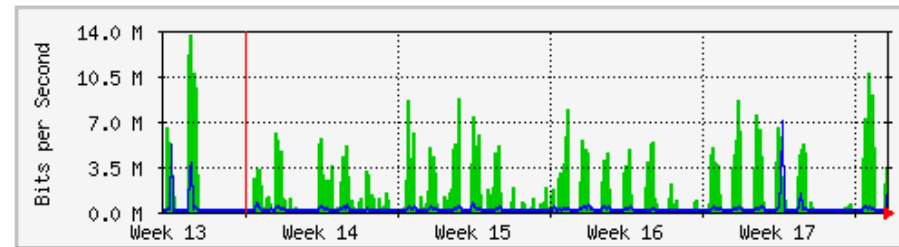

MRTG – Bumita Blok C (Student)

'Weekly' Graph (30 Minute Average)

	Max	Average	Current
In	22.9 Mb/s (2.3%)	11.1 Mb/s (1.1%)	8652.2 kb/s (0.9%)
Out	5409.7 kb/s (0.5%)	662.1 kb/s (0.1%)	948.7 kb/s (0.1%)

'Monthly' Graph (2 Hour Average)

	Max	Average	Current
In	22.3 Mb/s (2.2%)	9941.6 kb/s (1.0%)	11.0 Mb/s (1.1%)
Out	3962.0 kb/s (0.4%)	581.8 kb/s (0.1%)	566.0 kb/s (0.1%)

MRTG – Bumita Blok C (Staf)

'Weekly' Graph (30 Minute Average)

	Max	Average	Current
In	16.9 Mb/s (16.9%)	1782.5 kb/s (1.8%)	597.6 kb/s (0.6%)
Out	10.8 Mb/s (10.8%)	236.3 kb/s (0.2%)	117.8 kb/s (0.1%)

'Monthly' Graph (2 Hour Average)

	Max	Average	Current
In	13.6 Mb/s (13.6%)	1489.0 kb/s (1.5%)	3322.6 kb/s (3.3%)
Out	6879.8 kb/s (6.9%)	153.2 kb/s (0.2%)	2308.0 kb/s (2.3%)