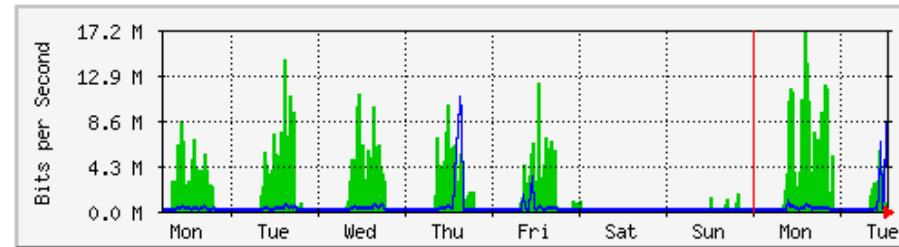

	Max	Average	Current
In	21.4 Mb/s (2.1%)	9399.7 kb/s (0.9%)	10.6 Mb/s (1.1%)
Out	4689.6 kb/s (0.5%)	639.6 kb/s (0.1%)	737.6 kb/s (0.1%)

'Monthly' Graph (2 Hour Average)

	Max	Average	Current
In	21.1 Mb/s (2.1%)	9382.4 kb/s (0.9%)	16.2 Mb/s (1.6%)
Out	4212.1 kb/s (0.4%)	622.8 kb/s (0.1%)	999.6 kb/s (0.1%)

MRTG – Bumita Blok C (Student)

'Weekly' Graph (30 Minute Average)

	Max	Average	Current
In	22.9 Mb/s (2.3%)	11.1 Mb/s (1.1%)	8652.2 kb/s (0.9%)
Out	5409.7 kb/s (0.5%)	662.1 kb/s (0.1%)	948.7 kb/s (0.1%)

'Monthly' Graph (2 Hour Average)

	Max	Average	Current
In	22.3 Mb/s (2.2%)	9941.6 kb/s (1.0%)	11.0 Mb/s (1.1%)
Out	3962.0 kb/s (0.4%)	581.8 kb/s (0.1%)	566.0 kb/s (0.1%)

MRTG – Bumita Blok C (Staf)

'Weekly' Graph (30 Minute Average)

	Max	Average	Current
In	16.9 Mb/s (16.9%)	1782.5 kb/s (1.8%)	597.6 kb/s (0.6%)
Out	10.8 Mb/s (10.8%)	236.3 kb/s (0.2%)	117.8 kb/s (0.1%)

'Monthly' Graph (2 Hour Average)

	Max	Average	Current
In	13.6 Mb/s (13.6%)	1489.0 kb/s (1.5%)	3322.6 kb/s (3.3%)
Out	6879.8 kb/s (6.9%)	153.2 kb/s (0.2%)	2308.0 kb/s (2.3%)