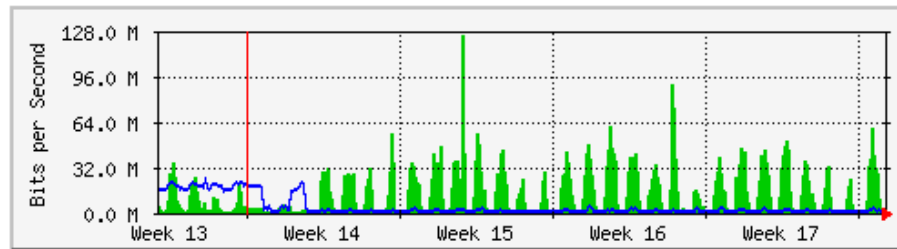

	Max	Average	Current
In	645.7 Mb/s (64.6%)	332.7 Mb/s (33.3%)	369.0 Mb/s (36.9%)
Out	68.1 Mb/s (6.8%)	24.2 Mb/s (2.4%)	19.8 Mb/s (2.0%)

'Monthly' Graph (2 Hour Average)

	Max	Average	Current
In	639.8 Mb/s (64.0%)	359.0 Mb/s (35.9%)	315.9 Mb/s (31.6%)
Out	64.7 Mb/s (6.5%)	26.3 Mb/s (2.6%)	23.2 Mb/s (2.3%)

MRTG – Library Pauh Putra

`Weekly' Graph (30 Minute Average)

	Max	Average	Current
In	68.2 Mb/s (1.6%)	14.6 Mb/s (0.3%)	373.4 kb/s (0.0%)
Out	8080.3 kb/s (0.2%)	709.2 kb/s (0.0%)	55.2 kb/s (0.0%)

`Monthly' Graph (2 Hour Average)