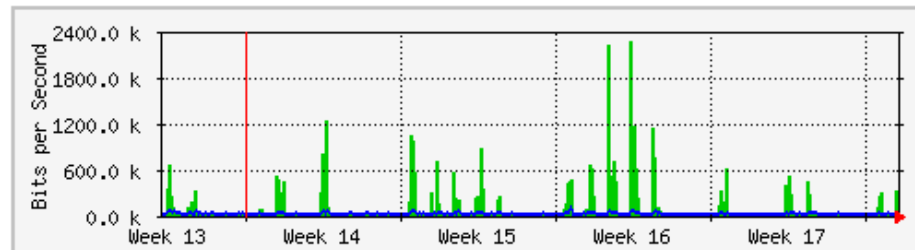

	Max	Average	Current
In	272.2 Mb/s (27.2%)	135.5 Mb/s (13.5%)	129.6 Mb/s (13.0%)
Out	16.3 Mb/s (1.6%)	6763.4 kb/s (0.7%)	6742.4 kb/s (0.7%)

MRTG – Kampus Agrotek

`Weekly' Graph (30 Minute Average)

	Max	Average	Current
In	1017.0 kb/s (65.9%)	410.6 kb/s (26.6%)	1000.9 kb/s (64.8%)
Out	1010.6 kb/s (65.5%)	51.1 kb/s (3.3%)	448.6 kb/s (29.1%)

`Monthly' Graph (2 Hour Average)

	Max	Average	Current
In	987.3 kb/s (63.9%)	397.8 kb/s (25.8%)	758.4 kb/s (49.1%)
Out	1106.0 kb/s (71.6%)	55.5 kb/s (3.6%)	132.5 kb/s (8.6%)

MRTG – Jabatan Keselamatan

'Weekly' Graph (30 Minute Average)

	Max	Average	Current
In	2304.1 kb/s (24.0%)	51.9 kb/s (0.5%)	46.2 kb/s (0.5%)
Out	89.8 kb/s (0.9%)	13.5 kb/s (0.1%)	51.3 kb/s (0.5%)

'Monthly' Graph (2 Hour Average)

	Max	Average	Current
In	2265.7 kb/s (23.6%)	92.9 kb/s (1.0%)	19.0 kb/s (0.2%)
Out	103.2 kb/s (1.1%)	17.7 kb/s (0.2%)	21.4 kb/s (0.2%)

MRTG - KWSP

'Weekly' Graph (30 Minute Average)

	Max	Average	Current
In	616.0 Mb/s (30.8%)	345.8 Mb/s (17.3%)	408.2 Mb/s (20.4%)
Out	154.3 Mb/s (7.7%)	37.3 Mb/s (1.9%)	31.2 Mb/s (1.6%)

'Monthly' Graph (2 Hour Average)