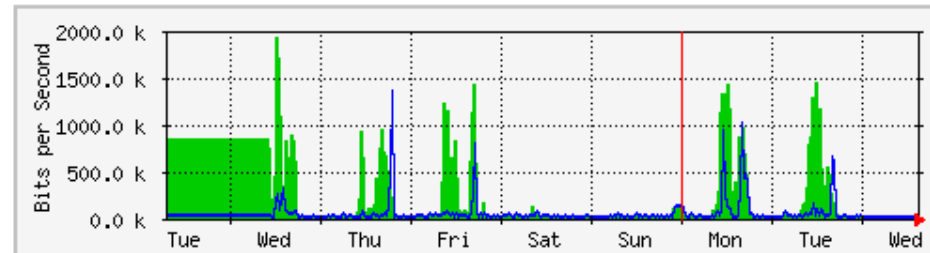

MRTG - KWSP

'Weekly' Graph (30 Minute Average)

	Max	Average	Current
In	616.0 Mb/s (30.8%)	345.8 Mb/s (17.3%)	408.2 Mb/s (20.4%)
Out	154.3 Mb/s (7.7%)	37.3 Mb/s (1.9%)	31.2 Mb/s (1.6%)

'Monthly' Graph (2 Hour Average)

	Max	Average	Current
In	610.3 Mb/s (30.5%)	334.1 Mb/s (16.7%)	345.5 Mb/s (17.3%)
Out	113.3 Mb/s (5.7%)	32.9 Mb/s (1.6%)	39.5 Mb/s (2.0%)

MRTG – Jabatan Bendahari

'Weekly' Graph (30 Minute Average)

	Max	Average	Current
In	49.8 Mb/s (5.0%)	2722.2 kb/s (0.3%)	7354.6 kb/s (0.7%)
Out	4350.8 kb/s (0.4%)	2591.7 kb/s (0.3%)	3242.6 kb/s (0.3%)

'Monthly' Graph (2 Hour Average)

	Max	Average	Current
In	28.8 Mb/s (2.9%)	2433.6 kb/s (0.2%)	17.6 Mb/s (1.8%)
Out	4745.2 kb/s (0.5%)	1952.6 kb/s (0.2%)	3092.7 kb/s (0.3%)

MRTG – Unit Kebudayaan dan Rekreasi

'Weekly' Graph (30 Minute Average)

	Max	Average	Current
In	1923.4 kb/s (24.0%)	259.0 kb/s (3.2%)	20.6 kb/s (0.3%)
Out	1341.6 kb/s (16.8%)	48.0 kb/s (0.6%)	22.4 kb/s (0.3%)

'Monthly' Graph (2 Hour Average)