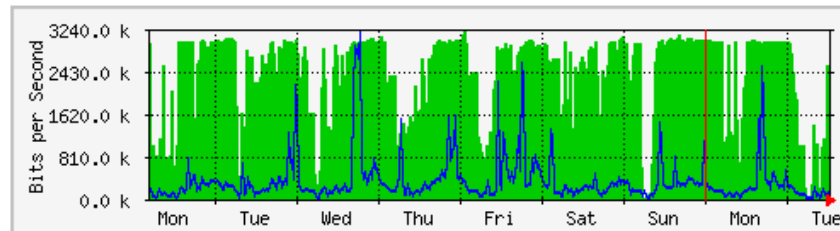

LAPORAN PENGGUNAAN BANDWIDTH DI Kampus UniMAP (APRIL 2019)

Disediakan oleh: Mohd Zhafri B. Norzalli

Tarikh: 30/4/2019

MRTG – Kampus Simbang Empat

'Weekly' Graph (30 Minute Average)

	Max	Average	Current
In	3222.4 kb/s (20.1%)	2309.9 kb/s (14.4%)	1152.2 kb/s (7.2%)
Out	3188.5 kb/s (19.9%)	329.2 kb/s (2.1%)	92.0 kb/s (0.6%)

'Monthly' Graph (2 Hour Average)

	Max	Average	Current
In	3074.0 kb/s (19.2%)	1946.1 kb/s (12.2%)	1381.0 kb/s (8.6%)
Out	3294.3 kb/s (20.6%)	276.4 kb/s (1.7%)	104.5 kb/s (0.7%)

MRTG – Kampus Wang Ulu

'Weekly' Graph (30 Minute Average)

	Max	Average	Current
In	562.9 Mb/s (28.1%)	296.8 Mb/s (14.8%)	302.6 Mb/s (15.1%)
Out	143.2 Mb/s (7.2%)	25.5 Mb/s (1.3%)	16.6 Mb/s (0.8%)

'Monthly' Graph (2 Hour Average)

	Max	Average	Current
In	554.9 Mb/s (27.7%)	285.9 Mb/s (14.3%)	226.0 Mb/s (11.3%)
Out	101.9 Mb/s (5.1%)	21.5 Mb/s (1.1%)	19.6 Mb/s (1.0%)