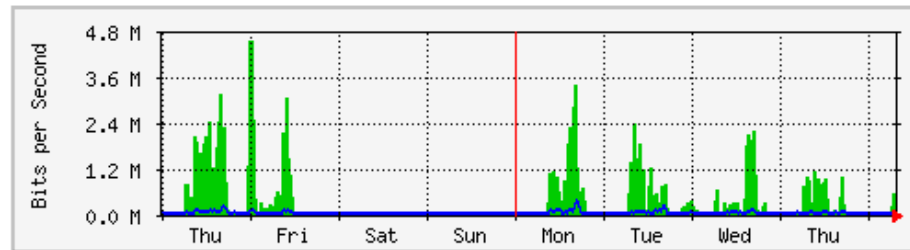

MRTG – Kampus Uniciti

'Weekly' Graph (30 Minute Average)

	Max	Average	Current
In	339.1 Mb/s (33.9%)	96.3 Mb/s (9.6%)	48.8 Mb/s (4.9%)
Out	26.2 Mb/s (2.6%)	4843.5 kb/s (0.5%)	1695.5 kb/s (0.2%)

'Monthly' Graph (2 Hour Average)

	Max	Average	Current
In	324.3 Mb/s (32.4%)	106.0 Mb/s (10.6%)	34.2 Mb/s (3.4%)
Out	32.8 Mb/s (3.3%)	5006.5 kb/s (0.5%)	2636.1 kb/s (0.3%)

MRTG – Kampus Agrotek

`Weekly' Graph (30 Minute Average)

	Max	Average	Current
In	1023.8 kb/s (66.3%)	358.2 kb/s (23.2%)	522.9 kb/s (33.9%)
Out	1268.4 kb/s (82.2%)	57.5 kb/s (3.7%)	26.7 kb/s (1.7%)

`Monthly' Graph (2 Hour Average)

	Max	Average	Current
In	1024.1 kb/s (66.3%)	370.0 kb/s (24.0%)	9440.0 b/s (0.6%)
Out	748.0 kb/s (48.4%)	49.9 kb/s (3.2%)	49.2 kb/s (3.2%)

MRTG – Jabatan Keselamatan

'Weekly' Graph (30 Minute Average)