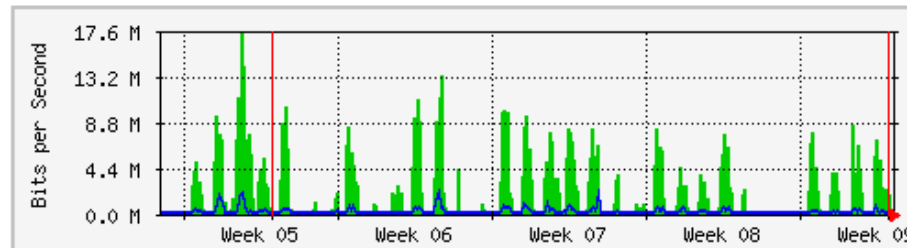

`Monthly' Graph (2 Hour Average)

	Max	Average	Current
In	20.9 Mb/s (2.1%)	7820.0 kb/s (0.8%)	4696.6 kb/s (0.5%)
Out	4020.9 kb/s (0.4%)	458.1 kb/s (0.0%)	159.2 kb/s (0.0%)

MRTG – Bumita Blok C (Staf)

'Weekly' Graph (30 Minute Average)

	Max	Average	Current
In	17.7 Mb/s (17.7%)	1398.9 kb/s (1.4%)	186.5 kb/s (0.2%)
Out	1961.1 kb/s (2.0%)	99.6 kb/s (0.1%)	38.1 kb/s (0.0%)

'Monthly' Graph (2 Hour Average)

	Max	Average	Current
In	17.4 Mb/s (17.4%)	1894.4 kb/s (1.9%)	22.9 kb/s (0.0%)
Out	2274.6 kb/s (2.3%)	160.6 kb/s (0.2%)	128.8 kb/s (0.1%)