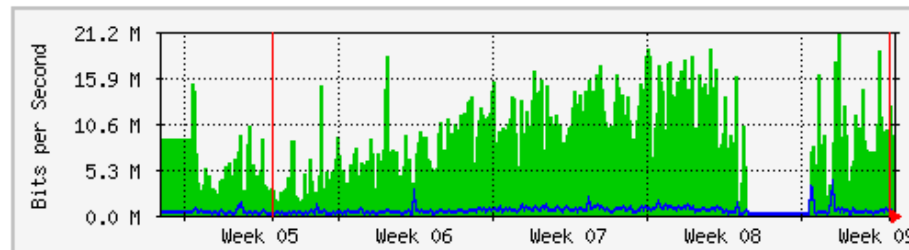

`Monthly' Graph (2 Hour Average)

	Max	Average	Current
In	20.9 Mb/s (2.1%)	7820.0 kb/s (0.8%)	4696.6 kb/s (0.5%)
Out	4020.9 kb/s (0.4%)	458.1 kb/s (0.0%)	159.2 kb/s (0.0%)