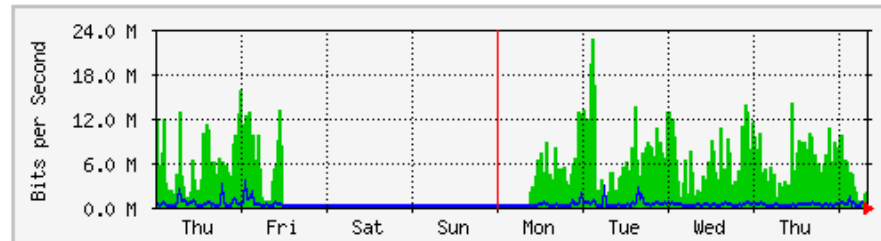

MRTG – Library Pauh Putra

'Weekly' Graph (30 Minute Average)

	Max	Average	Current
In	124.1 Mb/s (2.9%)	15.5 Mb/s (0.4%)	483.8 kb/s (0.0%)
Out	41.3 Mb/s (1.0%)	19.4 Mb/s (0.5%)	13.5 Mb/s (0.3%)

'Monthly' Graph (2 Hour Average)

	Max	Average	Current
In	114.7 Mb/s (2.7%)	10.8 Mb/s (0.3%)	401.2 kb/s (0.0%)
Out	38.2 Mb/s (0.9%)	18.1 Mb/s (0.4%)	15.5 Mb/s (0.4%)

MRTG – Bumita Blok A

'Weekly' Graph (30 Minute Average)

	Max	Average	Current
In	20.5 Mb/s (2.0%)	4319.2 kb/s (0.4%)	7912.1 kb/s (0.8%)
Out	5347.8 kb/s (0.5%)	372.0 kb/s (0.0%)	413.9 kb/s (0.0%)

'Monthly' Graph (2 Hour Average)

	Max	Average	Current
In	19.4 Mb/s (1.9%)	7235.2 kb/s (0.7%)	1756.0 kb/s (0.2%)
Out	4029.7 kb/s (0.4%)	610.3 kb/s (0.1%)	119.9 kb/s (0.0%)

MRTG – Bumita Blok B

'Weekly' Graph (30 Minute Average)