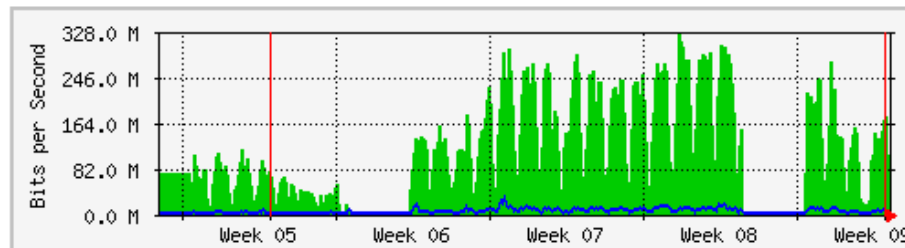

'Monthly' Graph (2 Hour Average)

	Max	Average	Current
In	3051.7 kb/s (19.1%)	860.9 kb/s (5.4%)	876.3 kb/s (5.5%)
Out	1939.0 kb/s (12.1%)	88.6 kb/s (0.6%)	47.1 kb/s (0.3%)

MRTG – Kampus Wang Ulu

'Weekly' Graph (30 Minute Average)

	Max	Average	Current
In	572.3 Mb/s (28.6%)	184.2 Mb/s (9.2%)	125.3 Mb/s (6.3%)
Out	63.8 Mb/s (3.2%)	13.4 Mb/s (0.7%)	16.5 Mb/s (0.8%)

'Monthly' Graph (2 Hour Average)

	Max	Average	Current
In	589.6 Mb/s (29.5%)	178.8 Mb/s (8.9%)	67.0 Mb/s (3.4%)
Out	50.5 Mb/s (2.5%)	11.9 Mb/s (0.6%)	15.2 Mb/s (0.8%)

MRTG – Kampus Uniciti

'Weekly' Graph (30 Minute Average)

	Max	Average	Current
In	339.1 Mb/s (33.9%)	96.3 Mb/s (9.6%)	48.8 Mb/s (4.9%)
Out	26.2 Mb/s (2.6%)	4843.5 kb/s (0.5%)	1695.5 kb/s (0.2%)

'Monthly' Graph (2 Hour Average)

	Max	Average	Current
In	324.3 Mb/s (32.4%)	106.0 Mb/s (10.6%)	34.2 Mb/s (3.4%)
Out	32.8 Mb/s (3.3%)	5006.5 kb/s (0.5%)	2636.1 kb/s (0.3%)

MRTG – Kampus Agrotek

`Weekly' Graph (30 Minute Average)

	Max	Average	Current
In	1023.8 kb/s (66.3%)	358.2 kb/s (23.2%)	522.9 kb/s (33.9%)
Out	1268.4 kb/s (82.2%)	57.5 kb/s (3.7%)	26.7 kb/s (1.7%)