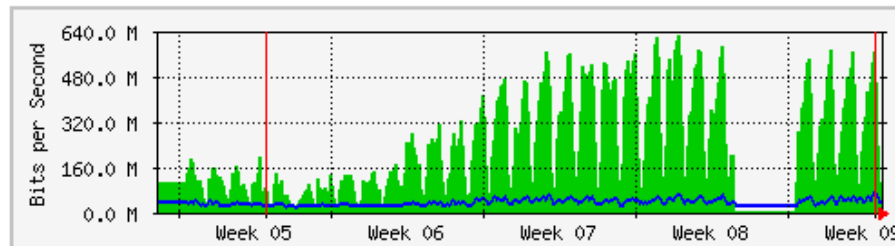

`Monthly' Graph (2 Hour Average)

	Max	Average	Current
In	1024.1 kb/s (66.3%)	370.0 kb/s (24.0%)	9440.0 b/s (0.6%)
Out	748.0 kb/s (48.4%)	49.9 kb/s (3.2%)	49.2 kb/s (3.2%)

MRTG – Jabatan Keselamatan

'Weekly' Graph (30 Minute Average)

	Max	Average	Current
In	4535.7 kb/s (47.2%)	339.0 kb/s (3.5%)	67.2 kb/s (0.7%)
Out	368.4 kb/s (3.8%)	30.1 kb/s (0.3%)	19.6 kb/s (0.2%)

'Monthly' Graph (2 Hour Average)

	Max	Average	Current
In	6392.1 kb/s (66.6%)	577.7 kb/s (6.0%)	11.5 kb/s (0.1%)
Out	309.0 kb/s (3.2%)	34.0 kb/s (0.4%)	11.0 kb/s (0.1%)

MRTG - KWSP

'Weekly' Graph (30 Minute Average)

	Max	Average	Current
In	621.7 Mb/s (31.1%)	214.5 Mb/s (10.7%)	151.4 Mb/s (7.6%)
Out	82.9 Mb/s (4.1%)	34.7 Mb/s (1.7%)	32.3 Mb/s (1.6%)

'Monthly' Graph (2 Hour Average)