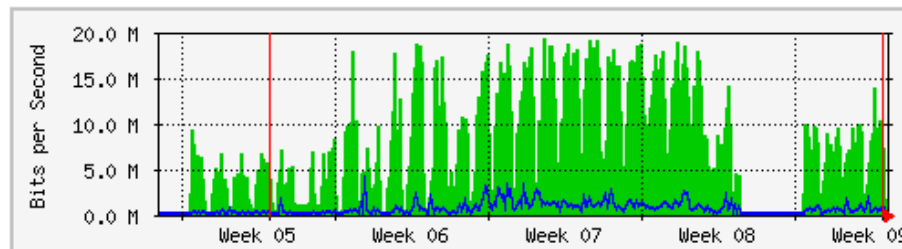

MRTG – Library Pauh Putra

'Weekly' Graph (30 Minute Average)

	Max	Average	Current
In	124.1 Mb/s (2.9%)	15.5 Mb/s (0.4%)	483.8 kb/s (0.0%)
Out	41.3 Mb/s (1.0%)	19.4 Mb/s (0.5%)	13.5 Mb/s (0.3%)

'Monthly' Graph (2 Hour Average)

	Max	Average	Current
In	114.7 Mb/s (2.7%)	10.8 Mb/s (0.3%)	401.2 kb/s (0.0%)
Out	38.2 Mb/s (0.9%)	18.1 Mb/s (0.4%)	15.5 Mb/s (0.4%)

MRTG – Bumita Blok A

'Weekly' Graph (30 Minute Average)

	Max	Average	Current
In	20.5 Mb/s (2.0%)	4319.2 kb/s (0.4%)	7912.1 kb/s (0.8%)
Out	5347.8 kb/s (0.5%)	372.0 kb/s (0.0%)	413.9 kb/s (0.0%)

'Monthly' Graph (2 Hour Average)

	Max	Average	Current
In	19.4 Mb/s (1.9%)	7235.2 kb/s (0.7%)	1756.0 kb/s (0.2%)
Out	4029.7 kb/s (0.4%)	610.3 kb/s (0.1%)	119.9 kb/s (0.0%)

MRTG – Bumita Blok B

'Weekly' Graph (30 Minute Average)