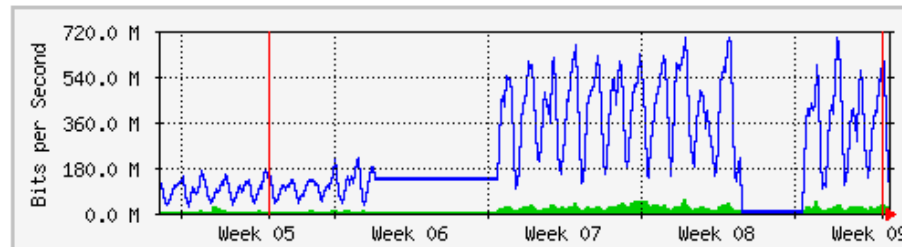

'Monthly' Graph (2 Hour Average)

	Max	Average	Current
In	1020.2 Mb/s (23.8%)	293.8 Mb/s (6.8%)	143.0 Mb/s (3.3%)
Out	1898.5 kb/s (0.0%)	373.0 kb/s (0.0%)	1936.0 b/s (0.0%)

MRTG – PFI 2

'Weekly' Graph (30 Minute Average)

	Max	Average	Current
In	69.8 Mb/s (7.0%)	13.1 Mb/s (1.3%)	6526.9 kb/s (0.7%)
Out	771.9 Mb/s (77.2%)	239.6 Mb/s (24.0%)	92.0 Mb/s (9.2%)

'Monthly' Graph (2 Hour Average)

	Max	Average	Current
In	52.2 Mb/s (5.2%)	12.3 Mb/s (1.2%)	10.6 Mb/s (1.1%)
Out	690.4 Mb/s (69.0%)	227.8 Mb/s (22.8%)	93.7 Mb/s (9.4%)

MRTG – Library Pauh Putra

'Weekly' Graph (30 Minute Average)

	Max	Average	Current
In	124.1 Mb/s (2.9%)	15.5 Mb/s (0.4%)	483.8 kb/s (0.0%)
Out	41.3 Mb/s (1.0%)	19.4 Mb/s (0.5%)	13.5 Mb/s (0.3%)

'Monthly' Graph (2 Hour Average)