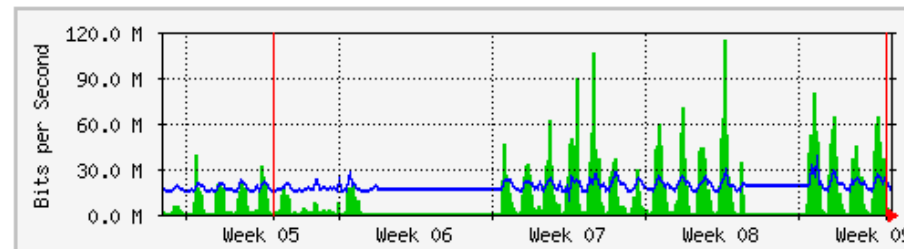

'Monthly' Graph (2 Hour Average)

	Max	Average	Current
In	1020.2 Mb/s (23.8%)	293.8 Mb/s (6.8%)	143.0 Mb/s (3.3%)
Out	1898.5 kb/s (0.0%)	373.0 kb/s (0.0%)	1936.0 b/s (0.0%)

MRTG – PFI 2

'Weekly' Graph (30 Minute Average)

	Max	Average	Current
In	69.8 Mb/s (7.0%)	13.1 Mb/s (1.3%)	6526.9 kb/s (0.7%)
Out	771.9 Mb/s (77.2%)	239.6 Mb/s (24.0%)	92.0 Mb/s (9.2%)

'Monthly' Graph (2 Hour Average)

	Max	Average	Current
In	52.2 Mb/s (5.2%)	12.3 Mb/s (1.2%)	10.6 Mb/s (1.1%)
Out	690.4 Mb/s (69.0%)	227.8 Mb/s (22.8%)	93.7 Mb/s (9.4%)

MRTG – Library Pauh Putra

'Weekly' Graph (30 Minute Average)

	Max	Average	Current
In	124.1 Mb/s (2.9%)	15.5 Mb/s (0.4%)	483.8 kb/s (0.0%)
Out	41.3 Mb/s (1.0%)	19.4 Mb/s (0.5%)	13.5 Mb/s (0.3%)

'Monthly' Graph (2 Hour Average)