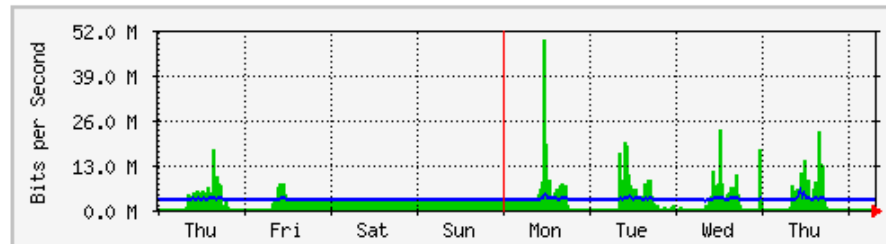

	Max	Average	Current
In	4535.7 kb/s (47.2%)	339.0 kb/s (3.5%)	67.2 kb/s (0.7%)
Out	368.4 kb/s (3.8%)	30.1 kb/s (0.3%)	19.6 kb/s (0.2%)

'Monthly' Graph (2 Hour Average)

	Max	Average	Current
In	6392.1 kb/s (66.6%)	577.7 kb/s (6.0%)	11.5 kb/s (0.1%)
Out	309.0 kb/s (3.2%)	34.0 kb/s (0.4%)	11.0 kb/s (0.1%)

MRTG - KWSP

'Weekly' Graph (30 Minute Average)

	Max	Average	Current
In	621.7 Mb/s (31.1%)	214.5 Mb/s (10.7%)	151.4 Mb/s (7.6%)
Out	82.9 Mb/s (4.1%)	34.7 Mb/s (1.7%)	32.3 Mb/s (1.6%)

'Monthly' Graph (2 Hour Average)

	Max	Average	Current
In	625.2 Mb/s (31.3%)	210.7 Mb/s (10.5%)	104.8 Mb/s (5.2%)
Out	69.4 Mb/s (3.5%)	33.0 Mb/s (1.7%)	39.8 Mb/s (2.0%)

MRTG – Jabatan Bendahari

'Weekly' Graph (30 Minute Average)

	Max	Average	Current
In	49.3 Mb/s (4.9%)	2758.2 kb/s (0.3%)	82.1 kb/s (0.0%)
Out	5767.9 kb/s (0.6%)	3011.7 kb/s (0.3%)	2889.8 kb/s (0.3%)

'Monthly' Graph (2 Hour Average)

	Max	Average	Current
In	25.9 Mb/s (2.6%)	2545.8 kb/s (0.3%)	81.6 kb/s (0.0%)
Out	4360.5 kb/s (0.4%)	2964.0 kb/s (0.3%)	2893.9 kb/s (0.3%)

MRTG – Unit Kebudayaan dan Rekreasi