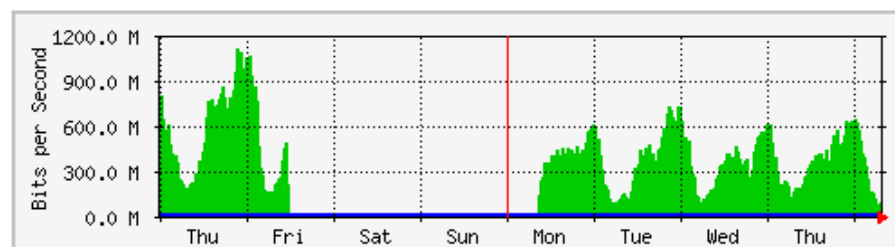

'Monthly' Graph (2 Hour Average)

	Max	Average	Current
In	25.9 Mb/s (2.6%)	2545.8 kb/s (0.3%)	81.6 kb/s (0.0%)
Out	4360.5 kb/s (0.4%)	2964.0 kb/s (0.3%)	2893.9 kb/s (0.3%)

MRTG – Unit Kebudayaan dan Rekreasi

'Weekly' Graph (30 Minute Average)

	Max	Average	Current
In	1938.3 kb/s (24.2%)	300.6 kb/s (3.8%)	7256.0 b/s (0.1%)
Out	1772.8 kb/s (22.2%)	100.2 kb/s (1.3%)	7872.0 b/s (0.1%)

'Monthly' Graph (2 Hour Average)

	Max	Average	Current
In	1874.5 kb/s (23.4%)	337.8 kb/s (4.2%)	10.9 kb/s (0.1%)
Out	1341.5 kb/s (16.8%)	69.6 kb/s (0.9%)	11.8 kb/s (0.1%)

MRTG – PFI

'Weekly' Graph (30 Minute Average)

	Max	Average	Current
In	1107.0 Mb/s (25.8%)	269.0 Mb/s (6.3%)	131.6 Mb/s (3.1%)
Out	4242.8 kb/s (0.1%)	410.1 kb/s (0.0%)	2592.0 b/s (0.0%)