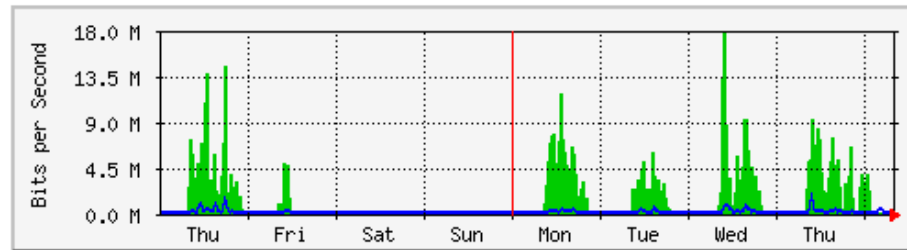

	Max	Average	Current
In	22.8 Mb/s (2.3%)	3785.1 kb/s (0.4%)	2070.3 kb/s (0.2%)
Out	3453.9 kb/s (0.3%)	256.0 kb/s (0.0%)	153.2 kb/s (0.0%)

'Monthly' Graph (2 Hour Average)

	Max	Average	Current
In	20.7 Mb/s (2.1%)	6798.4 kb/s (0.7%)	1569.8 kb/s (0.2%)
Out	1920.3 kb/s (0.2%)	407.6 kb/s (0.0%)	137.6 kb/s (0.0%)

MRTG – Bumita Blok C (Student)

`Weekly' Graph (30 Minute Average)

	Max	Average	Current
In	22.8 Mb/s (2.3%)	5442.1 kb/s (0.5%)	2302.8 kb/s (0.2%)
Out	8352.2 kb/s (0.8%)	357.9 kb/s (0.0%)	91.4 kb/s (0.0%)

`Monthly' Graph (2 Hour Average)

	Max	Average	Current
In	20.9 Mb/s (2.1%)	7820.0 kb/s (0.8%)	4696.6 kb/s (0.5%)
Out	4020.9 kb/s (0.4%)	458.1 kb/s (0.0%)	159.2 kb/s (0.0%)

MRTG – Bumita Blok C (Staf)

'Weekly' Graph (30 Minute Average)