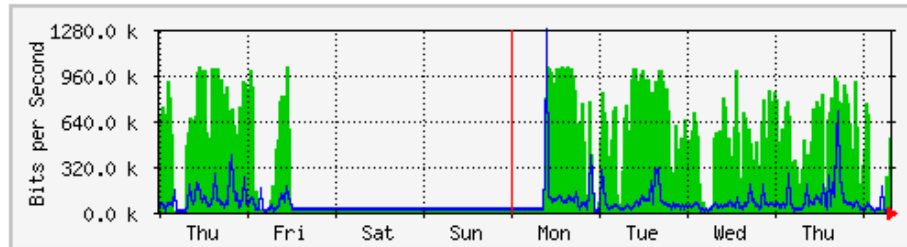

	Max	Average	Current
In	572.3 Mb/s (28.6%)	184.2 Mb/s (9.2%)	125.3 Mb/s (6.3%)
Out	63.8 Mb/s (3.2%)	13.4 Mb/s (0.7%)	16.5 Mb/s (0.8%)

'Monthly' Graph (2 Hour Average)

	Max	Average	Current
In	589.6 Mb/s (29.5%)	178.8 Mb/s (8.9%)	67.0 Mb/s (3.4%)
Out	50.5 Mb/s (2.5%)	11.9 Mb/s (0.6%)	15.2 Mb/s (0.8%)

MRTG – Kampus Uniciti

'Weekly' Graph (30 Minute Average)

	Max	Average	Current
In	339.1 Mb/s (33.9%)	96.3 Mb/s (9.6%)	48.8 Mb/s (4.9%)
Out	26.2 Mb/s (2.6%)	4843.5 kb/s (0.5%)	1695.5 kb/s (0.2%)

'Monthly' Graph (2 Hour Average)

	Max	Average	Current
In	324.3 Mb/s (32.4%)	106.0 Mb/s (10.6%)	34.2 Mb/s (3.4%)
Out	32.8 Mb/s (3.3%)	5006.5 kb/s (0.5%)	2636.1 kb/s (0.3%)

MRTG – Kampus Agrotek

`Weekly' Graph (30 Minute Average)

	Max	Average	Current
In	1023.8 kb/s (66.3%)	358.2 kb/s (23.2%)	522.9 kb/s (33.9%)
Out	1268.4 kb/s (82.2%)	57.5 kb/s (3.7%)	26.7 kb/s (1.7%)

`Monthly' Graph (2 Hour Average)

	Max	Average	Current
In	1024.1 kb/s (66.3%)	370.0 kb/s (24.0%)	9440.0 b/s (0.6%)
Out	748.0 kb/s (48.4%)	49.9 kb/s (3.2%)	49.2 kb/s (3.2%)

MRTG – Jabatan Keselamatan

'Weekly' Graph (30 Minute Average)