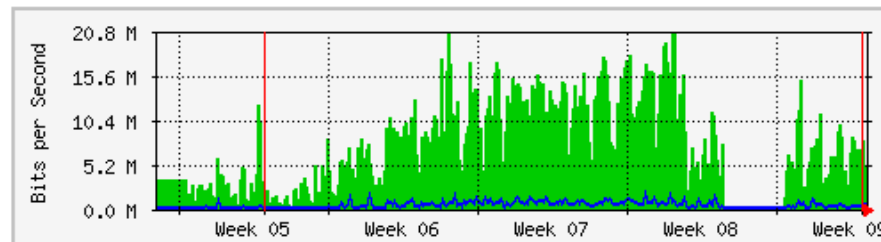

	Max	Average	Current
In	114.7 Mb/s (2.7%)	10.8 Mb/s (0.3%)	401.2 kb/s (0.0%)
Out	38.2 Mb/s (0.9%)	18.1 Mb/s (0.4%)	15.5 Mb/s (0.4%)

MRTG – Bumita Blok A

'Weekly' Graph (30 Minute Average)

	Max	Average	Current
In	20.5 Mb/s (2.0%)	4319.2 kb/s (0.4%)	7912.1 kb/s (0.8%)
Out	5347.8 kb/s (0.5%)	372.0 kb/s (0.0%)	413.9 kb/s (0.0%)

'Monthly' Graph (2 Hour Average)

	Max	Average	Current
In	19.4 Mb/s (1.9%)	7235.2 kb/s (0.7%)	1756.0 kb/s (0.2%)
Out	4029.7 kb/s (0.4%)	610.3 kb/s (0.1%)	119.9 kb/s (0.0%)

MRTG – Bumita Blok B

'Weekly' Graph (30 Minute Average)

	Max	Average	Current
In	22.8 Mb/s (2.3%)	3785.1 kb/s (0.4%)	2070.3 kb/s (0.2%)
Out	3453.9 kb/s (0.3%)	256.0 kb/s (0.0%)	153.2 kb/s (0.0%)

'Monthly' Graph (2 Hour Average)

	Max	Average	Current
In	20.7 Mb/s (2.1%)	6798.4 kb/s (0.7%)	1569.8 kb/s (0.2%)
Out	1920.3 kb/s (0.2%)	407.6 kb/s (0.0%)	137.6 kb/s (0.0%)