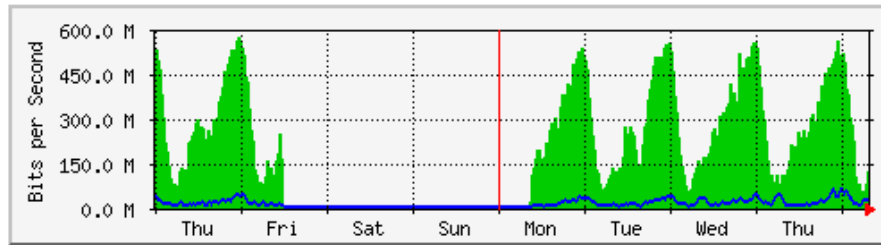

LAPORAN PENGGUNAAN BANDWIDTH DI Kampus UniMAP (FEBUARI 2019)

Disediakan oleh: Mohd zhafri b. norzalli

Tarikh: 1/3/2019

MRTG – Kampus Simpang Empat

'Weekly' Graph (30 Minute Average)

	Max	Average	Current
In	3315.4 kb/s (20.7%)	1140.0 kb/s (7.1%)	379.7 kb/s (2.4%)
Out	1835.9 kb/s (11.5%)	130.6 kb/s (0.8%)	240.9 kb/s (1.5%)

'Monthly' Graph (2 Hour Average)

	Max	Average	Current
In	3051.7 kb/s (19.1%)	860.9 kb/s (5.4%)	876.3 kb/s (5.5%)
Out	1939.0 kb/s (12.1%)	88.6 kb/s (0.6%)	47.1 kb/s (0.3%)

MRTG – Kampus Wang Ulu

'Weekly' Graph (30 Minute Average)

	Max	Average	Current
In	572.3 Mb/s (28.6%)	184.2 Mb/s (9.2%)	125.3 Mb/s (6.3%)
Out	63.8 Mb/s (3.2%)	13.4 Mb/s (0.7%)	16.5 Mb/s (0.8%)

'Monthly' Graph (2 Hour Average)

	Max	Average	Current
In	589.6 Mb/s (29.5%)	178.8 Mb/s (8.9%)	67.0 Mb/s (3.4%)
Out	50.5 Mb/s (2.5%)	11.9 Mb/s (0.6%)	15.2 Mb/s (0.8%)