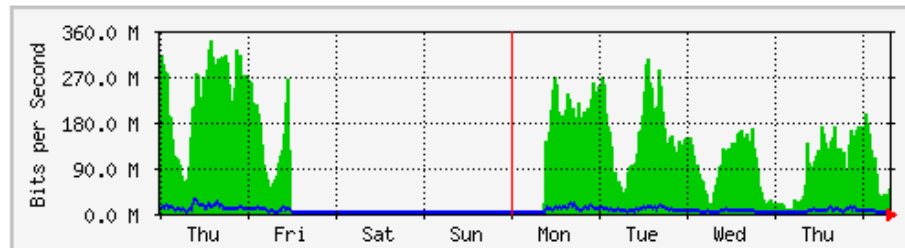

'Monthly' Graph (2 Hour Average)

	Max	Average	Current
In	3051.7 kb/s (19.1%)	860.9 kb/s (5.4%)	876.3 kb/s (5.5%)
Out	1939.0 kb/s (12.1%)	88.6 kb/s (0.6%)	47.1 kb/s (0.3%)

MRTG – Kampus Wang Ulu

'Weekly' Graph (30 Minute Average)

	Max	Average	Current
In	572.3 Mb/s (28.6%)	184.2 Mb/s (9.2%)	125.3 Mb/s (6.3%)
Out	63.8 Mb/s (3.2%)	13.4 Mb/s (0.7%)	16.5 Mb/s (0.8%)

'Monthly' Graph (2 Hour Average)

	Max	Average	Current
In	589.6 Mb/s (29.5%)	178.8 Mb/s (8.9%)	67.0 Mb/s (3.4%)
Out	50.5 Mb/s (2.5%)	11.9 Mb/s (0.6%)	15.2 Mb/s (0.8%)

MRTG – Kampus Uniciti

'Weekly' Graph (30 Minute Average)

	Max	Average	Current
In	339.1 Mb/s (33.9%)	96.3 Mb/s (9.6%)	48.8 Mb/s (4.9%)
Out	26.2 Mb/s (2.6%)	4843.5 kb/s (0.5%)	1695.5 kb/s (0.2%)

'Monthly' Graph (2 Hour Average)

	Max	Average	Current
In	324.3 Mb/s (32.4%)	106.0 Mb/s (10.6%)	34.2 Mb/s (3.4%)
Out	32.8 Mb/s (3.3%)	5006.5 kb/s (0.5%)	2636.1 kb/s (0.3%)

MRTG – Kampus Agrotek

`Weekly' Graph (30 Minute Average)

	Max	Average	Current
In	1023.8 kb/s (66.3%)	358.2 kb/s (23.2%)	522.9 kb/s (33.9%)
Out	1268.4 kb/s (82.2%)	57.5 kb/s (3.7%)	26.7 kb/s (1.7%)