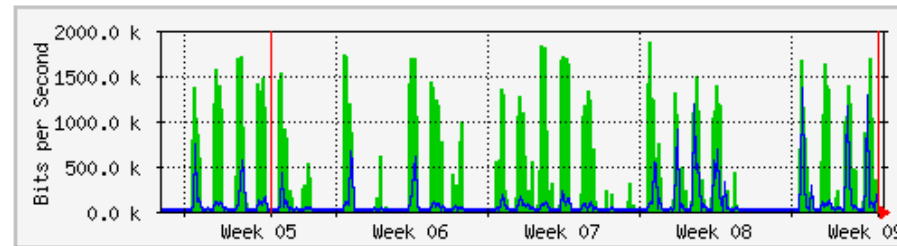

	Max	Average	Current
In	625.2 Mb/s (31.3%)	210.7 Mb/s (10.5%)	104.8 Mb/s (5.2%)
Out	69.4 Mb/s (3.5%)	33.0 Mb/s (1.7%)	39.8 Mb/s (2.0%)

MRTG – Jabatan Bendahari

'Weekly' Graph (30 Minute Average)

	Max	Average	Current
In	49.3 Mb/s (4.9%)	2758.2 kb/s (0.3%)	82.1 kb/s (0.0%)
Out	5767.9 kb/s (0.6%)	3011.7 kb/s (0.3%)	2889.8 kb/s (0.3%)

'Monthly' Graph (2 Hour Average)

	Max	Average	Current
In	25.9 Mb/s (2.6%)	2545.8 kb/s (0.3%)	81.6 kb/s (0.0%)
Out	4360.5 kb/s (0.4%)	2964.0 kb/s (0.3%)	2893.9 kb/s (0.3%)

MRTG – Unit Kebudayaan dan Rekreasi

'Weekly' Graph (30 Minute Average)

	Max	Average	Current
In	1938.3 kb/s (24.2%)	300.6 kb/s (3.8%)	7256.0 b/s (0.1%)
Out	1772.8 kb/s (22.2%)	100.2 kb/s (1.3%)	7872.0 b/s (0.1%)

'Monthly' Graph (2 Hour Average)