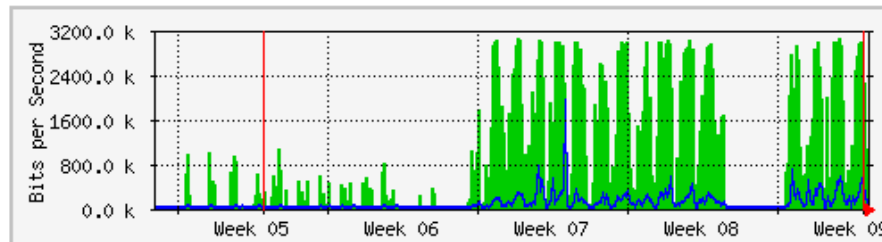

LAPORAN PENGGUNAAN BANDWIDTH DI Kampus UniMAP (FEBUARI 2019)

Disediakan oleh: Mohd zhafri b. norzalli

Tarikh: 1/3/2019

MRTG – Kampus Simpang Empat

'Weekly' Graph (30 Minute Average)

	Max	Average	Current
In	3315.4 kb/s (20.7%)	1140.0 kb/s (7.1%)	379.7 kb/s (2.4%)
Out	1835.9 kb/s (11.5%)	130.6 kb/s (0.8%)	240.9 kb/s (1.5%)

'Monthly' Graph (2 Hour Average)

	Max	Average	Current
In	3051.7 kb/s (19.1%)	860.9 kb/s (5.4%)	876.3 kb/s (5.5%)
Out	1939.0 kb/s (12.1%)	88.6 kb/s (0.6%)	47.1 kb/s (0.3%)

MRTG – Kampus Wang Ulu

'Weekly' Graph (30 Minute Average)

	Max	Average	Current
In	572.3 Mb/s (28.6%)	184.2 Mb/s (9.2%)	125.3 Mb/s (6.3%)
Out	63.8 Mb/s (3.2%)	13.4 Mb/s (0.7%)	16.5 Mb/s (0.8%)

'Monthly' Graph (2 Hour Average)

	Max	Average	Current
In	589.6 Mb/s (29.5%)	178.8 Mb/s (8.9%)	67.0 Mb/s (3.4%)
Out	50.5 Mb/s (2.5%)	11.9 Mb/s (0.6%)	15.2 Mb/s (0.8%)