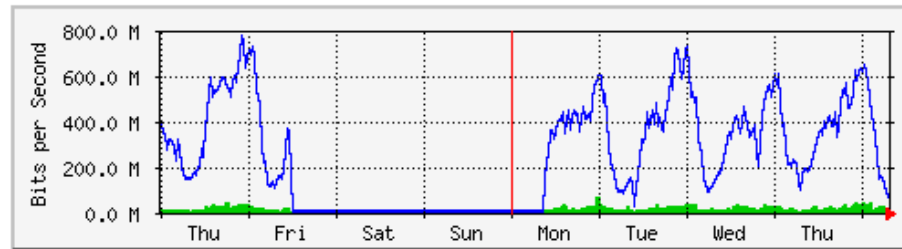

'Weekly' Graph (30 Minute Average)

	Max	Average	Current
In	1938.3 kb/s (24.2%)	300.6 kb/s (3.8%)	7256.0 b/s (0.1%)
Out	1772.8 kb/s (22.2%)	100.2 kb/s (1.3%)	7872.0 b/s (0.1%)

'Monthly' Graph (2 Hour Average)

	Max	Average	Current
In	1874.5 kb/s (23.4%)	337.8 kb/s (4.2%)	10.9 kb/s (0.1%)
Out	1341.5 kb/s (16.8%)	69.6 kb/s (0.9%)	11.8 kb/s (0.1%)

MRTG – PFI

'Weekly' Graph (30 Minute Average)

	Max	Average	Current
In	1107.0 Mb/s (25.8%)	269.0 Mb/s (6.3%)	131.6 Mb/s (3.1%)
Out	4242.8 kb/s (0.1%)	410.1 kb/s (0.0%)	2592.0 b/s (0.0%)

'Monthly' Graph (2 Hour Average)

	Max	Average	Current
In	1020.2 Mb/s (23.8%)	293.8 Mb/s (6.8%)	143.0 Mb/s (3.3%)
Out	1898.5 kb/s (0.0%)	373.0 kb/s (0.0%)	1936.0 b/s (0.0%)

MRTG – PFI 2

'Weekly' Graph (30 Minute Average)

	Max	Average	Current
In	69.8 Mb/s (7.0%)	13.1 Mb/s (1.3%)	6526.9 kb/s (0.7%)
Out	771.9 Mb/s (77.2%)	239.6 Mb/s (24.0%)	92.0 Mb/s (9.2%)

'Monthly' Graph (2 Hour Average)

	Max	Average	Current
In	52.2 Mb/s (5.2%)	12.3 Mb/s (1.2%)	10.6 Mb/s (1.1%)
Out	690.4 Mb/s (69.0%)	227.8 Mb/s (22.8%)	93.7 Mb/s (9.4%)