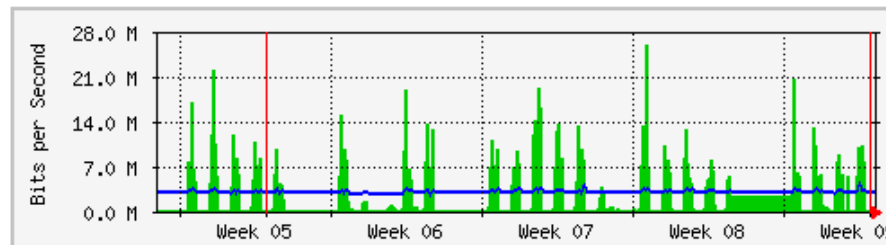

MRTG - KWSP

'Weekly' Graph (30 Minute Average)

	Max	Average	Current
In	621.7 Mb/s (31.1%)	214.5 Mb/s (10.7%)	151.4 Mb/s (7.6%)
Out	82.9 Mb/s (4.1%)	34.7 Mb/s (1.7%)	32.3 Mb/s (1.6%)

'Monthly' Graph (2 Hour Average)

	Max	Average	Current
In	625.2 Mb/s (31.3%)	210.7 Mb/s (10.5%)	104.8 Mb/s (5.2%)
Out	69.4 Mb/s (3.5%)	33.0 Mb/s (1.7%)	39.8 Mb/s (2.0%)

MRTG – Jabatan Bendahari

'Weekly' Graph (30 Minute Average)

	Max	Average	Current
In	49.3 Mb/s (4.9%)	2758.2 kb/s (0.3%)	82.1 kb/s (0.0%)
Out	5767.9 kb/s (0.6%)	3011.7 kb/s (0.3%)	2889.8 kb/s (0.3%)

'Monthly' Graph (2 Hour Average)

	Max	Average	Current
In	25.9 Mb/s (2.6%)	2545.8 kb/s (0.3%)	81.6 kb/s (0.0%)
Out	4360.5 kb/s (0.4%)	2964.0 kb/s (0.3%)	2893.9 kb/s (0.3%)

MRTG – Unit Kebudayaan dan Rekreasi

'Weekly' Graph (30 Minute Average)

	Max	Average	Current
In	1938.3 kb/s (24.2%)	300.6 kb/s (3.8%)	7256.0 b/s (0.1%)
Out	1772.8 kb/s (22.2%)	100.2 kb/s (1.3%)	7872.0 b/s (0.1%)

'Monthly' Graph (2 Hour Average)