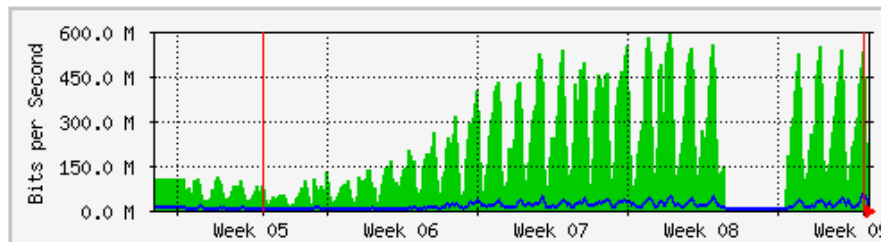

'Monthly' Graph (2 Hour Average)

	Max	Average	Current
In	3051.7 kb/s (19.1%)	860.9 kb/s (5.4%)	876.3 kb/s (5.5%)
Out	1939.0 kb/s (12.1%)	88.6 kb/s (0.6%)	47.1 kb/s (0.3%)

MRTG – Kampus Wang Ulu

'Weekly' Graph (30 Minute Average)

	Max	Average	Current
In	572.3 Mb/s (28.6%)	184.2 Mb/s (9.2%)	125.3 Mb/s (6.3%)
Out	63.8 Mb/s (3.2%)	13.4 Mb/s (0.7%)	16.5 Mb/s (0.8%)

'Monthly' Graph (2 Hour Average)

	Max	Average	Current
In	589.6 Mb/s (29.5%)	178.8 Mb/s (8.9%)	67.0 Mb/s (3.4%)
Out	50.5 Mb/s (2.5%)	11.9 Mb/s (0.6%)	15.2 Mb/s (0.8%)