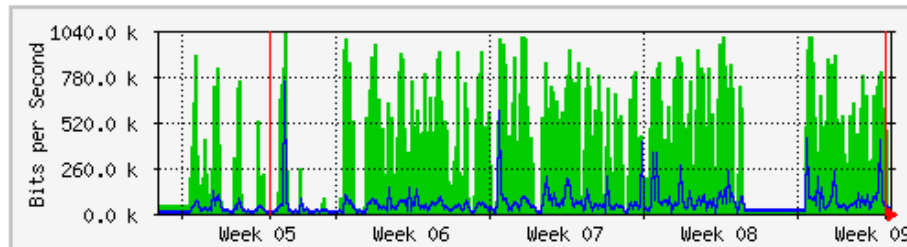

	Max	Average	Current
In	324.3 Mb/s (32.4%)	106.0 Mb/s (10.6%)	34.2 Mb/s (3.4%)
Out	32.8 Mb/s (3.3%)	5006.5 kb/s (0.5%)	2636.1 kb/s (0.3%)

MRTG – Kampus Agrotek

`Weekly' Graph (30 Minute Average)

	Max	Average	Current
In	1023.8 kb/s (66.3%)	358.2 kb/s (23.2%)	522.9 kb/s (33.9%)
Out	1268.4 kb/s (82.2%)	57.5 kb/s (3.7%)	26.7 kb/s (1.7%)

`Monthly' Graph (2 Hour Average)

	Max	Average	Current
In	1024.1 kb/s (66.3%)	370.0 kb/s (24.0%)	9440.0 b/s (0.6%)
Out	748.0 kb/s (48.4%)	49.9 kb/s (3.2%)	49.2 kb/s (3.2%)

MRTG – Jabatan Keselamatan

'Weekly' Graph (30 Minute Average)

	Max	Average	Current
In	4535.7 kb/s (47.2%)	339.0 kb/s (3.5%)	67.2 kb/s (0.7%)
Out	368.4 kb/s (3.8%)	30.1 kb/s (0.3%)	19.6 kb/s (0.2%)

'Monthly' Graph (2 Hour Average)

	Max	Average	Current
In	6392.1 kb/s (66.6%)	577.7 kb/s (6.0%)	11.5 kb/s (0.1%)
Out	309.0 kb/s (3.2%)	34.0 kb/s (0.4%)	11.0 kb/s (0.1%)