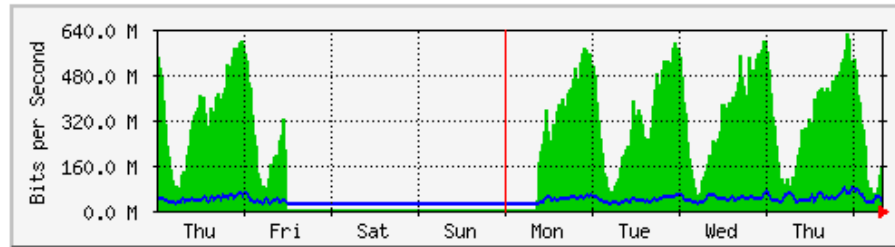

`Monthly' Graph (2 Hour Average)

	Max	Average	Current
In	1024.1 kb/s (66.3%)	370.0 kb/s (24.0%)	9440.0 b/s (0.6%)
Out	748.0 kb/s (48.4%)	49.9 kb/s (3.2%)	49.2 kb/s (3.2%)

MRTG – Jabatan Keselamatan

'Weekly' Graph (30 Minute Average)

	Max	Average	Current
In	4535.7 kb/s (47.2%)	339.0 kb/s (3.5%)	67.2 kb/s (0.7%)
Out	368.4 kb/s (3.8%)	30.1 kb/s (0.3%)	19.6 kb/s (0.2%)

'Monthly' Graph (2 Hour Average)

	Max	Average	Current
In	6392.1 kb/s (66.6%)	577.7 kb/s (6.0%)	11.5 kb/s (0.1%)
Out	309.0 kb/s (3.2%)	34.0 kb/s (0.4%)	11.0 kb/s (0.1%)

MRTG - KWSP

'Weekly' Graph (30 Minute Average)

	Max	Average	Current
In	621.7 Mb/s (31.1%)	214.5 Mb/s (10.7%)	151.4 Mb/s (7.6%)
Out	82.9 Mb/s (4.1%)	34.7 Mb/s (1.7%)	32.3 Mb/s (1.6%)

'Monthly' Graph (2 Hour Average)