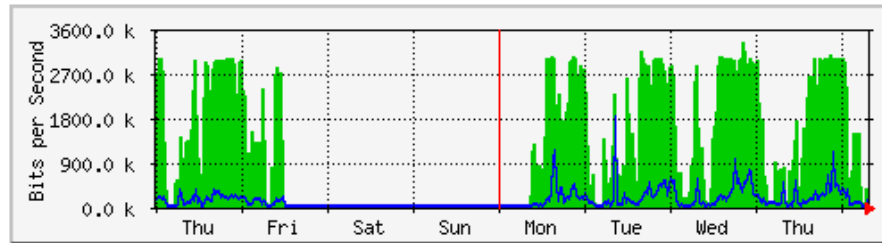

LAPORAN PENGGUNAAN BANDWIDTH DI Kampus UniMAP (FEBUARI 2019)

Disediakan oleh: Mohd zhafri b. norzalli

Tarikh: 1/3/2019

MRTG – Kampus Simpang Empat

'Weekly' Graph (30 Minute Average)

	Max	Average	Current
In	3315.4 kb/s (20.7%)	1140.0 kb/s (7.1%)	379.7 kb/s (2.4%)
Out	1835.9 kb/s (11.5%)	130.6 kb/s (0.8%)	240.9 kb/s (1.5%)

'Monthly' Graph (2 Hour Average)

	Max	Average	Current
In	3051.7 kb/s (19.1%)	860.9 kb/s (5.4%)	876.3 kb/s (5.5%)
Out	1939.0 kb/s (12.1%)	88.6 kb/s (0.6%)	47.1 kb/s (0.3%)

MRTG – Kampus Wang Ulu

'Weekly' Graph (30 Minute Average)

	Max	Average	Current
In	572.3 Mb/s (28.6%)	184.2 Mb/s (9.2%)	125.3 Mb/s (6.3%)
Out	63.8 Mb/s (3.2%)	13.4 Mb/s (0.7%)	16.5 Mb/s (0.8%)

'Monthly' Graph (2 Hour Average)

	Max	Average	Current
In	589.6 Mb/s (29.5%)	178.8 Mb/s (8.9%)	67.0 Mb/s (3.4%)
Out	50.5 Mb/s (2.5%)	11.9 Mb/s (0.6%)	15.2 Mb/s (0.8%)