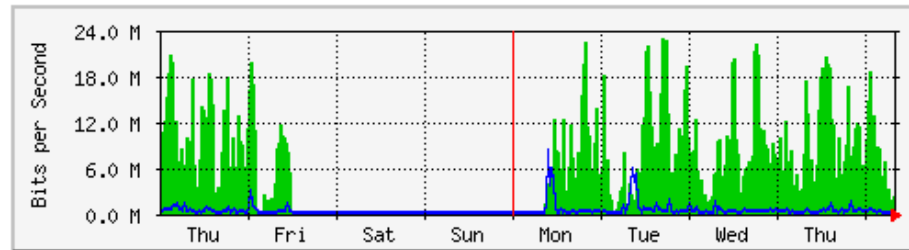

'Monthly' Graph (2 Hour Average)

	Max	Average	Current
In	19.4 Mb/s (1.9%)	7235.2 kb/s (0.7%)	1756.0 kb/s (0.2%)
Out	4029.7 kb/s (0.4%)	610.3 kb/s (0.1%)	119.9 kb/s (0.0%)

MRTG – Bumita Blok B

'Weekly' Graph (30 Minute Average)

	Max	Average	Current
In	22.8 Mb/s (2.3%)	3785.1 kb/s (0.4%)	2070.3 kb/s (0.2%)
Out	3453.9 kb/s (0.3%)	256.0 kb/s (0.0%)	153.2 kb/s (0.0%)

'Monthly' Graph (2 Hour Average)

	Max	Average	Current
In	20.7 Mb/s (2.1%)	6798.4 kb/s (0.7%)	1569.8 kb/s (0.2%)
Out	1920.3 kb/s (0.2%)	407.6 kb/s (0.0%)	137.6 kb/s (0.0%)

MRTG – Bumita Blok C (Student)

`Weekly' Graph (30 Minute Average)

	Max	Average	Current
In	22.8 Mb/s (2.3%)	5442.1 kb/s (0.5%)	2302.8 kb/s (0.2%)
Out	8352.2 kb/s (0.8%)	357.9 kb/s (0.0%)	91.4 kb/s (0.0%)