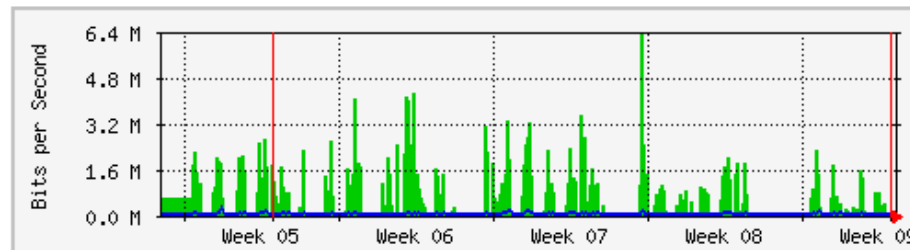

	Max	Average	Current
In	324.3 Mb/s (32.4%)	106.0 Mb/s (10.6%)	34.2 Mb/s (3.4%)
Out	32.8 Mb/s (3.3%)	5006.5 kb/s (0.5%)	2636.1 kb/s (0.3%)

MRTG – Kampus Agrotek

`Weekly' Graph (30 Minute Average)

	Max	Average	Current
In	1023.8 kb/s (66.3%)	358.2 kb/s (23.2%)	522.9 kb/s (33.9%)
Out	1268.4 kb/s (82.2%)	57.5 kb/s (3.7%)	26.7 kb/s (1.7%)

`Monthly' Graph (2 Hour Average)

	Max	Average	Current
In	1024.1 kb/s (66.3%)	370.0 kb/s (24.0%)	9440.0 b/s (0.6%)
Out	748.0 kb/s (48.4%)	49.9 kb/s (3.2%)	49.2 kb/s (3.2%)

MRTG – Jabatan Keselamatan

'Weekly' Graph (30 Minute Average)

	Max	Average	Current
In	4535.7 kb/s (47.2%)	339.0 kb/s (3.5%)	67.2 kb/s (0.7%)
Out	368.4 kb/s (3.8%)	30.1 kb/s (0.3%)	19.6 kb/s (0.2%)

'Monthly' Graph (2 Hour Average)

	Max	Average	Current
In	6392.1 kb/s (66.6%)	577.7 kb/s (6.0%)	11.5 kb/s (0.1%)
Out	309.0 kb/s (3.2%)	34.0 kb/s (0.4%)	11.0 kb/s (0.1%)

MRTG - KWSP

'Weekly' Graph (30 Minute Average)

	Max	Average	Current
In	621.7 Mb/s (31.1%)	214.5 Mb/s (10.7%)	151.4 Mb/s (7.6%)
Out	82.9 Mb/s (4.1%)	34.7 Mb/s (1.7%)	32.3 Mb/s (1.6%)

'Monthly' Graph (2 Hour Average)