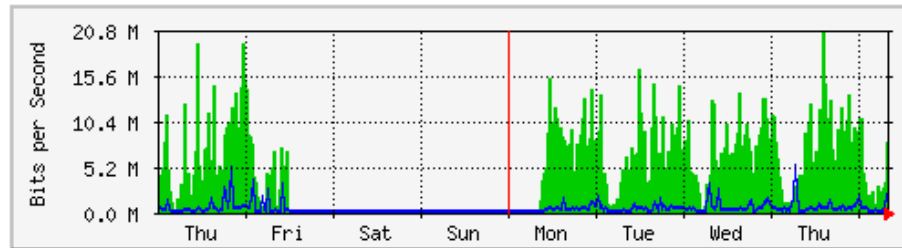

	Max	Average	Current
In	69.8 Mb/s (7.0%)	13.1 Mb/s (1.3%)	6526.9 kb/s (0.7%)
Out	771.9 Mb/s (77.2%)	239.6 Mb/s (24.0%)	92.0 Mb/s (9.2%)

'Monthly' Graph (2 Hour Average)

	Max	Average	Current
In	52.2 Mb/s (5.2%)	12.3 Mb/s (1.2%)	10.6 Mb/s (1.1%)
Out	690.4 Mb/s (69.0%)	227.8 Mb/s (22.8%)	93.7 Mb/s (9.4%)

MRTG – Library Pauh Putra

'Weekly' Graph (30 Minute Average)

	Max	Average	Current
In	124.1 Mb/s (2.9%)	15.5 Mb/s (0.4%)	483.8 kb/s (0.0%)
Out	41.3 Mb/s (1.0%)	19.4 Mb/s (0.5%)	13.5 Mb/s (0.3%)

'Monthly' Graph (2 Hour Average)

	Max	Average	Current
In	114.7 Mb/s (2.7%)	10.8 Mb/s (0.3%)	401.2 kb/s (0.0%)
Out	38.2 Mb/s (0.9%)	18.1 Mb/s (0.4%)	15.5 Mb/s (0.4%)

MRTG – Bumita Blok A

'Weekly' Graph (30 Minute Average)

	Max	Average	Current
In	20.5 Mb/s (2.0%)	4319.2 kb/s (0.4%)	7912.1 kb/s (0.8%)
Out	5347.8 kb/s (0.5%)	372.0 kb/s (0.0%)	413.9 kb/s (0.0%)