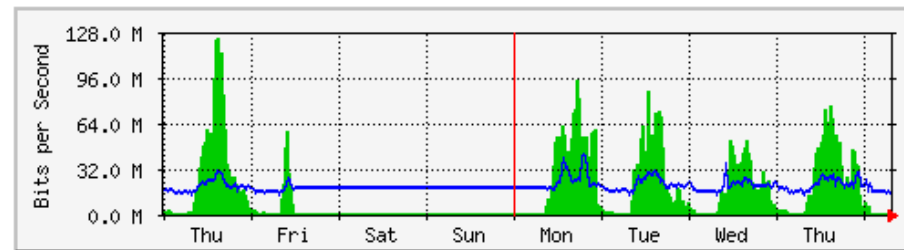

'Monthly' Graph (2 Hour Average)

	Max	Average	Current
In	1020.2 Mb/s (23.8%)	293.8 Mb/s (6.8%)	143.0 Mb/s (3.3%)
Out	1898.5 kb/s (0.0%)	373.0 kb/s (0.0%)	1936.0 b/s (0.0%)

MRTG – PFI 2

'Weekly' Graph (30 Minute Average)

	Max	Average	Current
In	69.8 Mb/s (7.0%)	13.1 Mb/s (1.3%)	6526.9 kb/s (0.7%)
Out	771.9 Mb/s (77.2%)	239.6 Mb/s (24.0%)	92.0 Mb/s (9.2%)

'Monthly' Graph (2 Hour Average)

	Max	Average	Current
In	52.2 Mb/s (5.2%)	12.3 Mb/s (1.2%)	10.6 Mb/s (1.1%)
Out	690.4 Mb/s (69.0%)	227.8 Mb/s (22.8%)	93.7 Mb/s (9.4%)

MRTG – Library Pauh Putra

'Weekly' Graph (30 Minute Average)

	Max	Average	Current
In	124.1 Mb/s (2.9%)	15.5 Mb/s (0.4%)	483.8 kb/s (0.0%)
Out	41.3 Mb/s (1.0%)	19.4 Mb/s (0.5%)	13.5 Mb/s (0.3%)

'Monthly' Graph (2 Hour Average)

	Max	Average	Current
In	114.7 Mb/s (2.7%)	10.8 Mb/s (0.3%)	401.2 kb/s (0.0%)
Out	38.2 Mb/s (0.9%)	18.1 Mb/s (0.4%)	15.5 Mb/s (0.4%)

MRTG – Bumita Blok A

'Weekly' Graph (30 Minute Average)

	Max	Average	Current
In	20.5 Mb/s (2.0%)	4319.2 kb/s (0.4%)	7912.1 kb/s (0.8%)
Out	5347.8 kb/s (0.5%)	372.0 kb/s (0.0%)	413.9 kb/s (0.0%)