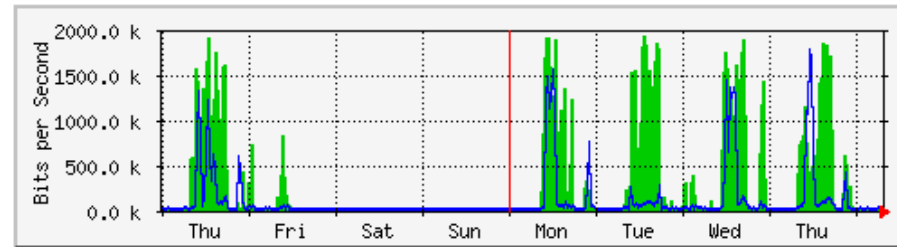

MRTG - KWSP

'Weekly' Graph (30 Minute Average)

	Max	Average	Current
In	621.7 Mb/s (31.1%)	214.5 Mb/s (10.7%)	151.4 Mb/s (7.6%)
Out	82.9 Mb/s (4.1%)	34.7 Mb/s (1.7%)	32.3 Mb/s (1.6%)

'Monthly' Graph (2 Hour Average)

	Max	Average	Current
In	625.2 Mb/s (31.3%)	210.7 Mb/s (10.5%)	104.8 Mb/s (5.2%)
Out	69.4 Mb/s (3.5%)	33.0 Mb/s (1.7%)	39.8 Mb/s (2.0%)

MRTG – Jabatan Bendahari

'Weekly' Graph (30 Minute Average)

	Max	Average	Current
In	49.3 Mb/s (4.9%)	2758.2 kb/s (0.3%)	82.1 kb/s (0.0%)
Out	5767.9 kb/s (0.6%)	3011.7 kb/s (0.3%)	2889.8 kb/s (0.3%)

'Monthly' Graph (2 Hour Average)

	Max	Average	Current
In	25.9 Mb/s (2.6%)	2545.8 kb/s (0.3%)	81.6 kb/s (0.0%)
Out	4360.5 kb/s (0.4%)	2964.0 kb/s (0.3%)	2893.9 kb/s (0.3%)

MRTG – Unit Kebudayaan dan Rekreasi

'Weekly' Graph (30 Minute Average)

	Max	Average	Current
In	1938.3 kb/s (24.2%)	300.6 kb/s (3.8%)	7256.0 b/s (0.1%)
Out	1772.8 kb/s (22.2%)	100.2 kb/s (1.3%)	7872.0 b/s (0.1%)

'Monthly' Graph (2 Hour Average)