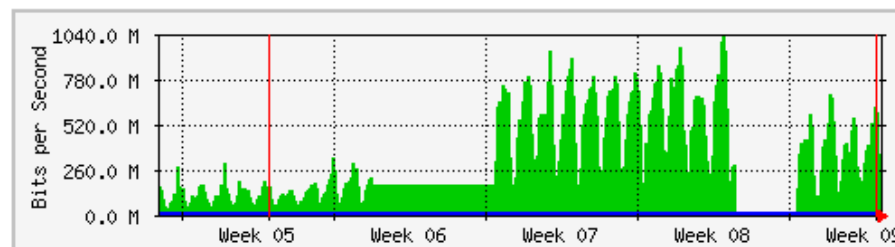

'Weekly' Graph (30 Minute Average)

	Max	Average	Current
In	1938.3 kb/s (24.2%)	300.6 kb/s (3.8%)	7256.0 b/s (0.1%)
Out	1772.8 kb/s (22.2%)	100.2 kb/s (1.3%)	7872.0 b/s (0.1%)

'Monthly' Graph (2 Hour Average)

	Max	Average	Current
In	1874.5 kb/s (23.4%)	337.8 kb/s (4.2%)	10.9 kb/s (0.1%)
Out	1341.5 kb/s (16.8%)	69.6 kb/s (0.9%)	11.8 kb/s (0.1%)

MRTG – PFI

'Weekly' Graph (30 Minute Average)

	Max	Average	Current
In	1107.0 Mb/s (25.8%)	269.0 Mb/s (6.3%)	131.6 Mb/s (3.1%)
Out	4242.8 kb/s (0.1%)	410.1 kb/s (0.0%)	2592.0 b/s (0.0%)

'Monthly' Graph (2 Hour Average)

	Max	Average	Current
In	1020.2 Mb/s (23.8%)	293.8 Mb/s (6.8%)	143.0 Mb/s (3.3%)
Out	1898.5 kb/s (0.0%)	373.0 kb/s (0.0%)	1936.0 b/s (0.0%)

MRTG – PFI 2

'Weekly' Graph (30 Minute Average)

	Max	Average	Current
In	69.8 Mb/s (7.0%)	13.1 Mb/s (1.3%)	6526.9 kb/s (0.7%)
Out	771.9 Mb/s (77.2%)	239.6 Mb/s (24.0%)	92.0 Mb/s (9.2%)

'Monthly' Graph (2 Hour Average)

	Max	Average	Current
In	52.2 Mb/s (5.2%)	12.3 Mb/s (1.2%)	10.6 Mb/s (1.1%)
Out	690.4 Mb/s (69.0%)	227.8 Mb/s (22.8%)	93.7 Mb/s (9.4%)