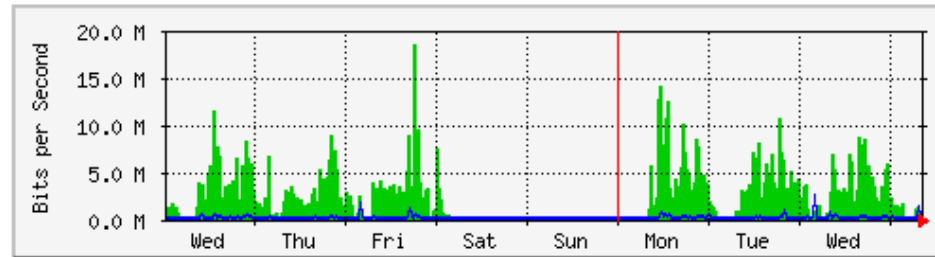

	Max	Average	Current
In	67.2 Mb/s (6.7%)	5174.9 kb/s (0.5%)	2133.7 kb/s (0.2%)
Out	184.8 Mb/s (18.5%)	90.5 Mb/s (9.0%)	51.6 Mb/s (5.2%)

'Monthly' Graph (2 Hour Average)

	Max	Average	Current
In	128.7 Mb/s (12.9%)	17.4 Mb/s (1.7%)	5203.8 kb/s (0.5%)
Out	574.3 Mb/s (57.4%)	215.7 Mb/s (21.6%)	50.2 Mb/s (5.0%)

MRTG – Library Pauh Putra

'Weekly' Graph (30 Minute Average)

	Max	Average	Current
In	64.3 Mb/s (1.5%)	6670.3 kb/s (0.2%)	18.0 Mb/s (0.4%)
Out	29.8 Mb/s (0.7%)	16.8 Mb/s (0.4%)	16.7 Mb/s (0.4%)

'Monthly' Graph (2 Hour Average)

	Max	Average	Current
In	122.2 Mb/s (2.8%)	13.8 Mb/s (0.3%)	1353.1 kb/s (0.0%)
Out	38.1 Mb/s (0.9%)	19.6 Mb/s (0.5%)	15.4 Mb/s (0.4%)

MRTG – Bumita Blok A

'Weekly' Graph (30 Minute Average)

	Max	Average	Current
In	18.4 Mb/s (1.8%)	2250.1 kb/s (0.2%)	119.8 kb/s (0.0%)
Out	2580.3 kb/s (0.3%)	129.6 kb/s (0.0%)	52.0 kb/s (0.0%)