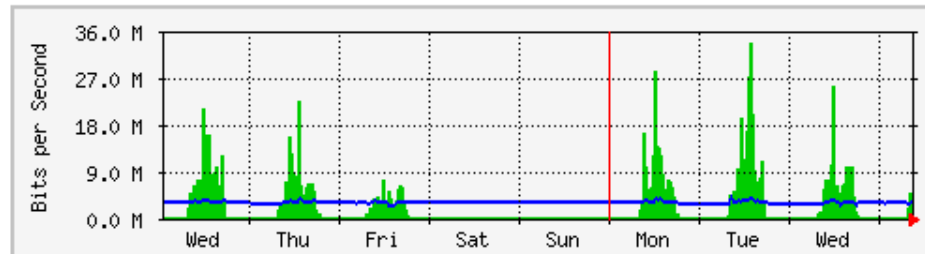

	Max	Average	Current
In	5829.4 kb/s (60.7%)	843.9 kb/s (8.8%)	2343.0 kb/s (24.4%)
Out	678.7 kb/s (7.1%)	45.1 kb/s (0.5%)	90.2 kb/s (0.9%)

'Monthly' Graph (2 Hour Average)

	Max	Average	Current
In	5024.6 kb/s (52.3%)	824.5 kb/s (8.6%)	826.5 kb/s (8.6%)
Out	309.0 kb/s (3.2%)	41.5 kb/s (0.4%)	42.0 kb/s (0.4%)

MRTG - KWSP

`Weekly' Graph (30 Minute Average)

	Max	Average	Current
In	230.2 Mb/s (11.5%)	104.3 Mb/s (5.2%)	102.2 Mb/s (5.1%)
Out	47.2 Mb/s (2.4%)	29.5 Mb/s (1.5%)	30.0 Mb/s (1.5%)

`Monthly' Graph (2 Hour Average)

	Max	Average	Current
In	559.7 Mb/s (28.0%)	215.7 Mb/s (10.8%)	33.7 Mb/s (1.7%)
Out	66.7 Mb/s (3.3%)	35.0 Mb/s (1.7%)	27.2 Mb/s (1.4%)

MRTG – Jabatan Bendahari

`Weekly' Graph (30 Minute Average)

	Max	Average	Current
In	33.8 Mb/s (3.4%)	2377.5 kb/s (0.2%)	4960.5 kb/s (0.5%)
Out	3981.9 kb/s (0.4%)	3011.2 kb/s (0.3%)	2954.6 kb/s (0.3%)

`Monthly' Graph (2 Hour Average)

	Max	Average	Current
In	22.1 Mb/s (2.2%)	2257.4 kb/s (0.2%)	85.5 kb/s (0.0%)
Out	3632.0 kb/s (0.4%)	2982.0 kb/s (0.3%)	2884.4 kb/s (0.3%)

MRTG – Unit Kebudayaan dan Rekreasi