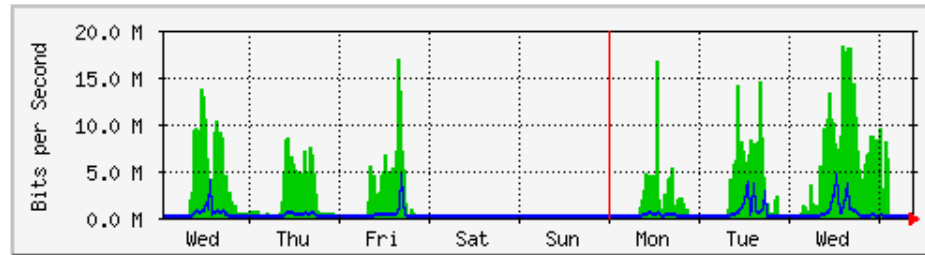

	Max	Average	Current
In	11.1 Mb/s (1.1%)	2274.5 kb/s (0.2%)	4989.9 kb/s (0.5%)
Out	2493.3 kb/s (0.2%)	91.6 kb/s (0.0%)	138.0 kb/s (0.0%)

`Monthly' Graph (2 Hour Average)

	Max	Average	Current
In	18.8 Mb/s (1.9%)	5994.6 kb/s (0.6%)	932.5 kb/s (0.1%)
Out	1802.0 kb/s (0.2%)	335.3 kb/s (0.0%)	38.8 kb/s (0.0%)

MRTG – Bumita Blok C (Student)

`Weekly' Graph (30 Minute Average)

	Max	Average	Current
In	17.1 Mb/s (1.7%)	5373.5 kb/s (0.5%)	3783.0 kb/s (0.4%)
Out	3422.2 kb/s (0.3%)	297.7 kb/s (0.0%)	300.8 kb/s (0.0%)

`Monthly' Graph (2 Hour Average)

	Max	Average	Current
In	21.5 Mb/s (2.1%)	9117.1 kb/s (0.9%)	4539.0 kb/s (0.5%)
Out	4824.2 kb/s (0.5%)	474.4 kb/s (0.0%)	273.7 kb/s (0.0%)

MRTG – Bumita Blok C (Staf)

`Weekly' Graph (30 Minute Average)