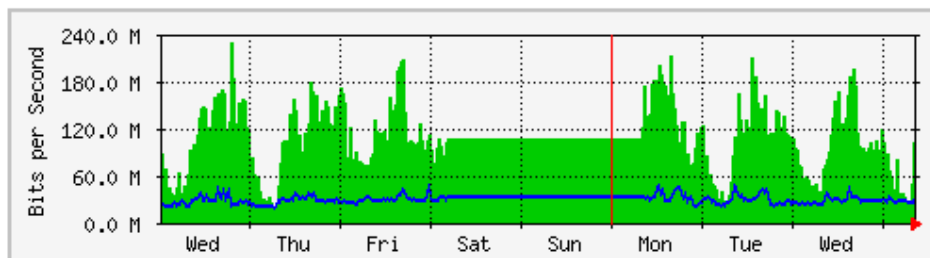

'Monthly' Graph (2 Hour Average)

	Max	Average	Current
In	1014.3 kb/s (65.7%)	362.4 kb/s (23.5%)	7536.0 b/s (0.5%)
Out	1206.3 kb/s (78.1%)	52.8 kb/s (3.4%)	7344.0 b/s (0.5%)

MRTG – Jabatan Keselamatan

'Weekly' Graph (30 Minute Average)

	Max	Average	Current
In	5829.4 kb/s (60.7%)	843.9 kb/s (8.8%)	2343.0 kb/s (24.4%)
Out	678.7 kb/s (7.1%)	45.1 kb/s (0.5%)	90.2 kb/s (0.9%)

'Monthly' Graph (2 Hour Average)

	Max	Average	Current
In	5024.6 kb/s (52.3%)	824.5 kb/s (8.6%)	826.5 kb/s (8.6%)
Out	309.0 kb/s (3.2%)	41.5 kb/s (0.4%)	42.0 kb/s (0.4%)

MRTG - KWSP

`Weekly' Graph (30 Minute Average)

	Max	Average	Current
In	230.2 Mb/s (11.5%)	104.3 Mb/s (5.2%)	102.2 Mb/s (5.1%)
Out	47.2 Mb/s (2.4%)	29.5 Mb/s (1.5%)	30.0 Mb/s (1.5%)

`Monthly' Graph (2 Hour Average)