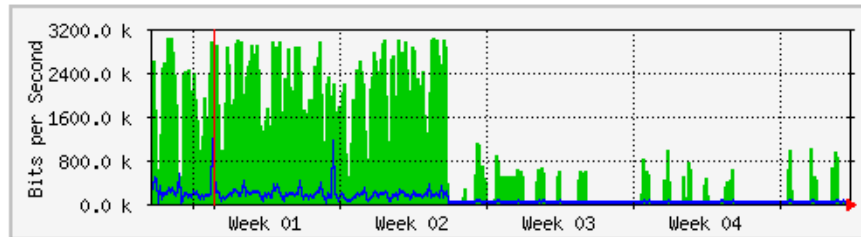

LAPORAN PENGGUNAAN BANDWIDTH DI Kampus UniMAP (JANUARI 2019)

Disediakan oleh: Mohd zhafri b. norzalli

Tarikh: 31/1/2019

MRTG – Kampus Simpang Empat

'Weekly' Graph (30 Minute Average)

	Max	Average	Current
In	1998.3 kb/s (12.5%)	123.2 kb/s (0.8%)	5112.0 b/s (0.0%)
Out	77.9 kb/s (0.5%)	15.9 kb/s (0.1%)	5808.0 b/s (0.0%)

'Monthly' Graph (2 Hour Average)

	Max	Average	Current
In	3029.5 kb/s (18.9%)	957.7 kb/s (6.0%)	16.0 kb/s (0.1%)
Out	1152.9 kb/s (7.2%)	83.1 kb/s (0.5%)	16.8 kb/s (0.1%)

MRTG – Kampus Wang Ulu

`Weekly' Graph (30 Minute Average)

	Max	Average	Current
In	204.8 Mb/s (10.2%)	77.4 Mb/s (3.9%)	48.5 Mb/s (2.4%)
Out	15.1 Mb/s (0.8%)	6218.9 kb/s (0.3%)	3075.1 kb/s (0.2%)

`Monthly' Graph (2 Hour Average)

	Max	Average	Current
In	436.9 Mb/s (21.8%)	184.3 Mb/s (9.2%)	25.4 Mb/s (1.3%)
Out	40.7 Mb/s (2.0%)	12.3 Mb/s (0.6%)	2671.7 kb/s (0.1%)