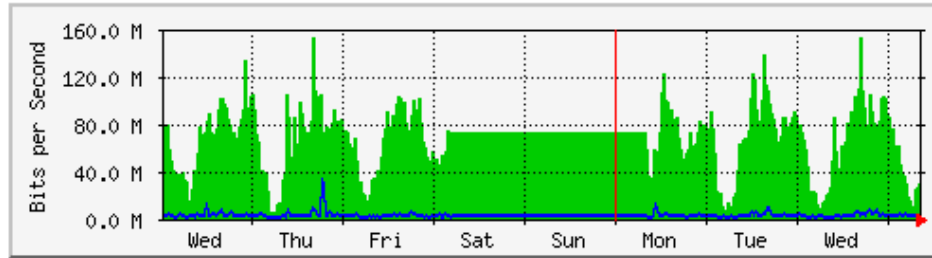

'Monthly' Graph (2 Hour Average)

	Max	Average	Current
In	3029.5 kb/s (18.9%)	957.7 kb/s (6.0%)	16.0 kb/s (0.1%)
Out	1152.9 kb/s (7.2%)	83.1 kb/s (0.5%)	16.8 kb/s (0.1%)

MRTG – Kampus Wang Ulu

`Weekly' Graph (30 Minute Average)

	Max	Average	Current
In	204.8 Mb/s (10.2%)	77.4 Mb/s (3.9%)	48.5 Mb/s (2.4%)
Out	15.1 Mb/s (0.8%)	6218.9 kb/s (0.3%)	3075.1 kb/s (0.2%)

`Monthly' Graph (2 Hour Average)

	Max	Average	Current
In	436.9 Mb/s (21.8%)	184.3 Mb/s (9.2%)	25.4 Mb/s (1.3%)
Out	40.7 Mb/s (2.0%)	12.3 Mb/s (0.6%)	2671.7 kb/s (0.1%)

MRTG – Kampus Uniciti

'Weekly' Graph (30 Minute Average)

	Max	Average	Current
In	152.5 Mb/s (15.2%)	66.4 Mb/s (6.6%)	29.8 Mb/s (3.0%)
Out	33.4 Mb/s (3.3%)	2491.0 kb/s (0.2%)	1448.6 kb/s (0.1%)

'Monthly' Graph (2 Hour Average)

	Max	Average	Current
In	303.6 Mb/s (30.4%)	106.6 Mb/s (10.7%)	24.6 Mb/s (2.5%)
Out	18.6 Mb/s (1.9%)	4934.8 kb/s (0.5%)	2311.6 kb/s (0.2%)

MRTG – Kampus Agrotek

'Weekly' Graph (30 Minute Average)

	Max	Average	Current
In	1041.2 kb/s (67.4%)	294.0 kb/s (19.0%)	18.2 kb/s (1.2%)
Out	354.7 kb/s (23.0%)	29.9 kb/s (1.9%)	17.8 kb/s (1.2%)