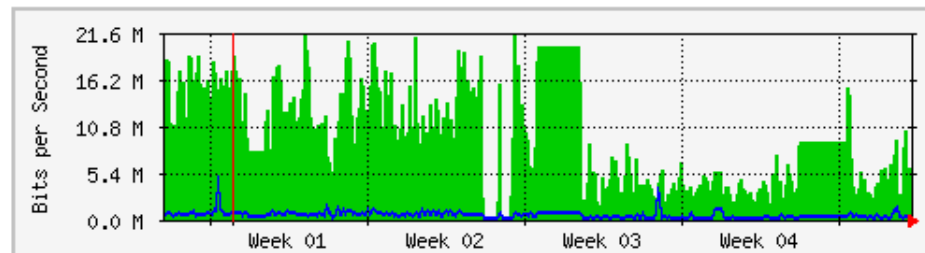

`Monthly' Graph (2 Hour Average)

	Max	Average	Current
In	21.5 Mb/s (2.1%)	9117.1 kb/s (0.9%)	4539.0 kb/s (0.5%)
Out	4824.2 kb/s (0.5%)	474.4 kb/s (0.0%)	273.7 kb/s (0.0%)