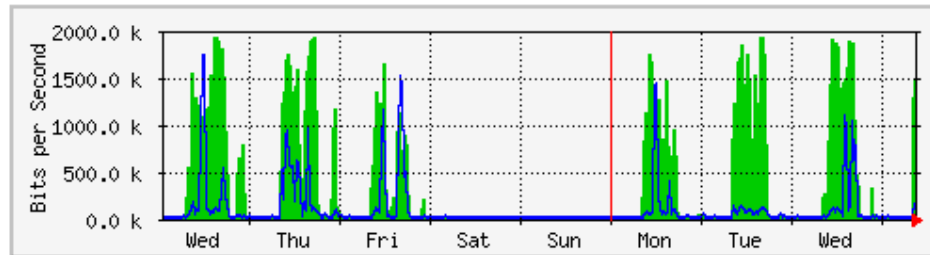

MRTG - KWSP

`Weekly' Graph (30 Minute Average)

	Max	Average	Current
In	230.2 Mb/s (11.5%)	104.3 Mb/s (5.2%)	102.2 Mb/s (5.1%)
Out	47.2 Mb/s (2.4%)	29.5 Mb/s (1.5%)	30.0 Mb/s (1.5%)

`Monthly' Graph (2 Hour Average)

	Max	Average	Current
In	559.7 Mb/s (28.0%)	215.7 Mb/s (10.8%)	33.7 Mb/s (1.7%)
Out	66.7 Mb/s (3.3%)	35.0 Mb/s (1.7%)	27.2 Mb/s (1.4%)

MRTG – Jabatan Bendahari

`Weekly' Graph (30 Minute Average)

	Max	Average	Current
In	33.8 Mb/s (3.4%)	2377.5 kb/s (0.2%)	4960.5 kb/s (0.5%)
Out	3981.9 kb/s (0.4%)	3011.2 kb/s (0.3%)	2954.6 kb/s (0.3%)

`Monthly' Graph (2 Hour Average)

	Max	Average	Current
In	22.1 Mb/s (2.2%)	2257.4 kb/s (0.2%)	85.5 kb/s (0.0%)
Out	3632.0 kb/s (0.4%)	2982.0 kb/s (0.3%)	2884.4 kb/s (0.3%)

MRTG – Unit Kebudayaan dan Rekreasi

'Weekly' Graph (30 Minute Average)

	Max	Average	Current
In	1938.3 kb/s (24.2%)	363.6 kb/s (4.5%)	1489.8 kb/s (18.6%)
Out	1738.2 kb/s (21.7%)	91.0 kb/s (1.1%)	92.8 kb/s (1.2%)

'Monthly' Graph (2 Hour Average)