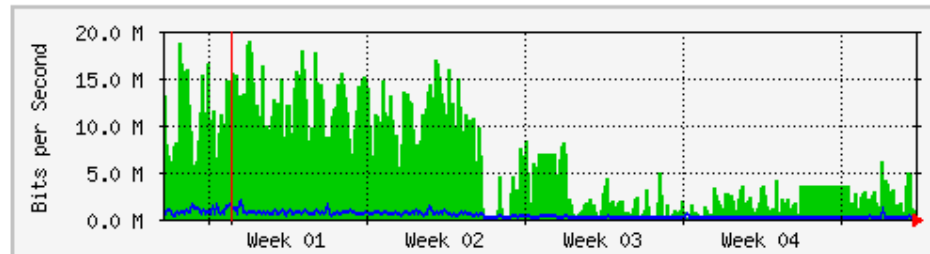

	Max	Average	Current
In	122.2 Mb/s (2.8%)	13.8 Mb/s (0.3%)	1353.1 kb/s (0.0%)
Out	38.1 Mb/s (0.9%)	19.6 Mb/s (0.5%)	15.4 Mb/s (0.4%)

MRTG – Bumita Blok A

'Weekly' Graph (30 Minute Average)

	Max	Average	Current
In	18.4 Mb/s (1.8%)	2250.1 kb/s (0.2%)	119.8 kb/s (0.0%)
Out	2580.3 kb/s (0.3%)	129.6 kb/s (0.0%)	52.0 kb/s (0.0%)

'Monthly' Graph (2 Hour Average)

	Max	Average	Current
In	20.9 Mb/s (2.1%)	8704.7 kb/s (0.9%)	142.4 kb/s (0.0%)
Out	2394.7 kb/s (0.2%)	520.1 kb/s (0.1%)	49.2 kb/s (0.0%)

MRTG – Bumita Blok B

`Weekly' Graph (30 Minute Average)

	Max	Average	Current
In	11.1 Mb/s (1.1%)	2274.5 kb/s (0.2%)	4989.9 kb/s (0.5%)
Out	2493.3 kb/s (0.2%)	91.6 kb/s (0.0%)	138.0 kb/s (0.0%)

`Monthly' Graph (2 Hour Average)

	Max	Average	Current
In	18.8 Mb/s (1.9%)	5994.6 kb/s (0.6%)	932.5 kb/s (0.1%)
Out	1802.0 kb/s (0.2%)	335.3 kb/s (0.0%)	38.8 kb/s (0.0%)