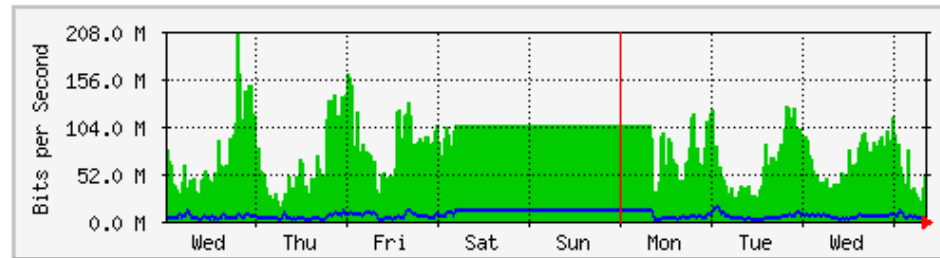

LAPORAN PENGGUNAAN BANDWIDTH DI Kampus UniMAP (JANUARI 2019)

Disediakan oleh: Mohd zhafri b. norzalli

Tarikh: 31/1/2019

MRTG – Kampus Simpang Empat

'Weekly' Graph (30 Minute Average)

	Max	Average	Current
In	1998.3 kb/s (12.5%)	123.2 kb/s (0.8%)	5112.0 b/s (0.0%)
Out	77.9 kb/s (0.5%)	15.9 kb/s (0.1%)	5808.0 b/s (0.0%)

'Monthly' Graph (2 Hour Average)

	Max	Average	Current
In	3029.5 kb/s (18.9%)	957.7 kb/s (6.0%)	16.0 kb/s (0.1%)
Out	1152.9 kb/s (7.2%)	83.1 kb/s (0.5%)	16.8 kb/s (0.1%)

MRTG – Kampus Wang Ulu

`Weekly' Graph (30 Minute Average)

	Max	Average	Current
In	204.8 Mb/s (10.2%)	77.4 Mb/s (3.9%)	48.5 Mb/s (2.4%)
Out	15.1 Mb/s (0.8%)	6218.9 kb/s (0.3%)	3075.1 kb/s (0.2%)

`Monthly' Graph (2 Hour Average)

	Max	Average	Current
In	436.9 Mb/s (21.8%)	184.3 Mb/s (9.2%)	25.4 Mb/s (1.3%)
Out	40.7 Mb/s (2.0%)	12.3 Mb/s (0.6%)	2671.7 kb/s (0.1%)