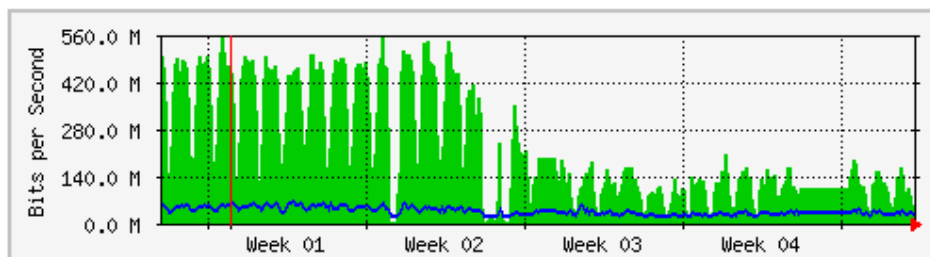

'Monthly' Graph (2 Hour Average)

	Max	Average	Current
In	1014.3 kb/s (65.7%)	362.4 kb/s (23.5%)	7536.0 b/s (0.5%)
Out	1206.3 kb/s (78.1%)	52.8 kb/s (3.4%)	7344.0 b/s (0.5%)

MRTG – Jabatan Keselamatan

'Weekly' Graph (30 Minute Average)

	Max	Average	Current
In	5829.4 kb/s (60.7%)	843.9 kb/s (8.8%)	2343.0 kb/s (24.4%)
Out	678.7 kb/s (7.1%)	45.1 kb/s (0.5%)	90.2 kb/s (0.9%)

'Monthly' Graph (2 Hour Average)

	Max	Average	Current
In	5024.6 kb/s (52.3%)	824.5 kb/s (8.6%)	826.5 kb/s (8.6%)
Out	309.0 kb/s (3.2%)	41.5 kb/s (0.4%)	42.0 kb/s (0.4%)

MRTG - KWSP

`Weekly' Graph (30 Minute Average)

	Max	Average	Current
In	230.2 Mb/s (11.5%)	104.3 Mb/s (5.2%)	102.2 Mb/s (5.1%)
Out	47.2 Mb/s (2.4%)	29.5 Mb/s (1.5%)	30.0 Mb/s (1.5%)

`Monthly' Graph (2 Hour Average)