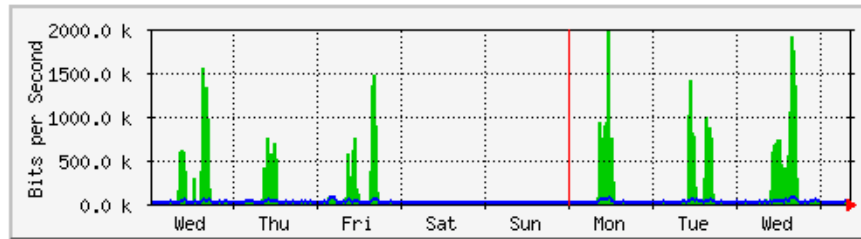

LAPORAN PENGGUNAAN BANDWIDTH DI Kampus UniMAP (JANUARI 2019)

Disediakan oleh: Mohd zhafri b. norzalli

Tarikh: 31/1/2019

MRTG – Kampus Simpang Empat

'Weekly' Graph (30 Minute Average)

	Max	Average	Current
In	1998.3 kb/s (12.5%)	123.2 kb/s (0.8%)	5112.0 b/s (0.0%)
Out	77.9 kb/s (0.5%)	15.9 kb/s (0.1%)	5808.0 b/s (0.0%)

'Monthly' Graph (2 Hour Average)

	Max	Average	Current
In	3029.5 kb/s (18.9%)	957.7 kb/s (6.0%)	16.0 kb/s (0.1%)
Out	1152.9 kb/s (7.2%)	83.1 kb/s (0.5%)	16.8 kb/s (0.1%)

MRTG – Kampus Wang Ulu

`Weekly' Graph (30 Minute Average)

	Max	Average	Current
In	204.8 Mb/s (10.2%)	77.4 Mb/s (3.9%)	48.5 Mb/s (2.4%)
Out	15.1 Mb/s (0.8%)	6218.9 kb/s (0.3%)	3075.1 kb/s (0.2%)

`Monthly' Graph (2 Hour Average)

	Max	Average	Current
In	436.9 Mb/s (21.8%)	184.3 Mb/s (9.2%)	25.4 Mb/s (1.3%)
Out	40.7 Mb/s (2.0%)	12.3 Mb/s (0.6%)	2671.7 kb/s (0.1%)