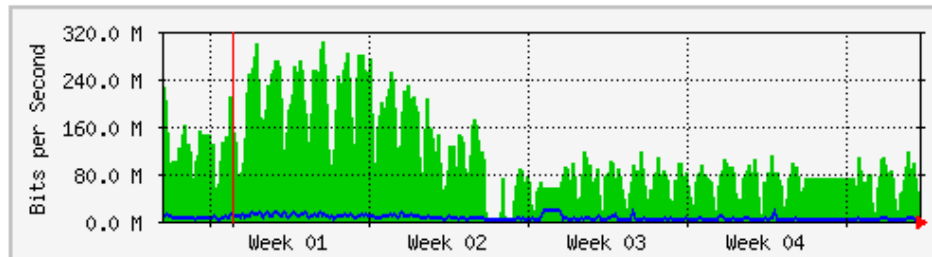

'Monthly' Graph (2 Hour Average)

	Max	Average	Current
In	3029.5 kb/s (18.9%)	957.7 kb/s (6.0%)	16.0 kb/s (0.1%)
Out	1152.9 kb/s (7.2%)	83.1 kb/s (0.5%)	16.8 kb/s (0.1%)

MRTG – Kampus Wang Ulu

`Weekly' Graph (30 Minute Average)

	Max	Average	Current
In	204.8 Mb/s (10.2%)	77.4 Mb/s (3.9%)	48.5 Mb/s (2.4%)
Out	15.1 Mb/s (0.8%)	6218.9 kb/s (0.3%)	3075.1 kb/s (0.2%)

`Monthly' Graph (2 Hour Average)

	Max	Average	Current
In	436.9 Mb/s (21.8%)	184.3 Mb/s (9.2%)	25.4 Mb/s (1.3%)
Out	40.7 Mb/s (2.0%)	12.3 Mb/s (0.6%)	2671.7 kb/s (0.1%)

MRTG – Kampus Uniciti

'Weekly' Graph (30 Minute Average)

	Max	Average	Current
In	152.5 Mb/s (15.2%)	66.4 Mb/s (6.6%)	29.8 Mb/s (3.0%)
Out	33.4 Mb/s (3.3%)	2491.0 kb/s (0.2%)	1448.6 kb/s (0.1%)

'Monthly' Graph (2 Hour Average)

	Max	Average	Current
In	303.6 Mb/s (30.4%)	106.6 Mb/s (10.7%)	24.6 Mb/s (2.5%)
Out	18.6 Mb/s (1.9%)	4934.8 kb/s (0.5%)	2311.6 kb/s (0.2%)

MRTG – Kampus Agrotek

'Weekly' Graph (30 Minute Average)

	Max	Average	Current
In	1041.2 kb/s (67.4%)	294.0 kb/s (19.0%)	18.2 kb/s (1.2%)
Out	354.7 kb/s (23.0%)	29.9 kb/s (1.9%)	17.8 kb/s (1.2%)