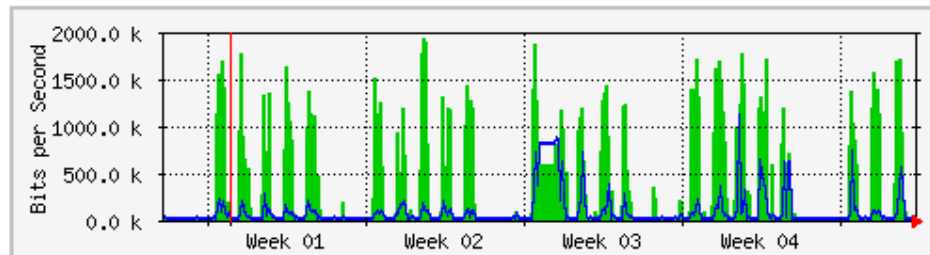

	Max	Average	Current
In	559.7 Mb/s (28.0%)	215.7 Mb/s (10.8%)	33.7 Mb/s (1.7%)
Out	66.7 Mb/s (3.3%)	35.0 Mb/s (1.7%)	27.2 Mb/s (1.4%)

MRTG – Jabatan Bendahari

`Weekly' Graph (30 Minute Average)

	Max	Average	Current
In	33.8 Mb/s (3.4%)	2377.5 kb/s (0.2%)	4960.5 kb/s (0.5%)
Out	3981.9 kb/s (0.4%)	3011.2 kb/s (0.3%)	2954.6 kb/s (0.3%)

`Monthly' Graph (2 Hour Average)

	Max	Average	Current
In	22.1 Mb/s (2.2%)	2257.4 kb/s (0.2%)	85.5 kb/s (0.0%)
Out	3632.0 kb/s (0.4%)	2982.0 kb/s (0.3%)	2884.4 kb/s (0.3%)

MRTG – Unit Kebudayaan dan Rekreasi

'Weekly' Graph (30 Minute Average)

	Max	Average	Current
In	1938.3 kb/s (24.2%)	363.6 kb/s (4.5%)	1489.8 kb/s (18.6%)
Out	1738.2 kb/s (21.7%)	91.0 kb/s (1.1%)	92.8 kb/s (1.2%)

'Monthly' Graph (2 Hour Average)