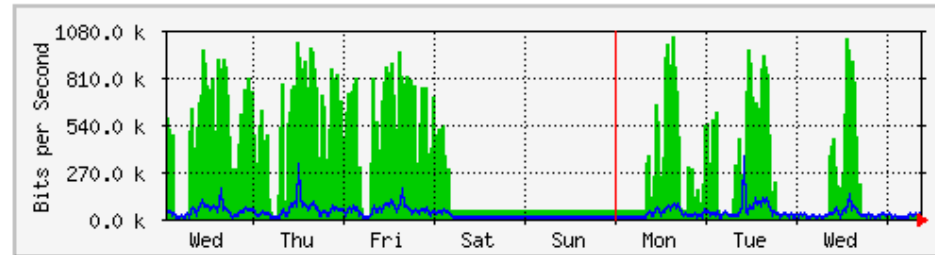

	Max	Average	Current
In	204.8 Mb/s (10.2%)	77.4 Mb/s (3.9%)	48.5 Mb/s (2.4%)
Out	15.1 Mb/s (0.8%)	6218.9 kb/s (0.3%)	3075.1 kb/s (0.2%)

`Monthly' Graph (2 Hour Average)

	Max	Average	Current
In	436.9 Mb/s (21.8%)	184.3 Mb/s (9.2%)	25.4 Mb/s (1.3%)
Out	40.7 Mb/s (2.0%)	12.3 Mb/s (0.6%)	2671.7 kb/s (0.1%)

MRTG – Kampus Uniciti

'Weekly' Graph (30 Minute Average)

	Max	Average	Current
In	152.5 Mb/s (15.2%)	66.4 Mb/s (6.6%)	29.8 Mb/s (3.0%)
Out	33.4 Mb/s (3.3%)	2491.0 kb/s (0.2%)	1448.6 kb/s (0.1%)

'Monthly' Graph (2 Hour Average)

	Max	Average	Current
In	303.6 Mb/s (30.4%)	106.6 Mb/s (10.7%)	24.6 Mb/s (2.5%)
Out	18.6 Mb/s (1.9%)	4934.8 kb/s (0.5%)	2311.6 kb/s (0.2%)

MRTG – Kampus Agrotek

'Weekly' Graph (30 Minute Average)

	Max	Average	Current
In	1041.2 kb/s (67.4%)	294.0 kb/s (19.0%)	18.2 kb/s (1.2%)
Out	354.7 kb/s (23.0%)	29.9 kb/s (1.9%)	17.8 kb/s (1.2%)

'Monthly' Graph (2 Hour Average)

	Max	Average	Current
In	1014.3 kb/s (65.7%)	362.4 kb/s (23.5%)	7536.0 b/s (0.5%)
Out	1206.3 kb/s (78.1%)	52.8 kb/s (3.4%)	7344.0 b/s (0.5%)

MRTG – Jabatan Keselamatan

'Weekly' Graph (30 Minute Average)