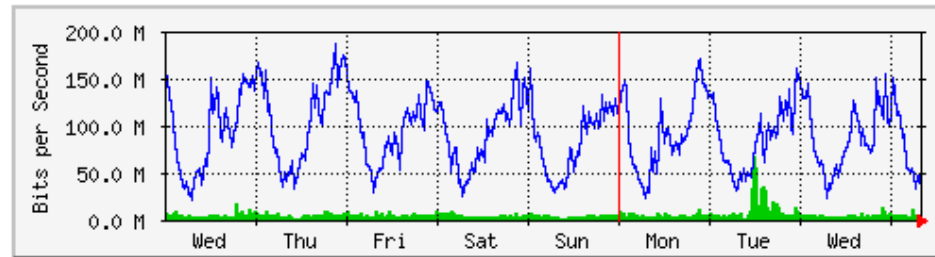

'Weekly' Graph (30 Minute Average)

	Max	Average	Current
In	1938.3 kb/s (24.2%)	363.6 kb/s (4.5%)	1489.8 kb/s (18.6%)
Out	1738.2 kb/s (21.7%)	91.0 kb/s (1.1%)	92.8 kb/s (1.2%)

'Monthly' Graph (2 Hour Average)

	Max	Average	Current
In	1939.5 kb/s (24.2%)	346.5 kb/s (4.3%)	11.0 kb/s (0.1%)
Out	1101.8 kb/s (13.8%)	81.7 kb/s (1.0%)	11.9 kb/s (0.1%)

MRTG – PFI

'Weekly' Graph (30 Minute Average)

	Max	Average	Current
In	528.3 Mb/s (12.3%)	109.4 Mb/s (2.5%)	43.7 Mb/s (1.0%)
Out	1014.1 kb/s (0.0%)	310.1 kb/s (0.0%)	278.5 kb/s (0.0%)

'Monthly' Graph (2 Hour Average)

	Max	Average	Current
In	835.0 Mb/s (19.4%)	291.3 Mb/s (6.8%)	71.4 Mb/s (1.7%)
Out	2694.9 kb/s (0.1%)	458.8 kb/s (0.0%)	435.5 kb/s (0.0%)

MRTG – PFI 2

'Weekly' Graph (30 Minute Average)

	Max	Average	Current
In	67.2 Mb/s (6.7%)	5174.9 kb/s (0.5%)	2133.7 kb/s (0.2%)
Out	184.8 Mb/s (18.5%)	90.5 Mb/s (9.0%)	51.6 Mb/s (5.2%)

'Monthly' Graph (2 Hour Average)

	Max	Average	Current
In	128.7 Mb/s (12.9%)	17.4 Mb/s (1.7%)	5203.8 kb/s (0.5%)
Out	574.3 Mb/s (57.4%)	215.7 Mb/s (21.6%)	50.2 Mb/s (5.0%)