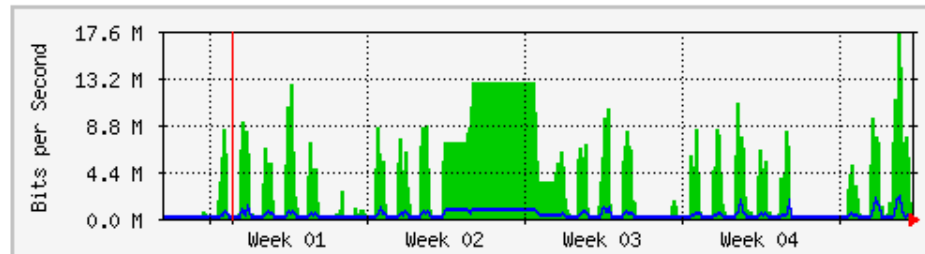

MRTG – Bumita Blok C (Student)

`Weekly' Graph (30 Minute Average)

	Max	Average	Current
In	17.1 Mb/s (1.7%)	5373.5 kb/s (0.5%)	3783.0 kb/s (0.4%)
Out	3422.2 kb/s (0.3%)	297.7 kb/s (0.0%)	300.8 kb/s (0.0%)

`Monthly' Graph (2 Hour Average)

	Max	Average	Current
In	21.5 Mb/s (2.1%)	9117.1 kb/s (0.9%)	4539.0 kb/s (0.5%)
Out	4824.2 kb/s (0.5%)	474.4 kb/s (0.0%)	273.7 kb/s (0.0%)

MRTG – Bumita Blok C (Staf)

`Weekly' Graph (30 Minute Average)

	Max	Average	Current
In	18.3 Mb/s (18.3%)	2397.1 kb/s (2.4%)	543.9 kb/s (0.5%)
Out	4709.3 kb/s (4.7%)	239.0 kb/s (0.2%)	43.2 kb/s (0.0%)

`Monthly' Graph (2 Hour Average)

	Max	Average	Current
In	17.4 Mb/s (17.4%)	3219.5 kb/s (3.2%)	6112.0 b/s (0.0%)
Out	2028.5 kb/s (2.0%)	253.4 kb/s (0.3%)	9592.0 b/s (0.0%)