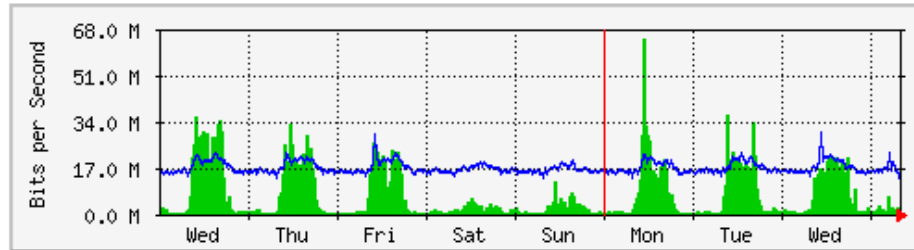

'Monthly' Graph (2 Hour Average)

	Max	Average	Current
In	835.0 Mb/s (19.4%)	291.3 Mb/s (6.8%)	71.4 Mb/s (1.7%)
Out	2694.9 kb/s (0.1%)	458.8 kb/s (0.0%)	435.5 kb/s (0.0%)

MRTG – PFI 2

'Weekly' Graph (30 Minute Average)

	Max	Average	Current
In	67.2 Mb/s (6.7%)	5174.9 kb/s (0.5%)	2133.7 kb/s (0.2%)
Out	184.8 Mb/s (18.5%)	90.5 Mb/s (9.0%)	51.6 Mb/s (5.2%)

'Monthly' Graph (2 Hour Average)

	Max	Average	Current
In	128.7 Mb/s (12.9%)	17.4 Mb/s (1.7%)	5203.8 kb/s (0.5%)
Out	574.3 Mb/s (57.4%)	215.7 Mb/s (21.6%)	50.2 Mb/s (5.0%)

MRTG – Library Pauh Putra

'Weekly' Graph (30 Minute Average)

	Max	Average	Current
In	64.3 Mb/s (1.5%)	6670.3 kb/s (0.2%)	18.0 Mb/s (0.4%)
Out	29.8 Mb/s (0.7%)	16.8 Mb/s (0.4%)	16.7 Mb/s (0.4%)

'Monthly' Graph (2 Hour Average)

	Max	Average	Current
In	122.2 Mb/s (2.8%)	13.8 Mb/s (0.3%)	1353.1 kb/s (0.0%)
Out	38.1 Mb/s (0.9%)	19.6 Mb/s (0.5%)	15.4 Mb/s (0.4%)

MRTG – Bumita Blok A

'Weekly' Graph (30 Minute Average)

	Max	Average	Current
In	18.4 Mb/s (1.8%)	2250.1 kb/s (0.2%)	119.8 kb/s (0.0%)
Out	2580.3 kb/s (0.3%)	129.6 kb/s (0.0%)	52.0 kb/s (0.0%)