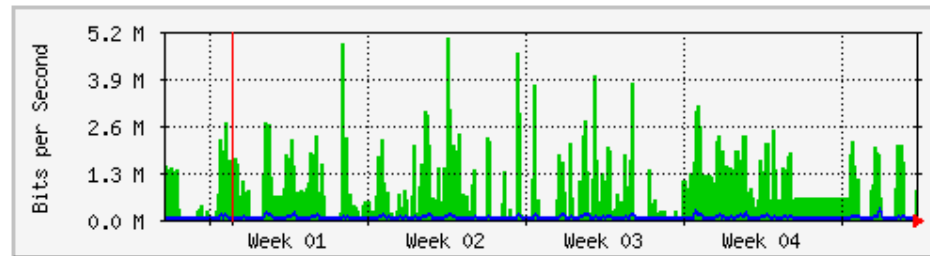

	Max	Average	Current
In	303.6 Mb/s (30.4%)	106.6 Mb/s (10.7%)	24.6 Mb/s (2.5%)
Out	18.6 Mb/s (1.9%)	4934.8 kb/s (0.5%)	2311.6 kb/s (0.2%)

MRTG – Kampus Agrotek

'Weekly' Graph (30 Minute Average)

	Max	Average	Current
In	1041.2 kb/s (67.4%)	294.0 kb/s (19.0%)	18.2 kb/s (1.2%)
Out	354.7 kb/s (23.0%)	29.9 kb/s (1.9%)	17.8 kb/s (1.2%)

'Monthly' Graph (2 Hour Average)

	Max	Average	Current
In	1014.3 kb/s (65.7%)	362.4 kb/s (23.5%)	7536.0 b/s (0.5%)
Out	1206.3 kb/s (78.1%)	52.8 kb/s (3.4%)	7344.0 b/s (0.5%)

MRTG – Jabatan Keselamatan

'Weekly' Graph (30 Minute Average)

	Max	Average	Current
In	5829.4 kb/s (60.7%)	843.9 kb/s (8.8%)	2343.0 kb/s (24.4%)
Out	678.7 kb/s (7.1%)	45.1 kb/s (0.5%)	90.2 kb/s (0.9%)

'Monthly' Graph (2 Hour Average)

	Max	Average	Current
In	5024.6 kb/s (52.3%)	824.5 kb/s (8.6%)	826.5 kb/s (8.6%)
Out	309.0 kb/s (3.2%)	41.5 kb/s (0.4%)	42.0 kb/s (0.4%)

MRTG - KWSP

`Weekly' Graph (30 Minute Average)

	Max	Average	Current
In	230.2 Mb/s (11.5%)	104.3 Mb/s (5.2%)	102.2 Mb/s (5.1%)
Out	47.2 Mb/s (2.4%)	29.5 Mb/s (1.5%)	30.0 Mb/s (1.5%)

`Monthly' Graph (2 Hour Average)