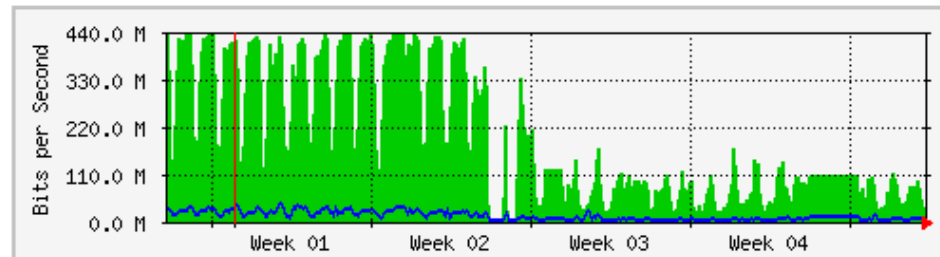

'Monthly' Graph (2 Hour Average)

	Max	Average	Current
In	3029.5 kb/s (18.9%)	957.7 kb/s (6.0%)	16.0 kb/s (0.1%)
Out	1152.9 kb/s (7.2%)	83.1 kb/s (0.5%)	16.8 kb/s (0.1%)

MRTG – Kampus Wang Ulu

`Weekly' Graph (30 Minute Average)

	Max	Average	Current
In	204.8 Mb/s (10.2%)	77.4 Mb/s (3.9%)	48.5 Mb/s (2.4%)
Out	15.1 Mb/s (0.8%)	6218.9 kb/s (0.3%)	3075.1 kb/s (0.2%)

`Monthly' Graph (2 Hour Average)

	Max	Average	Current
In	436.9 Mb/s (21.8%)	184.3 Mb/s (9.2%)	25.4 Mb/s (1.3%)
Out	40.7 Mb/s (2.0%)	12.3 Mb/s (0.6%)	2671.7 kb/s (0.1%)