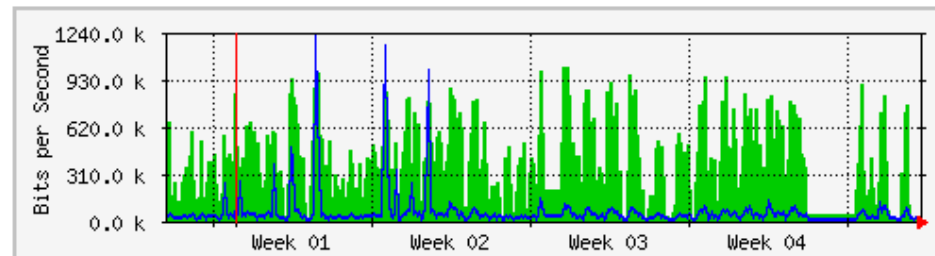

MRTG – Kampus Uniciti

'Weekly' Graph (30 Minute Average)

	Max	Average	Current
In	152.5 Mb/s (15.2%)	66.4 Mb/s (6.6%)	29.8 Mb/s (3.0%)
Out	33.4 Mb/s (3.3%)	2491.0 kb/s (0.2%)	1448.6 kb/s (0.1%)

'Monthly' Graph (2 Hour Average)

	Max	Average	Current
In	303.6 Mb/s (30.4%)	106.6 Mb/s (10.7%)	24.6 Mb/s (2.5%)
Out	18.6 Mb/s (1.9%)	4934.8 kb/s (0.5%)	2311.6 kb/s (0.2%)

MRTG – Kampus Agrotek

'Weekly' Graph (30 Minute Average)

	Max	Average	Current
In	1041.2 kb/s (67.4%)	294.0 kb/s (19.0%)	18.2 kb/s (1.2%)
Out	354.7 kb/s (23.0%)	29.9 kb/s (1.9%)	17.8 kb/s (1.2%)

'Monthly' Graph (2 Hour Average)

	Max	Average	Current
In	1014.3 kb/s (65.7%)	362.4 kb/s (23.5%)	7536.0 b/s (0.5%)
Out	1206.3 kb/s (78.1%)	52.8 kb/s (3.4%)	7344.0 b/s (0.5%)

MRTG – Jabatan Keselamatan

'Weekly' Graph (30 Minute Average)

	Max	Average	Current
In	5829.4 kb/s (60.7%)	843.9 kb/s (8.8%)	2343.0 kb/s (24.4%)
Out	678.7 kb/s (7.1%)	45.1 kb/s (0.5%)	90.2 kb/s (0.9%)

'Monthly' Graph (2 Hour Average)

	Max	Average	Current
In	5024.6 kb/s (52.3%)	824.5 kb/s (8.6%)	826.5 kb/s (8.6%)
Out	309.0 kb/s (3.2%)	41.5 kb/s (0.4%)	42.0 kb/s (0.4%)