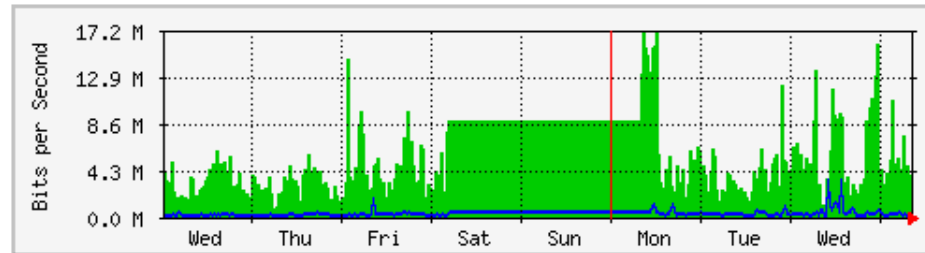

'Monthly' Graph (2 Hour Average)

	Max	Average	Current
In	20.9 Mb/s (2.1%)	8704.7 kb/s (0.9%)	142.4 kb/s (0.0%)
Out	2394.7 kb/s (0.2%)	520.1 kb/s (0.1%)	49.2 kb/s (0.0%)

MRTG – Bumita Blok B

`Weekly' Graph (30 Minute Average)

	Max	Average	Current
In	11.1 Mb/s (1.1%)	2274.5 kb/s (0.2%)	4989.9 kb/s (0.5%)
Out	2493.3 kb/s (0.2%)	91.6 kb/s (0.0%)	138.0 kb/s (0.0%)

`Monthly' Graph (2 Hour Average)

	Max	Average	Current
In	18.8 Mb/s (1.9%)	5994.6 kb/s (0.6%)	932.5 kb/s (0.1%)
Out	1802.0 kb/s (0.2%)	335.3 kb/s (0.0%)	38.8 kb/s (0.0%)

MRTG – Bumita Blok C (Student)

`Weekly' Graph (30 Minute Average)

	Max	Average	Current
In	17.1 Mb/s (1.7%)	5373.5 kb/s (0.5%)	3783.0 kb/s (0.4%)
Out	3422.2 kb/s (0.3%)	297.7 kb/s (0.0%)	300.8 kb/s (0.0%)