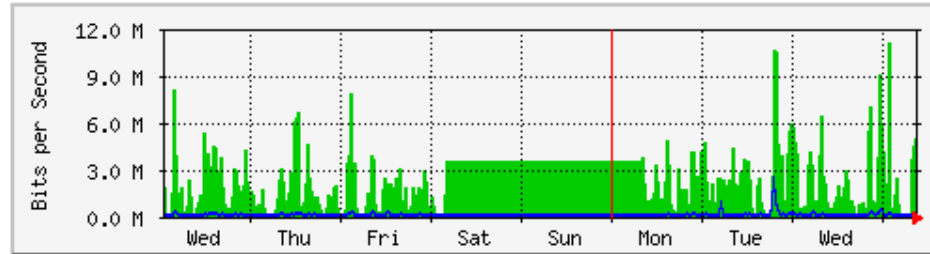

MRTG – Library Pauh Putra

'Weekly' Graph (30 Minute Average)

	Max	Average	Current
In	64.3 Mb/s (1.5%)	6670.3 kb/s (0.2%)	18.0 Mb/s (0.4%)
Out	29.8 Mb/s (0.7%)	16.8 Mb/s (0.4%)	16.7 Mb/s (0.4%)

'Monthly' Graph (2 Hour Average)

	Max	Average	Current
In	122.2 Mb/s (2.8%)	13.8 Mb/s (0.3%)	1353.1 kb/s (0.0%)
Out	38.1 Mb/s (0.9%)	19.6 Mb/s (0.5%)	15.4 Mb/s (0.4%)

MRTG – Bumita Blok A

'Weekly' Graph (30 Minute Average)

	Max	Average	Current
In	18.4 Mb/s (1.8%)	2250.1 kb/s (0.2%)	119.8 kb/s (0.0%)
Out	2580.3 kb/s (0.3%)	129.6 kb/s (0.0%)	52.0 kb/s (0.0%)

'Monthly' Graph (2 Hour Average)

	Max	Average	Current
In	20.9 Mb/s (2.1%)	8704.7 kb/s (0.9%)	142.4 kb/s (0.0%)
Out	2394.7 kb/s (0.2%)	520.1 kb/s (0.1%)	49.2 kb/s (0.0%)

MRTG – Bumita Blok B

`Weekly' Graph (30 Minute Average)