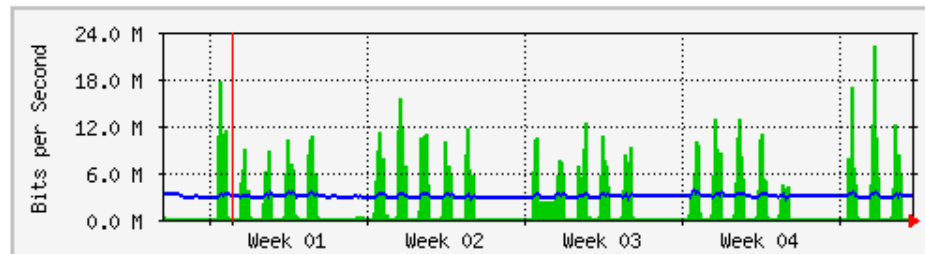

MRTG - KWSP

`Weekly' Graph (30 Minute Average)

	Max	Average	Current
In	230.2 Mb/s (11.5%)	104.3 Mb/s (5.2%)	102.2 Mb/s (5.1%)
Out	47.2 Mb/s (2.4%)	29.5 Mb/s (1.5%)	30.0 Mb/s (1.5%)

`Monthly' Graph (2 Hour Average)

	Max	Average	Current
In	559.7 Mb/s (28.0%)	215.7 Mb/s (10.8%)	33.7 Mb/s (1.7%)
Out	66.7 Mb/s (3.3%)	35.0 Mb/s (1.7%)	27.2 Mb/s (1.4%)

MRTG – Jabatan Bendahari

`Weekly' Graph (30 Minute Average)

	Max	Average	Current
In	33.8 Mb/s (3.4%)	2377.5 kb/s (0.2%)	4960.5 kb/s (0.5%)
Out	3981.9 kb/s (0.4%)	3011.2 kb/s (0.3%)	2954.6 kb/s (0.3%)

`Monthly' Graph (2 Hour Average)

	Max	Average	Current
In	22.1 Mb/s (2.2%)	2257.4 kb/s (0.2%)	85.5 kb/s (0.0%)
Out	3632.0 kb/s (0.4%)	2982.0 kb/s (0.3%)	2884.4 kb/s (0.3%)

MRTG – Unit Kebudayaan dan Rekreasi

'Weekly' Graph (30 Minute Average)

	Max	Average	Current
In	1938.3 kb/s (24.2%)	363.6 kb/s (4.5%)	1489.8 kb/s (18.6%)
Out	1738.2 kb/s (21.7%)	91.0 kb/s (1.1%)	92.8 kb/s (1.2%)

'Monthly' Graph (2 Hour Average)