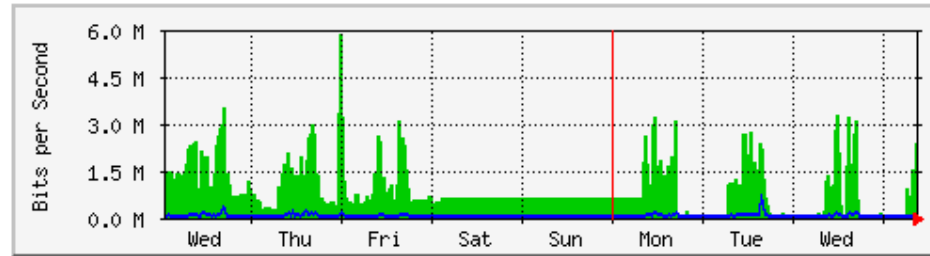

MRTG – Kampus Uniciti

'Weekly' Graph (30 Minute Average)

	Max	Average	Current
In	152.5 Mb/s (15.2%)	66.4 Mb/s (6.6%)	29.8 Mb/s (3.0%)
Out	33.4 Mb/s (3.3%)	2491.0 kb/s (0.2%)	1448.6 kb/s (0.1%)

'Monthly' Graph (2 Hour Average)

	Max	Average	Current
In	303.6 Mb/s (30.4%)	106.6 Mb/s (10.7%)	24.6 Mb/s (2.5%)
Out	18.6 Mb/s (1.9%)	4934.8 kb/s (0.5%)	2311.6 kb/s (0.2%)

MRTG – Kampus Agrotek

'Weekly' Graph (30 Minute Average)

	Max	Average	Current
In	1041.2 kb/s (67.4%)	294.0 kb/s (19.0%)	18.2 kb/s (1.2%)
Out	354.7 kb/s (23.0%)	29.9 kb/s (1.9%)	17.8 kb/s (1.2%)

'Monthly' Graph (2 Hour Average)

	Max	Average	Current
In	1014.3 kb/s (65.7%)	362.4 kb/s (23.5%)	7536.0 b/s (0.5%)
Out	1206.3 kb/s (78.1%)	52.8 kb/s (3.4%)	7344.0 b/s (0.5%)

MRTG – Jabatan Keselamatan

'Weekly' Graph (30 Minute Average)

	Max	Average	Current
In	5829.4 kb/s (60.7%)	843.9 kb/s (8.8%)	2343.0 kb/s (24.4%)
Out	678.7 kb/s (7.1%)	45.1 kb/s (0.5%)	90.2 kb/s (0.9%)

'Monthly' Graph (2 Hour Average)

	Max	Average	Current
In	5024.6 kb/s (52.3%)	824.5 kb/s (8.6%)	826.5 kb/s (8.6%)
Out	309.0 kb/s (3.2%)	41.5 kb/s (0.4%)	42.0 kb/s (0.4%)