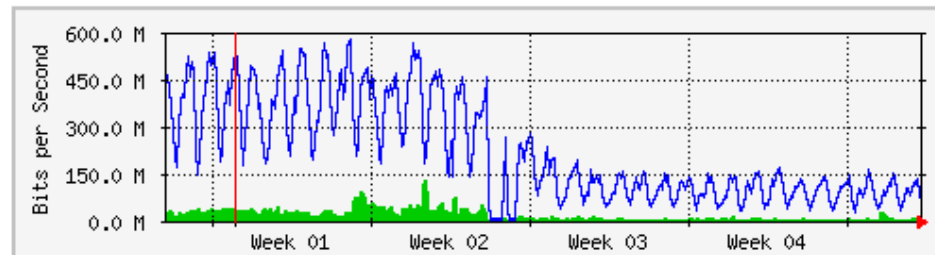

'Monthly' Graph (2 Hour Average)

	Max	Average	Current
In	835.0 Mb/s (19.4%)	291.3 Mb/s (6.8%)	71.4 Mb/s (1.7%)
Out	2694.9 kb/s (0.1%)	458.8 kb/s (0.0%)	435.5 kb/s (0.0%)

MRTG – PFI 2

'Weekly' Graph (30 Minute Average)

	Max	Average	Current
In	67.2 Mb/s (6.7%)	5174.9 kb/s (0.5%)	2133.7 kb/s (0.2%)
Out	184.8 Mb/s (18.5%)	90.5 Mb/s (9.0%)	51.6 Mb/s (5.2%)

'Monthly' Graph (2 Hour Average)

	Max	Average	Current
In	128.7 Mb/s (12.9%)	17.4 Mb/s (1.7%)	5203.8 kb/s (0.5%)
Out	574.3 Mb/s (57.4%)	215.7 Mb/s (21.6%)	50.2 Mb/s (5.0%)

MRTG – Library Pauh Putra

'Weekly' Graph (30 Minute Average)

	Max	Average	Current
In	64.3 Mb/s (1.5%)	6670.3 kb/s (0.2%)	18.0 Mb/s (0.4%)
Out	29.8 Mb/s (0.7%)	16.8 Mb/s (0.4%)	16.7 Mb/s (0.4%)

'Monthly' Graph (2 Hour Average)