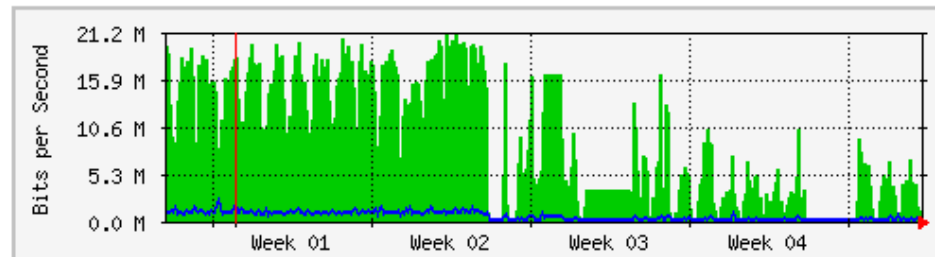

MRTG – Library Pauh Putra

'Weekly' Graph (30 Minute Average)

	Max	Average	Current
In	64.3 Mb/s (1.5%)	6670.3 kb/s (0.2%)	18.0 Mb/s (0.4%)
Out	29.8 Mb/s (0.7%)	16.8 Mb/s (0.4%)	16.7 Mb/s (0.4%)

'Monthly' Graph (2 Hour Average)

	Max	Average	Current
In	122.2 Mb/s (2.8%)	13.8 Mb/s (0.3%)	1353.1 kb/s (0.0%)
Out	38.1 Mb/s (0.9%)	19.6 Mb/s (0.5%)	15.4 Mb/s (0.4%)

MRTG – Bumita Blok A

'Weekly' Graph (30 Minute Average)

	Max	Average	Current
In	18.4 Mb/s (1.8%)	2250.1 kb/s (0.2%)	119.8 kb/s (0.0%)
Out	2580.3 kb/s (0.3%)	129.6 kb/s (0.0%)	52.0 kb/s (0.0%)

'Monthly' Graph (2 Hour Average)

	Max	Average	Current
In	20.9 Mb/s (2.1%)	8704.7 kb/s (0.9%)	142.4 kb/s (0.0%)
Out	2394.7 kb/s (0.2%)	520.1 kb/s (0.1%)	49.2 kb/s (0.0%)

MRTG – Bumita Blok B

`Weekly' Graph (30 Minute Average)