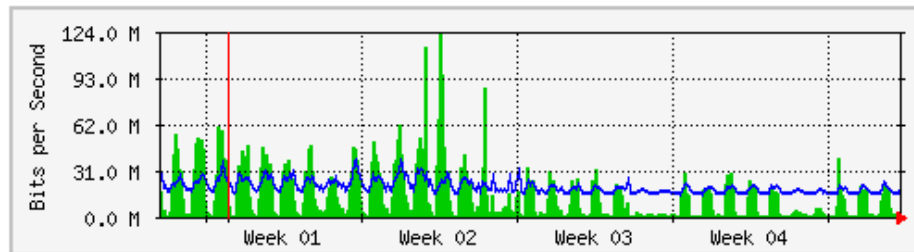

'Monthly' Graph (2 Hour Average)

	Max	Average	Current
In	835.0 Mb/s (19.4%)	291.3 Mb/s (6.8%)	71.4 Mb/s (1.7%)
Out	2694.9 kb/s (0.1%)	458.8 kb/s (0.0%)	435.5 kb/s (0.0%)

MRTG – PFI 2

'Weekly' Graph (30 Minute Average)

	Max	Average	Current
In	67.2 Mb/s (6.7%)	5174.9 kb/s (0.5%)	2133.7 kb/s (0.2%)
Out	184.8 Mb/s (18.5%)	90.5 Mb/s (9.0%)	51.6 Mb/s (5.2%)

'Monthly' Graph (2 Hour Average)

	Max	Average	Current
In	128.7 Mb/s (12.9%)	17.4 Mb/s (1.7%)	5203.8 kb/s (0.5%)
Out	574.3 Mb/s (57.4%)	215.7 Mb/s (21.6%)	50.2 Mb/s (5.0%)

MRTG – Library Pauh Putra

'Weekly' Graph (30 Minute Average)

	Max	Average	Current
In	64.3 Mb/s (1.5%)	6670.3 kb/s (0.2%)	18.0 Mb/s (0.4%)
Out	29.8 Mb/s (0.7%)	16.8 Mb/s (0.4%)	16.7 Mb/s (0.4%)

'Monthly' Graph (2 Hour Average)

	Max	Average	Current
In	122.2 Mb/s (2.8%)	13.8 Mb/s (0.3%)	1353.1 kb/s (0.0%)
Out	38.1 Mb/s (0.9%)	19.6 Mb/s (0.5%)	15.4 Mb/s (0.4%)

MRTG – Bumita Blok A

'Weekly' Graph (30 Minute Average)

	Max	Average	Current
In	18.4 Mb/s (1.8%)	2250.1 kb/s (0.2%)	119.8 kb/s (0.0%)
Out	2580.3 kb/s (0.3%)	129.6 kb/s (0.0%)	52.0 kb/s (0.0%)