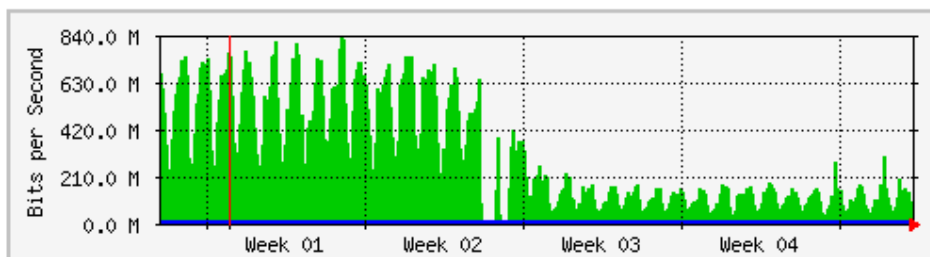

'Weekly' Graph (30 Minute Average)

	Max	Average	Current
In	1938.3 kb/s (24.2%)	363.6 kb/s (4.5%)	1489.8 kb/s (18.6%)
Out	1738.2 kb/s (21.7%)	91.0 kb/s (1.1%)	92.8 kb/s (1.2%)

'Monthly' Graph (2 Hour Average)

	Max	Average	Current
In	1939.5 kb/s (24.2%)	346.5 kb/s (4.3%)	11.0 kb/s (0.1%)
Out	1101.8 kb/s (13.8%)	81.7 kb/s (1.0%)	11.9 kb/s (0.1%)

MRTG – PFI

'Weekly' Graph (30 Minute Average)

	Max	Average	Current
In	528.3 Mb/s (12.3%)	109.4 Mb/s (2.5%)	43.7 Mb/s (1.0%)
Out	1014.1 kb/s (0.0%)	310.1 kb/s (0.0%)	278.5 kb/s (0.0%)

'Monthly' Graph (2 Hour Average)

	Max	Average	Current
In	835.0 Mb/s (19.4%)	291.3 Mb/s (6.8%)	71.4 Mb/s (1.7%)
Out	2694.9 kb/s (0.1%)	458.8 kb/s (0.0%)	435.5 kb/s (0.0%)

MRTG – PFI 2

'Weekly' Graph (30 Minute Average)