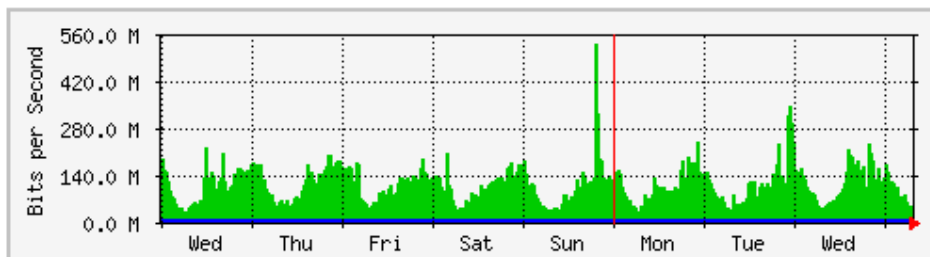

MRTG – PFI

'Weekly' Graph (30 Minute Average)

	Max	Average	Current
In	528.3 Mb/s (12.3%)	109.4 Mb/s (2.5%)	43.7 Mb/s (1.0%)
Out	1014.1 kb/s (0.0%)	310.1 kb/s (0.0%)	278.5 kb/s (0.0%)