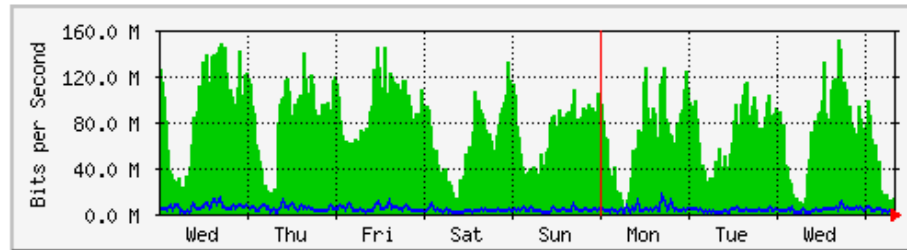

MRTG – Kampus Uniciti

'Weekly' Graph (30 Minute Average)

	Max	Average	Current
In	150.9 Mb/s (15.1%)	74.4 Mb/s (7.4%)	14.0 Mb/s (1.4%)
Out	16.7 Mb/s (1.7%)	3704.5 kb/s (0.4%)	4674.4 kb/s (0.5%)