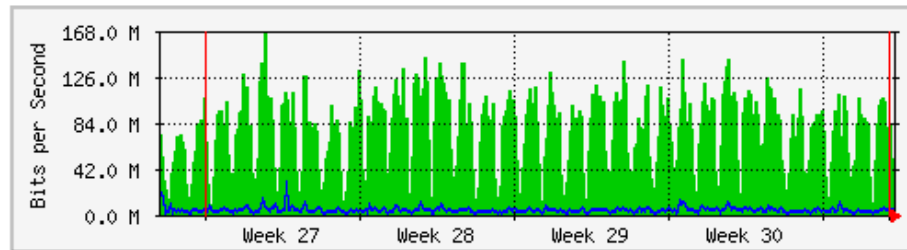

**`Monthly' Graph (2 Hour Average)**

|            | Max              | Average            | Current            |
|------------|------------------|--------------------|--------------------|
| <b>In</b>  | 64.5 Mb/s (3.2%) | 19.7 Mb/s (1.0%)   | 7263.4 kb/s (0.4%) |
| <b>Out</b> | 18.7 Mb/s (0.9%) | 1602.4 kb/s (0.1%) | 876.4 kb/s (0.0%)  |

# MRTG – Kampus Uniciti

**'Weekly' Graph (30 Minute Average)**

|            | Max                | Average            | Current            |
|------------|--------------------|--------------------|--------------------|
| <b>In</b>  | 150.9 Mb/s (15.1%) | 74.4 Mb/s (7.4%)   | 14.0 Mb/s (1.4%)   |
| <b>Out</b> | 16.7 Mb/s (1.7%)   | 3704.5 kb/s (0.4%) | 4674.4 kb/s (0.5%) |

**'Monthly' Graph (2 Hour Average)**

|            | Max                | Average            | Current            |
|------------|--------------------|--------------------|--------------------|
| <b>In</b>  | 164.8 Mb/s (16.5%) | 74.1 Mb/s (7.4%)   | 17.3 Mb/s (1.7%)   |
| <b>Out</b> | 28.8 Mb/s (2.9%)   | 3805.3 kb/s (0.4%) | 1728.7 kb/s (0.2%) |