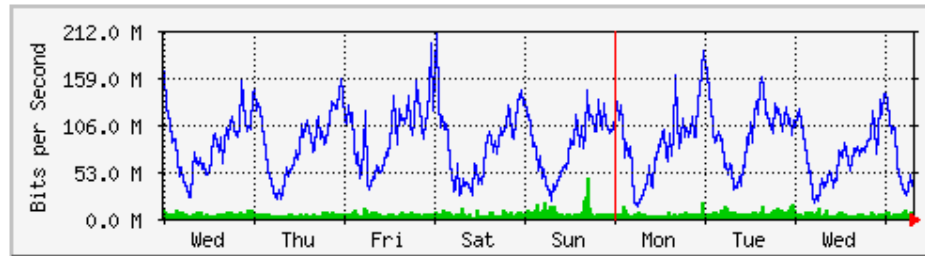

MRTG – PFI 2

'Weekly' Graph (30 Minute Average)

	Max	Average	Current
In	46.6 Mb/s (4.7%)	5659.8 kb/s (0.6%)	5879.6 kb/s (0.6%)
Out	208.6 Mb/s (20.9%)	84.3 Mb/s (8.4%)	35.4 Mb/s (3.5%)