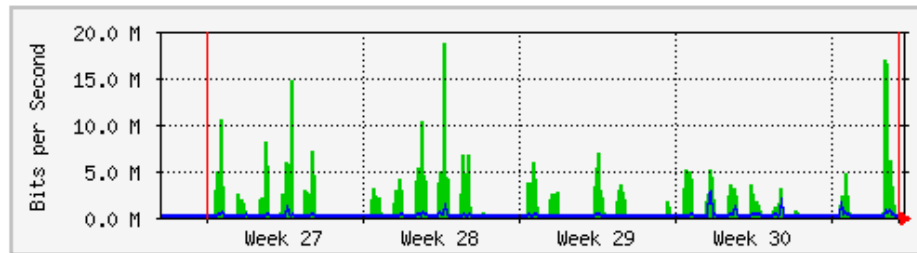

'Monthly' Graph (2 Hour Average)

	Max	Average	Current
In	18.6 Mb/s (18.6%)	1100.6 kb/s (1.1%)	27.6 kb/s (0.0%)
Out	2796.6 kb/s (2.8%)	116.3 kb/s (0.1%)	126.0 kb/s (0.1%)