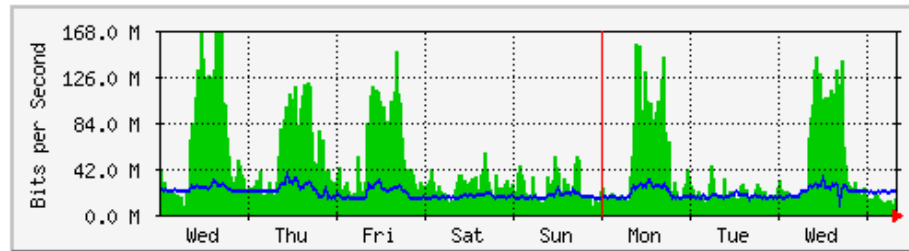

**'Monthly' Graph (2 Hour Average)**

|            | Max                | Average            | Current            |
|------------|--------------------|--------------------|--------------------|
| <b>In</b>  | 164.8 Mb/s (16.5%) | 74.1 Mb/s (7.4%)   | 17.3 Mb/s (1.7%)   |
| <b>Out</b> | 28.8 Mb/s (2.9%)   | 3805.3 kb/s (0.4%) | 1728.7 kb/s (0.2%) |

# MRTG – Kampus Agrotek

**'Weekly' Graph (30 Minute Average)**

|            | Max                 | Average            | Current            |
|------------|---------------------|--------------------|--------------------|
| <b>In</b>  | 1038.7 kb/s (67.3%) | 481.7 kb/s (31.2%) | 747.7 kb/s (48.4%) |
| <b>Out</b> | 703.0 kb/s (45.5%)  | 52.1 kb/s (3.4%)   | 53.5 kb/s (3.5%)   |

**'Monthly' Graph (2 Hour Average)**

|            | Max                 | Average            | Current            |
|------------|---------------------|--------------------|--------------------|
| <b>In</b>  | 1011.2 kb/s (65.5%) | 414.4 kb/s (26.8%) | 170.2 kb/s (11.0%) |
| <b>Out</b> | 673.1 kb/s (43.6%)  | 51.8 kb/s (3.4%)   | 31.2 kb/s (2.0%)   |

# MRTG - KWSP

**'Weekly' Graph (30 Minute Average)**

|     | Max               | Average          | Current          |
|-----|-------------------|------------------|------------------|
| In  | 168.0 Mb/s (8.4%) | 44.0 Mb/s (2.2%) | 14.8 Mb/s (0.7%) |
| Out | 38.6 Mb/s (1.9%)  | 19.4 Mb/s (1.0%) | 20.2 Mb/s (1.0%) |