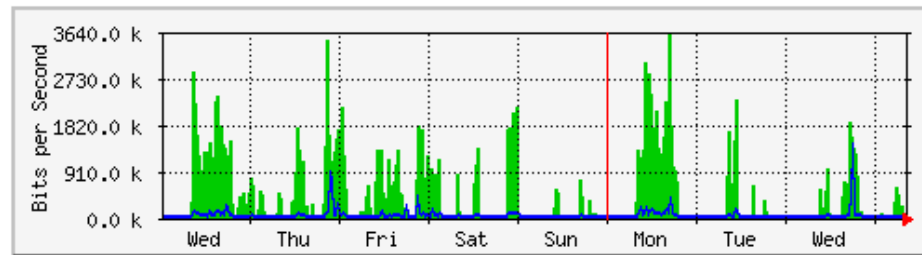

MRTG – Bumita Blok C (Student)

'Weekly' Graph (30 Minute Average)

	Max	Average	Current
In	3623.8 kb/s (0.4%)	423.0 kb/s (0.0%)	3792.0 b/s (0.0%)
Out	1441.4 kb/s (0.1%)	36.2 kb/s (0.0%)	4288.0 b/s (0.0%)