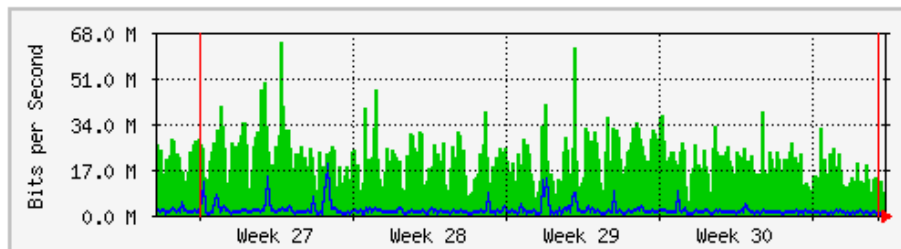

`Monthly' Graph (2 Hour Average)

	Max	Average	Current
In	64.5 Mb/s (3.2%)	19.7 Mb/s (1.0%)	7263.4 kb/s (0.4%)
Out	18.7 Mb/s (0.9%)	1602.4 kb/s (0.1%)	876.4 kb/s (0.0%)