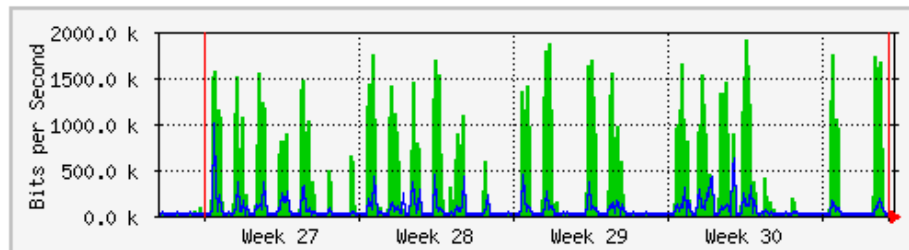

**'Monthly' Graph (2 Hour Average)**

|            | Max                | Average            | Current            |
|------------|--------------------|--------------------|--------------------|
| <b>In</b>  | 17.9 Mb/s (1.8%)   | 2197.8 kb/s (0.2%) | 96.2 kb/s (0.0%)   |
| <b>Out</b> | 5115.7 kb/s (0.5%) | 3713.7 kb/s (0.4%) | 3810.4 kb/s (0.4%) |

# MRTG – Unit Kebudayaan dan Rekreasi

**'Weekly' Graph (30 Minute Average)**

|            | Max                 | Average           | Current             |
|------------|---------------------|-------------------|---------------------|
| <b>In</b>  | 1944.3 kb/s (24.3%) | 303.5 kb/s (3.8%) | 1080.9 kb/s (13.5%) |
| <b>Out</b> | 1313.8 kb/s (16.4%) | 45.2 kb/s (0.6%)  | 39.0 kb/s (0.5%)    |

**'Monthly' Graph (2 Hour Average)**

|            | Max                 | Average           | Current           |
|------------|---------------------|-------------------|-------------------|
| <b>In</b>  | 1904.4 kb/s (23.8%) | 329.4 kb/s (4.1%) | 5904.0 b/s (0.1%) |
| <b>Out</b> | 984.6 kb/s (12.3%)  | 56.0 kb/s (0.7%)  | 6376.0 b/s (0.1%) |