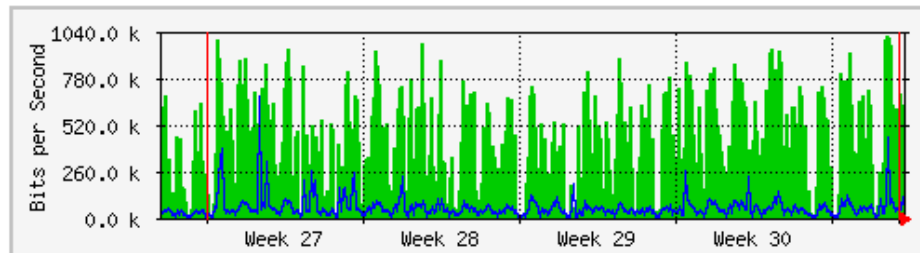

**'Monthly' Graph (2 Hour Average)**

|            | Max                | Average            | Current            |
|------------|--------------------|--------------------|--------------------|
| <b>In</b>  | 164.8 Mb/s (16.5%) | 74.1 Mb/s (7.4%)   | 17.3 Mb/s (1.7%)   |
| <b>Out</b> | 28.8 Mb/s (2.9%)   | 3805.3 kb/s (0.4%) | 1728.7 kb/s (0.2%) |

# MRTG – Kampus Agrotek

**'Weekly' Graph (30 Minute Average)**

|            | Max                 | Average            | Current            |
|------------|---------------------|--------------------|--------------------|
| <b>In</b>  | 1038.7 kb/s (67.3%) | 481.7 kb/s (31.2%) | 747.7 kb/s (48.4%) |
| <b>Out</b> | 703.0 kb/s (45.5%)  | 52.1 kb/s (3.4%)   | 53.5 kb/s (3.5%)   |

**'Monthly' Graph (2 Hour Average)**

|            | Max                 | Average            | Current            |
|------------|---------------------|--------------------|--------------------|
| <b>In</b>  | 1011.2 kb/s (65.5%) | 414.4 kb/s (26.8%) | 170.2 kb/s (11.0%) |
| <b>Out</b> | 673.1 kb/s (43.6%)  | 51.8 kb/s (3.4%)   | 31.2 kb/s (2.0%)   |