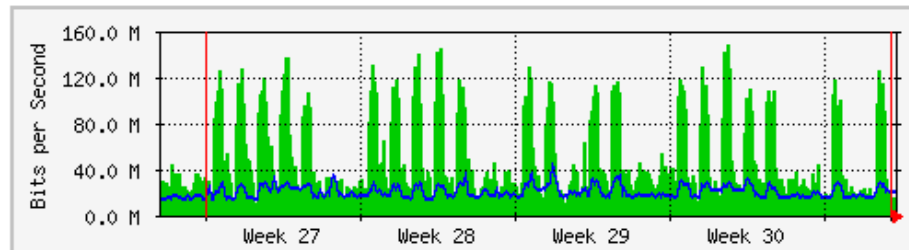

**'Monthly' Graph (2 Hour Average)**

|            | Max                 | Average            | Current            |
|------------|---------------------|--------------------|--------------------|
| <b>In</b>  | 1011.2 kb/s (65.5%) | 414.4 kb/s (26.8%) | 170.2 kb/s (11.0%) |
| <b>Out</b> | 673.1 kb/s (43.6%)  | 51.8 kb/s (3.4%)   | 31.2 kb/s (2.0%)   |

# MRTG - KWSP

**'Weekly' Graph (30 Minute Average)**

|     | Max               | Average          | Current          |
|-----|-------------------|------------------|------------------|
| In  | 168.0 Mb/s (8.4%) | 44.0 Mb/s (2.2%) | 14.8 Mb/s (0.7%) |
| Out | 38.6 Mb/s (1.9%)  | 19.4 Mb/s (1.0%) | 20.2 Mb/s (1.0%) |

**'Monthly' Graph (2 Hour Average)**

|     | Max               | Average          | Current          |
|-----|-------------------|------------------|------------------|
| In  | 147.9 Mb/s (7.4%) | 48.4 Mb/s (2.4%) | 10.9 Mb/s (0.5%) |
| Out | 44.6 Mb/s (2.2%)  | 19.9 Mb/s (1.0%) | 20.3 Mb/s (1.0%) |