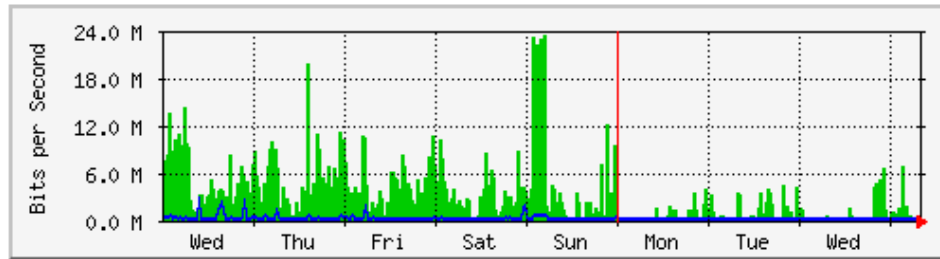

MRTG – Bumita Blok B

`Weekly' Graph (30 Minute Average)

	Max	Average	Current
In	23.3 Mb/s (2.3%)	2964.9 kb/s (0.3%)	251.3 kb/s (0.0%)
Out	2658.6 kb/s (0.3%)	145.1 kb/s (0.0%)	16.8 kb/s (0.0%)