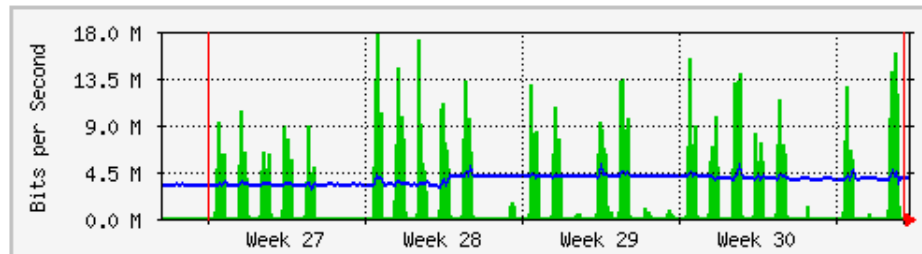

'Monthly' Graph (2 Hour Average)

	Max	Average	Current
In	17.9 Mb/s (1.8%)	2197.8 kb/s (0.2%)	96.2 kb/s (0.0%)
Out	5115.7 kb/s (0.5%)	3713.7 kb/s (0.4%)	3810.4 kb/s (0.4%)