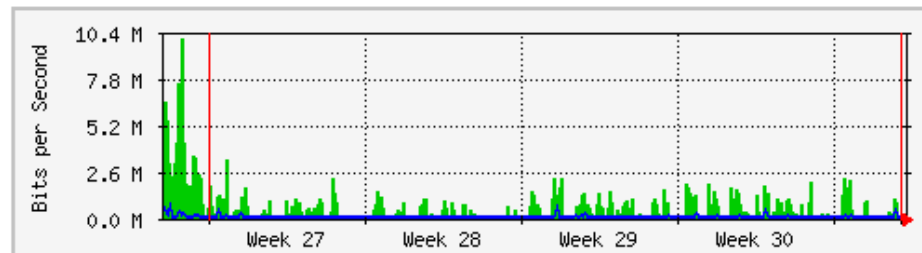

'Monthly' Graph (2 Hour Average)

	Max	Average	Current
In	10.1 Mb/s (1.0%)	578.7 kb/s (0.1%)	228.6 kb/s (0.0%)
Out	766.9 kb/s (0.1%)	41.6 kb/s (0.0%)	8840.0 b/s (0.0%)