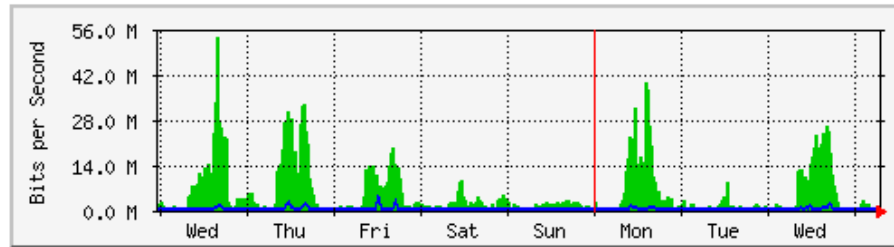

MRTG – Library Pauh Putra

`Weekly' Graph (30 Minute Average)

	Max	Average	Current
In	53.2 Mb/s (1.2%)	5313.4 kb/s (0.1%)	5984.1 kb/s (0.1%)
Out	4326.1 kb/s (0.1%)	198.9 kb/s (0.0%)	157.6 kb/s (0.0%)