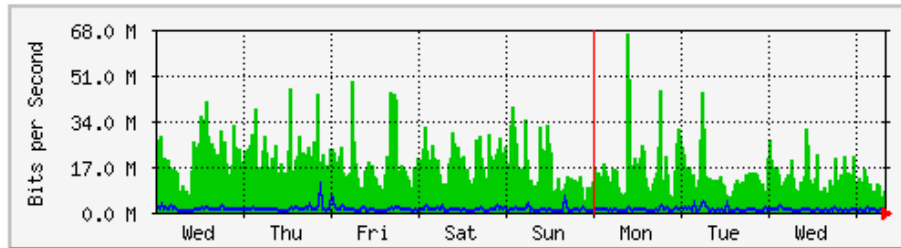

MRTG – Kampus Wang Ulu

`Weekly' Graph (30 Minute Average)

	Max	Average	Current
In	66.5 Mb/s (3.3%)	16.6 Mb/s (0.8%)	7909.3 kb/s (0.4%)
Out	10.4 Mb/s (0.5%)	1001.7 kb/s (0.1%)	958.0 kb/s (0.0%)