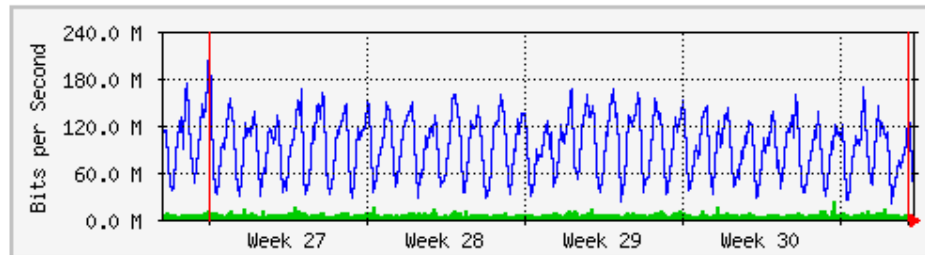

'Monthly' Graph (2 Hour Average)

	Max	Average	Current
In	21.9 Mb/s (2.2%)	5917.9 kb/s (0.6%)	4841.7 kb/s (0.5%)
Out	223.6 Mb/s (22.4%)	92.6 Mb/s (9.3%)	37.9 Mb/s (3.8%)