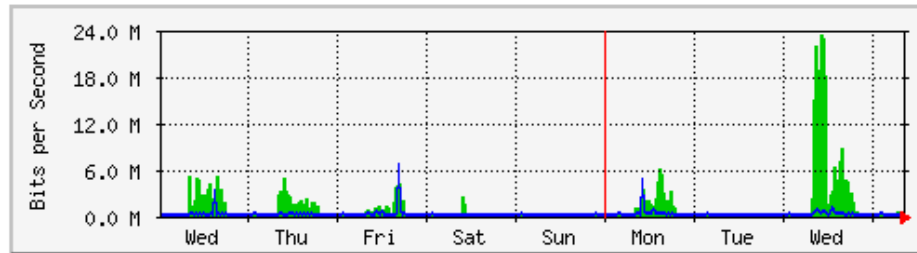

MRTG – Bumita Blok C (Staf)

'Weekly' Graph (30 Minute Average)

	Max	Average	Current
In	23.4 Mb/s (23.4%)	961.5 kb/s (1.0%)	67.5 kb/s (0.1%)
Out	6707.3 kb/s (6.7%)	201.2 kb/s (0.2%)	14.9 kb/s (0.0%)