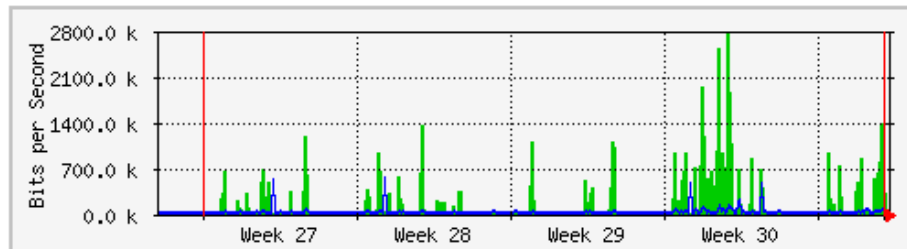

'Monthly' Graph (2 Hour Average)

	Max	Average	Current
In	2748.1 kb/s (17.2%)	145.1 kb/s (0.9%)	10.5 kb/s (0.1%)
Out	538.6 kb/s (3.4%)	24.4 kb/s (0.2%)	11.2 kb/s (0.1%)