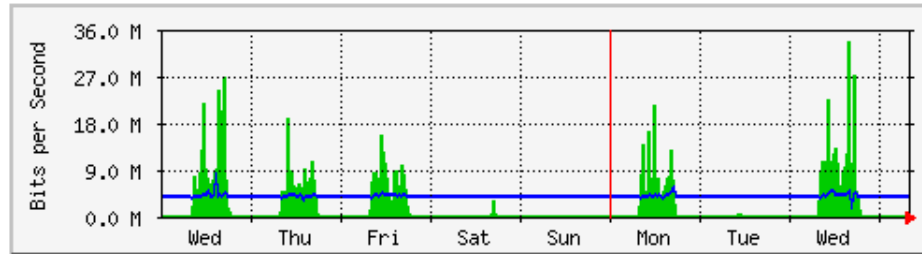

MRTG – Jabatan Bendahari

'Weekly' Graph (30 Minute Average)

	Max	Average	Current
In	33.6 Mb/s (3.4%)	2285.2 kb/s (0.2%)	148.5 kb/s (0.0%)
Out	8192.4 kb/s (0.8%)	3856.4 kb/s (0.4%)	3721.3 kb/s (0.4%)