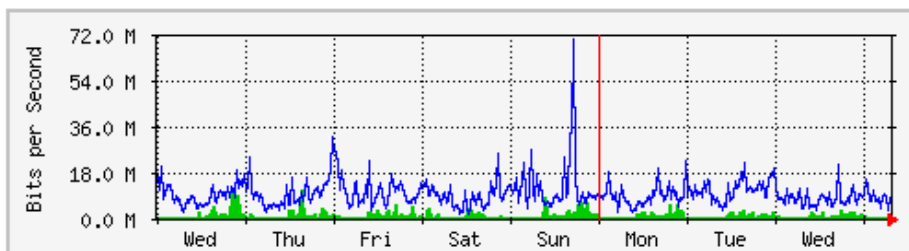

# MRTG – Unit Kebudayaan dan Rekreasi

**'Weekly' Graph (30 Minute Average)**

|            | Max                 | Average           | Current             |
|------------|---------------------|-------------------|---------------------|
| <b>In</b>  | 1944.3 kb/s (24.3%) | 303.5 kb/s (3.8%) | 1080.9 kb/s (13.5%) |
| <b>Out</b> | 1313.8 kb/s (16.4%) | 45.2 kb/s (0.6%)  | 39.0 kb/s (0.5%)    |

**'Monthly' Graph (2 Hour Average)**

|            | Max                 | Average           | Current           |
|------------|---------------------|-------------------|-------------------|
| <b>In</b>  | 1904.4 kb/s (23.8%) | 329.4 kb/s (4.1%) | 5904.0 b/s (0.1%) |
| <b>Out</b> | 984.6 kb/s (12.3%)  | 56.0 kb/s (0.7%)  | 6376.0 b/s (0.1%) |

# MRTG – PFI

**'Weekly' Graph (30 Minute Average)**

|     | Max              | Average            | Current            |
|-----|------------------|--------------------|--------------------|
| In  | 11.2 Mb/s (0.3%) | 1175.8 kb/s (0.0%) | 58.7 kb/s (0.0%)   |
| Out | 69.2 Mb/s (1.6%) | 9337.9 kb/s (0.2%) | 6179.2 kb/s (0.1%) |