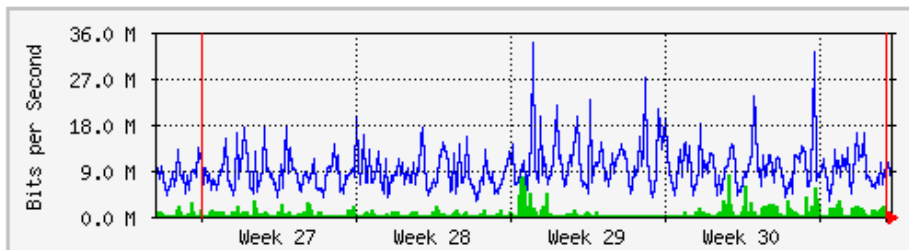

'Monthly' Graph (2 Hour Average)

	Max	Average	Current
In	8266.5 kb/s (0.2%)	697.2 kb/s (0.0%)	38.8 kb/s (0.0%)
Out	33.7 Mb/s (0.8%)	9114.7 kb/s (0.2%)	7226.9 kb/s (0.2%)