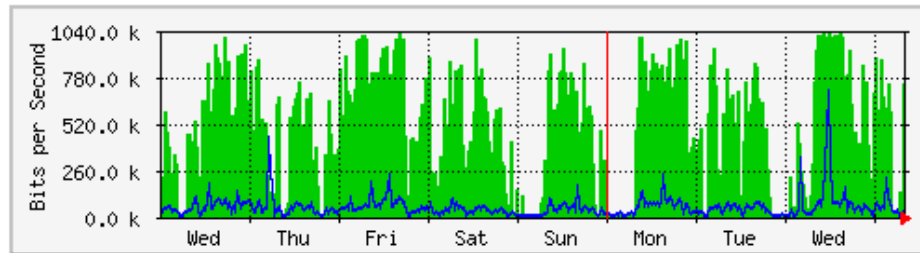

MRTG – Kampus Agrotek

'Weekly' Graph (30 Minute Average)

	Max	Average	Current
In	1038.7 kb/s (67.3%)	481.7 kb/s (31.2%)	747.7 kb/s (48.4%)
Out	703.0 kb/s (45.5%)	52.1 kb/s (3.4%)	53.5 kb/s (3.5%)