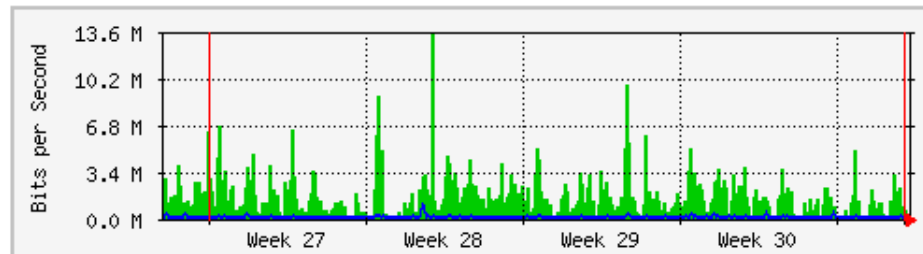

'Monthly' Graph (2 Hour Average)

	Max	Average	Current
In	13.5 Mb/s (13.5%)	1466.5 kb/s (1.5%)	8592.0 b/s (0.0%)
Out	961.4 kb/s (1.0%)	78.7 kb/s (0.1%)	8016.0 b/s (0.0%)