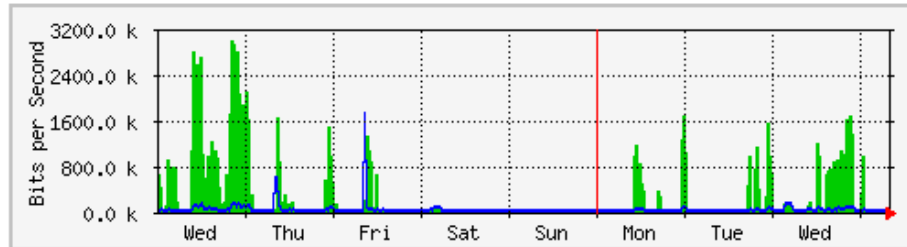

# MRTG – Kampus Simpang Empat

**'Weekly' Graph (30 Minute Average)**

|     | Max                 | Average           | Current           |
|-----|---------------------|-------------------|-------------------|
| In  | 2976.1 kb/s (18.6%) | 258.3 kb/s (1.6%) | 5624.0 b/s (0.0%) |
| Out | 1723.6 kb/s (10.8%) | 31.6 kb/s (0.2%)  | 6280.0 b/s (0.0%) |

**'Monthly' Graph (2 Hour Average)**

|     | Max                 | Average           | Current          |
|-----|---------------------|-------------------|------------------|
| In  | 2748.1 kb/s (17.2%) | 145.1 kb/s (0.9%) | 10.5 kb/s (0.1%) |
| Out | 538.6 kb/s (3.4%)   | 24.4 kb/s (0.2%)  | 11.2 kb/s (0.1%) |