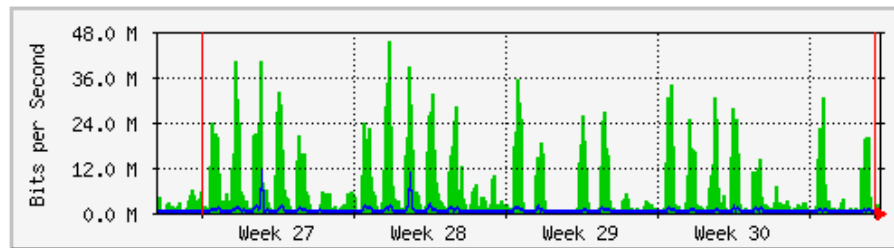

`Monthly' Graph (2 Hour Average)

	Max	Average	Current
In	45.2 Mb/s (1.1%)	6738.0 kb/s (0.2%)	350.9 kb/s (0.0%)
Out	10.6 Mb/s (0.2%)	327.3 kb/s (0.0%)	16.7 kb/s (0.0%)