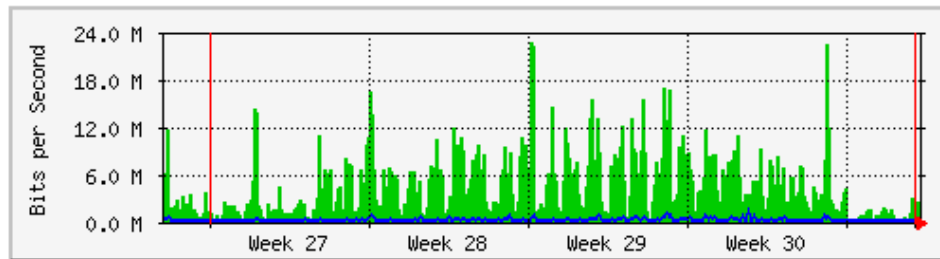

`Monthly' Graph (2 Hour Average)

	Max	Average	Current
In	22.6 Mb/s (2.3%)	4161.9 kb/s (0.4%)	757.4 kb/s (0.1%)
Out	1501.9 kb/s (0.2%)	186.1 kb/s (0.0%)	39.4 kb/s (0.0%)