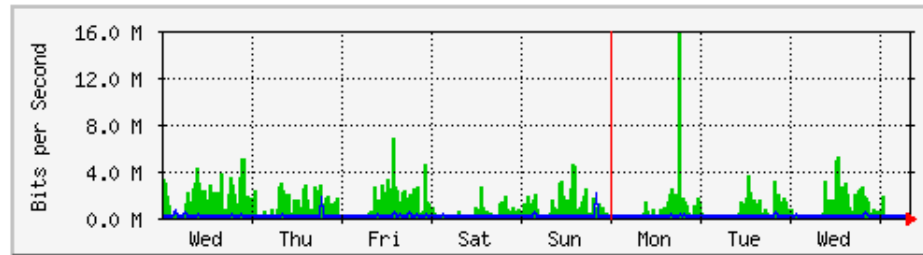

MRTG – Bumita Blok A

'Weekly' Graph (30 Minute Average)

	Max	Average	Current
In	15.9 Mb/s (15.9%)	1015.9 kb/s (1.0%)	123.1 kb/s (0.1%)
Out	2023.6 kb/s (2.0%)	65.7 kb/s (0.1%)	13.6 kb/s (0.0%)