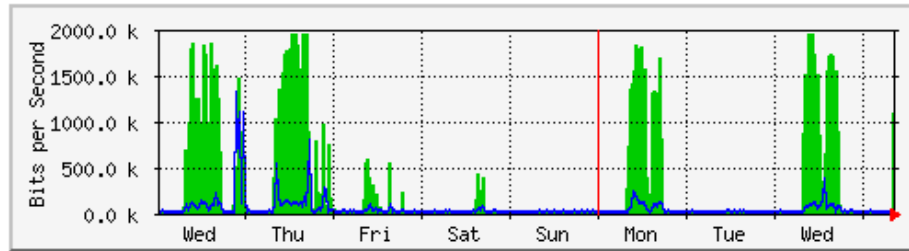

MRTG – Unit Kebudayaan dan Rekreasi

'Weekly' Graph (30 Minute Average)

	Max	Average	Current
In	1944.3 kb/s (24.3%)	303.5 kb/s (3.8%)	1080.9 kb/s (13.5%)
Out	1313.8 kb/s (16.4%)	45.2 kb/s (0.6%)	39.0 kb/s (0.5%)