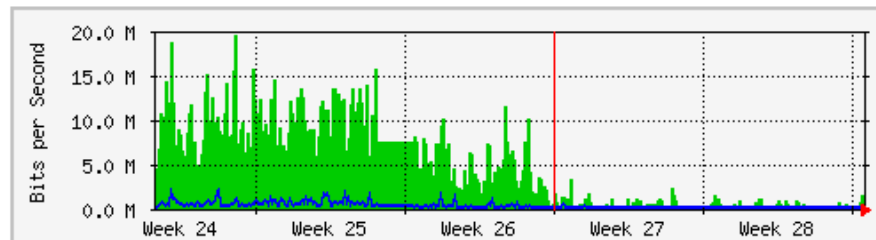

	Max	Average	Current
In	15.8 Mb/s (15.8%)	3816.3 kb/s (3.8%)	3149.2 kb/s (3.1%)
Out	5424.1 kb/s (5.4%)	279.2 kb/s (0.3%)	111.3 kb/s (0.1%)

MRTG – Bumita Blok B

'Weekly' Graph (30 Minute Average)

	Max	Average	Current
In	23.6 Mb/s (2.4%)	5142.7 kb/s (0.5%)	415.7 kb/s (0.0%)
Out	1748.3 kb/s (0.2%)	207.5 kb/s (0.0%)	29.2 kb/s (0.0%)

'Monthly' Graph (2 Hour Average)

	Max	Average	Current
In	22.6 Mb/s (2.3%)	5687.3 kb/s (0.6%)	2180.5 kb/s (0.2%)
Out	2515.2 kb/s (0.3%)	374.4 kb/s (0.0%)	69.5 kb/s (0.0%)

MRTG – Bumita Blok C (Student)

'Weekly' Graph (30 Minute Average)

	Max	Average	Current
In	2357.5 kb/s (0.2%)	245.6 kb/s (0.0%)	610.8 kb/s (0.1%)
Out	111.9 kb/s (0.0%)	17.3 kb/s (0.0%)	44.1 kb/s (0.0%)

'Monthly' Graph (2 Hour Average)

	Max	Average	Current
In	19.6 Mb/s (2.0%)	4293.6 kb/s (0.4%)	1291.1 kb/s (0.1%)
Out	2157.1 kb/s (0.2%)	263.2 kb/s (0.0%)	64.1 kb/s (0.0%)