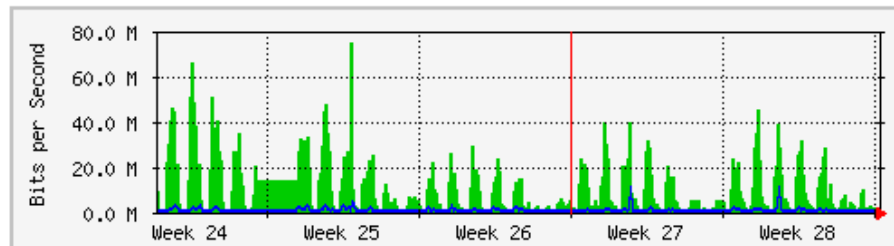

'Monthly' Graph (2 Hour Average)

	Max	Average	Current
In	36.4 Mb/s (3.6%)	9229.4 kb/s (0.9%)	3952.6 kb/s (0.4%)
Out	601.5 Mb/s (60.2%)	178.5 Mb/s (17.9%)	75.0 Mb/s (7.5%)

MRTG – Library Pauh Putra

`Weekly' Graph (30 Minute Average)

	Max	Average	Current
In	67.0 Mb/s (1.6%)	8853.3 kb/s (0.2%)	32.1 Mb/s (0.7%)
Out	37.6 Mb/s (0.9%)	478.4 kb/s (0.0%)	778.6 kb/s (0.0%)

`Monthly' Graph (2 Hour Average)

	Max	Average	Current
In	74.8 Mb/s (1.7%)	10.2 Mb/s (0.2%)	35.4 Mb/s (0.8%)
Out	10.6 Mb/s (0.2%)	517.4 kb/s (0.0%)	1091.3 kb/s (0.0%)