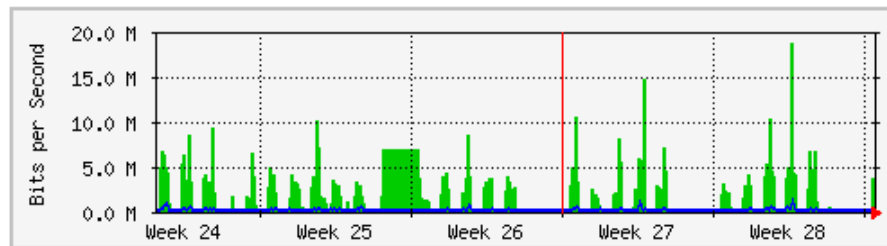

'Monthly' Graph (2 Hour Average)

	Max	Average	Current
In	22.6 Mb/s (2.3%)	5687.3 kb/s (0.6%)	2180.5 kb/s (0.2%)
Out	2515.2 kb/s (0.3%)	374.4 kb/s (0.0%)	69.5 kb/s (0.0%)

MRTG – Bumita Blok C (Student)

'Weekly' Graph (30 Minute Average)

	Max	Average	Current
In	2357.5 kb/s (0.2%)	245.6 kb/s (0.0%)	610.8 kb/s (0.1%)
Out	111.9 kb/s (0.0%)	17.3 kb/s (0.0%)	44.1 kb/s (0.0%)

'Monthly' Graph (2 Hour Average)

	Max	Average	Current
In	19.6 Mb/s (2.0%)	4293.6 kb/s (0.4%)	1291.1 kb/s (0.1%)
Out	2157.1 kb/s (0.2%)	263.2 kb/s (0.0%)	64.1 kb/s (0.0%)

MRTG – Bumita Blok C (Staf)

`Weekly' Graph (30 Minute Average)

	Max	Average	Current
In	19.3 Mb/s (19.3%)	1399.0 kb/s (1.4%)	4758.8 kb/s (4.8%)
Out	2762.2 kb/s (2.8%)	88.4 kb/s (0.1%)	391.4 kb/s (0.4%)

`Monthly' Graph (2 Hour Average)