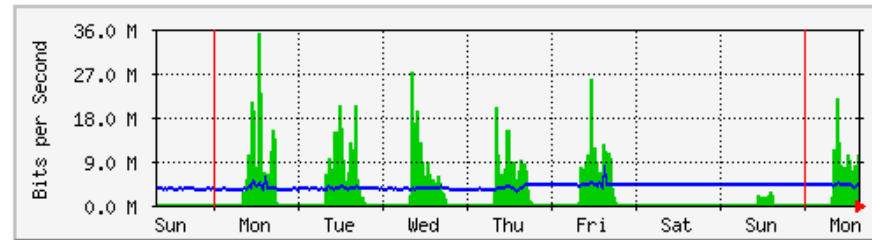

'Monthly' Graph (2 Hour Average)

	Max	Average	Current
In	1006.3 kb/s (65.2%)	427.8 kb/s (27.7%)	736.4 kb/s (47.7%)
Out	733.3 kb/s (47.5%)	54.6 kb/s (3.5%)	97.9 kb/s (6.3%)

MRTG - KWSP

'Weekly' Graph (30 Minute Average)

	Max	Average	Current
In	180.8 Mb/s (9.0%)	51.1 Mb/s (2.6%)	143.1 Mb/s (7.2%)
Out	49.2 Mb/s (2.5%)	19.3 Mb/s (1.0%)	32.3 Mb/s (1.6%)

'Monthly' Graph (2 Hour Average)

	Max	Average	Current
In	499.0 Mb/s (25.0%)	119.4 Mb/s (6.0%)	96.1 Mb/s (4.8%)
Out	53.7 Mb/s (2.7%)	23.5 Mb/s (1.2%)	25.4 Mb/s (1.3%)

MRTG – Jabatan Bendahari

'Weekly' Graph (30 Minute Average)

	Max	Average	Current
In	35.1 Mb/s (3.5%)	2736.0 kb/s (0.3%)	10.2 Mb/s (1.0%)
Out	7599.9 kb/s (0.8%)	3691.5 kb/s (0.4%)	4192.9 kb/s (0.4%)

'Monthly' Graph (2 Hour Average)