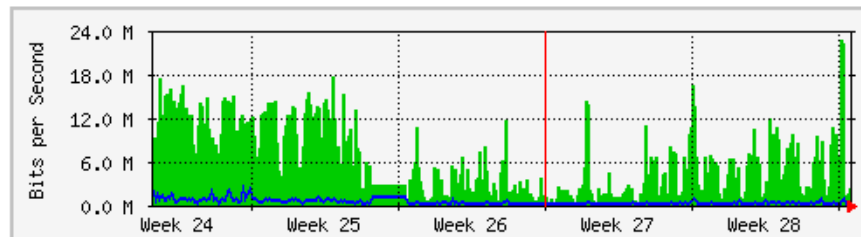

MRTG – Bumita Blok A

'Weekly' Graph (30 Minute Average)

	Max	Average	Current
In	16.6 Mb/s (16.6%)	1673.7 kb/s (1.7%)	6047.6 kb/s (6.0%)
Out	2524.1 kb/s (2.5%)	91.2 kb/s (0.1%)	235.9 kb/s (0.2%)

'Monthly' Graph (2 Hour Average)

	Max	Average	Current
In	15.8 Mb/s (15.8%)	3816.3 kb/s (3.8%)	3149.2 kb/s (3.1%)
Out	5424.1 kb/s (5.4%)	279.2 kb/s (0.3%)	111.3 kb/s (0.1%)

MRTG – Bumita Blok B

'Weekly' Graph (30 Minute Average)

	Max	Average	Current
In	23.6 Mb/s (2.4%)	5142.7 kb/s (0.5%)	415.7 kb/s (0.0%)
Out	1748.3 kb/s (0.2%)	207.5 kb/s (0.0%)	29.2 kb/s (0.0%)

'Monthly' Graph (2 Hour Average)

	Max	Average	Current
In	22.6 Mb/s (2.3%)	5687.3 kb/s (0.6%)	2180.5 kb/s (0.2%)
Out	2515.2 kb/s (0.3%)	374.4 kb/s (0.0%)	69.5 kb/s (0.0%)

MRTG – Bumita Blok C (Student)

'Weekly' Graph (30 Minute Average)