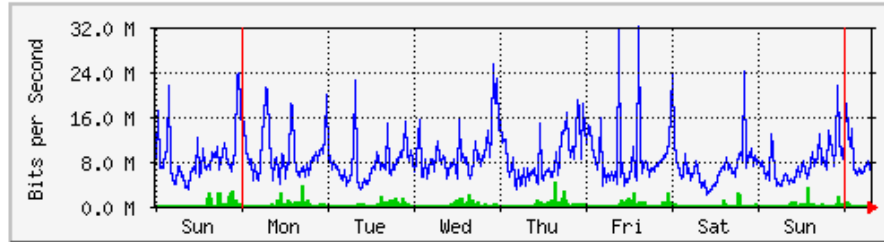

	Max	Average	Current
In	21.8 Mb/s (2.2%)	2207.8 kb/s (0.2%)	8194.1 kb/s (0.8%)
Out	4896.3 kb/s (0.5%)	3358.1 kb/s (0.3%)	3883.0 kb/s (0.4%)

MRTG – Unit Kebudayaan dan Rekreasi

'Weekly' Graph (30 Minute Average)

	Max	Average	Current
In	1930.3 kb/s (24.1%)	355.1 kb/s (4.4%)	1360.0 kb/s (17.0%)
Out	1294.1 kb/s (16.2%)	61.2 kb/s (0.8%)	91.2 kb/s (1.1%)

'Monthly' Graph (2 Hour Average)

	Max	Average	Current
In	1807.6 kb/s (22.6%)	350.9 kb/s (4.4%)	1142.2 kb/s (14.3%)
Out	984.6 kb/s (12.3%)	52.6 kb/s (0.7%)	59.9 kb/s (0.7%)

MRTG – PFI

'Weekly' Graph (30 Minute Average)

	Max	Average	Current
In	4472.4 kb/s (0.1%)	386.5 kb/s (0.0%)	41.9 kb/s (0.0%)
Out	32.0 Mb/s (0.7%)	8266.7 kb/s (0.2%)	6741.7 kb/s (0.2%)

'Monthly' Graph (2 Hour Average)