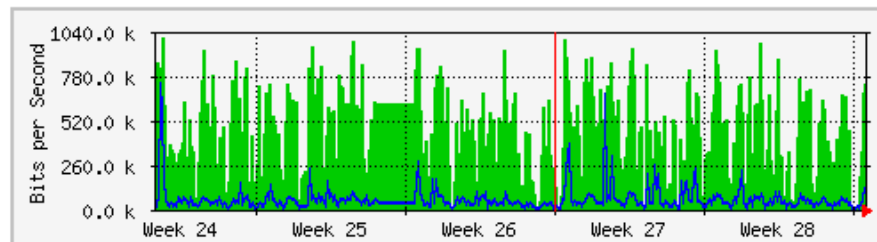

MRTG – Kampus Uniciti

`Weekly' Graph (30 Minute Average)

	Max	Average	Current
In	189.8 Mb/s (19.0%)	79.4 Mb/s (7.9%)	111.1 Mb/s (11.1%)
Out	28.6 Mb/s (2.9%)	3520.6 kb/s (0.4%)	7118.3 kb/s (0.7%)

`Monthly' Graph (2 Hour Average)

	Max	Average	Current
In	248.3 Mb/s (24.8%)	79.5 Mb/s (7.9%)	90.9 Mb/s (9.1%)
Out	28.8 Mb/s (2.9%)	3721.6 kb/s (0.4%)	3555.0 kb/s (0.4%)

MRTG – Kampus Agrotek

'Weekly' Graph (30 Minute Average)

	Max	Average	Current
In	1016.0 kb/s (65.8%)	391.0 kb/s (25.3%)	463.2 kb/s (30.0%)
Out	872.5 kb/s (56.5%)	48.1 kb/s (3.1%)	85.7 kb/s (5.6%)

'Monthly' Graph (2 Hour Average)

	Max	Average	Current
In	1006.3 kb/s (65.2%)	427.8 kb/s (27.7%)	736.4 kb/s (47.7%)
Out	733.3 kb/s (47.5%)	54.6 kb/s (3.5%)	97.9 kb/s (6.3%)

MRTG - KWSP

'Weekly' Graph (30 Minute Average)

	Max	Average	Current
In	180.8 Mb/s (9.0%)	51.1 Mb/s (2.6%)	143.1 Mb/s (7.2%)
Out	49.2 Mb/s (2.5%)	19.3 Mb/s (1.0%)	32.3 Mb/s (1.6%)

'Monthly' Graph (2 Hour Average)

	Max	Average	Current
In	499.0 Mb/s (25.0%)	119.4 Mb/s (6.0%)	96.1 Mb/s (4.8%)
Out	53.7 Mb/s (2.7%)	23.5 Mb/s (1.2%)	25.4 Mb/s (1.3%)