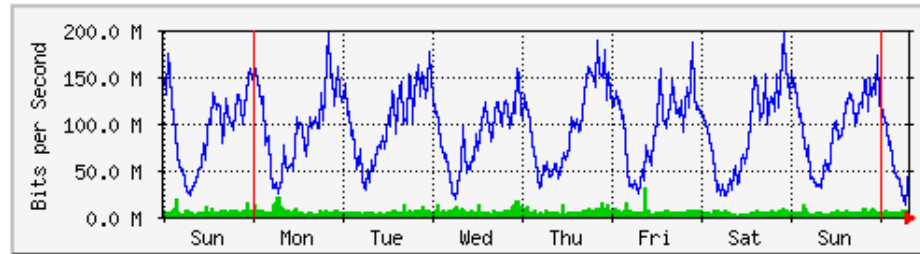

	Max	Average	Current
In	1930.3 kb/s (24.1%)	355.1 kb/s (4.4%)	1360.0 kb/s (17.0%)
Out	1294.1 kb/s (16.2%)	61.2 kb/s (0.8%)	91.2 kb/s (1.1%)

'Monthly' Graph (2 Hour Average)

	Max	Average	Current
In	1807.6 kb/s (22.6%)	350.9 kb/s (4.4%)	1142.2 kb/s (14.3%)
Out	984.6 kb/s (12.3%)	52.6 kb/s (0.7%)	59.9 kb/s (0.7%)

MRTG – PFI

'Weekly' Graph (30 Minute Average)

	Max	Average	Current
In	4472.4 kb/s (0.1%)	386.5 kb/s (0.0%)	41.9 kb/s (0.0%)
Out	32.0 Mb/s (0.7%)	8266.7 kb/s (0.2%)	6741.7 kb/s (0.2%)

'Monthly' Graph (2 Hour Average)

	Max	Average	Current
In	4163.4 kb/s (0.1%)	609.3 kb/s (0.0%)	25.6 kb/s (0.0%)
Out	45.4 Mb/s (1.1%)	13.8 Mb/s (0.3%)	6404.9 kb/s (0.1%)

MRTG – PFI 2

'Weekly' Graph (30 Minute Average)

	Max	Average	Current
In	30.5 Mb/s (3.1%)	5753.0 kb/s (0.6%)	4586.1 kb/s (0.5%)
Out	196.5 Mb/s (19.6%)	92.9 Mb/s (9.3%)	83.8 Mb/s (8.4%)

'Monthly' Graph (2 Hour Average)

	Max	Average	Current
In	36.4 Mb/s (3.6%)	9229.4 kb/s (0.9%)	3952.6 kb/s (0.4%)
Out	601.5 Mb/s (60.2%)	178.5 Mb/s (17.9%)	75.0 Mb/s (7.5%)

MRTG – Library Pauh Putra

`Weekly' Graph (30 Minute Average)