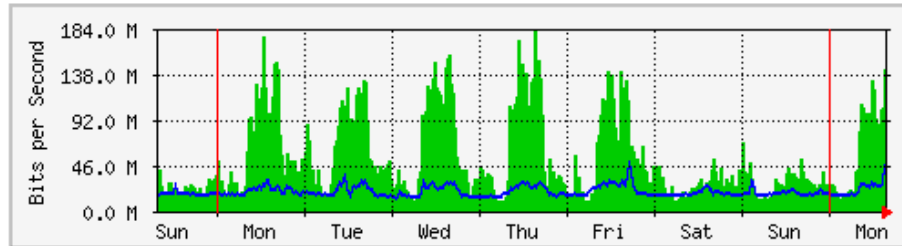

MRTG – Kampus Uniciti

`Weekly' Graph (30 Minute Average)

	Max	Average	Current
In	189.8 Mb/s (19.0%)	79.4 Mb/s (7.9%)	111.1 Mb/s (11.1%)
Out	28.6 Mb/s (2.9%)	3520.6 kb/s (0.4%)	7118.3 kb/s (0.7%)

`Monthly' Graph (2 Hour Average)

	Max	Average	Current
In	248.3 Mb/s (24.8%)	79.5 Mb/s (7.9%)	90.9 Mb/s (9.1%)
Out	28.8 Mb/s (2.9%)	3721.6 kb/s (0.4%)	3555.0 kb/s (0.4%)

MRTG – Kampus Agrotek

'Weekly' Graph (30 Minute Average)

	Max	Average	Current
In	1016.0 kb/s (65.8%)	391.0 kb/s (25.3%)	463.2 kb/s (30.0%)
Out	872.5 kb/s (56.5%)	48.1 kb/s (3.1%)	85.7 kb/s (5.6%)

'Monthly' Graph (2 Hour Average)

	Max	Average	Current
In	1006.3 kb/s (65.2%)	427.8 kb/s (27.7%)	736.4 kb/s (47.7%)
Out	733.3 kb/s (47.5%)	54.6 kb/s (3.5%)	97.9 kb/s (6.3%)

MRTG - KWSP

'Weekly' Graph (30 Minute Average)

	Max	Average	Current
In	180.8 Mb/s (9.0%)	51.1 Mb/s (2.6%)	143.1 Mb/s (7.2%)
Out	49.2 Mb/s (2.5%)	19.3 Mb/s (1.0%)	32.3 Mb/s (1.6%)

'Monthly' Graph (2 Hour Average)

	Max	Average	Current
In	499.0 Mb/s (25.0%)	119.4 Mb/s (6.0%)	96.1 Mb/s (4.8%)
Out	53.7 Mb/s (2.7%)	23.5 Mb/s (1.2%)	25.4 Mb/s (1.3%)