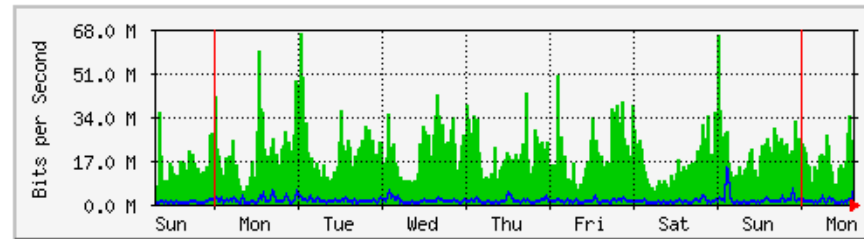

LAPORAN PENGGUNAAN BANDWIDTH DI Kampus UniMAP (JUN 2019)

Disediakan oleh: Mohd Zhafri B. Norzalli

Tarikh: 15/7/2019

MRTG – Kampus Simpang Empat

'Weekly' Graph (30 Minute Average)

	Max	Average	Current
In	2142.1 kb/s (13.4%)	87.0 kb/s (0.5%)	47.6 kb/s (0.3%)
Out	2115.4 kb/s (13.2%)	22.6 kb/s (0.1%)	48.4 kb/s (0.3%)

'Monthly' Graph (2 Hour Average)

	Max	Average	Current
In	3024.7 kb/s (18.9%)	652.3 kb/s (4.1%)	13.8 kb/s (0.1%)
Out	992.3 kb/s (6.2%)	68.6 kb/s (0.4%)	14.6 kb/s (0.1%)

MRTG – Kampus Wang Ulu

'Weekly' Graph (30 Minute Average)

	Max	Average	Current
In	66.0 Mb/s (3.3%)	18.7 Mb/s (0.9%)	15.1 Mb/s (0.8%)
Out	13.9 Mb/s (0.7%)	1243.9 kb/s (0.1%)	8804.7 kb/s (0.4%)

'Monthly' Graph (2 Hour Average)

	Max	Average	Current
In	477.4 Mb/s (23.9%)	88.5 Mb/s (4.4%)	22.7 Mb/s (1.1%)
Out	29.2 Mb/s (1.5%)	5422.5 kb/s (0.3%)	1322.4 kb/s (0.1%)