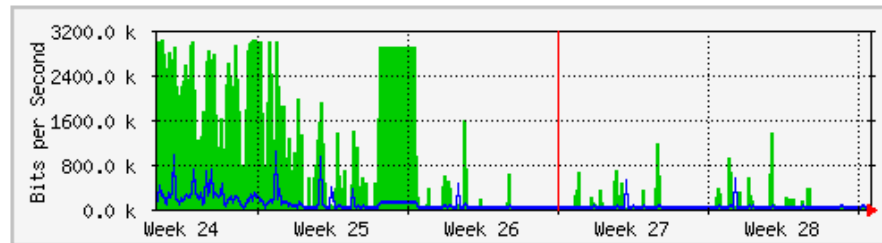

LAPORAN PENGGUNAAN BANDWIDTH DI Kampus UniMAP (JUN 2019)

Disediakan oleh: Mohd Zhafri B. Norzalli

Tarikh: 15/7/2019

MRTG – Kampus Simpang Empat

'Weekly' Graph (30 Minute Average)

	Max	Average	Current
In	2142.1 kb/s (13.4%)	87.0 kb/s (0.5%)	47.6 kb/s (0.3%)
Out	2115.4 kb/s (13.2%)	22.6 kb/s (0.1%)	48.4 kb/s (0.3%)

'Monthly' Graph (2 Hour Average)

	Max	Average	Current
In	3024.7 kb/s (18.9%)	652.3 kb/s (4.1%)	13.8 kb/s (0.1%)
Out	992.3 kb/s (6.2%)	68.6 kb/s (0.4%)	14.6 kb/s (0.1%)

MRTG – Kampus Wang Ulu

'Weekly' Graph (30 Minute Average)

	Max	Average	Current
In	66.0 Mb/s (3.3%)	18.7 Mb/s (0.9%)	15.1 Mb/s (0.8%)
Out	13.9 Mb/s (0.7%)	1243.9 kb/s (0.1%)	8804.7 kb/s (0.4%)

'Monthly' Graph (2 Hour Average)

	Max	Average	Current
In	477.4 Mb/s (23.9%)	88.5 Mb/s (4.4%)	22.7 Mb/s (1.1%)
Out	29.2 Mb/s (1.5%)	5422.5 kb/s (0.3%)	1322.4 kb/s (0.1%)