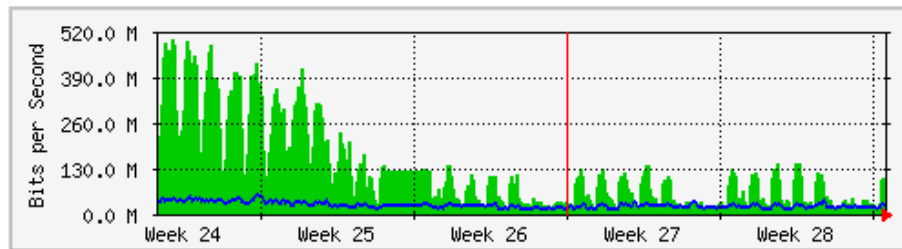

	Max	Average	Current
In	248.3 Mb/s (24.8%)	79.5 Mb/s (7.9%)	90.9 Mb/s (9.1%)
Out	28.8 Mb/s (2.9%)	3721.6 kb/s (0.4%)	3555.0 kb/s (0.4%)

MRTG – Kampus Agrotek

'Weekly' Graph (30 Minute Average)

	Max	Average	Current
In	1016.0 kb/s (65.8%)	391.0 kb/s (25.3%)	463.2 kb/s (30.0%)
Out	872.5 kb/s (56.5%)	48.1 kb/s (3.1%)	85.7 kb/s (5.6%)

'Monthly' Graph (2 Hour Average)

	Max	Average	Current
In	1006.3 kb/s (65.2%)	427.8 kb/s (27.7%)	736.4 kb/s (47.7%)
Out	733.3 kb/s (47.5%)	54.6 kb/s (3.5%)	97.9 kb/s (6.3%)

MRTG - KWSP

'Weekly' Graph (30 Minute Average)

	Max	Average	Current
In	180.8 Mb/s (9.0%)	51.1 Mb/s (2.6%)	143.1 Mb/s (7.2%)
Out	49.2 Mb/s (2.5%)	19.3 Mb/s (1.0%)	32.3 Mb/s (1.6%)

'Monthly' Graph (2 Hour Average)

	Max	Average	Current
In	499.0 Mb/s (25.0%)	119.4 Mb/s (6.0%)	96.1 Mb/s (4.8%)
Out	53.7 Mb/s (2.7%)	23.5 Mb/s (1.2%)	25.4 Mb/s (1.3%)