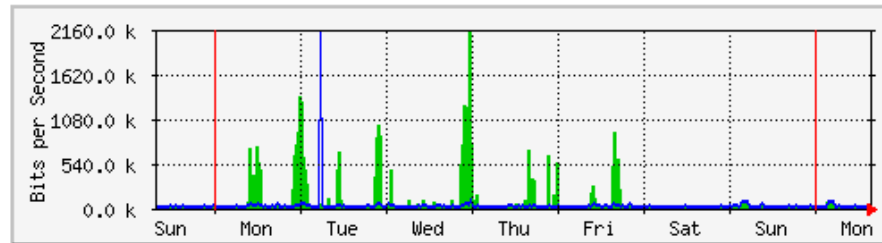

LAPORAN PENGGUNAAN BANDWIDTH DI Kampus UniMAP (JUN 2019)

Disediakan oleh: Mohd Zhafri B. Norzalli

Tarikh: 15/7/2019

MRTG – Kampus Simpang Empat

'Weekly' Graph (30 Minute Average)

	Max	Average	Current
In	2142.1 kb/s (13.4%)	87.0 kb/s (0.5%)	47.6 kb/s (0.3%)
Out	2115.4 kb/s (13.2%)	22.6 kb/s (0.1%)	48.4 kb/s (0.3%)

'Monthly' Graph (2 Hour Average)

	Max	Average	Current
In	3024.7 kb/s (18.9%)	652.3 kb/s (4.1%)	13.8 kb/s (0.1%)
Out	992.3 kb/s (6.2%)	68.6 kb/s (0.4%)	14.6 kb/s (0.1%)

MRTG – Kampus Wang Ulu

'Weekly' Graph (30 Minute Average)

	Max	Average	Current
In	66.0 Mb/s (3.3%)	18.7 Mb/s (0.9%)	15.1 Mb/s (0.8%)
Out	13.9 Mb/s (0.7%)	1243.9 kb/s (0.1%)	8804.7 kb/s (0.4%)

'Monthly' Graph (2 Hour Average)

	Max	Average	Current
In	477.4 Mb/s (23.9%)	88.5 Mb/s (4.4%)	22.7 Mb/s (1.1%)
Out	29.2 Mb/s (1.5%)	5422.5 kb/s (0.3%)	1322.4 kb/s (0.1%)