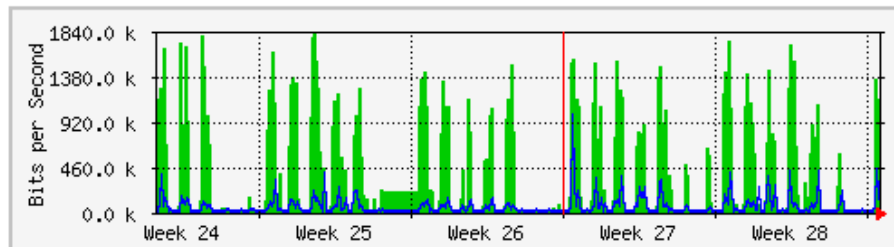

MRTG – Jabatan Bendahari

'Weekly' Graph (30 Minute Average)

	Max	Average	Current
In	35.1 Mb/s (3.5%)	2736.0 kb/s (0.3%)	10.2 Mb/s (1.0%)
Out	7599.9 kb/s (0.8%)	3691.5 kb/s (0.4%)	4192.9 kb/s (0.4%)

'Monthly' Graph (2 Hour Average)

	Max	Average	Current
In	21.8 Mb/s (2.2%)	2207.8 kb/s (0.2%)	8194.1 kb/s (0.8%)
Out	4896.3 kb/s (0.5%)	3358.1 kb/s (0.3%)	3883.0 kb/s (0.4%)

MRTG – Unit Kebudayaan dan Rekreasi

'Weekly' Graph (30 Minute Average)

	Max	Average	Current
In	1930.3 kb/s (24.1%)	355.1 kb/s (4.4%)	1360.0 kb/s (17.0%)
Out	1294.1 kb/s (16.2%)	61.2 kb/s (0.8%)	91.2 kb/s (1.1%)

'Monthly' Graph (2 Hour Average)

	Max	Average	Current
In	1807.6 kb/s (22.6%)	350.9 kb/s (4.4%)	1142.2 kb/s (14.3%)
Out	984.6 kb/s (12.3%)	52.6 kb/s (0.7%)	59.9 kb/s (0.7%)