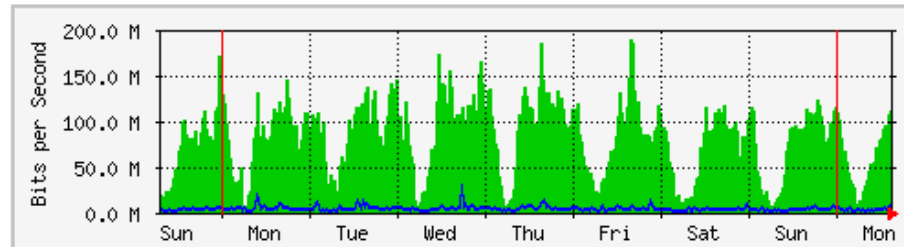

'Monthly' Graph (2 Hour Average)

	Max	Average	Current
In	3024.7 kb/s (18.9%)	652.3 kb/s (4.1%)	13.8 kb/s (0.1%)
Out	992.3 kb/s (6.2%)	68.6 kb/s (0.4%)	14.6 kb/s (0.1%)

MRTG – Kampus Wang Ulu

'Weekly' Graph (30 Minute Average)

	Max	Average	Current
In	66.0 Mb/s (3.3%)	18.7 Mb/s (0.9%)	15.1 Mb/s (0.8%)
Out	13.9 Mb/s (0.7%)	1243.9 kb/s (0.1%)	8804.7 kb/s (0.4%)

'Monthly' Graph (2 Hour Average)

	Max	Average	Current
In	477.4 Mb/s (23.9%)	88.5 Mb/s (4.4%)	22.7 Mb/s (1.1%)
Out	29.2 Mb/s (1.5%)	5422.5 kb/s (0.3%)	1322.4 kb/s (0.1%)

MRTG – Kampus Uniciti

`Weekly' Graph (30 Minute Average)

	Max	Average	Current
In	189.8 Mb/s (19.0%)	79.4 Mb/s (7.9%)	111.1 Mb/s (11.1%)
Out	28.6 Mb/s (2.9%)	3520.6 kb/s (0.4%)	7118.3 kb/s (0.7%)

`Monthly' Graph (2 Hour Average)

	Max	Average	Current
In	248.3 Mb/s (24.8%)	79.5 Mb/s (7.9%)	90.9 Mb/s (9.1%)
Out	28.8 Mb/s (2.9%)	3721.6 kb/s (0.4%)	3555.0 kb/s (0.4%)

MRTG – Kampus Agrotek

'Weekly' Graph (30 Minute Average)

	Max	Average	Current
In	1016.0 kb/s (65.8%)	391.0 kb/s (25.3%)	463.2 kb/s (30.0%)
Out	872.5 kb/s (56.5%)	48.1 kb/s (3.1%)	85.7 kb/s (5.6%)