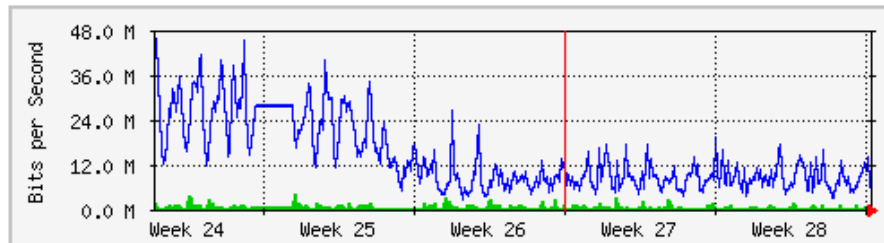

	Max	Average	Current
In	21.8 Mb/s (2.2%)	2207.8 kb/s (0.2%)	8194.1 kb/s (0.8%)
Out	4896.3 kb/s (0.5%)	3358.1 kb/s (0.3%)	3883.0 kb/s (0.4%)

MRTG – Unit Kebudayaan dan Rekreasi

'Weekly' Graph (30 Minute Average)

	Max	Average	Current
In	1930.3 kb/s (24.1%)	355.1 kb/s (4.4%)	1360.0 kb/s (17.0%)
Out	1294.1 kb/s (16.2%)	61.2 kb/s (0.8%)	91.2 kb/s (1.1%)

'Monthly' Graph (2 Hour Average)

	Max	Average	Current
In	1807.6 kb/s (22.6%)	350.9 kb/s (4.4%)	1142.2 kb/s (14.3%)
Out	984.6 kb/s (12.3%)	52.6 kb/s (0.7%)	59.9 kb/s (0.7%)

MRTG – PFI

'Weekly' Graph (30 Minute Average)

	Max	Average	Current
In	4472.4 kb/s (0.1%)	386.5 kb/s (0.0%)	41.9 kb/s (0.0%)
Out	32.0 Mb/s (0.7%)	8266.7 kb/s (0.2%)	6741.7 kb/s (0.2%)

'Monthly' Graph (2 Hour Average)