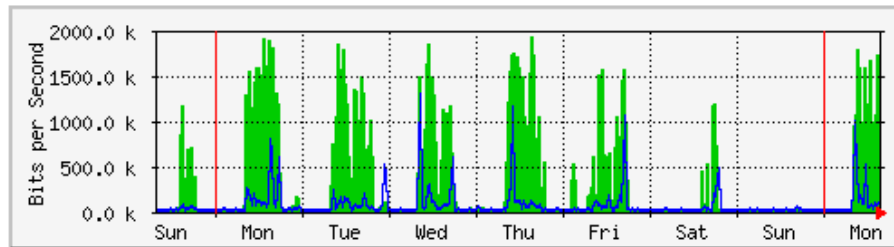

	Max	Average	Current
In	180.8 Mb/s (9.0%)	51.1 Mb/s (2.6%)	143.1 Mb/s (7.2%)
Out	49.2 Mb/s (2.5%)	19.3 Mb/s (1.0%)	32.3 Mb/s (1.6%)

'Monthly' Graph (2 Hour Average)

	Max	Average	Current
In	499.0 Mb/s (25.0%)	119.4 Mb/s (6.0%)	96.1 Mb/s (4.8%)
Out	53.7 Mb/s (2.7%)	23.5 Mb/s (1.2%)	25.4 Mb/s (1.3%)

MRTG – Jabatan Bendahari

'Weekly' Graph (30 Minute Average)

	Max	Average	Current
In	35.1 Mb/s (3.5%)	2736.0 kb/s (0.3%)	10.2 Mb/s (1.0%)
Out	7599.9 kb/s (0.8%)	3691.5 kb/s (0.4%)	4192.9 kb/s (0.4%)

'Monthly' Graph (2 Hour Average)

	Max	Average	Current
In	21.8 Mb/s (2.2%)	2207.8 kb/s (0.2%)	8194.1 kb/s (0.8%)
Out	4896.3 kb/s (0.5%)	3358.1 kb/s (0.3%)	3883.0 kb/s (0.4%)

MRTG – Unit Kebudayaan dan Rekreasi

'Weekly' Graph (30 Minute Average)

	Max	Average	Current
In	1930.3 kb/s (24.1%)	355.1 kb/s (4.4%)	1360.0 kb/s (17.0%)
Out	1294.1 kb/s (16.2%)	61.2 kb/s (0.8%)	91.2 kb/s (1.1%)

'Monthly' Graph (2 Hour Average)

	Max	Average	Current
In	1807.6 kb/s (22.6%)	350.9 kb/s (4.4%)	1142.2 kb/s (14.3%)
Out	984.6 kb/s (12.3%)	52.6 kb/s (0.7%)	59.9 kb/s (0.7%)