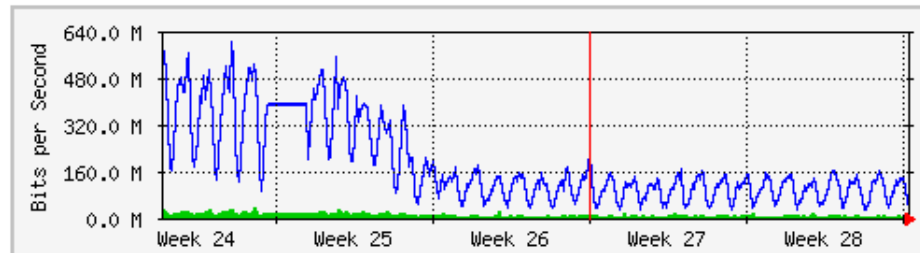

	Max	Average	Current
In	4163.4 kb/s (0.1%)	609.3 kb/s (0.0%)	25.6 kb/s (0.0%)
Out	45.4 Mb/s (1.1%)	13.8 Mb/s (0.3%)	6404.9 kb/s (0.1%)

MRTG – PFI 2

'Weekly' Graph (30 Minute Average)

	Max	Average	Current
In	30.5 Mb/s (3.1%)	5753.0 kb/s (0.6%)	4586.1 kb/s (0.5%)
Out	196.5 Mb/s (19.6%)	92.9 Mb/s (9.3%)	83.8 Mb/s (8.4%)

'Monthly' Graph (2 Hour Average)

	Max	Average	Current
In	36.4 Mb/s (3.6%)	9229.4 kb/s (0.9%)	3952.6 kb/s (0.4%)
Out	601.5 Mb/s (60.2%)	178.5 Mb/s (17.9%)	75.0 Mb/s (7.5%)

MRTG – Library Pauh Putra

`Weekly' Graph (30 Minute Average)