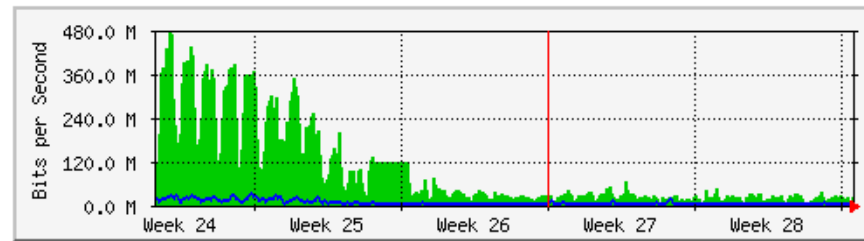

'Monthly' Graph (2 Hour Average)

	Max	Average	Current
In	3024.7 kb/s (18.9%)	652.3 kb/s (4.1%)	13.8 kb/s (0.1%)
Out	992.3 kb/s (6.2%)	68.6 kb/s (0.4%)	14.6 kb/s (0.1%)

MRTG – Kampus Wang Ulu

'Weekly' Graph (30 Minute Average)

	Max	Average	Current
In	66.0 Mb/s (3.3%)	18.7 Mb/s (0.9%)	15.1 Mb/s (0.8%)
Out	13.9 Mb/s (0.7%)	1243.9 kb/s (0.1%)	8804.7 kb/s (0.4%)

'Monthly' Graph (2 Hour Average)

	Max	Average	Current
In	477.4 Mb/s (23.9%)	88.5 Mb/s (4.4%)	22.7 Mb/s (1.1%)
Out	29.2 Mb/s (1.5%)	5422.5 kb/s (0.3%)	1322.4 kb/s (0.1%)