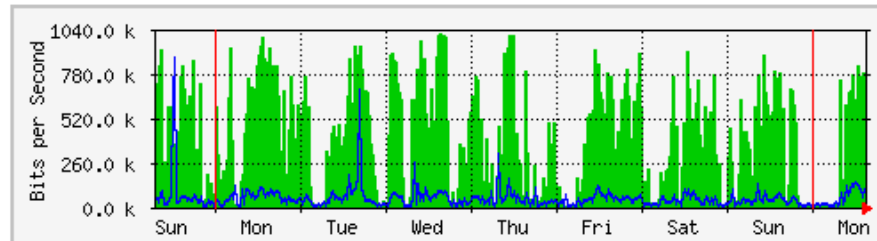

	Max	Average	Current
In	66.0 Mb/s (3.3%)	18.7 Mb/s (0.9%)	15.1 Mb/s (0.8%)
Out	13.9 Mb/s (0.7%)	1243.9 kb/s (0.1%)	8804.7 kb/s (0.4%)

'Monthly' Graph (2 Hour Average)

	Max	Average	Current
In	477.4 Mb/s (23.9%)	88.5 Mb/s (4.4%)	22.7 Mb/s (1.1%)
Out	29.2 Mb/s (1.5%)	5422.5 kb/s (0.3%)	1322.4 kb/s (0.1%)

MRTG – Kampus Uniciti

`Weekly' Graph (30 Minute Average)

	Max	Average	Current
In	189.8 Mb/s (19.0%)	79.4 Mb/s (7.9%)	111.1 Mb/s (11.1%)
Out	28.6 Mb/s (2.9%)	3520.6 kb/s (0.4%)	7118.3 kb/s (0.7%)

`Monthly' Graph (2 Hour Average)

	Max	Average	Current
In	248.3 Mb/s (24.8%)	79.5 Mb/s (7.9%)	90.9 Mb/s (9.1%)
Out	28.8 Mb/s (2.9%)	3721.6 kb/s (0.4%)	3555.0 kb/s (0.4%)

MRTG – Kampus Agrotek

'Weekly' Graph (30 Minute Average)

	Max	Average	Current
In	1016.0 kb/s (65.8%)	391.0 kb/s (25.3%)	463.2 kb/s (30.0%)
Out	872.5 kb/s (56.5%)	48.1 kb/s (3.1%)	85.7 kb/s (5.6%)

'Monthly' Graph (2 Hour Average)

	Max	Average	Current
In	1006.3 kb/s (65.2%)	427.8 kb/s (27.7%)	736.4 kb/s (47.7%)
Out	733.3 kb/s (47.5%)	54.6 kb/s (3.5%)	97.9 kb/s (6.3%)

MRTG - KWSP

'Weekly' Graph (30 Minute Average)