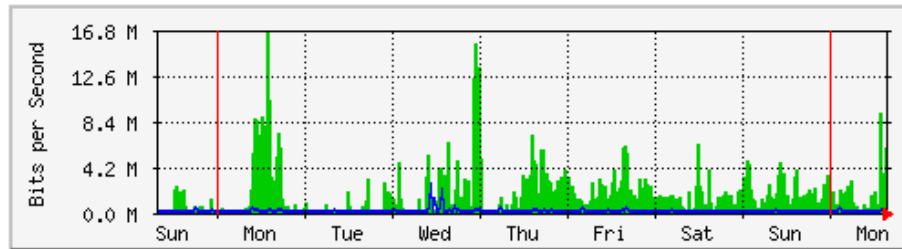

'Monthly' Graph (2 Hour Average)

	Max	Average	Current
In	36.4 Mb/s (3.6%)	9229.4 kb/s (0.9%)	3952.6 kb/s (0.4%)
Out	601.5 Mb/s (60.2%)	178.5 Mb/s (17.9%)	75.0 Mb/s (7.5%)

MRTG – Library Pauh Putra

`Weekly' Graph (30 Minute Average)

	Max	Average	Current
In	67.0 Mb/s (1.6%)	8853.3 kb/s (0.2%)	32.1 Mb/s (0.7%)
Out	37.6 Mb/s (0.9%)	478.4 kb/s (0.0%)	778.6 kb/s (0.0%)

`Monthly' Graph (2 Hour Average)

	Max	Average	Current
In	74.8 Mb/s (1.7%)	10.2 Mb/s (0.2%)	35.4 Mb/s (0.8%)
Out	10.6 Mb/s (0.2%)	517.4 kb/s (0.0%)	1091.3 kb/s (0.0%)

MRTG – Bumita Blok A

'Weekly' Graph (30 Minute Average)

	Max	Average	Current
In	16.6 Mb/s (16.6%)	1673.7 kb/s (1.7%)	6047.6 kb/s (6.0%)
Out	2524.1 kb/s (2.5%)	91.2 kb/s (0.1%)	235.9 kb/s (0.2%)

'Monthly' Graph (2 Hour Average)

	Max	Average	Current
In	15.8 Mb/s (15.8%)	3816.3 kb/s (3.8%)	3149.2 kb/s (3.1%)
Out	5424.1 kb/s (5.4%)	279.2 kb/s (0.3%)	111.3 kb/s (0.1%)

MRTG – Bumita Blok B

'Weekly' Graph (30 Minute Average)

	Max	Average	Current
In	23.6 Mb/s (2.4%)	5142.7 kb/s (0.5%)	415.7 kb/s (0.0%)
Out	1748.3 kb/s (0.2%)	207.5 kb/s (0.0%)	29.2 kb/s (0.0%)