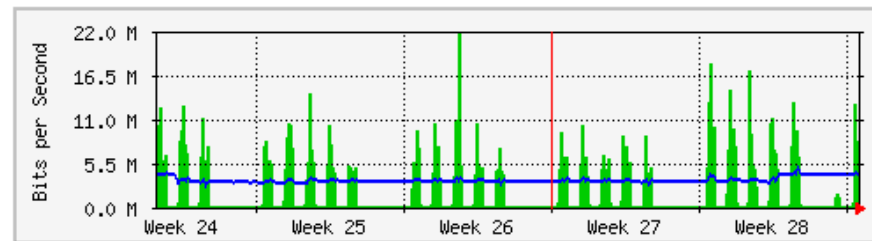

'Monthly' Graph (2 Hour Average)

	Max	Average	Current
In	1006.3 kb/s (65.2%)	427.8 kb/s (27.7%)	736.4 kb/s (47.7%)
Out	733.3 kb/s (47.5%)	54.6 kb/s (3.5%)	97.9 kb/s (6.3%)

MRTG - KWSP

'Weekly' Graph (30 Minute Average)

	Max	Average	Current
In	180.8 Mb/s (9.0%)	51.1 Mb/s (2.6%)	143.1 Mb/s (7.2%)
Out	49.2 Mb/s (2.5%)	19.3 Mb/s (1.0%)	32.3 Mb/s (1.6%)

'Monthly' Graph (2 Hour Average)

	Max	Average	Current
In	499.0 Mb/s (25.0%)	119.4 Mb/s (6.0%)	96.1 Mb/s (4.8%)
Out	53.7 Mb/s (2.7%)	23.5 Mb/s (1.2%)	25.4 Mb/s (1.3%)

MRTG – Jabatan Bendahari

'Weekly' Graph (30 Minute Average)

	Max	Average	Current
In	35.1 Mb/s (3.5%)	2736.0 kb/s (0.3%)	10.2 Mb/s (1.0%)
Out	7599.9 kb/s (0.8%)	3691.5 kb/s (0.4%)	4192.9 kb/s (0.4%)

'Monthly' Graph (2 Hour Average)