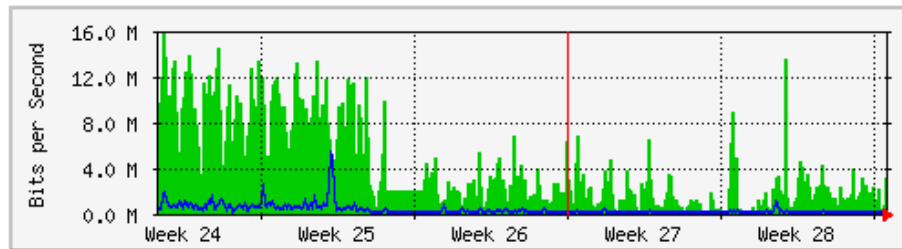

'Monthly' Graph (2 Hour Average)

	Max	Average	Current
In	36.4 Mb/s (3.6%)	9229.4 kb/s (0.9%)	3952.6 kb/s (0.4%)
Out	601.5 Mb/s (60.2%)	178.5 Mb/s (17.9%)	75.0 Mb/s (7.5%)

MRTG – Library Pauh Putra

`Weekly' Graph (30 Minute Average)

	Max	Average	Current
In	67.0 Mb/s (1.6%)	8853.3 kb/s (0.2%)	32.1 Mb/s (0.7%)
Out	37.6 Mb/s (0.9%)	478.4 kb/s (0.0%)	778.6 kb/s (0.0%)

`Monthly' Graph (2 Hour Average)

	Max	Average	Current
In	74.8 Mb/s (1.7%)	10.2 Mb/s (0.2%)	35.4 Mb/s (0.8%)
Out	10.6 Mb/s (0.2%)	517.4 kb/s (0.0%)	1091.3 kb/s (0.0%)

MRTG – Bumita Blok A

'Weekly' Graph (30 Minute Average)

	Max	Average	Current
In	16.6 Mb/s (16.6%)	1673.7 kb/s (1.7%)	6047.6 kb/s (6.0%)
Out	2524.1 kb/s (2.5%)	91.2 kb/s (0.1%)	235.9 kb/s (0.2%)

'Monthly' Graph (2 Hour Average)