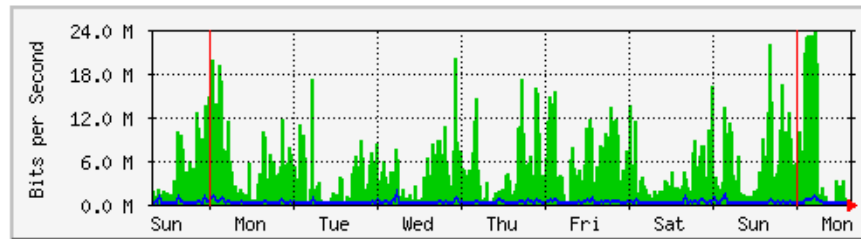

	Max	Average	Current
In	67.0 Mb/s (1.6%)	8853.3 kb/s (0.2%)	32.1 Mb/s (0.7%)
Out	37.6 Mb/s (0.9%)	478.4 kb/s (0.0%)	778.6 kb/s (0.0%)

`Monthly' Graph (2 Hour Average)

	Max	Average	Current
In	74.8 Mb/s (1.7%)	10.2 Mb/s (0.2%)	35.4 Mb/s (0.8%)
Out	10.6 Mb/s (0.2%)	517.4 kb/s (0.0%)	1091.3 kb/s (0.0%)

MRTG – Bumita Blok A

'Weekly' Graph (30 Minute Average)

	Max	Average	Current
In	16.6 Mb/s (16.6%)	1673.7 kb/s (1.7%)	6047.6 kb/s (6.0%)
Out	2524.1 kb/s (2.5%)	91.2 kb/s (0.1%)	235.9 kb/s (0.2%)

'Monthly' Graph (2 Hour Average)

	Max	Average	Current
In	15.8 Mb/s (15.8%)	3816.3 kb/s (3.8%)	3149.2 kb/s (3.1%)
Out	5424.1 kb/s (5.4%)	279.2 kb/s (0.3%)	111.3 kb/s (0.1%)

MRTG – Bumita Blok B

'Weekly' Graph (30 Minute Average)

	Max	Average	Current
In	23.6 Mb/s (2.4%)	5142.7 kb/s (0.5%)	415.7 kb/s (0.0%)
Out	1748.3 kb/s (0.2%)	207.5 kb/s (0.0%)	29.2 kb/s (0.0%)