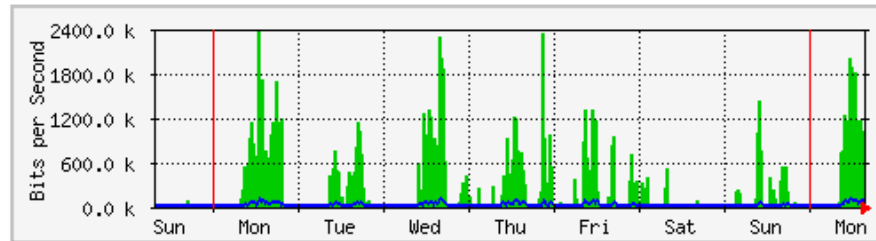

MRTG – Bumita Blok A

'Weekly' Graph (30 Minute Average)

	Max	Average	Current
In	16.6 Mb/s (16.6%)	1673.7 kb/s (1.7%)	6047.6 kb/s (6.0%)
Out	2524.1 kb/s (2.5%)	91.2 kb/s (0.1%)	235.9 kb/s (0.2%)

'Monthly' Graph (2 Hour Average)

	Max	Average	Current
In	15.8 Mb/s (15.8%)	3816.3 kb/s (3.8%)	3149.2 kb/s (3.1%)
Out	5424.1 kb/s (5.4%)	279.2 kb/s (0.3%)	111.3 kb/s (0.1%)

MRTG – Bumita Blok B

'Weekly' Graph (30 Minute Average)

	Max	Average	Current
In	23.6 Mb/s (2.4%)	5142.7 kb/s (0.5%)	415.7 kb/s (0.0%)
Out	1748.3 kb/s (0.2%)	207.5 kb/s (0.0%)	29.2 kb/s (0.0%)

'Monthly' Graph (2 Hour Average)

	Max	Average	Current
In	22.6 Mb/s (2.3%)	5687.3 kb/s (0.6%)	2180.5 kb/s (0.2%)
Out	2515.2 kb/s (0.3%)	374.4 kb/s (0.0%)	69.5 kb/s (0.0%)

MRTG – Bumita Blok C (Student)

'Weekly' Graph (30 Minute Average)

	Max	Average	Current
In	2357.5 kb/s (0.2%)	245.6 kb/s (0.0%)	610.8 kb/s (0.1%)
Out	111.9 kb/s (0.0%)	17.3 kb/s (0.0%)	44.1 kb/s (0.0%)

'Monthly' Graph (2 Hour Average)

	Max	Average	Current
In	19.6 Mb/s (2.0%)	4293.6 kb/s (0.4%)	1291.1 kb/s (0.1%)
Out	2157.1 kb/s (0.2%)	263.2 kb/s (0.0%)	64.1 kb/s (0.0%)