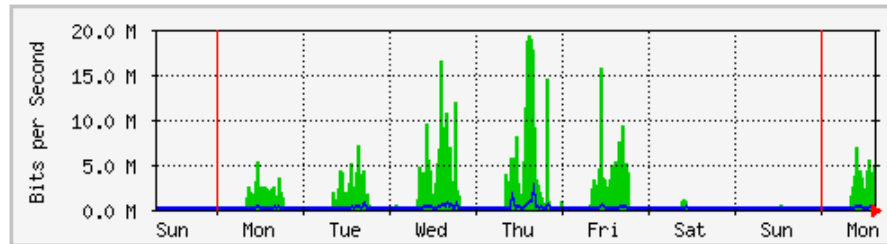

'Monthly' Graph (2 Hour Average)

	Max	Average	Current
In	22.6 Mb/s (2.3%)	5687.3 kb/s (0.6%)	2180.5 kb/s (0.2%)
Out	2515.2 kb/s (0.3%)	374.4 kb/s (0.0%)	69.5 kb/s (0.0%)

MRTG – Bumita Blok C (Student)

'Weekly' Graph (30 Minute Average)

	Max	Average	Current
In	2357.5 kb/s (0.2%)	245.6 kb/s (0.0%)	610.8 kb/s (0.1%)
Out	111.9 kb/s (0.0%)	17.3 kb/s (0.0%)	44.1 kb/s (0.0%)

'Monthly' Graph (2 Hour Average)

	Max	Average	Current
In	19.6 Mb/s (2.0%)	4293.6 kb/s (0.4%)	1291.1 kb/s (0.1%)
Out	2157.1 kb/s (0.2%)	263.2 kb/s (0.0%)	64.1 kb/s (0.0%)

MRTG – Bumita Blok C (Staf)

`Weekly' Graph (30 Minute Average)

	Max	Average	Current
In	19.3 Mb/s (19.3%)	1399.0 kb/s (1.4%)	4758.8 kb/s (4.8%)
Out	2762.2 kb/s (2.8%)	88.4 kb/s (0.1%)	391.4 kb/s (0.4%)

`Monthly' Graph (2 Hour Average)