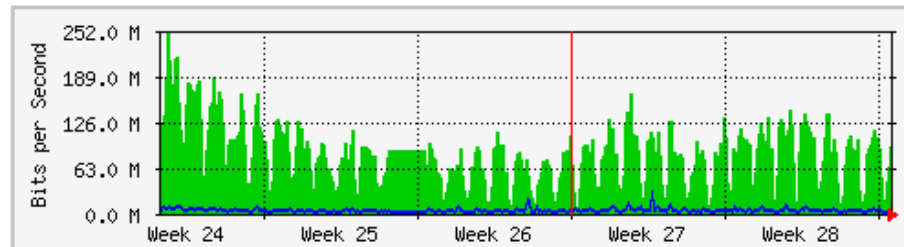

'Monthly' Graph (2 Hour Average)

	Max	Average	Current
In	3024.7 kb/s (18.9%)	652.3 kb/s (4.1%)	13.8 kb/s (0.1%)
Out	992.3 kb/s (6.2%)	68.6 kb/s (0.4%)	14.6 kb/s (0.1%)

MRTG – Kampus Wang Ulu

'Weekly' Graph (30 Minute Average)

	Max	Average	Current
In	66.0 Mb/s (3.3%)	18.7 Mb/s (0.9%)	15.1 Mb/s (0.8%)
Out	13.9 Mb/s (0.7%)	1243.9 kb/s (0.1%)	8804.7 kb/s (0.4%)

'Monthly' Graph (2 Hour Average)

	Max	Average	Current
In	477.4 Mb/s (23.9%)	88.5 Mb/s (4.4%)	22.7 Mb/s (1.1%)
Out	29.2 Mb/s (1.5%)	5422.5 kb/s (0.3%)	1322.4 kb/s (0.1%)

MRTG – Kampus Uniciti

`Weekly' Graph (30 Minute Average)

	Max	Average	Current
In	189.8 Mb/s (19.0%)	79.4 Mb/s (7.9%)	111.1 Mb/s (11.1%)
Out	28.6 Mb/s (2.9%)	3520.6 kb/s (0.4%)	7118.3 kb/s (0.7%)

`Monthly' Graph (2 Hour Average)

	Max	Average	Current
In	248.3 Mb/s (24.8%)	79.5 Mb/s (7.9%)	90.9 Mb/s (9.1%)
Out	28.8 Mb/s (2.9%)	3721.6 kb/s (0.4%)	3555.0 kb/s (0.4%)

MRTG – Kampus Agrotek

'Weekly' Graph (30 Minute Average)

	Max	Average	Current
In	1016.0 kb/s (65.8%)	391.0 kb/s (25.3%)	463.2 kb/s (30.0%)
Out	872.5 kb/s (56.5%)	48.1 kb/s (3.1%)	85.7 kb/s (5.6%)