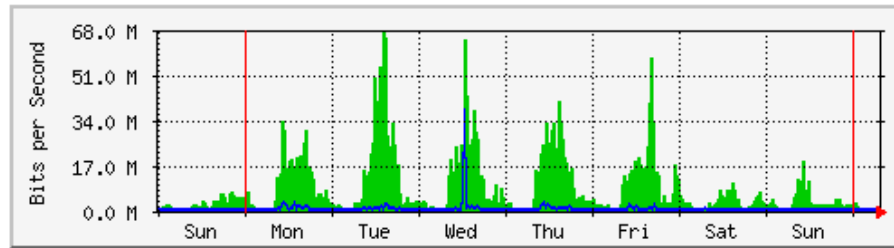

	Max	Average	Current
In	4163.4 kb/s (0.1%)	609.3 kb/s (0.0%)	25.6 kb/s (0.0%)
Out	45.4 Mb/s (1.1%)	13.8 Mb/s (0.3%)	6404.9 kb/s (0.1%)

MRTG – PFI 2

'Weekly' Graph (30 Minute Average)

	Max	Average	Current
In	30.5 Mb/s (3.1%)	5753.0 kb/s (0.6%)	4586.1 kb/s (0.5%)
Out	196.5 Mb/s (19.6%)	92.9 Mb/s (9.3%)	83.8 Mb/s (8.4%)

'Monthly' Graph (2 Hour Average)

	Max	Average	Current
In	36.4 Mb/s (3.6%)	9229.4 kb/s (0.9%)	3952.6 kb/s (0.4%)
Out	601.5 Mb/s (60.2%)	178.5 Mb/s (17.9%)	75.0 Mb/s (7.5%)

MRTG – Library Pauh Putra

`Weekly' Graph (30 Minute Average)

	Max	Average	Current
In	67.0 Mb/s (1.6%)	8853.3 kb/s (0.2%)	32.1 Mb/s (0.7%)
Out	37.6 Mb/s (0.9%)	478.4 kb/s (0.0%)	778.6 kb/s (0.0%)

`Monthly' Graph (2 Hour Average)

	Max	Average	Current
In	74.8 Mb/s (1.7%)	10.2 Mb/s (0.2%)	35.4 Mb/s (0.8%)
Out	10.6 Mb/s (0.2%)	517.4 kb/s (0.0%)	1091.3 kb/s (0.0%)