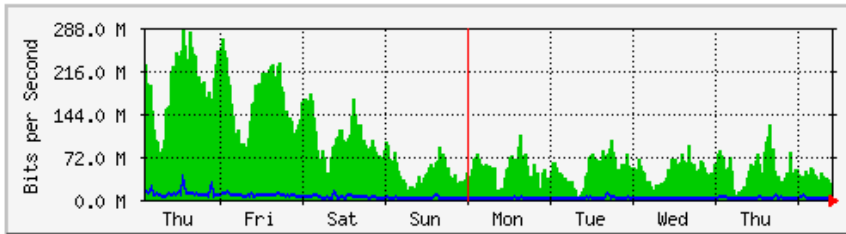

MRTG – Kampus Uniciti

'Weekly' Graph (30 Minute Average)

	Max	Average	Current
In	284.6 Mb/s (28.5%)	84.4 Mb/s (8.4%)	27.5 Mb/s (2.7%)
Out	38.2 Mb/s (3.8%)	3550.9 kb/s (0.4%)	4988.7 kb/s (0.5%)