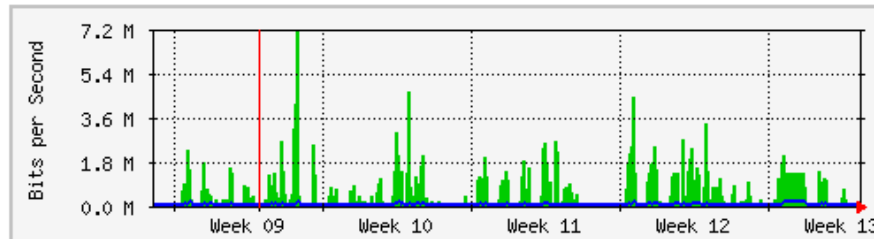

'Monthly' Graph (2 Hour Average)

	Max	Average	Current
In	7156.1 kb/s (74.5%)	507.7 kb/s (5.3%)	11.5 kb/s (0.1%)
Out	203.1 kb/s (2.1%)	38.4 kb/s (0.4%)	13.3 kb/s (0.1%)