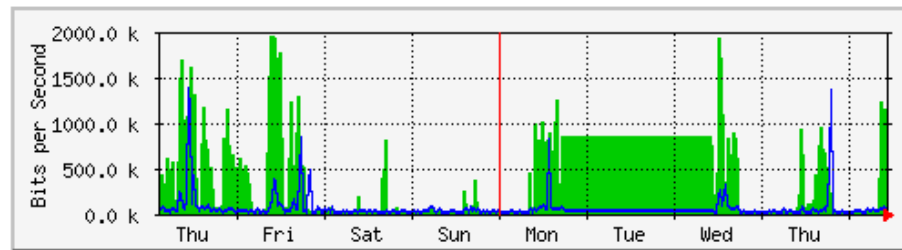

**'Monthly' Graph (2 Hour Average)**

	Max	Average	Current
In	20.6 Mb/s (2.1%)	2636.1 kb/s (0.3%)	14.2 Mb/s (1.4%)
Out	5195.3 kb/s (0.5%)	2980.1 kb/s (0.3%)	4745.2 kb/s (0.5%)

# MRTG – Unit Kebudayaan dan Rekreasi

**'Weekly' Graph (30 Minute Average)**

	Max	Average	Current
In	1943.1 kb/s (24.3%)	401.2 kb/s (5.0%)	95.2 kb/s (1.2%)
Out	1370.0 kb/s (17.1%)	55.8 kb/s (0.7%)	23.3 kb/s (0.3%)

**'Monthly' Graph (2 Hour Average)**

	Max	Average	Current
In	1927.7 kb/s (24.1%)	484.7 kb/s (6.1%)	31.3 kb/s (0.4%)
Out	1341.5 kb/s (16.8%)	145.8 kb/s (1.8%)	33.8 kb/s (0.4%)