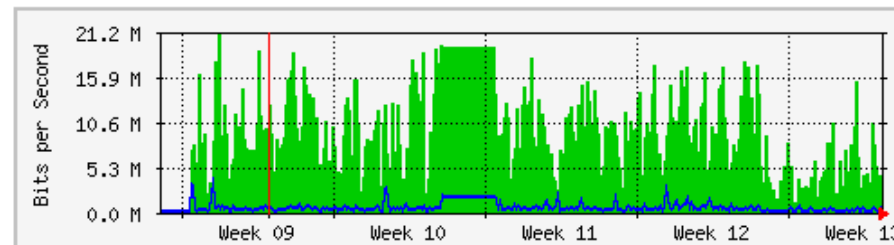

`Monthly' Graph (2 Hour Average)

	Max	Average	Current
In	20.9 Mb/s (2.1%)	8767.2 kb/s (0.9%)	3129.3 kb/s (0.3%)
Out	4020.9 kb/s (0.4%)	555.9 kb/s (0.1%)	98.7 kb/s (0.0%)