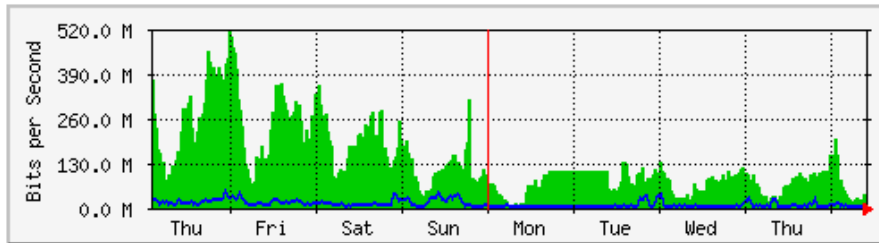

MRTG – Kampus Wang Ulu

'Weekly' Graph (30 Minute Average)

	Max	Average	Current
In	514.5 Mb/s (25.7%)	132.8 Mb/s (6.6%)	35.4 Mb/s (1.8%)
Out	50.2 Mb/s (2.5%)	10.2 Mb/s (0.5%)	2101.6 kb/s (0.1%)