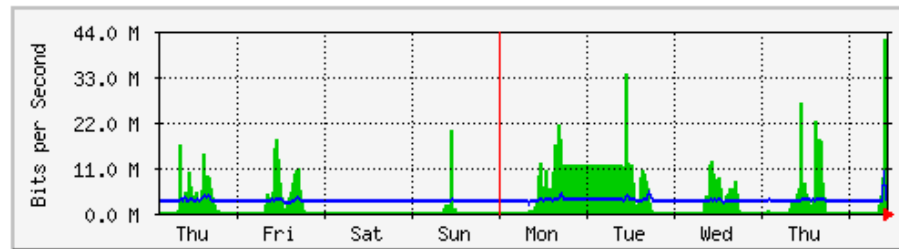

MRTG – Jabatan Bendahari

'Weekly' Graph (30 Minute Average)

	Max	Average	Current
In	42.0 Mb/s (4.2%)	3408.5 kb/s (0.3%)	41.7 Mb/s (4.2%)
Out	9805.7 kb/s (1.0%)	2967.0 kb/s (0.3%)	3560.7 kb/s (0.4%)