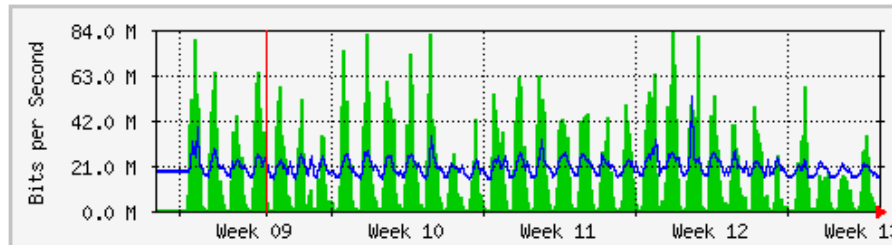

# MRTG – PFI 2

**'Weekly' Graph (30 Minute Average)**

	Max	Average	Current
In	48.7 Mb/s (4.9%)	12.1 Mb/s (1.2%)	3097.7 kb/s (0.3%)
Out	736.3 Mb/s (73.6%)	217.1 Mb/s (21.7%)	126.1 Mb/s (12.6%)

**'Monthly' Graph (2 Hour Average)**

	Max	Average	Current
In	48.3 Mb/s (4.8%)	19.3 Mb/s (1.9%)	28.5 Mb/s (2.9%)
Out	684.1 Mb/s (68.4%)	326.6 Mb/s (32.7%)	127.4 Mb/s (12.7%)

# MRTG – Library Pauh Putra

**'Weekly' Graph (30 Minute Average)**

	Max	Average	Current
In	96.5 Mb/s (2.2%)	12.8 Mb/s (0.3%)	1154.0 kb/s (0.0%)
Out	35.7 Mb/s (0.8%)	18.8 Mb/s (0.4%)	16.5 Mb/s (0.4%)

**'Monthly' Graph (2 Hour Average)**