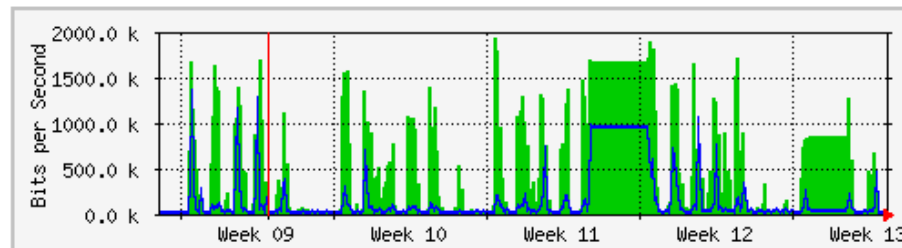

**'Monthly' Graph (2 Hour Average)**

	Max	Average	Current
In	20.6 Mb/s (2.1%)	2636.1 kb/s (0.3%)	14.2 Mb/s (1.4%)
Out	5195.3 kb/s (0.5%)	2980.1 kb/s (0.3%)	4745.2 kb/s (0.5%)

# MRTG – Unit Kebudayaan dan Rekreasi

**'Weekly' Graph (30 Minute Average)**

	Max	Average	Current
In	1943.1 kb/s (24.3%)	401.2 kb/s (5.0%)	95.2 kb/s (1.2%)
Out	1370.0 kb/s (17.1%)	55.8 kb/s (0.7%)	23.3 kb/s (0.3%)

**'Monthly' Graph (2 Hour Average)**

	Max	Average	Current
In	1927.7 kb/s (24.1%)	484.7 kb/s (6.1%)	31.3 kb/s (0.4%)
Out	1341.5 kb/s (16.8%)	145.8 kb/s (1.8%)	33.8 kb/s (0.4%)