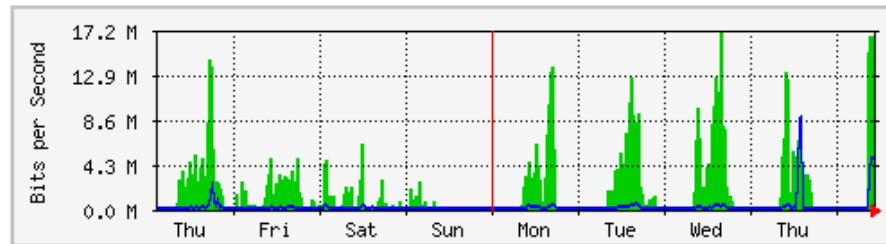

MRTG – Bumita Blok C (Staf)

`Weekly' Graph (30 Minute Average)

	Max	Average	Current
In	17.0 Mb/s (17.0%)	1741.0 kb/s (1.7%)	16.6 Mb/s (16.6%)
Out	8841.2 kb/s (8.8%)	190.8 kb/s (0.2%)	4865.7 kb/s (4.9%)