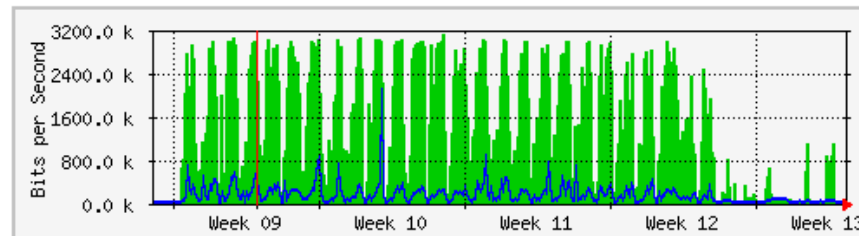

# MRTG – Kampus Simpang Empat

**'Weekly' Graph (30 Minute Average)**

	Max	Average	Current
In	3044.6 kb/s (19.0%)	416.8 kb/s (2.6%)	582.3 kb/s (3.6%)
Out	1033.0 kb/s (6.5%)	48.2 kb/s (0.3%)	18.4 kb/s (0.1%)

**'Monthly' Graph (2 Hour Average)**

	Max	Average	Current
In	3127.3 kb/s (19.5%)	1376.6 kb/s (8.6%)	18.2 kb/s (0.1%)
Out	2091.7 kb/s (13.1%)	145.7 kb/s (0.9%)	16.9 kb/s (0.1%)