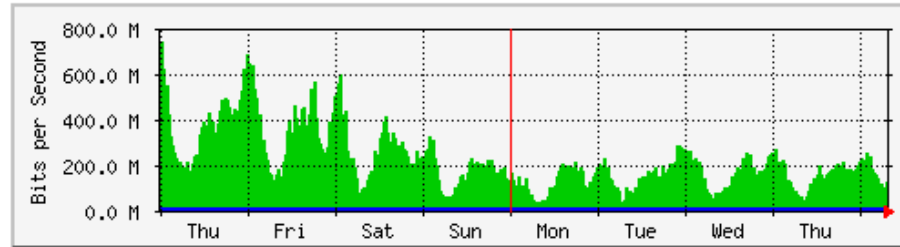

MRTG – PFI

'Weekly' Graph (30 Minute Average)

	Max	Average	Current
In	737.4 Mb/s (17.2%)	217.7 Mb/s (5.1%)	126.2 Mb/s (2.9%)
Out	2058.5 kb/s (0.0%)	49.9 kb/s (0.0%)	1464.0 b/s (0.0%)