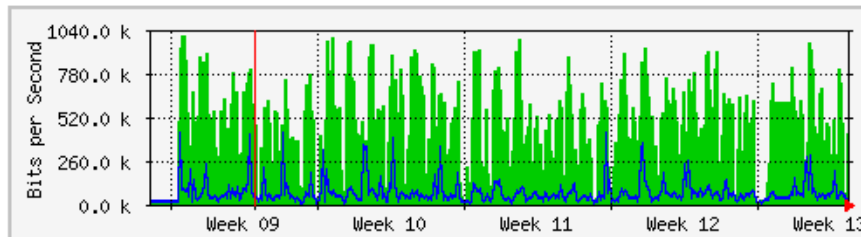

'Monthly' Graph (2 Hour Average)

	Max	Average	Current
In	1005.4 kb/s (65.1%)	445.9 kb/s (28.9%)	419.2 kb/s (27.2%)
Out	419.6 kb/s (27.2%)	65.3 kb/s (4.2%)	32.4 kb/s (2.1%)