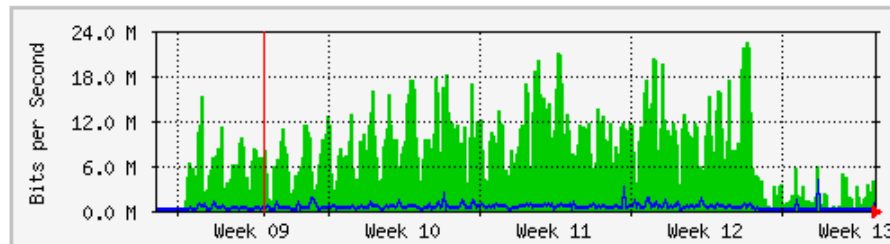

# MRTG – Bumita Blok A

**'Weekly' Graph (30 Minute Average)**

	Max	Average	Current
<b>In</b>	14.5 Mb/s (1.4%)	3119.4 kb/s (0.3%)	328.3 kb/s (0.0%)
<b>Out</b>	2725.1 kb/s (0.3%)	199.0 kb/s (0.0%)	27.5 kb/s (0.0%)

**'Monthly' Graph (2 Hour Average)**

	Max	Average	Current
<b>In</b>	14.4 Mb/s (1.4%)	6175.6 kb/s (0.6%)	480.6 kb/s (0.0%)
<b>Out</b>	5045.8 kb/s (0.5%)	556.3 kb/s (0.1%)	36.2 kb/s (0.0%)

# MRTG – Bumita Blok B

**'Weekly' Graph (30 Minute Average)**

	Max	Average	Current
In	23.3 Mb/s (2.3%)	4606.5 kb/s (0.5%)	1132.9 kb/s (0.1%)
Out	15.1 Mb/s (1.5%)	276.4 kb/s (0.0%)	32.0 kb/s (0.0%)

**'Monthly' Graph (2 Hour Average)**