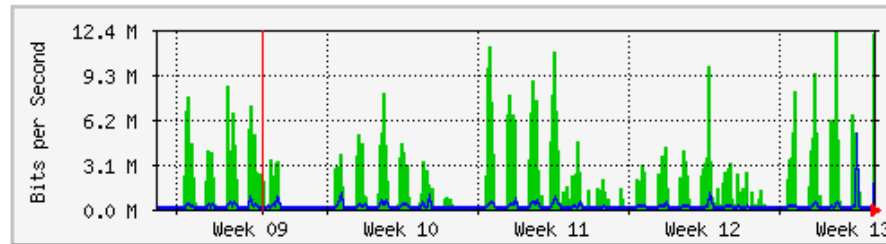

`Monthly' Graph (2 Hour Average)

	Max	Average	Current
In	12.3 Mb/s (12.3%)	1478.8 kb/s (1.5%)	12.1 Mb/s (12.1%)
Out	5168.2 kb/s (5.2%)	125.6 kb/s (0.1%)	3357.3 kb/s (3.4%)