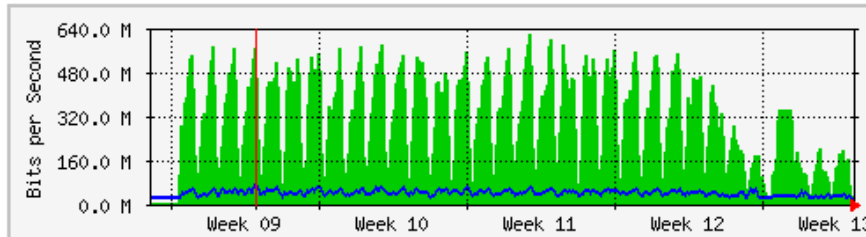

**'Monthly' Graph (2 Hour Average)**

	Max	Average	Current
In	7156.1 kb/s (74.5%)	507.7 kb/s (5.3%)	11.5 kb/s (0.1%)
Out	203.1 kb/s (2.1%)	38.4 kb/s (0.4%)	13.3 kb/s (0.1%)

# MRTG - KWSP

**'Weekly' Graph (30 Minute Average)**

	Max	Average	Current
In	531.6 Mb/s (26.6%)	186.7 Mb/s (9.3%)	136.8 Mb/s (6.8%)
Out	64.4 Mb/s (3.2%)	30.5 Mb/s (1.5%)	24.5 Mb/s (1.2%)

**'Monthly' Graph (2 Hour Average)**