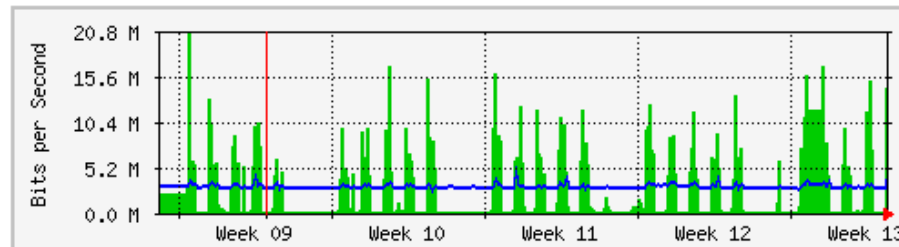

'Monthly' Graph (2 Hour Average)

	Max	Average	Current
In	20.6 Mb/s (2.1%)	2636.1 kb/s (0.3%)	14.2 Mb/s (1.4%)
Out	5195.3 kb/s (0.5%)	2980.1 kb/s (0.3%)	4745.2 kb/s (0.5%)