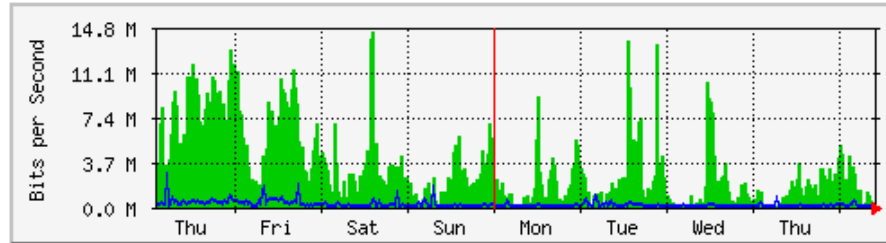

MRTG – Bumita Blok A

'Weekly' Graph (30 Minute Average)

	Max	Average	Current
In	14.5 Mb/s (1.4%)	3119.4 kb/s (0.3%)	328.3 kb/s (0.0%)
Out	2725.1 kb/s (0.3%)	199.0 kb/s (0.0%)	27.5 kb/s (0.0%)