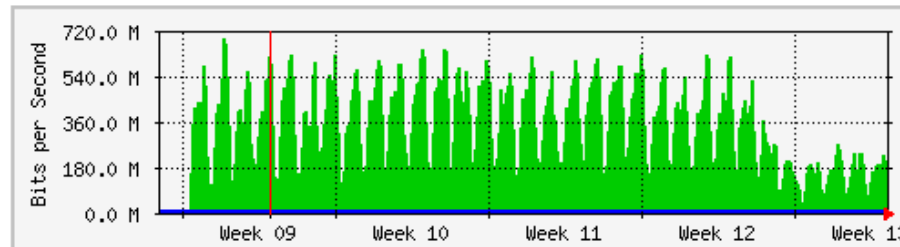

'Monthly' Graph (2 Hour Average)

	Max	Average	Current
In	687.7 Mb/s (16.0%)	328.0 Mb/s (7.6%)	127.4 Mb/s (3.0%)
Out	1510.1 kb/s (0.0%)	151.1 kb/s (0.0%)	1288.0 b/s (0.0%)