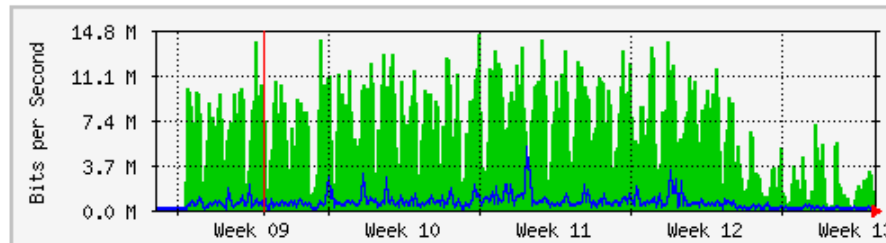

'Monthly' Graph (2 Hour Average)

	Max	Average	Current
In	14.4 Mb/s (1.4%)	6175.6 kb/s (0.6%)	480.6 kb/s (0.0%)
Out	5045.8 kb/s (0.5%)	556.3 kb/s (0.1%)	36.2 kb/s (0.0%)