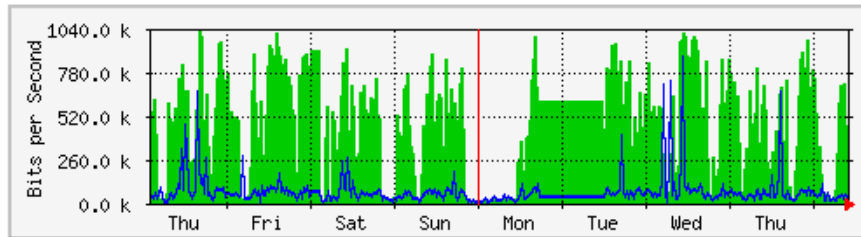

MRTG – Kampus Agrotek

'Weekly' Graph (30 Minute Average)

	Max	Average	Current
In	1035.2 kb/s (67.0%)	458.6 kb/s (29.7%)	459.0 kb/s (29.7%)
Out	865.1 kb/s (56.0%)	63.7 kb/s (4.1%)	34.7 kb/s (2.2%)