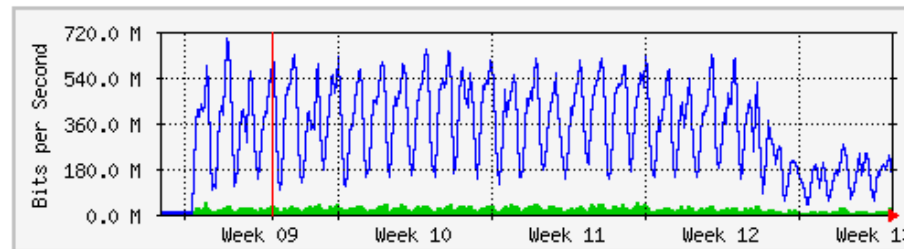

**'Monthly' Graph (2 Hour Average)**

	Max	Average	Current
<b>In</b>	687.7 Mb/s (16.0%)	328.0 Mb/s (7.6%)	127.4 Mb/s (3.0%)
<b>Out</b>	1510.1 kb/s (0.0%)	151.1 kb/s (0.0%)	1288.0 b/s (0.0%)

# MRTG – PFI 2

**'Weekly' Graph (30 Minute Average)**

	Max	Average	Current
In	48.7 Mb/s (4.9%)	12.1 Mb/s (1.2%)	3097.7 kb/s (0.3%)
Out	736.3 Mb/s (73.6%)	217.1 Mb/s (21.7%)	126.1 Mb/s (12.6%)

**'Monthly' Graph (2 Hour Average)**