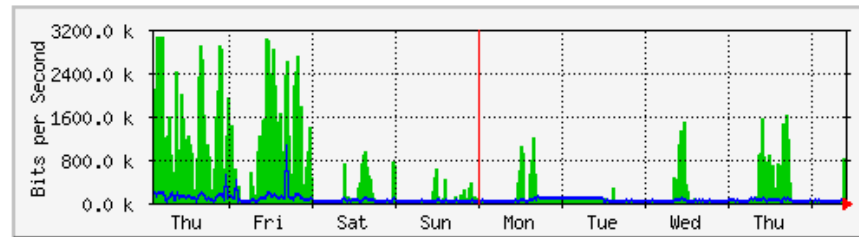

# MRTG – Kampus Simpang Empat

**'Weekly' Graph (30 Minute Average)**

	Max	Average	Current
In	3044.6 kb/s (19.0%)	416.8 kb/s (2.6%)	582.3 kb/s (3.6%)
Out	1033.0 kb/s (6.5%)	48.2 kb/s (0.3%)	18.4 kb/s (0.1%)

**'Monthly' Graph (2 Hour Average)**

	Max	Average	Current
In	3127.3 kb/s (19.5%)	1376.6 kb/s (8.6%)	18.2 kb/s (0.1%)
Out	2091.7 kb/s (13.1%)	145.7 kb/s (0.9%)	16.9 kb/s (0.1%)