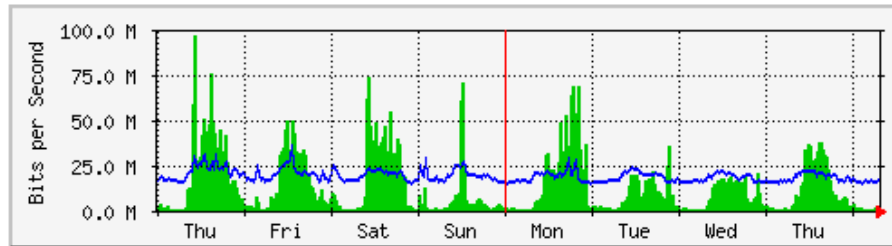

**'Monthly' Graph (2 Hour Average)**

	Max	Average	Current
<b>In</b>	687.7 Mb/s (16.0%)	328.0 Mb/s (7.6%)	127.4 Mb/s (3.0%)
<b>Out</b>	1510.1 kb/s (0.0%)	151.1 kb/s (0.0%)	1288.0 b/s (0.0%)

# MRTG – PFI 2

**'Weekly' Graph (30 Minute Average)**

	Max	Average	Current
In	48.7 Mb/s (4.9%)	12.1 Mb/s (1.2%)	3097.7 kb/s (0.3%)
Out	736.3 Mb/s (73.6%)	217.1 Mb/s (21.7%)	126.1 Mb/s (12.6%)

**'Monthly' Graph (2 Hour Average)**

	Max	Average	Current
In	48.3 Mb/s (4.8%)	19.3 Mb/s (1.9%)	28.5 Mb/s (2.9%)
Out	684.1 Mb/s (68.4%)	326.6 Mb/s (32.7%)	127.4 Mb/s (12.7%)

# MRTG – Library Pauh Putra

**'Weekly' Graph (30 Minute Average)**

	Max	Average	Current
In	96.5 Mb/s (2.2%)	12.8 Mb/s (0.3%)	1154.0 kb/s (0.0%)
Out	35.7 Mb/s (0.8%)	18.8 Mb/s (0.4%)	16.5 Mb/s (0.4%)

**'Monthly' Graph (2 Hour Average)**