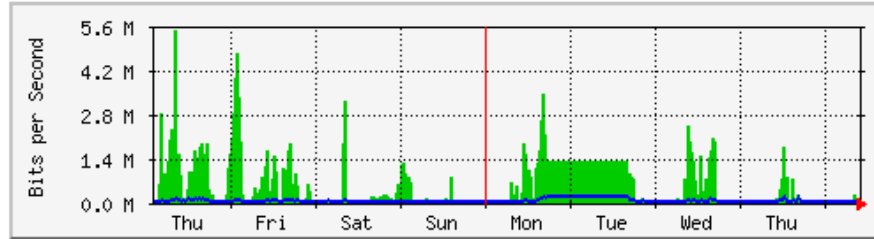

MRTG – Jabatan Keselamatan

'Weekly' Graph (30 Minute Average)

	Max	Average	Current
In	5459.4 kb/s (56.9%)	526.0 kb/s (5.5%)	22.9 kb/s (0.2%)
Out	205.6 kb/s (2.1%)	51.1 kb/s (0.5%)	25.6 kb/s (0.3%)