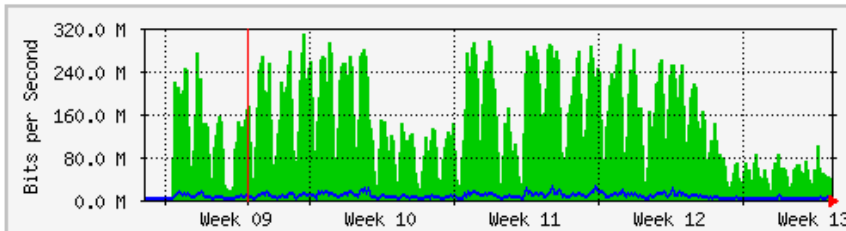

**'Monthly' Graph (2 Hour Average)**

	Max	Average	Current
<b>In</b>	581.8 Mb/s (29.1%)	245.6 Mb/s (12.3%)	24.3 Mb/s (1.2%)
<b>Out</b>	50.5 Mb/s (2.5%)	17.3 Mb/s (0.9%)	1501.6 kb/s (0.1%)

# MRTG – Kampus Uniciti

**'Weekly' Graph (30 Minute Average)**

	Max	Average	Current
In	284.6 Mb/s (28.5%)	84.4 Mb/s (8.4%)	27.5 Mb/s (2.7%)
Out	38.2 Mb/s (3.8%)	3550.9 kb/s (0.4%)	4988.7 kb/s (0.5%)

**'Monthly' Graph (2 Hour Average)**