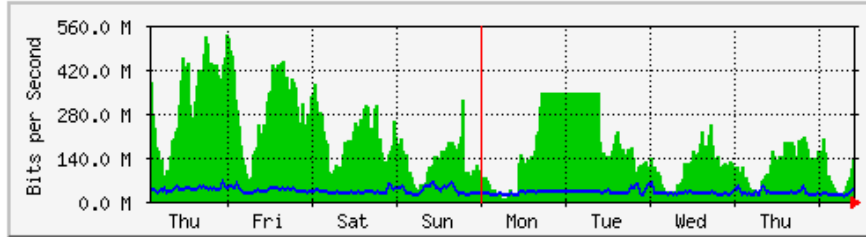

**'Monthly' Graph (2 Hour Average)**

	Max	Average	Current
<b>In</b>	1005.4 kb/s (65.1%)	445.9 kb/s (28.9%)	419.2 kb/s (27.2%)
<b>Out</b>	419.6 kb/s (27.2%)	65.3 kb/s (4.2%)	32.4 kb/s (2.1%)

# MRTG – Jabatan Keselamatan

**'Weekly' Graph (30 Minute Average)**

	Max	Average	Current
In	5459.4 kb/s (56.9%)	526.0 kb/s (5.5%)	22.9 kb/s (0.2%)
Out	205.6 kb/s (2.1%)	51.1 kb/s (0.5%)	25.6 kb/s (0.3%)

**'Monthly' Graph (2 Hour Average)**

	Max	Average	Current
In	7156.1 kb/s (74.5%)	507.7 kb/s (5.3%)	11.5 kb/s (0.1%)
Out	203.1 kb/s (2.1%)	38.4 kb/s (0.4%)	13.3 kb/s (0.1%)

# MRTG - KWSP

**'Weekly' Graph (30 Minute Average)**

	Max	Average	Current
In	531.6 Mb/s (26.6%)	186.7 Mb/s (9.3%)	136.8 Mb/s (6.8%)
Out	64.4 Mb/s (3.2%)	30.5 Mb/s (1.5%)	24.5 Mb/s (1.2%)

**'Monthly' Graph (2 Hour Average)**