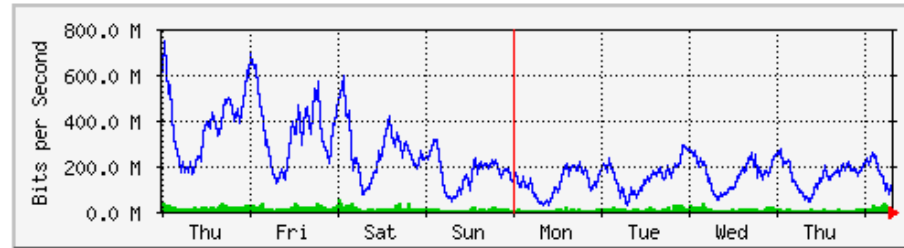

MRTG – PFI 2

'Weekly' Graph (30 Minute Average)

	Max	Average	Current
In	48.7 Mb/s (4.9%)	12.1 Mb/s (1.2%)	3097.7 kb/s (0.3%)
Out	736.3 Mb/s (73.6%)	217.1 Mb/s (21.7%)	126.1 Mb/s (12.6%)