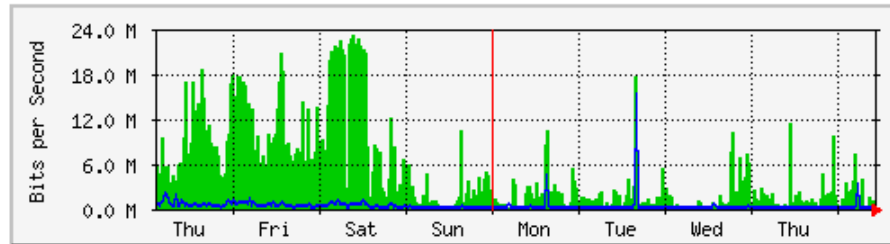

MRTG – Bumita Blok B

'Weekly' Graph (30 Minute Average)

	Max	Average	Current
In	23.3 Mb/s (2.3%)	4606.5 kb/s (0.5%)	1132.9 kb/s (0.1%)
Out	15.1 Mb/s (1.5%)	276.4 kb/s (0.0%)	32.0 kb/s (0.0%)