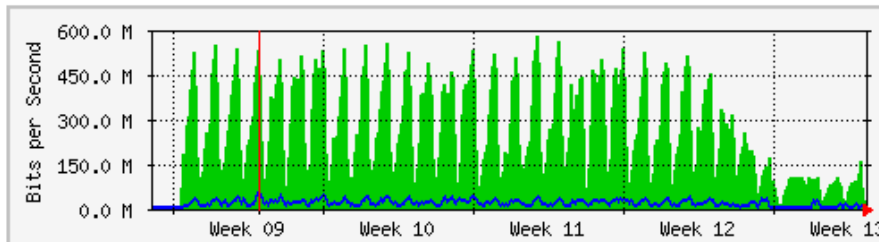

'Monthly' Graph (2 Hour Average)

	Max	Average	Current
In	581.8 Mb/s (29.1%)	245.6 Mb/s (12.3%)	24.3 Mb/s (1.2%)
Out	50.5 Mb/s (2.5%)	17.3 Mb/s (0.9%)	1501.6 kb/s (0.1%)