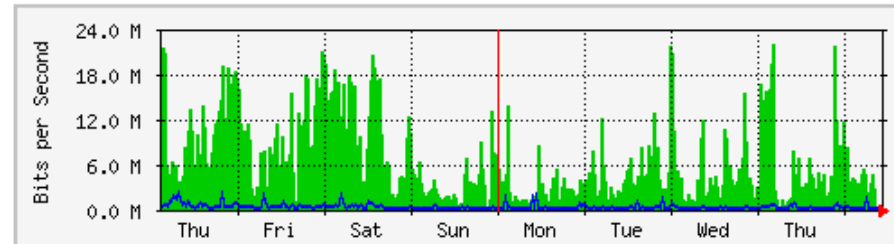

MRTG – Bumita Blok C (Student)

`Weekly' Graph (30 Minute Average)

	Max	Average	Current
In	21.9 Mb/s (2.2%)	6059.7 kb/s (0.6%)	14.2 kb/s (0.0%)
Out	2177.8 kb/s (0.2%)	293.9 kb/s (0.0%)	6512.0 b/s (0.0%)