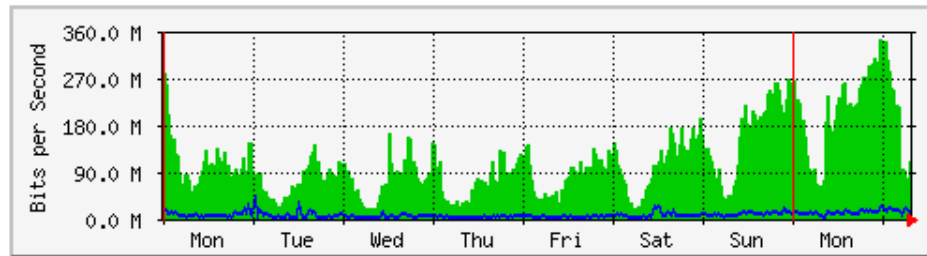

LAPORAN PENGGUNAAN BANDWIDTH DI Kampus UniMAP (MEI 2019)

Disediakan oleh: Mohd Zhafri B. Norzalli

Tarikh: 11/6/2019

MRTG – Kampus Simpang Empat

'Weekly' Graph (30 Minute Average)

	Max	Average	Current
In	3022.8 kb/s (18.9%)	1649.9 kb/s (10.3%)	455.0 kb/s (2.8%)
Out	1698.4 kb/s (10.6%)	159.0 kb/s (1.0%)	62.4 kb/s (0.4%)

'Monthly' Graph (2 Hour Average)

	Max	Average	Current
In	3043.1 kb/s (19.0%)	2062.7 kb/s (12.9%)	2112.6 kb/s (13.2%)
Out	2158.3 kb/s (13.5%)	224.0 kb/s (1.4%)	562.1 kb/s (3.5%)

MRTG – Kampus Wang Ulu

'Weekly' Graph (30 Minute Average)

	Max	Average	Current
In	344.2 Mb/s (17.2%)	112.4 Mb/s (5.6%)	108.4 Mb/s (5.4%)
Out	42.0 Mb/s (2.1%)	6735.4 kb/s (0.3%)	7805.6 kb/s (0.4%)

'Monthly' Graph (2 Hour Average)

	Max	Average	Current
In	557.2 Mb/s (27.9%)	246.8 Mb/s (12.3%)	90.0 Mb/s (4.5%)
Out	54.2 Mb/s (2.7%)	16.2 Mb/s (0.8%)	9716.1 kb/s (0.5%)