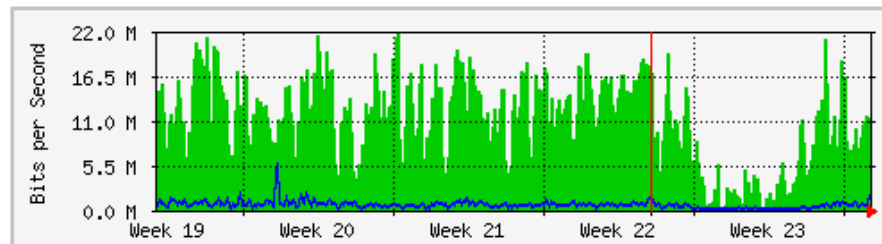

	Max	Average	Current
In	89.3 Mb/s (2.1%)	12.0 Mb/s (0.3%)	3272.0 b/s (0.0%)
Out	27.1 Mb/s (0.6%)	18.5 Mb/s (0.4%)	14.9 Mb/s (0.3%)

MRTG – Bumita Blok A

`Weekly' Graph (30 Minute Average)

	Max	Average	Current
In	9906.6 kb/s (1.0%)	4186.0 kb/s (0.4%)	9906.6 kb/s (1.0%)
Out	3791.8 kb/s (0.4%)	286.9 kb/s (0.0%)	487.5 kb/s (0.0%)

`Monthly' Graph (2 Hour Average)

	Max	Average	Current
In	15.5 Mb/s (1.5%)	6337.6 kb/s (0.6%)	9906.6 kb/s (1.0%)
Out	3532.1 kb/s (0.4%)	559.6 kb/s (0.1%)	487.5 kb/s (0.0%)

MRTG – Bumita Blok B

'Weekly' Graph (30 Minute Average)

	Max	Average	Current
In	23.4 Mb/s (2.3%)	5348.8 kb/s (0.5%)	7975.3 kb/s (0.8%)
Out	2417.2 kb/s (0.2%)	275.6 kb/s (0.0%)	257.8 kb/s (0.0%)

'Monthly' Graph (2 Hour Average)

	Max	Average	Current
In	21.7 Mb/s (2.2%)	10.6 Mb/s (1.1%)	7692.2 kb/s (0.8%)
Out	5625.2 kb/s (0.6%)	585.3 kb/s (0.1%)	876.0 kb/s (0.1%)