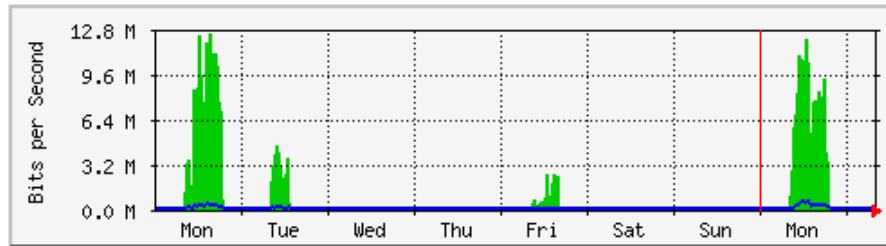

	Max	Average	Current
In	23.4 Mb/s (2.3%)	5348.8 kb/s (0.5%)	7975.3 kb/s (0.8%)
Out	2417.2 kb/s (0.2%)	275.6 kb/s (0.0%)	257.8 kb/s (0.0%)

'Monthly' Graph (2 Hour Average)

	Max	Average	Current
In	21.7 Mb/s (2.2%)	10.6 Mb/s (1.1%)	7692.2 kb/s (0.8%)
Out	5625.2 kb/s (0.6%)	585.3 kb/s (0.1%)	876.0 kb/s (0.1%)

MRTG – Bumita Blok C (Student)

'Weekly' Graph (30 Minute Average)

	Max	Average	Current
In	18.1 Mb/s (1.8%)	7367.3 kb/s (0.7%)	3327.4 kb/s (0.3%)
Out	11.7 Mb/s (1.2%)	295.1 kb/s (0.0%)	137.0 kb/s (0.0%)

'Monthly' Graph (2 Hour Average)

	Max	Average	Current
In	20.9 Mb/s (2.1%)	10.1 Mb/s (1.0%)	10.1 Mb/s (1.0%)
Out	4938.4 kb/s (0.5%)	521.1 kb/s (0.1%)	546.9 kb/s (0.1%)

MRTG – Bumita Blok C (Staf)

'Weekly' Graph (30 Minute Average)

	Max	Average	Current
In	12.4 Mb/s (12.4%)	929.1 kb/s (0.9%)	157.1 kb/s (0.2%)
Out	623.3 kb/s (0.6%)	38.6 kb/s (0.0%)	24.8 kb/s (0.0%)

'Monthly' Graph (2 Hour Average)

	Max	Average	Current
In	16.5 Mb/s (16.5%)	1141.0 kb/s (1.1%)	3208.0 b/s (0.0%)
Out	1171.3 kb/s (1.2%)	71.7 kb/s (0.1%)	6328.0 b/s (0.0%)