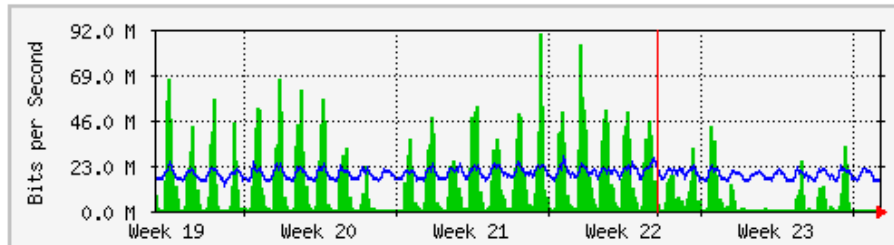

'Monthly' Graph (2 Hour Average)

	Max	Average	Current
In	12.4 Mb/s (0.3%)	1228.9 kb/s (0.0%)	282.4 kb/s (0.0%)
Out	133.2 Mb/s (3.1%)	26.6 Mb/s (0.6%)	13.3 Mb/s (0.3%)

MRTG – PFI 2

'Weekly' Graph (30 Minute Average)

	Max	Average	Current
In	440.3 Mb/s (44.0%)	150.7 Mb/s (15.1%)	177.7 Mb/s (17.8%)
Out	64.6 Mb/s (6.5%)	9427.6 kb/s (0.9%)	11.3 Mb/s (1.1%)

'Monthly' Graph (2 Hour Average)

	Max	Average	Current
In	602.7 Mb/s (60.3%)	296.3 Mb/s (29.6%)	154.5 Mb/s (15.5%)
Out	73.3 Mb/s (7.3%)	19.7 Mb/s (2.0%)	9467.7 kb/s (0.9%)

MRTG – Library Pauh Putra

'Weekly' Graph (30 Minute Average)

	Max	Average	Current
In	81.8 Mb/s (1.9%)	4032.0 kb/s (0.1%)	3792.0 b/s (0.0%)
Out	25.1 Mb/s (0.6%)	17.7 Mb/s (0.4%)	19.7 Mb/s (0.5%)

'Monthly' Graph (2 Hour Average)