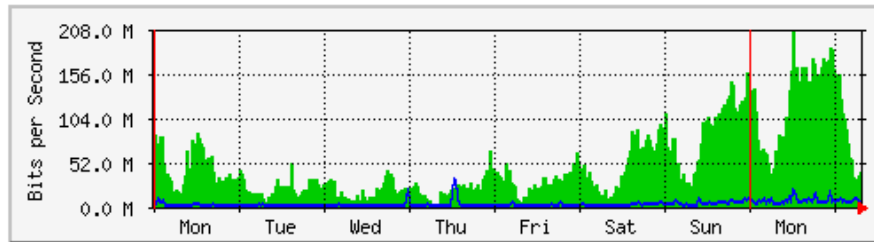

'Monthly' Graph (2 Hour Average)

	Max	Average	Current
In	3043.1 kb/s (19.0%)	2062.7 kb/s (12.9%)	2112.6 kb/s (13.2%)
Out	2158.3 kb/s (13.5%)	224.0 kb/s (1.4%)	562.1 kb/s (3.5%)

MRTG – Kampus Wang Ulu

'Weekly' Graph (30 Minute Average)

	Max	Average	Current
In	344.2 Mb/s (17.2%)	112.4 Mb/s (5.6%)	108.4 Mb/s (5.4%)
Out	42.0 Mb/s (2.1%)	6735.4 kb/s (0.3%)	7805.6 kb/s (0.4%)

'Monthly' Graph (2 Hour Average)

	Max	Average	Current
In	557.2 Mb/s (27.9%)	246.8 Mb/s (12.3%)	90.0 Mb/s (4.5%)
Out	54.2 Mb/s (2.7%)	16.2 Mb/s (0.8%)	9716.1 kb/s (0.5%)

MRTG – Kampus Uniciti

'Weekly' Graph (30 Minute Average)

	Max	Average	Current
In	207.9 Mb/s (20.8%)	50.2 Mb/s (5.0%)	39.8 Mb/s (4.0%)
Out	31.3 Mb/s (3.1%)	2677.6 kb/s (0.3%)	4093.8 kb/s (0.4%)

'Monthly' Graph (2 Hour Average)

	Max	Average	Current
In	236.7 Mb/s (23.7%)	105.9 Mb/s (10.6%)	45.2 Mb/s (4.5%)
Out	23.3 Mb/s (2.3%)	5018.0 kb/s (0.5%)	7708.8 kb/s (0.8%)

MRTG – Kampus Agrotek

'Weekly' Graph (30 Minute Average)

	Max	Average	Current
In	1012.6 kb/s (65.6%)	260.9 kb/s (16.9%)	597.6 kb/s (38.7%)
Out	982.1 kb/s (63.6%)	34.8 kb/s (2.3%)	40.2 kb/s (2.6%)