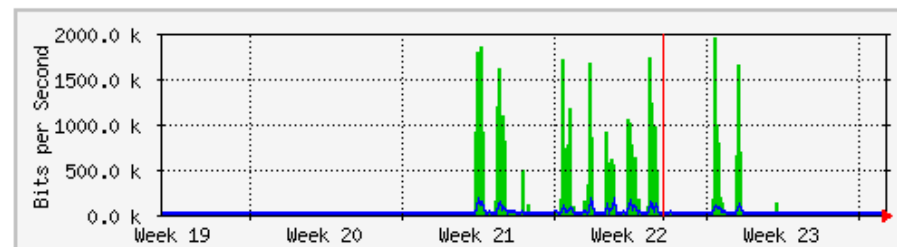

	Max	Average	Current
In	585.3 Mb/s (29.3%)	284.0 Mb/s (14.2%)	129.8 Mb/s (6.5%)
Out	62.2 Mb/s (3.1%)	28.9 Mb/s (1.4%)	28.9 Mb/s (1.4%)

MRTG – Jabatan Bendahari

'Weekly' Graph (30 Minute Average)

	Max	Average	Current
In	35.6 Mb/s (3.6%)	1643.8 kb/s (0.2%)	231.6 kb/s (0.0%)
Out	4590.9 kb/s (0.5%)	4047.8 kb/s (0.4%)	4077.5 kb/s (0.4%)

'Monthly' Graph (2 Hour Average)

	Max	Average	Current
In	54.5 Mb/s (5.4%)	2355.8 kb/s (0.2%)	105.7 kb/s (0.0%)
Out	4551.9 kb/s (0.5%)	2829.8 kb/s (0.3%)	4052.0 kb/s (0.4%)

MRTG – Unit Kebudayaan dan Rekreasi

'Weekly' Graph (30 Minute Average)

	Max	Average	Current
In	1943.5 kb/s (24.3%)	78.0 kb/s (1.0%)	2736.0 b/s (0.0%)
Out	153.4 kb/s (1.9%)	10.9 kb/s (0.1%)	3160.0 b/s (0.0%)

'Monthly' Graph (2 Hour Average)