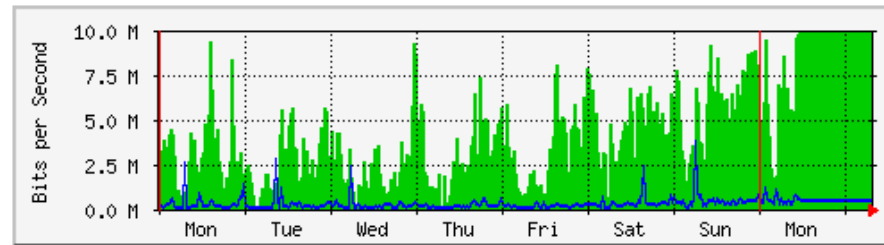

	Max	Average	Current
In	440.3 Mb/s (44.0%)	150.7 Mb/s (15.1%)	177.7 Mb/s (17.8%)
Out	64.6 Mb/s (6.5%)	9427.6 kb/s (0.9%)	11.3 Mb/s (1.1%)

'Monthly' Graph (2 Hour Average)

	Max	Average	Current
In	602.7 Mb/s (60.3%)	296.3 Mb/s (29.6%)	154.5 Mb/s (15.5%)
Out	73.3 Mb/s (7.3%)	19.7 Mb/s (2.0%)	9467.7 kb/s (0.9%)

MRTG – Library Pauh Putra

'Weekly' Graph (30 Minute Average)

	Max	Average	Current
In	81.8 Mb/s (1.9%)	4032.0 kb/s (0.1%)	3792.0 b/s (0.0%)
Out	25.1 Mb/s (0.6%)	17.7 Mb/s (0.4%)	19.7 Mb/s (0.5%)

'Monthly' Graph (2 Hour Average)

	Max	Average	Current
In	89.3 Mb/s (2.1%)	12.0 Mb/s (0.3%)	3272.0 b/s (0.0%)
Out	27.1 Mb/s (0.6%)	18.5 Mb/s (0.4%)	14.9 Mb/s (0.3%)

MRTG – Bumita Blok A

`Weekly' Graph (30 Minute Average)

	Max	Average	Current
In	9906.6 kb/s (1.0%)	4186.0 kb/s (0.4%)	9906.6 kb/s (1.0%)
Out	3791.8 kb/s (0.4%)	286.9 kb/s (0.0%)	487.5 kb/s (0.0%)

`Monthly' Graph (2 Hour Average)

	Max	Average	Current
In	15.5 Mb/s (1.5%)	6337.6 kb/s (0.6%)	9906.6 kb/s (1.0%)
Out	3532.1 kb/s (0.4%)	559.6 kb/s (0.1%)	487.5 kb/s (0.0%)

MRTG – Bumita Blok B

'Weekly' Graph (30 Minute Average)