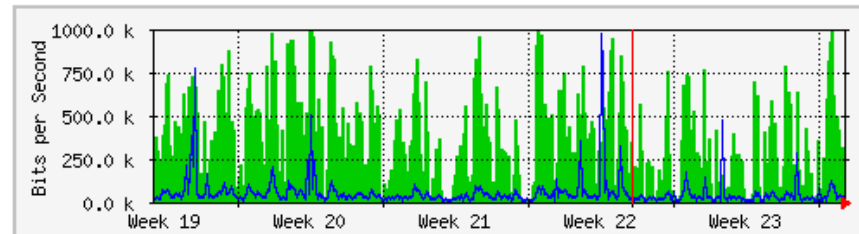

MRTG – Kampus Uniciti

'Weekly' Graph (30 Minute Average)

	Max	Average	Current
In	207.9 Mb/s (20.8%)	50.2 Mb/s (5.0%)	39.8 Mb/s (4.0%)
Out	31.3 Mb/s (3.1%)	2677.6 kb/s (0.3%)	4093.8 kb/s (0.4%)

'Monthly' Graph (2 Hour Average)

	Max	Average	Current
In	236.7 Mb/s (23.7%)	105.9 Mb/s (10.6%)	45.2 Mb/s (4.5%)
Out	23.3 Mb/s (2.3%)	5018.0 kb/s (0.5%)	7708.8 kb/s (0.8%)

MRTG – Kampus Agrotek

'Weekly' Graph (30 Minute Average)

	Max	Average	Current
In	1012.6 kb/s (65.6%)	260.9 kb/s (16.9%)	597.6 kb/s (38.7%)
Out	982.1 kb/s (63.6%)	34.8 kb/s (2.3%)	40.2 kb/s (2.6%)

'Monthly' Graph (2 Hour Average)

	Max	Average	Current
In	990.2 kb/s (64.1%)	334.3 kb/s (21.6%)	106.1 kb/s (6.9%)
Out	966.3 kb/s (62.6%)	47.4 kb/s (3.1%)	14.1 kb/s (0.9%)

MRTG – Jabatan Keselamatan

'Weekly' Graph (30 Minute Average)

	Max	Average	Current
In	1944.0 b/s (0.0%)	1944.0 b/s (0.0%)	1944.0 b/s (0.0%)
Out	2560.0 b/s (0.0%)	2560.0 b/s (0.0%)	2560.0 b/s (0.0%)

'Monthly' Graph (2 Hour Average)

	Max	Average	Current
In	1944.0 b/s (0.0%)	1944.0 b/s (0.0%)	1944.0 b/s (0.0%)
Out	2560.0 b/s (0.0%)	2560.0 b/s (0.0%)	2560.0 b/s (0.0%)