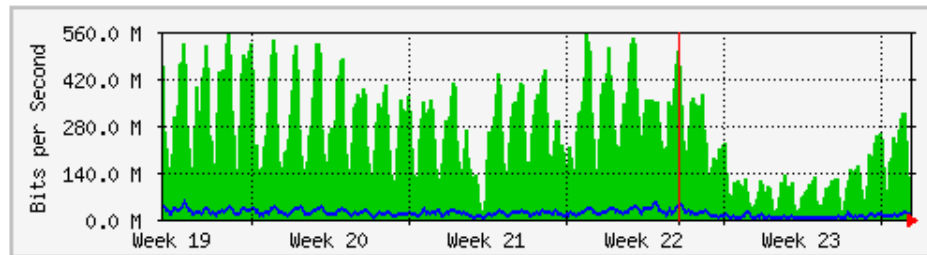

'Monthly' Graph (2 Hour Average)

	Max	Average	Current
In	3043.1 kb/s (19.0%)	2062.7 kb/s (12.9%)	2112.6 kb/s (13.2%)
Out	2158.3 kb/s (13.5%)	224.0 kb/s (1.4%)	562.1 kb/s (3.5%)

MRTG – Kampus Wang Ulu

'Weekly' Graph (30 Minute Average)

	Max	Average	Current
In	344.2 Mb/s (17.2%)	112.4 Mb/s (5.6%)	108.4 Mb/s (5.4%)
Out	42.0 Mb/s (2.1%)	6735.4 kb/s (0.3%)	7805.6 kb/s (0.4%)

'Monthly' Graph (2 Hour Average)

	Max	Average	Current
In	557.2 Mb/s (27.9%)	246.8 Mb/s (12.3%)	90.0 Mb/s (4.5%)
Out	54.2 Mb/s (2.7%)	16.2 Mb/s (0.8%)	9716.1 kb/s (0.5%)