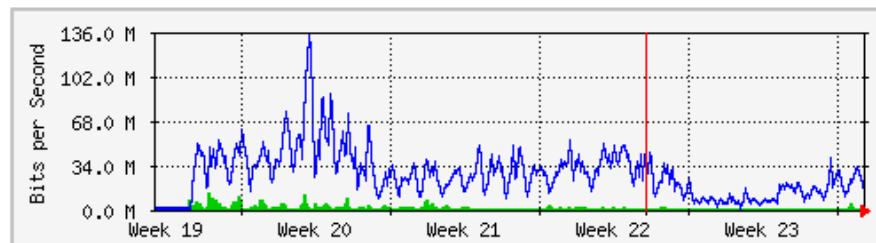

'Weekly' Graph (30 Minute Average)

	Max	Average	Current
In	1943.5 kb/s (24.3%)	78.0 kb/s (1.0%)	2736.0 b/s (0.0%)
Out	153.4 kb/s (1.9%)	10.9 kb/s (0.1%)	3160.0 b/s (0.0%)

'Monthly' Graph (2 Hour Average)

	Max	Average	Current
In	1942.2 kb/s (24.3%)	105.8 kb/s (1.3%)	2736.0 b/s (0.0%)
Out	179.1 kb/s (2.2%)	14.1 kb/s (0.2%)	3160.0 b/s (0.0%)

MRTG – PFI

'Weekly' Graph (30 Minute Average)

	Max	Average	Current
In	5699.2 kb/s (0.1%)	307.8 kb/s (0.0%)	482.0 kb/s (0.0%)
Out	78.8 Mb/s (1.8%)	12.2 Mb/s (0.3%)	13.6 Mb/s (0.3%)

'Monthly' Graph (2 Hour Average)

	Max	Average	Current
In	12.4 Mb/s (0.3%)	1228.9 kb/s (0.0%)	282.4 kb/s (0.0%)
Out	133.2 Mb/s (3.1%)	26.6 Mb/s (0.6%)	13.3 Mb/s (0.3%)

MRTG – PFI 2

'Weekly' Graph (30 Minute Average)

	Max	Average	Current
In	440.3 Mb/s (44.0%)	150.7 Mb/s (15.1%)	177.7 Mb/s (17.8%)
Out	64.6 Mb/s (6.5%)	9427.6 kb/s (0.9%)	11.3 Mb/s (1.1%)

'Monthly' Graph (2 Hour Average)

	Max	Average	Current
In	602.7 Mb/s (60.3%)	296.3 Mb/s (29.6%)	154.5 Mb/s (15.5%)
Out	73.3 Mb/s (7.3%)	19.7 Mb/s (2.0%)	9467.7 kb/s (0.9%)