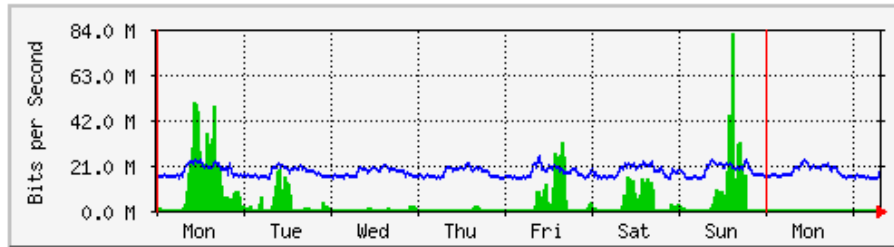

'Monthly' Graph (2 Hour Average)

	Max	Average	Current
In	12.4 Mb/s (0.3%)	1228.9 kb/s (0.0%)	282.4 kb/s (0.0%)
Out	133.2 Mb/s (3.1%)	26.6 Mb/s (0.6%)	13.3 Mb/s (0.3%)

MRTG – PFI 2

'Weekly' Graph (30 Minute Average)

	Max	Average	Current
In	440.3 Mb/s (44.0%)	150.7 Mb/s (15.1%)	177.7 Mb/s (17.8%)
Out	64.6 Mb/s (6.5%)	9427.6 kb/s (0.9%)	11.3 Mb/s (1.1%)

'Monthly' Graph (2 Hour Average)

	Max	Average	Current
In	602.7 Mb/s (60.3%)	296.3 Mb/s (29.6%)	154.5 Mb/s (15.5%)
Out	73.3 Mb/s (7.3%)	19.7 Mb/s (2.0%)	9467.7 kb/s (0.9%)

MRTG – Library Pauh Putra

'Weekly' Graph (30 Minute Average)

	Max	Average	Current
In	81.8 Mb/s (1.9%)	4032.0 kb/s (0.1%)	3792.0 b/s (0.0%)
Out	25.1 Mb/s (0.6%)	17.7 Mb/s (0.4%)	19.7 Mb/s (0.5%)

'Monthly' Graph (2 Hour Average)

	Max	Average	Current
In	89.3 Mb/s (2.1%)	12.0 Mb/s (0.3%)	3272.0 b/s (0.0%)
Out	27.1 Mb/s (0.6%)	18.5 Mb/s (0.4%)	14.9 Mb/s (0.3%)

MRTG – Bumita Blok A

`Weekly' Graph (30 Minute Average)

	Max	Average	Current
In	9906.6 kb/s (1.0%)	4186.0 kb/s (0.4%)	9906.6 kb/s (1.0%)
Out	3791.8 kb/s (0.4%)	286.9 kb/s (0.0%)	487.5 kb/s (0.0%)