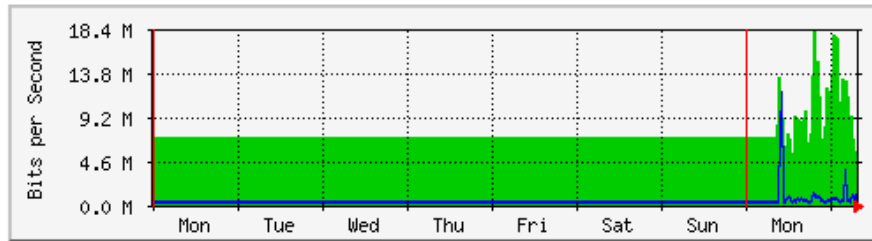

`Monthly' Graph (2 Hour Average)

	Max	Average	Current
In	15.5 Mb/s (1.5%)	6337.6 kb/s (0.6%)	9906.6 kb/s (1.0%)
Out	3532.1 kb/s (0.4%)	559.6 kb/s (0.1%)	487.5 kb/s (0.0%)

MRTG – Bumita Blok B

'Weekly' Graph (30 Minute Average)

	Max	Average	Current
In	23.4 Mb/s (2.3%)	5348.8 kb/s (0.5%)	7975.3 kb/s (0.8%)
Out	2417.2 kb/s (0.2%)	275.6 kb/s (0.0%)	257.8 kb/s (0.0%)

'Monthly' Graph (2 Hour Average)

	Max	Average	Current
In	21.7 Mb/s (2.2%)	10.6 Mb/s (1.1%)	7692.2 kb/s (0.8%)
Out	5625.2 kb/s (0.6%)	585.3 kb/s (0.1%)	876.0 kb/s (0.1%)

MRTG – Bumita Blok C (Student)

'Weekly' Graph (30 Minute Average)

	Max	Average	Current
In	18.1 Mb/s (1.8%)	7367.3 kb/s (0.7%)	3327.4 kb/s (0.3%)
Out	11.7 Mb/s (1.2%)	295.1 kb/s (0.0%)	137.0 kb/s (0.0%)

'Monthly' Graph (2 Hour Average)

	Max	Average	Current
In	20.9 Mb/s (2.1%)	10.1 Mb/s (1.0%)	10.1 Mb/s (1.0%)
Out	4938.4 kb/s (0.5%)	521.1 kb/s (0.1%)	546.9 kb/s (0.1%)

MRTG – Bumita Blok C (Staf)

'Weekly' Graph (30 Minute Average)

	Max	Average	Current
In	12.4 Mb/s (12.4%)	929.1 kb/s (0.9%)	157.1 kb/s (0.2%)
Out	623.3 kb/s (0.6%)	38.6 kb/s (0.0%)	24.8 kb/s (0.0%)