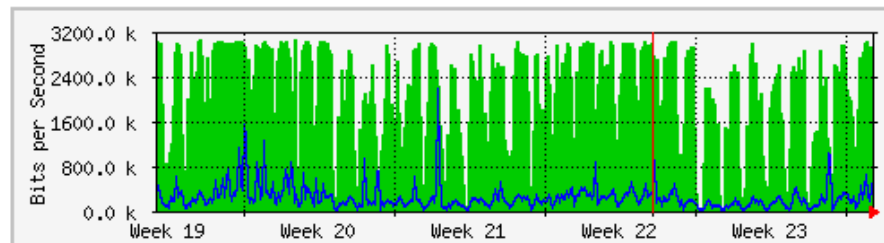

LAPORAN PENGGUNAAN BANDWIDTH DI Kampus UniMAP (MEI 2019)

Disediakan oleh: Mohd Zhafri B. Norzalli

Tarikh: 11/6/2019

MRTG – Kampus Simpang Empat

'Weekly' Graph (30 Minute Average)

	Max	Average	Current
In	3022.8 kb/s (18.9%)	1649.9 kb/s (10.3%)	455.0 kb/s (2.8%)
Out	1698.4 kb/s (10.6%)	159.0 kb/s (1.0%)	62.4 kb/s (0.4%)

'Monthly' Graph (2 Hour Average)

	Max	Average	Current
In	3043.1 kb/s (19.0%)	2062.7 kb/s (12.9%)	2112.6 kb/s (13.2%)
Out	2158.3 kb/s (13.5%)	224.0 kb/s (1.4%)	562.1 kb/s (3.5%)

MRTG – Kampus Wang Ulu

'Weekly' Graph (30 Minute Average)

	Max	Average	Current
In	344.2 Mb/s (17.2%)	112.4 Mb/s (5.6%)	108.4 Mb/s (5.4%)
Out	42.0 Mb/s (2.1%)	6735.4 kb/s (0.3%)	7805.6 kb/s (0.4%)

'Monthly' Graph (2 Hour Average)

	Max	Average	Current
In	557.2 Mb/s (27.9%)	246.8 Mb/s (12.3%)	90.0 Mb/s (4.5%)
Out	54.2 Mb/s (2.7%)	16.2 Mb/s (0.8%)	9716.1 kb/s (0.5%)