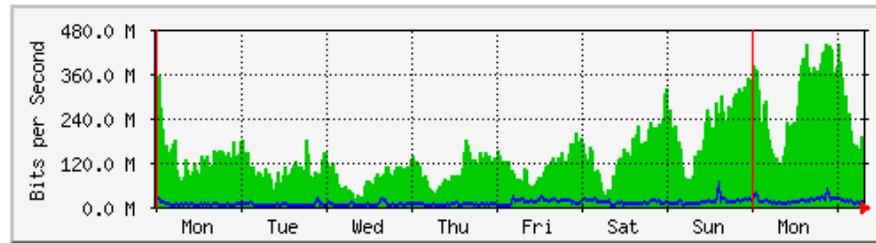

'Weekly' Graph (30 Minute Average)

	Max	Average	Current
In	1943.5 kb/s (24.3%)	78.0 kb/s (1.0%)	2736.0 b/s (0.0%)
Out	153.4 kb/s (1.9%)	10.9 kb/s (0.1%)	3160.0 b/s (0.0%)

'Monthly' Graph (2 Hour Average)

	Max	Average	Current
In	1942.2 kb/s (24.3%)	105.8 kb/s (1.3%)	2736.0 b/s (0.0%)
Out	179.1 kb/s (2.2%)	14.1 kb/s (0.2%)	3160.0 b/s (0.0%)

MRTG – PFI

'Weekly' Graph (30 Minute Average)

	Max	Average	Current
In	5699.2 kb/s (0.1%)	307.8 kb/s (0.0%)	482.0 kb/s (0.0%)
Out	78.8 Mb/s (1.8%)	12.2 Mb/s (0.3%)	13.6 Mb/s (0.3%)

'Monthly' Graph (2 Hour Average)

	Max	Average	Current
In	12.4 Mb/s (0.3%)	1228.9 kb/s (0.0%)	282.4 kb/s (0.0%)
Out	133.2 Mb/s (3.1%)	26.6 Mb/s (0.6%)	13.3 Mb/s (0.3%)

MRTG – PFI 2

'Weekly' Graph (30 Minute Average)

	Max	Average	Current
In	440.3 Mb/s (44.0%)	150.7 Mb/s (15.1%)	177.7 Mb/s (17.8%)
Out	64.6 Mb/s (6.5%)	9427.6 kb/s (0.9%)	11.3 Mb/s (1.1%)

'Monthly' Graph (2 Hour Average)

	Max	Average	Current
In	602.7 Mb/s (60.3%)	296.3 Mb/s (29.6%)	154.5 Mb/s (15.5%)
Out	73.3 Mb/s (7.3%)	19.7 Mb/s (2.0%)	9467.7 kb/s (0.9%)