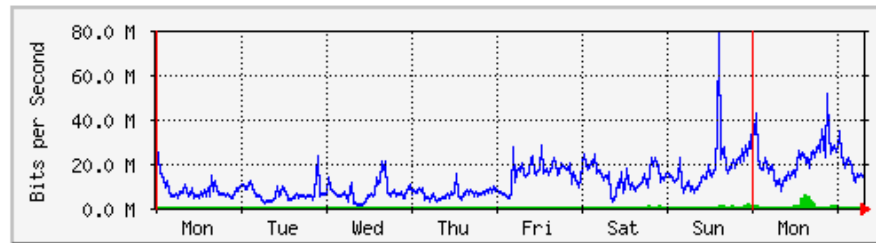

'Monthly' Graph (2 Hour Average)

	Max	Average	Current
In	54.5 Mb/s (5.4%)	2355.8 kb/s (0.2%)	105.7 kb/s (0.0%)
Out	4551.9 kb/s (0.5%)	2829.8 kb/s (0.3%)	4052.0 kb/s (0.4%)

MRTG – Unit Kebudayaan dan Rekreasi

'Weekly' Graph (30 Minute Average)

	Max	Average	Current
In	1943.5 kb/s (24.3%)	78.0 kb/s (1.0%)	2736.0 b/s (0.0%)
Out	153.4 kb/s (1.9%)	10.9 kb/s (0.1%)	3160.0 b/s (0.0%)

'Monthly' Graph (2 Hour Average)

	Max	Average	Current
In	1942.2 kb/s (24.3%)	105.8 kb/s (1.3%)	2736.0 b/s (0.0%)
Out	179.1 kb/s (2.2%)	14.1 kb/s (0.2%)	3160.0 b/s (0.0%)

MRTG – PFI

'Weekly' Graph (30 Minute Average)

	Max	Average	Current
In	5699.2 kb/s (0.1%)	307.8 kb/s (0.0%)	482.0 kb/s (0.0%)
Out	78.8 Mb/s (1.8%)	12.2 Mb/s (0.3%)	13.6 Mb/s (0.3%)