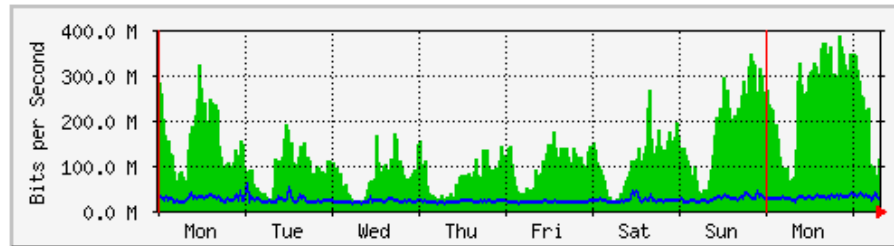

'Monthly' Graph (2 Hour Average)

	Max	Average	Current
In	990.2 kb/s (64.1%)	334.3 kb/s (21.6%)	106.1 kb/s (6.9%)
Out	966.3 kb/s (62.6%)	47.4 kb/s (3.1%)	14.1 kb/s (0.9%)

MRTG – Jabatan Keselamatan

'Weekly' Graph (30 Minute Average)

	Max	Average	Current
In	1944.0 b/s (0.0%)	1944.0 b/s (0.0%)	1944.0 b/s (0.0%)
Out	2560.0 b/s (0.0%)	2560.0 b/s (0.0%)	2560.0 b/s (0.0%)

'Monthly' Graph (2 Hour Average)

	Max	Average	Current
In	1944.0 b/s (0.0%)	1944.0 b/s (0.0%)	1944.0 b/s (0.0%)
Out	2560.0 b/s (0.0%)	2560.0 b/s (0.0%)	2560.0 b/s (0.0%)

MRTG - KWSP

`Weekly' Graph (30 Minute Average)

	Max	Average	Current
In	386.1 Mb/s (19.3%)	133.1 Mb/s (6.7%)	112.2 Mb/s (5.6%)
Out	56.8 Mb/s (2.8%)	23.1 Mb/s (1.2%)	23.8 Mb/s (1.2%)

`Monthly' Graph (2 Hour Average)