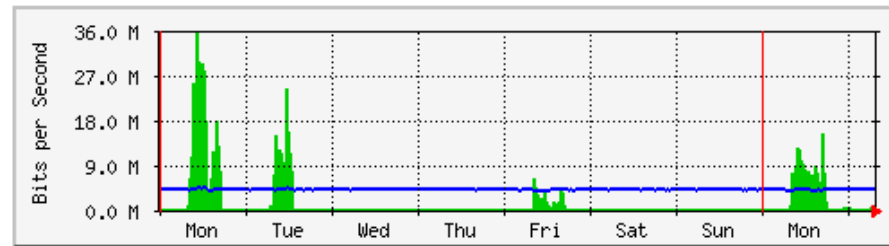

	Max	Average	Current
In	1944.0 b/s (0.0%)	1944.0 b/s (0.0%)	1944.0 b/s (0.0%)
Out	2560.0 b/s (0.0%)	2560.0 b/s (0.0%)	2560.0 b/s (0.0%)

'Monthly' Graph (2 Hour Average)

	Max	Average	Current
In	1944.0 b/s (0.0%)	1944.0 b/s (0.0%)	1944.0 b/s (0.0%)
Out	2560.0 b/s (0.0%)	2560.0 b/s (0.0%)	2560.0 b/s (0.0%)

MRTG - KWSP

`Weekly' Graph (30 Minute Average)

	Max	Average	Current
In	386.1 Mb/s (19.3%)	133.1 Mb/s (6.7%)	112.2 Mb/s (5.6%)
Out	56.8 Mb/s (2.8%)	23.1 Mb/s (1.2%)	23.8 Mb/s (1.2%)

`Monthly' Graph (2 Hour Average)

	Max	Average	Current
In	585.3 Mb/s (29.3%)	284.0 Mb/s (14.2%)	129.8 Mb/s (6.5%)
Out	62.2 Mb/s (3.1%)	28.9 Mb/s (1.4%)	28.9 Mb/s (1.4%)

MRTG – Jabatan Bendahari

'Weekly' Graph (30 Minute Average)

	Max	Average	Current
In	35.6 Mb/s (3.6%)	1643.8 kb/s (0.2%)	231.6 kb/s (0.0%)
Out	4590.9 kb/s (0.5%)	4047.8 kb/s (0.4%)	4077.5 kb/s (0.4%)

'Monthly' Graph (2 Hour Average)

	Max	Average	Current
In	54.5 Mb/s (5.4%)	2355.8 kb/s (0.2%)	105.7 kb/s (0.0%)
Out	4551.9 kb/s (0.5%)	2829.8 kb/s (0.3%)	4052.0 kb/s (0.4%)

MRTG – Unit Kebudayaan dan Rekreasi