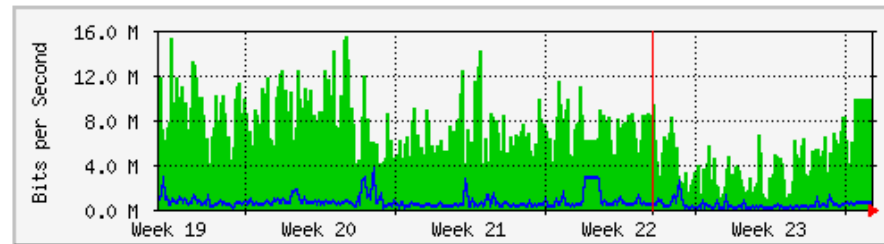

MRTG – Library Pauh Putra

'Weekly' Graph (30 Minute Average)

	Max	Average	Current
In	81.8 Mb/s (1.9%)	4032.0 kb/s (0.1%)	3792.0 b/s (0.0%)
Out	25.1 Mb/s (0.6%)	17.7 Mb/s (0.4%)	19.7 Mb/s (0.5%)

'Monthly' Graph (2 Hour Average)

	Max	Average	Current
In	89.3 Mb/s (2.1%)	12.0 Mb/s (0.3%)	3272.0 b/s (0.0%)
Out	27.1 Mb/s (0.6%)	18.5 Mb/s (0.4%)	14.9 Mb/s (0.3%)

MRTG – Bumita Blok A

`Weekly' Graph (30 Minute Average)

	Max	Average	Current
In	9906.6 kb/s (1.0%)	4186.0 kb/s (0.4%)	9906.6 kb/s (1.0%)
Out	3791.8 kb/s (0.4%)	286.9 kb/s (0.0%)	487.5 kb/s (0.0%)

`Monthly' Graph (2 Hour Average)

	Max	Average	Current
In	15.5 Mb/s (1.5%)	6337.6 kb/s (0.6%)	9906.6 kb/s (1.0%)
Out	3532.1 kb/s (0.4%)	559.6 kb/s (0.1%)	487.5 kb/s (0.0%)

MRTG – Bumita Blok B

'Weekly' Graph (30 Minute Average)