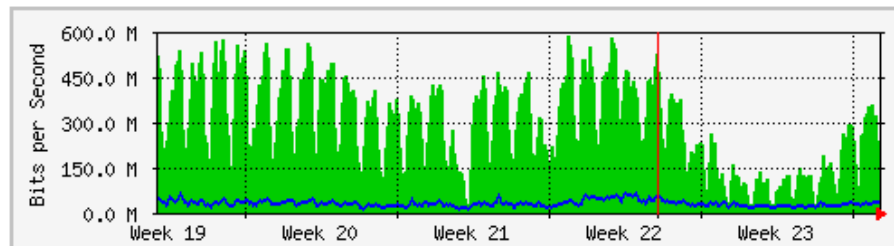

'Monthly' Graph (2 Hour Average)

	Max	Average	Current
In	990.2 kb/s (64.1%)	334.3 kb/s (21.6%)	106.1 kb/s (6.9%)
Out	966.3 kb/s (62.6%)	47.4 kb/s (3.1%)	14.1 kb/s (0.9%)

MRTG – Jabatan Keselamatan

'Weekly' Graph (30 Minute Average)

	Max	Average	Current
In	1944.0 b/s (0.0%)	1944.0 b/s (0.0%)	1944.0 b/s (0.0%)
Out	2560.0 b/s (0.0%)	2560.0 b/s (0.0%)	2560.0 b/s (0.0%)

'Monthly' Graph (2 Hour Average)

	Max	Average	Current
In	1944.0 b/s (0.0%)	1944.0 b/s (0.0%)	1944.0 b/s (0.0%)
Out	2560.0 b/s (0.0%)	2560.0 b/s (0.0%)	2560.0 b/s (0.0%)

MRTG - KWSP

`Weekly' Graph (30 Minute Average)

	Max	Average	Current
In	386.1 Mb/s (19.3%)	133.1 Mb/s (6.7%)	112.2 Mb/s (5.6%)
Out	56.8 Mb/s (2.8%)	23.1 Mb/s (1.2%)	23.8 Mb/s (1.2%)

`Monthly' Graph (2 Hour Average)