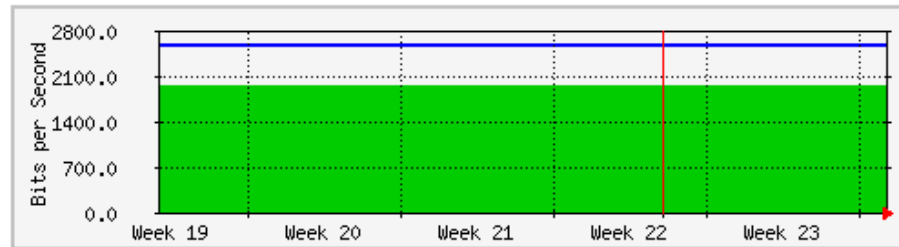

	Max	Average	Current
In	236.7 Mb/s (23.7%)	105.9 Mb/s (10.6%)	45.2 Mb/s (4.5%)
Out	23.3 Mb/s (2.3%)	5018.0 kb/s (0.5%)	7708.8 kb/s (0.8%)

MRTG – Kampus Agrotek

'Weekly' Graph (30 Minute Average)

	Max	Average	Current
In	1012.6 kb/s (65.6%)	260.9 kb/s (16.9%)	597.6 kb/s (38.7%)
Out	982.1 kb/s (63.6%)	34.8 kb/s (2.3%)	40.2 kb/s (2.6%)

'Monthly' Graph (2 Hour Average)

	Max	Average	Current
In	990.2 kb/s (64.1%)	334.3 kb/s (21.6%)	106.1 kb/s (6.9%)
Out	966.3 kb/s (62.6%)	47.4 kb/s (3.1%)	14.1 kb/s (0.9%)

MRTG – Jabatan Keselamatan

'Weekly' Graph (30 Minute Average)

	Max	Average	Current
In	1944.0 b/s (0.0%)	1944.0 b/s (0.0%)	1944.0 b/s (0.0%)
Out	2560.0 b/s (0.0%)	2560.0 b/s (0.0%)	2560.0 b/s (0.0%)

'Monthly' Graph (2 Hour Average)

	Max	Average	Current
In	1944.0 b/s (0.0%)	1944.0 b/s (0.0%)	1944.0 b/s (0.0%)
Out	2560.0 b/s (0.0%)	2560.0 b/s (0.0%)	2560.0 b/s (0.0%)

MRTG - KWSP

`Weekly' Graph (30 Minute Average)

	Max	Average	Current
In	386.1 Mb/s (19.3%)	133.1 Mb/s (6.7%)	112.2 Mb/s (5.6%)
Out	56.8 Mb/s (2.8%)	23.1 Mb/s (1.2%)	23.8 Mb/s (1.2%)

`Monthly' Graph (2 Hour Average)