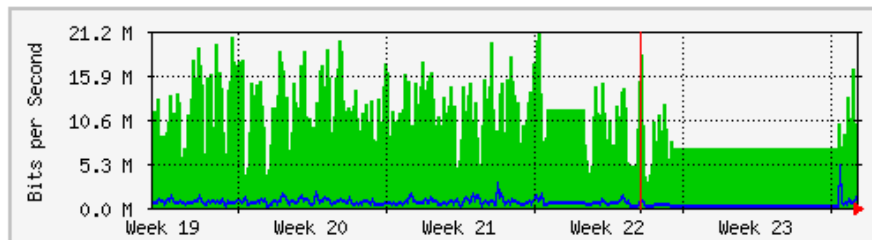

`Monthly' Graph (2 Hour Average)

	Max	Average	Current
In	15.5 Mb/s (1.5%)	6337.6 kb/s (0.6%)	9906.6 kb/s (1.0%)
Out	3532.1 kb/s (0.4%)	559.6 kb/s (0.1%)	487.5 kb/s (0.0%)

MRTG – Bumita Blok B

'Weekly' Graph (30 Minute Average)

	Max	Average	Current
In	23.4 Mb/s (2.3%)	5348.8 kb/s (0.5%)	7975.3 kb/s (0.8%)
Out	2417.2 kb/s (0.2%)	275.6 kb/s (0.0%)	257.8 kb/s (0.0%)

'Monthly' Graph (2 Hour Average)

	Max	Average	Current
In	21.7 Mb/s (2.2%)	10.6 Mb/s (1.1%)	7692.2 kb/s (0.8%)
Out	5625.2 kb/s (0.6%)	585.3 kb/s (0.1%)	876.0 kb/s (0.1%)

MRTG – Bumita Blok C (Student)

'Weekly' Graph (30 Minute Average)

	Max	Average	Current
In	18.1 Mb/s (1.8%)	7367.3 kb/s (0.7%)	3327.4 kb/s (0.3%)
Out	11.7 Mb/s (1.2%)	295.1 kb/s (0.0%)	137.0 kb/s (0.0%)

'Monthly' Graph (2 Hour Average)