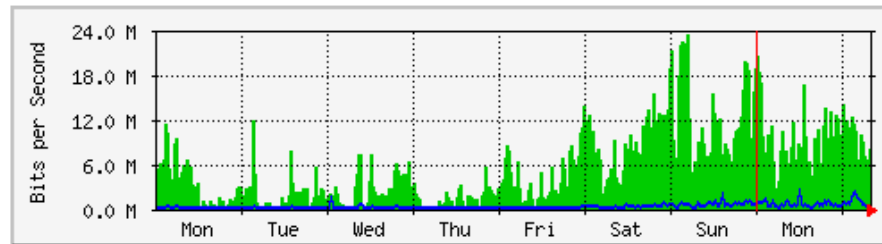

MRTG – Library Pauh Putra

'Weekly' Graph (30 Minute Average)

	Max	Average	Current
In	81.8 Mb/s (1.9%)	4032.0 kb/s (0.1%)	3792.0 b/s (0.0%)
Out	25.1 Mb/s (0.6%)	17.7 Mb/s (0.4%)	19.7 Mb/s (0.5%)

'Monthly' Graph (2 Hour Average)

	Max	Average	Current
In	89.3 Mb/s (2.1%)	12.0 Mb/s (0.3%)	3272.0 b/s (0.0%)
Out	27.1 Mb/s (0.6%)	18.5 Mb/s (0.4%)	14.9 Mb/s (0.3%)

MRTG – Bumita Blok A

`Weekly' Graph (30 Minute Average)

	Max	Average	Current
In	9906.6 kb/s (1.0%)	4186.0 kb/s (0.4%)	9906.6 kb/s (1.0%)
Out	3791.8 kb/s (0.4%)	286.9 kb/s (0.0%)	487.5 kb/s (0.0%)

`Monthly' Graph (2 Hour Average)

	Max	Average	Current
In	15.5 Mb/s (1.5%)	6337.6 kb/s (0.6%)	9906.6 kb/s (1.0%)
Out	3532.1 kb/s (0.4%)	559.6 kb/s (0.1%)	487.5 kb/s (0.0%)

MRTG – Bumita Blok B

'Weekly' Graph (30 Minute Average)