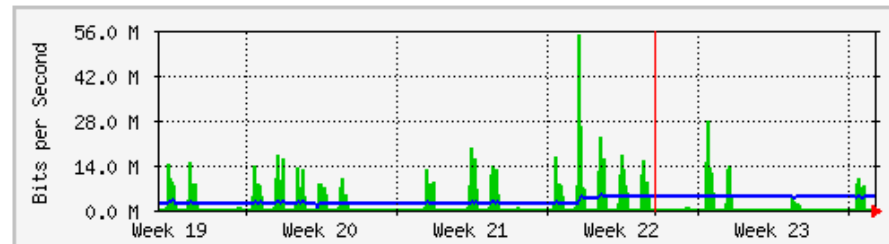

MRTG - KWSP

`Weekly' Graph (30 Minute Average)

	Max	Average	Current
In	386.1 Mb/s (19.3%)	133.1 Mb/s (6.7%)	112.2 Mb/s (5.6%)
Out	56.8 Mb/s (2.8%)	23.1 Mb/s (1.2%)	23.8 Mb/s (1.2%)

`Monthly' Graph (2 Hour Average)

	Max	Average	Current
In	585.3 Mb/s (29.3%)	284.0 Mb/s (14.2%)	129.8 Mb/s (6.5%)
Out	62.2 Mb/s (3.1%)	28.9 Mb/s (1.4%)	28.9 Mb/s (1.4%)

MRTG – Jabatan Bendahari

'Weekly' Graph (30 Minute Average)

	Max	Average	Current
In	35.6 Mb/s (3.6%)	1643.8 kb/s (0.2%)	231.6 kb/s (0.0%)
Out	4590.9 kb/s (0.5%)	4047.8 kb/s (0.4%)	4077.5 kb/s (0.4%)

'Monthly' Graph (2 Hour Average)

	Max	Average	Current
In	54.5 Mb/s (5.4%)	2355.8 kb/s (0.2%)	105.7 kb/s (0.0%)
Out	4551.9 kb/s (0.5%)	2829.8 kb/s (0.3%)	4052.0 kb/s (0.4%)

MRTG – Unit Kebudayaan dan Rekreasi

'Weekly' Graph (30 Minute Average)

	Max	Average	Current
In	1943.5 kb/s (24.3%)	78.0 kb/s (1.0%)	2736.0 b/s (0.0%)
Out	153.4 kb/s (1.9%)	10.9 kb/s (0.1%)	3160.0 b/s (0.0%)

'Monthly' Graph (2 Hour Average)