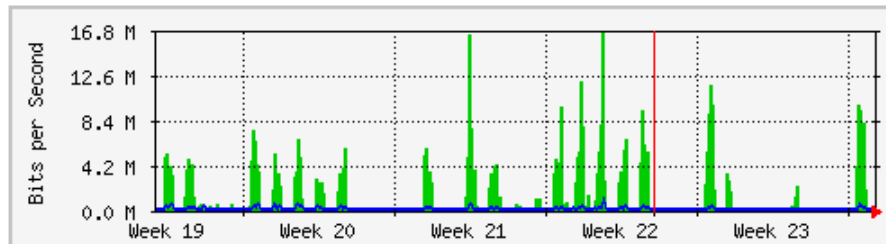

MRTG – Bumita Blok C (Student)

'Weekly' Graph (30 Minute Average)

	Max	Average	Current
In	18.1 Mb/s (1.8%)	7367.3 kb/s (0.7%)	3327.4 kb/s (0.3%)
Out	11.7 Mb/s (1.2%)	295.1 kb/s (0.0%)	137.0 kb/s (0.0%)

'Monthly' Graph (2 Hour Average)

	Max	Average	Current
In	20.9 Mb/s (2.1%)	10.1 Mb/s (1.0%)	10.1 Mb/s (1.0%)
Out	4938.4 kb/s (0.5%)	521.1 kb/s (0.1%)	546.9 kb/s (0.1%)

MRTG – Bumita Blok C (Staf)

'Weekly' Graph (30 Minute Average)

	Max	Average	Current
In	12.4 Mb/s (12.4%)	929.1 kb/s (0.9%)	157.1 kb/s (0.2%)
Out	623.3 kb/s (0.6%)	38.6 kb/s (0.0%)	24.8 kb/s (0.0%)

'Monthly' Graph (2 Hour Average)

	Max	Average	Current
In	16.5 Mb/s (16.5%)	1141.0 kb/s (1.1%)	3208.0 b/s (0.0%)
Out	1171.3 kb/s (1.2%)	71.7 kb/s (0.1%)	6328.0 b/s (0.0%)