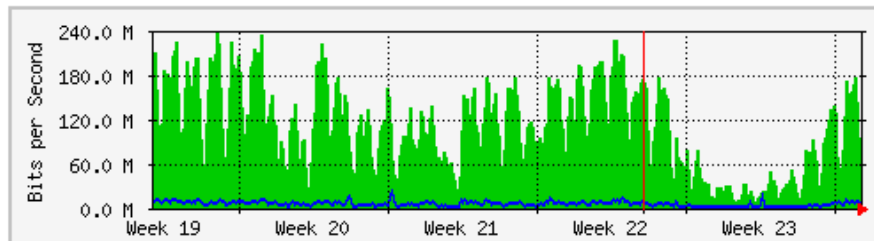

'Monthly' Graph (2 Hour Average)

	Max	Average	Current
In	3043.1 kb/s (19.0%)	2062.7 kb/s (12.9%)	2112.6 kb/s (13.2%)
Out	2158.3 kb/s (13.5%)	224.0 kb/s (1.4%)	562.1 kb/s (3.5%)

MRTG – Kampus Wang Ulu

'Weekly' Graph (30 Minute Average)

	Max	Average	Current
In	344.2 Mb/s (17.2%)	112.4 Mb/s (5.6%)	108.4 Mb/s (5.4%)
Out	42.0 Mb/s (2.1%)	6735.4 kb/s (0.3%)	7805.6 kb/s (0.4%)

'Monthly' Graph (2 Hour Average)

	Max	Average	Current
In	557.2 Mb/s (27.9%)	246.8 Mb/s (12.3%)	90.0 Mb/s (4.5%)
Out	54.2 Mb/s (2.7%)	16.2 Mb/s (0.8%)	9716.1 kb/s (0.5%)

MRTG – Kampus Uniciti

'Weekly' Graph (30 Minute Average)

	Max	Average	Current
In	207.9 Mb/s (20.8%)	50.2 Mb/s (5.0%)	39.8 Mb/s (4.0%)
Out	31.3 Mb/s (3.1%)	2677.6 kb/s (0.3%)	4093.8 kb/s (0.4%)

'Monthly' Graph (2 Hour Average)

	Max	Average	Current
In	236.7 Mb/s (23.7%)	105.9 Mb/s (10.6%)	45.2 Mb/s (4.5%)
Out	23.3 Mb/s (2.3%)	5018.0 kb/s (0.5%)	7708.8 kb/s (0.8%)

MRTG – Kampus Agrotek

'Weekly' Graph (30 Minute Average)

	Max	Average	Current
In	1012.6 kb/s (65.6%)	260.9 kb/s (16.9%)	597.6 kb/s (38.7%)
Out	982.1 kb/s (63.6%)	34.8 kb/s (2.3%)	40.2 kb/s (2.6%)