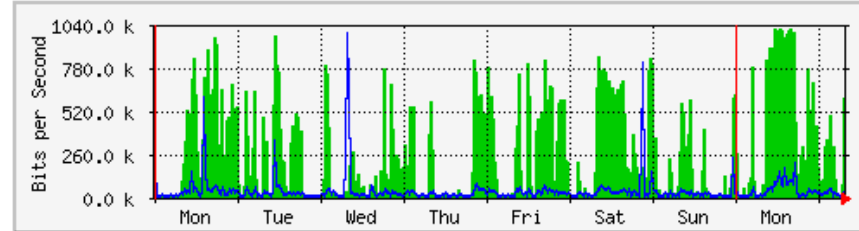

	Max	Average	Current
In	344.2 Mb/s (17.2%)	112.4 Mb/s (5.6%)	108.4 Mb/s (5.4%)
Out	42.0 Mb/s (2.1%)	6735.4 kb/s (0.3%)	7805.6 kb/s (0.4%)

'Monthly' Graph (2 Hour Average)

	Max	Average	Current
In	557.2 Mb/s (27.9%)	246.8 Mb/s (12.3%)	90.0 Mb/s (4.5%)
Out	54.2 Mb/s (2.7%)	16.2 Mb/s (0.8%)	9716.1 kb/s (0.5%)

MRTG – Kampus Uniciti

'Weekly' Graph (30 Minute Average)

	Max	Average	Current
In	207.9 Mb/s (20.8%)	50.2 Mb/s (5.0%)	39.8 Mb/s (4.0%)
Out	31.3 Mb/s (3.1%)	2677.6 kb/s (0.3%)	4093.8 kb/s (0.4%)

'Monthly' Graph (2 Hour Average)

	Max	Average	Current
In	236.7 Mb/s (23.7%)	105.9 Mb/s (10.6%)	45.2 Mb/s (4.5%)
Out	23.3 Mb/s (2.3%)	5018.0 kb/s (0.5%)	7708.8 kb/s (0.8%)

MRTG – Kampus Agrotek

'Weekly' Graph (30 Minute Average)

	Max	Average	Current
In	1012.6 kb/s (65.6%)	260.9 kb/s (16.9%)	597.6 kb/s (38.7%)
Out	982.1 kb/s (63.6%)	34.8 kb/s (2.3%)	40.2 kb/s (2.6%)

'Monthly' Graph (2 Hour Average)

	Max	Average	Current
In	990.2 kb/s (64.1%)	334.3 kb/s (21.6%)	106.1 kb/s (6.9%)
Out	966.3 kb/s (62.6%)	47.4 kb/s (3.1%)	14.1 kb/s (0.9%)

MRTG – Jabatan Keselamatan

'Weekly' Graph (30 Minute Average)