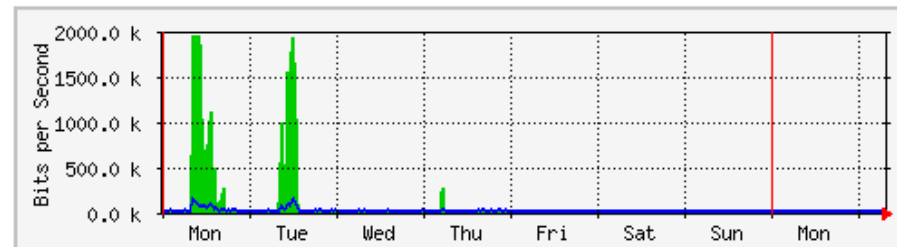

MRTG - KWSP

`Weekly' Graph (30 Minute Average)

	Max	Average	Current
In	386.1 Mb/s (19.3%)	133.1 Mb/s (6.7%)	112.2 Mb/s (5.6%)
Out	56.8 Mb/s (2.8%)	23.1 Mb/s (1.2%)	23.8 Mb/s (1.2%)

`Monthly' Graph (2 Hour Average)

	Max	Average	Current
In	585.3 Mb/s (29.3%)	284.0 Mb/s (14.2%)	129.8 Mb/s (6.5%)
Out	62.2 Mb/s (3.1%)	28.9 Mb/s (1.4%)	28.9 Mb/s (1.4%)

MRTG – Jabatan Bendahari

'Weekly' Graph (30 Minute Average)

	Max	Average	Current
In	35.6 Mb/s (3.6%)	1643.8 kb/s (0.2%)	231.6 kb/s (0.0%)
Out	4590.9 kb/s (0.5%)	4047.8 kb/s (0.4%)	4077.5 kb/s (0.4%)

'Monthly' Graph (2 Hour Average)

	Max	Average	Current
In	54.5 Mb/s (5.4%)	2355.8 kb/s (0.2%)	105.7 kb/s (0.0%)
Out	4551.9 kb/s (0.5%)	2829.8 kb/s (0.3%)	4052.0 kb/s (0.4%)

MRTG – Unit Kebudayaan dan Rekreasi

'Weekly' Graph (30 Minute Average)

	Max	Average	Current
In	1943.5 kb/s (24.3%)	78.0 kb/s (1.0%)	2736.0 b/s (0.0%)
Out	153.4 kb/s (1.9%)	10.9 kb/s (0.1%)	3160.0 b/s (0.0%)

'Monthly' Graph (2 Hour Average)