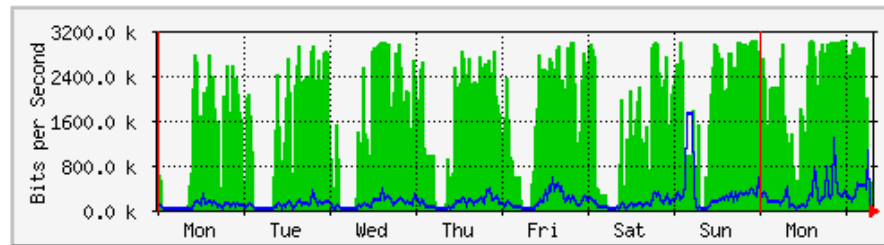

LAPORAN PENGGUNAAN BANDWIDTH DI Kampus UniMAP (MEI 2019)

Disediakan oleh: Mohd Zhafri B. Norzalli

Tarikh: 11/6/2019

MRTG – Kampus Simpang Empat

'Weekly' Graph (30 Minute Average)

	Max	Average	Current
In	3022.8 kb/s (18.9%)	1649.9 kb/s (10.3%)	455.0 kb/s (2.8%)
Out	1698.4 kb/s (10.6%)	159.0 kb/s (1.0%)	62.4 kb/s (0.4%)

'Monthly' Graph (2 Hour Average)

	Max	Average	Current
In	3043.1 kb/s (19.0%)	2062.7 kb/s (12.9%)	2112.6 kb/s (13.2%)
Out	2158.3 kb/s (13.5%)	224.0 kb/s (1.4%)	562.1 kb/s (3.5%)

MRTG – Kampus Wang Ulu

'Weekly' Graph (30 Minute Average)

	Max	Average	Current
In	344.2 Mb/s (17.2%)	112.4 Mb/s (5.6%)	108.4 Mb/s (5.4%)
Out	42.0 Mb/s (2.1%)	6735.4 kb/s (0.3%)	7805.6 kb/s (0.4%)

'Monthly' Graph (2 Hour Average)

	Max	Average	Current
In	557.2 Mb/s (27.9%)	246.8 Mb/s (12.3%)	90.0 Mb/s (4.5%)
Out	54.2 Mb/s (2.7%)	16.2 Mb/s (0.8%)	9716.1 kb/s (0.5%)