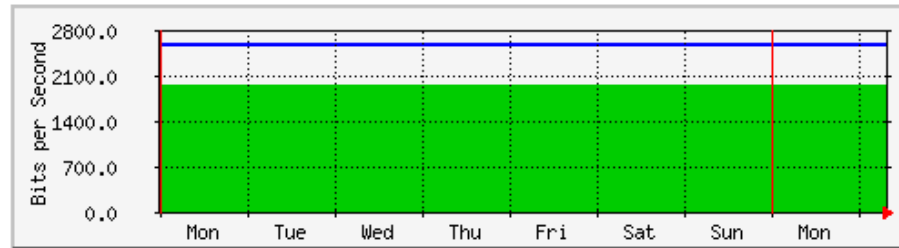

MRTG – Kampus Uniciti

'Weekly' Graph (30 Minute Average)

	Max	Average	Current
In	207.9 Mb/s (20.8%)	50.2 Mb/s (5.0%)	39.8 Mb/s (4.0%)
Out	31.3 Mb/s (3.1%)	2677.6 kb/s (0.3%)	4093.8 kb/s (0.4%)

'Monthly' Graph (2 Hour Average)

	Max	Average	Current
In	236.7 Mb/s (23.7%)	105.9 Mb/s (10.6%)	45.2 Mb/s (4.5%)
Out	23.3 Mb/s (2.3%)	5018.0 kb/s (0.5%)	7708.8 kb/s (0.8%)

MRTG – Kampus Agrotek

'Weekly' Graph (30 Minute Average)

	Max	Average	Current
In	1012.6 kb/s (65.6%)	260.9 kb/s (16.9%)	597.6 kb/s (38.7%)
Out	982.1 kb/s (63.6%)	34.8 kb/s (2.3%)	40.2 kb/s (2.6%)

'Monthly' Graph (2 Hour Average)

	Max	Average	Current
In	990.2 kb/s (64.1%)	334.3 kb/s (21.6%)	106.1 kb/s (6.9%)
Out	966.3 kb/s (62.6%)	47.4 kb/s (3.1%)	14.1 kb/s (0.9%)

MRTG – Jabatan Keselamatan

'Weekly' Graph (30 Minute Average)