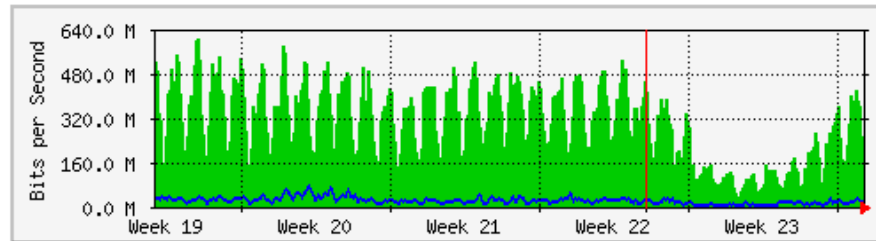

'Monthly' Graph (2 Hour Average)

	Max	Average	Current
In	12.4 Mb/s (0.3%)	1228.9 kb/s (0.0%)	282.4 kb/s (0.0%)
Out	133.2 Mb/s (3.1%)	26.6 Mb/s (0.6%)	13.3 Mb/s (0.3%)

MRTG – PFI 2

'Weekly' Graph (30 Minute Average)

	Max	Average	Current
In	440.3 Mb/s (44.0%)	150.7 Mb/s (15.1%)	177.7 Mb/s (17.8%)
Out	64.6 Mb/s (6.5%)	9427.6 kb/s (0.9%)	11.3 Mb/s (1.1%)

'Monthly' Graph (2 Hour Average)

	Max	Average	Current
In	602.7 Mb/s (60.3%)	296.3 Mb/s (29.6%)	154.5 Mb/s (15.5%)
Out	73.3 Mb/s (7.3%)	19.7 Mb/s (2.0%)	9467.7 kb/s (0.9%)