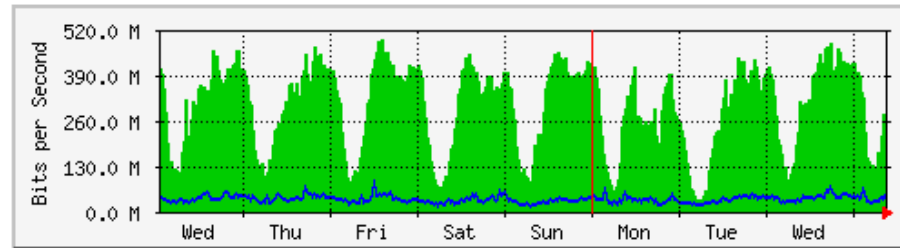

**'Monthly' Graph (2 Hour Average)**

	Max	Average	Current
<b>In</b>	384.3 Mb/s (38.4%)	172.4 Mb/s (17.2%)	86.6 Mb/s (8.7%)
<b>Out</b>	72.1 Mb/s (7.2%)	10.0 Mb/s (1.0%)	8599.1 kb/s (0.9%)

# MRTG – Kampus Agrotek

**'Weekly' Graph (30 Minute Average)**

	Max	Average	Current
<b>In</b>	923.1 kb/s (59.8%)	277.6 kb/s (18.0%)	161.8 kb/s (10.5%)
<b>Out</b>	1087.3 kb/s (70.4%)	59.2 kb/s (3.8%)	10.3 kb/s (0.7%)

**'Monthly' Graph (2 Hour Average)**

	Max	Average	Current
<b>In</b>	837.8 kb/s (54.3%)	317.4 kb/s (20.6%)	118.8 kb/s (7.7%)
<b>Out</b>	709.5 kb/s (45.9%)	43.3 kb/s (2.8%)	14.7 kb/s (0.9%)

# MRTG - KWSP

**'Weekly' Graph (30 Minute Average)**

	Max	Average	Current
In	489.4 Mb/s (24.5%)	296.8 Mb/s (14.8%)	277.9 Mb/s (13.9%)
Out	85.8 Mb/s (4.3%)	34.1 Mb/s (1.7%)	26.9 Mb/s (1.3%)

**'Monthly' Graph (2 Hour Average)**