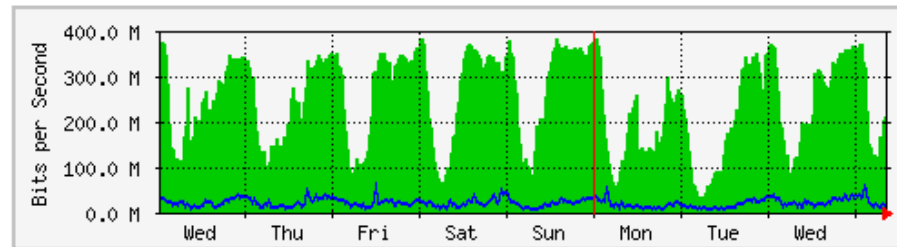

MRTG – Kampus Wang Ulu

'Weekly' Graph (30 Minute Average)

	Max	Average	Current
In	383.3 Mb/s (19.2%)	239.0 Mb/s (11.9%)	211.2 Mb/s (10.6%)
Out	61.6 Mb/s (3.1%)	19.4 Mb/s (1.0%)	18.4 Mb/s (0.9%)