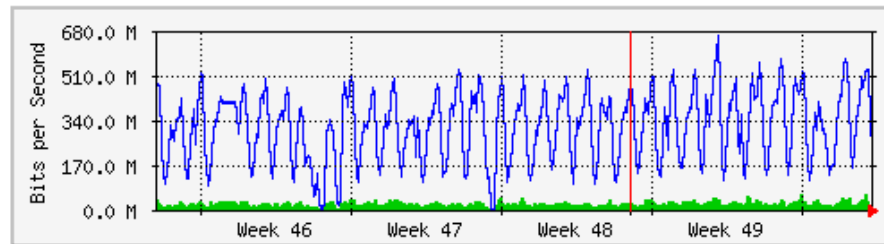

'Monthly' Graph (2 Hour Average)

	Max	Average	Current
In	57.5 Mb/s (5.7%)	21.1 Mb/s (2.1%)	16.4 Mb/s (1.6%)
Out	653.8 Mb/s (65.4%)	313.3 Mb/s (31.3%)	227.4 Mb/s (22.7%)