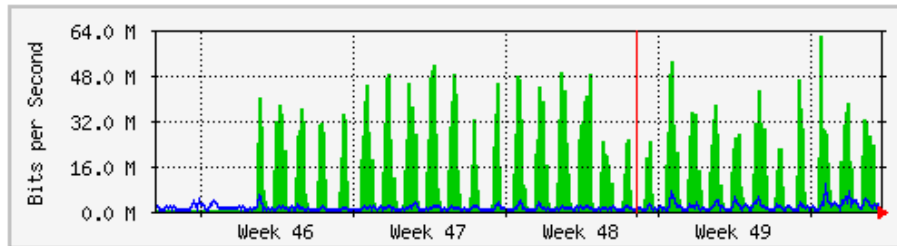

'Monthly' Graph (2 Hour Average)

	Max	Average	Current
In	62.0 Mb/s (1.4%)	11.6 Mb/s (0.3%)	1104.8 kb/s (0.0%)
Out	9054.9 kb/s (0.2%)	1079.2 kb/s (0.0%)	1134.0 kb/s (0.0%)