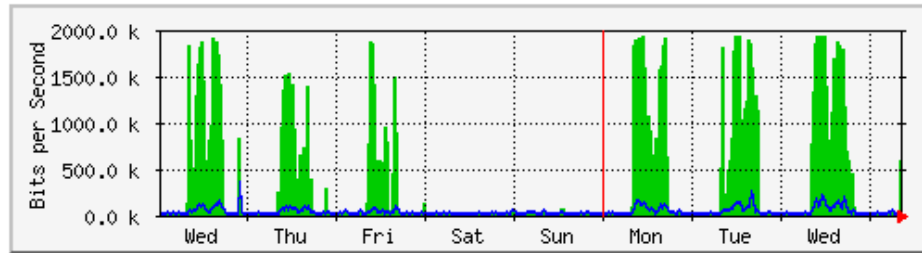

MRTG – Unit Kebudayaan dan Rekreasi

`Weekly' Graph (30 Minute Average)

	Max	Average	Current
In	1938.7 kb/s (24.2%)	348.0 kb/s (4.4%)	581.9 kb/s (7.3%)
Out	352.7 kb/s (4.4%)	31.8 kb/s (0.4%)	52.4 kb/s (0.7%)