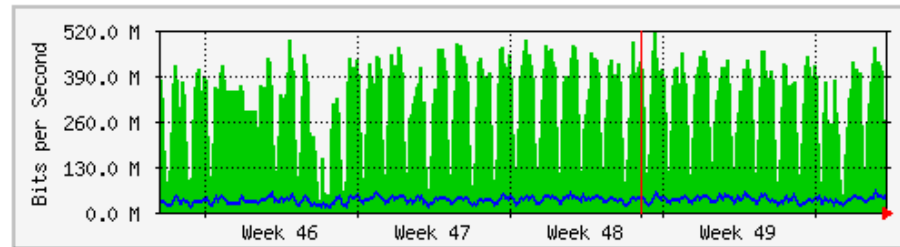

**'Monthly' Graph (2 Hour Average)**

	Max	Average	Current
<b>In</b>	837.8 kb/s (54.3%)	317.4 kb/s (20.6%)	118.8 kb/s (7.7%)
<b>Out</b>	709.5 kb/s (45.9%)	43.3 kb/s (2.8%)	14.7 kb/s (0.9%)

# MRTG - KWSP

**'Weekly' Graph (30 Minute Average)**

	Max	Average	Current
In	489.4 Mb/s (24.5%)	296.8 Mb/s (14.8%)	277.9 Mb/s (13.9%)
Out	85.8 Mb/s (4.3%)	34.1 Mb/s (1.7%)	26.9 Mb/s (1.3%)

**'Monthly' Graph (2 Hour Average)**