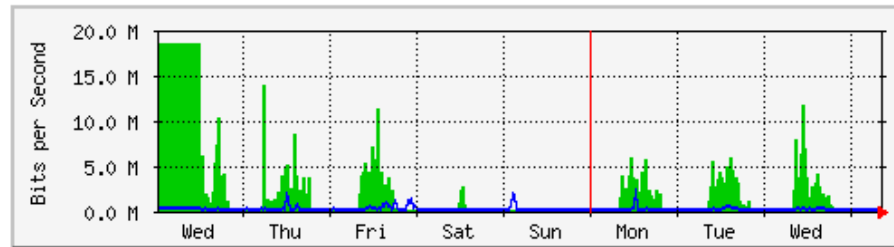

MRTG – Bumita Blok C (Staf)

'Weekly' Graph (30 Minute Average)

	Max	Average	Current
In	18.4 Mb/s (18.4%)	2109.9 kb/s (2.1%)	499.5 kb/s (0.5%)
Out	2362.4 kb/s (2.4%)	119.8 kb/s (0.1%)	36.3 kb/s (0.0%)