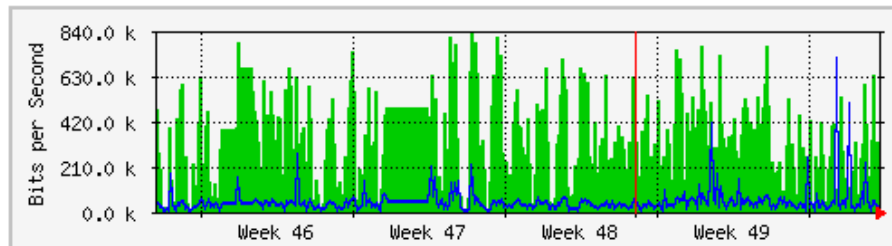

'Monthly' Graph (2 Hour Average)

	Max	Average	Current
In	837.8 kb/s (54.3%)	317.4 kb/s (20.6%)	118.8 kb/s (7.7%)
Out	709.5 kb/s (45.9%)	43.3 kb/s (2.8%)	14.7 kb/s (0.9%)