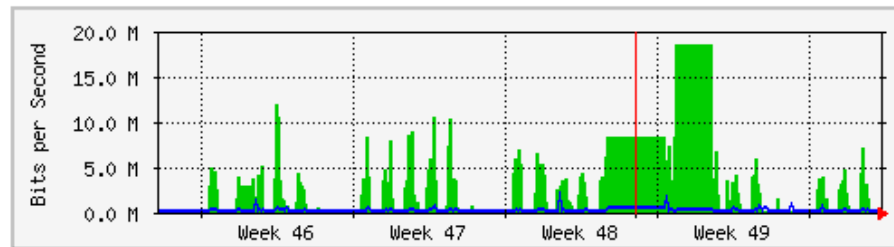

'Monthly' Graph (2 Hour Average)

	Max	Average	Current
In	18.4 Mb/s (18.4%)	2822.0 kb/s (2.8%)	14.3 kb/s (0.0%)
Out	2197.4 kb/s (2.2%)	138.8 kb/s (0.1%)	10.3 kb/s (0.0%)