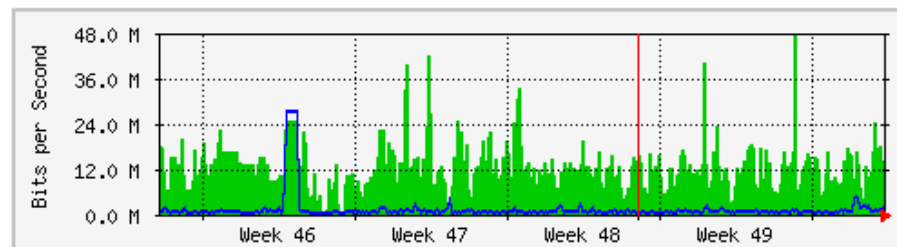

`Monthly' Graph (2 Hour Average)

	Max	Average	Current
In	47.2 Mb/s (4.7%)	11.7 Mb/s (1.2%)	14.1 Mb/s (1.4%)
Out	27.4 Mb/s (2.7%)	1169.2 kb/s (0.1%)	839.2 kb/s (0.1%)