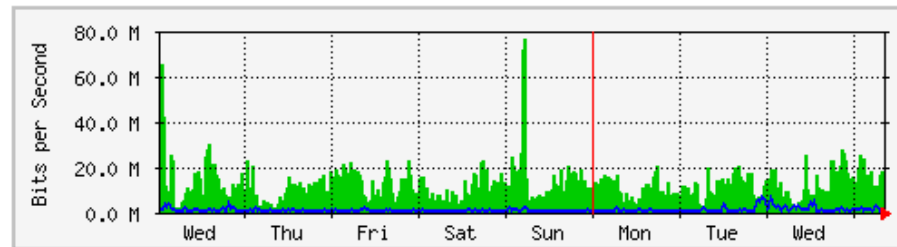

MRTG – Bumita Blok B

`Weekly' Graph (30 Minute Average)

	Max	Average	Current
In	76.0 Mb/s (7.6%)	11.9 Mb/s (1.2%)	10.5 Mb/s (1.1%)
Out	7164.1 kb/s (0.7%)	865.1 kb/s (0.1%)	397.9 kb/s (0.0%)