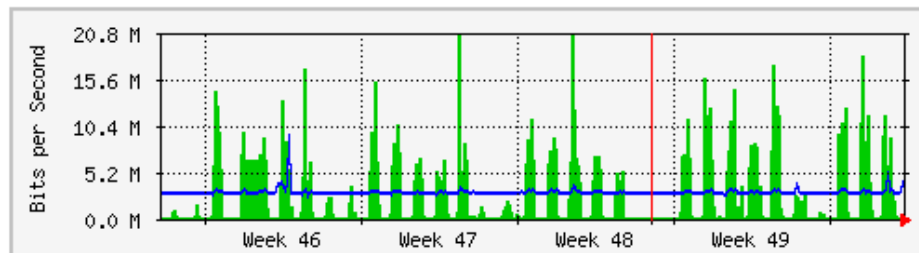

'Monthly' Graph (2 Hour Average)

	Max	Average	Current
In	20.8 Mb/s (2.1%)	2679.4 kb/s (0.3%)	267.4 kb/s (0.0%)
Out	9197.3 kb/s (0.9%)	2875.2 kb/s (0.3%)	3889.9 kb/s (0.4%)