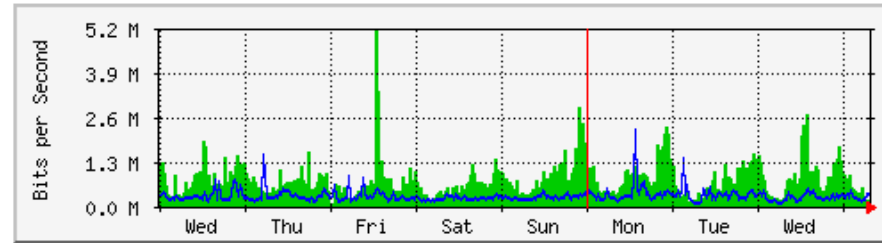

MRTG – PFI

'Weekly' Graph (30 Minute Average)

	Max	Average	Current
In	5115.0 kb/s (0.1%)	735.2 kb/s (0.0%)	173.4 kb/s (0.0%)
Out	2196.8 kb/s (0.1%)	281.9 kb/s (0.0%)	350.5 kb/s (0.0%)