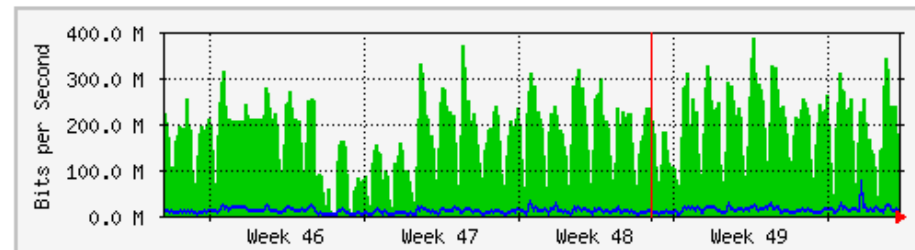

**'Monthly' Graph (2 Hour Average)**

	Max	Average	Current
<b>In</b>	384.6 Mb/s (19.2%)	246.0 Mb/s (12.3%)	126.8 Mb/s (6.3%)
<b>Out</b>	44.0 Mb/s (2.2%)	18.3 Mb/s (0.9%)	13.9 Mb/s (0.7%)

# MRTG – Kampus Uniciti

**'Weekly' Graph (30 Minute Average)**

	Max	Average	Current
<b>In</b>	409.4 Mb/s (40.9%)	195.4 Mb/s (19.5%)	111.6 Mb/s (11.2%)
<b>Out</b>	90.0 Mb/s (9.0%)	12.8 Mb/s (1.3%)	6365.3 kb/s (0.6%)

**'Monthly' Graph (2 Hour Average)**

	Max	Average	Current
<b>In</b>	384.3 Mb/s (38.4%)	172.4 Mb/s (17.2%)	86.6 Mb/s (8.7%)
<b>Out</b>	72.1 Mb/s (7.2%)	10.0 Mb/s (1.0%)	8599.1 kb/s (0.9%)