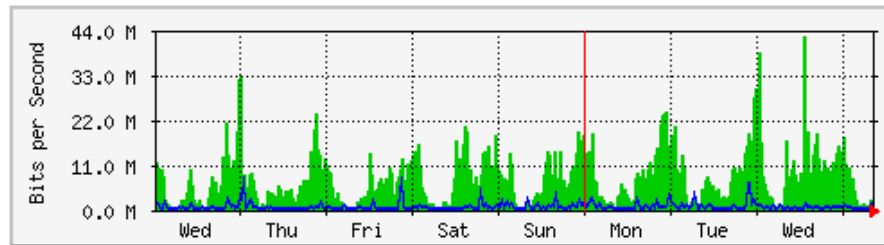

# MRTG – Kampus Simpang Empat

**`Weekly' Graph (30 Minute Average)**

	Max	Average	Current
<b>In</b>	42.4 Mb/s (42.4%)	7471.3 kb/s (7.5%)	1339.0 kb/s (1.3%)
<b>Out</b>	7792.3 kb/s (7.8%)	655.6 kb/s (0.7%)	254.5 kb/s (0.3%)