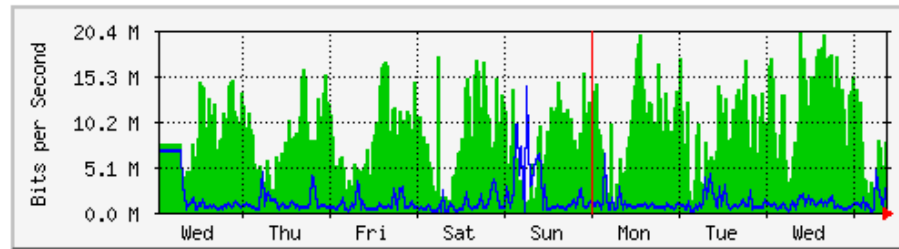

MRTG – Bumita Blok A

'Weekly' Graph (30 Minute Average)

	Max	Average	Current
In	20.1 Mb/s (20.1%)	8830.3 kb/s (8.8%)	7804.7 kb/s (7.8%)
Out	14.0 Mb/s (14.0%)	1268.9 kb/s (1.3%)	1091.0 kb/s (1.1%)