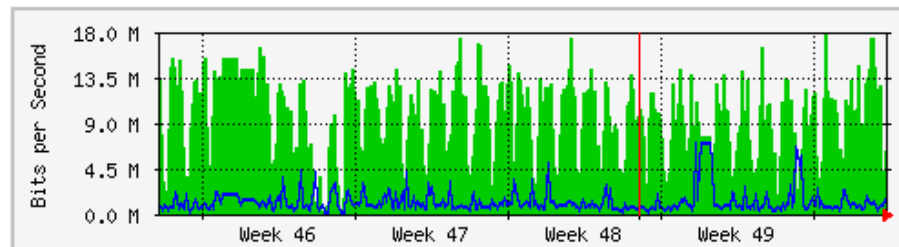

# MRTG – Library Pauh Putra

**'Weekly' Graph (30 Minute Average)**

	Max	Average	Current
In	76.7 Mb/s (1.8%)	12.8 Mb/s (0.3%)	4474.9 kb/s (0.1%)
Out	17.8 Mb/s (0.4%)	1768.4 kb/s (0.0%)	4811.9 kb/s (0.1%)

**'Monthly' Graph (2 Hour Average)**

	Max	Average	Current
In	62.0 Mb/s (1.4%)	11.6 Mb/s (0.3%)	1104.8 kb/s (0.0%)
Out	9054.9 kb/s (0.2%)	1079.2 kb/s (0.0%)	1134.0 kb/s (0.0%)

# MRTG – Bumita Blok A

**'Weekly' Graph (30 Minute Average)**

	Max	Average	Current
In	20.1 Mb/s (20.1%)	8830.3 kb/s (8.8%)	7804.7 kb/s (7.8%)
Out	14.0 Mb/s (14.0%)	1268.9 kb/s (1.3%)	1091.0 kb/s (1.1%)

**'Monthly' Graph (2 Hour Average)**