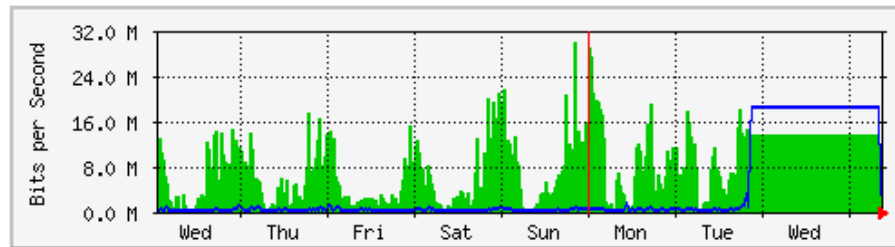

MRTG – Bumita Blok C (Student)

'Weekly' Graph (30 Minute Average)

	Max	Average	Current
In	30.0 Mb/s (30.0%)	7783.8 kb/s (7.8%)	2329.5 kb/s (2.3%)
Out	18.3 Mb/s (18.3%)	3517.4 kb/s (3.5%)	85.4 kb/s (0.1%)