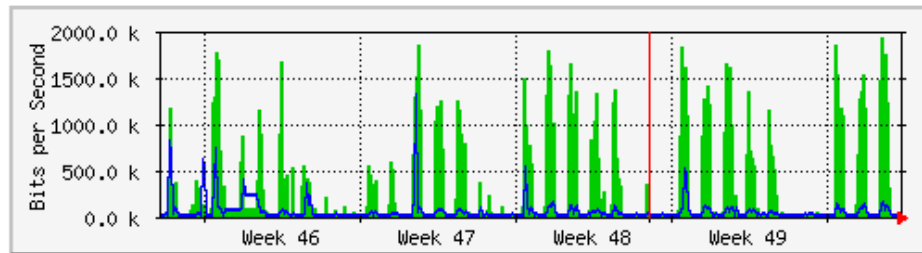

**'Monthly' Graph (2 Hour Average)**

	Max	Average	Current
In	20.8 Mb/s (2.1%)	2679.4 kb/s (0.3%)	267.4 kb/s (0.0%)
Out	9197.3 kb/s (0.9%)	2875.2 kb/s (0.3%)	3889.9 kb/s (0.4%)

# MRTG – Unit Kebudayaan dan Rekreasi

**`Weekly' Graph (30 Minute Average)**

	Max	Average	Current
<b>In</b>	1938.7 kb/s (24.2%)	348.0 kb/s (4.4%)	581.9 kb/s (7.3%)
<b>Out</b>	352.7 kb/s (4.4%)	31.8 kb/s (0.4%)	52.4 kb/s (0.7%)

**`Monthly' Graph (2 Hour Average)**

	Max	Average	Current
<b>In</b>	1932.7 kb/s (24.2%)	299.5 kb/s (3.7%)	7656.0 b/s (0.1%)
<b>Out</b>	1317.2 kb/s (16.5%)	51.0 kb/s (0.6%)	6728.0 b/s (0.1%)