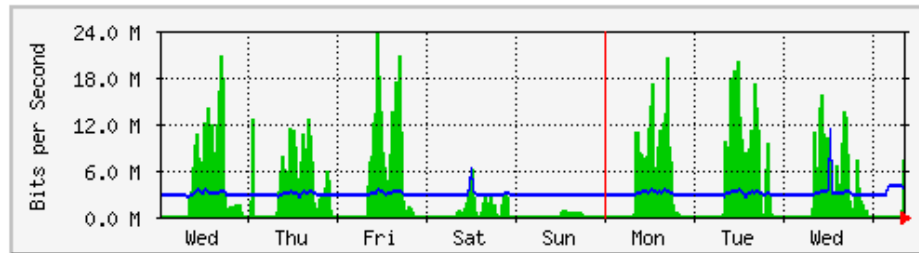

MRTG – Jabatan Bendahari

'Weekly' Graph (30 Minute Average)

	Max	Average	Current
In	23.6 Mb/s (2.4%)	3344.9 kb/s (0.3%)	7271.2 kb/s (0.7%)
Out	11.2 Mb/s (1.1%)	2921.9 kb/s (0.3%)	3500.2 kb/s (0.4%)