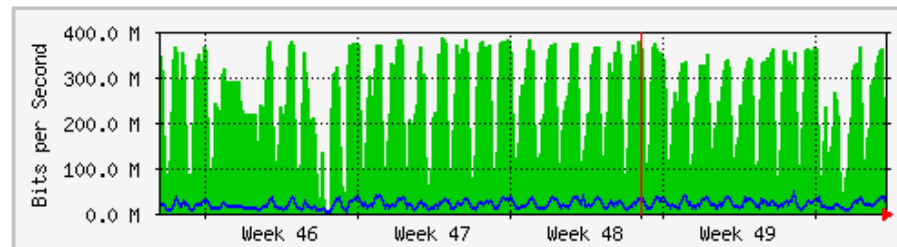

'Monthly' Graph (2 Hour Average)

	Max	Average	Current
In	384.6 Mb/s (19.2%)	246.0 Mb/s (12.3%)	126.8 Mb/s (6.3%)
Out	44.0 Mb/s (2.2%)	18.3 Mb/s (0.9%)	13.9 Mb/s (0.7%)