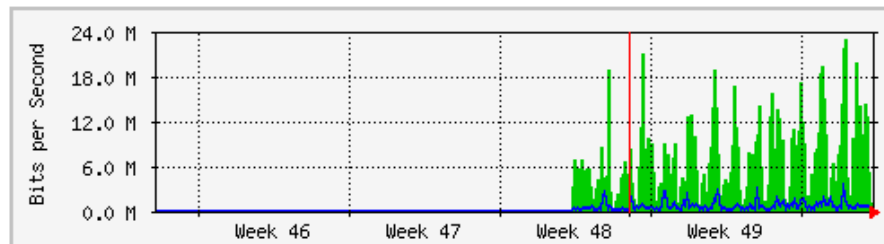

`Monthly' Graph (2 Hour Average)

	Max	Average	Current
In	22.8 Mb/s (22.8%)	6615.3 kb/s (6.6%)	1054.5 kb/s (1.1%)
Out	3551.9 kb/s (3.6%)	615.9 kb/s (0.6%)	584.7 kb/s (0.6%)