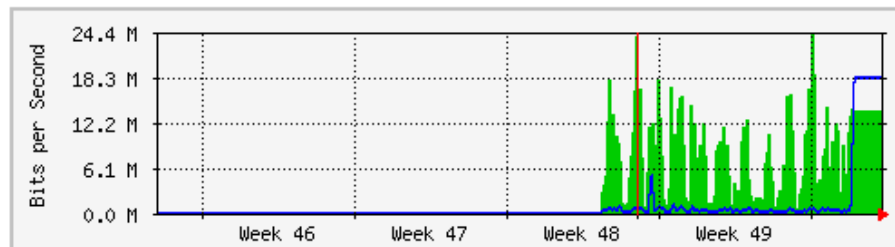

'Monthly' Graph (2 Hour Average)

	Max	Average	Current
In	24.2 Mb/s (24.2%)	8079.1 kb/s (8.1%)	13.7 Mb/s (13.7%)
Out	18.3 Mb/s (18.3%)	2338.0 kb/s (2.3%)	18.3 Mb/s (18.3%)