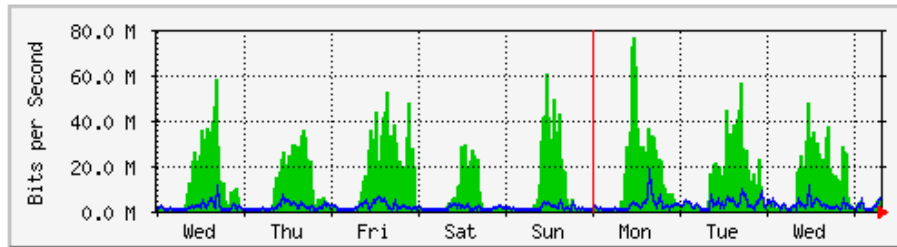

MRTG – Library Pauh Putra

'Weekly' Graph (30 Minute Average)

	Max	Average	Current
In	76.7 Mb/s (1.8%)	12.8 Mb/s (0.3%)	4474.9 kb/s (0.1%)
Out	17.8 Mb/s (0.4%)	1768.4 kb/s (0.0%)	4811.9 kb/s (0.1%)