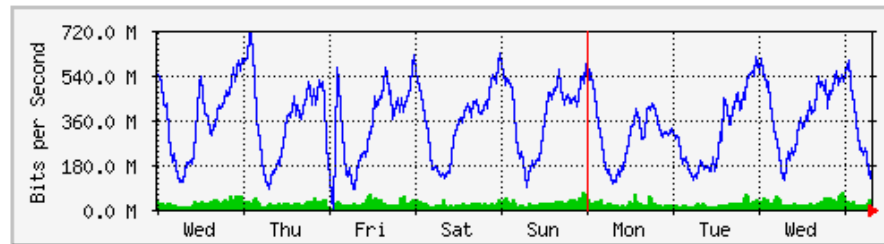

MRTG – PFI 2

'Weekly' Graph (30 Minute Average)

	Max	Average	Current
In	71.7 Mb/s (7.2%)	24.7 Mb/s (2.5%)	20.9 Mb/s (2.1%)
Out	700.3 Mb/s (70.0%)	349.4 Mb/s (34.9%)	174.8 Mb/s (17.5%)