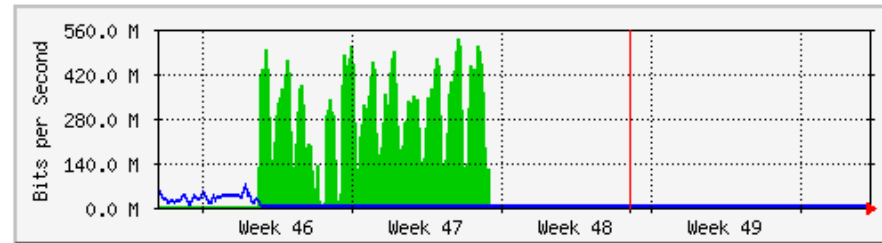

# MRTG – Unit Kebudayaan dan Rekreasi

**`Weekly' Graph (30 Minute Average)**

	Max	Average	Current
<b>In</b>	1938.7 kb/s (24.2%)	348.0 kb/s (4.4%)	581.9 kb/s (7.3%)
<b>Out</b>	352.7 kb/s (4.4%)	31.8 kb/s (0.4%)	52.4 kb/s (0.7%)

**`Monthly' Graph (2 Hour Average)**

	Max	Average	Current
<b>In</b>	1932.7 kb/s (24.2%)	299.5 kb/s (3.7%)	7656.0 b/s (0.1%)
<b>Out</b>	1317.2 kb/s (16.5%)	51.0 kb/s (0.6%)	6728.0 b/s (0.1%)

# MRTG – PFI

**'Weekly' Graph (30 Minute Average)**

	Max	Average	Current
In	5115.0 kb/s (0.1%)	735.2 kb/s (0.0%)	173.4 kb/s (0.0%)
Out	2196.8 kb/s (0.1%)	281.9 kb/s (0.0%)	350.5 kb/s (0.0%)

**'Monthly' Graph (2 Hour Average)**