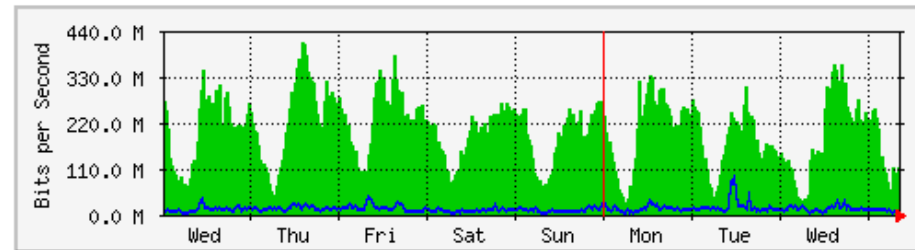

MRTG – Kampus Uniciti

'Weekly' Graph (30 Minute Average)

	Max	Average	Current
In	409.4 Mb/s (40.9%)	195.4 Mb/s (19.5%)	111.6 Mb/s (11.2%)
Out	90.0 Mb/s (9.0%)	12.8 Mb/s (1.3%)	6365.3 kb/s (0.6%)