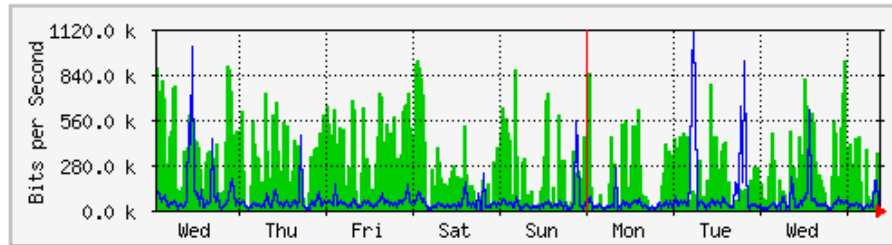

MRTG – Kampus Agrotek

'Weekly' Graph (30 Minute Average)

	Max	Average	Current
In	923.1 kb/s (59.8%)	277.6 kb/s (18.0%)	161.8 kb/s (10.5%)
Out	1087.3 kb/s (70.4%)	59.2 kb/s (3.8%)	10.3 kb/s (0.7%)