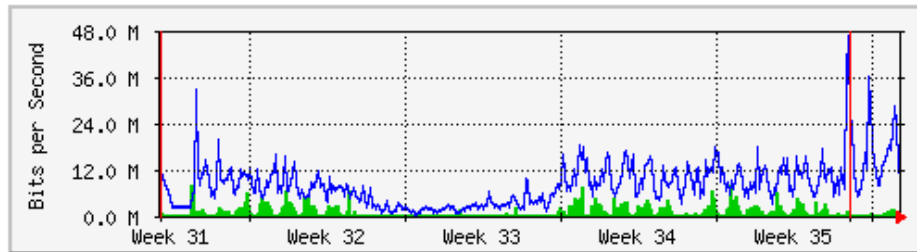

	Max	Average	Current
In	19.3 Mb/s (1.9%)	2293.2 kb/s (0.2%)	8529.0 kb/s (0.9%)
Out	4693.3 kb/s (0.5%)	3237.0 kb/s (0.3%)	3894.2 kb/s (0.4%)

MRTG – Unit Kebudayaan dan Rekreasi

'Weekly' Graph (30 Minute Average)

	Max	Average	Current
In	1934.9 kb/s (24.2%)	320.2 kb/s (4.0%)	348.3 kb/s (4.4%)
Out	1333.2 kb/s (16.7%)	51.2 kb/s (0.6%)	47.8 kb/s (0.6%)

'Monthly' Graph (2 Hour Average)

	Max	Average	Current
In	1927.2 kb/s (24.1%)	305.1 kb/s (3.8%)	816.4 kb/s (10.2%)
Out	971.9 kb/s (12.1%)	43.9 kb/s (0.5%)	574.6 kb/s (7.2%)

MRTG – PFI

'Weekly' Graph (30 Minute Average)

	Max	Average	Current
In	11.7 Mb/s (0.3%)	1109.5 kb/s (0.0%)	1069.7 kb/s (0.0%)
Out	71.6 Mb/s (1.7%)	11.7 Mb/s (0.3%)	21.9 Mb/s (0.5%)

'Monthly' Graph (2 Hour Average)