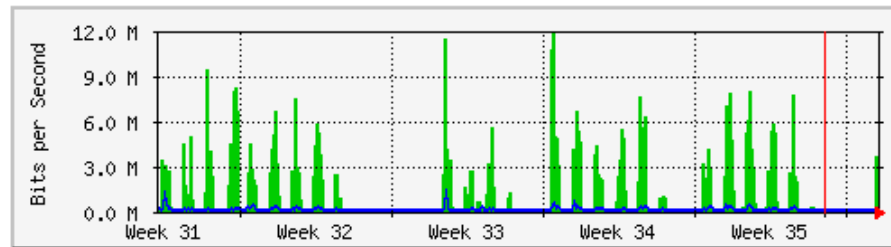

`Monthly' Graph (2 Hour Average)

	Max	Average	Current
In	13.8 Mb/s (1.4%)	1573.1 kb/s (0.2%)	10.9 Mb/s (1.1%)
Out	1106.9 kb/s (0.1%)	75.8 kb/s (0.0%)	463.9 kb/s (0.0%)

MRTG – Bumita Blok C (Student)

`Weekly' Graph (30 Minute Average)

	Max	Average	Current
In	8999.6 kb/s (0.9%)	627.2 kb/s (0.1%)	708.6 kb/s (0.1%)
Out	1901.0 kb/s (0.2%)	62.6 kb/s (0.0%)	41.7 kb/s (0.0%)

`Monthly' Graph (2 Hour Average)

	Max	Average	Current
In	5726.5 kb/s (0.6%)	516.3 kb/s (0.1%)	14.2 kb/s (0.0%)
Out	1355.2 kb/s (0.1%)	39.4 kb/s (0.0%)	195.4 kb/s (0.0%)

MRTG – Bumita Blok C (Staf)

'Weekly' Graph (30 Minute Average)

	Max	Average	Current
In	16.2 Mb/s (16.2%)	1204.5 kb/s (1.2%)	4330.2 kb/s (4.3%)
Out	1260.9 kb/s (1.3%)	65.1 kb/s (0.1%)	155.9 kb/s (0.2%)

'Monthly' Graph (2 Hour Average)