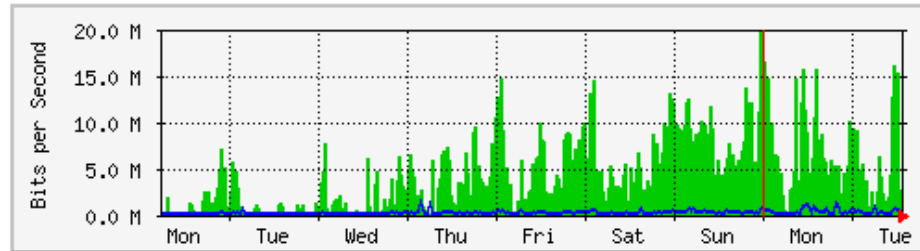

	Max	Average	Current
In	49.2 Mb/s (1.1%)	5855.0 kb/s (0.1%)	44.5 Mb/s (1.0%)
Out	7580.1 kb/s (0.2%)	275.4 kb/s (0.0%)	1220.3 kb/s (0.0%)

`Monthly' Graph (2 Hour Average)

	Max	Average	Current
In	32.0 Mb/s (0.7%)	5356.7 kb/s (0.1%)	32.0 Mb/s (0.7%)
Out	4916.9 kb/s (0.1%)	289.8 kb/s (0.0%)	683.8 kb/s (0.0%)

MRTG – Bumita Blok A

`Weekly' Graph (30 Minute Average)

	Max	Average	Current
In	18.3 Mb/s (18.3%)	3288.1 kb/s (3.3%)	12.1 Mb/s (12.1%)
Out	6740.8 kb/s (6.7%)	292.3 kb/s (0.3%)	251.4 kb/s (0.3%)

`Monthly' Graph (2 Hour Average)

	Max	Average	Current
In	13.1 Mb/s (13.1%)	1566.6 kb/s (1.6%)	7200.5 kb/s (7.2%)
Out	3912.8 kb/s (3.9%)	123.1 kb/s (0.1%)	603.8 kb/s (0.6%)

MRTG – Bumita Blok B

`Weekly' Graph (30 Minute Average)

	Max	Average	Current
In	19.7 Mb/s (2.0%)	4195.8 kb/s (0.4%)	2645.2 kb/s (0.3%)
Out	1429.5 kb/s (0.1%)	194.9 kb/s (0.0%)	120.4 kb/s (0.0%)

`Monthly' Graph (2 Hour Average)

	Max	Average	Current
In	13.8 Mb/s (1.4%)	1573.1 kb/s (0.2%)	10.9 Mb/s (1.1%)
Out	1106.9 kb/s (0.1%)	75.8 kb/s (0.0%)	463.9 kb/s (0.0%)

MRTG – Bumita Blok C (Student)

`Weekly' Graph (30 Minute Average)