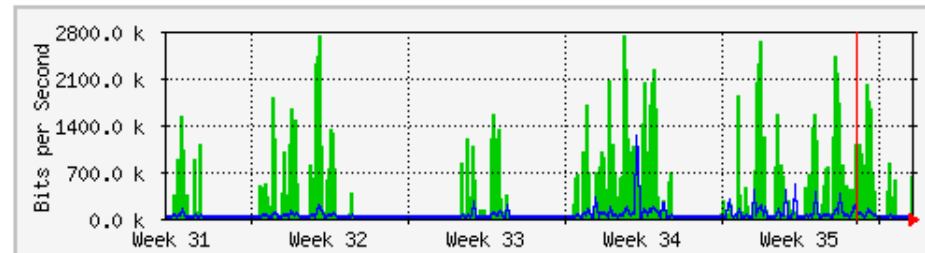

LAPORAN PENGGUNAAN BANDWIDTH DI Kampus UniMAP (OGOS 2019)

Disediakan oleh: Mohd Zhafri B. Norzalli

Tarikh: 3/9/2019

MRTG – Kampus Simpang Empat

`Weekly' Graph (30 Minute Average)

	Max	Average	Current
In	2816.0 kb/s (17.6%)	516.5 kb/s (3.2%)	624.2 kb/s (3.9%)
Out	1616.5 kb/s (10.1%)	63.9 kb/s (0.4%)	29.3 kb/s (0.2%)

`Monthly' Graph (2 Hour Average)

	Max	Average	Current
In	2739.9 kb/s (17.1%)	350.2 kb/s (2.2%)	632.1 kb/s (4.0%)
Out	1228.1 kb/s (7.7%)	43.0 kb/s (0.3%)	62.9 kb/s (0.4%)

MRTG – Kampus Wang Ulu

'Weekly' Graph (30 Minute Average)

	Max	Average	Current
In	136.4 Mb/s (6.8%)	34.2 Mb/s (1.7%)	136.4 Mb/s (6.8%)
Out	10.3 Mb/s (0.5%)	1394.6 kb/s (0.1%)	10.3 Mb/s (0.5%)

'Monthly' Graph (2 Hour Average)

	Max	Average	Current
In	90.8 Mb/s (4.5%)	19.0 Mb/s (1.0%)	83.9 Mb/s (4.2%)
Out	11.1 Mb/s (0.6%)	1201.1 kb/s (0.1%)	2601.0 kb/s (0.1%)