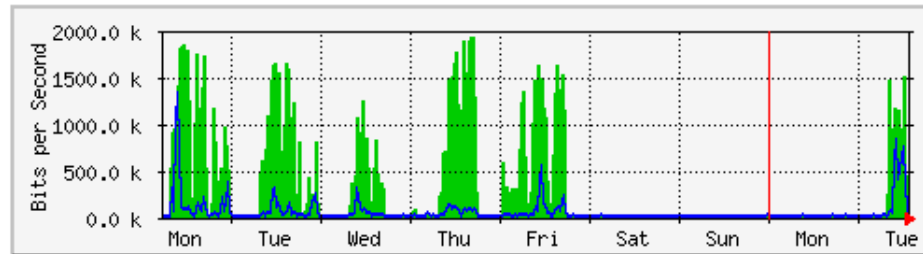

	Max	Average	Current
In	251.4 Mb/s (12.6%)	44.4 Mb/s (2.2%)	251.4 Mb/s (12.6%)
Out	46.4 Mb/s (2.3%)	16.7 Mb/s (0.8%)	28.8 Mb/s (1.4%)

'Monthly' Graph (2 Hour Average)

	Max	Average	Current
In	191.5 Mb/s (9.6%)	40.6 Mb/s (2.0%)	113.9 Mb/s (5.7%)
Out	38.2 Mb/s (1.9%)	17.6 Mb/s (0.9%)	24.2 Mb/s (1.2%)

MRTG – Jabatan Bendahari

'Weekly' Graph (30 Minute Average)

	Max	Average	Current
In	37.7 Mb/s (3.8%)	2409.9 kb/s (0.2%)	3859.0 kb/s (0.4%)
Out	4812.3 kb/s (0.5%)	2413.0 kb/s (0.2%)	3538.9 kb/s (0.4%)

'Monthly' Graph (2 Hour Average)

	Max	Average	Current
In	19.3 Mb/s (1.9%)	2293.2 kb/s (0.2%)	8529.0 kb/s (0.9%)
Out	4693.3 kb/s (0.5%)	3237.0 kb/s (0.3%)	3894.2 kb/s (0.4%)

MRTG – Unit Kebudayaan dan Rekreasi

'Weekly' Graph (30 Minute Average)

	Max	Average	Current
In	1934.9 kb/s (24.2%)	320.2 kb/s (4.0%)	348.3 kb/s (4.4%)
Out	1333.2 kb/s (16.7%)	51.2 kb/s (0.6%)	47.8 kb/s (0.6%)

'Monthly' Graph (2 Hour Average)

	Max	Average	Current
In	1927.2 kb/s (24.1%)	305.1 kb/s (3.8%)	816.4 kb/s (10.2%)
Out	971.9 kb/s (12.1%)	43.9 kb/s (0.5%)	574.6 kb/s (7.2%)