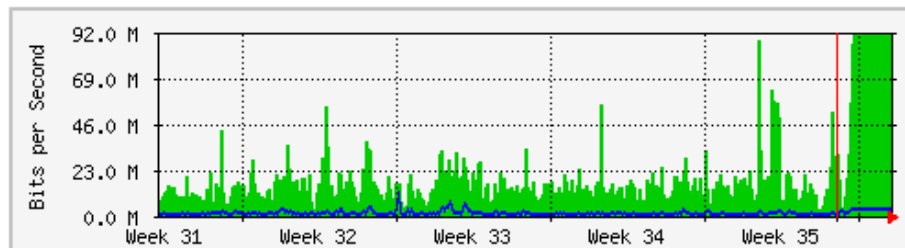

`Monthly' Graph (2 Hour Average)

	Max	Average	Current
In	2739.9 kb/s (17.1%)	350.2 kb/s (2.2%)	632.1 kb/s (4.0%)
Out	1228.1 kb/s (7.7%)	43.0 kb/s (0.3%)	62.9 kb/s (0.4%)

MRTG – Kampus Wang Ulu

'Weekly' Graph (30 Minute Average)

	Max	Average	Current
In	136.4 Mb/s (6.8%)	34.2 Mb/s (1.7%)	136.4 Mb/s (6.8%)
Out	10.3 Mb/s (0.5%)	1394.6 kb/s (0.1%)	10.3 Mb/s (0.5%)

'Monthly' Graph (2 Hour Average)

	Max	Average	Current
In	90.8 Mb/s (4.5%)	19.0 Mb/s (1.0%)	83.9 Mb/s (4.2%)
Out	11.1 Mb/s (0.6%)	1201.1 kb/s (0.1%)	2601.0 kb/s (0.1%)