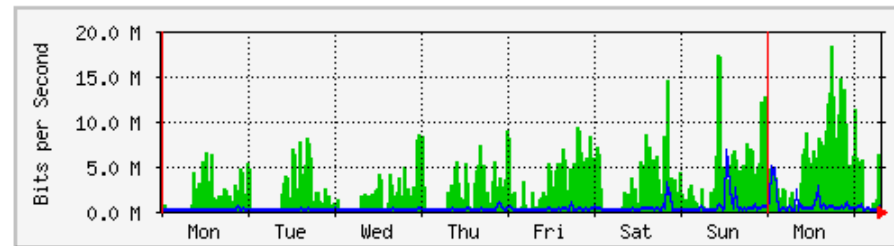

'Monthly' Graph (2 Hour Average)

	Max	Average	Current
In	40.2 Mb/s (4.0%)	5255.4 kb/s (0.5%)	8305.0 kb/s (0.8%)
Out	341.5 Mb/s (34.2%)	85.0 Mb/s (8.5%)	77.8 Mb/s (7.8%)

MRTG – Library Pauh Putra

`Weekly' Graph (30 Minute Average)

	Max	Average	Current
In	49.2 Mb/s (1.1%)	5855.0 kb/s (0.1%)	44.5 Mb/s (1.0%)
Out	7580.1 kb/s (0.2%)	275.4 kb/s (0.0%)	1220.3 kb/s (0.0%)

`Monthly' Graph (2 Hour Average)

	Max	Average	Current
In	32.0 Mb/s (0.7%)	5356.7 kb/s (0.1%)	32.0 Mb/s (0.7%)
Out	4916.9 kb/s (0.1%)	289.8 kb/s (0.0%)	683.8 kb/s (0.0%)

MRTG – Bumita Blok A

`Weekly' Graph (30 Minute Average)

	Max	Average	Current
In	18.3 Mb/s (18.3%)	3288.1 kb/s (3.3%)	12.1 Mb/s (12.1%)
Out	6740.8 kb/s (6.7%)	292.3 kb/s (0.3%)	251.4 kb/s (0.3%)

`Monthly' Graph (2 Hour Average)