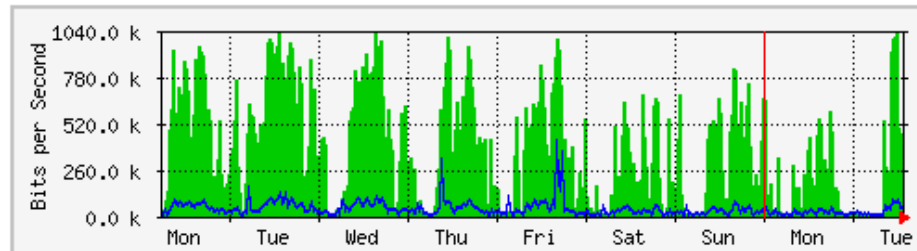

	Max	Average	Current
In	136.4 Mb/s (6.8%)	34.2 Mb/s (1.7%)	136.4 Mb/s (6.8%)
Out	10.3 Mb/s (0.5%)	1394.6 kb/s (0.1%)	10.3 Mb/s (0.5%)

'Monthly' Graph (2 Hour Average)

	Max	Average	Current
In	90.8 Mb/s (4.5%)	19.0 Mb/s (1.0%)	83.9 Mb/s (4.2%)
Out	11.1 Mb/s (0.6%)	1201.1 kb/s (0.1%)	2601.0 kb/s (0.1%)

MRTG – Kampus Uniciti

'Weekly' Graph (30 Minute Average)

	Max	Average	Current
In	303.9 Mb/s (30.4%)	94.9 Mb/s (9.5%)	278.3 Mb/s (27.8%)
Out	22.7 Mb/s (2.3%)	4872.0 kb/s (0.5%)	7862.8 kb/s (0.8%)

'Monthly' Graph (2 Hour Average)

	Max	Average	Current
In	226.9 Mb/s (22.7%)	62.2 Mb/s (6.2%)	199.1 Mb/s (19.9%)
Out	14.8 Mb/s (1.5%)	2986.4 kb/s (0.3%)	8730.5 kb/s (0.9%)

MRTG – Kampus Agrotek

'Weekly' Graph (30 Minute Average)

	Max	Average	Current
In	1024.9 kb/s (66.4%)	355.7 kb/s (23.0%)	445.9 kb/s (28.9%)
Out	416.0 kb/s (26.9%)	37.8 kb/s (2.4%)	46.8 kb/s (3.0%)

'Monthly' Graph (2 Hour Average)

	Max	Average	Current
In	1007.0 kb/s (65.2%)	376.4 kb/s (24.4%)	982.4 kb/s (63.6%)
Out	539.7 kb/s (35.0%)	38.7 kb/s (2.5%)	85.2 kb/s (5.5%)

MRTG - KWSP

'Weekly' Graph (30 Minute Average)