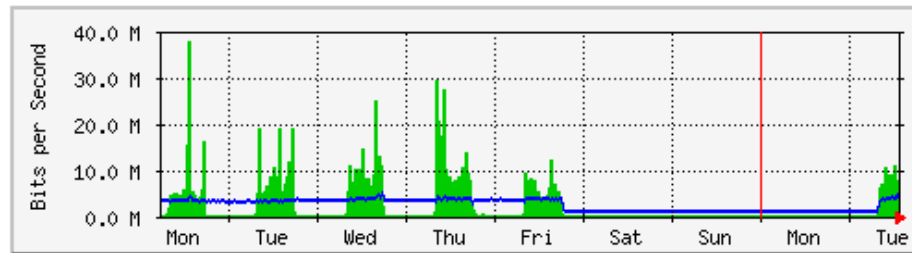

'Monthly' Graph (2 Hour Average)

	Max	Average	Current
In	1007.0 kb/s (65.2%)	376.4 kb/s (24.4%)	982.4 kb/s (63.6%)
Out	539.7 kb/s (35.0%)	38.7 kb/s (2.5%)	85.2 kb/s (5.5%)

MRTG - KWSP

'Weekly' Graph (30 Minute Average)

	Max	Average	Current
In	251.4 Mb/s (12.6%)	44.4 Mb/s (2.2%)	251.4 Mb/s (12.6%)
Out	46.4 Mb/s (2.3%)	16.7 Mb/s (0.8%)	28.8 Mb/s (1.4%)

'Monthly' Graph (2 Hour Average)

	Max	Average	Current
In	191.5 Mb/s (9.6%)	40.6 Mb/s (2.0%)	113.9 Mb/s (5.7%)
Out	38.2 Mb/s (1.9%)	17.6 Mb/s (0.9%)	24.2 Mb/s (1.2%)

MRTG – Jabatan Bendahari

'Weekly' Graph (30 Minute Average)

	Max	Average	Current
In	37.7 Mb/s (3.8%)	2409.9 kb/s (0.2%)	3859.0 kb/s (0.4%)
Out	4812.3 kb/s (0.5%)	2413.0 kb/s (0.2%)	3538.9 kb/s (0.4%)

'Monthly' Graph (2 Hour Average)