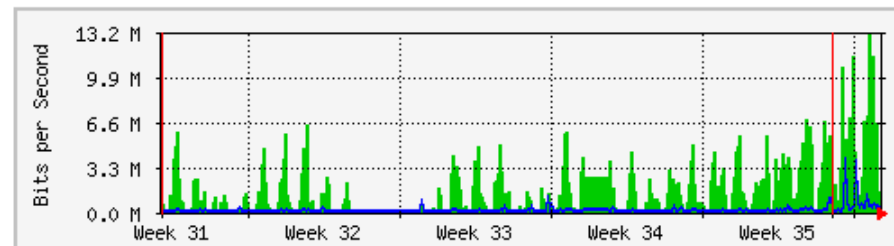

'Monthly' Graph (2 Hour Average)

	Max	Average	Current
In	40.2 Mb/s (4.0%)	5255.4 kb/s (0.5%)	8305.0 kb/s (0.8%)
Out	341.5 Mb/s (34.2%)	85.0 Mb/s (8.5%)	77.8 Mb/s (7.8%)

MRTG – Library Pauh Putra

`Weekly' Graph (30 Minute Average)

	Max	Average	Current
In	49.2 Mb/s (1.1%)	5855.0 kb/s (0.1%)	44.5 Mb/s (1.0%)
Out	7580.1 kb/s (0.2%)	275.4 kb/s (0.0%)	1220.3 kb/s (0.0%)

`Monthly' Graph (2 Hour Average)

	Max	Average	Current
In	32.0 Mb/s (0.7%)	5356.7 kb/s (0.1%)	32.0 Mb/s (0.7%)
Out	4916.9 kb/s (0.1%)	289.8 kb/s (0.0%)	683.8 kb/s (0.0%)

MRTG – Bumita Blok A

`Weekly' Graph (30 Minute Average)

	Max	Average	Current
In	18.3 Mb/s (18.3%)	3288.1 kb/s (3.3%)	12.1 Mb/s (12.1%)
Out	6740.8 kb/s (6.7%)	292.3 kb/s (0.3%)	251.4 kb/s (0.3%)

`Monthly' Graph (2 Hour Average)