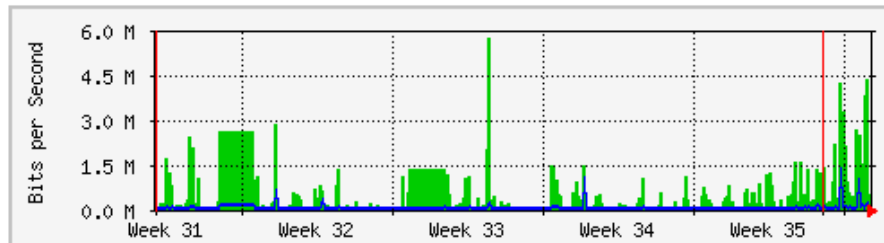

	Max	Average	Current
In	13.1 Mb/s (13.1%)	1566.6 kb/s (1.6%)	7200.5 kb/s (7.2%)
Out	3912.8 kb/s (3.9%)	123.1 kb/s (0.1%)	603.8 kb/s (0.6%)

MRTG – Bumita Blok B

`Weekly' Graph (30 Minute Average)

	Max	Average	Current
In	19.7 Mb/s (2.0%)	4195.8 kb/s (0.4%)	2645.2 kb/s (0.3%)
Out	1429.5 kb/s (0.1%)	194.9 kb/s (0.0%)	120.4 kb/s (0.0%)

`Monthly' Graph (2 Hour Average)

	Max	Average	Current
In	13.8 Mb/s (1.4%)	1573.1 kb/s (0.2%)	10.9 Mb/s (1.1%)
Out	1106.9 kb/s (0.1%)	75.8 kb/s (0.0%)	463.9 kb/s (0.0%)

MRTG – Bumita Blok C (Student)

`Weekly' Graph (30 Minute Average)

	Max	Average	Current
In	8999.6 kb/s (0.9%)	627.2 kb/s (0.1%)	708.6 kb/s (0.1%)
Out	1901.0 kb/s (0.2%)	62.6 kb/s (0.0%)	41.7 kb/s (0.0%)

`Monthly' Graph (2 Hour Average)

	Max	Average	Current
In	5726.5 kb/s (0.6%)	516.3 kb/s (0.1%)	14.2 kb/s (0.0%)
Out	1355.2 kb/s (0.1%)	39.4 kb/s (0.0%)	195.4 kb/s (0.0%)