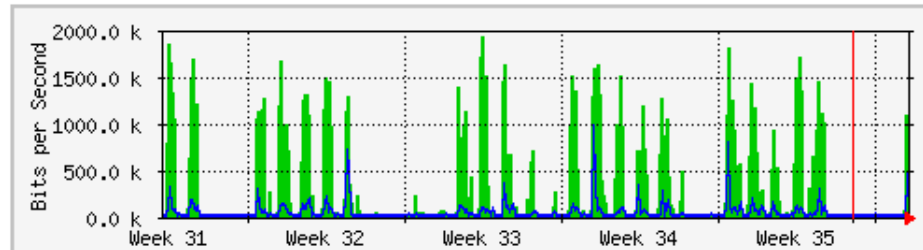

MRTG – Jabatan Bendahari

'Weekly' Graph (30 Minute Average)

	Max	Average	Current
In	37.7 Mb/s (3.8%)	2409.9 kb/s (0.2%)	3859.0 kb/s (0.4%)
Out	4812.3 kb/s (0.5%)	2413.0 kb/s (0.2%)	3538.9 kb/s (0.4%)

'Monthly' Graph (2 Hour Average)

	Max	Average	Current
In	19.3 Mb/s (1.9%)	2293.2 kb/s (0.2%)	8529.0 kb/s (0.9%)
Out	4693.3 kb/s (0.5%)	3237.0 kb/s (0.3%)	3894.2 kb/s (0.4%)

MRTG – Unit Kebudayaan dan Rekreasi

'Weekly' Graph (30 Minute Average)

	Max	Average	Current
In	1934.9 kb/s (24.2%)	320.2 kb/s (4.0%)	348.3 kb/s (4.4%)
Out	1333.2 kb/s (16.7%)	51.2 kb/s (0.6%)	47.8 kb/s (0.6%)

'Monthly' Graph (2 Hour Average)

	Max	Average	Current
In	1927.2 kb/s (24.1%)	305.1 kb/s (3.8%)	816.4 kb/s (10.2%)
Out	971.9 kb/s (12.1%)	43.9 kb/s (0.5%)	574.6 kb/s (7.2%)