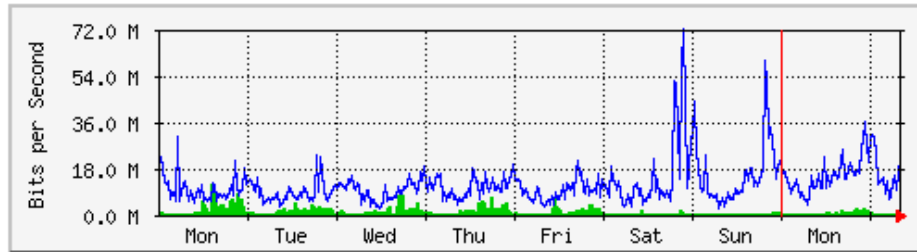

	Max	Average	Current
In	19.3 Mb/s (1.9%)	2293.2 kb/s (0.2%)	8529.0 kb/s (0.9%)
Out	4693.3 kb/s (0.5%)	3237.0 kb/s (0.3%)	3894.2 kb/s (0.4%)

MRTG – Unit Kebudayaan dan Rekreasi

'Weekly' Graph (30 Minute Average)

	Max	Average	Current
In	1934.9 kb/s (24.2%)	320.2 kb/s (4.0%)	348.3 kb/s (4.4%)
Out	1333.2 kb/s (16.7%)	51.2 kb/s (0.6%)	47.8 kb/s (0.6%)

'Monthly' Graph (2 Hour Average)

	Max	Average	Current
In	1927.2 kb/s (24.1%)	305.1 kb/s (3.8%)	816.4 kb/s (10.2%)
Out	971.9 kb/s (12.1%)	43.9 kb/s (0.5%)	574.6 kb/s (7.2%)

MRTG – PFI

'Weekly' Graph (30 Minute Average)

	Max	Average	Current
In	11.7 Mb/s (0.3%)	1109.5 kb/s (0.0%)	1069.7 kb/s (0.0%)
Out	71.6 Mb/s (1.7%)	11.7 Mb/s (0.3%)	21.9 Mb/s (0.5%)

'Monthly' Graph (2 Hour Average)