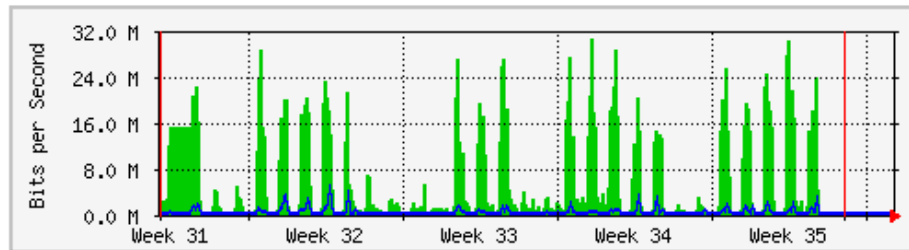

'Monthly' Graph (2 Hour Average)

	Max	Average	Current
In	40.2 Mb/s (4.0%)	5255.4 kb/s (0.5%)	8305.0 kb/s (0.8%)
Out	341.5 Mb/s (34.2%)	85.0 Mb/s (8.5%)	77.8 Mb/s (7.8%)

MRTG – Library Pauh Putra

`Weekly' Graph (30 Minute Average)

	Max	Average	Current
In	49.2 Mb/s (1.1%)	5855.0 kb/s (0.1%)	44.5 Mb/s (1.0%)
Out	7580.1 kb/s (0.2%)	275.4 kb/s (0.0%)	1220.3 kb/s (0.0%)

`Monthly' Graph (2 Hour Average)

	Max	Average	Current
In	32.0 Mb/s (0.7%)	5356.7 kb/s (0.1%)	32.0 Mb/s (0.7%)
Out	4916.9 kb/s (0.1%)	289.8 kb/s (0.0%)	683.8 kb/s (0.0%)