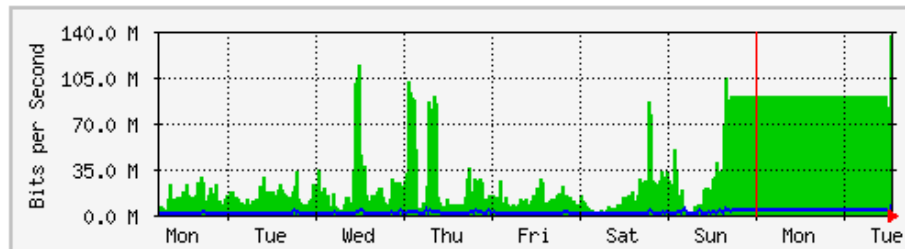

LAPORAN PENGGUNAAN BANDWIDTH DI Kampus UniMAP (OGOS 2019)

Disediakan oleh: Mohd Zhafri B. Norzalli

Tarikh: 3/9/2019

MRTG – Kampus Simpang Empat

`Weekly' Graph (30 Minute Average)

	Max	Average	Current
In	2816.0 kb/s (17.6%)	516.5 kb/s (3.2%)	624.2 kb/s (3.9%)
Out	1616.5 kb/s (10.1%)	63.9 kb/s (0.4%)	29.3 kb/s (0.2%)

`Monthly' Graph (2 Hour Average)

	Max	Average	Current
In	2739.9 kb/s (17.1%)	350.2 kb/s (2.2%)	632.1 kb/s (4.0%)
Out	1228.1 kb/s (7.7%)	43.0 kb/s (0.3%)	62.9 kb/s (0.4%)

MRTG – Kampus Wang Ulu

'Weekly' Graph (30 Minute Average)

	Max	Average	Current
In	136.4 Mb/s (6.8%)	34.2 Mb/s (1.7%)	136.4 Mb/s (6.8%)
Out	10.3 Mb/s (0.5%)	1394.6 kb/s (0.1%)	10.3 Mb/s (0.5%)

'Monthly' Graph (2 Hour Average)

	Max	Average	Current
In	90.8 Mb/s (4.5%)	19.0 Mb/s (1.0%)	83.9 Mb/s (4.2%)
Out	11.1 Mb/s (0.6%)	1201.1 kb/s (0.1%)	2601.0 kb/s (0.1%)