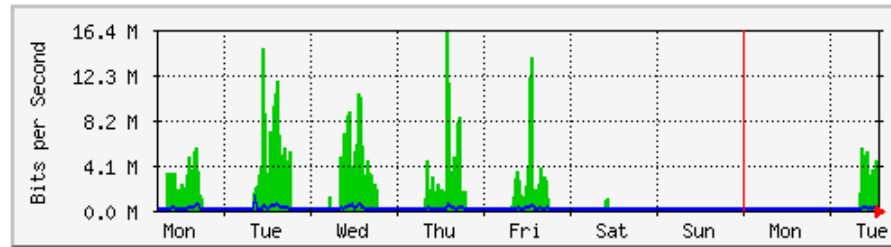

`Monthly' Graph (2 Hour Average)

	Max	Average	Current
In	13.8 Mb/s (1.4%)	1573.1 kb/s (0.2%)	10.9 Mb/s (1.1%)
Out	1106.9 kb/s (0.1%)	75.8 kb/s (0.0%)	463.9 kb/s (0.0%)

MRTG – Bumita Blok C (Student)

`Weekly' Graph (30 Minute Average)

	Max	Average	Current
In	8999.6 kb/s (0.9%)	627.2 kb/s (0.1%)	708.6 kb/s (0.1%)
Out	1901.0 kb/s (0.2%)	62.6 kb/s (0.0%)	41.7 kb/s (0.0%)

`Monthly' Graph (2 Hour Average)

	Max	Average	Current
In	5726.5 kb/s (0.6%)	516.3 kb/s (0.1%)	14.2 kb/s (0.0%)
Out	1355.2 kb/s (0.1%)	39.4 kb/s (0.0%)	195.4 kb/s (0.0%)

MRTG – Bumita Blok C (Staf)

'Weekly' Graph (30 Minute Average)

	Max	Average	Current
In	16.2 Mb/s (16.2%)	1204.5 kb/s (1.2%)	4330.2 kb/s (4.3%)
Out	1260.9 kb/s (1.3%)	65.1 kb/s (0.1%)	155.9 kb/s (0.2%)

'Monthly' Graph (2 Hour Average)