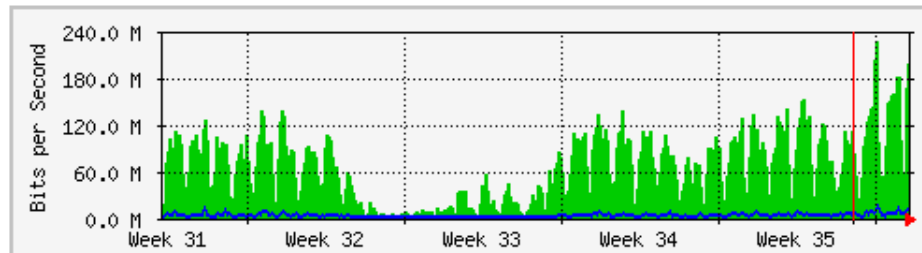

`Monthly' Graph (2 Hour Average)

	Max	Average	Current
In	2739.9 kb/s (17.1%)	350.2 kb/s (2.2%)	632.1 kb/s (4.0%)
Out	1228.1 kb/s (7.7%)	43.0 kb/s (0.3%)	62.9 kb/s (0.4%)

MRTG – Kampus Wang Ulu

'Weekly' Graph (30 Minute Average)

	Max	Average	Current
In	136.4 Mb/s (6.8%)	34.2 Mb/s (1.7%)	136.4 Mb/s (6.8%)
Out	10.3 Mb/s (0.5%)	1394.6 kb/s (0.1%)	10.3 Mb/s (0.5%)

'Monthly' Graph (2 Hour Average)

	Max	Average	Current
In	90.8 Mb/s (4.5%)	19.0 Mb/s (1.0%)	83.9 Mb/s (4.2%)
Out	11.1 Mb/s (0.6%)	1201.1 kb/s (0.1%)	2601.0 kb/s (0.1%)

MRTG – Kampus Uniciti

'Weekly' Graph (30 Minute Average)

	Max	Average	Current
In	303.9 Mb/s (30.4%)	94.9 Mb/s (9.5%)	278.3 Mb/s (27.8%)
Out	22.7 Mb/s (2.3%)	4872.0 kb/s (0.5%)	7862.8 kb/s (0.8%)

'Monthly' Graph (2 Hour Average)

	Max	Average	Current
In	226.9 Mb/s (22.7%)	62.2 Mb/s (6.2%)	199.1 Mb/s (19.9%)
Out	14.8 Mb/s (1.5%)	2986.4 kb/s (0.3%)	8730.5 kb/s (0.9%)

MRTG – Kampus Agrotek

'Weekly' Graph (30 Minute Average)

	Max	Average	Current
In	1024.9 kb/s (66.4%)	355.7 kb/s (23.0%)	445.9 kb/s (28.9%)
Out	416.0 kb/s (26.9%)	37.8 kb/s (2.4%)	46.8 kb/s (3.0%)