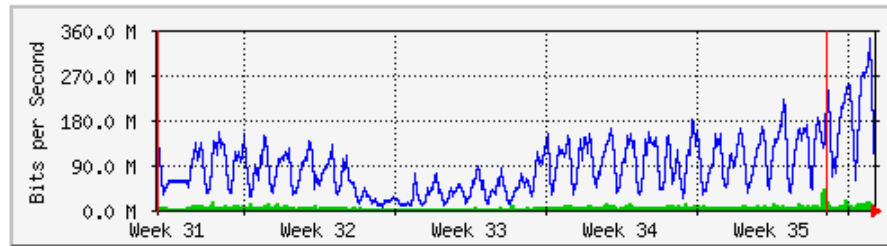

MRTG – PFI

'Weekly' Graph (30 Minute Average)

	Max	Average	Current
In	11.7 Mb/s (0.3%)	1109.5 kb/s (0.0%)	1069.7 kb/s (0.0%)
Out	71.6 Mb/s (1.7%)	11.7 Mb/s (0.3%)	21.9 Mb/s (0.5%)

'Monthly' Graph (2 Hour Average)

	Max	Average	Current
In	8101.0 kb/s (0.2%)	1042.7 kb/s (0.0%)	48.6 kb/s (0.0%)
Out	46.5 Mb/s (1.1%)	7778.0 kb/s (0.2%)	9683.6 kb/s (0.2%)

MRTG – PFI 2

'Weekly' Graph (30 Minute Average)

	Max	Average	Current
In	55.0 Mb/s (5.5%)	8015.7 kb/s (0.8%)	16.4 Mb/s (1.6%)
Out	392.0 Mb/s (39.2%)	132.6 Mb/s (13.3%)	104.2 Mb/s (10.4%)

'Monthly' Graph (2 Hour Average)

	Max	Average	Current
In	40.2 Mb/s (4.0%)	5255.4 kb/s (0.5%)	8305.0 kb/s (0.8%)
Out	341.5 Mb/s (34.2%)	85.0 Mb/s (8.5%)	77.8 Mb/s (7.8%)

MRTG – Library Pauh Putra

`Weekly' Graph (30 Minute Average)

	Max	Average	Current
In	49.2 Mb/s (1.1%)	5855.0 kb/s (0.1%)	44.5 Mb/s (1.0%)
Out	7580.1 kb/s (0.2%)	275.4 kb/s (0.0%)	1220.3 kb/s (0.0%)

`Monthly' Graph (2 Hour Average)

	Max	Average	Current
In	32.0 Mb/s (0.7%)	5356.7 kb/s (0.1%)	32.0 Mb/s (0.7%)
Out	4916.9 kb/s (0.1%)	289.8 kb/s (0.0%)	683.8 kb/s (0.0%)