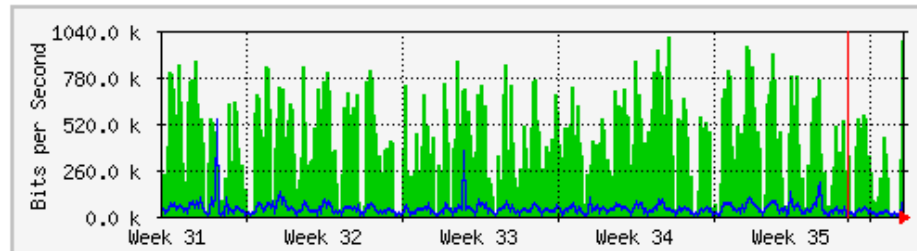

MRTG – Kampus Uniciti

'Weekly' Graph (30 Minute Average)

	Max	Average	Current
In	303.9 Mb/s (30.4%)	94.9 Mb/s (9.5%)	278.3 Mb/s (27.8%)
Out	22.7 Mb/s (2.3%)	4872.0 kb/s (0.5%)	7862.8 kb/s (0.8%)

'Monthly' Graph (2 Hour Average)

	Max	Average	Current
In	226.9 Mb/s (22.7%)	62.2 Mb/s (6.2%)	199.1 Mb/s (19.9%)
Out	14.8 Mb/s (1.5%)	2986.4 kb/s (0.3%)	8730.5 kb/s (0.9%)

MRTG – Kampus Agrotek

'Weekly' Graph (30 Minute Average)

	Max	Average	Current
In	1024.9 kb/s (66.4%)	355.7 kb/s (23.0%)	445.9 kb/s (28.9%)
Out	416.0 kb/s (26.9%)	37.8 kb/s (2.4%)	46.8 kb/s (3.0%)

'Monthly' Graph (2 Hour Average)

	Max	Average	Current
In	1007.0 kb/s (65.2%)	376.4 kb/s (24.4%)	982.4 kb/s (63.6%)
Out	539.7 kb/s (35.0%)	38.7 kb/s (2.5%)	85.2 kb/s (5.5%)

MRTG - KWSP

'Weekly' Graph (30 Minute Average)

	Max	Average	Current
In	251.4 Mb/s (12.6%)	44.4 Mb/s (2.2%)	251.4 Mb/s (12.6%)
Out	46.4 Mb/s (2.3%)	16.7 Mb/s (0.8%)	28.8 Mb/s (1.4%)

'Monthly' Graph (2 Hour Average)

	Max	Average	Current
In	191.5 Mb/s (9.6%)	40.6 Mb/s (2.0%)	113.9 Mb/s (5.7%)
Out	38.2 Mb/s (1.9%)	17.6 Mb/s (0.9%)	24.2 Mb/s (1.2%)