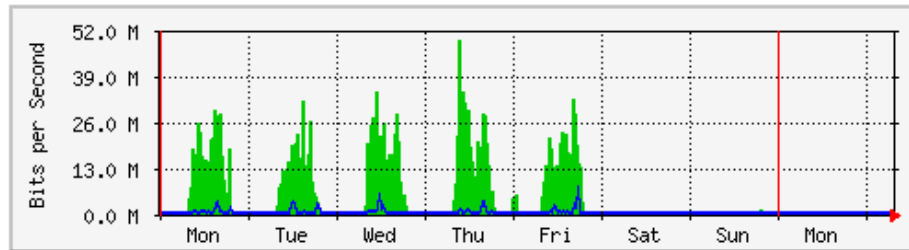

	Max	Average	Current
In	8101.0 kb/s (0.2%)	1042.7 kb/s (0.0%)	48.6 kb/s (0.0%)
Out	46.5 Mb/s (1.1%)	7778.0 kb/s (0.2%)	9683.6 kb/s (0.2%)

MRTG – PFI 2

'Weekly' Graph (30 Minute Average)

	Max	Average	Current
In	55.0 Mb/s (5.5%)	8015.7 kb/s (0.8%)	16.4 Mb/s (1.6%)
Out	392.0 Mb/s (39.2%)	132.6 Mb/s (13.3%)	104.2 Mb/s (10.4%)

'Monthly' Graph (2 Hour Average)

	Max	Average	Current
In	40.2 Mb/s (4.0%)	5255.4 kb/s (0.5%)	8305.0 kb/s (0.8%)
Out	341.5 Mb/s (34.2%)	85.0 Mb/s (8.5%)	77.8 Mb/s (7.8%)

MRTG – Library Pauh Putra

`Weekly' Graph (30 Minute Average)