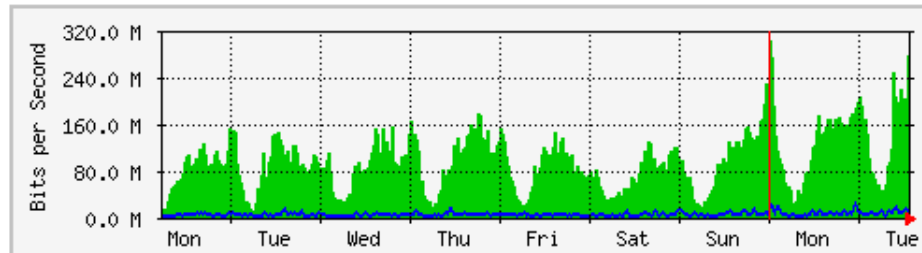

`Monthly' Graph (2 Hour Average)

	Max	Average	Current
In	2739.9 kb/s (17.1%)	350.2 kb/s (2.2%)	632.1 kb/s (4.0%)
Out	1228.1 kb/s (7.7%)	43.0 kb/s (0.3%)	62.9 kb/s (0.4%)

MRTG – Kampus Wang Ulu

'Weekly' Graph (30 Minute Average)

	Max	Average	Current
In	136.4 Mb/s (6.8%)	34.2 Mb/s (1.7%)	136.4 Mb/s (6.8%)
Out	10.3 Mb/s (0.5%)	1394.6 kb/s (0.1%)	10.3 Mb/s (0.5%)

'Monthly' Graph (2 Hour Average)

	Max	Average	Current
In	90.8 Mb/s (4.5%)	19.0 Mb/s (1.0%)	83.9 Mb/s (4.2%)
Out	11.1 Mb/s (0.6%)	1201.1 kb/s (0.1%)	2601.0 kb/s (0.1%)

MRTG – Kampus Uniciti

'Weekly' Graph (30 Minute Average)

	Max	Average	Current
In	303.9 Mb/s (30.4%)	94.9 Mb/s (9.5%)	278.3 Mb/s (27.8%)
Out	22.7 Mb/s (2.3%)	4872.0 kb/s (0.5%)	7862.8 kb/s (0.8%)

'Monthly' Graph (2 Hour Average)

	Max	Average	Current
In	226.9 Mb/s (22.7%)	62.2 Mb/s (6.2%)	199.1 Mb/s (19.9%)
Out	14.8 Mb/s (1.5%)	2986.4 kb/s (0.3%)	8730.5 kb/s (0.9%)

MRTG – Kampus Agrotek

'Weekly' Graph (30 Minute Average)

	Max	Average	Current
In	1024.9 kb/s (66.4%)	355.7 kb/s (23.0%)	445.9 kb/s (28.9%)
Out	416.0 kb/s (26.9%)	37.8 kb/s (2.4%)	46.8 kb/s (3.0%)