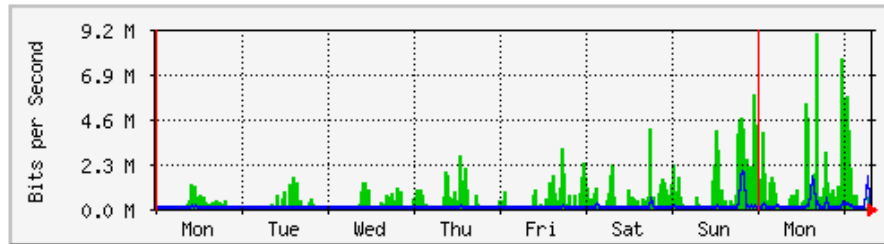

MRTG – Bumita Blok A

`Weekly' Graph (30 Minute Average)

	Max	Average	Current
In	18.3 Mb/s (18.3%)	3288.1 kb/s (3.3%)	12.1 Mb/s (12.1%)
Out	6740.8 kb/s (6.7%)	292.3 kb/s (0.3%)	251.4 kb/s (0.3%)

`Monthly' Graph (2 Hour Average)

	Max	Average	Current
In	13.1 Mb/s (13.1%)	1566.6 kb/s (1.6%)	7200.5 kb/s (7.2%)
Out	3912.8 kb/s (3.9%)	123.1 kb/s (0.1%)	603.8 kb/s (0.6%)

MRTG – Bumita Blok B

`Weekly' Graph (30 Minute Average)

	Max	Average	Current
In	19.7 Mb/s (2.0%)	4195.8 kb/s (0.4%)	2645.2 kb/s (0.3%)
Out	1429.5 kb/s (0.1%)	194.9 kb/s (0.0%)	120.4 kb/s (0.0%)

`Monthly' Graph (2 Hour Average)

	Max	Average	Current
In	13.8 Mb/s (1.4%)	1573.1 kb/s (0.2%)	10.9 Mb/s (1.1%)
Out	1106.9 kb/s (0.1%)	75.8 kb/s (0.0%)	463.9 kb/s (0.0%)

MRTG – Bumita Blok C (Student)

`Weekly' Graph (30 Minute Average)