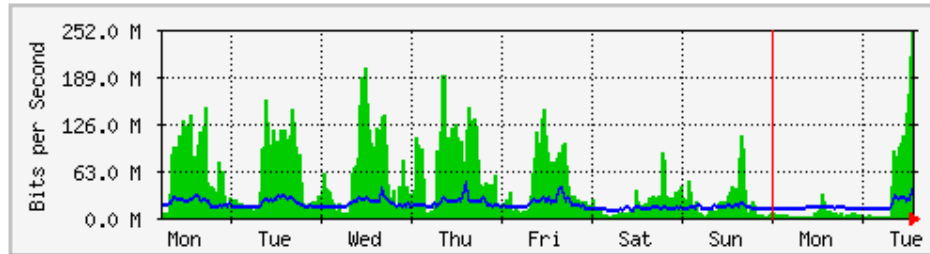

MRTG – Kampus Uniciti

'Weekly' Graph (30 Minute Average)

	Max	Average	Current
In	303.9 Mb/s (30.4%)	94.9 Mb/s (9.5%)	278.3 Mb/s (27.8%)
Out	22.7 Mb/s (2.3%)	4872.0 kb/s (0.5%)	7862.8 kb/s (0.8%)

'Monthly' Graph (2 Hour Average)

	Max	Average	Current
In	226.9 Mb/s (22.7%)	62.2 Mb/s (6.2%)	199.1 Mb/s (19.9%)
Out	14.8 Mb/s (1.5%)	2986.4 kb/s (0.3%)	8730.5 kb/s (0.9%)

MRTG – Kampus Agrotek

'Weekly' Graph (30 Minute Average)

	Max	Average	Current
In	1024.9 kb/s (66.4%)	355.7 kb/s (23.0%)	445.9 kb/s (28.9%)
Out	416.0 kb/s (26.9%)	37.8 kb/s (2.4%)	46.8 kb/s (3.0%)

'Monthly' Graph (2 Hour Average)

	Max	Average	Current
In	1007.0 kb/s (65.2%)	376.4 kb/s (24.4%)	982.4 kb/s (63.6%)
Out	539.7 kb/s (35.0%)	38.7 kb/s (2.5%)	85.2 kb/s (5.5%)

MRTG - KWSP

'Weekly' Graph (30 Minute Average)

	Max	Average	Current
In	251.4 Mb/s (12.6%)	44.4 Mb/s (2.2%)	251.4 Mb/s (12.6%)
Out	46.4 Mb/s (2.3%)	16.7 Mb/s (0.8%)	28.8 Mb/s (1.4%)

'Monthly' Graph (2 Hour Average)

	Max	Average	Current
In	191.5 Mb/s (9.6%)	40.6 Mb/s (2.0%)	113.9 Mb/s (5.7%)
Out	38.2 Mb/s (1.9%)	17.6 Mb/s (0.9%)	24.2 Mb/s (1.2%)