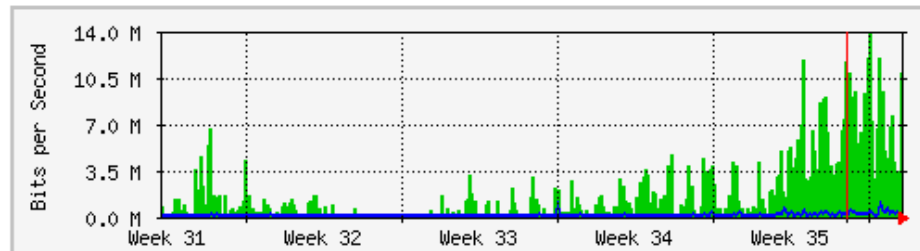

MRTG – Bumita Blok A

`Weekly' Graph (30 Minute Average)

	Max	Average	Current
In	18.3 Mb/s (18.3%)	3288.1 kb/s (3.3%)	12.1 Mb/s (12.1%)
Out	6740.8 kb/s (6.7%)	292.3 kb/s (0.3%)	251.4 kb/s (0.3%)

`Monthly' Graph (2 Hour Average)

	Max	Average	Current
In	13.1 Mb/s (13.1%)	1566.6 kb/s (1.6%)	7200.5 kb/s (7.2%)
Out	3912.8 kb/s (3.9%)	123.1 kb/s (0.1%)	603.8 kb/s (0.6%)

MRTG – Bumita Blok B

`Weekly' Graph (30 Minute Average)

	Max	Average	Current
In	19.7 Mb/s (2.0%)	4195.8 kb/s (0.4%)	2645.2 kb/s (0.3%)
Out	1429.5 kb/s (0.1%)	194.9 kb/s (0.0%)	120.4 kb/s (0.0%)

`Monthly' Graph (2 Hour Average)

	Max	Average	Current
In	13.8 Mb/s (1.4%)	1573.1 kb/s (0.2%)	10.9 Mb/s (1.1%)
Out	1106.9 kb/s (0.1%)	75.8 kb/s (0.0%)	463.9 kb/s (0.0%)

MRTG – Bumita Blok C (Student)

`Weekly' Graph (30 Minute Average)