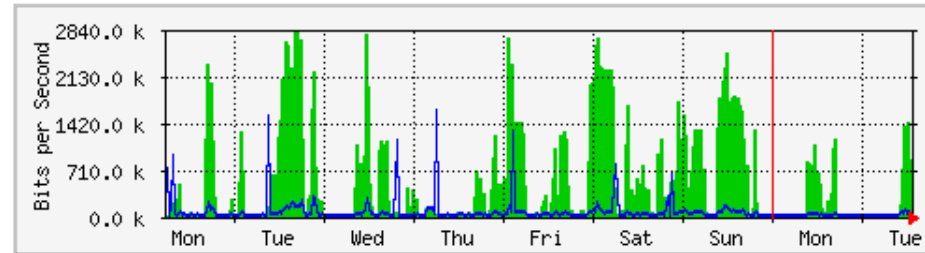

LAPORAN PENGGUNAAN BANDWIDTH DI Kampus UniMAP (OGOS 2019)

Disediakan oleh: Mohd Zhafri B. Norzalli

Tarikh: 3/9/2019

MRTG – Kampus Simpang Empat

`Weekly' Graph (30 Minute Average)

	Max	Average	Current
In	2816.0 kb/s (17.6%)	516.5 kb/s (3.2%)	624.2 kb/s (3.9%)
Out	1616.5 kb/s (10.1%)	63.9 kb/s (0.4%)	29.3 kb/s (0.2%)

`Monthly' Graph (2 Hour Average)

	Max	Average	Current
In	2739.9 kb/s (17.1%)	350.2 kb/s (2.2%)	632.1 kb/s (4.0%)
Out	1228.1 kb/s (7.7%)	43.0 kb/s (0.3%)	62.9 kb/s (0.4%)

MRTG – Kampus Wang Ulu

'Weekly' Graph (30 Minute Average)

	Max	Average	Current
In	136.4 Mb/s (6.8%)	34.2 Mb/s (1.7%)	136.4 Mb/s (6.8%)
Out	10.3 Mb/s (0.5%)	1394.6 kb/s (0.1%)	10.3 Mb/s (0.5%)

'Monthly' Graph (2 Hour Average)

	Max	Average	Current
In	90.8 Mb/s (4.5%)	19.0 Mb/s (1.0%)	83.9 Mb/s (4.2%)
Out	11.1 Mb/s (0.6%)	1201.1 kb/s (0.1%)	2601.0 kb/s (0.1%)