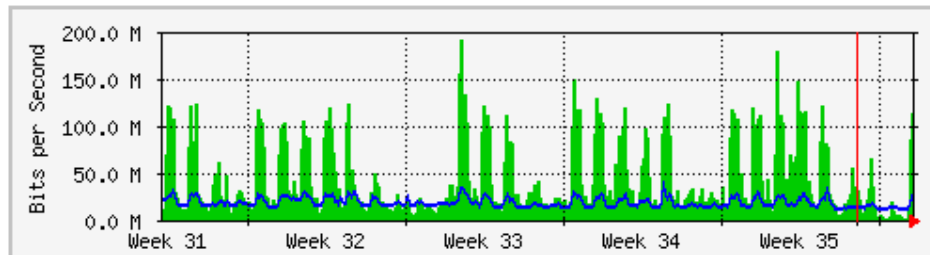

	Max	Average	Current
In	226.9 Mb/s (22.7%)	62.2 Mb/s (6.2%)	199.1 Mb/s (19.9%)
Out	14.8 Mb/s (1.5%)	2986.4 kb/s (0.3%)	8730.5 kb/s (0.9%)

MRTG – Kampus Agrotek

'Weekly' Graph (30 Minute Average)

	Max	Average	Current
In	1024.9 kb/s (66.4%)	355.7 kb/s (23.0%)	445.9 kb/s (28.9%)
Out	416.0 kb/s (26.9%)	37.8 kb/s (2.4%)	46.8 kb/s (3.0%)

'Monthly' Graph (2 Hour Average)

	Max	Average	Current
In	1007.0 kb/s (65.2%)	376.4 kb/s (24.4%)	982.4 kb/s (63.6%)
Out	539.7 kb/s (35.0%)	38.7 kb/s (2.5%)	85.2 kb/s (5.5%)

MRTG - KWSP

'Weekly' Graph (30 Minute Average)

	Max	Average	Current
In	251.4 Mb/s (12.6%)	44.4 Mb/s (2.2%)	251.4 Mb/s (12.6%)
Out	46.4 Mb/s (2.3%)	16.7 Mb/s (0.8%)	28.8 Mb/s (1.4%)

'Monthly' Graph (2 Hour Average)

	Max	Average	Current
In	191.5 Mb/s (9.6%)	40.6 Mb/s (2.0%)	113.9 Mb/s (5.7%)
Out	38.2 Mb/s (1.9%)	17.6 Mb/s (0.9%)	24.2 Mb/s (1.2%)