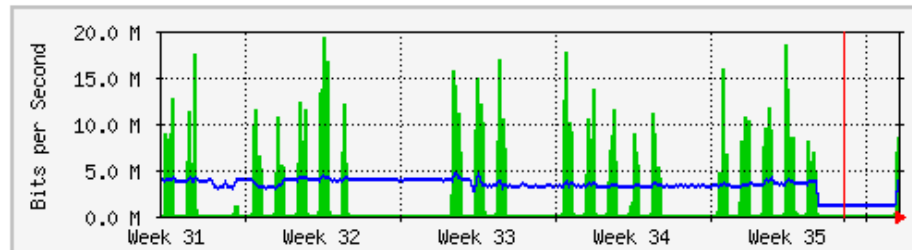

'Monthly' Graph (2 Hour Average)

	Max	Average	Current
In	1007.0 kb/s (65.2%)	376.4 kb/s (24.4%)	982.4 kb/s (63.6%)
Out	539.7 kb/s (35.0%)	38.7 kb/s (2.5%)	85.2 kb/s (5.5%)

MRTG - KWSP

'Weekly' Graph (30 Minute Average)

	Max	Average	Current
In	251.4 Mb/s (12.6%)	44.4 Mb/s (2.2%)	251.4 Mb/s (12.6%)
Out	46.4 Mb/s (2.3%)	16.7 Mb/s (0.8%)	28.8 Mb/s (1.4%)

'Monthly' Graph (2 Hour Average)

	Max	Average	Current
In	191.5 Mb/s (9.6%)	40.6 Mb/s (2.0%)	113.9 Mb/s (5.7%)
Out	38.2 Mb/s (1.9%)	17.6 Mb/s (0.9%)	24.2 Mb/s (1.2%)

MRTG – Jabatan Bendahari

'Weekly' Graph (30 Minute Average)

	Max	Average	Current
In	37.7 Mb/s (3.8%)	2409.9 kb/s (0.2%)	3859.0 kb/s (0.4%)
Out	4812.3 kb/s (0.5%)	2413.0 kb/s (0.2%)	3538.9 kb/s (0.4%)

'Monthly' Graph (2 Hour Average)