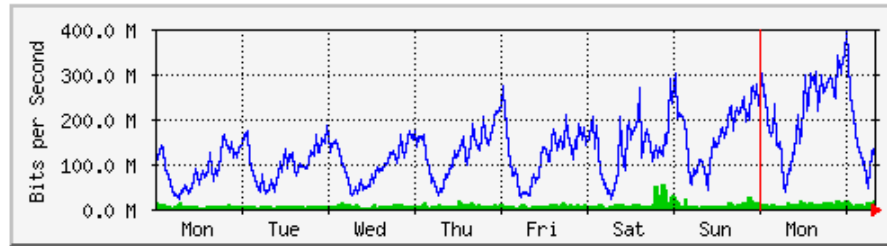

	Max	Average	Current
In	1934.9 kb/s (24.2%)	320.2 kb/s (4.0%)	348.3 kb/s (4.4%)
Out	1333.2 kb/s (16.7%)	51.2 kb/s (0.6%)	47.8 kb/s (0.6%)

'Monthly' Graph (2 Hour Average)

	Max	Average	Current
In	1927.2 kb/s (24.1%)	305.1 kb/s (3.8%)	816.4 kb/s (10.2%)
Out	971.9 kb/s (12.1%)	43.9 kb/s (0.5%)	574.6 kb/s (7.2%)

MRTG – PFI

'Weekly' Graph (30 Minute Average)

	Max	Average	Current
In	11.7 Mb/s (0.3%)	1109.5 kb/s (0.0%)	1069.7 kb/s (0.0%)
Out	71.6 Mb/s (1.7%)	11.7 Mb/s (0.3%)	21.9 Mb/s (0.5%)

'Monthly' Graph (2 Hour Average)

	Max	Average	Current
In	8101.0 kb/s (0.2%)	1042.7 kb/s (0.0%)	48.6 kb/s (0.0%)
Out	46.5 Mb/s (1.1%)	7778.0 kb/s (0.2%)	9683.6 kb/s (0.2%)

MRTG – PFI 2

'Weekly' Graph (30 Minute Average)

	Max	Average	Current
In	55.0 Mb/s (5.5%)	8015.7 kb/s (0.8%)	16.4 Mb/s (1.6%)
Out	392.0 Mb/s (39.2%)	132.6 Mb/s (13.3%)	104.2 Mb/s (10.4%)

'Monthly' Graph (2 Hour Average)

	Max	Average	Current
In	40.2 Mb/s (4.0%)	5255.4 kb/s (0.5%)	8305.0 kb/s (0.8%)
Out	341.5 Mb/s (34.2%)	85.0 Mb/s (8.5%)	77.8 Mb/s (7.8%)

MRTG – Library Pauh Putra

`Weekly' Graph (30 Minute Average)