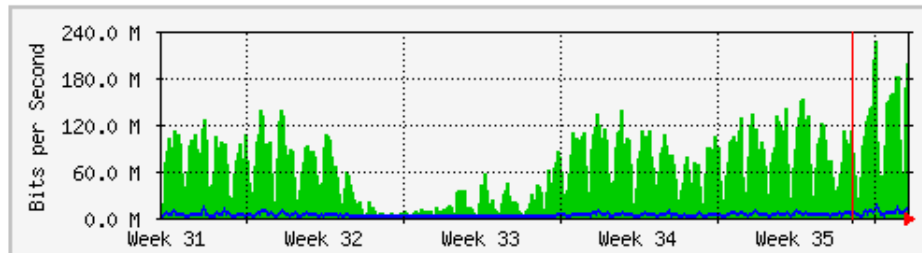

'Monthly' Graph (2 Hour Average)

	Max	Average	Current
In	2739.9 kb/s (17.1%)	350.2 kb/s (2.2%)	632.1 kb/s (4.0%)
Out	1228.1 kb/s (7.7%)	43.0 kb/s (0.3%)	62.9 kb/s (0.4%)

MRTG – Kampus Wang Ulu

'Weekly' Graph (30 Minute Average)

	Max	Average	Current
In	136.4 Mb/s (6.8%)	34.2 Mb/s (1.7%)	136.4 Mb/s (6.8%)
Out	10.3 Mb/s (0.5%)	1394.6 kb/s (0.1%)	10.3 Mb/s (0.5%)

'Monthly' Graph (2 Hour Average)

	Max	Average	Current
In	90.8 Mb/s (4.5%)	19.0 Mb/s (1.0%)	83.9 Mb/s (4.2%)
Out	11.1 Mb/s (0.6%)	1201.1 kb/s (0.1%)	2601.0 kb/s (0.1%)

MRTG – Kampus Uniciti

'Weekly' Graph (30 Minute Average)

	Max	Average	Current
In	303.9 Mb/s (30.4%)	94.9 Mb/s (9.5%)	278.3 Mb/s (27.8%)
Out	22.7 Mb/s (2.3%)	4872.0 kb/s (0.5%)	7862.8 kb/s (0.8%)

'Monthly' Graph (2 Hour Average)

	Max	Average	Current
In	226.9 Mb/s (22.7%)	62.2 Mb/s (6.2%)	199.1 Mb/s (19.9%)
Out	14.8 Mb/s (1.5%)	2986.4 kb/s (0.3%)	8730.5 kb/s (0.9%)

MRTG – Kampus Agrotek

'Weekly' Graph (30 Minute Average)

	Max	Average	Current
In	1024.9 kb/s (66.4%)	355.7 kb/s (23.0%)	445.9 kb/s (28.9%)
Out	416.0 kb/s (26.9%)	37.8 kb/s (2.4%)	46.8 kb/s (3.0%)