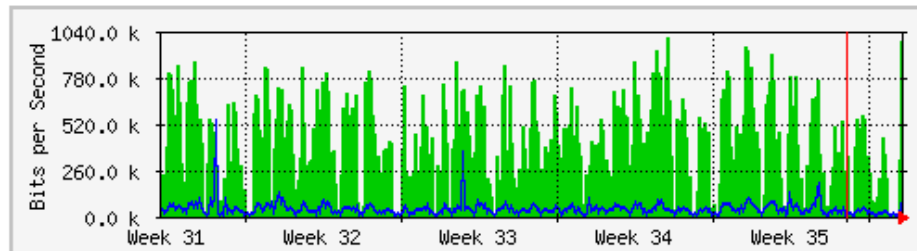

MRTG – Kampus Uniciti

'Weekly' Graph (30 Minute Average)

	Max	Average	Current
In	303.9 Mb/s (30.4%)	94.9 Mb/s (9.5%)	278.3 Mb/s (27.8%)
Out	22.7 Mb/s (2.3%)	4872.0 kb/s (0.5%)	7862.8 kb/s (0.8%)

'Monthly' Graph (2 Hour Average)

	Max	Average	Current
In	226.9 Mb/s (22.7%)	62.2 Mb/s (6.2%)	199.1 Mb/s (19.9%)
Out	14.8 Mb/s (1.5%)	2986.4 kb/s (0.3%)	8730.5 kb/s (0.9%)

MRTG – Kampus Agrotek

'Weekly' Graph (30 Minute Average)

	Max	Average	Current
In	1024.9 kb/s (66.4%)	355.7 kb/s (23.0%)	445.9 kb/s (28.9%)
Out	416.0 kb/s (26.9%)	37.8 kb/s (2.4%)	46.8 kb/s (3.0%)

'Monthly' Graph (2 Hour Average)

	Max	Average	Current
In	1007.0 kb/s (65.2%)	376.4 kb/s (24.4%)	982.4 kb/s (63.6%)
Out	539.7 kb/s (35.0%)	38.7 kb/s (2.5%)	85.2 kb/s (5.5%)

MRTG - KWSP

'Weekly' Graph (30 Minute Average)

	Max	Average	Current
In	251.4 Mb/s (12.6%)	44.4 Mb/s (2.2%)	251.4 Mb/s (12.6%)
Out	46.4 Mb/s (2.3%)	16.7 Mb/s (0.8%)	28.8 Mb/s (1.4%)

'Monthly' Graph (2 Hour Average)

	Max	Average	Current
In	191.5 Mb/s (9.6%)	40.6 Mb/s (2.0%)	113.9 Mb/s (5.7%)
Out	38.2 Mb/s (1.9%)	17.6 Mb/s (0.9%)	24.2 Mb/s (1.2%)