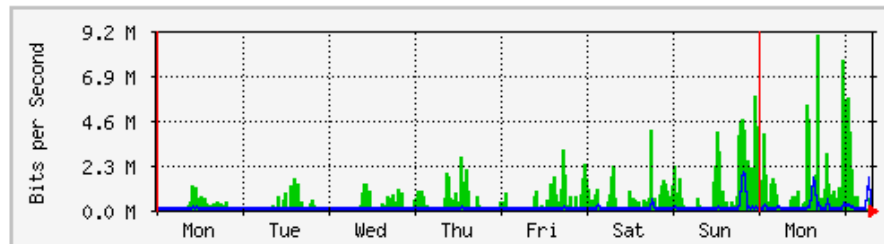

MRTG – Bumita Blok A

`Weekly' Graph (30 Minute Average)

	Max	Average	Current
In	18.3 Mb/s (18.3%)	3288.1 kb/s (3.3%)	12.1 Mb/s (12.1%)
Out	6740.8 kb/s (6.7%)	292.3 kb/s (0.3%)	251.4 kb/s (0.3%)

`Monthly' Graph (2 Hour Average)

	Max	Average	Current
In	13.1 Mb/s (13.1%)	1566.6 kb/s (1.6%)	7200.5 kb/s (7.2%)
Out	3912.8 kb/s (3.9%)	123.1 kb/s (0.1%)	603.8 kb/s (0.6%)

MRTG – Bumita Blok B

`Weekly' Graph (30 Minute Average)

	Max	Average	Current
In	19.7 Mb/s (2.0%)	4195.8 kb/s (0.4%)	2645.2 kb/s (0.3%)
Out	1429.5 kb/s (0.1%)	194.9 kb/s (0.0%)	120.4 kb/s (0.0%)

`Monthly' Graph (2 Hour Average)

	Max	Average	Current
In	13.8 Mb/s (1.4%)	1573.1 kb/s (0.2%)	10.9 Mb/s (1.1%)
Out	1106.9 kb/s (0.1%)	75.8 kb/s (0.0%)	463.9 kb/s (0.0%)

MRTG – Bumita Blok C (Student)

`Weekly' Graph (30 Minute Average)