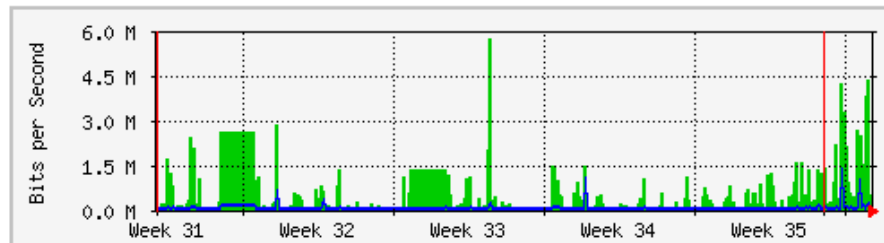

	Max	Average	Current
In	13.1 Mb/s (13.1%)	1566.6 kb/s (1.6%)	7200.5 kb/s (7.2%)
Out	3912.8 kb/s (3.9%)	123.1 kb/s (0.1%)	603.8 kb/s (0.6%)

MRTG – Bumita Blok B

`Weekly' Graph (30 Minute Average)

	Max	Average	Current
In	19.7 Mb/s (2.0%)	4195.8 kb/s (0.4%)	2645.2 kb/s (0.3%)
Out	1429.5 kb/s (0.1%)	194.9 kb/s (0.0%)	120.4 kb/s (0.0%)

`Monthly' Graph (2 Hour Average)

	Max	Average	Current
In	13.8 Mb/s (1.4%)	1573.1 kb/s (0.2%)	10.9 Mb/s (1.1%)
Out	1106.9 kb/s (0.1%)	75.8 kb/s (0.0%)	463.9 kb/s (0.0%)

MRTG – Bumita Blok C (Student)

`Weekly' Graph (30 Minute Average)

	Max	Average	Current
In	8999.6 kb/s (0.9%)	627.2 kb/s (0.1%)	708.6 kb/s (0.1%)
Out	1901.0 kb/s (0.2%)	62.6 kb/s (0.0%)	41.7 kb/s (0.0%)

`Monthly' Graph (2 Hour Average)

	Max	Average	Current
In	5726.5 kb/s (0.6%)	516.3 kb/s (0.1%)	14.2 kb/s (0.0%)
Out	1355.2 kb/s (0.1%)	39.4 kb/s (0.0%)	195.4 kb/s (0.0%)