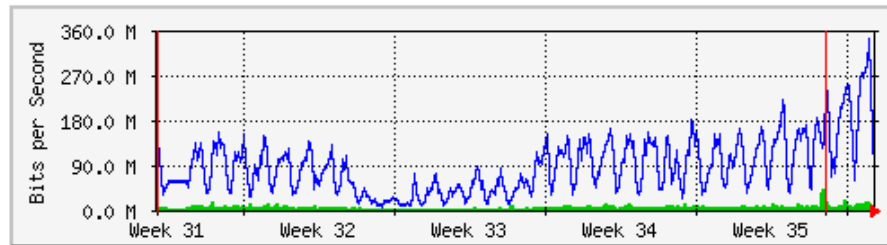

MRTG – PFI

'Weekly' Graph (30 Minute Average)

	Max	Average	Current
In	11.7 Mb/s (0.3%)	1109.5 kb/s (0.0%)	1069.7 kb/s (0.0%)
Out	71.6 Mb/s (1.7%)	11.7 Mb/s (0.3%)	21.9 Mb/s (0.5%)

'Monthly' Graph (2 Hour Average)

	Max	Average	Current
In	8101.0 kb/s (0.2%)	1042.7 kb/s (0.0%)	48.6 kb/s (0.0%)
Out	46.5 Mb/s (1.1%)	7778.0 kb/s (0.2%)	9683.6 kb/s (0.2%)

MRTG – PFI 2

'Weekly' Graph (30 Minute Average)

	Max	Average	Current
In	55.0 Mb/s (5.5%)	8015.7 kb/s (0.8%)	16.4 Mb/s (1.6%)
Out	392.0 Mb/s (39.2%)	132.6 Mb/s (13.3%)	104.2 Mb/s (10.4%)

'Monthly' Graph (2 Hour Average)

	Max	Average	Current
In	40.2 Mb/s (4.0%)	5255.4 kb/s (0.5%)	8305.0 kb/s (0.8%)
Out	341.5 Mb/s (34.2%)	85.0 Mb/s (8.5%)	77.8 Mb/s (7.8%)

MRTG – Library Pauh Putra

`Weekly' Graph (30 Minute Average)