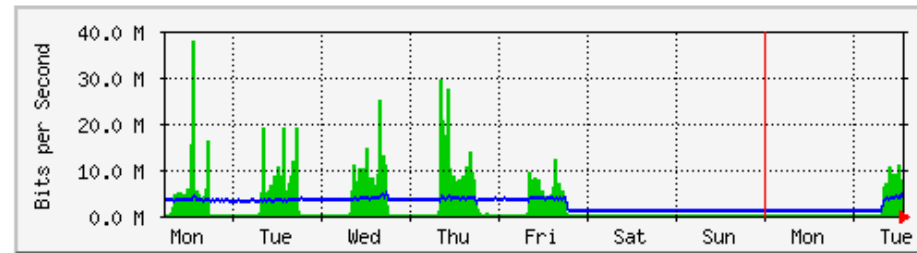

'Monthly' Graph (2 Hour Average)

	Max	Average	Current
In	1007.0 kb/s (65.2%)	376.4 kb/s (24.4%)	982.4 kb/s (63.6%)
Out	539.7 kb/s (35.0%)	38.7 kb/s (2.5%)	85.2 kb/s (5.5%)

MRTG - KWSP

'Weekly' Graph (30 Minute Average)

	Max	Average	Current
In	251.4 Mb/s (12.6%)	44.4 Mb/s (2.2%)	251.4 Mb/s (12.6%)
Out	46.4 Mb/s (2.3%)	16.7 Mb/s (0.8%)	28.8 Mb/s (1.4%)

'Monthly' Graph (2 Hour Average)

	Max	Average	Current
In	191.5 Mb/s (9.6%)	40.6 Mb/s (2.0%)	113.9 Mb/s (5.7%)
Out	38.2 Mb/s (1.9%)	17.6 Mb/s (0.9%)	24.2 Mb/s (1.2%)

MRTG – Jabatan Bendahari

'Weekly' Graph (30 Minute Average)

	Max	Average	Current
In	37.7 Mb/s (3.8%)	2409.9 kb/s (0.2%)	3859.0 kb/s (0.4%)
Out	4812.3 kb/s (0.5%)	2413.0 kb/s (0.2%)	3538.9 kb/s (0.4%)

'Monthly' Graph (2 Hour Average)