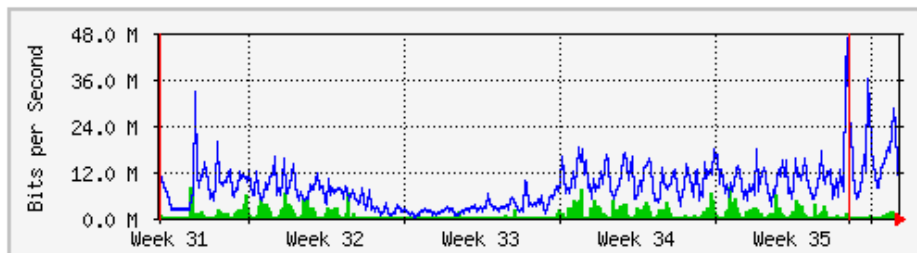

	Max	Average	Current
In	19.3 Mb/s (1.9%)	2293.2 kb/s (0.2%)	8529.0 kb/s (0.9%)
Out	4693.3 kb/s (0.5%)	3237.0 kb/s (0.3%)	3894.2 kb/s (0.4%)

MRTG – Unit Kebudayaan dan Rekreasi

'Weekly' Graph (30 Minute Average)

	Max	Average	Current
In	1934.9 kb/s (24.2%)	320.2 kb/s (4.0%)	348.3 kb/s (4.4%)
Out	1333.2 kb/s (16.7%)	51.2 kb/s (0.6%)	47.8 kb/s (0.6%)

'Monthly' Graph (2 Hour Average)

	Max	Average	Current
In	1927.2 kb/s (24.1%)	305.1 kb/s (3.8%)	816.4 kb/s (10.2%)
Out	971.9 kb/s (12.1%)	43.9 kb/s (0.5%)	574.6 kb/s (7.2%)

MRTG – PFI

'Weekly' Graph (30 Minute Average)

	Max	Average	Current
In	11.7 Mb/s (0.3%)	1109.5 kb/s (0.0%)	1069.7 kb/s (0.0%)
Out	71.6 Mb/s (1.7%)	11.7 Mb/s (0.3%)	21.9 Mb/s (0.5%)

'Monthly' Graph (2 Hour Average)