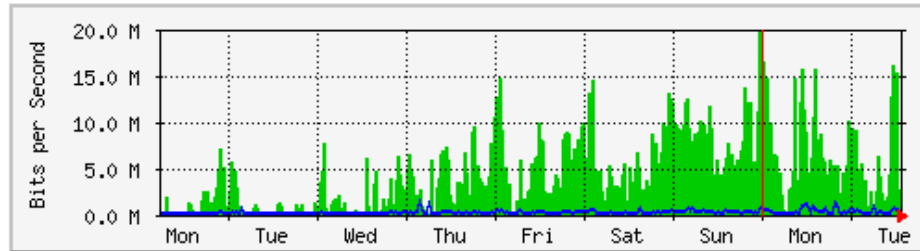

	Max	Average	Current
In	49.2 Mb/s (1.1%)	5855.0 kb/s (0.1%)	44.5 Mb/s (1.0%)
Out	7580.1 kb/s (0.2%)	275.4 kb/s (0.0%)	1220.3 kb/s (0.0%)

`Monthly' Graph (2 Hour Average)

	Max	Average	Current
In	32.0 Mb/s (0.7%)	5356.7 kb/s (0.1%)	32.0 Mb/s (0.7%)
Out	4916.9 kb/s (0.1%)	289.8 kb/s (0.0%)	683.8 kb/s (0.0%)

MRTG – Bumita Blok A

`Weekly' Graph (30 Minute Average)

	Max	Average	Current
In	18.3 Mb/s (18.3%)	3288.1 kb/s (3.3%)	12.1 Mb/s (12.1%)
Out	6740.8 kb/s (6.7%)	292.3 kb/s (0.3%)	251.4 kb/s (0.3%)

`Monthly' Graph (2 Hour Average)

	Max	Average	Current
In	13.1 Mb/s (13.1%)	1566.6 kb/s (1.6%)	7200.5 kb/s (7.2%)
Out	3912.8 kb/s (3.9%)	123.1 kb/s (0.1%)	603.8 kb/s (0.6%)

MRTG – Bumita Blok B

`Weekly' Graph (30 Minute Average)

	Max	Average	Current
In	19.7 Mb/s (2.0%)	4195.8 kb/s (0.4%)	2645.2 kb/s (0.3%)
Out	1429.5 kb/s (0.1%)	194.9 kb/s (0.0%)	120.4 kb/s (0.0%)