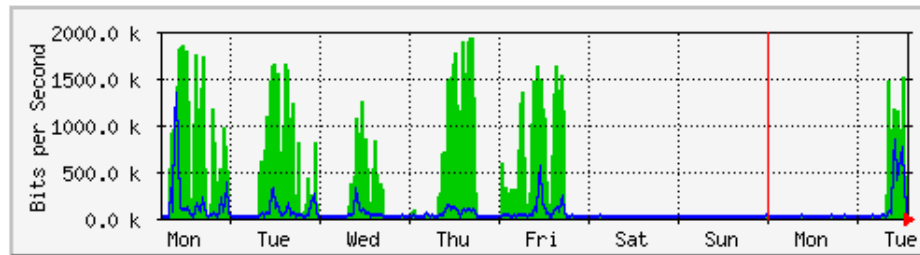

	Max	Average	Current
In	251.4 Mb/s (12.6%)	44.4 Mb/s (2.2%)	251.4 Mb/s (12.6%)
Out	46.4 Mb/s (2.3%)	16.7 Mb/s (0.8%)	28.8 Mb/s (1.4%)

'Monthly' Graph (2 Hour Average)

	Max	Average	Current
In	191.5 Mb/s (9.6%)	40.6 Mb/s (2.0%)	113.9 Mb/s (5.7%)
Out	38.2 Mb/s (1.9%)	17.6 Mb/s (0.9%)	24.2 Mb/s (1.2%)

MRTG – Jabatan Bendahari

'Weekly' Graph (30 Minute Average)

	Max	Average	Current
In	37.7 Mb/s (3.8%)	2409.9 kb/s (0.2%)	3859.0 kb/s (0.4%)
Out	4812.3 kb/s (0.5%)	2413.0 kb/s (0.2%)	3538.9 kb/s (0.4%)

'Monthly' Graph (2 Hour Average)

	Max	Average	Current
In	19.3 Mb/s (1.9%)	2293.2 kb/s (0.2%)	8529.0 kb/s (0.9%)
Out	4693.3 kb/s (0.5%)	3237.0 kb/s (0.3%)	3894.2 kb/s (0.4%)

MRTG – Unit Kebudayaan dan Rekreasi

'Weekly' Graph (30 Minute Average)

	Max	Average	Current
In	1934.9 kb/s (24.2%)	320.2 kb/s (4.0%)	348.3 kb/s (4.4%)
Out	1333.2 kb/s (16.7%)	51.2 kb/s (0.6%)	47.8 kb/s (0.6%)

'Monthly' Graph (2 Hour Average)

	Max	Average	Current
In	1927.2 kb/s (24.1%)	305.1 kb/s (3.8%)	816.4 kb/s (10.2%)
Out	971.9 kb/s (12.1%)	43.9 kb/s (0.5%)	574.6 kb/s (7.2%)