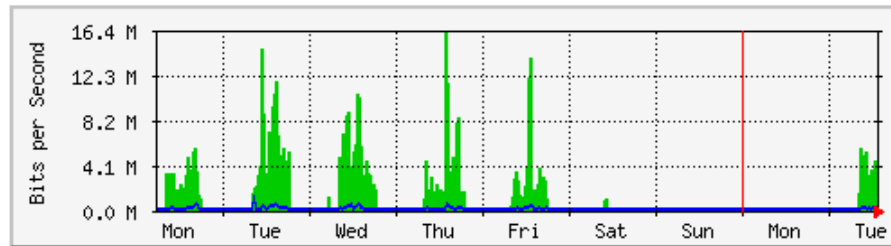

`Monthly' Graph (2 Hour Average)

	Max	Average	Current
In	13.8 Mb/s (1.4%)	1573.1 kb/s (0.2%)	10.9 Mb/s (1.1%)
Out	1106.9 kb/s (0.1%)	75.8 kb/s (0.0%)	463.9 kb/s (0.0%)

MRTG – Bumita Blok C (Student)

`Weekly' Graph (30 Minute Average)

	Max	Average	Current
In	8999.6 kb/s (0.9%)	627.2 kb/s (0.1%)	708.6 kb/s (0.1%)
Out	1901.0 kb/s (0.2%)	62.6 kb/s (0.0%)	41.7 kb/s (0.0%)

`Monthly' Graph (2 Hour Average)

	Max	Average	Current
In	5726.5 kb/s (0.6%)	516.3 kb/s (0.1%)	14.2 kb/s (0.0%)
Out	1355.2 kb/s (0.1%)	39.4 kb/s (0.0%)	195.4 kb/s (0.0%)

MRTG – Bumita Blok C (Staf)

'Weekly' Graph (30 Minute Average)

	Max	Average	Current
In	16.2 Mb/s (16.2%)	1204.5 kb/s (1.2%)	4330.2 kb/s (4.3%)
Out	1260.9 kb/s (1.3%)	65.1 kb/s (0.1%)	155.9 kb/s (0.2%)

'Monthly' Graph (2 Hour Average)