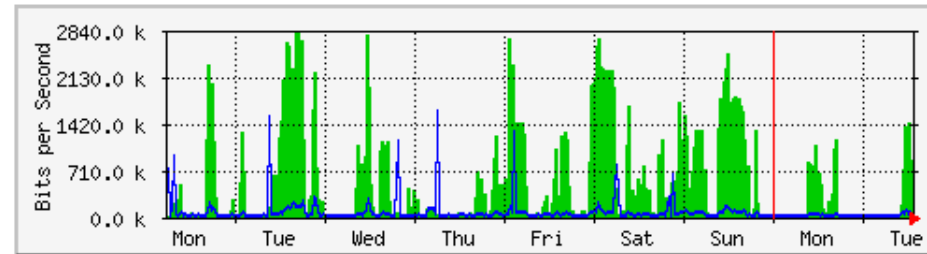

LAPORAN PENGGUNAAN BANDWIDTH DI Kampus UniMAP (Oktober 2019)

Disediakan oleh: Mohd Zhafri B. Norzalli

Tarikh: 30/10/2019

MRTG – Kampus Sim pang Empat

'Weekly' Graph (30 Minute Average)

	Max	Average	Current
In	2816.0 kb/s (17.6%)	516.5 kb/s (3.2%)	624.2 kb/s (3.9%)
Out	1616.5 kb/s (10.1%)	63.9 kb/s (0.4%)	29.3 kb/s (0.2%)

'Monthly' Graph (2 Hour Average)

	Max	Average	Current
In	2739.9 kb/s (17.1%)	350.2 kb/s (2.2%)	632.1 kb/s (4.0%)
Out	1228.1 kb/s (7.7%)	43.0 kb/s (0.3%)	62.9 kb/s (0.4%)

MRTG – Kampus Wang Ulu

'Weekly' Graph (30 Minute Average)

	Max	Average	Current
In	136.4 Mb/s (6.8%)	34.2 Mb/s (1.7%)	136.4 Mb/s (6.8%)
Out	10.3 Mb/s (0.5%)	1394.6 kb/s (0.1%)	10.3 Mb/s (0.5%)

'Monthly' Graph (2 Hour Average)

	Max	Average	Current
In	90.8 Mb/s (4.5%)	19.0 Mb/s (1.0%)	83.9 Mb/s (4.2%)
Out	11.1 Mb/s (0.6%)	1201.1 kb/s (0.1%)	2601.0 kb/s (0.1%)