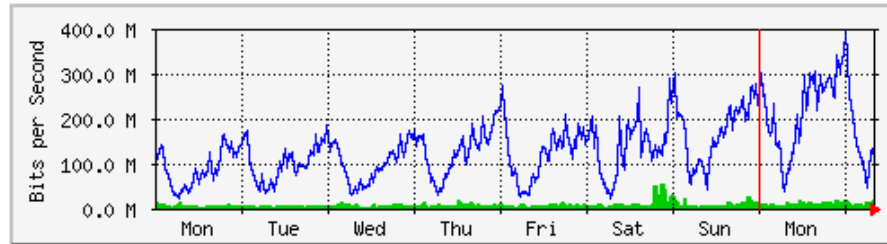

	Max	Average	Current
In	1934.9 kb/s (24.2%)	320.2 kb/s (4.0%)	348.3 kb/s (4.4%)
Out	1333.2 kb/s (16.7%)	51.2 kb/s (0.6%)	47.8 kb/s (0.6%)

'Monthly' Graph (2 Hour Average)

	Max	Average	Current
In	1927.2 kb/s (24.1%)	305.1 kb/s (3.8%)	816.4 kb/s (10.2%)
Out	971.9 kb/s (12.1%)	43.9 kb/s (0.5%)	574.6 kb/s (7.2%)

MRTG – PFI

'Weekly' Graph (30 Minute Average)

	Max	Average	Current
In	11.7 Mb/s (0.3%)	1109.5 kb/s (0.0%)	1069.7 kb/s (0.0%)
Out	71.6 Mb/s (1.7%)	11.7 Mb/s (0.3%)	21.9 Mb/s (0.5%)

'Monthly' Graph (2 Hour Average)

	Max	Average	Current
In	8101.0 kb/s (0.2%)	1042.7 kb/s (0.0%)	48.6 kb/s (0.0%)
Out	46.5 Mb/s (1.1%)	7778.0 kb/s (0.2%)	9683.6 kb/s (0.2%)

MRTG – PFI 2

'Weekly' Graph (30 Minute Average)

	Max	Average	Current
In	55.0 Mb/s (5.5%)	8015.7 kb/s (0.8%)	16.4 Mb/s (1.6%)
Out	392.0 Mb/s (39.2%)	132.6 Mb/s (13.3%)	104.2 Mb/s (10.4%)

'Monthly' Graph (2 Hour Average)

	Max	Average	Current
In	40.2 Mb/s (4.0%)	5255.4 kb/s (0.5%)	8305.0 kb/s (0.8%)
Out	341.5 Mb/s (34.2%)	85.0 Mb/s (8.5%)	77.8 Mb/s (7.8%)

MRTG – Library Pauh Putra

`Weekly' Graph (30 Minute Average)