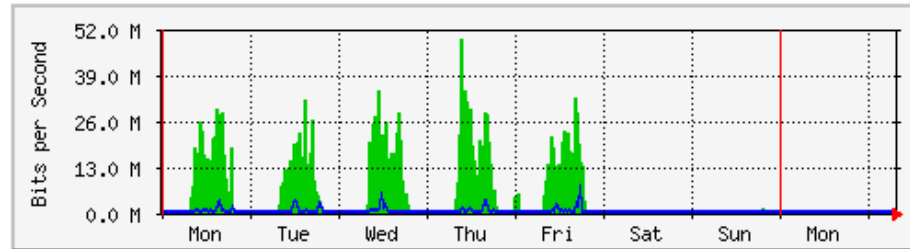

	Max	Average	Current
In	8101.0 kb/s (0.2%)	1042.7 kb/s (0.0%)	48.6 kb/s (0.0%)
Out	46.5 Mb/s (1.1%)	7778.0 kb/s (0.2%)	9683.6 kb/s (0.2%)

MRTG – PFI 2

'Weekly' Graph (30 Minute Average)

	Max	Average	Current
In	55.0 Mb/s (5.5%)	8015.7 kb/s (0.8%)	16.4 Mb/s (1.6%)
Out	392.0 Mb/s (39.2%)	132.6 Mb/s (13.3%)	104.2 Mb/s (10.4%)

'Monthly' Graph (2 Hour Average)

	Max	Average	Current
In	40.2 Mb/s (4.0%)	5255.4 kb/s (0.5%)	8305.0 kb/s (0.8%)
Out	341.5 Mb/s (34.2%)	85.0 Mb/s (8.5%)	77.8 Mb/s (7.8%)

MRTG – Library Pauh Putra

`Weekly' Graph (30 Minute Average)