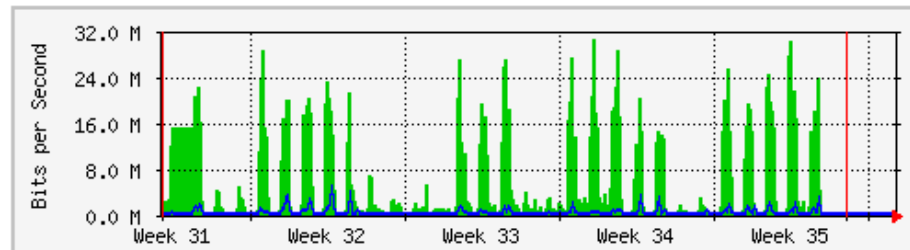

'Monthly' Graph (2 Hour Average)

	Max	Average	Current
In	40.2 Mb/s (4.0%)	5255.4 kb/s (0.5%)	8305.0 kb/s (0.8%)
Out	341.5 Mb/s (34.2%)	85.0 Mb/s (8.5%)	77.8 Mb/s (7.8%)

MRTG – Library Pauh Putra

`Weekly' Graph (30 Minute Average)

	Max	Average	Current
In	49.2 Mb/s (1.1%)	5855.0 kb/s (0.1%)	44.5 Mb/s (1.0%)
Out	7580.1 kb/s (0.2%)	275.4 kb/s (0.0%)	1220.3 kb/s (0.0%)

`Monthly' Graph (2 Hour Average)

	Max	Average	Current
In	32.0 Mb/s (0.7%)	5356.7 kb/s (0.1%)	32.0 Mb/s (0.7%)
Out	4916.9 kb/s (0.1%)	289.8 kb/s (0.0%)	683.8 kb/s (0.0%)