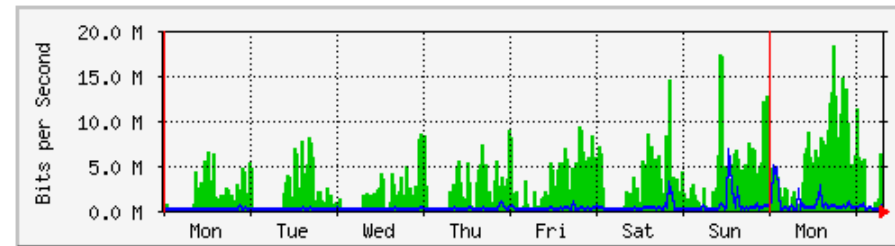

'Monthly' Graph (2 Hour Average)

	Max	Average	Current
In	40.2 Mb/s (4.0%)	5255.4 kb/s (0.5%)	8305.0 kb/s (0.8%)
Out	341.5 Mb/s (34.2%)	85.0 Mb/s (8.5%)	77.8 Mb/s (7.8%)

MRTG – Library Pauh Putra

`Weekly' Graph (30 Minute Average)

	Max	Average	Current
In	49.2 Mb/s (1.1%)	5855.0 kb/s (0.1%)	44.5 Mb/s (1.0%)
Out	7580.1 kb/s (0.2%)	275.4 kb/s (0.0%)	1220.3 kb/s (0.0%)

`Monthly' Graph (2 Hour Average)

	Max	Average	Current
In	32.0 Mb/s (0.7%)	5356.7 kb/s (0.1%)	32.0 Mb/s (0.7%)
Out	4916.9 kb/s (0.1%)	289.8 kb/s (0.0%)	683.8 kb/s (0.0%)

MRTG – Bumita Blok A

`Weekly' Graph (30 Minute Average)

	Max	Average	Current
In	18.3 Mb/s (18.3%)	3288.1 kb/s (3.3%)	12.1 Mb/s (12.1%)
Out	6740.8 kb/s (6.7%)	292.3 kb/s (0.3%)	251.4 kb/s (0.3%)

`Monthly' Graph (2 Hour Average)