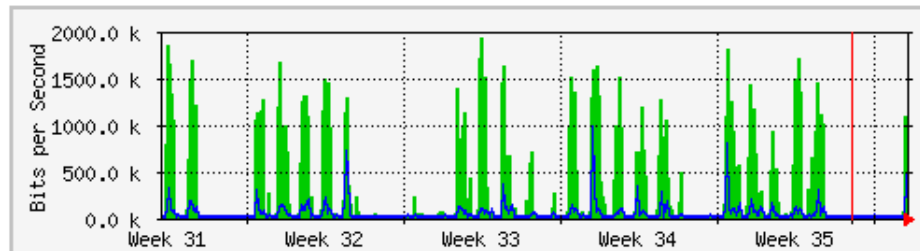

MRTG – Jabatan Bendahari

'Weekly' Graph (30 Minute Average)

	Max	Average	Current
In	37.7 Mb/s (3.8%)	2409.9 kb/s (0.2%)	3859.0 kb/s (0.4%)
Out	4812.3 kb/s (0.5%)	2413.0 kb/s (0.2%)	3538.9 kb/s (0.4%)

'Monthly' Graph (2 Hour Average)

	Max	Average	Current
In	19.3 Mb/s (1.9%)	2293.2 kb/s (0.2%)	8529.0 kb/s (0.9%)
Out	4693.3 kb/s (0.5%)	3237.0 kb/s (0.3%)	3894.2 kb/s (0.4%)

MRTG – Unit Kebudayaan dan Rekreasi

'Weekly' Graph (30 Minute Average)

	Max	Average	Current
In	1934.9 kb/s (24.2%)	320.2 kb/s (4.0%)	348.3 kb/s (4.4%)
Out	1333.2 kb/s (16.7%)	51.2 kb/s (0.6%)	47.8 kb/s (0.6%)

'Monthly' Graph (2 Hour Average)

	Max	Average	Current
In	1927.2 kb/s (24.1%)	305.1 kb/s (3.8%)	816.4 kb/s (10.2%)
Out	971.9 kb/s (12.1%)	43.9 kb/s (0.5%)	574.6 kb/s (7.2%)