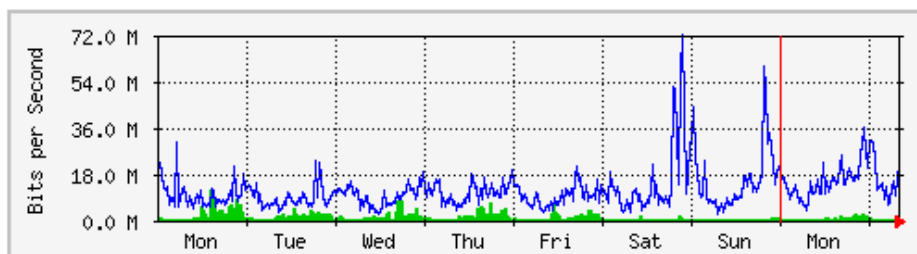

	Max	Average	Current
In	19.3 Mb/s (1.9%)	2293.2 kb/s (0.2%)	8529.0 kb/s (0.9%)
Out	4693.3 kb/s (0.5%)	3237.0 kb/s (0.3%)	3894.2 kb/s (0.4%)

MRTG – Unit Kebudayaan dan Rekreasi

'Weekly' Graph (30 Minute Average)

	Max	Average	Current
In	1934.9 kb/s (24.2%)	320.2 kb/s (4.0%)	348.3 kb/s (4.4%)
Out	1333.2 kb/s (16.7%)	51.2 kb/s (0.6%)	47.8 kb/s (0.6%)

'Monthly' Graph (2 Hour Average)

	Max	Average	Current
In	1927.2 kb/s (24.1%)	305.1 kb/s (3.8%)	816.4 kb/s (10.2%)
Out	971.9 kb/s (12.1%)	43.9 kb/s (0.5%)	574.6 kb/s (7.2%)

MRTG – PFI

'Weekly' Graph (30 Minute Average)

	Max	Average	Current
In	11.7 Mb/s (0.3%)	1109.5 kb/s (0.0%)	1069.7 kb/s (0.0%)
Out	71.6 Mb/s (1.7%)	11.7 Mb/s (0.3%)	21.9 Mb/s (0.5%)

'Monthly' Graph (2 Hour Average)