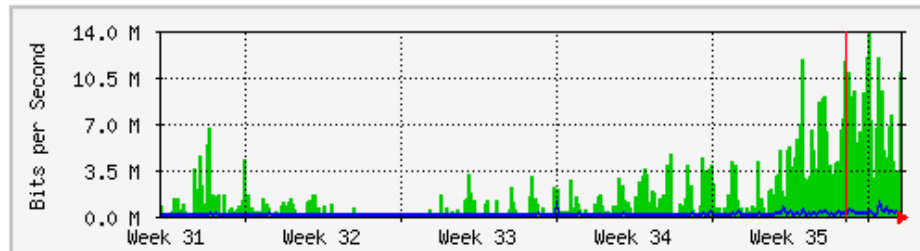

MRTG – Bumita Blok A

`Weekly' Graph (30 Minute Average)

	Max	Average	Current
In	18.3 Mb/s (18.3%)	3288.1 kb/s (3.3%)	12.1 Mb/s (12.1%)
Out	6740.8 kb/s (6.7%)	292.3 kb/s (0.3%)	251.4 kb/s (0.3%)

`Monthly' Graph (2 Hour Average)

	Max	Average	Current
In	13.1 Mb/s (13.1%)	1566.6 kb/s (1.6%)	7200.5 kb/s (7.2%)
Out	3912.8 kb/s (3.9%)	123.1 kb/s (0.1%)	603.8 kb/s (0.6%)

MRTG – Bumita Blok B

`Weekly' Graph (30 Minute Average)

	Max	Average	Current
In	19.7 Mb/s (2.0%)	4195.8 kb/s (0.4%)	2645.2 kb/s (0.3%)
Out	1429.5 kb/s (0.1%)	194.9 kb/s (0.0%)	120.4 kb/s (0.0%)

`Monthly' Graph (2 Hour Average)

	Max	Average	Current
In	13.8 Mb/s (1.4%)	1573.1 kb/s (0.2%)	10.9 Mb/s (1.1%)
Out	1106.9 kb/s (0.1%)	75.8 kb/s (0.0%)	463.9 kb/s (0.0%)

MRTG – Bumita Blok C (Student)

`Weekly' Graph (30 Minute Average)