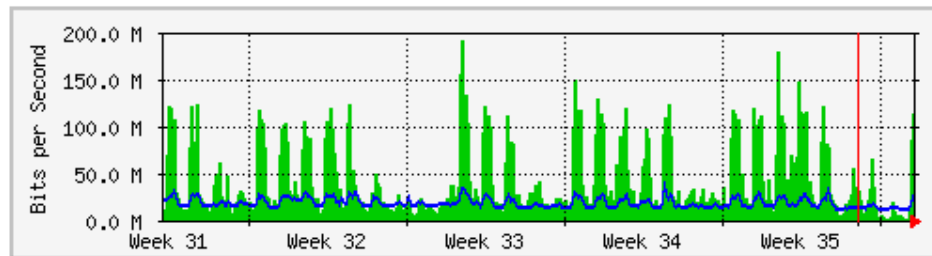

	Max	Average	Current
In	226.9 Mb/s (22.7%)	62.2 Mb/s (6.2%)	199.1 Mb/s (19.9%)
Out	14.8 Mb/s (1.5%)	2986.4 kb/s (0.3%)	8730.5 kb/s (0.9%)

MRTG – Kampus Agrotek

'Weekly' Graph (30 Minute Average)

	Max	Average	Current
In	1024.9 kb/s (66.4%)	355.7 kb/s (23.0%)	445.9 kb/s (28.9%)
Out	416.0 kb/s (26.9%)	37.8 kb/s (2.4%)	46.8 kb/s (3.0%)

'Monthly' Graph (2 Hour Average)

	Max	Average	Current
In	1007.0 kb/s (65.2%)	376.4 kb/s (24.4%)	982.4 kb/s (63.6%)
Out	539.7 kb/s (35.0%)	38.7 kb/s (2.5%)	85.2 kb/s (5.5%)

MRTG - KWSP

'Weekly' Graph (30 Minute Average)

	Max	Average	Current
In	251.4 Mb/s (12.6%)	44.4 Mb/s (2.2%)	251.4 Mb/s (12.6%)
Out	46.4 Mb/s (2.3%)	16.7 Mb/s (0.8%)	28.8 Mb/s (1.4%)

'Monthly' Graph (2 Hour Average)

	Max	Average	Current
In	191.5 Mb/s (9.6%)	40.6 Mb/s (2.0%)	113.9 Mb/s (5.7%)
Out	38.2 Mb/s (1.9%)	17.6 Mb/s (0.9%)	24.2 Mb/s (1.2%)