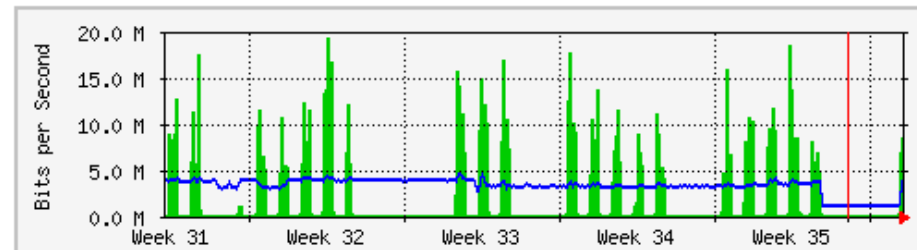

'Monthly' Graph (2 Hour Average)

	Max	Average	Current
In	1007.0 kb/s (65.2%)	376.4 kb/s (24.4%)	982.4 kb/s (63.6%)
Out	539.7 kb/s (35.0%)	38.7 kb/s (2.5%)	85.2 kb/s (5.5%)

MRTG - KWSP

'Weekly' Graph (30 Minute Average)

	Max	Average	Current
In	251.4 Mb/s (12.6%)	44.4 Mb/s (2.2%)	251.4 Mb/s (12.6%)
Out	46.4 Mb/s (2.3%)	16.7 Mb/s (0.8%)	28.8 Mb/s (1.4%)

'Monthly' Graph (2 Hour Average)

	Max	Average	Current
In	191.5 Mb/s (9.6%)	40.6 Mb/s (2.0%)	113.9 Mb/s (5.7%)
Out	38.2 Mb/s (1.9%)	17.6 Mb/s (0.9%)	24.2 Mb/s (1.2%)

MRTG – Jabatan Bendahari

'Weekly' Graph (30 Minute Average)

	Max	Average	Current
In	37.7 Mb/s (3.8%)	2409.9 kb/s (0.2%)	3859.0 kb/s (0.4%)
Out	4812.3 kb/s (0.5%)	2413.0 kb/s (0.2%)	3538.9 kb/s (0.4%)

'Monthly' Graph (2 Hour Average)