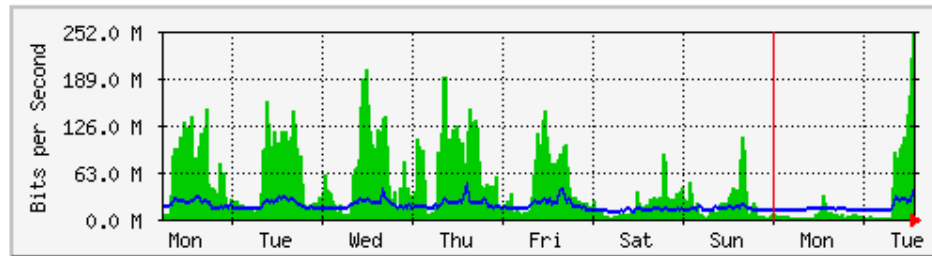

MRTG – Kampus Uniciti

'Weekly' Graph (30 Minute Average)

	Max	Average	Current
In	303.9 Mb/s (30.4%)	94.9 Mb/s (9.5%)	278.3 Mb/s (27.8%)
Out	22.7 Mb/s (2.3%)	4872.0 kb/s (0.5%)	7862.8 kb/s (0.8%)

'Monthly' Graph (2 Hour Average)

	Max	Average	Current
In	226.9 Mb/s (22.7%)	62.2 Mb/s (6.2%)	199.1 Mb/s (19.9%)
Out	14.8 Mb/s (1.5%)	2986.4 kb/s (0.3%)	8730.5 kb/s (0.9%)

MRTG – Kampus Agrotek

'Weekly' Graph (30 Minute Average)

	Max	Average	Current
In	1024.9 kb/s (66.4%)	355.7 kb/s (23.0%)	445.9 kb/s (28.9%)
Out	416.0 kb/s (26.9%)	37.8 kb/s (2.4%)	46.8 kb/s (3.0%)

'Monthly' Graph (2 Hour Average)

	Max	Average	Current
In	1007.0 kb/s (65.2%)	376.4 kb/s (24.4%)	982.4 kb/s (63.6%)
Out	539.7 kb/s (35.0%)	38.7 kb/s (2.5%)	85.2 kb/s (5.5%)

MRTG - KWSP

'Weekly' Graph (30 Minute Average)

	Max	Average	Current
In	251.4 Mb/s (12.6%)	44.4 Mb/s (2.2%)	251.4 Mb/s (12.6%)
Out	46.4 Mb/s (2.3%)	16.7 Mb/s (0.8%)	28.8 Mb/s (1.4%)

'Monthly' Graph (2 Hour Average)

	Max	Average	Current
In	191.5 Mb/s (9.6%)	40.6 Mb/s (2.0%)	113.9 Mb/s (5.7%)
Out	38.2 Mb/s (1.9%)	17.6 Mb/s (0.9%)	24.2 Mb/s (1.2%)