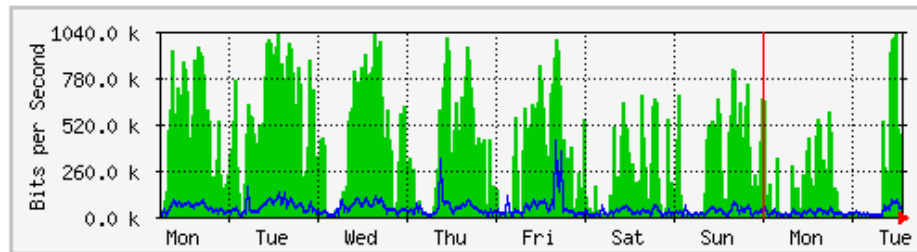

	Max	Average	Current
In	136.4 Mb/s (6.8%)	34.2 Mb/s (1.7%)	136.4 Mb/s (6.8%)
Out	10.3 Mb/s (0.5%)	1394.6 kb/s (0.1%)	10.3 Mb/s (0.5%)

'Monthly' Graph (2 Hour Average)

	Max	Average	Current
In	90.8 Mb/s (4.5%)	19.0 Mb/s (1.0%)	83.9 Mb/s (4.2%)
Out	11.1 Mb/s (0.6%)	1201.1 kb/s (0.1%)	2601.0 kb/s (0.1%)

MRTG – Kampus Uniciti

'Weekly' Graph (30 Minute Average)

	Max	Average	Current
In	303.9 Mb/s (30.4%)	94.9 Mb/s (9.5%)	278.3 Mb/s (27.8%)
Out	22.7 Mb/s (2.3%)	4872.0 kb/s (0.5%)	7862.8 kb/s (0.8%)

'Monthly' Graph (2 Hour Average)

	Max	Average	Current
In	226.9 Mb/s (22.7%)	62.2 Mb/s (6.2%)	199.1 Mb/s (19.9%)
Out	14.8 Mb/s (1.5%)	2986.4 kb/s (0.3%)	8730.5 kb/s (0.9%)

MRTG – Kampus Agrotek

'Weekly' Graph (30 Minute Average)

	Max	Average	Current
In	1024.9 kb/s (66.4%)	355.7 kb/s (23.0%)	445.9 kb/s (28.9%)
Out	416.0 kb/s (26.9%)	37.8 kb/s (2.4%)	46.8 kb/s (3.0%)

'Monthly' Graph (2 Hour Average)

	Max	Average	Current
In	1007.0 kb/s (65.2%)	376.4 kb/s (24.4%)	982.4 kb/s (63.6%)
Out	539.7 kb/s (35.0%)	38.7 kb/s (2.5%)	85.2 kb/s (5.5%)

MRTG - KWSP

'Weekly' Graph (30 Minute Average)