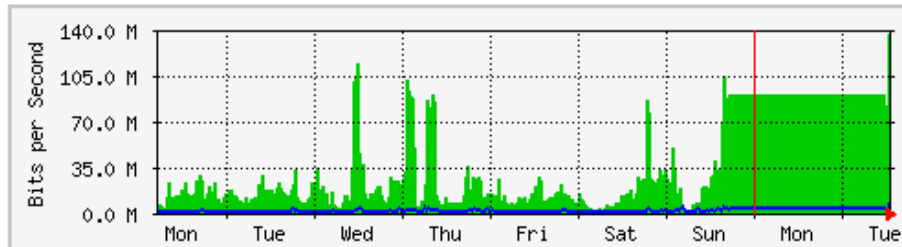

LAPORAN PENGGUNAAN BANDWIDTH DI Kampus UniMAP (Oktober 2019)

Disediakan oleh: Mohd Zhafri B. Norzalli

Tarikh: 30/10/2019

MRTG – Kampus Sim pang Empat

'Weekly' Graph (30 Minute Average)

	Max	Average	Current
In	2816.0 kb/s (17.6%)	516.5 kb/s (3.2%)	624.2 kb/s (3.9%)
Out	1616.5 kb/s (10.1%)	63.9 kb/s (0.4%)	29.3 kb/s (0.2%)

'Monthly' Graph (2 Hour Average)

	Max	Average	Current
In	2739.9 kb/s (17.1%)	350.2 kb/s (2.2%)	632.1 kb/s (4.0%)
Out	1228.1 kb/s (7.7%)	43.0 kb/s (0.3%)	62.9 kb/s (0.4%)

MRTG – Kampus Wang Ulu

'Weekly' Graph (30 Minute Average)

	Max	Average	Current
In	136.4 Mb/s (6.8%)	34.2 Mb/s (1.7%)	136.4 Mb/s (6.8%)
Out	10.3 Mb/s (0.5%)	1394.6 kb/s (0.1%)	10.3 Mb/s (0.5%)

'Monthly' Graph (2 Hour Average)

	Max	Average	Current
In	90.8 Mb/s (4.5%)	19.0 Mb/s (1.0%)	83.9 Mb/s (4.2%)
Out	11.1 Mb/s (0.6%)	1201.1 kb/s (0.1%)	2601.0 kb/s (0.1%)