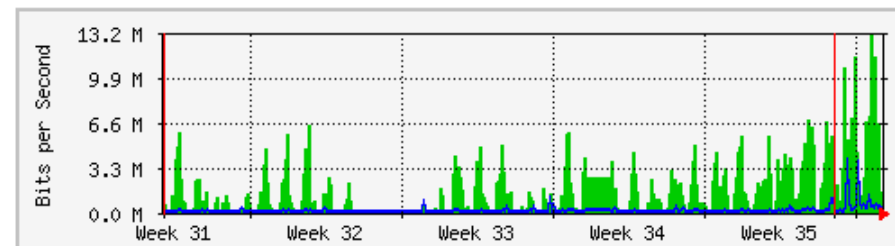

'Monthly' Graph (2 Hour Average)

	Max	Average	Current
In	40.2 Mb/s (4.0%)	5255.4 kb/s (0.5%)	8305.0 kb/s (0.8%)
Out	341.5 Mb/s (34.2%)	85.0 Mb/s (8.5%)	77.8 Mb/s (7.8%)

MRTG – Library Pauh Putra

`Weekly' Graph (30 Minute Average)

	Max	Average	Current
In	49.2 Mb/s (1.1%)	5855.0 kb/s (0.1%)	44.5 Mb/s (1.0%)
Out	7580.1 kb/s (0.2%)	275.4 kb/s (0.0%)	1220.3 kb/s (0.0%)

`Monthly' Graph (2 Hour Average)

	Max	Average	Current
In	32.0 Mb/s (0.7%)	5356.7 kb/s (0.1%)	32.0 Mb/s (0.7%)
Out	4916.9 kb/s (0.1%)	289.8 kb/s (0.0%)	683.8 kb/s (0.0%)

MRTG – Bumita Blok A

`Weekly' Graph (30 Minute Average)

	Max	Average	Current
In	18.3 Mb/s (18.3%)	3288.1 kb/s (3.3%)	12.1 Mb/s (12.1%)
Out	6740.8 kb/s (6.7%)	292.3 kb/s (0.3%)	251.4 kb/s (0.3%)

`Monthly' Graph (2 Hour Average)