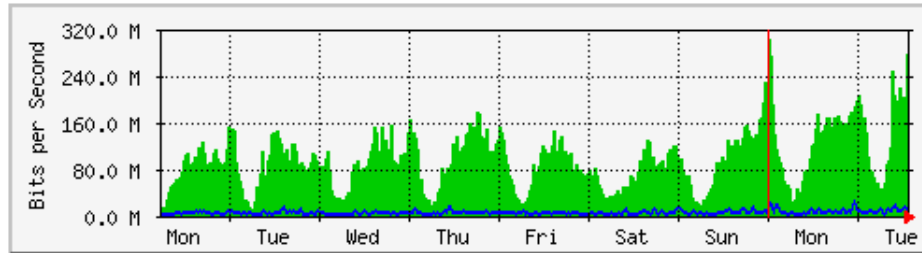

'Monthly' Graph (2 Hour Average)

	Max	Average	Current
In	2739.9 kb/s (17.1%)	350.2 kb/s (2.2%)	632.1 kb/s (4.0%)
Out	1228.1 kb/s (7.7%)	43.0 kb/s (0.3%)	62.9 kb/s (0.4%)

MRTG – Kampus Wang Ulu

'Weekly' Graph (30 Minute Average)

	Max	Average	Current
In	136.4 Mb/s (6.8%)	34.2 Mb/s (1.7%)	136.4 Mb/s (6.8%)
Out	10.3 Mb/s (0.5%)	1394.6 kb/s (0.1%)	10.3 Mb/s (0.5%)

'Monthly' Graph (2 Hour Average)

	Max	Average	Current
In	90.8 Mb/s (4.5%)	19.0 Mb/s (1.0%)	83.9 Mb/s (4.2%)
Out	11.1 Mb/s (0.6%)	1201.1 kb/s (0.1%)	2601.0 kb/s (0.1%)

MRTG – Kampus Uniciti

'Weekly' Graph (30 Minute Average)

	Max	Average	Current
In	303.9 Mb/s (30.4%)	94.9 Mb/s (9.5%)	278.3 Mb/s (27.8%)
Out	22.7 Mb/s (2.3%)	4872.0 kb/s (0.5%)	7862.8 kb/s (0.8%)

'Monthly' Graph (2 Hour Average)

	Max	Average	Current
In	226.9 Mb/s (22.7%)	62.2 Mb/s (6.2%)	199.1 Mb/s (19.9%)
Out	14.8 Mb/s (1.5%)	2986.4 kb/s (0.3%)	8730.5 kb/s (0.9%)

MRTG – Kampus Agrotek

'Weekly' Graph (30 Minute Average)

	Max	Average	Current
In	1024.9 kb/s (66.4%)	355.7 kb/s (23.0%)	445.9 kb/s (28.9%)
Out	416.0 kb/s (26.9%)	37.8 kb/s (2.4%)	46.8 kb/s (3.0%)