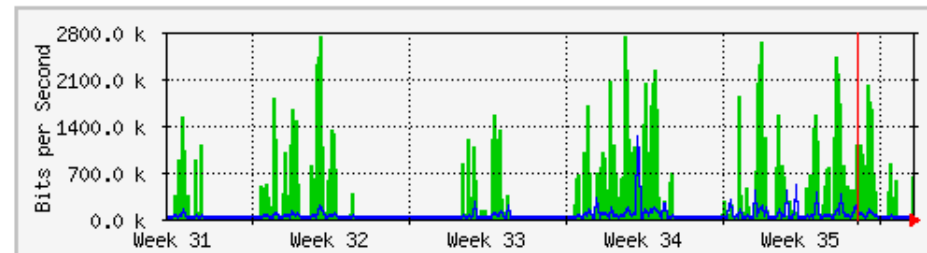

LAPORAN PENGGUNAAN BANDWIDTH DI Kampus UniMAP (Oktober 2019)

Disediakan oleh: Mohd Zhafri B. Norzalli

Tarikh: 30/10/2019

MRTG – Kampus Sim pang Empat

'Weekly' Graph (30 Minute Average)

	Max	Average	Current
In	2816.0 kb/s (17.6%)	516.5 kb/s (3.2%)	624.2 kb/s (3.9%)
Out	1616.5 kb/s (10.1%)	63.9 kb/s (0.4%)	29.3 kb/s (0.2%)

'Monthly' Graph (2 Hour Average)

	Max	Average	Current
In	2739.9 kb/s (17.1%)	350.2 kb/s (2.2%)	632.1 kb/s (4.0%)
Out	1228.1 kb/s (7.7%)	43.0 kb/s (0.3%)	62.9 kb/s (0.4%)

MRTG – Kampus Wang Ulu

'Weekly' Graph (30 Minute Average)

	Max	Average	Current
In	136.4 Mb/s (6.8%)	34.2 Mb/s (1.7%)	136.4 Mb/s (6.8%)
Out	10.3 Mb/s (0.5%)	1394.6 kb/s (0.1%)	10.3 Mb/s (0.5%)

'Monthly' Graph (2 Hour Average)

	Max	Average	Current
In	90.8 Mb/s (4.5%)	19.0 Mb/s (1.0%)	83.9 Mb/s (4.2%)
Out	11.1 Mb/s (0.6%)	1201.1 kb/s (0.1%)	2601.0 kb/s (0.1%)