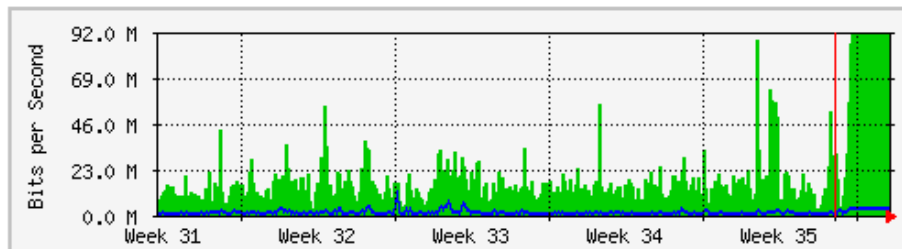

'Monthly' Graph (2 Hour Average)

	Max	Average	Current
In	2739.9 kb/s (17.1%)	350.2 kb/s (2.2%)	632.1 kb/s (4.0%)
Out	1228.1 kb/s (7.7%)	43.0 kb/s (0.3%)	62.9 kb/s (0.4%)

MRTG – Kampus Wang Ulu

'Weekly' Graph (30 Minute Average)

	Max	Average	Current
In	136.4 Mb/s (6.8%)	34.2 Mb/s (1.7%)	136.4 Mb/s (6.8%)
Out	10.3 Mb/s (0.5%)	1394.6 kb/s (0.1%)	10.3 Mb/s (0.5%)

'Monthly' Graph (2 Hour Average)

	Max	Average	Current
In	90.8 Mb/s (4.5%)	19.0 Mb/s (1.0%)	83.9 Mb/s (4.2%)
Out	11.1 Mb/s (0.6%)	1201.1 kb/s (0.1%)	2601.0 kb/s (0.1%)