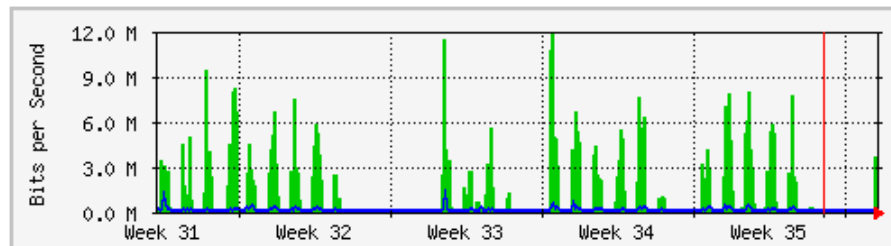

`Monthly' Graph (2 Hour Average)

	Max	Average	Current
In	13.8 Mb/s (1.4%)	1573.1 kb/s (0.2%)	10.9 Mb/s (1.1%)
Out	1106.9 kb/s (0.1%)	75.8 kb/s (0.0%)	463.9 kb/s (0.0%)

MRTG – Bumita Blok C (Student)

`Weekly' Graph (30 Minute Average)

	Max	Average	Current
In	8999.6 kb/s (0.9%)	627.2 kb/s (0.1%)	708.6 kb/s (0.1%)
Out	1901.0 kb/s (0.2%)	62.6 kb/s (0.0%)	41.7 kb/s (0.0%)

`Monthly' Graph (2 Hour Average)

	Max	Average	Current
In	5726.5 kb/s (0.6%)	516.3 kb/s (0.1%)	14.2 kb/s (0.0%)
Out	1355.2 kb/s (0.1%)	39.4 kb/s (0.0%)	195.4 kb/s (0.0%)

MRTG – Bumita Blok C (Staf)

'Weekly' Graph (30 Minute Average)

	Max	Average	Current
In	16.2 Mb/s (16.2%)	1204.5 kb/s (1.2%)	4330.2 kb/s (4.3%)
Out	1260.9 kb/s (1.3%)	65.1 kb/s (0.1%)	155.9 kb/s (0.2%)

'Monthly' Graph (2 Hour Average)