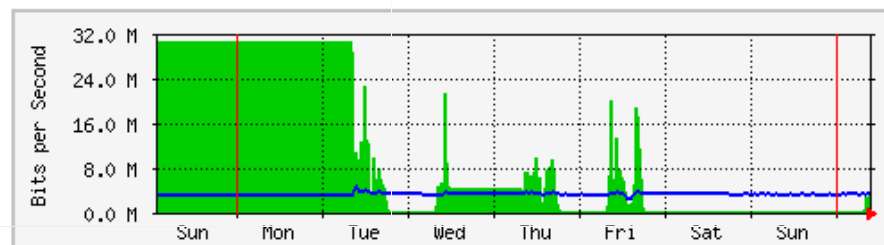

'Monthly' Graph (2 Hour Average)

	Max	Average	Current
In	1008.5 kb/s (65.3%)	415.9 kb/s (26.9%)	267.7 kb/s (17.3%)
Out	797.1 kb/s (51.6%)	51.8 kb/s (3.4%)	23.9 kb/s (1.5%)

MRTG - KWSP

'Weekly' Graph (30 Minute Average)

	Max	Average	Current
In	477.8 Mb/s (23.9%)	228.8 Mb/s (11.4%)	205.1 Mb/s (10.3%)
Out	98.0 Mb/s (4.9%)	31.3 Mb/s (1.6%)	27.9 Mb/s (1.4%)

'Monthly' Graph (2 Hour Average)

	Max	Average	Current
In	429.7 Mb/s (21.5%)	170.2 Mb/s (8.5%)	87.2 Mb/s (4.4%)
Out	78.2 Mb/s (3.9%)	26.1 Mb/s (1.3%)	22.3 Mb/s (1.1%)

MRTG – Jabatan Bendahari

'Weekly' Graph (30 Minute Average)

	Max	Average	Current
In	30.7 Mb/s (3.1%)	10.1 Mb/s (1.0%)	3723.8 kb/s (0.4%)
Out	4778.3 kb/s (0.5%)	3178.4 kb/s (0.3%)	3390.6 kb/s (0.3%)

'Monthly' Graph (2 Hour Average)