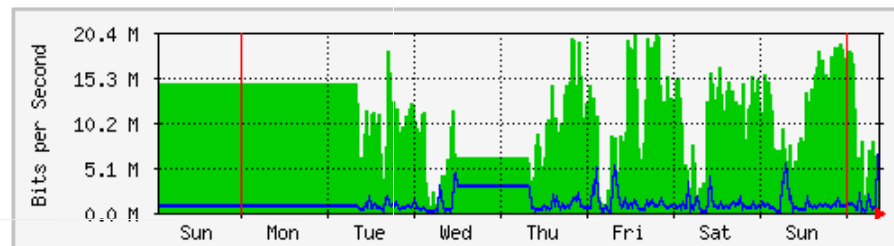

'Monthly' Graph (2 Hour Average)

	Max	Average	Current
In	45.2 Mb/s (4.5%)	16.2 Mb/s (1.6%)	16.2 Mb/s (1.6%)
Out	668.5 Mb/s (66.9%)	287.9 Mb/s (28.8%)	170.5 Mb/s (17.1%)

MRTG – Library Pauh Putra

'Weekly' Graph (30 Minute Average)

	Max	Average	Current
In	105.8 Mb/s (2.5%)	16.9 Mb/s (0.4%)	3394.4 kb/s (0.1%)
Out	7578.5 kb/s (0.2%)	748.2 kb/s (0.0%)	181.3 kb/s (0.0%)

'Monthly' Graph (2 Hour Average)

	Max	Average	Current
In	139.4 Mb/s (3.2%)	12.8 Mb/s (0.3%)	40.1 kb/s (0.0%)
Out	5701.1 kb/s (0.1%)	536.3 kb/s (0.0%)	18.8 kb/s (0.0%)

MRTG – Bumita Blok A

'Weekly' Graph (30 Minute Average)

	Max	Average	Current
In	20.3 Mb/s (20.3%)	10.8 Mb/s (10.8%)	5767.6 kb/s (5.8%)
Out	6432.9 kb/s (6.4%)	1027.2 kb/s (1.0%)	928.6 kb/s (0.9%)

'Monthly' Graph (2 Hour Average)