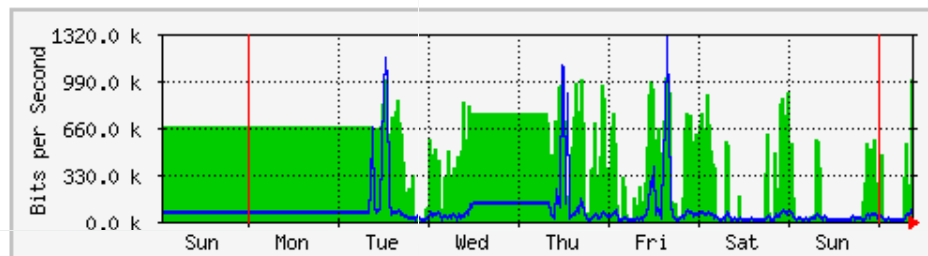

	Max	Average	Current
In	401.5 Mb/s (20.1%)	195.5 Mb/s (9.8%)	123.5 Mb/s (6.2%)
Out	84.5 Mb/s (4.2%)	14.3 Mb/s (0.7%)	7327.2 kb/s (0.4%)

'Monthly' Graph (2 Hour Average)

	Max	Average	Current
In	388.1 Mb/s (19.4%)	149.8 Mb/s (7.5%)	57.9 Mb/s (2.9%)
Out	65.7 Mb/s (3.3%)	9995.1 kb/s (0.5%)	15.9 Mb/s (0.8%)

MRTG – Kampus Uniciti

`Weekly' Graph (30 Minute Average)

	Max	Average	Current
In	379.7 Mb/s (38.0%)	235.2 Mb/s (23.5%)	256.6 Mb/s (25.7%)
Out	27.5 Mb/s (2.8%)	10.3 Mb/s (1.0%)	18.4 Mb/s (1.8%)

`Monthly' Graph (2 Hour Average)

	Max	Average	Current
In	342.1 Mb/s (34.2%)	165.0 Mb/s (16.5%)	87.1 Mb/s (8.7%)
Out	19.1 Mb/s (1.9%)	7865.6 kb/s (0.8%)	6586.6 kb/s (0.7%)

MRTG – Kampus Agrotek

'Weekly' Graph (30 Minute Average)

	Max	Average	Current
In	1008.9 kb/s (65.3%)	465.2 kb/s (30.1%)	1000.3 kb/s (64.8%)
Out	1283.4 kb/s (83.1%)	75.6 kb/s (4.9%)	71.1 kb/s (4.6%)

'Monthly' Graph (2 Hour Average)

	Max	Average	Current
In	1008.5 kb/s (65.3%)	415.9 kb/s (26.9%)	267.7 kb/s (17.3%)
Out	797.1 kb/s (51.6%)	51.8 kb/s (3.4%)	23.9 kb/s (1.5%)

MRTG - KWSP

'Weekly' Graph (30 Minute Average)