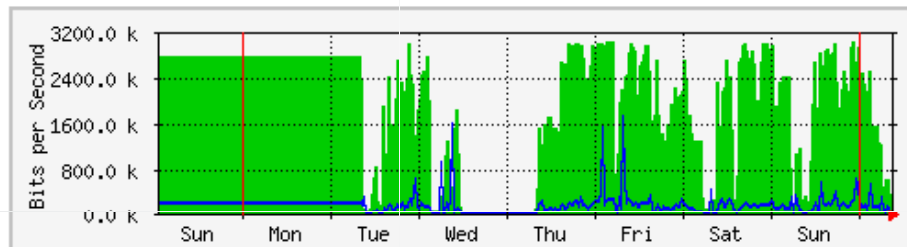

LAPORAN PENGGUNAAN BANDWIDTH DI Kampus UniMAP (SEPTEMBER 2019)

Disediakan oleh: Mohd Zhafri B. Norza

Tarikh: 30/9/2019

MRTG – Kampus Simpang Empat

'Weekly' Graph (30 Minute Average)

	Max	Average	Current
In	3030.8 kb/s (18.9%)	1855.2 kb/s (11.6%)	146.6 kb/s (0.9%)
Out	1706.3 kb/s (10.7%)	162.6 kb/s (1.0%)	26.6 kb/s (0.2%)

'Monthly' Graph (2 Hour Average)

	Max	Average	Current
In	2997.0 kb/s (18.7%)	1161.4 kb/s (7.3%)	1404.2 kb/s (8.8%)
Out	1982.2 kb/s (12.4%)	125.0 kb/s (0.8%)	170.2 kb/s (1.1%)

MRTG – Kampus Wang Ulu

'Weekly' Graph (30 Minute Average)

	Max	Average	Current
In	401.5 Mb/s (20.1%)	195.5 Mb/s (9.8%)	123.5 Mb/s (6.2%)
Out	84.5 Mb/s (4.2%)	14.3 Mb/s (0.7%)	7327.2 kb/s (0.4%)

'Monthly' Graph (2 Hour Average)

	Max	Average	Current
In	388.1 Mb/s (19.4%)	149.8 Mb/s (7.5%)	57.9 Mb/s (2.9%)
Out	65.7 Mb/s (3.3%)	9995.1 kb/s (0.5%)	15.9 Mb/s (0.8%)