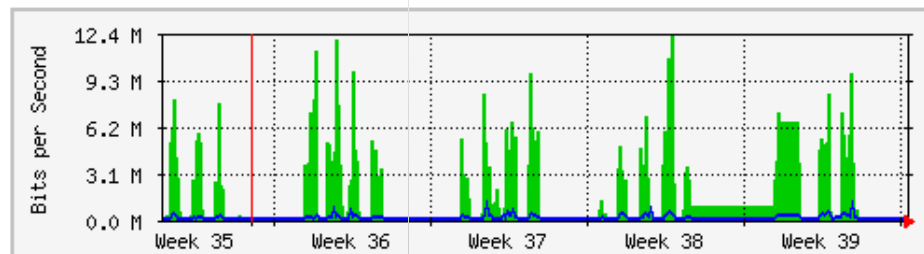

'Monthly' Graph (2 Hour Average)

	Max	Average	Current
In	16.4 Mb/s (1.6%)	7306.1 kb/s (0.7%)	5760.5 kb/s (0.6%)
Out	5339.0 kb/s (0.5%)	499.6 kb/s (0.0%)	411.5 kb/s (0.0%)

MRTG – Bumita Blok C (Student)

'Weekly' Graph (30 Minute Average)

	Max	Average	Current
In	21.6 Mb/s (2.2%)	6499.1 kb/s (0.6%)	3422.8 kb/s (0.3%)
Out	5033.8 kb/s (0.5%)	712.6 kb/s (0.1%)	146.7 kb/s (0.0%)

'Monthly' Graph (2 Hour Average)

	Max	Average	Current
In	20.1 Mb/s (2.0%)	3897.2 kb/s (0.4%)	2419.6 kb/s (0.2%)
Out	4911.2 kb/s (0.5%)	369.8 kb/s (0.0%)	1239.8 kb/s (0.1%)

MRTG – Bumita Blok C (Staf)

'Weekly' Graph (30 Minute Average)

	Max	Average	Current
In	19.6 Mb/s (19.6%)	1886.0 kb/s (1.9%)	13.8 Mb/s (13.8%)
Out	2253.8 kb/s (2.3%)	135.4 kb/s (0.1%)	487.4 kb/s (0.5%)

'Monthly' Graph (2 Hour Average)