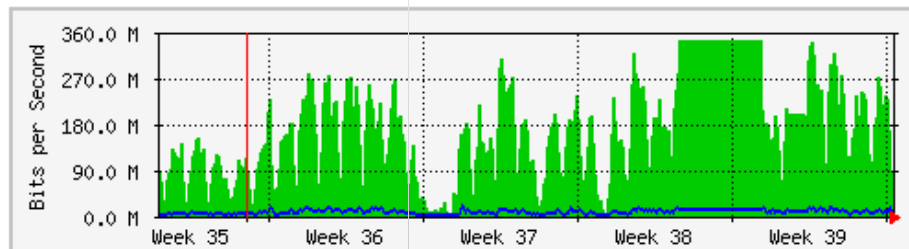

'Monthly' Graph (2 Hour Average)

	Max	Average	Current
In	2997.0 kb/s (18.7%)	1161.4 kb/s (7.3%)	1404.2 kb/s (8.8%)
Out	1982.2 kb/s (12.4%)	125.0 kb/s (0.8%)	170.2 kb/s (1.1%)

MRTG – Kampus Wang Ulu

'Weekly' Graph (30 Minute Average)

	Max	Average	Current
In	401.5 Mb/s (20.1%)	195.5 Mb/s (9.8%)	123.5 Mb/s (6.2%)
Out	84.5 Mb/s (4.2%)	14.3 Mb/s (0.7%)	7327.2 kb/s (0.4%)

'Monthly' Graph (2 Hour Average)

	Max	Average	Current
In	388.1 Mb/s (19.4%)	149.8 Mb/s (7.5%)	57.9 Mb/s (2.9%)
Out	65.7 Mb/s (3.3%)	9995.1 kb/s (0.5%)	15.9 Mb/s (0.8%)

MRTG – Kampus Uniciti

`Weekly' Graph (30 Minute Average)

	Max	Average	Current
In	379.7 Mb/s (38.0%)	235.2 Mb/s (23.5%)	256.6 Mb/s (25.7%)
Out	27.5 Mb/s (2.8%)	10.3 Mb/s (1.0%)	18.4 Mb/s (1.8%)

`Monthly' Graph (2 Hour Average)

	Max	Average	Current
In	342.1 Mb/s (34.2%)	165.0 Mb/s (16.5%)	87.1 Mb/s (8.7%)
Out	19.1 Mb/s (1.9%)	7865.6 kb/s (0.8%)	6586.6 kb/s (0.7%)

MRTG – Kampus Agrotek

'Weekly' Graph (30 Minute Average)

	Max	Average	Current
In	1008.9 kb/s (65.3%)	465.2 kb/s (30.1%)	1000.3 kb/s (64.8%)
Out	1283.4 kb/s (83.1%)	75.6 kb/s (4.9%)	71.1 kb/s (4.6%)