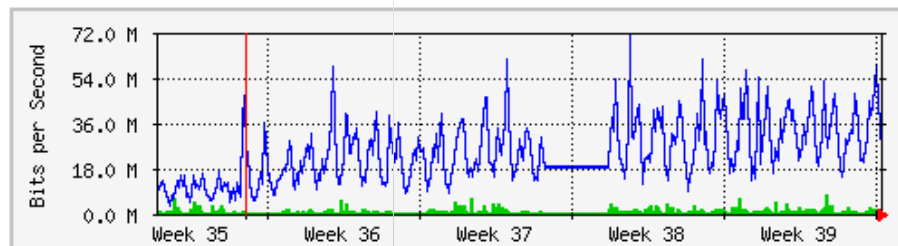

	Max	Average	Current
In	1940.5 kb/s (24.3%)	266.7 kb/s (3.3%)	1071.8 kb/s (13.4%)
Out	1491.9 kb/s (18.6%)	39.9 kb/s (0.5%)	1491.9 kb/s (18.6%)

'Monthly' Graph (2 Hour Average)

	Max	Average	Current
In	1886.9 kb/s (23.6%)	280.0 kb/s (3.5%)	84.1 kb/s (1.1%)
Out	683.2 kb/s (8.5%)	40.2 kb/s (0.5%)	39.5 kb/s (0.5%)

MRTG – PFI

'Weekly' Graph (30 Minute Average)

	Max	Average	Current
In	20.3 Mb/s (0.5%)	1298.3 kb/s (0.0%)	708.0 kb/s (0.0%)
Out	102.5 Mb/s (2.4%)	32.5 Mb/s (0.8%)	30.0 Mb/s (0.7%)

'Monthly' Graph (2 Hour Average)