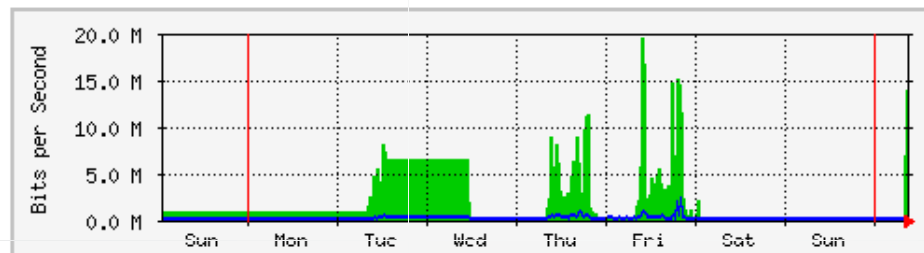

'Monthly' Graph (2 Hour Average)

	Max	Average	Current
In	16.4 Mb/s (1.6%)	7306.1 kb/s (0.7%)	5760.5 kb/s (0.6%)
Out	5339.0 kb/s (0.5%)	499.6 kb/s (0.0%)	411.5 kb/s (0.0%)

MRTG – Bumita Blok C (Student)

'Weekly' Graph (30 Minute Average)

	Max	Average	Current
In	21.6 Mb/s (2.2%)	6499.1 kb/s (0.6%)	3422.8 kb/s (0.3%)
Out	5033.8 kb/s (0.5%)	712.6 kb/s (0.1%)	146.7 kb/s (0.0%)

'Monthly' Graph (2 Hour Average)

	Max	Average	Current
In	20.1 Mb/s (2.0%)	3897.2 kb/s (0.4%)	2419.6 kb/s (0.2%)
Out	4911.2 kb/s (0.5%)	369.8 kb/s (0.0%)	1239.8 kb/s (0.1%)

MRTG – Bumita Blok C (Staf)

'Weekly' Graph (30 Minute Average)

	Max	Average	Current
In	19.6 Mb/s (19.6%)	1886.0 kb/s (1.9%)	13.8 Mb/s (13.8%)
Out	2253.8 kb/s (2.3%)	135.4 kb/s (0.1%)	487.4 kb/s (0.5%)

'Monthly' Graph (2 Hour Average)