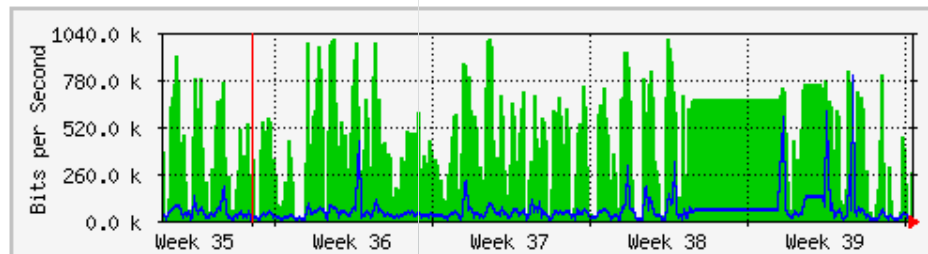

MRTG – Kampus Uniciti

`Weekly' Graph (30 Minute Average)

	Max	Average	Current
In	379.7 Mb/s (38.0%)	235.2 Mb/s (23.5%)	256.6 Mb/s (25.7%)
Out	27.5 Mb/s (2.8%)	10.3 Mb/s (1.0%)	18.4 Mb/s (1.8%)

`Monthly' Graph (2 Hour Average)

	Max	Average	Current
In	342.1 Mb/s (34.2%)	165.0 Mb/s (16.5%)	87.1 Mb/s (8.7%)
Out	19.1 Mb/s (1.9%)	7865.6 kb/s (0.8%)	6586.6 kb/s (0.7%)

MRTG – Kampus Agrotek

'Weekly' Graph (30 Minute Average)

	Max	Average	Current
In	1008.9 kb/s (65.3%)	465.2 kb/s (30.1%)	1000.3 kb/s (64.8%)
Out	1283.4 kb/s (83.1%)	75.6 kb/s (4.9%)	71.1 kb/s (4.6%)

'Monthly' Graph (2 Hour Average)

	Max	Average	Current
In	1008.5 kb/s (65.3%)	415.9 kb/s (26.9%)	267.7 kb/s (17.3%)
Out	797.1 kb/s (51.6%)	51.8 kb/s (3.4%)	23.9 kb/s (1.5%)

MRTG - KWSP

'Weekly' Graph (30 Minute Average)

	Max	Average	Current
In	477.8 Mb/s (23.9%)	228.8 Mb/s (11.4%)	205.1 Mb/s (10.3%)
Out	98.0 Mb/s (4.9%)	31.3 Mb/s (1.6%)	27.9 Mb/s (1.4%)

'Monthly' Graph (2 Hour Average)

	Max	Average	Current
In	429.7 Mb/s (21.5%)	170.2 Mb/s (8.5%)	87.2 Mb/s (4.4%)
Out	78.2 Mb/s (3.9%)	26.1 Mb/s (1.3%)	22.3 Mb/s (1.1%)