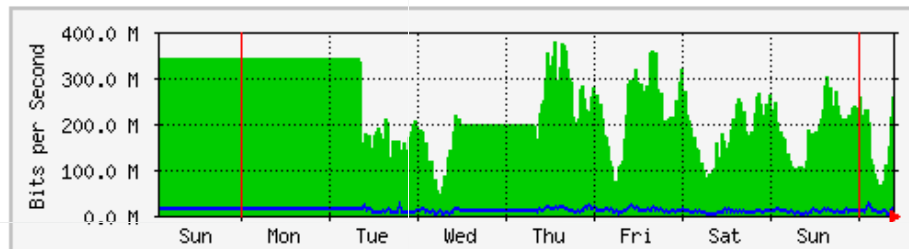

'Monthly' Graph (2 Hour Average)

	Max	Average	Current
In	2997.0 kb/s (18.7%)	1161.4 kb/s (7.3%)	1404.2 kb/s (8.8%)
Out	1982.2 kb/s (12.4%)	125.0 kb/s (0.8%)	170.2 kb/s (1.1%)

MRTG – Kampus Wang Ulu

'Weekly' Graph (30 Minute Average)

	Max	Average	Current
In	401.5 Mb/s (20.1%)	195.5 Mb/s (9.8%)	123.5 Mb/s (6.2%)
Out	84.5 Mb/s (4.2%)	14.3 Mb/s (0.7%)	7327.2 kb/s (0.4%)

'Monthly' Graph (2 Hour Average)

	Max	Average	Current
In	388.1 Mb/s (19.4%)	149.8 Mb/s (7.5%)	57.9 Mb/s (2.9%)
Out	65.7 Mb/s (3.3%)	9995.1 kb/s (0.5%)	15.9 Mb/s (0.8%)

MRTG – Kampus Uniciti

`Weekly' Graph (30 Minute Average)

	Max	Average	Current
In	379.7 Mb/s (38.0%)	235.2 Mb/s (23.5%)	256.6 Mb/s (25.7%)
Out	27.5 Mb/s (2.8%)	10.3 Mb/s (1.0%)	18.4 Mb/s (1.8%)

`Monthly' Graph (2 Hour Average)

	Max	Average	Current
In	342.1 Mb/s (34.2%)	165.0 Mb/s (16.5%)	87.1 Mb/s (8.7%)
Out	19.1 Mb/s (1.9%)	7865.6 kb/s (0.8%)	6586.6 kb/s (0.7%)

MRTG – Kampus Agrotek

'Weekly' Graph (30 Minute Average)

	Max	Average	Current
In	1008.9 kb/s (65.3%)	465.2 kb/s (30.1%)	1000.3 kb/s (64.8%)
Out	1283.4 kb/s (83.1%)	75.6 kb/s (4.9%)	71.1 kb/s (4.6%)