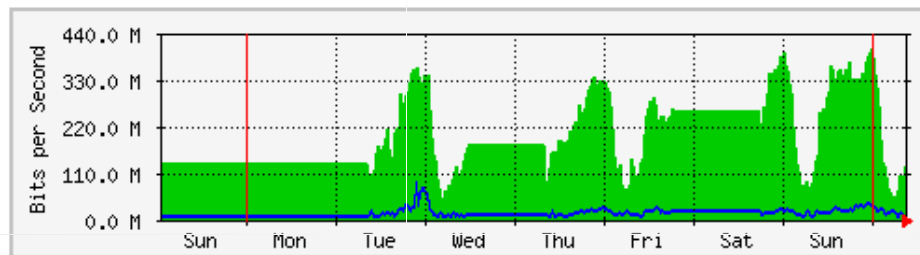

LAPORAN PENGGUNAAN BANDWIDTH DI Kampus UniMAP (SEPTEMBER 2019)

Disediakan oleh: Mohd Zhafri B. Norza

Tarikh: 30/9/2019

MRTG – Kampus Simpang Empat

'Weekly' Graph (30 Minute Average)

	Max	Average	Current
In	3030.8 kb/s (18.9%)	1855.2 kb/s (11.6%)	146.6 kb/s (0.9%)
Out	1706.3 kb/s (10.7%)	162.6 kb/s (1.0%)	26.6 kb/s (0.2%)

'Monthly' Graph (2 Hour Average)

	Max	Average	Current
In	2997.0 kb/s (18.7%)	1161.4 kb/s (7.3%)	1404.2 kb/s (8.8%)
Out	1982.2 kb/s (12.4%)	125.0 kb/s (0.8%)	170.2 kb/s (1.1%)

MRTG – Kampus Wang Ulu

'Weekly' Graph (30 Minute Average)

	Max	Average	Current
In	401.5 Mb/s (20.1%)	195.5 Mb/s (9.8%)	123.5 Mb/s (6.2%)
Out	84.5 Mb/s (4.2%)	14.3 Mb/s (0.7%)	7327.2 kb/s (0.4%)

'Monthly' Graph (2 Hour Average)

	Max	Average	Current
In	388.1 Mb/s (19.4%)	149.8 Mb/s (7.5%)	57.9 Mb/s (2.9%)
Out	65.7 Mb/s (3.3%)	9995.1 kb/s (0.5%)	15.9 Mb/s (0.8%)