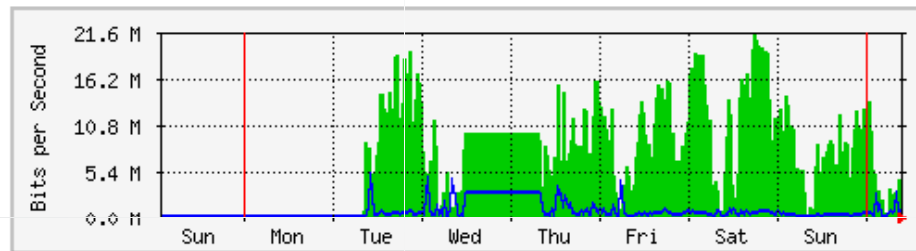

MRTG – Bumita Blok A

'Weekly' Graph (30 Minute Average)

	Max	Average	Current
In	20.3 Mb/s (20.3%)	10.8 Mb/s (10.8%)	5767.6 kb/s (5.8%)
Out	6432.9 kb/s (6.4%)	1027.2 kb/s (1.0%)	928.6 kb/s (0.9%)

'Monthly' Graph (2 Hour Average)

	Max	Average	Current
In	19.3 Mb/s (19.3%)	7999.3 kb/s (8.0%)	7103.9 kb/s (7.1%)
Out	4180.9 kb/s (4.2%)	689.3 kb/s (0.7%)	554.4 kb/s (0.6%)

MRTG – Bumita Blok B

'Weekly' Graph (30 Minute Average)

	Max	Average	Current
In	21.3 Mb/s (2.1%)	8632.2 kb/s (0.9%)	7538.9 kb/s (0.8%)
Out	4439.5 kb/s (0.4%)	653.0 kb/s (0.1%)	515.4 kb/s (0.1%)

'Monthly' Graph (2 Hour Average)

	Max	Average	Current
In	16.4 Mb/s (1.6%)	7306.1 kb/s (0.7%)	5760.5 kb/s (0.6%)
Out	5339.0 kb/s (0.5%)	499.6 kb/s (0.0%)	411.5 kb/s (0.0%)

MRTG – Bumita Blok C (Student)

'Weekly' Graph (30 Minute Average)