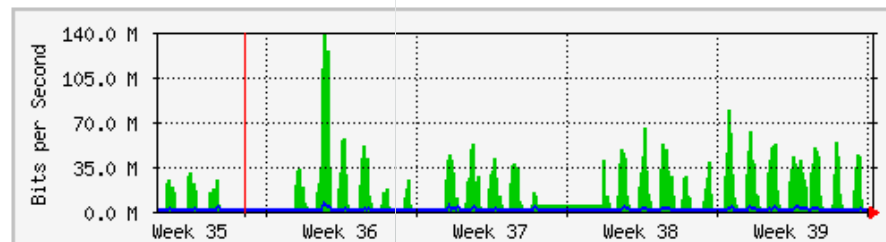

'Monthly' Graph (2 Hour Average)

	Max	Average	Current
In	45.2 Mb/s (4.5%)	16.2 Mb/s (1.6%)	16.2 Mb/s (1.6%)
Out	668.5 Mb/s (66.9%)	287.9 Mb/s (28.8%)	170.5 Mb/s (17.1%)

MRTG – Library Pauh Putra

'Weekly' Graph (30 Minute Average)

	Max	Average	Current
In	105.8 Mb/s (2.5%)	16.9 Mb/s (0.4%)	3394.4 kb/s (0.1%)
Out	7578.5 kb/s (0.2%)	748.2 kb/s (0.0%)	181.3 kb/s (0.0%)

'Monthly' Graph (2 Hour Average)

	Max	Average	Current
In	139.4 Mb/s (3.2%)	12.8 Mb/s (0.3%)	40.1 kb/s (0.0%)
Out	5701.1 kb/s (0.1%)	536.3 kb/s (0.0%)	18.8 kb/s (0.0%)

MRTG – Bumita Blok A

'Weekly' Graph (30 Minute Average)

	Max	Average	Current
In	20.3 Mb/s (20.3%)	10.8 Mb/s (10.8%)	5767.6 kb/s (5.8%)
Out	6432.9 kb/s (6.4%)	1027.2 kb/s (1.0%)	928.6 kb/s (0.9%)

'Monthly' Graph (2 Hour Average)