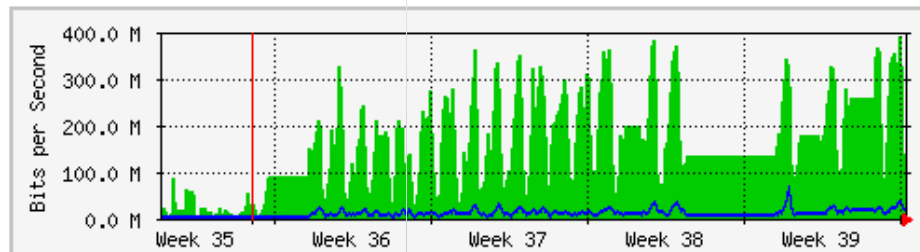

'Monthly' Graph (2 Hour Average)

	Max	Average	Current
In	2997.0 kb/s (18.7%)	1161.4 kb/s (7.3%)	1404.2 kb/s (8.8%)
Out	1982.2 kb/s (12.4%)	125.0 kb/s (0.8%)	170.2 kb/s (1.1%)

MRTG – Kampus Wang Ulu

'Weekly' Graph (30 Minute Average)

	Max	Average	Current
In	401.5 Mb/s (20.1%)	195.5 Mb/s (9.8%)	123.5 Mb/s (6.2%)
Out	84.5 Mb/s (4.2%)	14.3 Mb/s (0.7%)	7327.2 kb/s (0.4%)

'Monthly' Graph (2 Hour Average)

	Max	Average	Current
In	388.1 Mb/s (19.4%)	149.8 Mb/s (7.5%)	57.9 Mb/s (2.9%)
Out	65.7 Mb/s (3.3%)	9995.1 kb/s (0.5%)	15.9 Mb/s (0.8%)