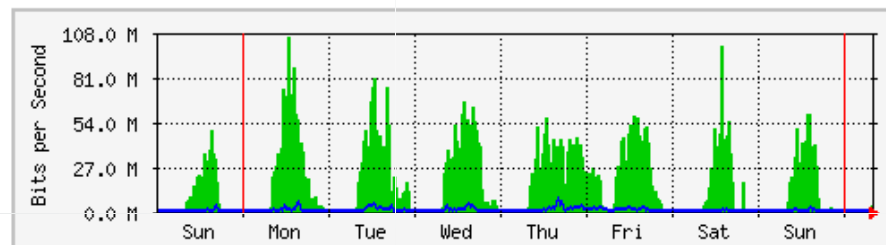

	Max	Average	Current
In	7817.1 kb/s (0.2%)	1072.6 kb/s (0.0%)	179.4 kb/s (0.0%)
Out	70.1 Mb/s (1.6%)	23.9 Mb/s (0.6%)	21.8 Mb/s (0.5%)

MRTG – PFI 2

'Weekly' Graph (30 Minute Average)

	Max	Average	Current
In	58.9 Mb/s (5.9%)	21.0 Mb/s (2.1%)	21.9 Mb/s (2.2%)
Out	689.8 Mb/s (69.0%)	351.2 Mb/s (35.1%)	153.8 Mb/s (15.4%)

'Monthly' Graph (2 Hour Average)

	Max	Average	Current
In	45.2 Mb/s (4.5%)	16.2 Mb/s (1.6%)	16.2 Mb/s (1.6%)
Out	668.5 Mb/s (66.9%)	287.9 Mb/s (28.8%)	170.5 Mb/s (17.1%)

MRTG – Library Pauh Putra

'Weekly' Graph (30 Minute Average)

	Max	Average	Current
In	105.8 Mb/s (2.5%)	16.9 Mb/s (0.4%)	3394.4 kb/s (0.1%)
Out	7578.5 kb/s (0.2%)	748.2 kb/s (0.0%)	181.3 kb/s (0.0%)

'Monthly' Graph (2 Hour Average)

	Max	Average	Current
In	139.4 Mb/s (3.2%)	12.8 Mb/s (0.3%)	40.1 kb/s (0.0%)
Out	5701.1 kb/s (0.1%)	536.3 kb/s (0.0%)	18.8 kb/s (0.0%)