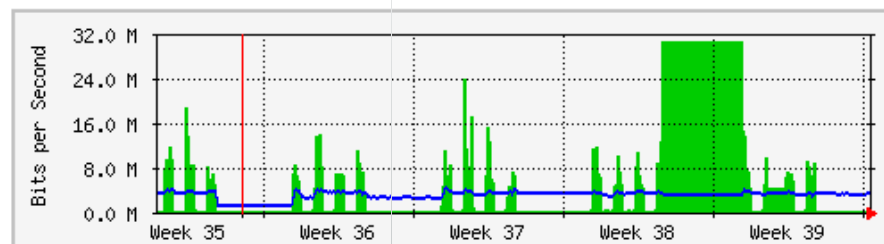

'Monthly' Graph (2 Hour Average)

	Max	Average	Current
In	1008.5 kb/s (65.3%)	415.9 kb/s (26.9%)	267.7 kb/s (17.3%)
Out	797.1 kb/s (51.6%)	51.8 kb/s (3.4%)	23.9 kb/s (1.5%)

MRTG - KWSP

'Weekly' Graph (30 Minute Average)

	Max	Average	Current
In	477.8 Mb/s (23.9%)	228.8 Mb/s (11.4%)	205.1 Mb/s (10.3%)
Out	98.0 Mb/s (4.9%)	31.3 Mb/s (1.6%)	27.9 Mb/s (1.4%)

'Monthly' Graph (2 Hour Average)

	Max	Average	Current
In	429.7 Mb/s (21.5%)	170.2 Mb/s (8.5%)	87.2 Mb/s (4.4%)
Out	78.2 Mb/s (3.9%)	26.1 Mb/s (1.3%)	22.3 Mb/s (1.1%)

MRTG – Jabatan Bendahari

'Weekly' Graph (30 Minute Average)

	Max	Average	Current
In	30.7 Mb/s (3.1%)	10.1 Mb/s (1.0%)	3723.8 kb/s (0.4%)
Out	4778.3 kb/s (0.5%)	3178.4 kb/s (0.3%)	3390.6 kb/s (0.3%)

'Monthly' Graph (2 Hour Average)