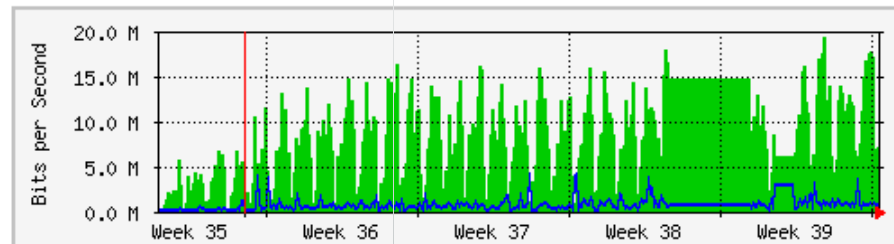

'Monthly' Graph (2 Hour Average)

	Max	Average	Current
In	45.2 Mb/s (4.5%)	16.2 Mb/s (1.6%)	16.2 Mb/s (1.6%)
Out	668.5 Mb/s (66.9%)	287.9 Mb/s (28.8%)	170.5 Mb/s (17.1%)

MRTG – Library Pauh Putra

'Weekly' Graph (30 Minute Average)

	Max	Average	Current
In	105.8 Mb/s (2.5%)	16.9 Mb/s (0.4%)	3394.4 kb/s (0.1%)
Out	7578.5 kb/s (0.2%)	748.2 kb/s (0.0%)	181.3 kb/s (0.0%)

'Monthly' Graph (2 Hour Average)

	Max	Average	Current
In	139.4 Mb/s (3.2%)	12.8 Mb/s (0.3%)	40.1 kb/s (0.0%)
Out	5701.1 kb/s (0.1%)	536.3 kb/s (0.0%)	18.8 kb/s (0.0%)

MRTG – Bumita Blok A

'Weekly' Graph (30 Minute Average)

	Max	Average	Current
In	20.3 Mb/s (20.3%)	10.8 Mb/s (10.8%)	5767.6 kb/s (5.8%)
Out	6432.9 kb/s (6.4%)	1027.2 kb/s (1.0%)	928.6 kb/s (0.9%)

'Monthly' Graph (2 Hour Average)