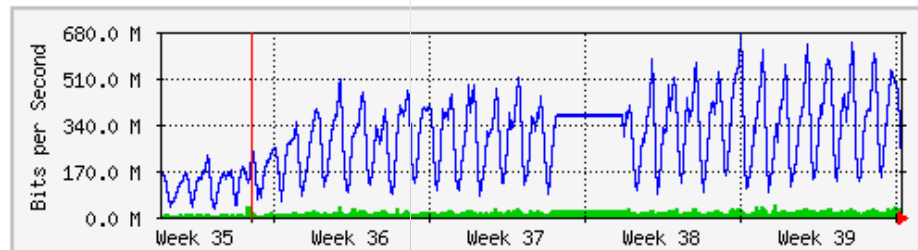

MRTG – PFI

'Weekly' Graph (30 Minute Average)

	Max	Average	Current
In	20.3 Mb/s (0.5%)	1298.3 kb/s (0.0%)	708.0 kb/s (0.0%)
Out	102.5 Mb/s (2.4%)	32.5 Mb/s (0.8%)	30.0 Mb/s (0.7%)

'Monthly' Graph (2 Hour Average)

	Max	Average	Current
In	7817.1 kb/s (0.2%)	1072.6 kb/s (0.0%)	179.4 kb/s (0.0%)
Out	70.1 Mb/s (1.6%)	23.9 Mb/s (0.6%)	21.8 Mb/s (0.5%)

MRTG – PFI 2

'Weekly' Graph (30 Minute Average)

	Max	Average	Current
In	58.9 Mb/s (5.9%)	21.0 Mb/s (2.1%)	21.9 Mb/s (2.2%)
Out	689.8 Mb/s (69.0%)	351.2 Mb/s (35.1%)	153.8 Mb/s (15.4%)

'Monthly' Graph (2 Hour Average)

	Max	Average	Current
In	45.2 Mb/s (4.5%)	16.2 Mb/s (1.6%)	16.2 Mb/s (1.6%)
Out	668.5 Mb/s (66.9%)	287.9 Mb/s (28.8%)	170.5 Mb/s (17.1%)

MRTG – Library Pauh Putra

'Weekly' Graph (30 Minute Average)