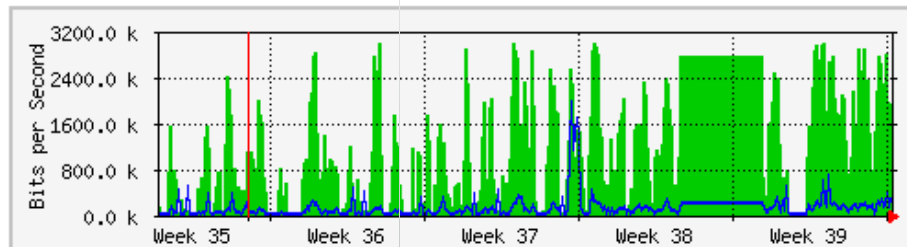

LAPORAN PENGGUNAAN BANDWIDTH DI Kampus UniMAP (SEPTEMBER 2019)

Disediakan oleh: Mohd Zhafri B. Norza

Tarikh: 30/9/2019

MRTG – Kampus Simpang Empat

'Weekly' Graph (30 Minute Average)

	Max	Average	Current
In	3030.8 kb/s (18.9%)	1855.2 kb/s (11.6%)	146.6 kb/s (0.9%)
Out	1706.3 kb/s (10.7%)	162.6 kb/s (1.0%)	26.6 kb/s (0.2%)

'Monthly' Graph (2 Hour Average)

	Max	Average	Current
In	2997.0 kb/s (18.7%)	1161.4 kb/s (7.3%)	1404.2 kb/s (8.8%)
Out	1982.2 kb/s (12.4%)	125.0 kb/s (0.8%)	170.2 kb/s (1.1%)

MRTG – Kampus Wang Ulu

'Weekly' Graph (30 Minute Average)

	Max	Average	Current
In	401.5 Mb/s (20.1%)	195.5 Mb/s (9.8%)	123.5 Mb/s (6.2%)
Out	84.5 Mb/s (4.2%)	14.3 Mb/s (0.7%)	7327.2 kb/s (0.4%)

'Monthly' Graph (2 Hour Average)

	Max	Average	Current
In	388.1 Mb/s (19.4%)	149.8 Mb/s (7.5%)	57.9 Mb/s (2.9%)
Out	65.7 Mb/s (3.3%)	9995.1 kb/s (0.5%)	15.9 Mb/s (0.8%)