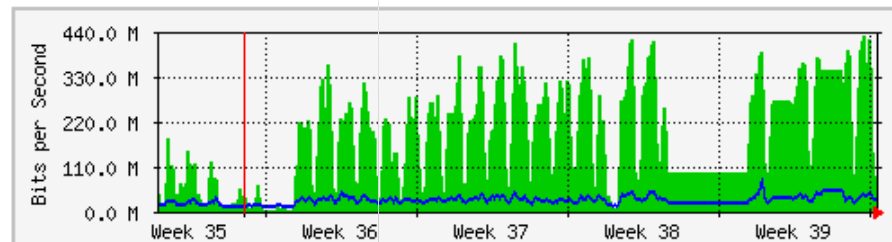

	Max	Average	Current
In	342.1 Mb/s (34.2%)	165.0 Mb/s (16.5%)	87.1 Mb/s (8.7%)
Out	19.1 Mb/s (1.9%)	7865.6 kb/s (0.8%)	6586.6 kb/s (0.7%)

MRTG – Kampus Agrotek

'Weekly' Graph (30 Minute Average)

	Max	Average	Current
In	1008.9 kb/s (65.3%)	465.2 kb/s (30.1%)	1000.3 kb/s (64.8%)
Out	1283.4 kb/s (83.1%)	75.6 kb/s (4.9%)	71.1 kb/s (4.6%)

'Monthly' Graph (2 Hour Average)

	Max	Average	Current
In	1008.5 kb/s (65.3%)	415.9 kb/s (26.9%)	267.7 kb/s (17.3%)
Out	797.1 kb/s (51.6%)	51.8 kb/s (3.4%)	23.9 kb/s (1.5%)

MRTG - KWSP

'Weekly' Graph (30 Minute Average)

	Max	Average	Current
In	477.8 Mb/s (23.9%)	228.8 Mb/s (11.4%)	205.1 Mb/s (10.3%)
Out	98.0 Mb/s (4.9%)	31.3 Mb/s (1.6%)	27.9 Mb/s (1.4%)

'Monthly' Graph (2 Hour Average)

	Max	Average	Current
In	429.7 Mb/s (21.5%)	170.2 Mb/s (8.5%)	87.2 Mb/s (4.4%)
Out	78.2 Mb/s (3.9%)	26.1 Mb/s (1.3%)	22.3 Mb/s (1.1%)