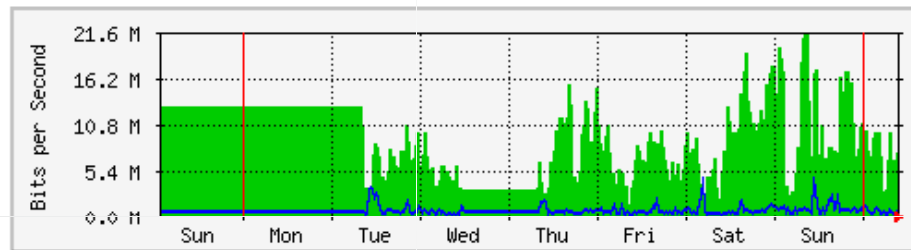

	Max	Average	Current
In	105.8 Mb/s (2.5%)	16.9 Mb/s (0.4%)	3394.4 kb/s (0.1%)
Out	7578.5 kb/s (0.2%)	748.2 kb/s (0.0%)	181.3 kb/s (0.0%)

'Monthly' Graph (2 Hour Average)

	Max	Average	Current
In	139.4 Mb/s (3.2%)	12.8 Mb/s (0.3%)	40.1 kb/s (0.0%)
Out	5701.1 kb/s (0.1%)	536.3 kb/s (0.0%)	18.8 kb/s (0.0%)

MRTG – Bumita Blok A

'Weekly' Graph (30 Minute Average)

	Max	Average	Current
In	20.3 Mb/s (20.3%)	10.8 Mb/s (10.8%)	5767.6 kb/s (5.8%)
Out	6432.9 kb/s (6.4%)	1027.2 kb/s (1.0%)	928.6 kb/s (0.9%)

'Monthly' Graph (2 Hour Average)

	Max	Average	Current
In	19.3 Mb/s (19.3%)	7999.3 kb/s (8.0%)	7103.9 kb/s (7.1%)
Out	4180.9 kb/s (4.2%)	689.3 kb/s (0.7%)	554.4 kb/s (0.6%)

MRTG – Bumita Blok B

'Weekly' Graph (30 Minute Average)

	Max	Average	Current
In	21.3 Mb/s (2.1%)	8632.2 kb/s (0.9%)	7538.9 kb/s (0.8%)
Out	4439.5 kb/s (0.4%)	653.0 kb/s (0.1%)	515.4 kb/s (0.1%)