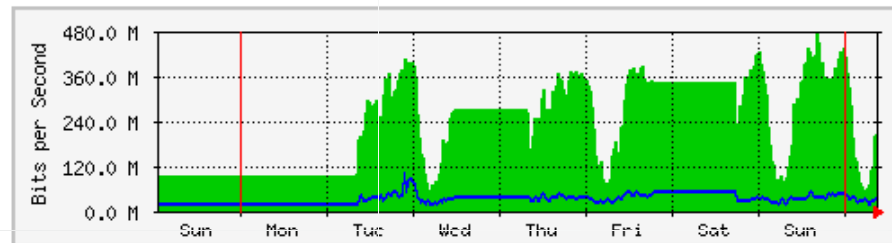

MRTG – Kampus Uniciti

`Weekly' Graph (30 Minute Average)

	Max	Average	Current
In	379.7 Mb/s (38.0%)	235.2 Mb/s (23.5%)	256.6 Mb/s (25.7%)
Out	27.5 Mb/s (2.8%)	10.3 Mb/s (1.0%)	18.4 Mb/s (1.8%)

`Monthly' Graph (2 Hour Average)

	Max	Average	Current
In	342.1 Mb/s (34.2%)	165.0 Mb/s (16.5%)	87.1 Mb/s (8.7%)
Out	19.1 Mb/s (1.9%)	7865.6 kb/s (0.8%)	6586.6 kb/s (0.7%)

MRTG – Kampus Agrotek

'Weekly' Graph (30 Minute Average)

	Max	Average	Current
In	1008.9 kb/s (65.3%)	465.2 kb/s (30.1%)	1000.3 kb/s (64.8%)
Out	1283.4 kb/s (83.1%)	75.6 kb/s (4.9%)	71.1 kb/s (4.6%)

'Monthly' Graph (2 Hour Average)

	Max	Average	Current
In	1008.5 kb/s (65.3%)	415.9 kb/s (26.9%)	267.7 kb/s (17.3%)
Out	797.1 kb/s (51.6%)	51.8 kb/s (3.4%)	23.9 kb/s (1.5%)

MRTG - KWSP

'Weekly' Graph (30 Minute Average)

	Max	Average	Current
In	477.8 Mb/s (23.9%)	228.8 Mb/s (11.4%)	205.1 Mb/s (10.3%)
Out	98.0 Mb/s (4.9%)	31.3 Mb/s (1.6%)	27.9 Mb/s (1.4%)

'Monthly' Graph (2 Hour Average)

	Max	Average	Current
In	429.7 Mb/s (21.5%)	170.2 Mb/s (8.5%)	87.2 Mb/s (4.4%)
Out	78.2 Mb/s (3.9%)	26.1 Mb/s (1.3%)	22.3 Mb/s (1.1%)