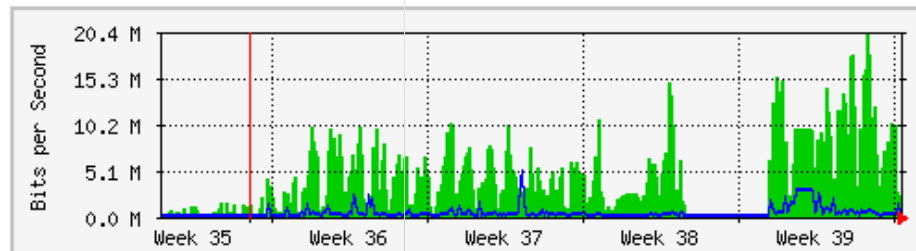

	Max	Average	Current
In	19.3 Mb/s (19.3%)	7999.3 kb/s (8.0%)	7103.9 kb/s (7.1%)
Out	4180.9 kb/s (4.2%)	689.3 kb/s (0.7%)	554.4 kb/s (0.6%)

MRTG – Bumita Blok B

'Weekly' Graph (30 Minute Average)

	Max	Average	Current
In	21.3 Mb/s (2.1%)	8632.2 kb/s (0.9%)	7538.9 kb/s (0.8%)
Out	4439.5 kb/s (0.4%)	653.0 kb/s (0.1%)	515.4 kb/s (0.1%)

'Monthly' Graph (2 Hour Average)

	Max	Average	Current
In	16.4 Mb/s (1.6%)	7306.1 kb/s (0.7%)	5760.5 kb/s (0.6%)
Out	5339.0 kb/s (0.5%)	499.6 kb/s (0.0%)	411.5 kb/s (0.0%)

MRTG – Bumita Blok C (Student)

'Weekly' Graph (30 Minute Average)

	Max	Average	Current
In	21.6 Mb/s (2.2%)	6499.1 kb/s (0.6%)	3422.8 kb/s (0.3%)
Out	5033.8 kb/s (0.5%)	712.6 kb/s (0.1%)	146.7 kb/s (0.0%)

'Monthly' Graph (2 Hour Average)

	Max	Average	Current
In	20.1 Mb/s (2.0%)	3897.2 kb/s (0.4%)	2419.6 kb/s (0.2%)
Out	4911.2 kb/s (0.5%)	369.8 kb/s (0.0%)	1239.8 kb/s (0.1%)