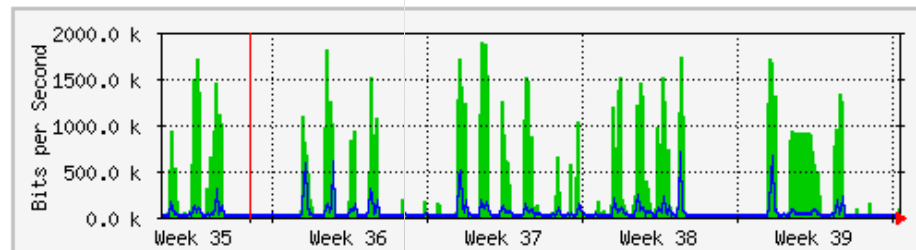

MRTG – Jabatan Bendahari

'Weekly' Graph (30 Minute Average)

	Max	Average	Current
In	30.7 Mb/s (3.1%)	10.1 Mb/s (1.0%)	3723.8 kb/s (0.4%)
Out	4778.3 kb/s (0.5%)	3178.4 kb/s (0.3%)	3390.6 kb/s (0.3%)

'Monthly' Graph (2 Hour Average)

	Max	Average	Current
In	30.7 Mb/s (3.1%)	5420.3 kb/s (0.5%)	185.6 kb/s (0.0%)
Out	4257.0 kb/s (0.4%)	2982.4 kb/s (0.3%)	3160.9 kb/s (0.3%)

MRTG – Unit Kebudayaan dan Rekreasi

'Weekly' Graph (30 Minute Average)

	Max	Average	Current
In	1940.5 kb/s (24.3%)	266.7 kb/s (3.3%)	1071.8 kb/s (13.4%)
Out	1491.9 kb/s (18.6%)	39.9 kb/s (0.5%)	1491.9 kb/s (18.6%)

'Monthly' Graph (2 Hour Average)

	Max	Average	Current
In	1886.9 kb/s (23.6%)	280.0 kb/s (3.5%)	84.1 kb/s (1.1%)
Out	683.2 kb/s (8.5%)	40.2 kb/s (0.5%)	39.5 kb/s (0.5%)