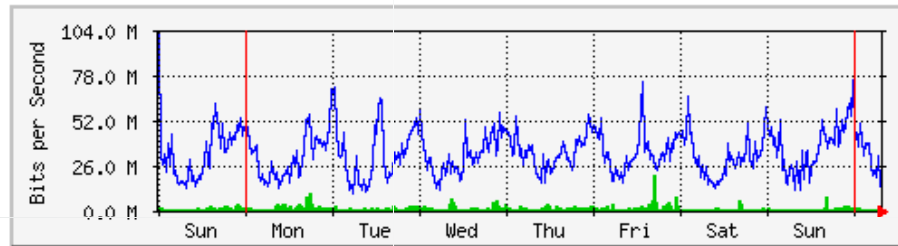

	Max	Average	Current
In	30.7 Mb/s (3.1%)	5420.3 kb/s (0.5%)	185.6 kb/s (0.0%)
Out	4257.0 kb/s (0.4%)	2982.4 kb/s (0.3%)	3160.9 kb/s (0.3%)

MRTG – Unit Kebudayaan dan Rekreasi

'Weekly' Graph (30 Minute Average)

	Max	Average	Current
In	1940.5 kb/s (24.3%)	266.7 kb/s (3.3%)	1071.8 kb/s (13.4%)
Out	1491.9 kb/s (18.6%)	39.9 kb/s (0.5%)	1491.9 kb/s (18.6%)

'Monthly' Graph (2 Hour Average)

	Max	Average	Current
In	1886.9 kb/s (23.6%)	280.0 kb/s (3.5%)	84.1 kb/s (1.1%)
Out	683.2 kb/s (8.5%)	40.2 kb/s (0.5%)	39.5 kb/s (0.5%)

MRTG – PFI

'Weekly' Graph (30 Minute Average)

	Max	Average	Current
In	20.3 Mb/s (0.5%)	1298.3 kb/s (0.0%)	708.0 kb/s (0.0%)
Out	102.5 Mb/s (2.4%)	32.5 Mb/s (0.8%)	30.0 Mb/s (0.7%)

'Monthly' Graph (2 Hour Average)