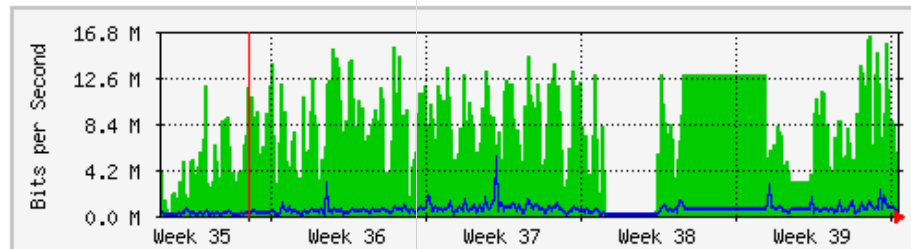

MRTG – Bumita Blok A

'Weekly' Graph (30 Minute Average)

	Max	Average	Current
In	20.3 Mb/s (20.3%)	10.8 Mb/s (10.8%)	5767.6 kb/s (5.8%)
Out	6432.9 kb/s (6.4%)	1027.2 kb/s (1.0%)	928.6 kb/s (0.9%)

'Monthly' Graph (2 Hour Average)

	Max	Average	Current
In	19.3 Mb/s (19.3%)	7999.3 kb/s (8.0%)	7103.9 kb/s (7.1%)
Out	4180.9 kb/s (4.2%)	689.3 kb/s (0.7%)	554.4 kb/s (0.6%)

MRTG – Bumita Blok B

'Weekly' Graph (30 Minute Average)

	Max	Average	Current
In	21.3 Mb/s (2.1%)	8632.2 kb/s (0.9%)	7538.9 kb/s (0.8%)
Out	4439.5 kb/s (0.4%)	653.0 kb/s (0.1%)	515.4 kb/s (0.1%)

'Monthly' Graph (2 Hour Average)

	Max	Average	Current
In	16.4 Mb/s (1.6%)	7306.1 kb/s (0.7%)	5760.5 kb/s (0.6%)
Out	5339.0 kb/s (0.5%)	499.6 kb/s (0.0%)	411.5 kb/s (0.0%)

MRTG – Bumita Blok C (Student)

'Weekly' Graph (30 Minute Average)