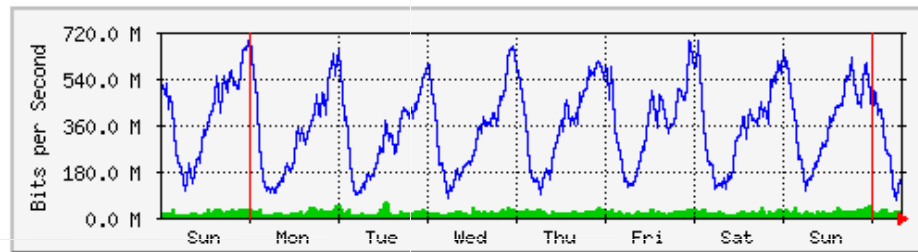

	Max	Average	Current
In	1940.5 kb/s (24.3%)	266.7 kb/s (3.3%)	1071.8 kb/s (13.4%)
Out	1491.9 kb/s (18.6%)	39.9 kb/s (0.5%)	1491.9 kb/s (18.6%)

'Monthly' Graph (2 Hour Average)

	Max	Average	Current
In	1886.9 kb/s (23.6%)	280.0 kb/s (3.5%)	84.1 kb/s (1.1%)
Out	683.2 kb/s (8.5%)	40.2 kb/s (0.5%)	39.5 kb/s (0.5%)

MRTG – PFI

'Weekly' Graph (30 Minute Average)

	Max	Average	Current
In	20.3 Mb/s (0.5%)	1298.3 kb/s (0.0%)	708.0 kb/s (0.0%)
Out	102.5 Mb/s (2.4%)	32.5 Mb/s (0.8%)	30.0 Mb/s (0.7%)

'Monthly' Graph (2 Hour Average)

	Max	Average	Current
In	7817.1 kb/s (0.2%)	1072.6 kb/s (0.0%)	179.4 kb/s (0.0%)
Out	70.1 Mb/s (1.6%)	23.9 Mb/s (0.6%)	21.8 Mb/s (0.5%)

MRTG – PFI 2

'Weekly' Graph (30 Minute Average)

	Max	Average	Current
In	58.9 Mb/s (5.9%)	21.0 Mb/s (2.1%)	21.9 Mb/s (2.2%)
Out	689.8 Mb/s (69.0%)	351.2 Mb/s (35.1%)	153.8 Mb/s (15.4%)

'Monthly' Graph (2 Hour Average)

	Max	Average	Current
In	45.2 Mb/s (4.5%)	16.2 Mb/s (1.6%)	16.2 Mb/s (1.6%)
Out	668.5 Mb/s (66.9%)	287.9 Mb/s (28.8%)	170.5 Mb/s (17.1%)

MRTG – Library Pauh Putra

'Weekly' Graph (30 Minute Average)