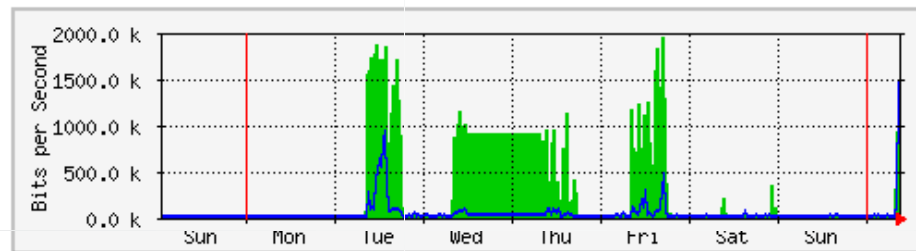

	Max	Average	Current
In	477.8 Mb/s (23.9%)	228.8 Mb/s (11.4%)	205.1 Mb/s (10.3%)
Out	98.0 Mb/s (4.9%)	31.3 Mb/s (1.6%)	27.9 Mb/s (1.4%)

'Monthly' Graph (2 Hour Average)

	Max	Average	Current
In	429.7 Mb/s (21.5%)	170.2 Mb/s (8.5%)	87.2 Mb/s (4.4%)
Out	78.2 Mb/s (3.9%)	26.1 Mb/s (1.3%)	22.3 Mb/s (1.1%)

MRTG – Jabatan Bendahari

'Weekly' Graph (30 Minute Average)

	Max	Average	Current
In	30.7 Mb/s (3.1%)	10.1 Mb/s (1.0%)	3723.8 kb/s (0.4%)
Out	4778.3 kb/s (0.5%)	3178.4 kb/s (0.3%)	3390.6 kb/s (0.3%)

'Monthly' Graph (2 Hour Average)

	Max	Average	Current
In	30.7 Mb/s (3.1%)	5420.3 kb/s (0.5%)	185.6 kb/s (0.0%)
Out	4257.0 kb/s (0.4%)	2982.4 kb/s (0.3%)	3160.9 kb/s (0.3%)

MRTG – Unit Kebudayaan dan Rekreasi

'Weekly' Graph (30 Minute Average)

	Max	Average	Current
In	1940.5 kb/s (24.3%)	266.7 kb/s (3.3%)	1071.8 kb/s (13.4%)
Out	1491.9 kb/s (18.6%)	39.9 kb/s (0.5%)	1491.9 kb/s (18.6%)

'Monthly' Graph (2 Hour Average)

	Max	Average	Current
In	1886.9 kb/s (23.6%)	280.0 kb/s (3.5%)	84.1 kb/s (1.1%)
Out	683.2 kb/s (8.5%)	40.2 kb/s (0.5%)	39.5 kb/s (0.5%)